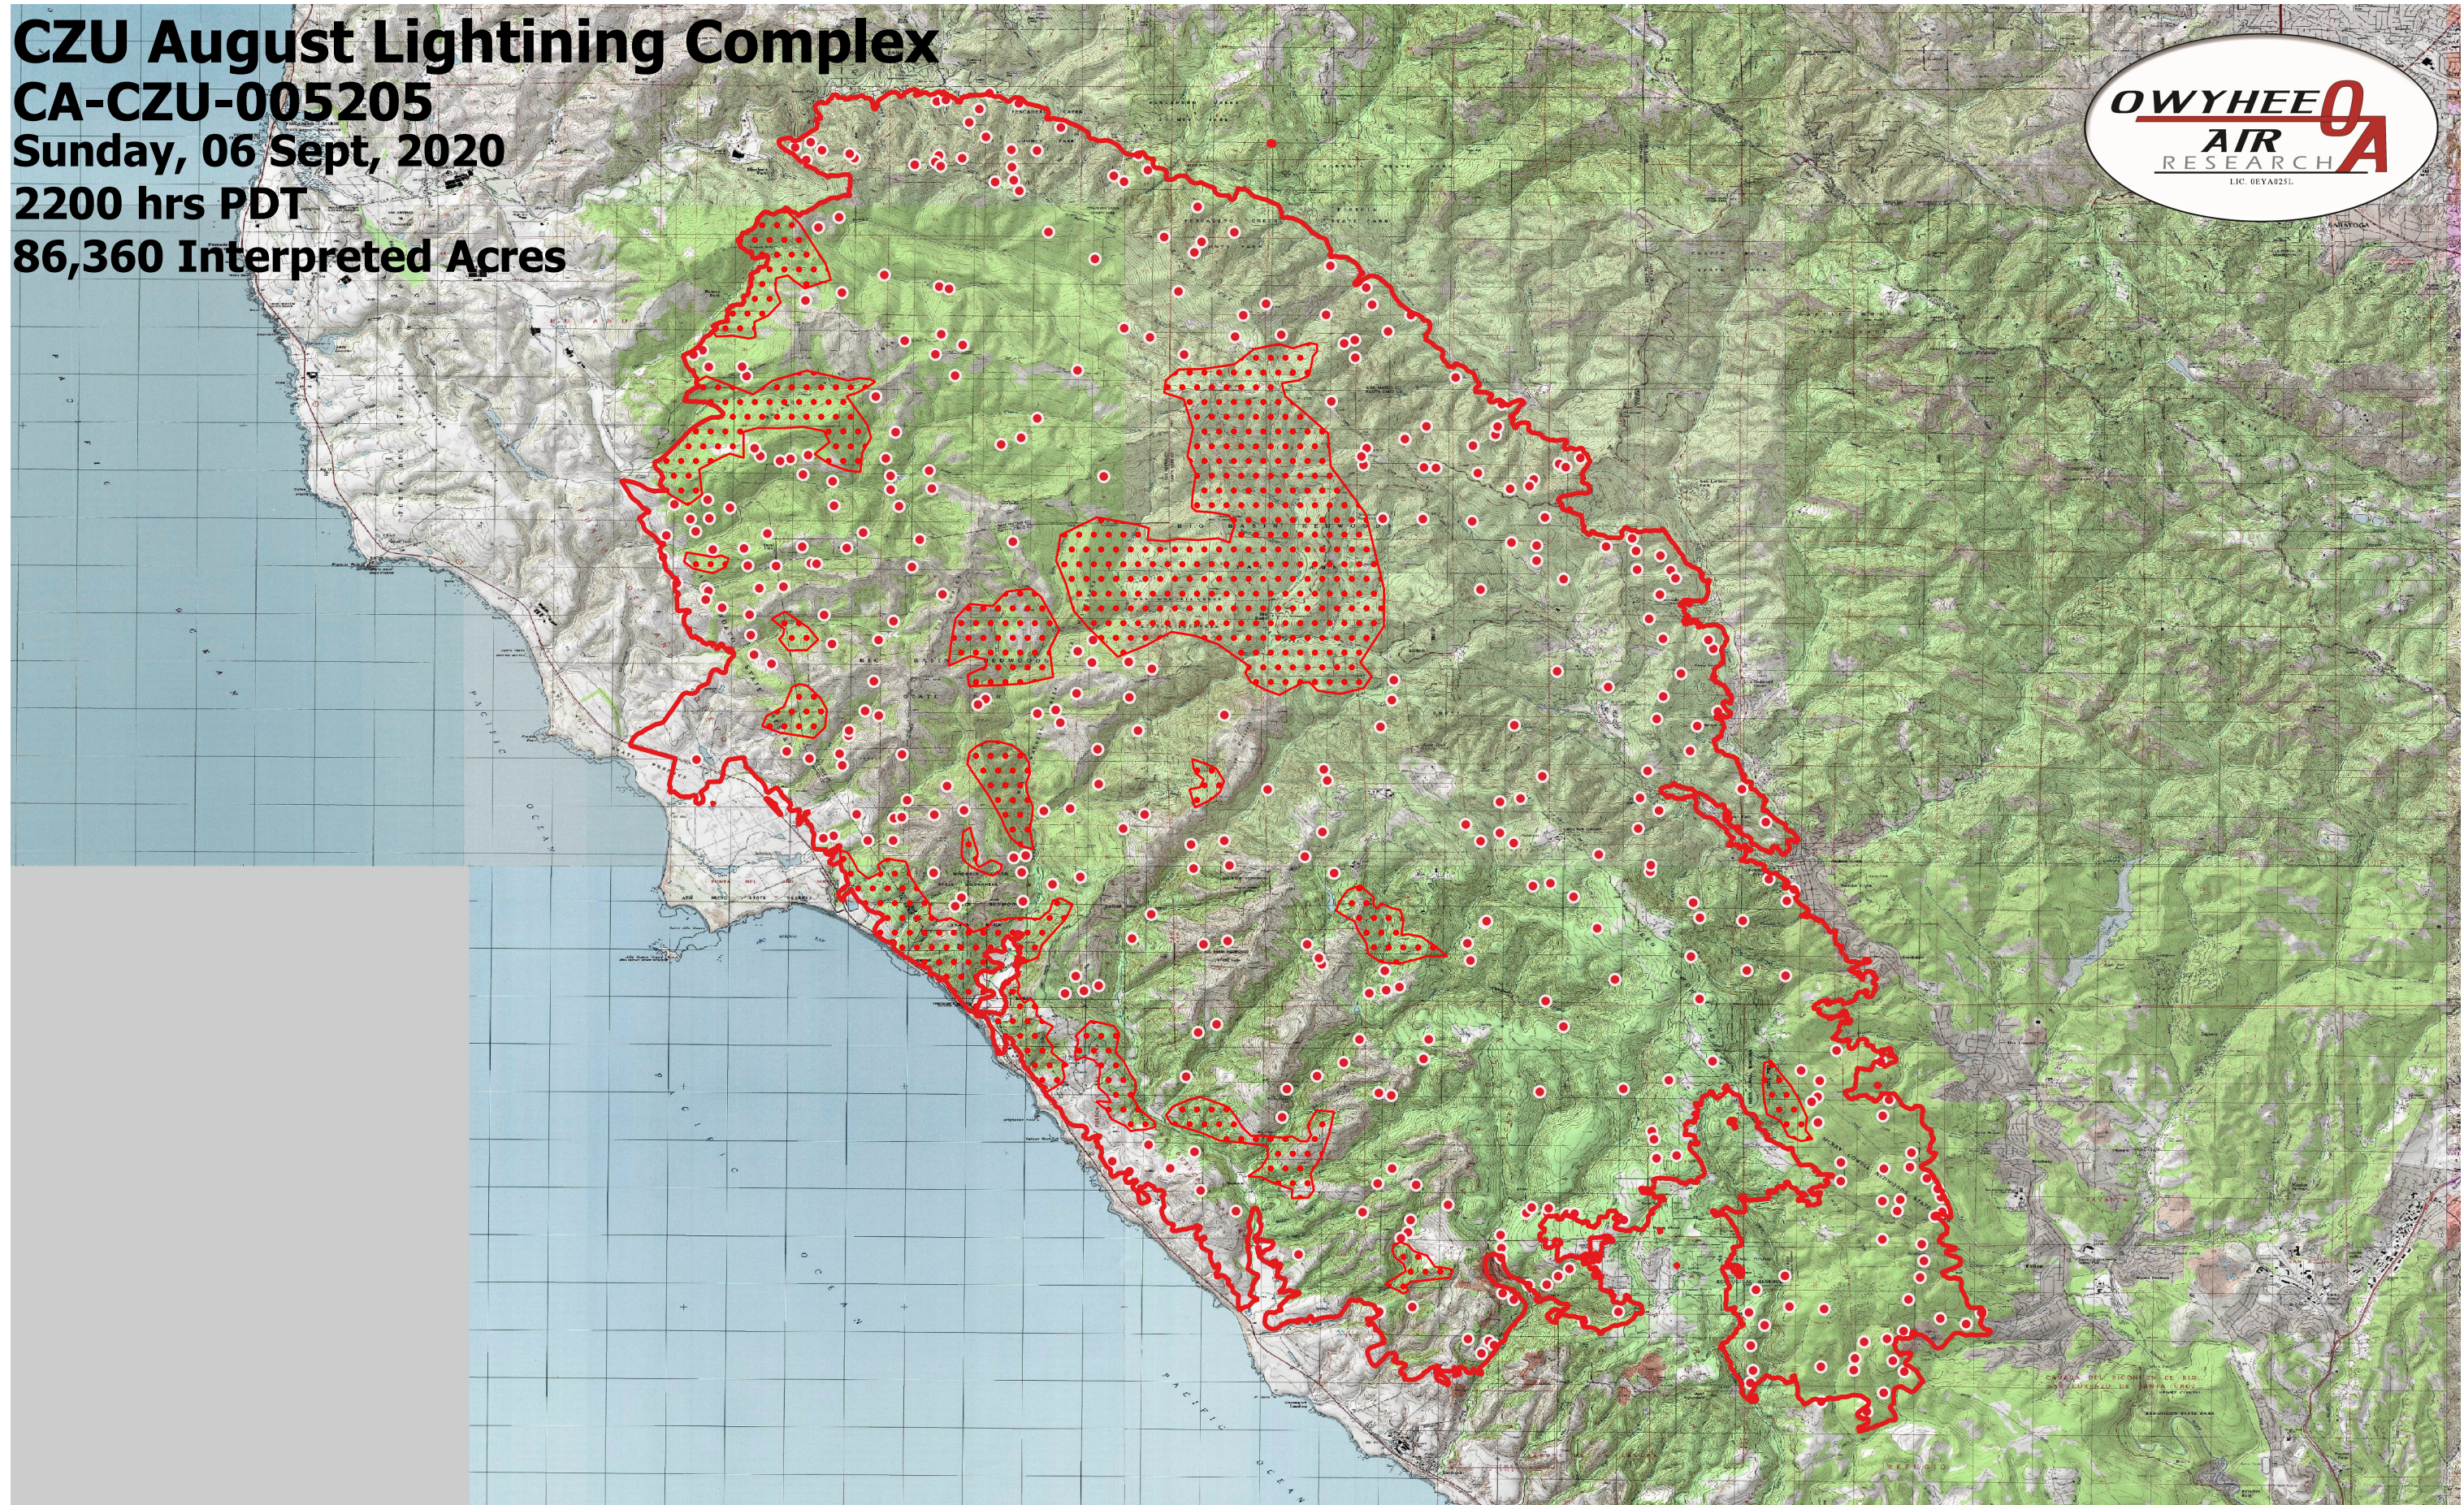

CZU August Lightning Complex

CA-CZU-005205

Sunday, 06 Sept, 2020

2200 hrs PDT

86,360 Interpreted Acres

Legend

- Burn Perimeter
- Scattered Heat
- Isolated Heat

Scale: 1:130,000

Projection: WGS 84

Produced by Owyhee Air Research, Inc.

IR Interpreter: D. Melody

fire@owyheeair.com (208) 442-5405