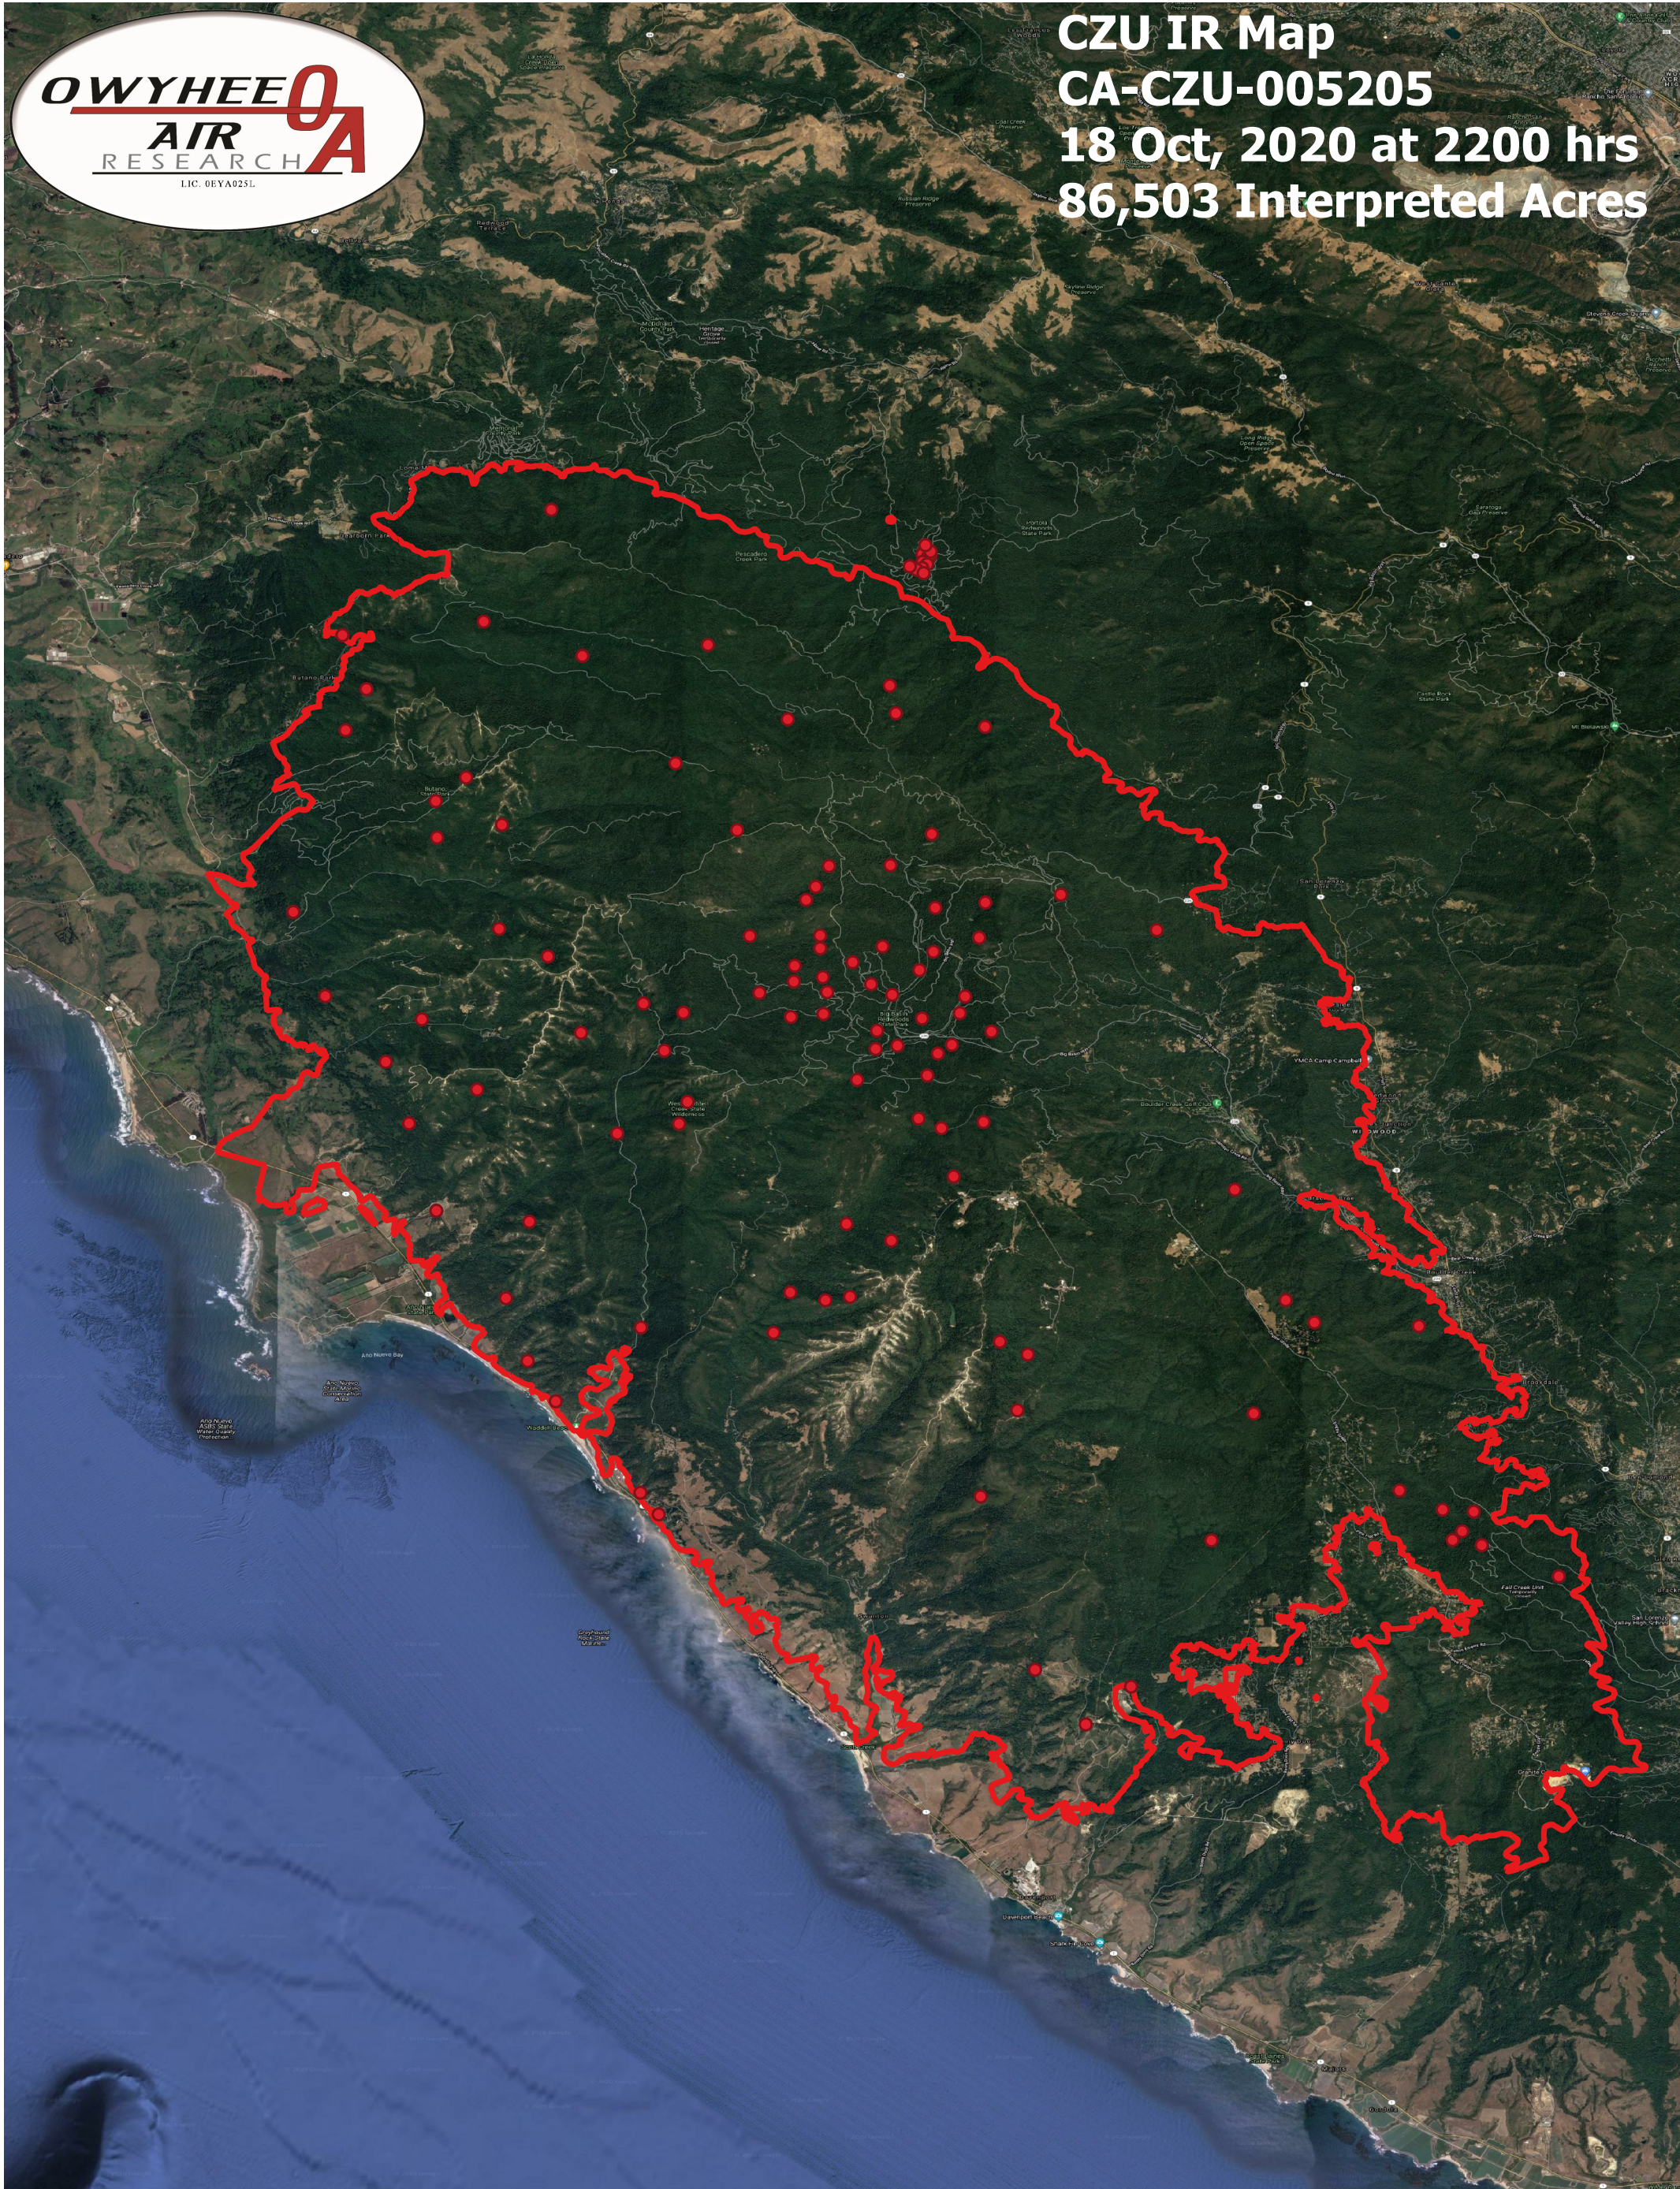

CZU IR Map
CA-CZU-005205
18 Oct, 2020 at 2200 hrs
86,503 Interpreted Acres

- Legend**
- Isolated Heat
 - ▭ Burn Perimeter

Scale: 1:70,000
Projection: WGS 84
Produced by Owyhee Air Research, Inc.
IR Interpreter: Courtney Holley
fire@owyheeair.com (208) 442-5405