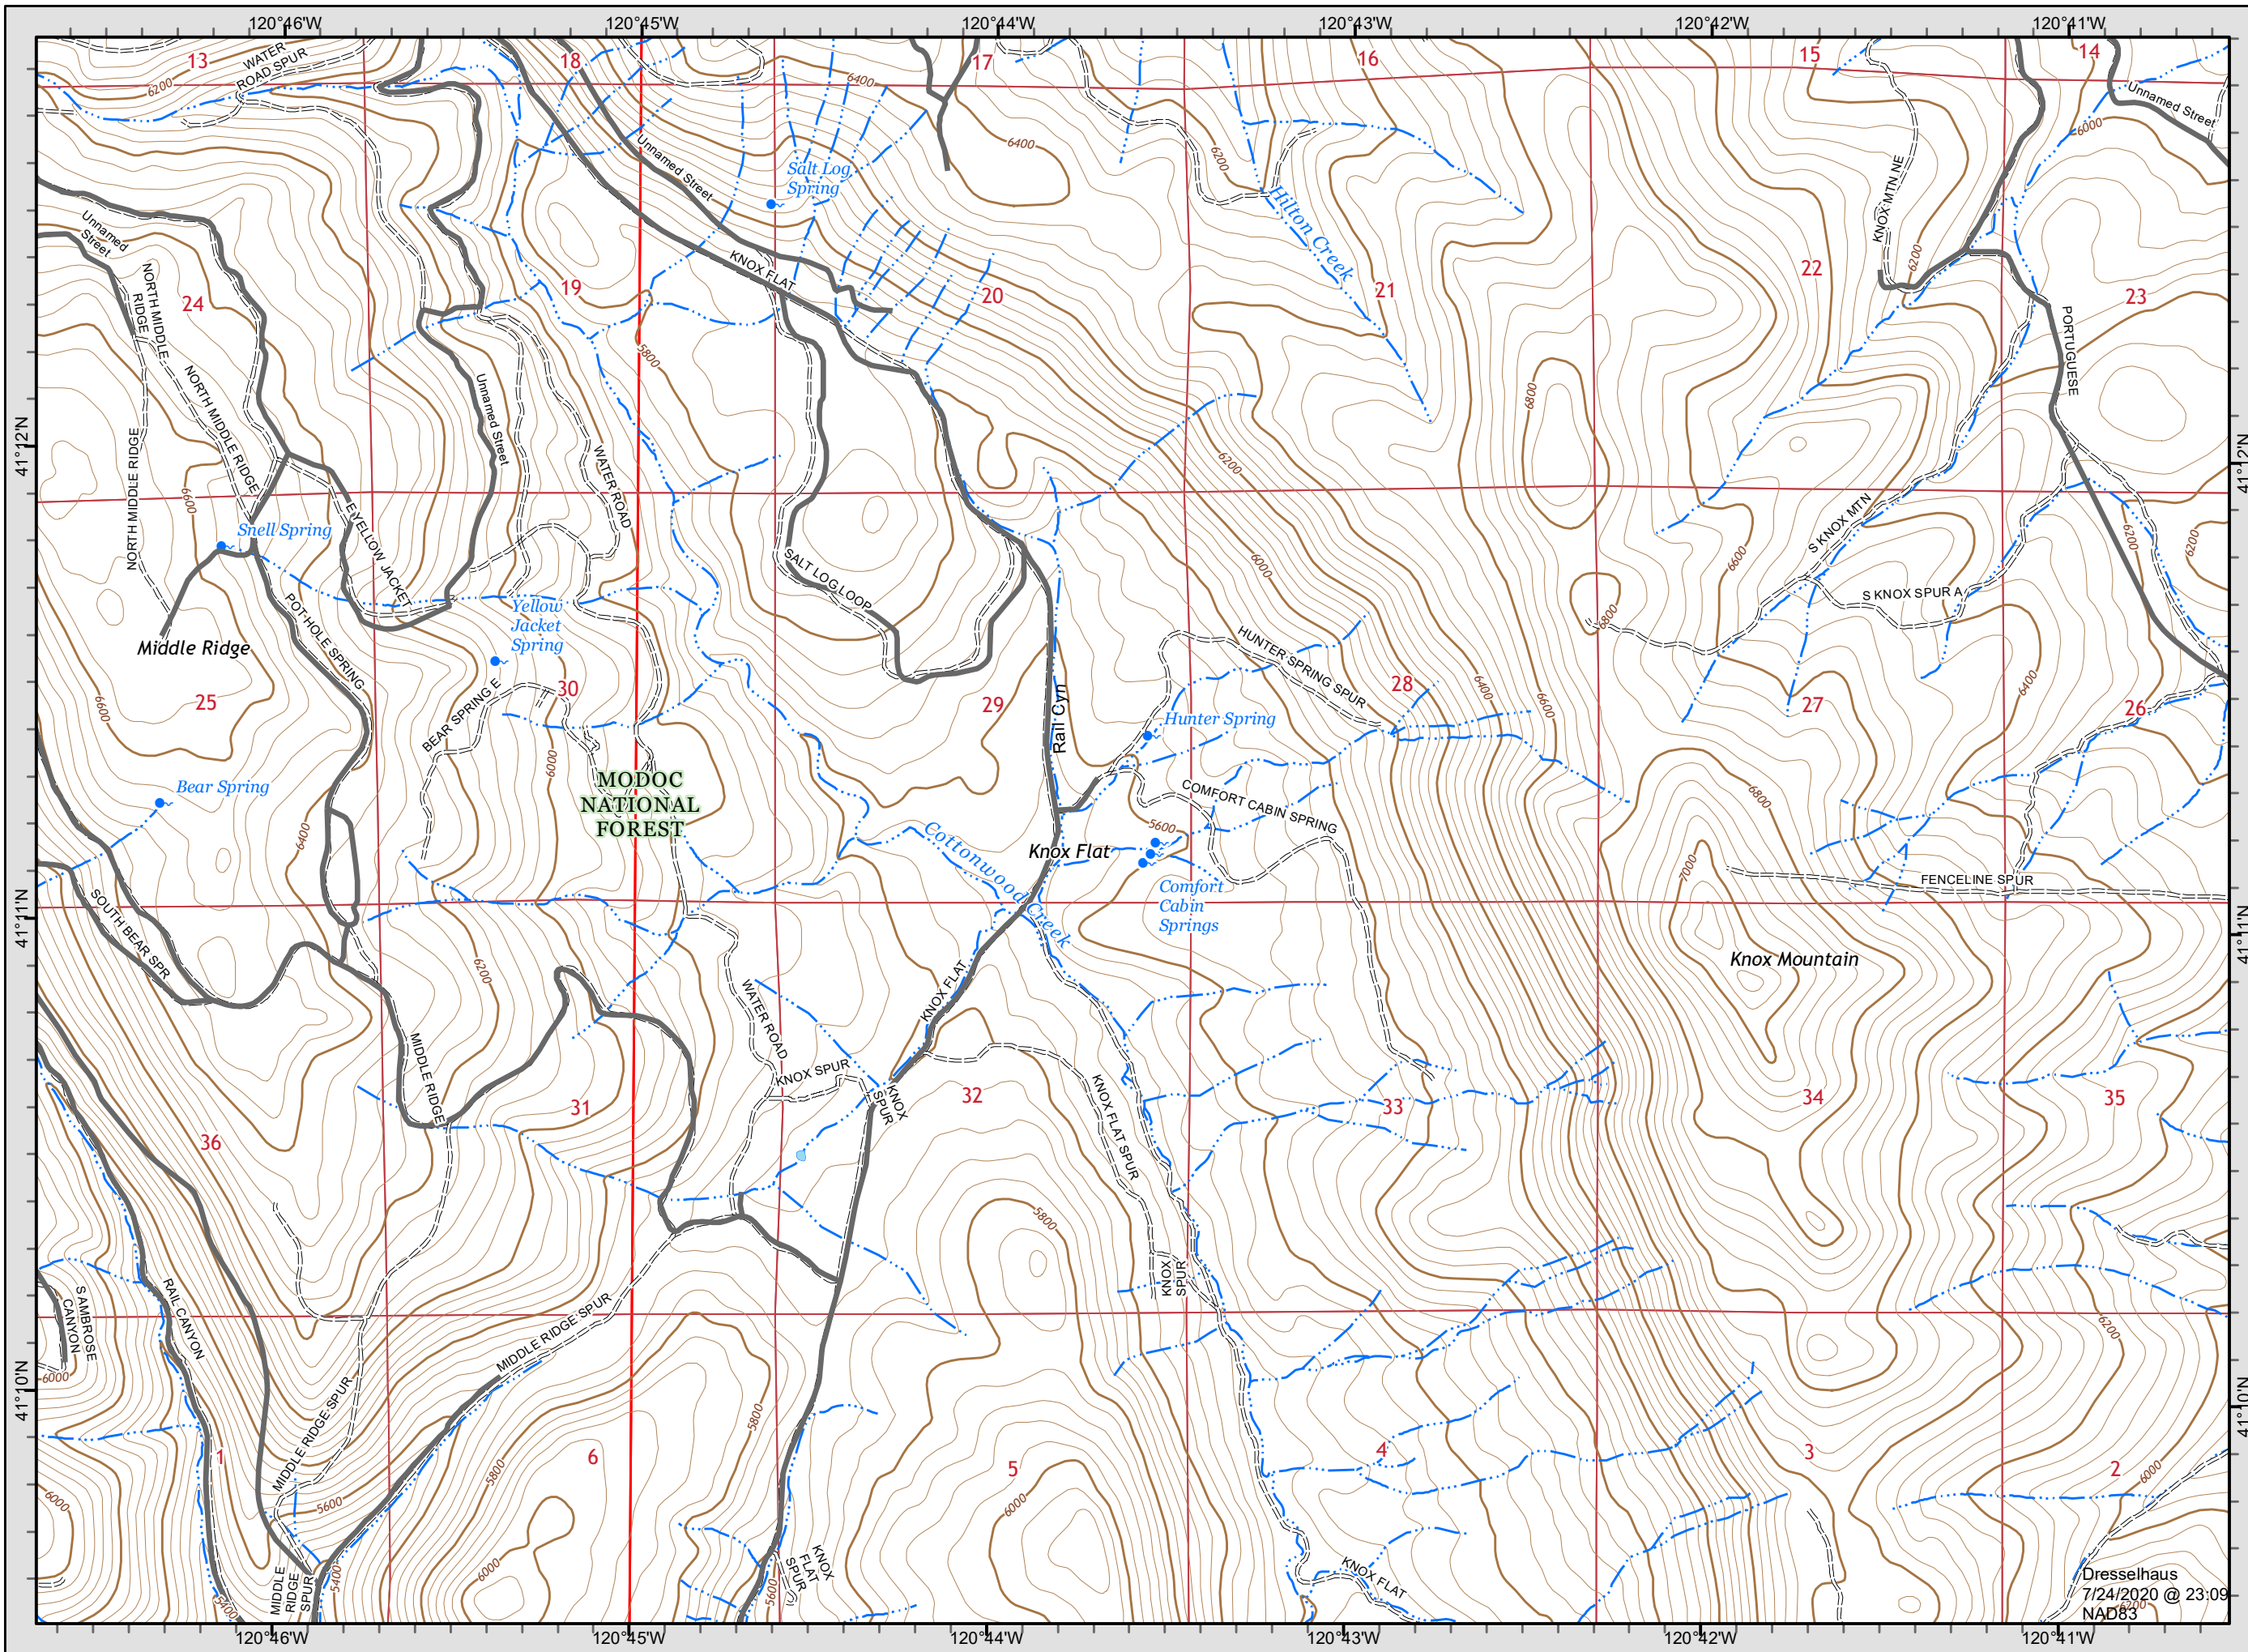

Gold Incident
CA-LMU-003917
July 25, 2020
IAP Map
Index

Legend

- () Division
- || Branch
- Completed Line
- ┌ Uncontrolled Fire Edge
- XXXXX Completed Dozer Line
- ⊗ Proposed Dozer Line
- Drop Point
- ♂ Spot Fire
- Helispot
- ⊙ Staging Area
- ⊙ Water Source
- ▭ Sensitive Habitat- BLM

Dresselhaus
 7/24/2020 @ 23:09
 NAD83

Gold Incident
CA-LMU-003917
July 25, 2020
IAP Map
Page 1

- Legend**
- () Division
 - [] Branch
 - Completed Line
 - Uncontrolled Fire Edge
 - XXXXX Completed Dozer Line
 - Proposed Dozer Line
 - Drop Point
 - ♂ Spot Fire
 - Helispot
 - ⊙ Staging Area
 - ⊙ Water Source
 - 🌿 Sensitive Habitat- BLM

Dresselhaus
 7/24/2020 @ 23:09
 NAD83

Gold Incident
CA-LMU-003917
July 25, 2020
IAP Map
Page 2

Legend

- () Division
- [] Branch
- Completed Line
- ┌ Uncontrolled Fire Edge
- ▣ Completed Dozer Line
- ⊗ Proposed Dozer Line
- Drop Point
- ♂ Spot Fire
- Helispot
- ⊙ Staging Area
- ⊙ Water Source
- 🌿 Sensitive Habitat- BLM

Dresselhaus
 7/24/2020 @ 23:08
 NAD83

Gold Incident
CA-LMU-003917
July 25, 2020
IAP Map
Page 3

Legend

- () Division
- [] Branch
- Completed Line
- Uncontrolled Fire Edge
- XXXXX Completed Dozer Line
- X• Proposed Dozer Line
- Drop Point
- ♂ Spot Fire
- Helispot
- ⊙ Staging Area
- ⊙ Water Source
- 🌿 Sensitive Habitat- BLM