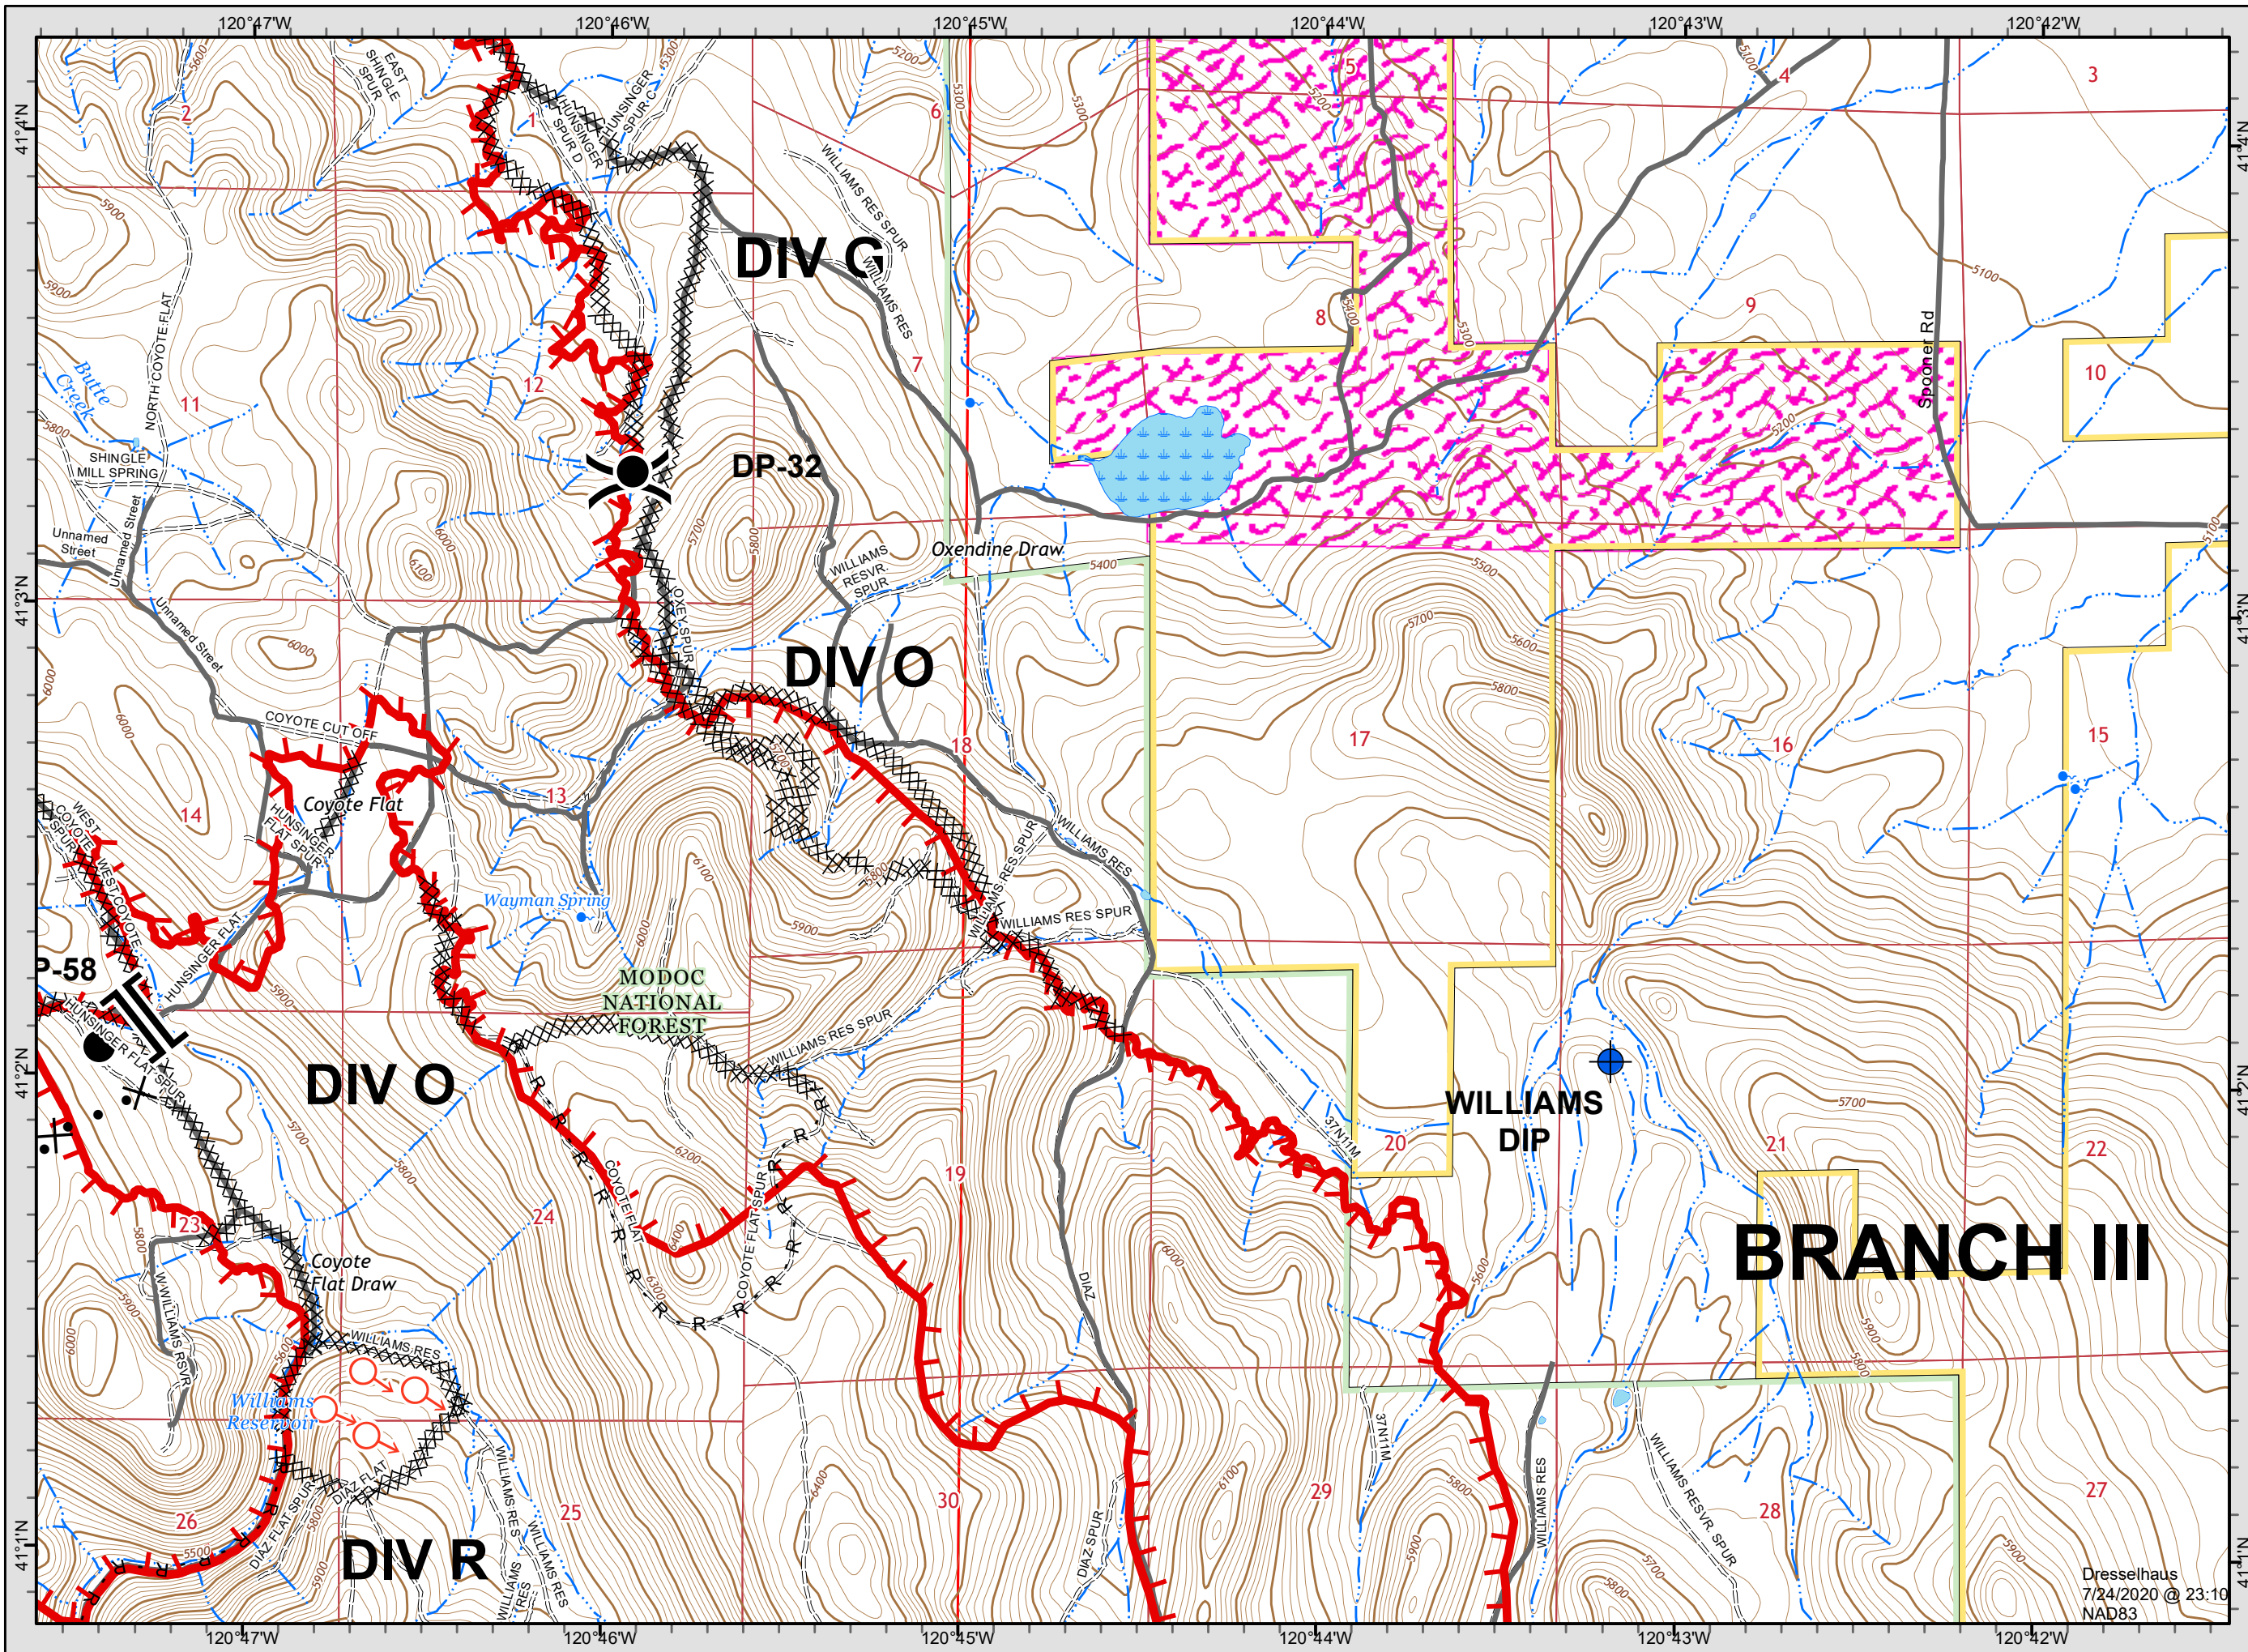

Dresser
 7/24/20
 NAD83
 © 2020

Gold Incident
CA-LMU-003917
July 25, 2020
IAP Map
Page 12

Legend

- () Division
- [] Branch
- Completed Line
- ┌ Uncontrolled Fire Edge
- ▣ Completed Dozer Line
- ⊗ Proposed Dozer Line
- Drop Point
- ♂ Spot Fire
- ⊙ Staging Area
- ⊕ Water Source
- 🌿 Sensitive Habitat- BLM

Dreschhaus
 7/24/2020 @ 9:10
 NAD83

Gold Incident
CA-LMU-003917
July 25, 2020
IAP Map
Page 13

- Legend**
- () Division
 - [] Branch
 - Completed Line
 - ┌ Uncontrolled Fire Edge
 - ▣ Completed Dozer Line
 - ⊗ Proposed Dozer Line
 - Drop Point
 - ⊕ Spot Fire
 - ⊙ Helispot
 - ⊙ Staging Area
 - ⊙ Water Source
 - ▨ Sensitive Habitat- BLM