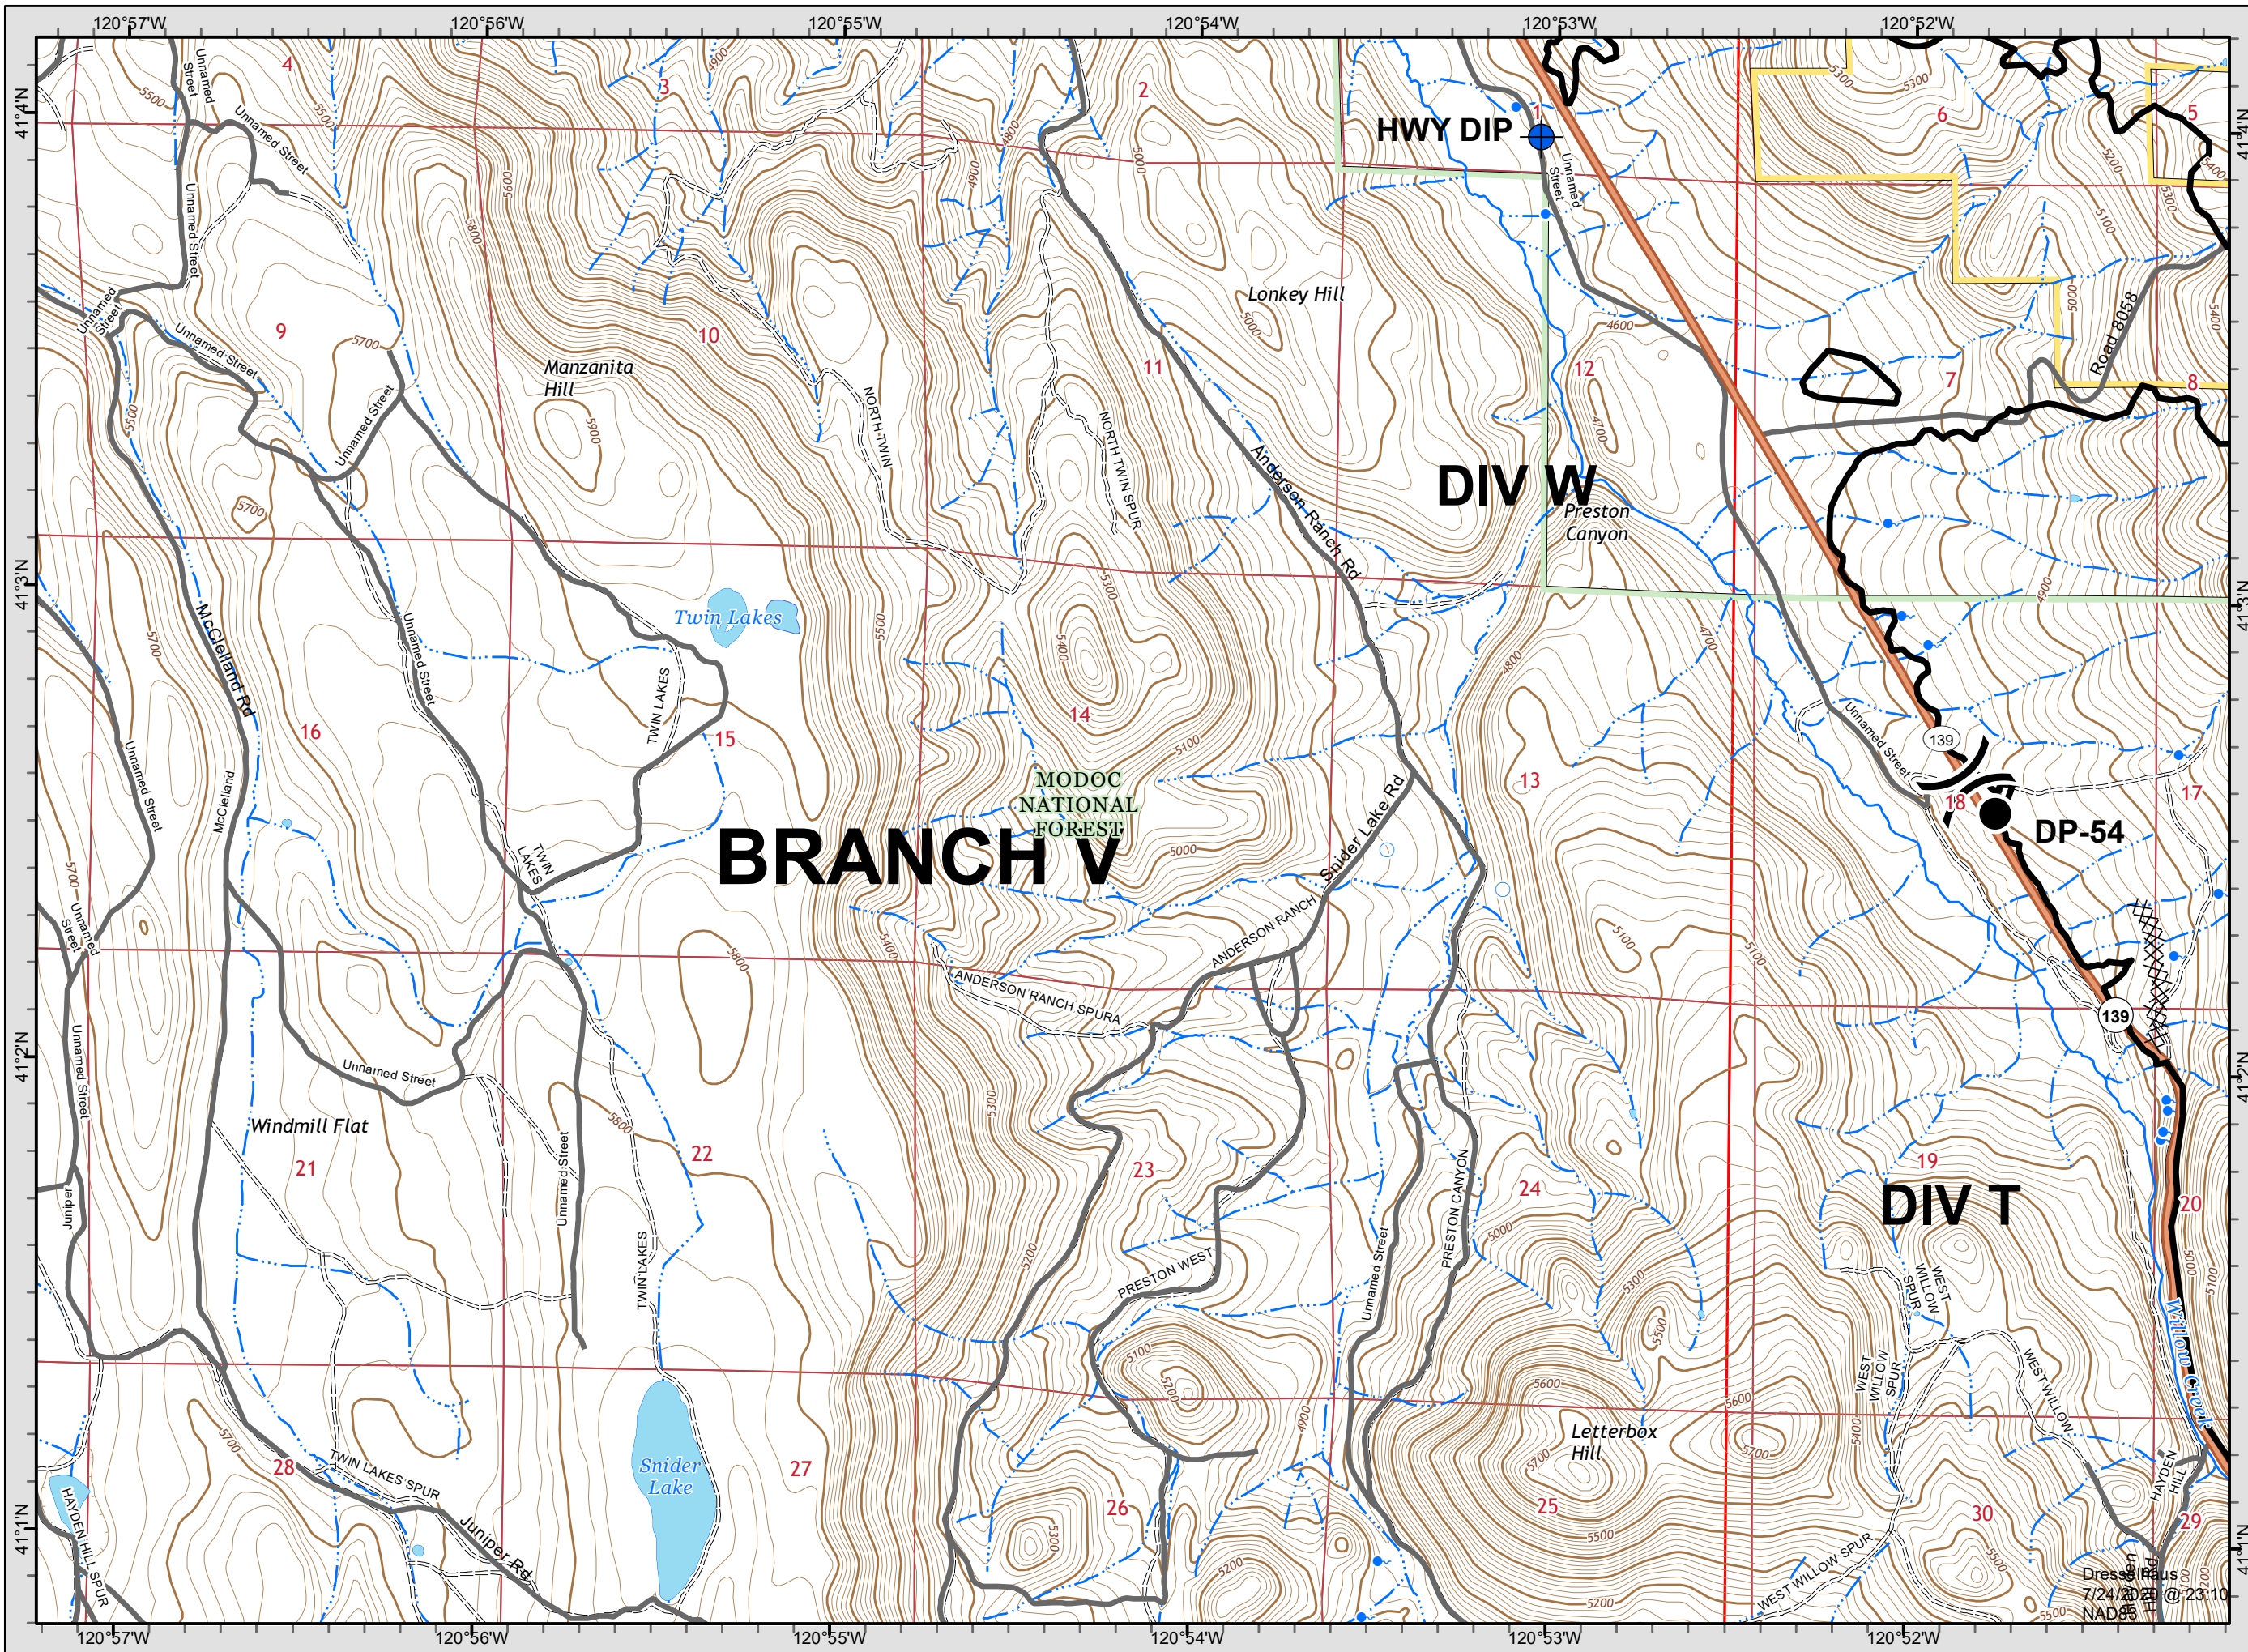

Gold Incident
CA-LMU-003917
July 25, 2020
IAP Map
Page 11

Legend

- ( ) Division
- [ ] Branch
- Completed Line
- ┌ Uncontrolled Fire Edge
- ▣ Completed Dozer Line
- ⊗ Proposed Dozer Line
- Drop Point
- ♂ Spot Fire
- Helispot
- ⊙ Staging Area
- ⊙ Water Source
- 🌿 Sensitive Habitat- BLM

Dresser
7/24/20
NAD83
© 2020