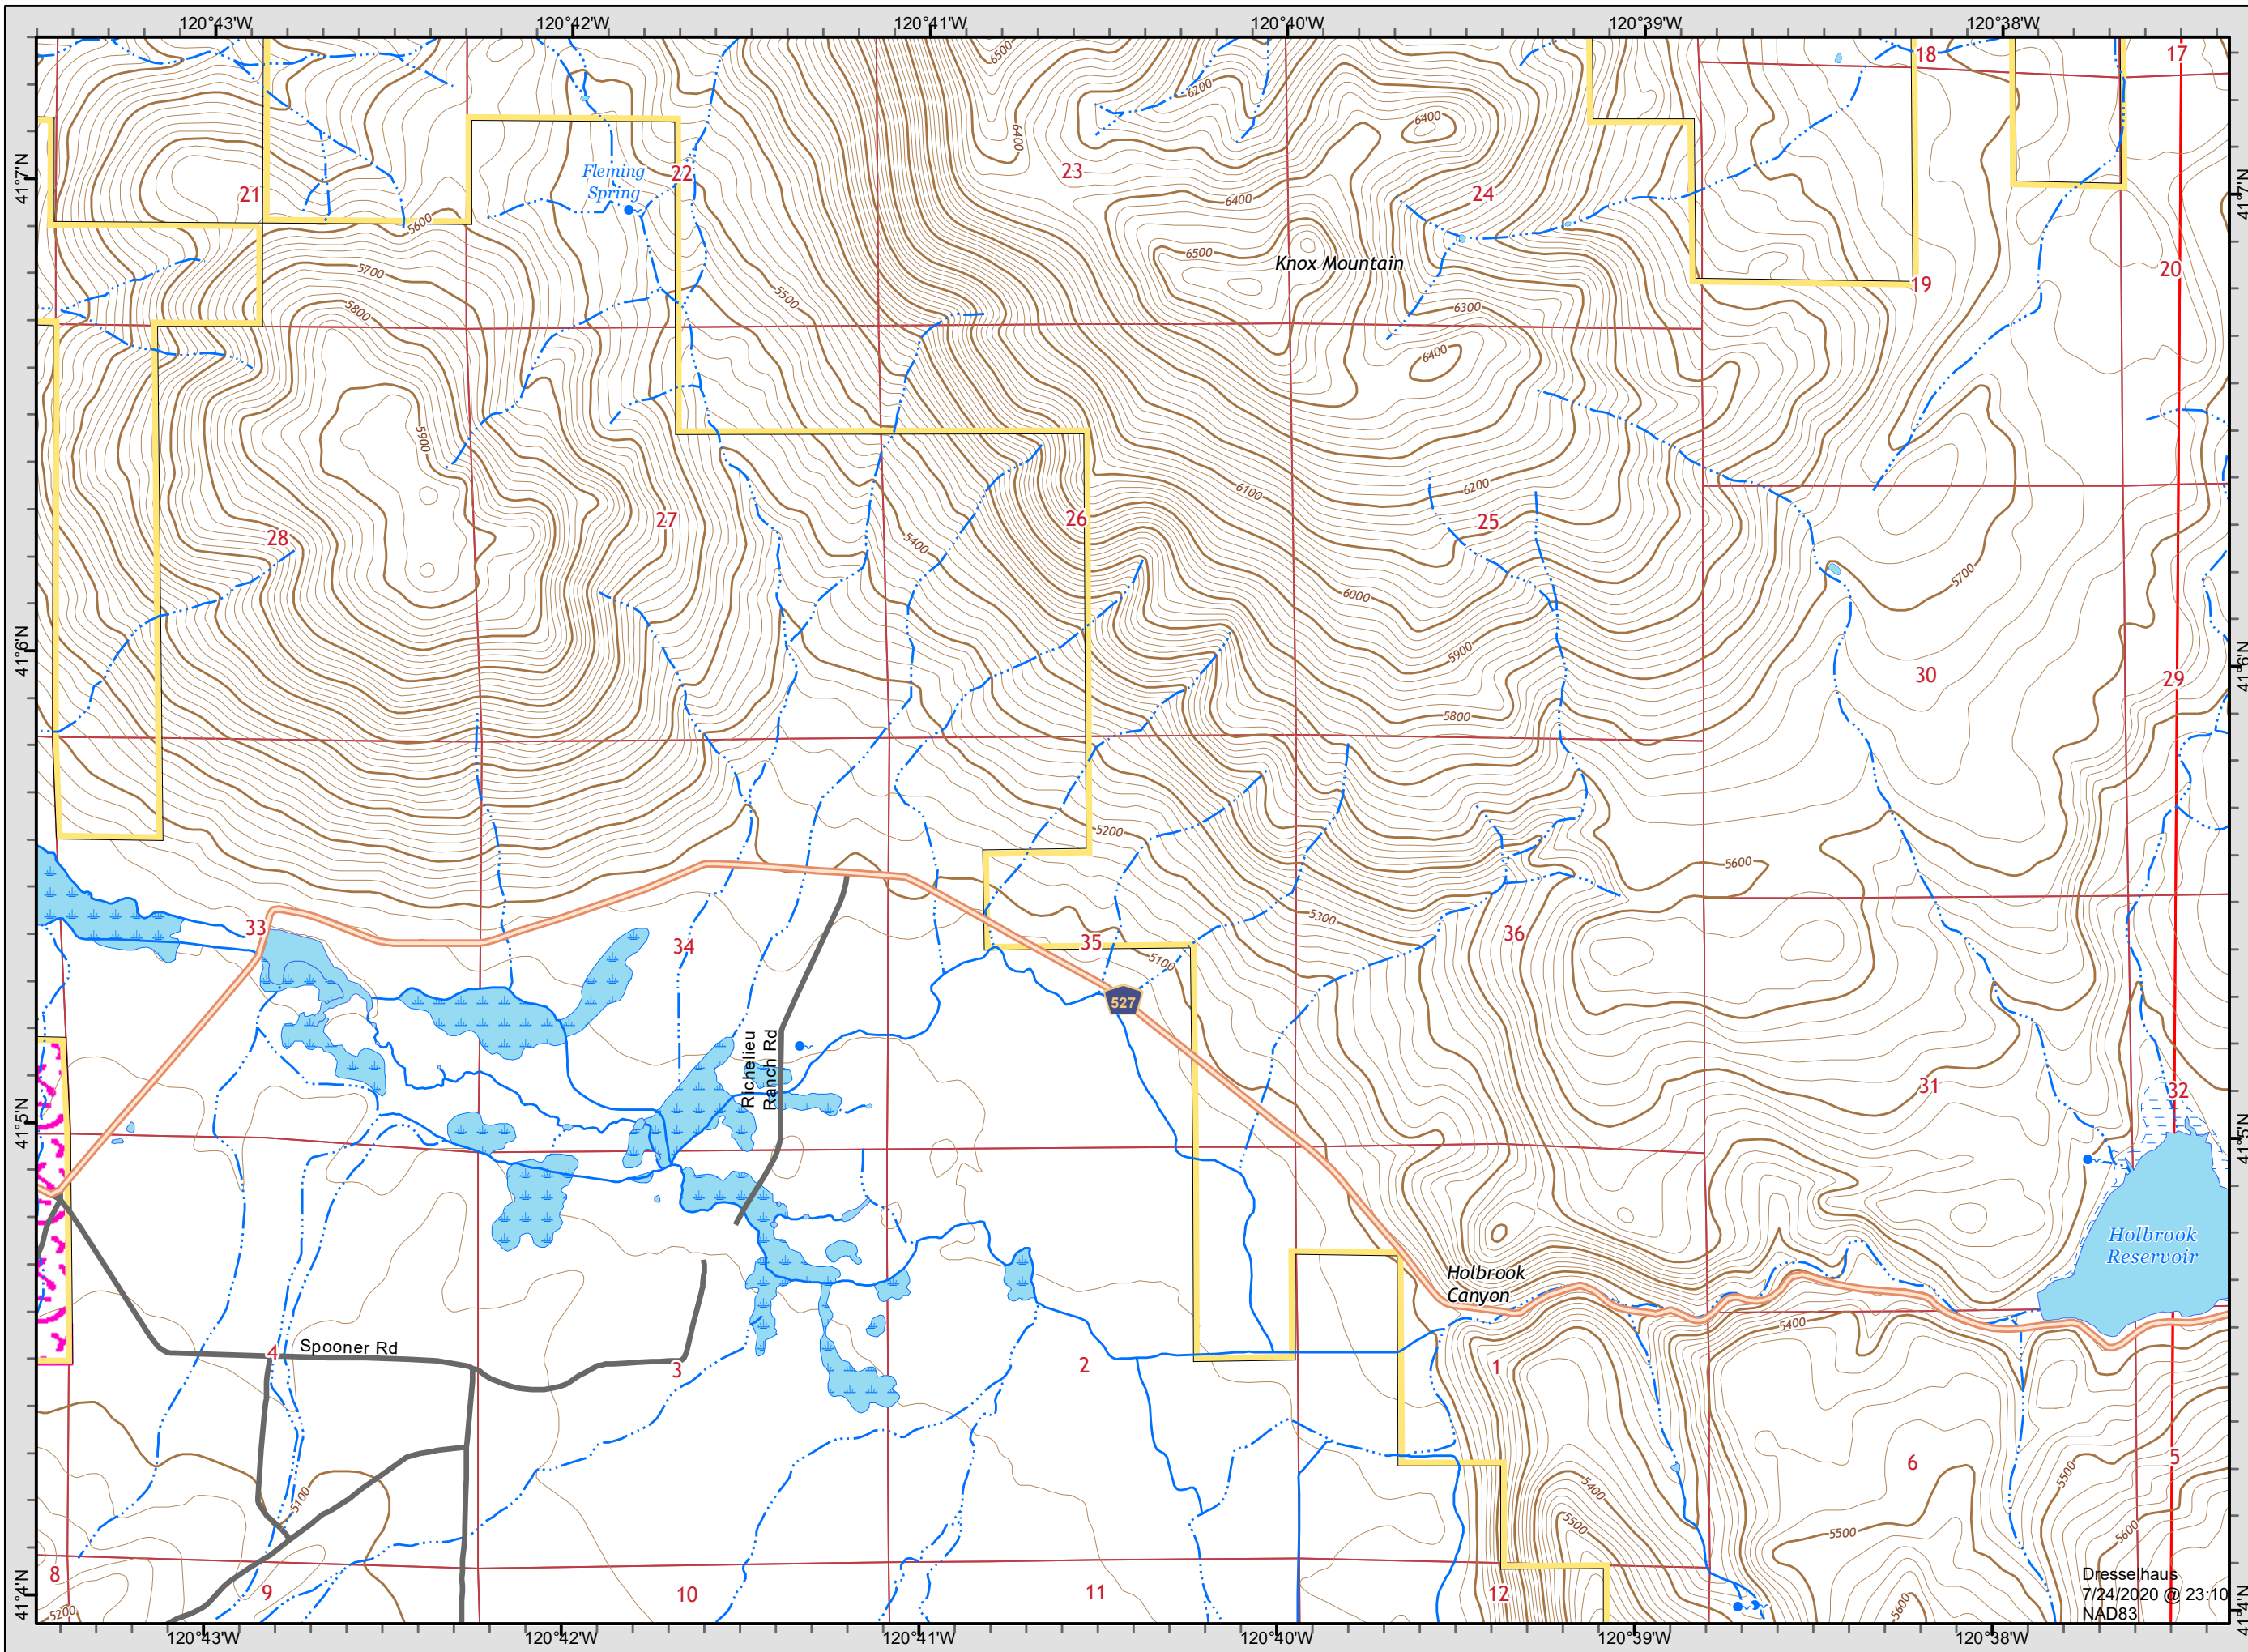

Gold Incident
CA-LMU-003917
July 25, 2020
IAP Map
Page 10

Legend

- ( ) Division
- [ ] Branch
- Completed Line
- Uncontrolled Fire Edge
- XXXXX Completed Dozer Line
- X• Proposed Dozer Line
- Drop Point
- ♂ Spot Fire
- Helispot
- ⊙ Staging Area
- ⊙ Water Source
- 🌿 Sensitive Habitat- BLM

Dresselhaus
7/24/2020 @ 23:10
NAD83