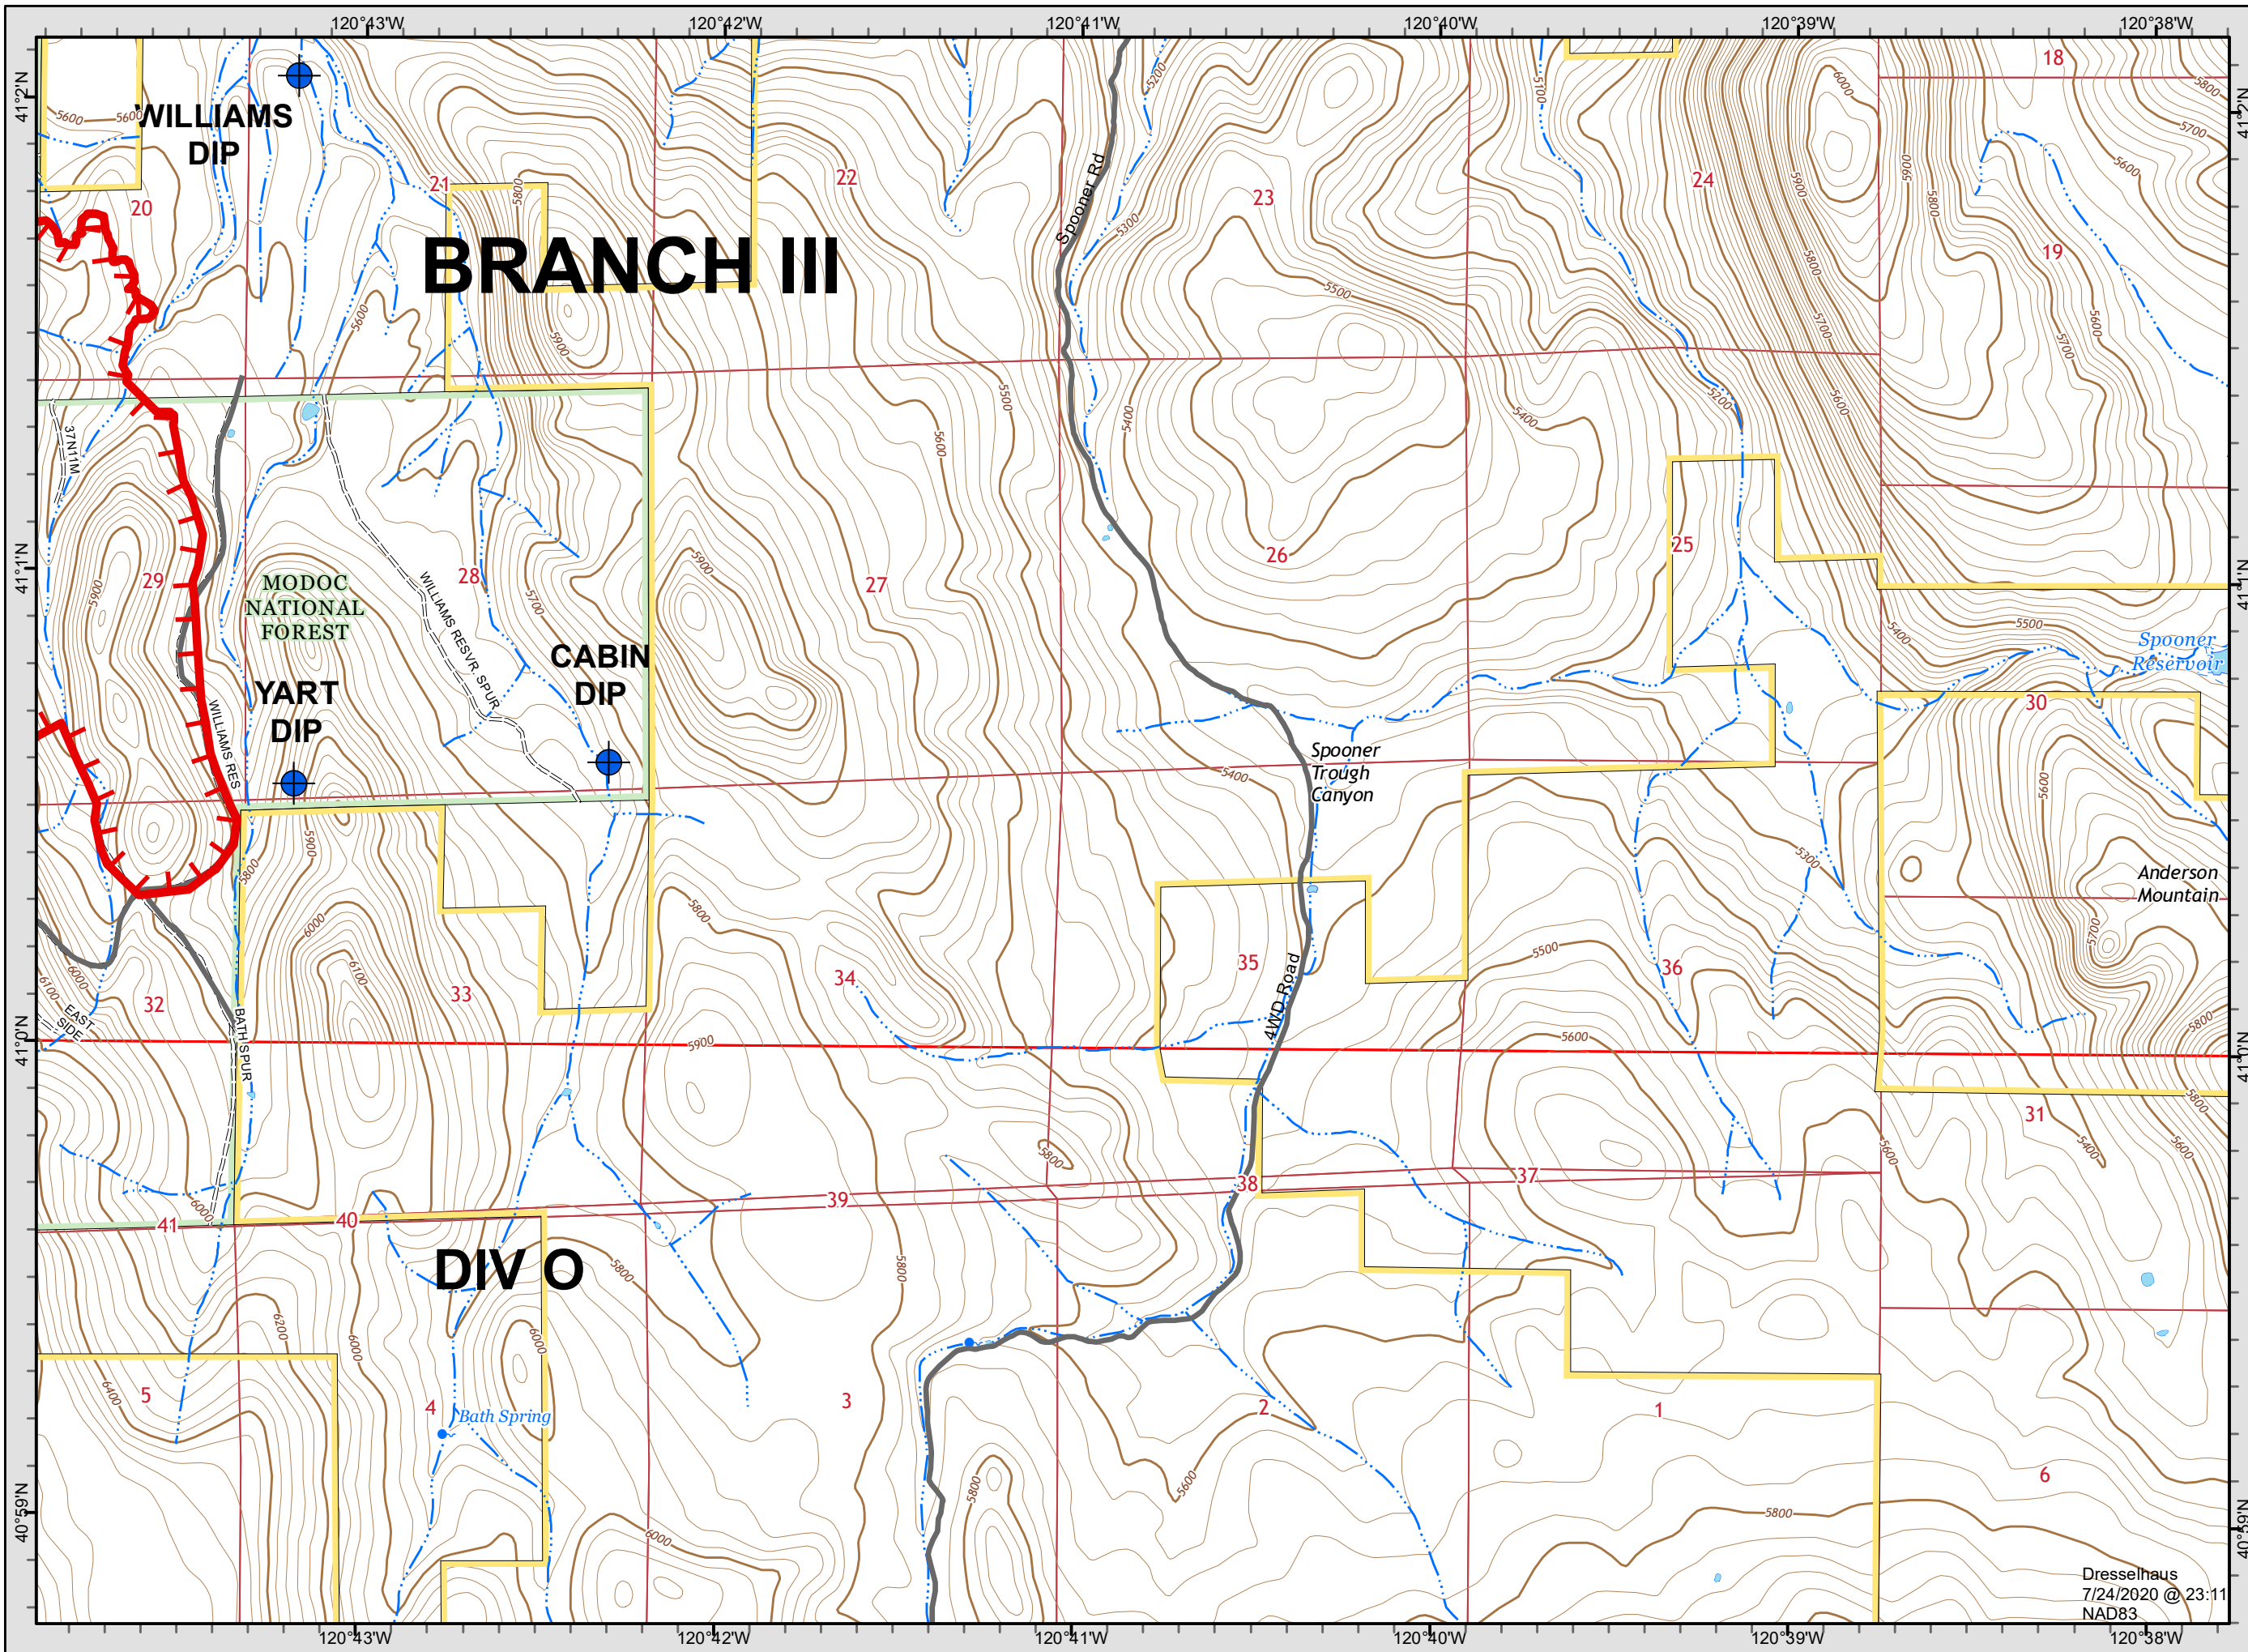

Gold Incident
CA-LMU-003917
July 25, 2020
IAP Map
Page 17

Legend

- ( ) Division
- [ ] Branch
- Completed Line
- ┌ Uncontrolled Fire Edge
- XXXXX Completed Dozer Line
- X• Proposed Dozer Line
- Drop Point
- ♂ Spot Fire
- Helispot
- ⊙ Staging Area
- ⊙ Water Source
- 🌿 Sensitive Habitat- BLM

0 0.25 0.5
Miles

North Arrow

Dresselhaus
7/24/2020 @ 23:11
NAD83