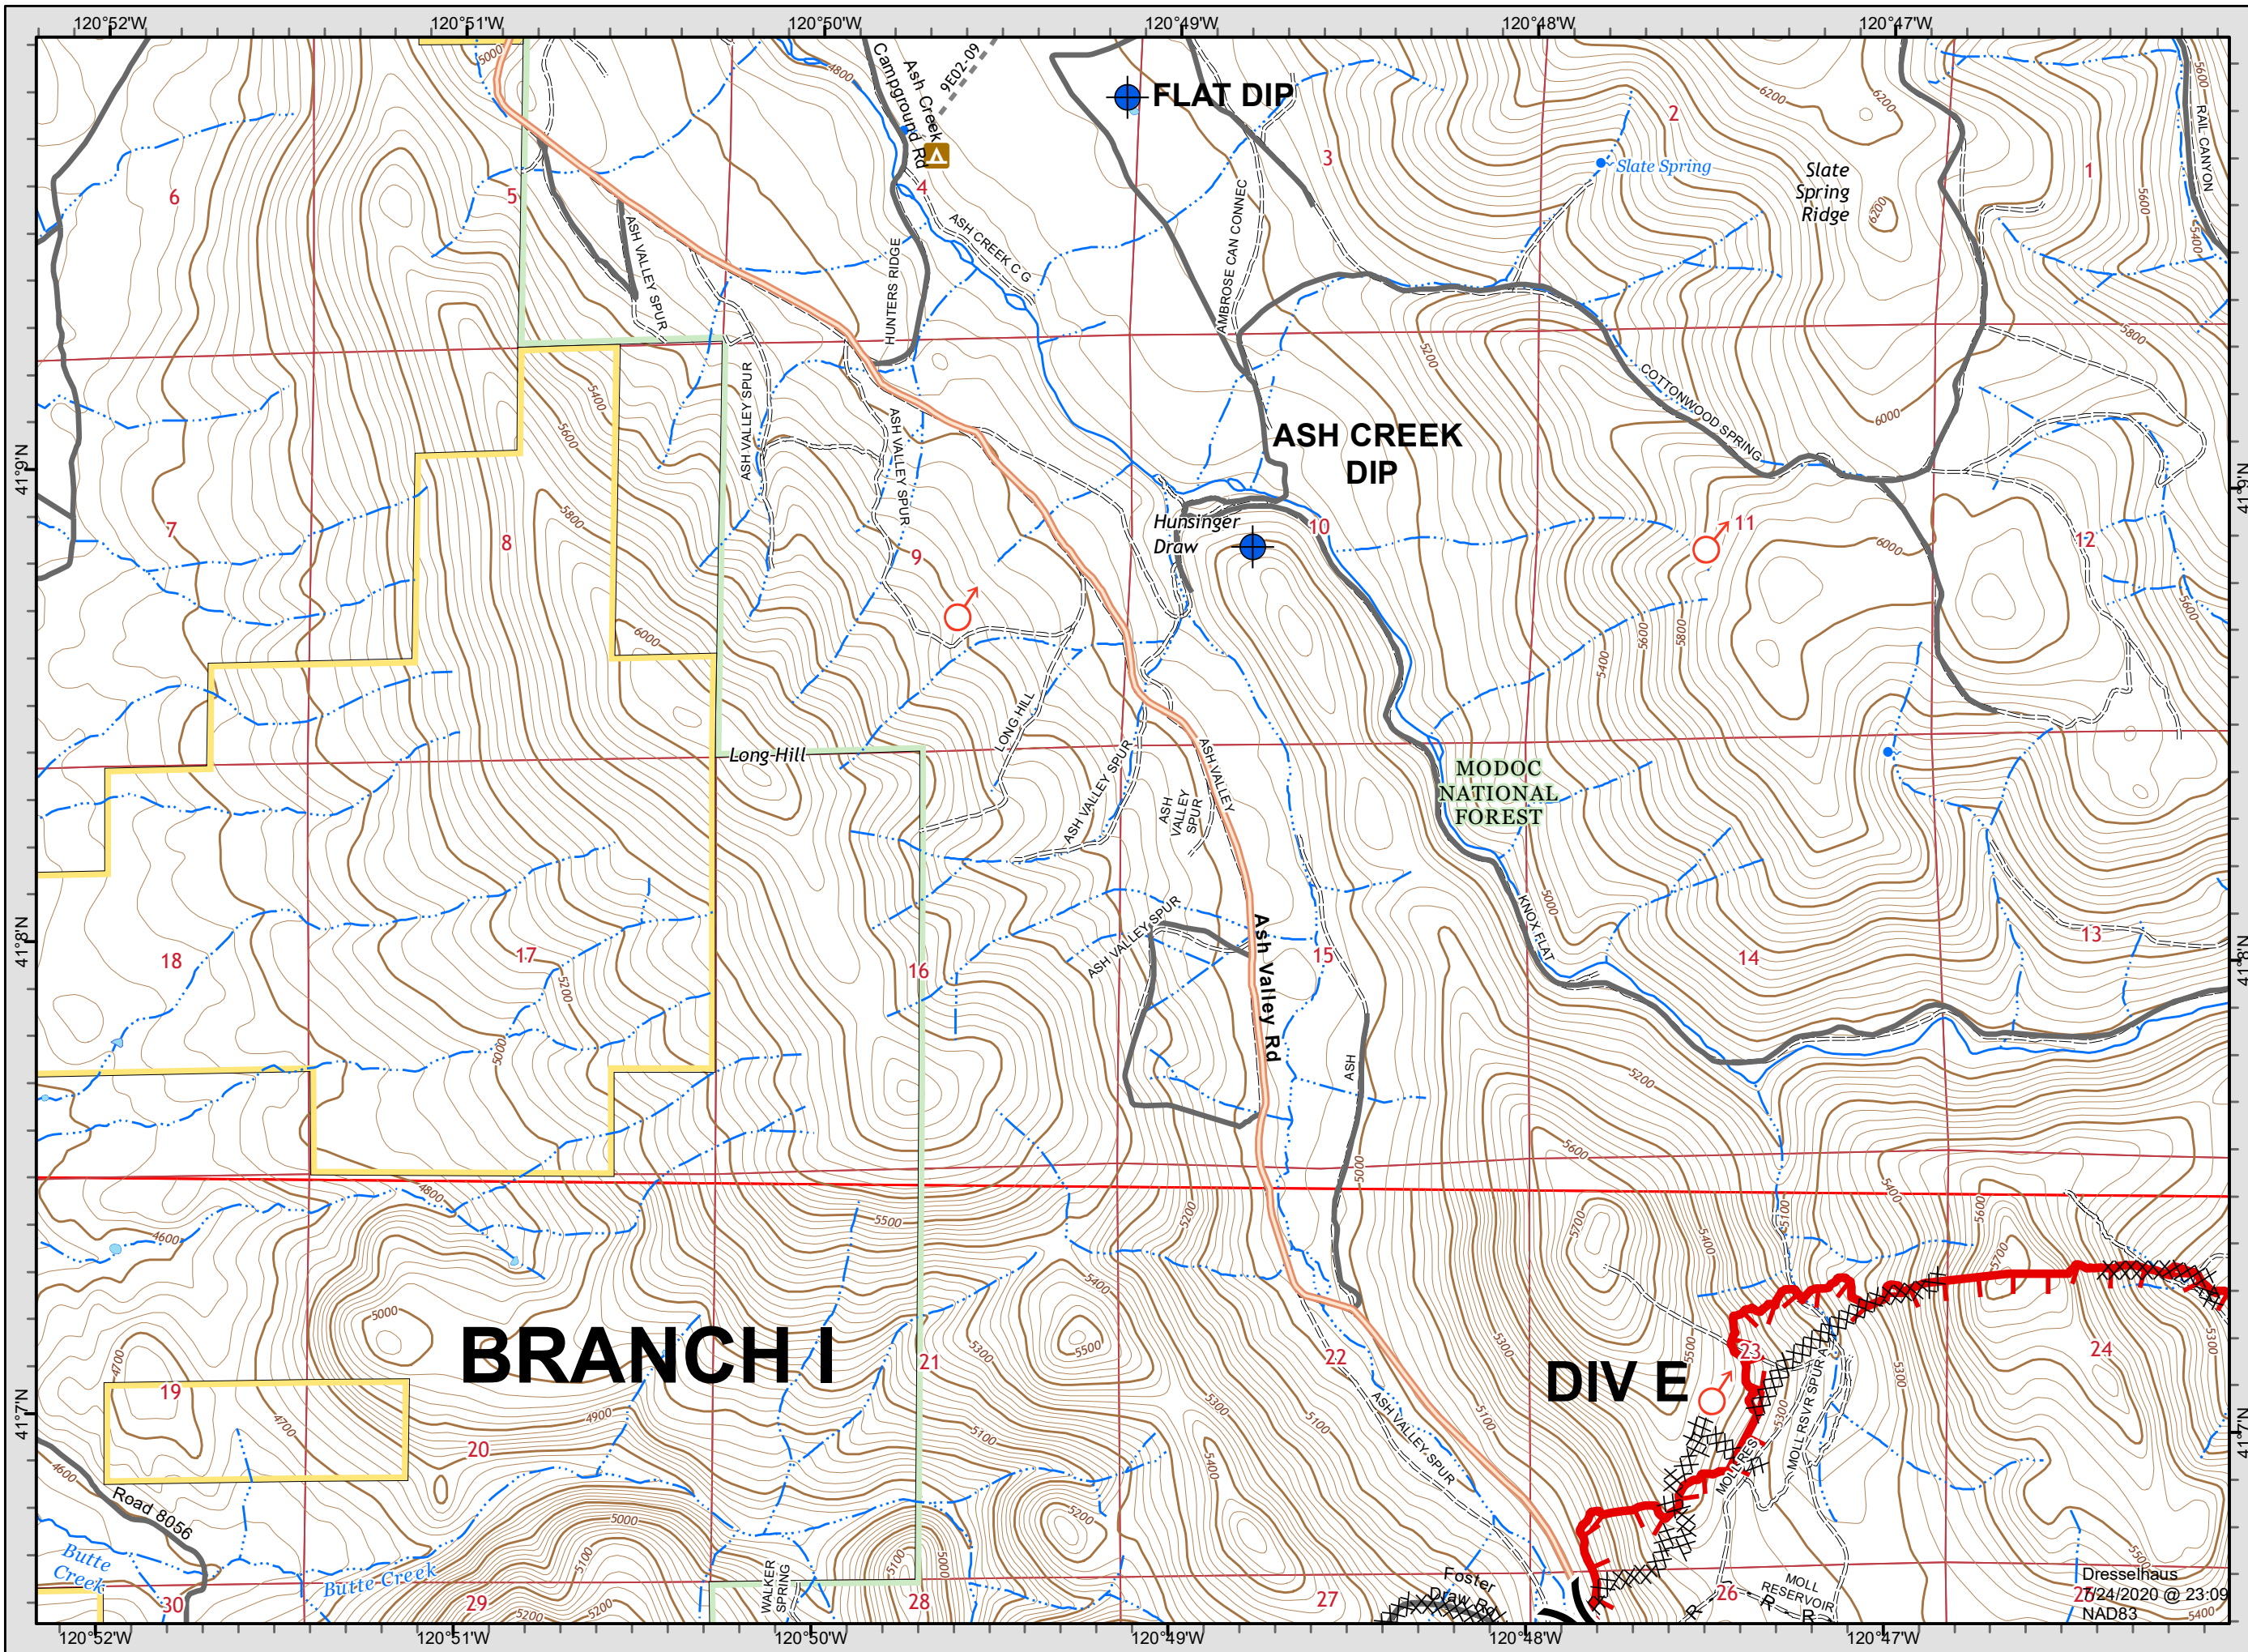

Gold Incident
CA-LMU-003917
July 25, 2020
IAP Map
Page 4

1. **Legend**
2. ( ) Division
   - [ ] Branch
   - Completed Line
   - Uncontrolled Fire Edge
   - XXXXX Completed Dozer Line
   - X• Proposed Dozer Line
   - Drop Point
   - ♂ Spot Fire
   - Helispot
   - Ⓢ Staging Area
   - Ⓜ Water Source
   - 🌿 Sensitive Habitat- BLM

Dresselhaus
7/24/2020 @ 23:09
NAD83