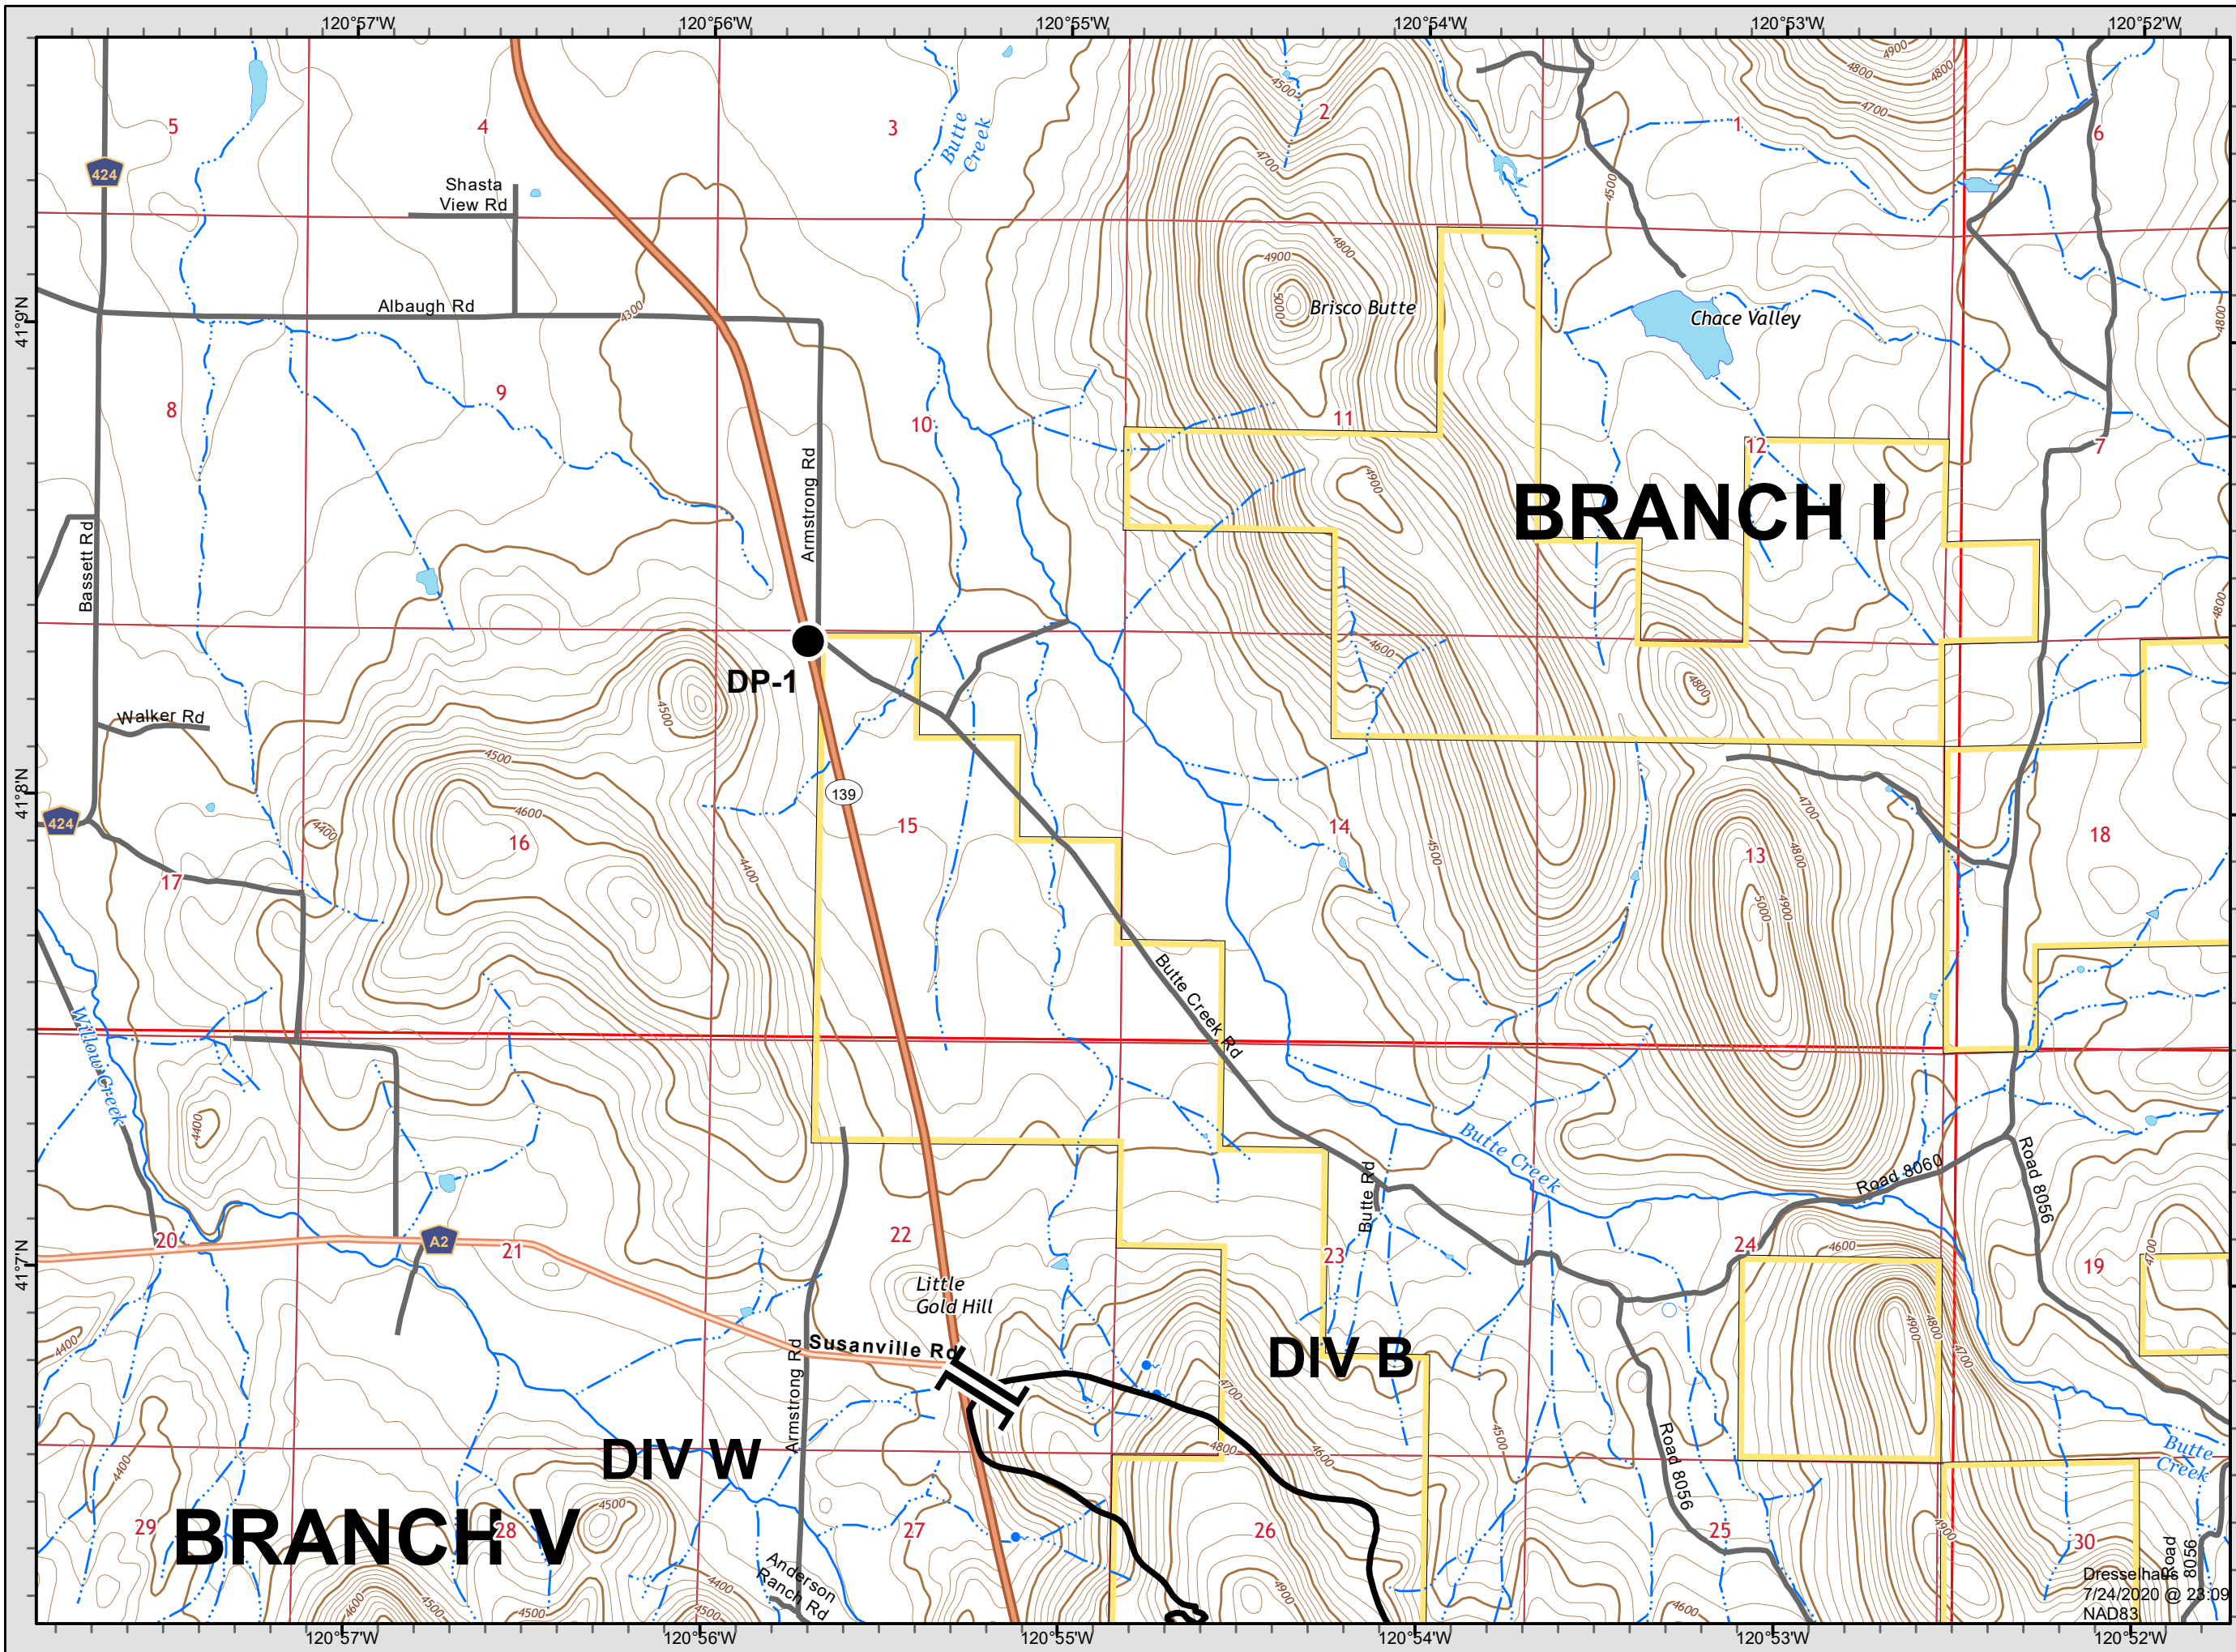

Gold Incident
CA-LMU-003917
July 25, 2020
IAP Map
Index

Legend

- () Division
- || Branch
- Completed Line
- ┌ Uncontrolled Fire Edge
- XXXXX Completed Dozer Line
- ⊗ Proposed Dozer Line
- Drop Point
- ♂ Spot Fire
- Helispot
- ⊙ Staging Area
- ⊙ Water Source
- ▭ Sensitive Habitat- BLM

Dresselhaus
 7/24/2020 @ 23:09
 NAD83

Gold Incident
CA-LMU-003917
July 25, 2020
IAP Map
Page 1

- Legend**
- () Division
 - [] Branch
 - Completed Line
 - Uncontrolled Fire Edge
 - XXXXX Completed Dozer Line
 - Proposed Dozer Line
 - Drop Point
 - ♂ Spot Fire
 - Helispot
 - ⊙ Staging Area
 - ⊙ Water Source
 - 🌿 Sensitive Habitat- BLM

Dresselhaus
 7/24/2020 @ 23:09
 NAD83

Gold Incident
CA-LMU-003917
July 25, 2020
IAP Map
Page 2

Legend

- () Division
- [] Branch
- Completed Line
- ┌ Uncontrolled Fire Edge
- ▣ Completed Dozer Line
- ⊗ Proposed Dozer Line
- Drop Point
- ♂ Spot Fire
- Helispot
- ⊙ Staging Area
- ⊙ Water Source
- 🌿 Sensitive Habitat- BLM

Dresselhaus
 7/24/2020 @ 23:08
 NAD83

Gold Incident
CA-LMU-003917
July 25, 2020
IAP Map
Page 3

Legend

- () Division
- [] Branch
- Completed Line
- Uncontrolled Fire Edge
- XXXXX Completed Dozer Line
- X• Proposed Dozer Line
- Drop Point
- ♂ Spot Fire
- Helispot
- ⊙ Staging Area
- ⊙ Water Source
- 🌿 Sensitive Habitat- BLM