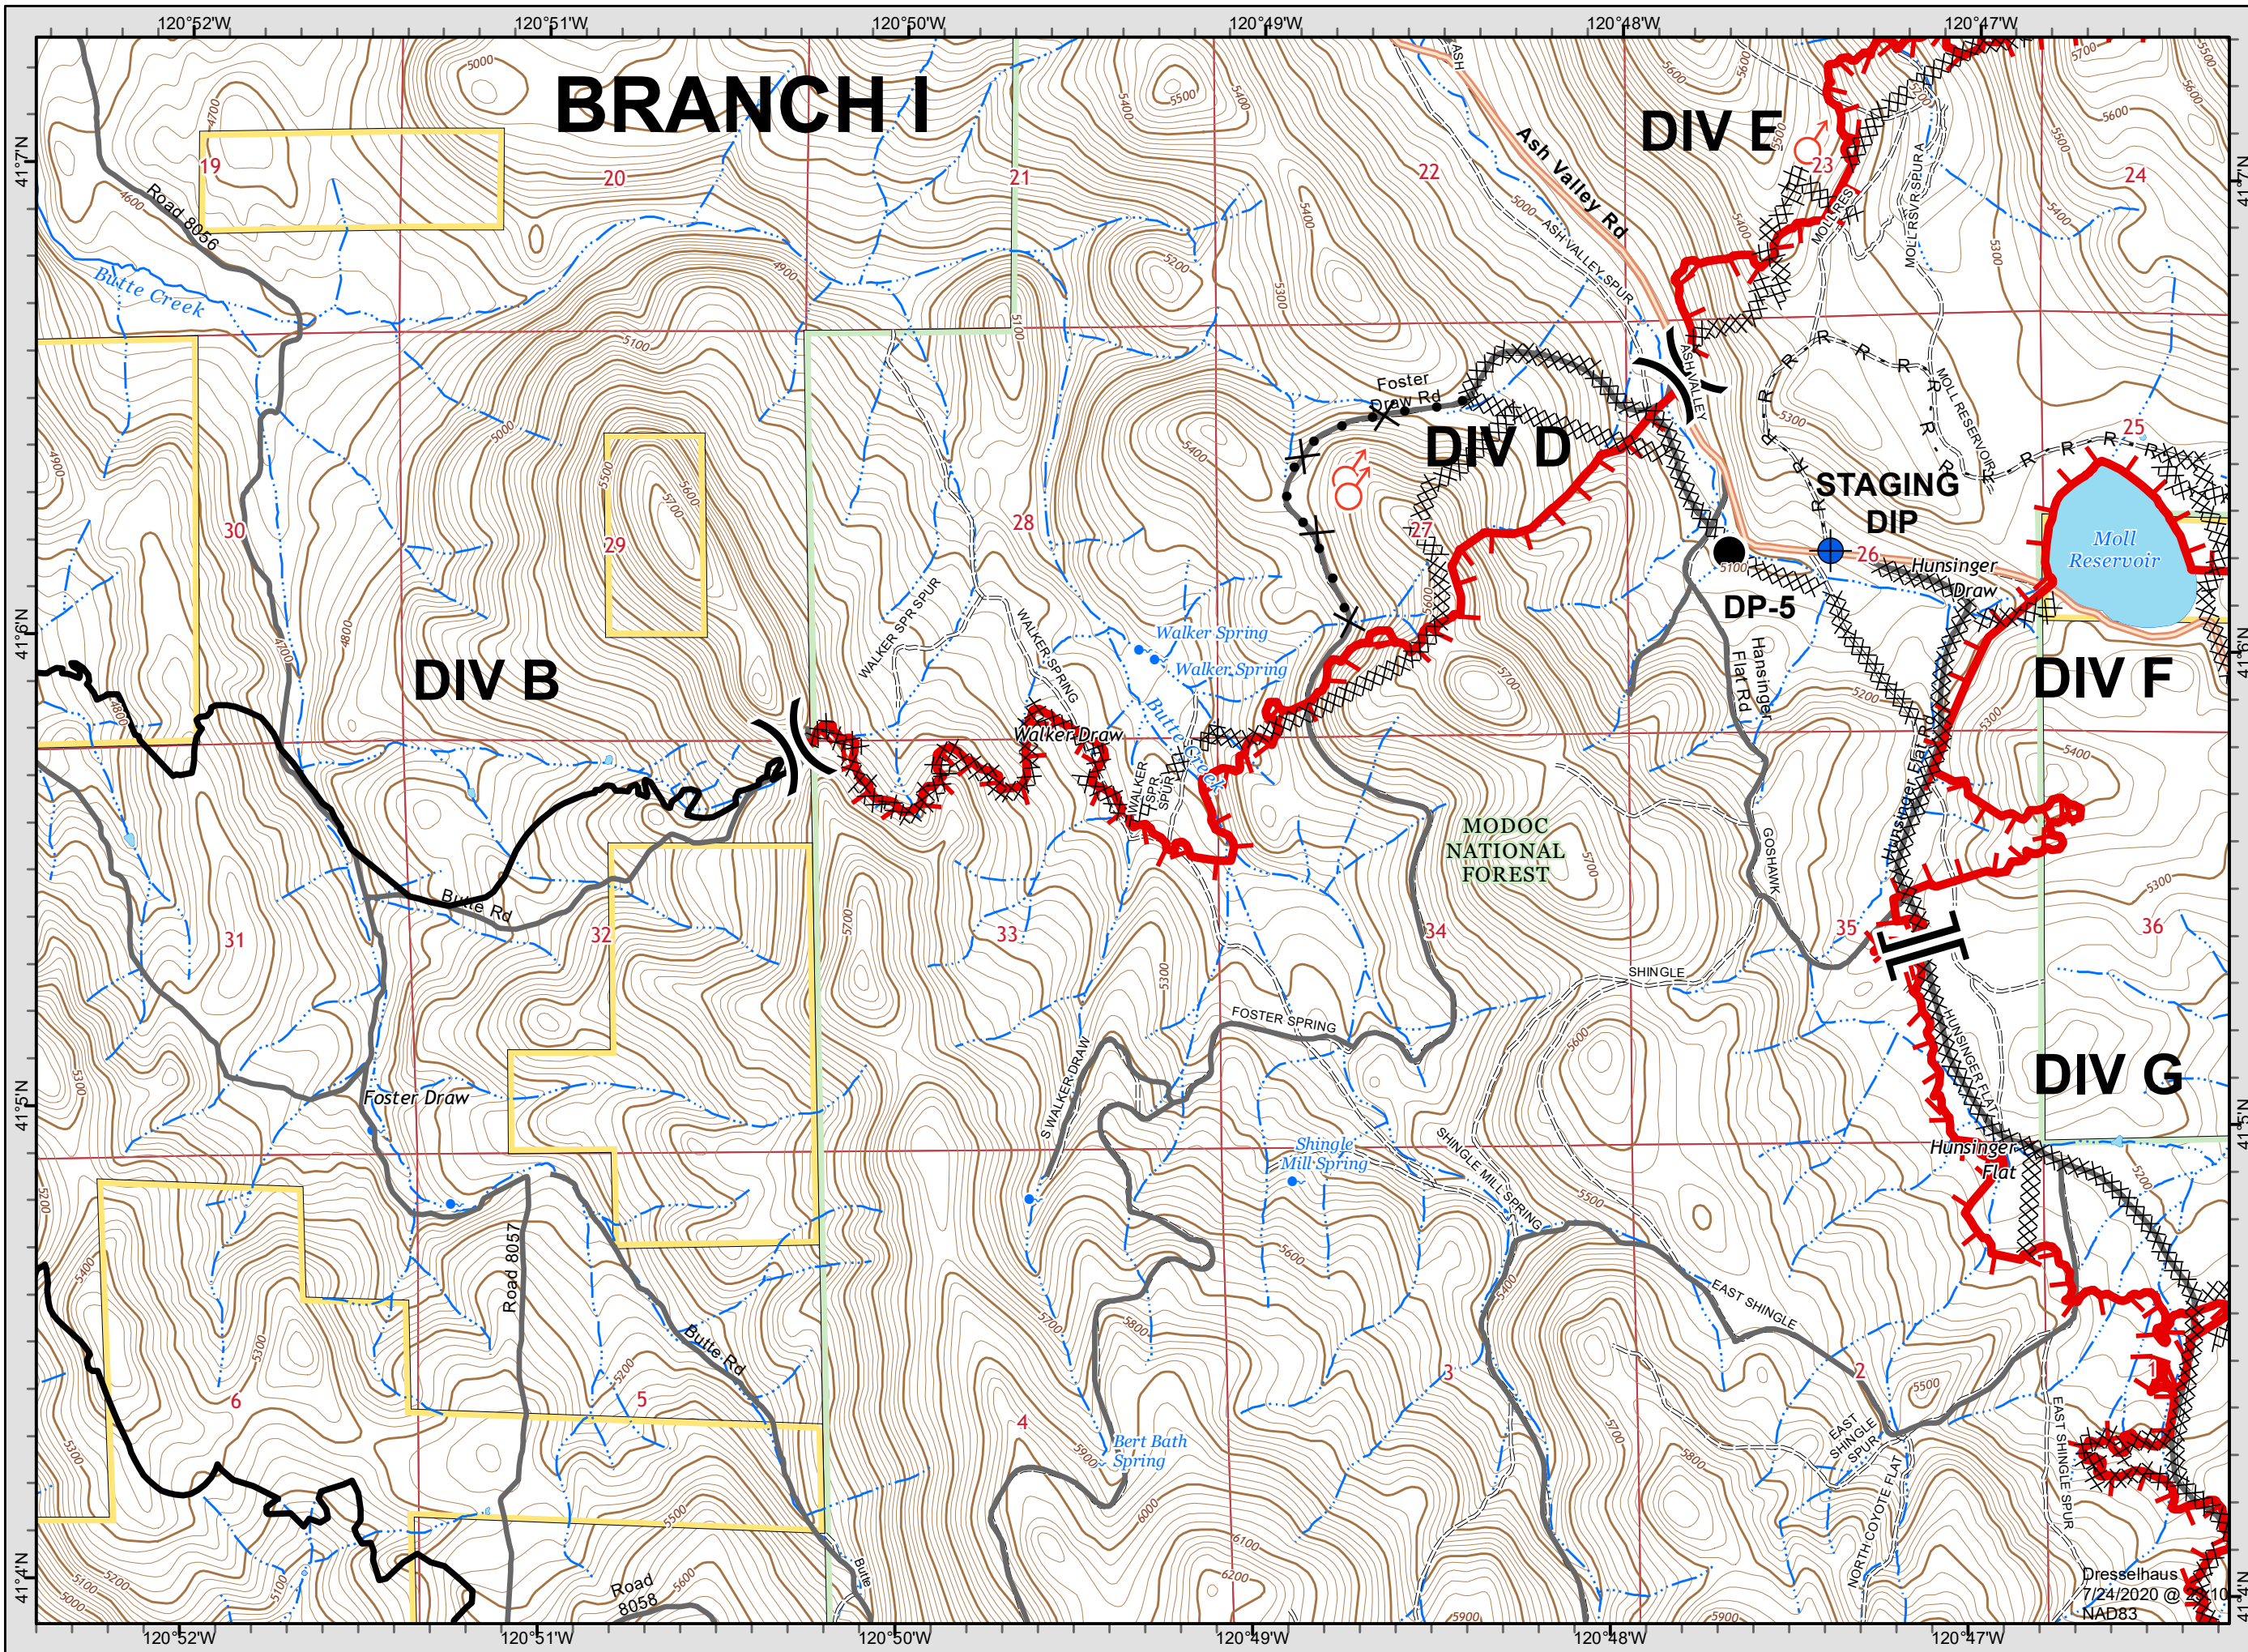

BRANCH I

Gold Incident
CA-LMU-003917
July 25, 2020
IAP Map
Page 8

1. **Legend**
2. ( ) Division
   - [ ] Branch
   - Completed Line
   - Uncontrolled Fire Edge
   - XXXXX Completed Dozer Line
   - X• Proposed Dozer Line
   - Drop Point
   - ♂ Spot Fire
   - Helispot
   - ⊙ Staging Area
   - ⊙ Water Source
   - 🌿 Sensitive Habitat- BLM

0 0.25 0.5
Miles

↑
N

Dresselhaus
7/24/2020 @ 2:10
NAD83