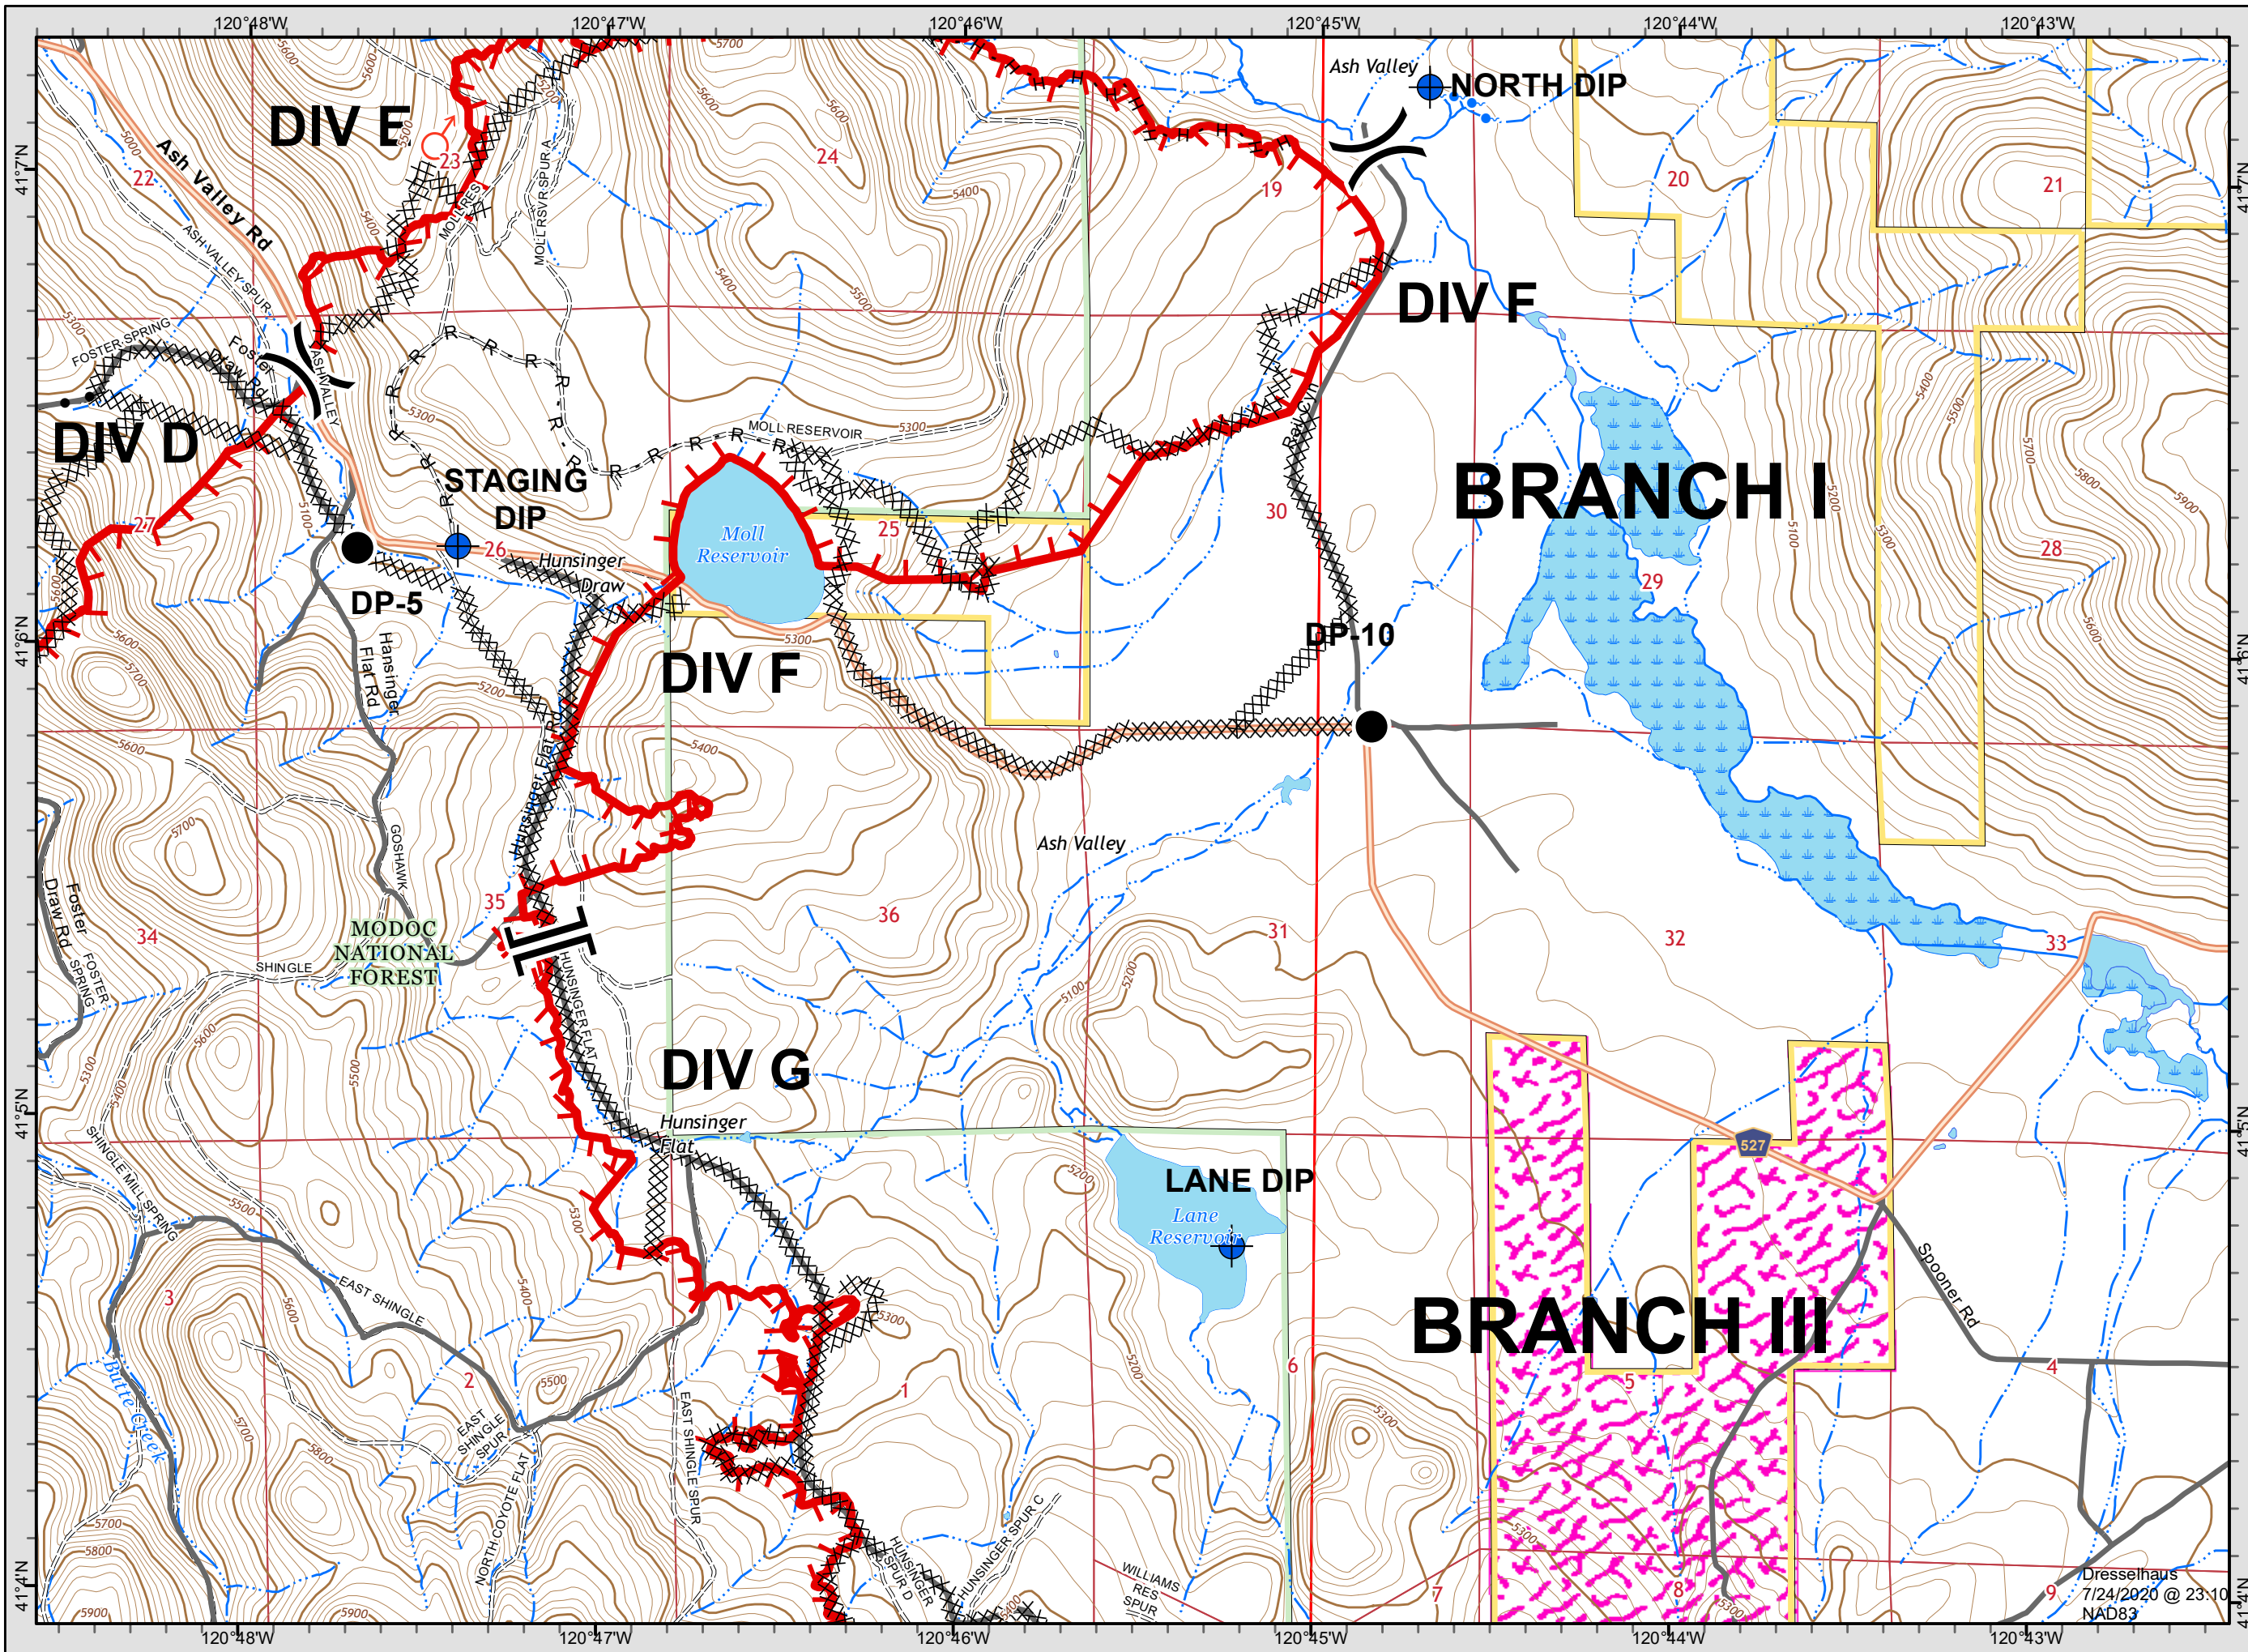

Gold Incident
CA-LMU-003917
July 25, 2020
IAP Map
Page 9

1. **Legend**
2. ( ) Division
   - [ ] Branch
   - Completed Line
   - Uncontrolled Fire Edge
   - XXXXX Completed Dozer Line
   - X• Proposed Dozer Line
   - Drop Point
   - ♂ Spot Fire
   - Helispot
   - ⊙ Staging Area
   - ⊙ Water Source
   - Sensitive Habitat- BLM

Dresselhaus
7/24/2020 @ 23:10
NAD83