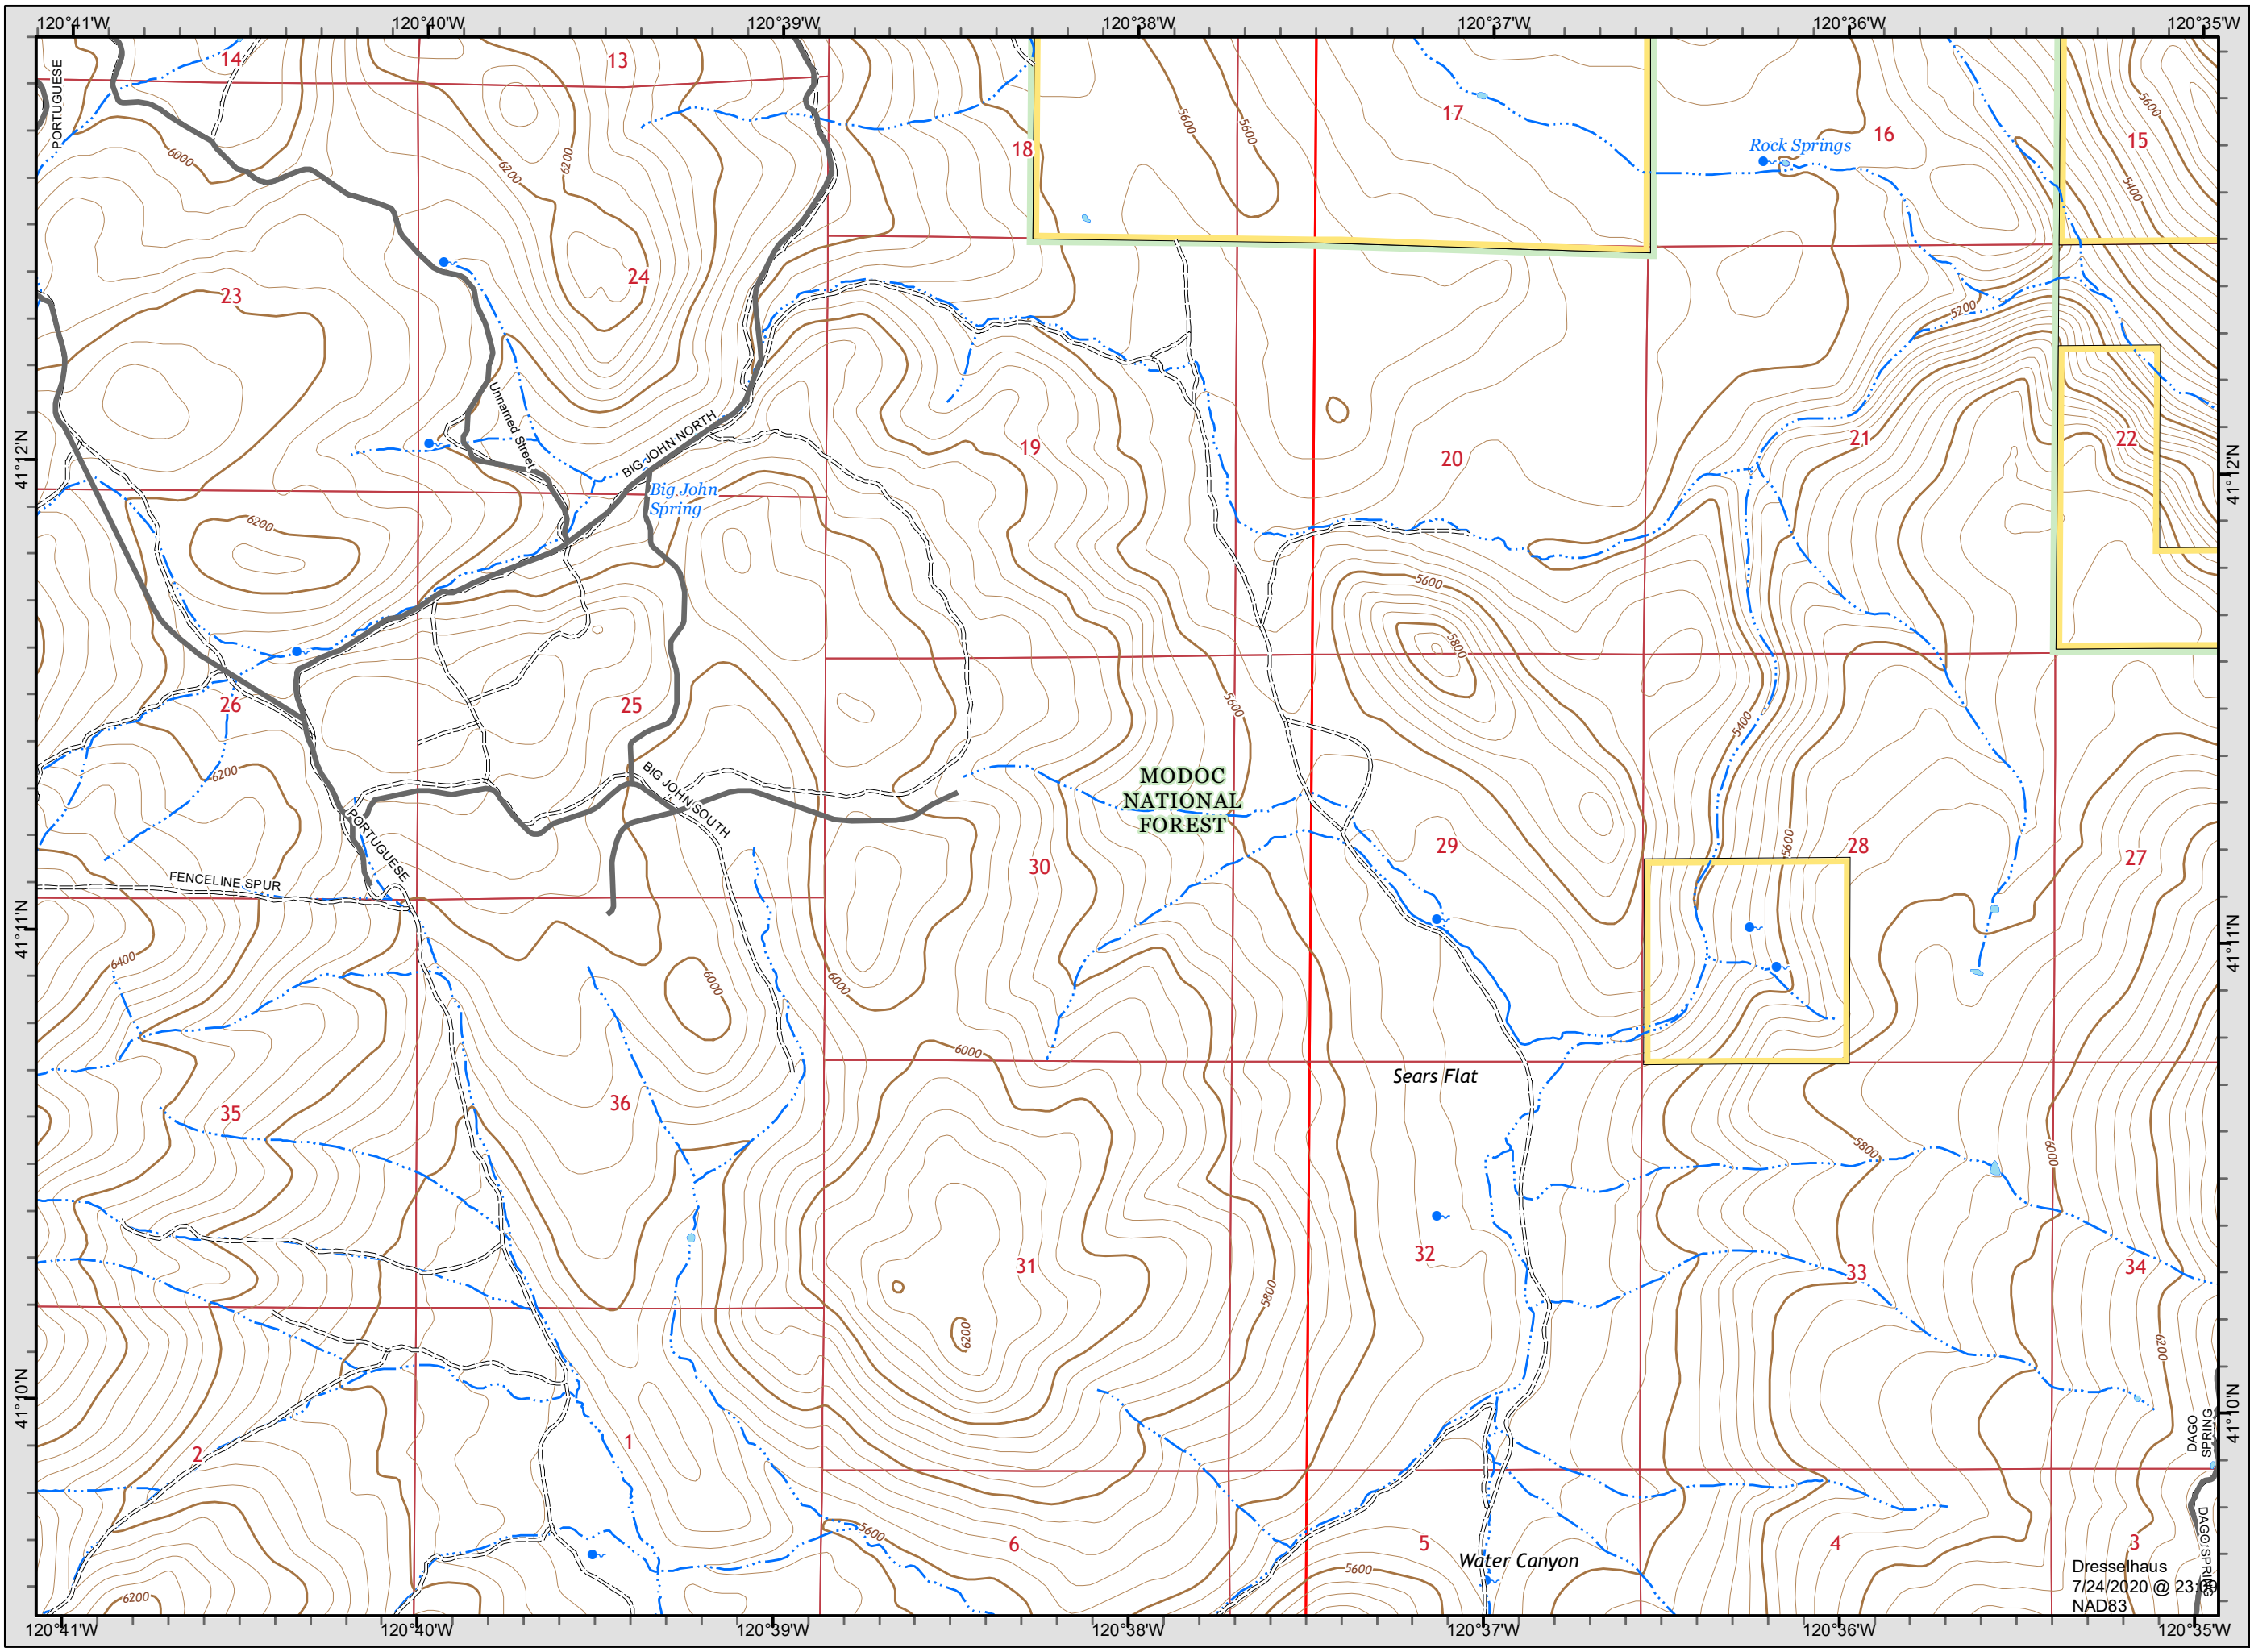

Gold Incident
CA-LMU-003917
July 25, 2020
IAP Map
Index

Legend

- () Division
- || Branch
- Completed Line
- ┌ Uncontrolled Fire Edge
- XXXXX Completed Dozer Line
- ⊗ Proposed Dozer Line
- Drop Point
- ♂ Spot Fire
- Helispot
- ⊙ Staging Area
- ⊙ Water Source
- ▭ Sensitive Habitat- BLM

Dresselhaus
 7/24/2020 @ 23:09
 NAD83

Gold Incident
CA-LMU-003917
July 25, 2020
IAP Map
Page 1

- Legend**
- () Division
 - [] Branch
 - Completed Line
 - Uncontrolled Fire Edge
 - XXXXX Completed Dozer Line
 - Proposed Dozer Line
 - Drop Point
 - ♂ Spot Fire
 - Helispot
 - ⊙ Staging Area
 - ⊙ Water Source
 - 🌿 Sensitive Habitat- BLM

Dresselhaus
 7/24/2020 @ 23:09
 NAD83

Gold Incident
CA-LMU-003917
July 25, 2020
IAP Map
Page 2

Legend

- () Division
- [] Branch
- Completed Line
- ┌ Uncontrolled Fire Edge
- ▣ Completed Dozer Line
- ⊗ Proposed Dozer Line
- Drop Point
- ♂ Spot Fire
- Helispot
- ⊙ Staging Area
- ⊙ Water Source
- 🌿 Sensitive Habitat- BLM

Dresselhaus
 7/24/2020 @ 23:08
 NAD83

Gold Incident
CA-LMU-003917
July 25, 2020
IAP Map
Page 3

Legend

- () Division
- [] Branch
- Completed Line
- Uncontrolled Fire Edge
- XXXXX Completed Dozer Line
- X• Proposed Dozer Line
- Drop Point
- ♂ Spot Fire
- Helispot
- ⊙ Staging Area
- ⊙ Water Source
- 🌿 Sensitive Habitat- BLM