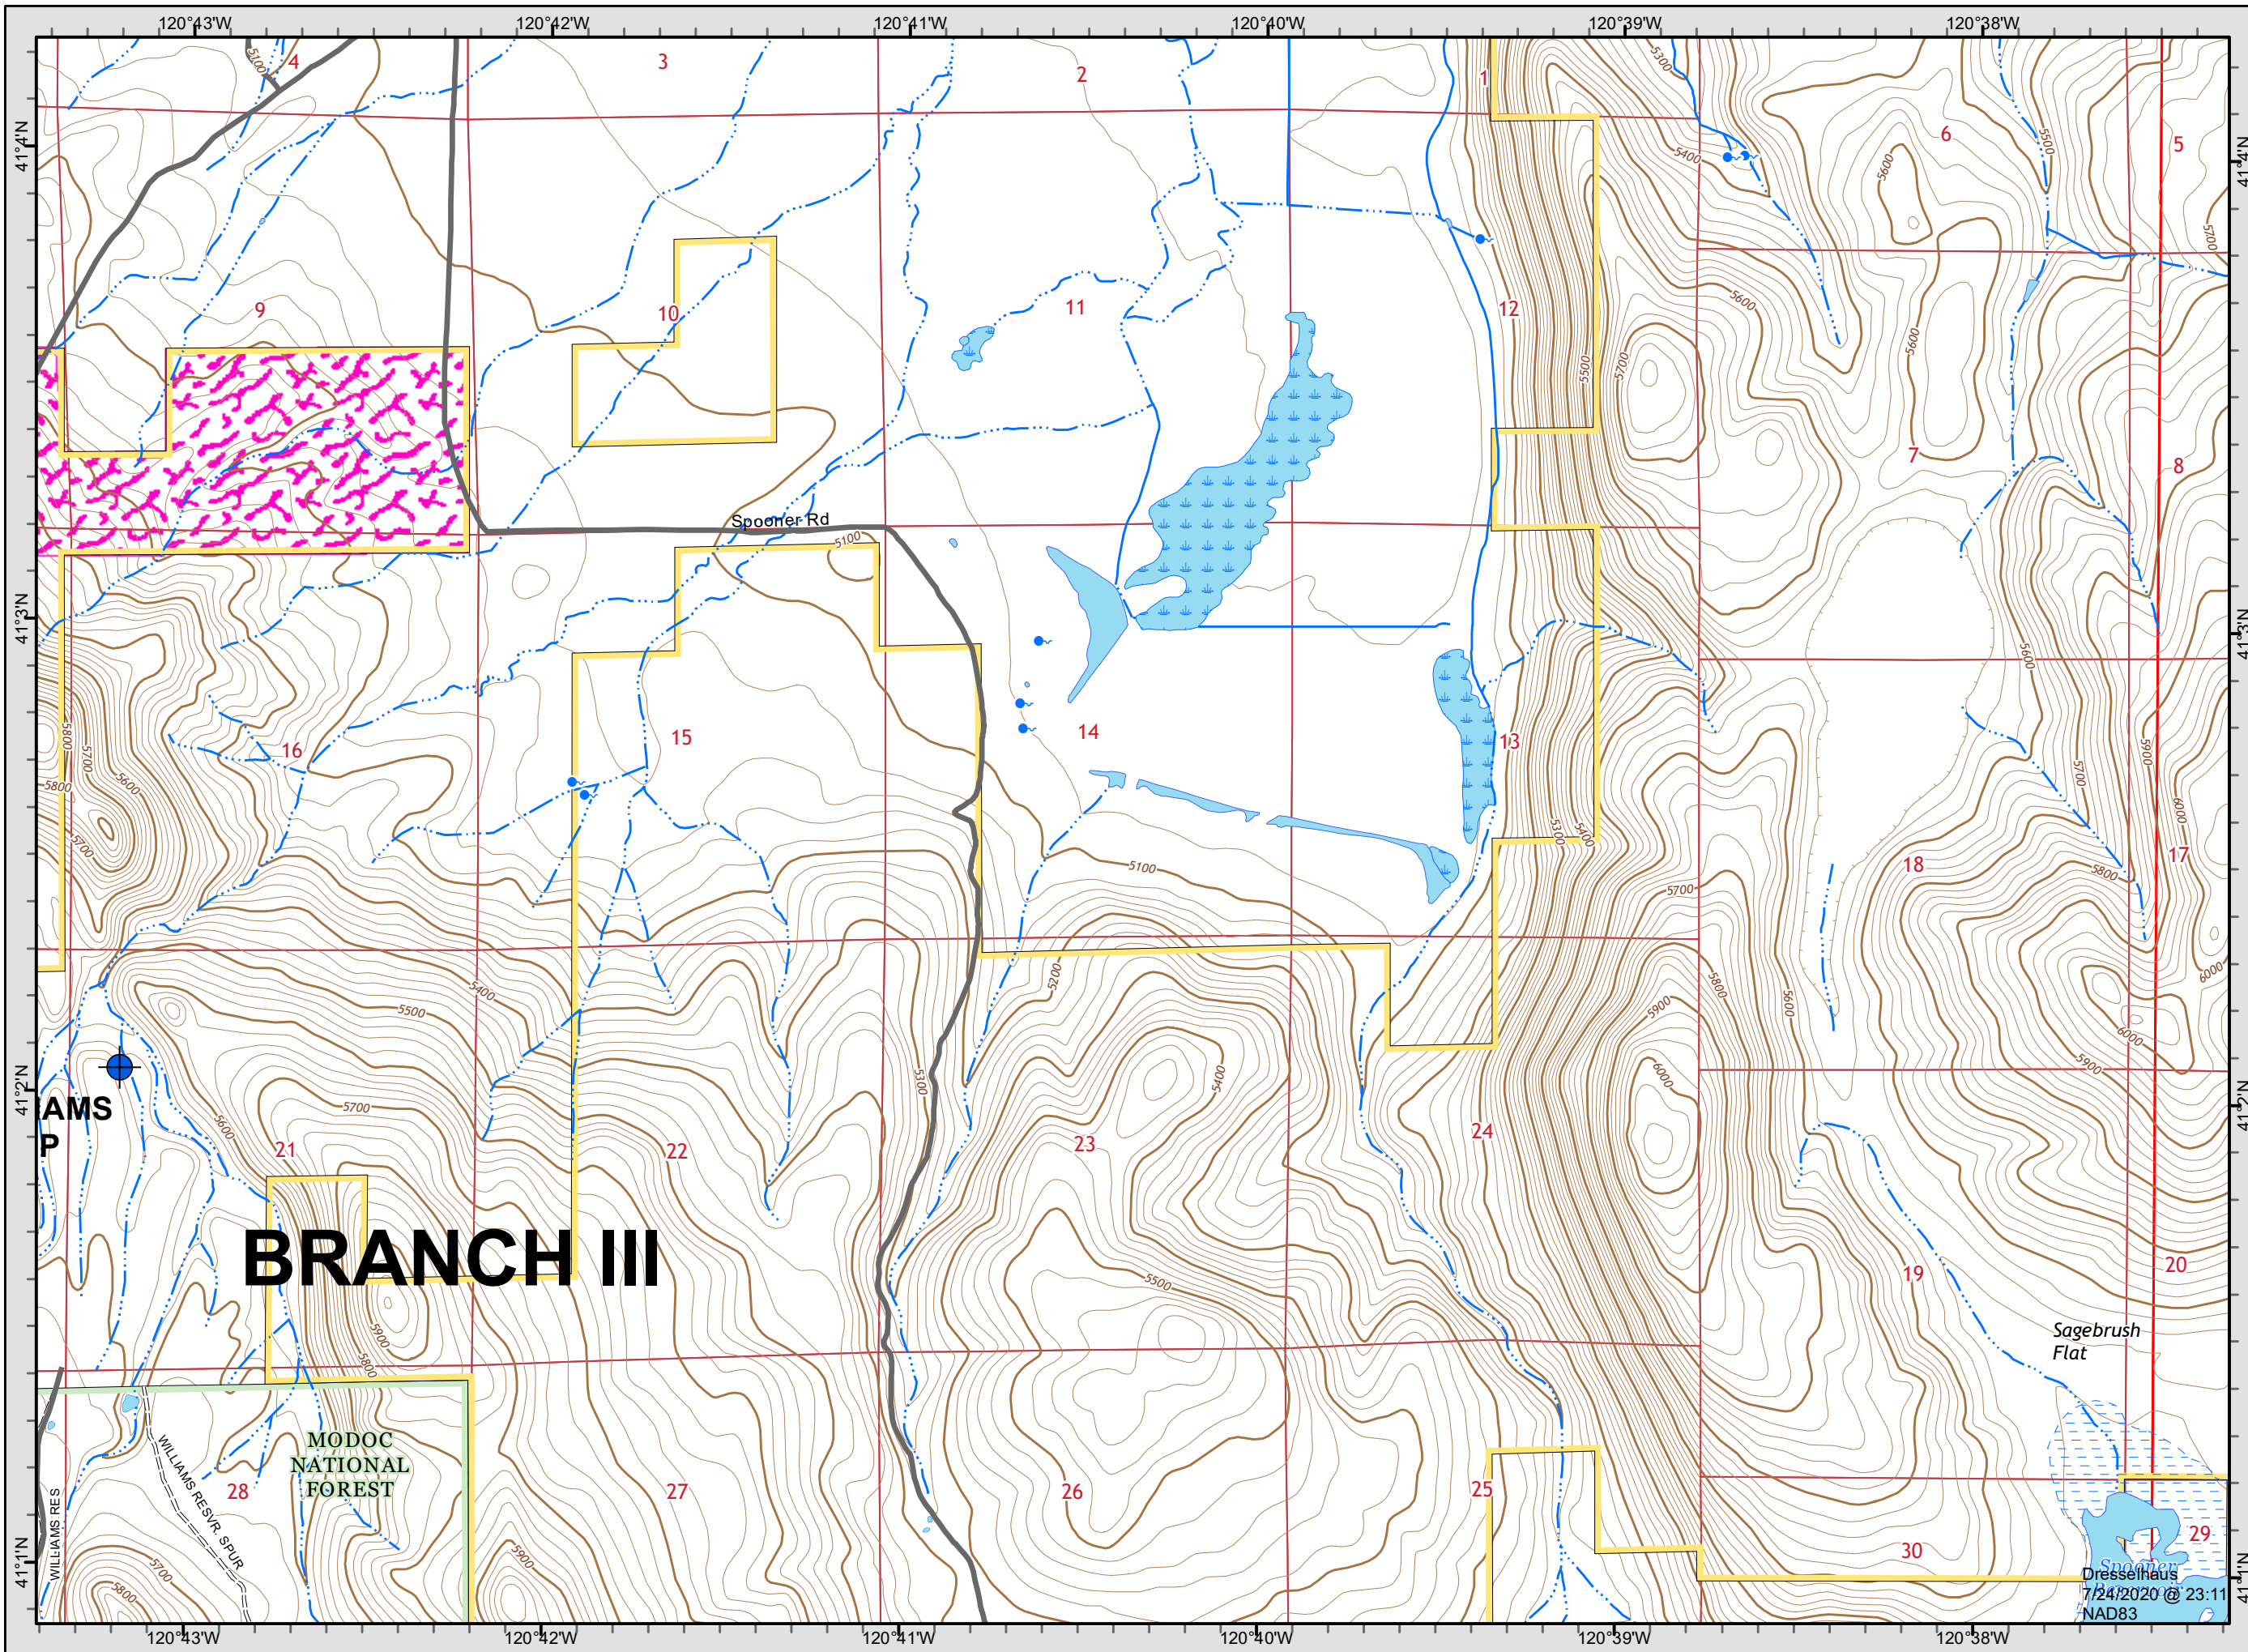

Gold Incident
CA-LMU-003917
July 25, 2020
IAP Map
Page 14

Legend

- ( ) Division
- [ ] Branch
- Completed Line
- Uncontrolled Fire Edge
- XXXXX Completed Dozer Line
- X• Proposed Dozer Line
- Drop Point
- ♂ Spot Fire
- Helispot
- ⊙ Staging Area
- ⊙ Water Source
- █ Sensitive Habitat- BLM

Drawn by
Dresselhaus
7/24/2020 @ 23:11
NAD83

BRANCH III