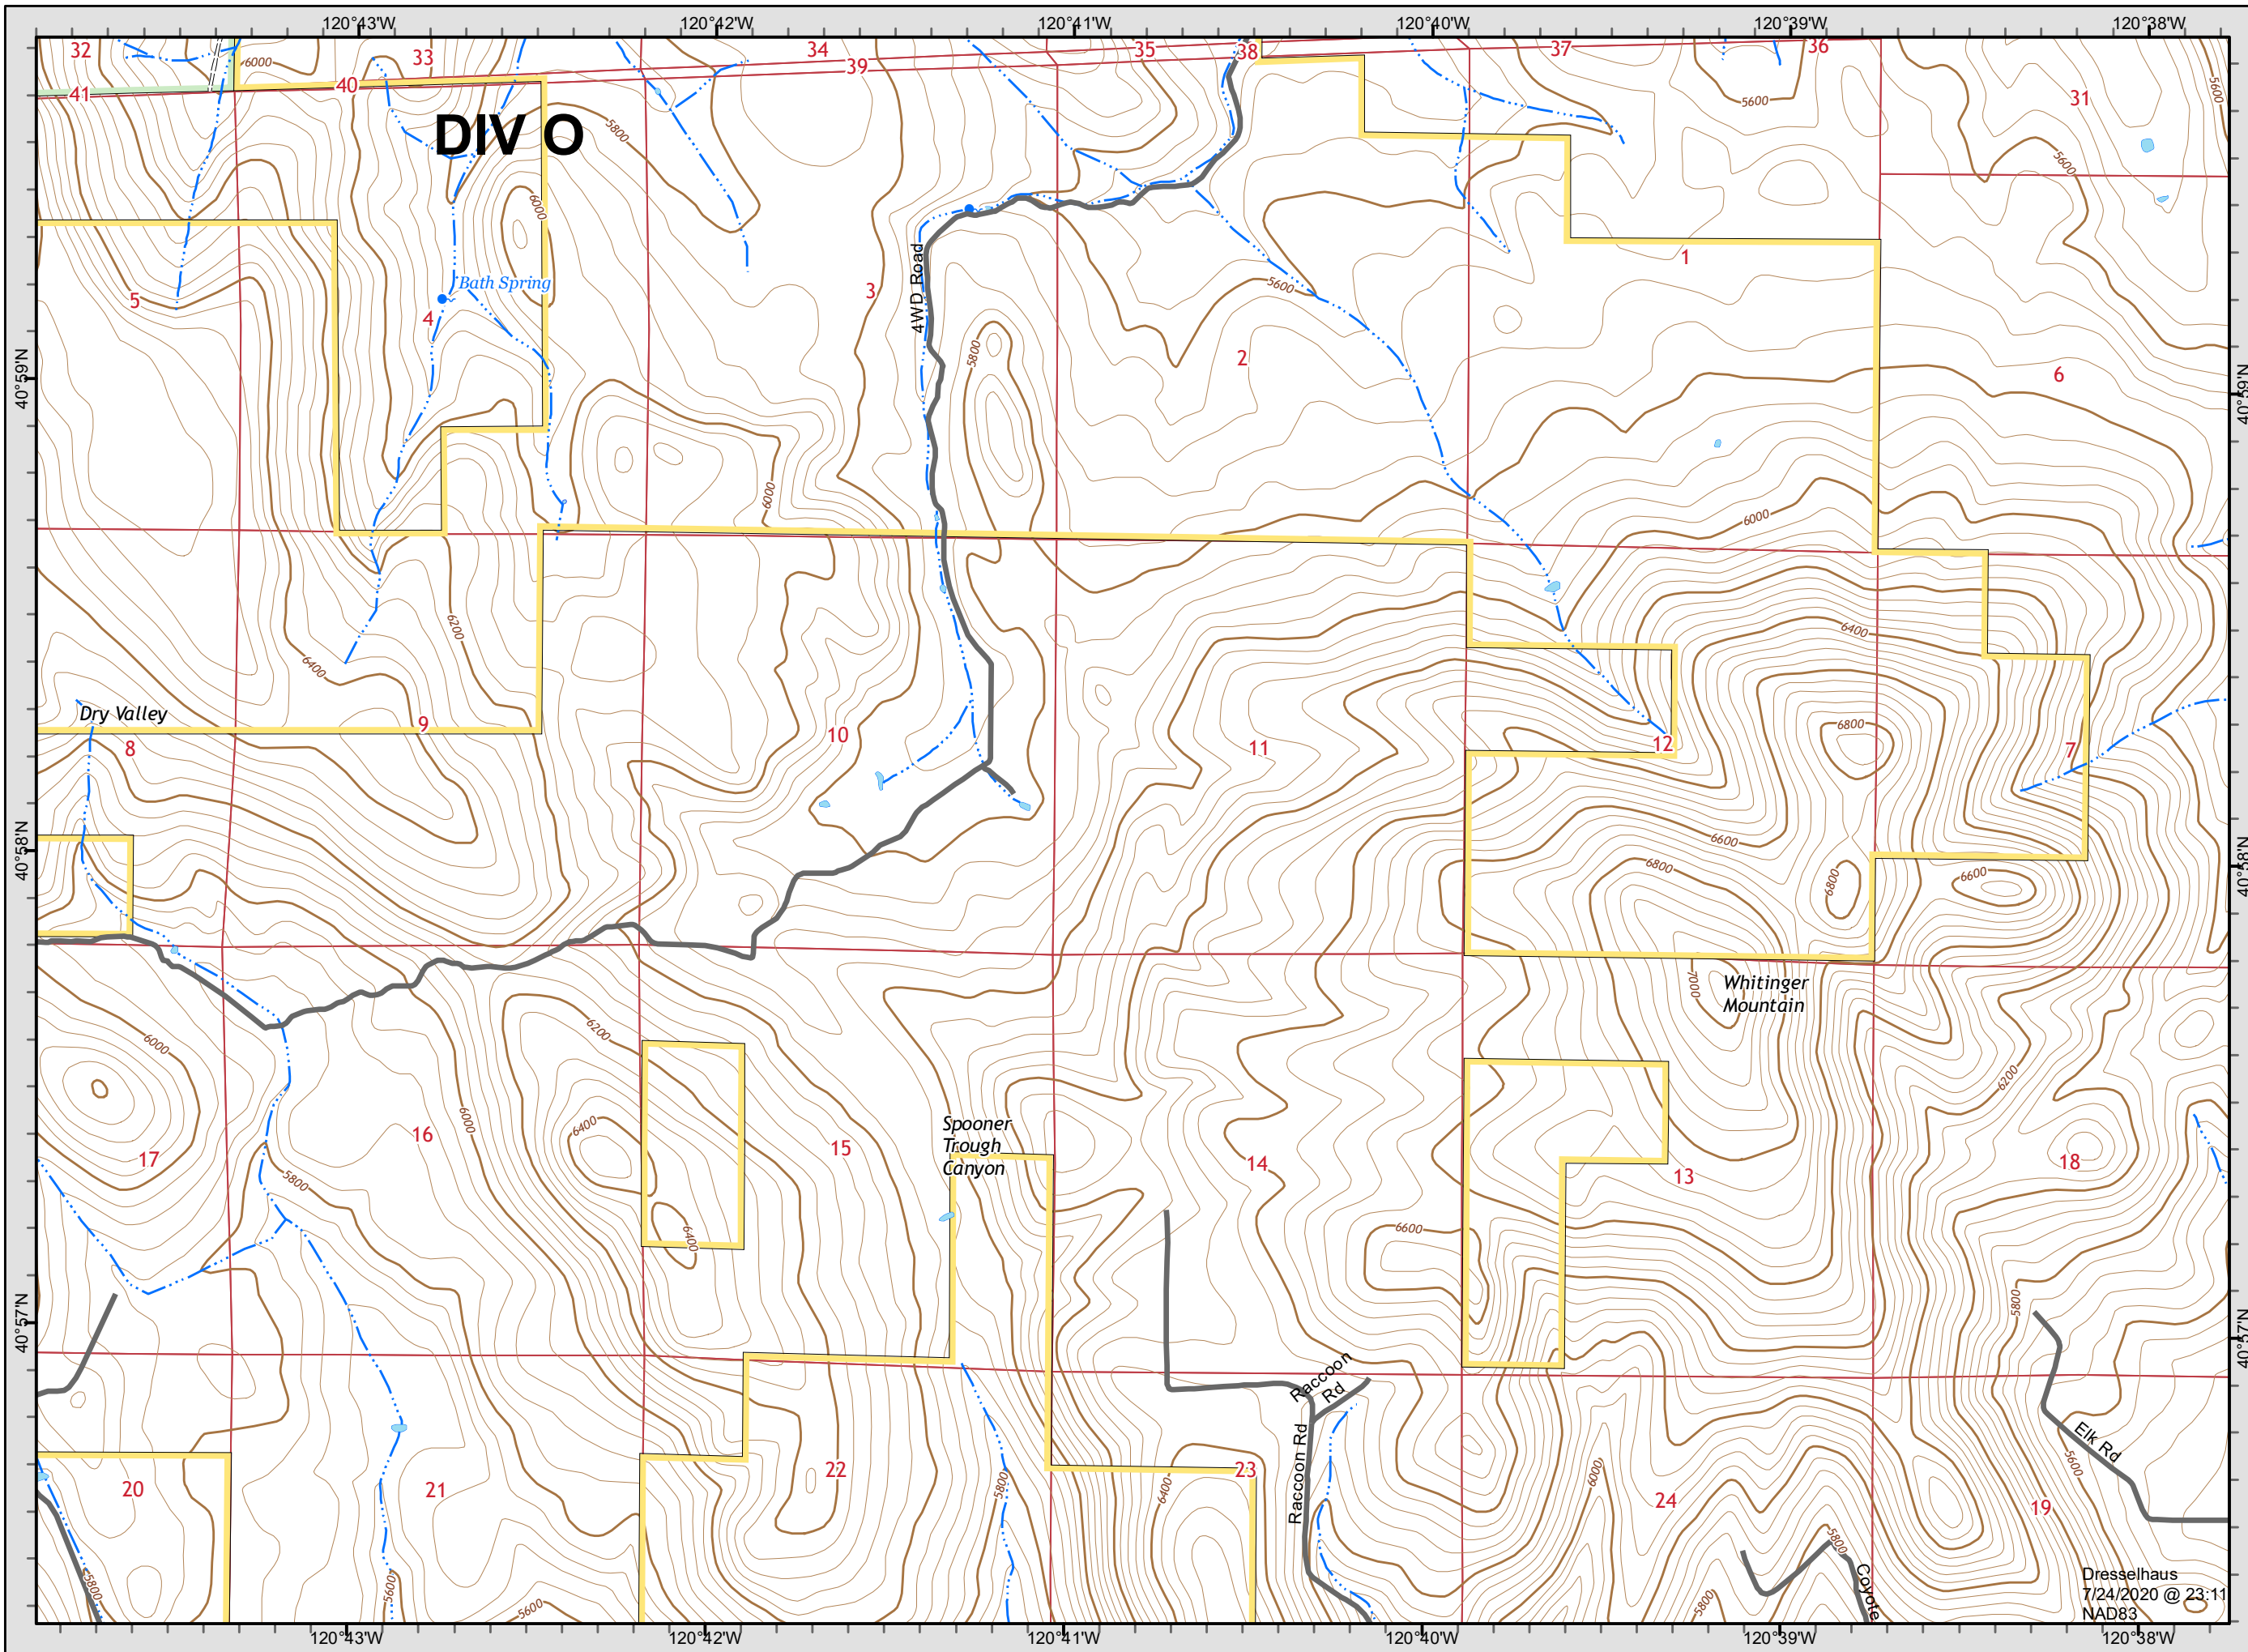

Gold Incident
CA-LMU-003917
July 25, 2020
IAP Map
Page 19

Legend

- ( ) Division
- [ ] Branch
- Completed Line
- Uncontrolled Fire Edge
- XXXX Completed Dozer Line
- X• Proposed Dozer Line
- Drop Point
- ♂ Spot Fire
- Helispot
- Ⓢ Staging Area
- Ⓜ Water Source
- 🌿 Sensitive Habitat- BLM

Dresselhaus
7/24/2020 @ 23:11
NAD83