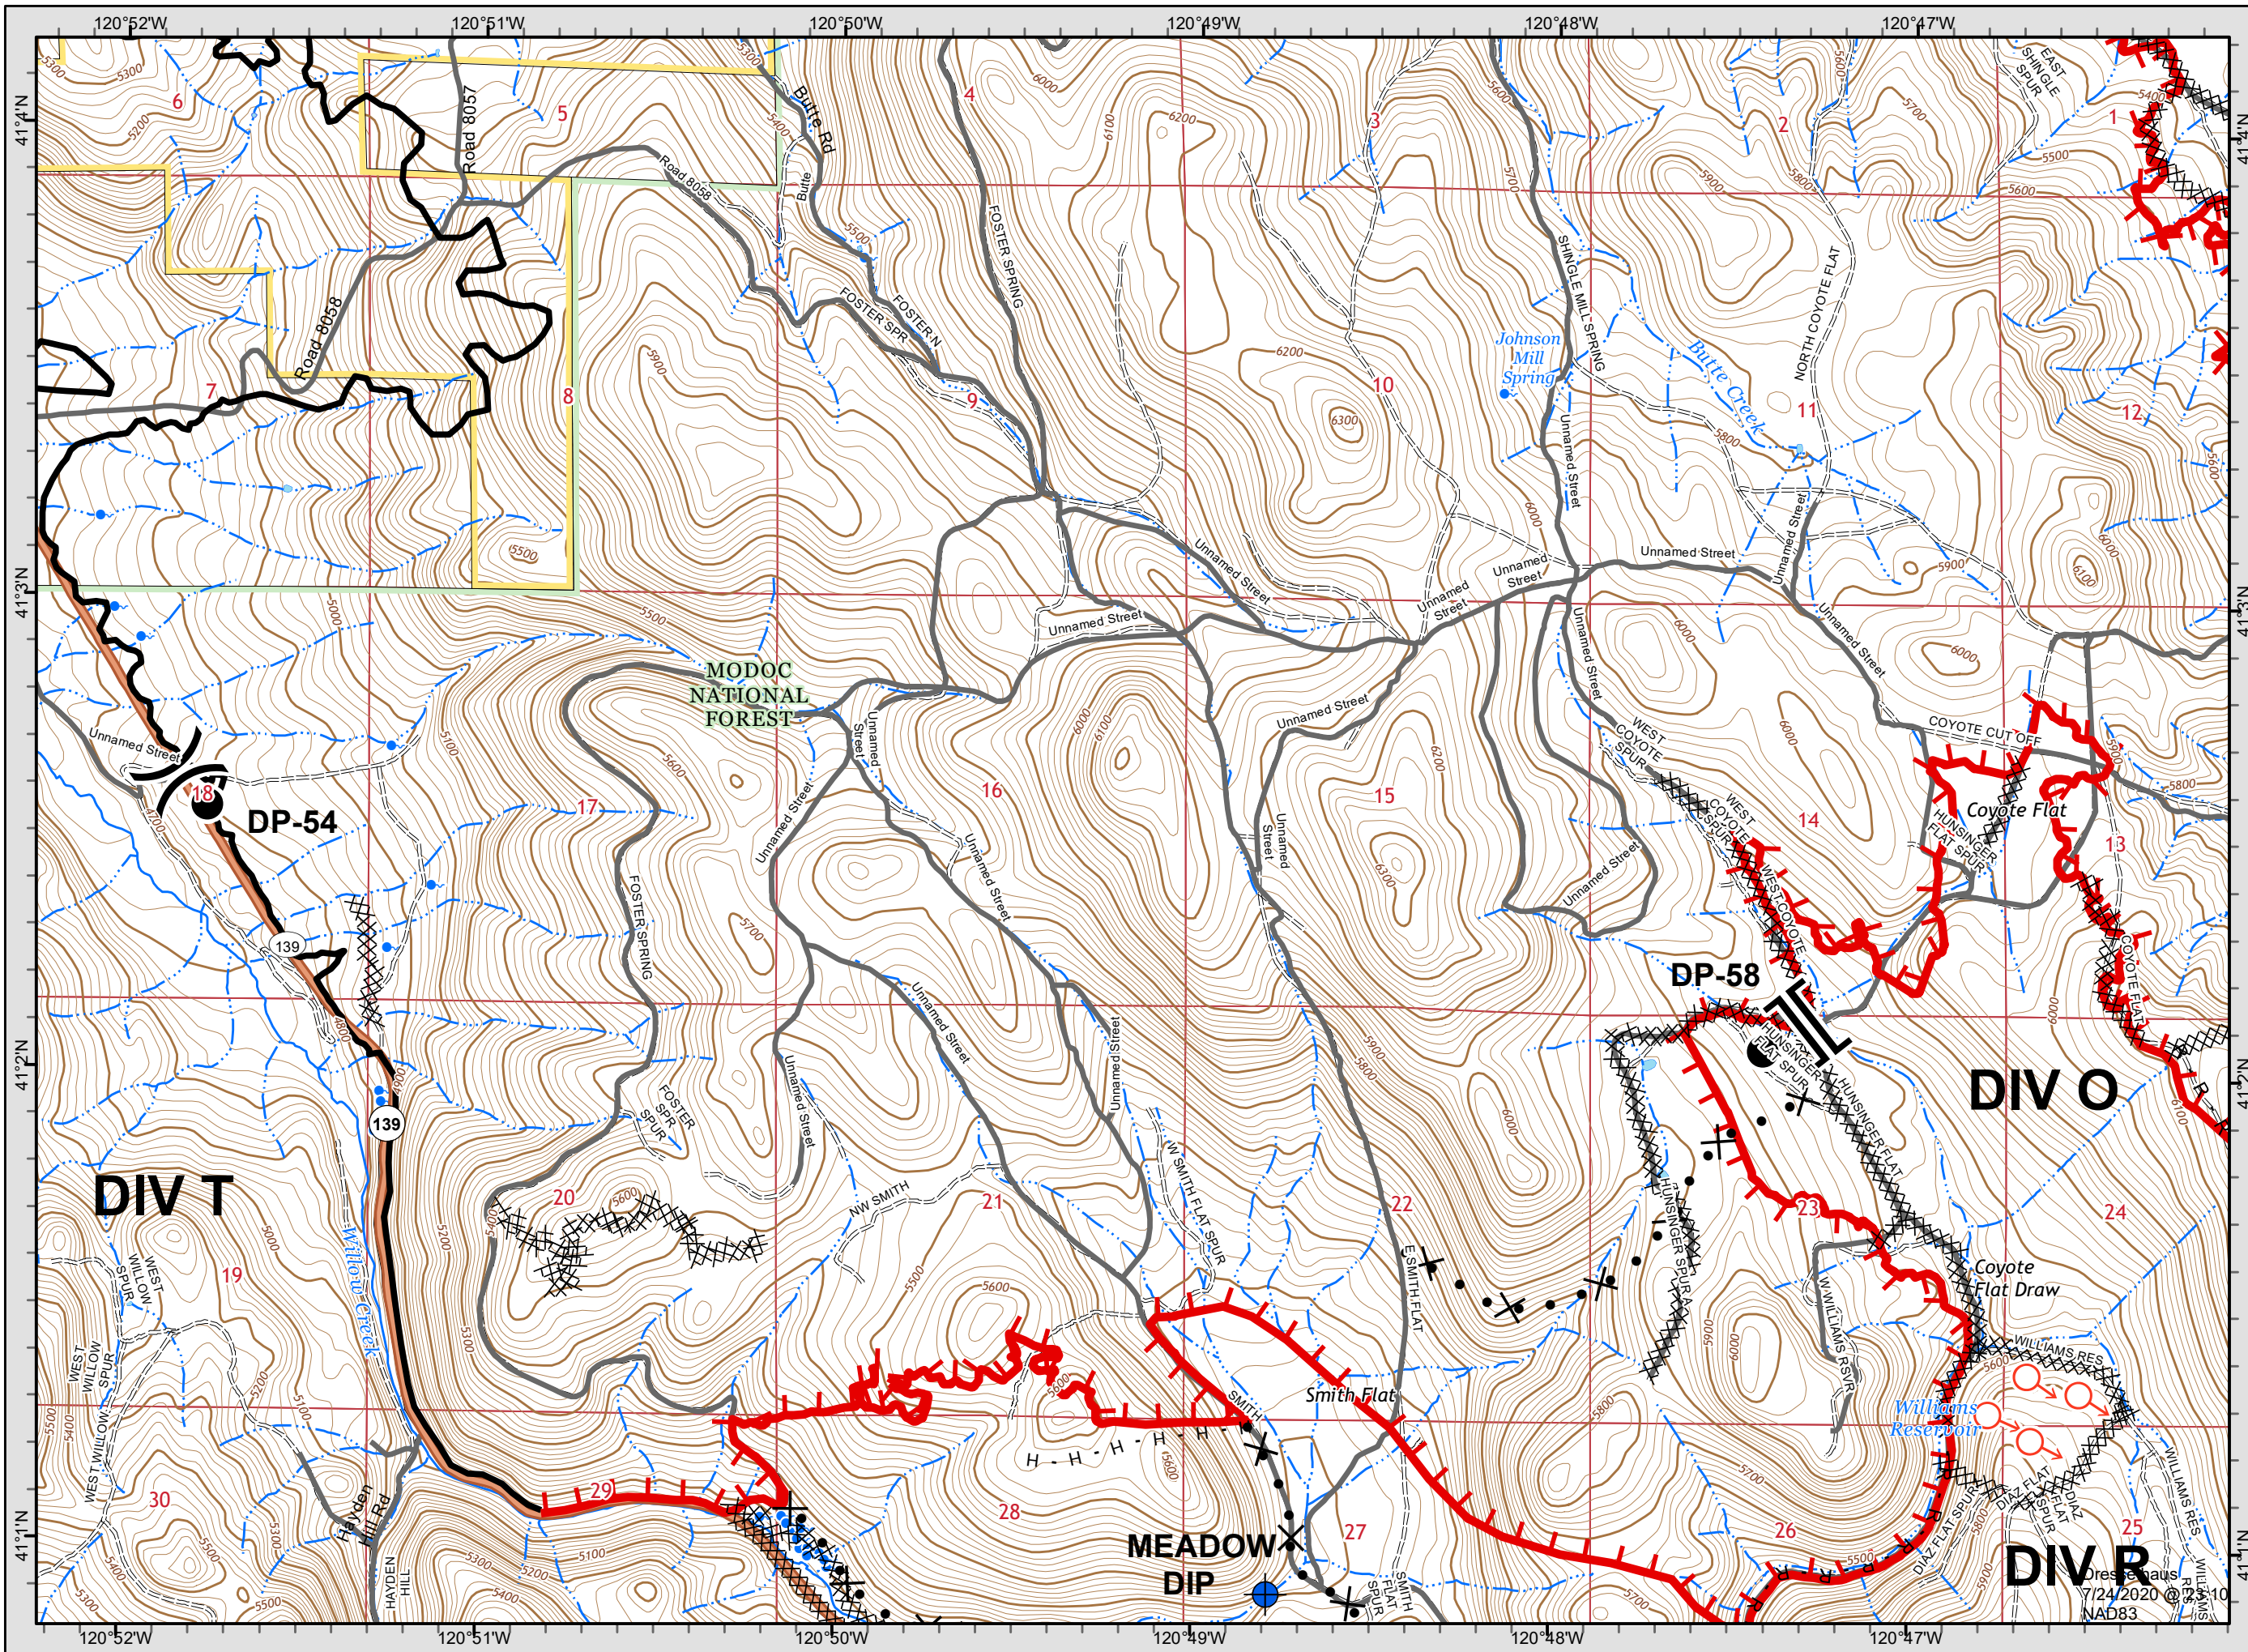

Dresselhaus
 7/24/2020 @ 23:10
 NAD83

Gold Incident
CA-LMU-003917
July 25, 2020
IAP Map
Page 11

Legend

- () Division
- [] Branch
- Completed Line
- ┌ Uncontrolled Fire Edge
- ▣ Completed Dozer Line
- ⊗ Proposed Dozer Line
- Drop Point
- ♂ Spot Fire
- Helispot
- ⊙ Staging Area
- ⊙ Water Source
- 🌿 Sensitive Habitat- BLM

Dresser
 7/24/20
 NAD83
 © 2020

Gold Incident
CA-LMU-003917
July 25, 2020
IAP Map
Page 12

Legend

- () Division
- [] Branch
- Completed Line
- ┌ Uncontrolled Fire Edge
- ▣ Completed Dozer Line
- ⊗ Proposed Dozer Line
- Drop Point
- ♂ Spot Fire
- ⊙ Staging Area
- ⊕ Water Source
- 🌿 Sensitive Habitat- BLM