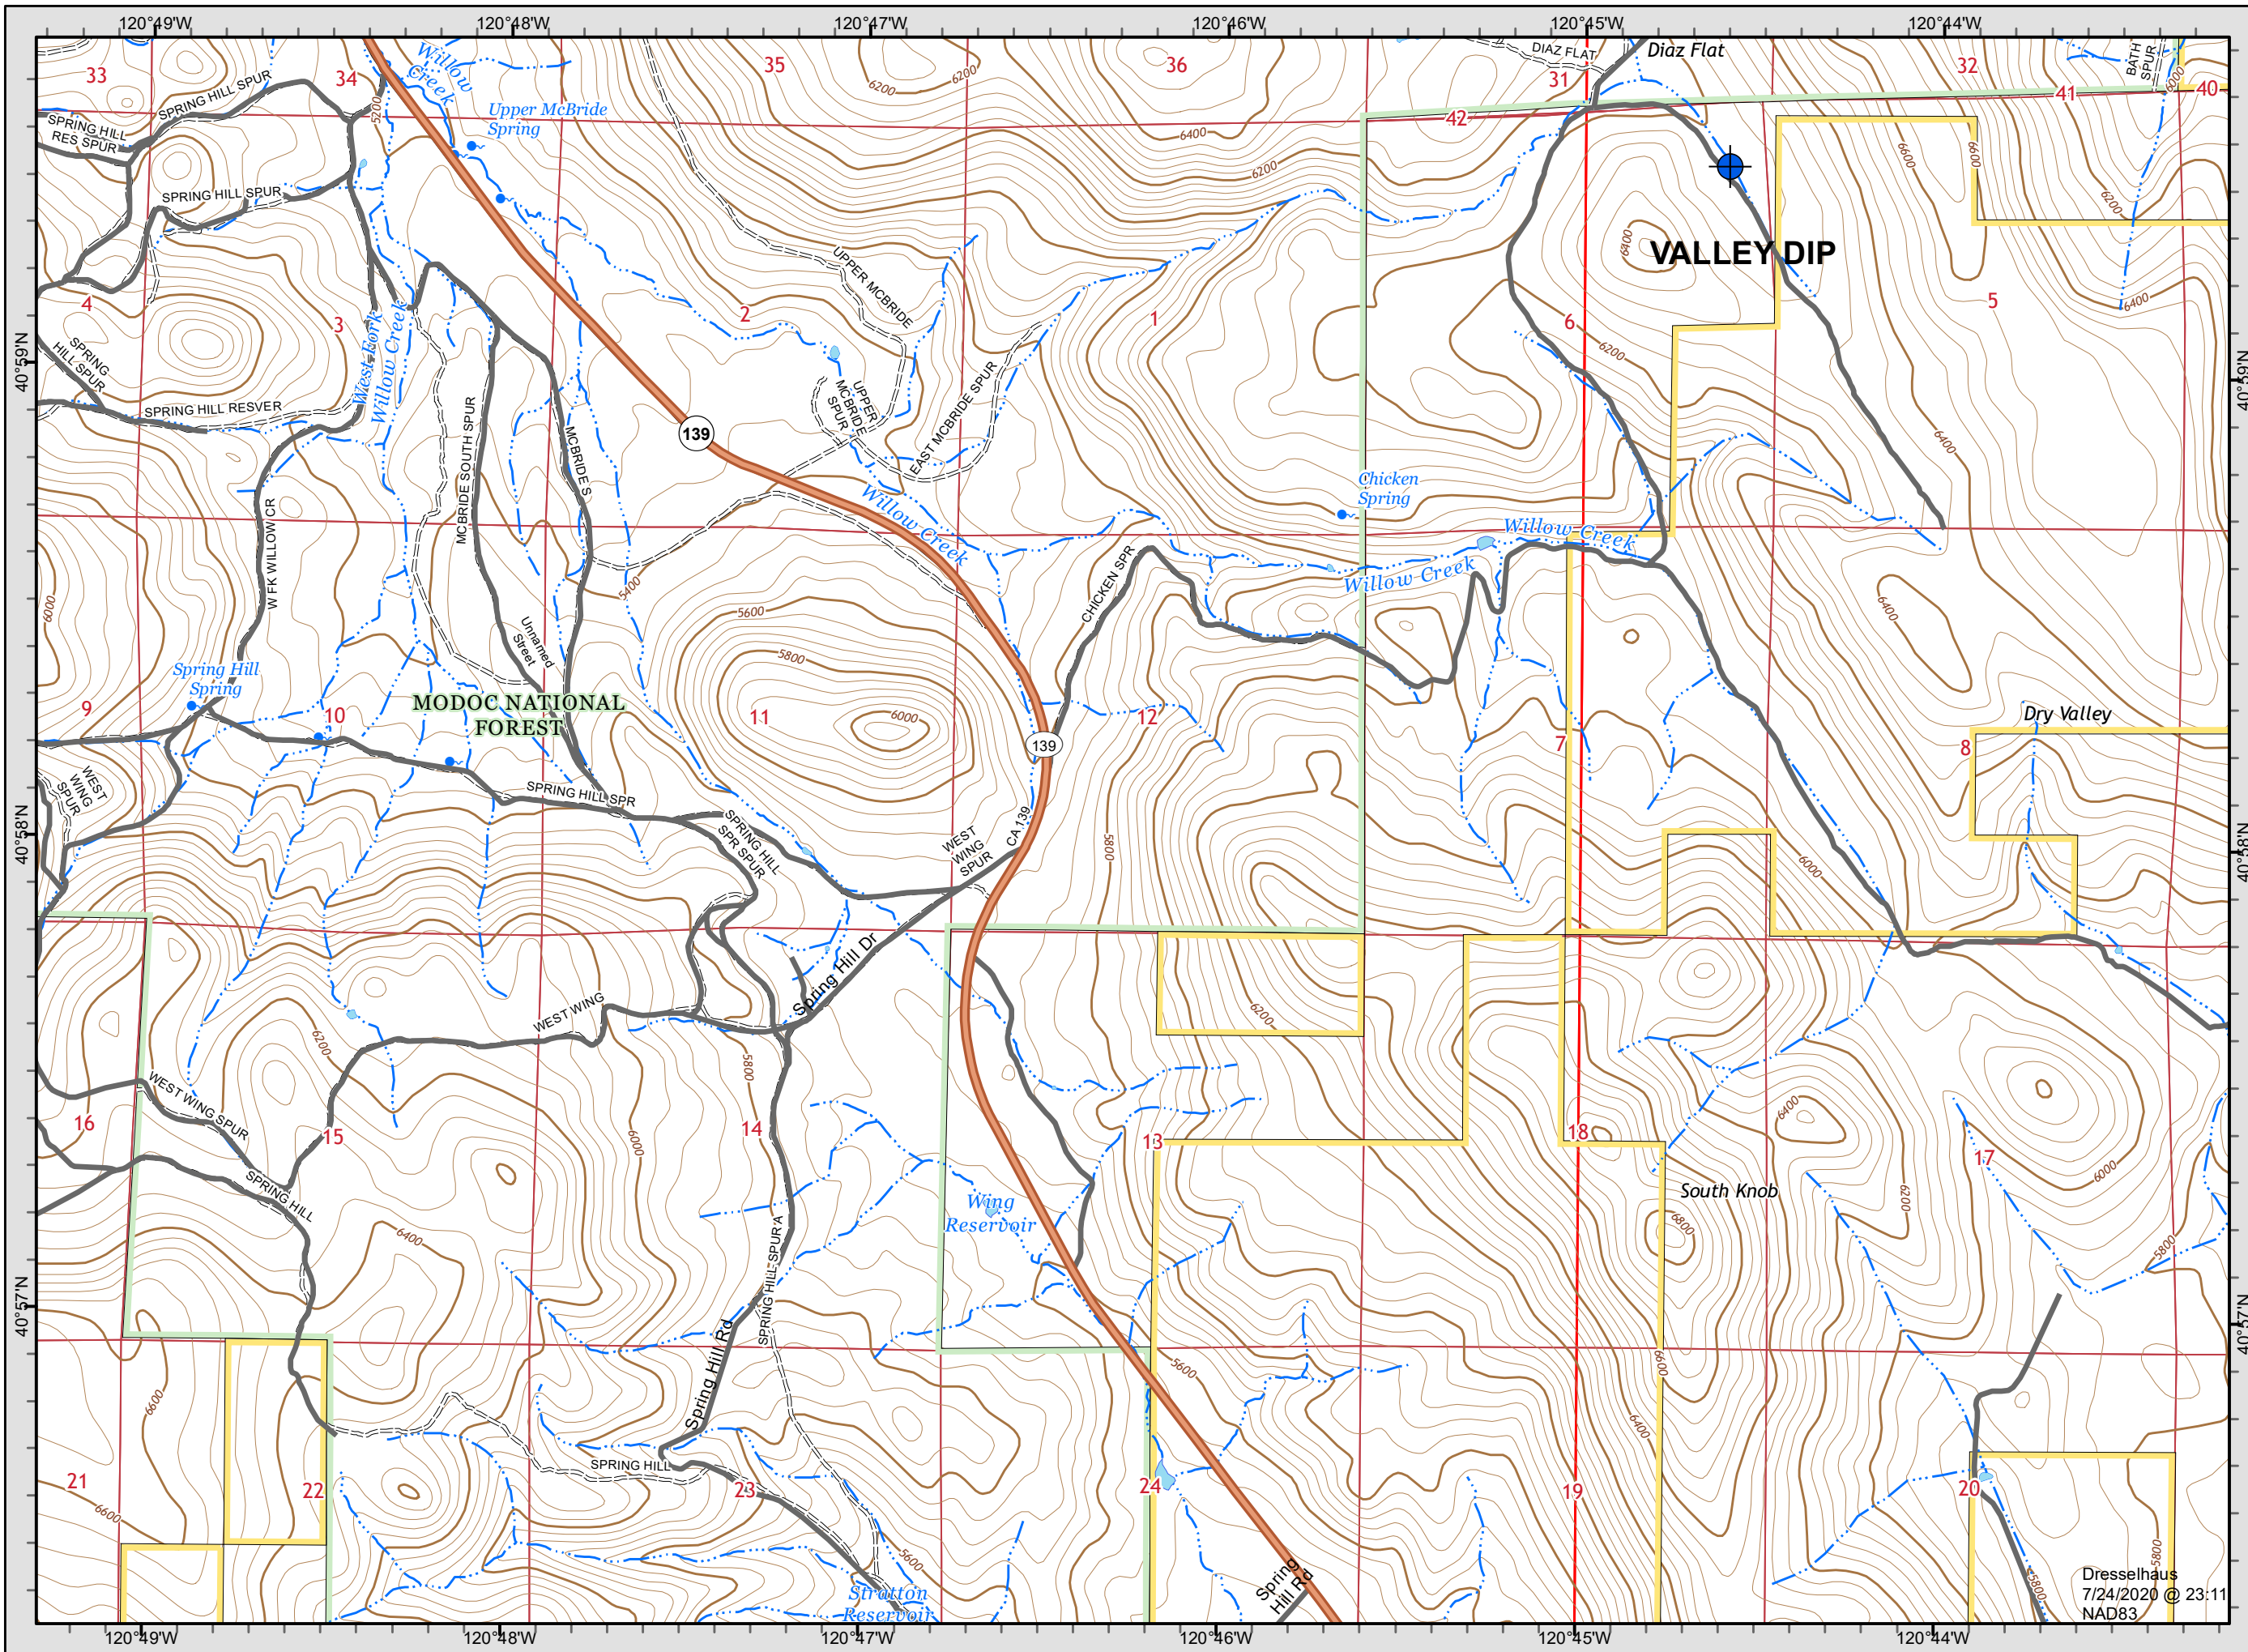

0 0.25 0.5
Miles

North Arrow

Dresselhaus
7/24/2020 @ 23:11
NAD83

Gold Incident
CA-LMU-003917
July 25, 2020
IAP Map
Page 18

Legend

- () Division
- [] Branch
- Completed Line
- Uncontrolled Fire Edge
- XXXXX Completed Dozer Line
- X • Proposed Dozer Line
- Drop Point
- ♂ Spot Fire
- Helispot
- ⊙ Staging Area
- ⊙ Water Source
- 🌿 Sensitive Habitat- BLM