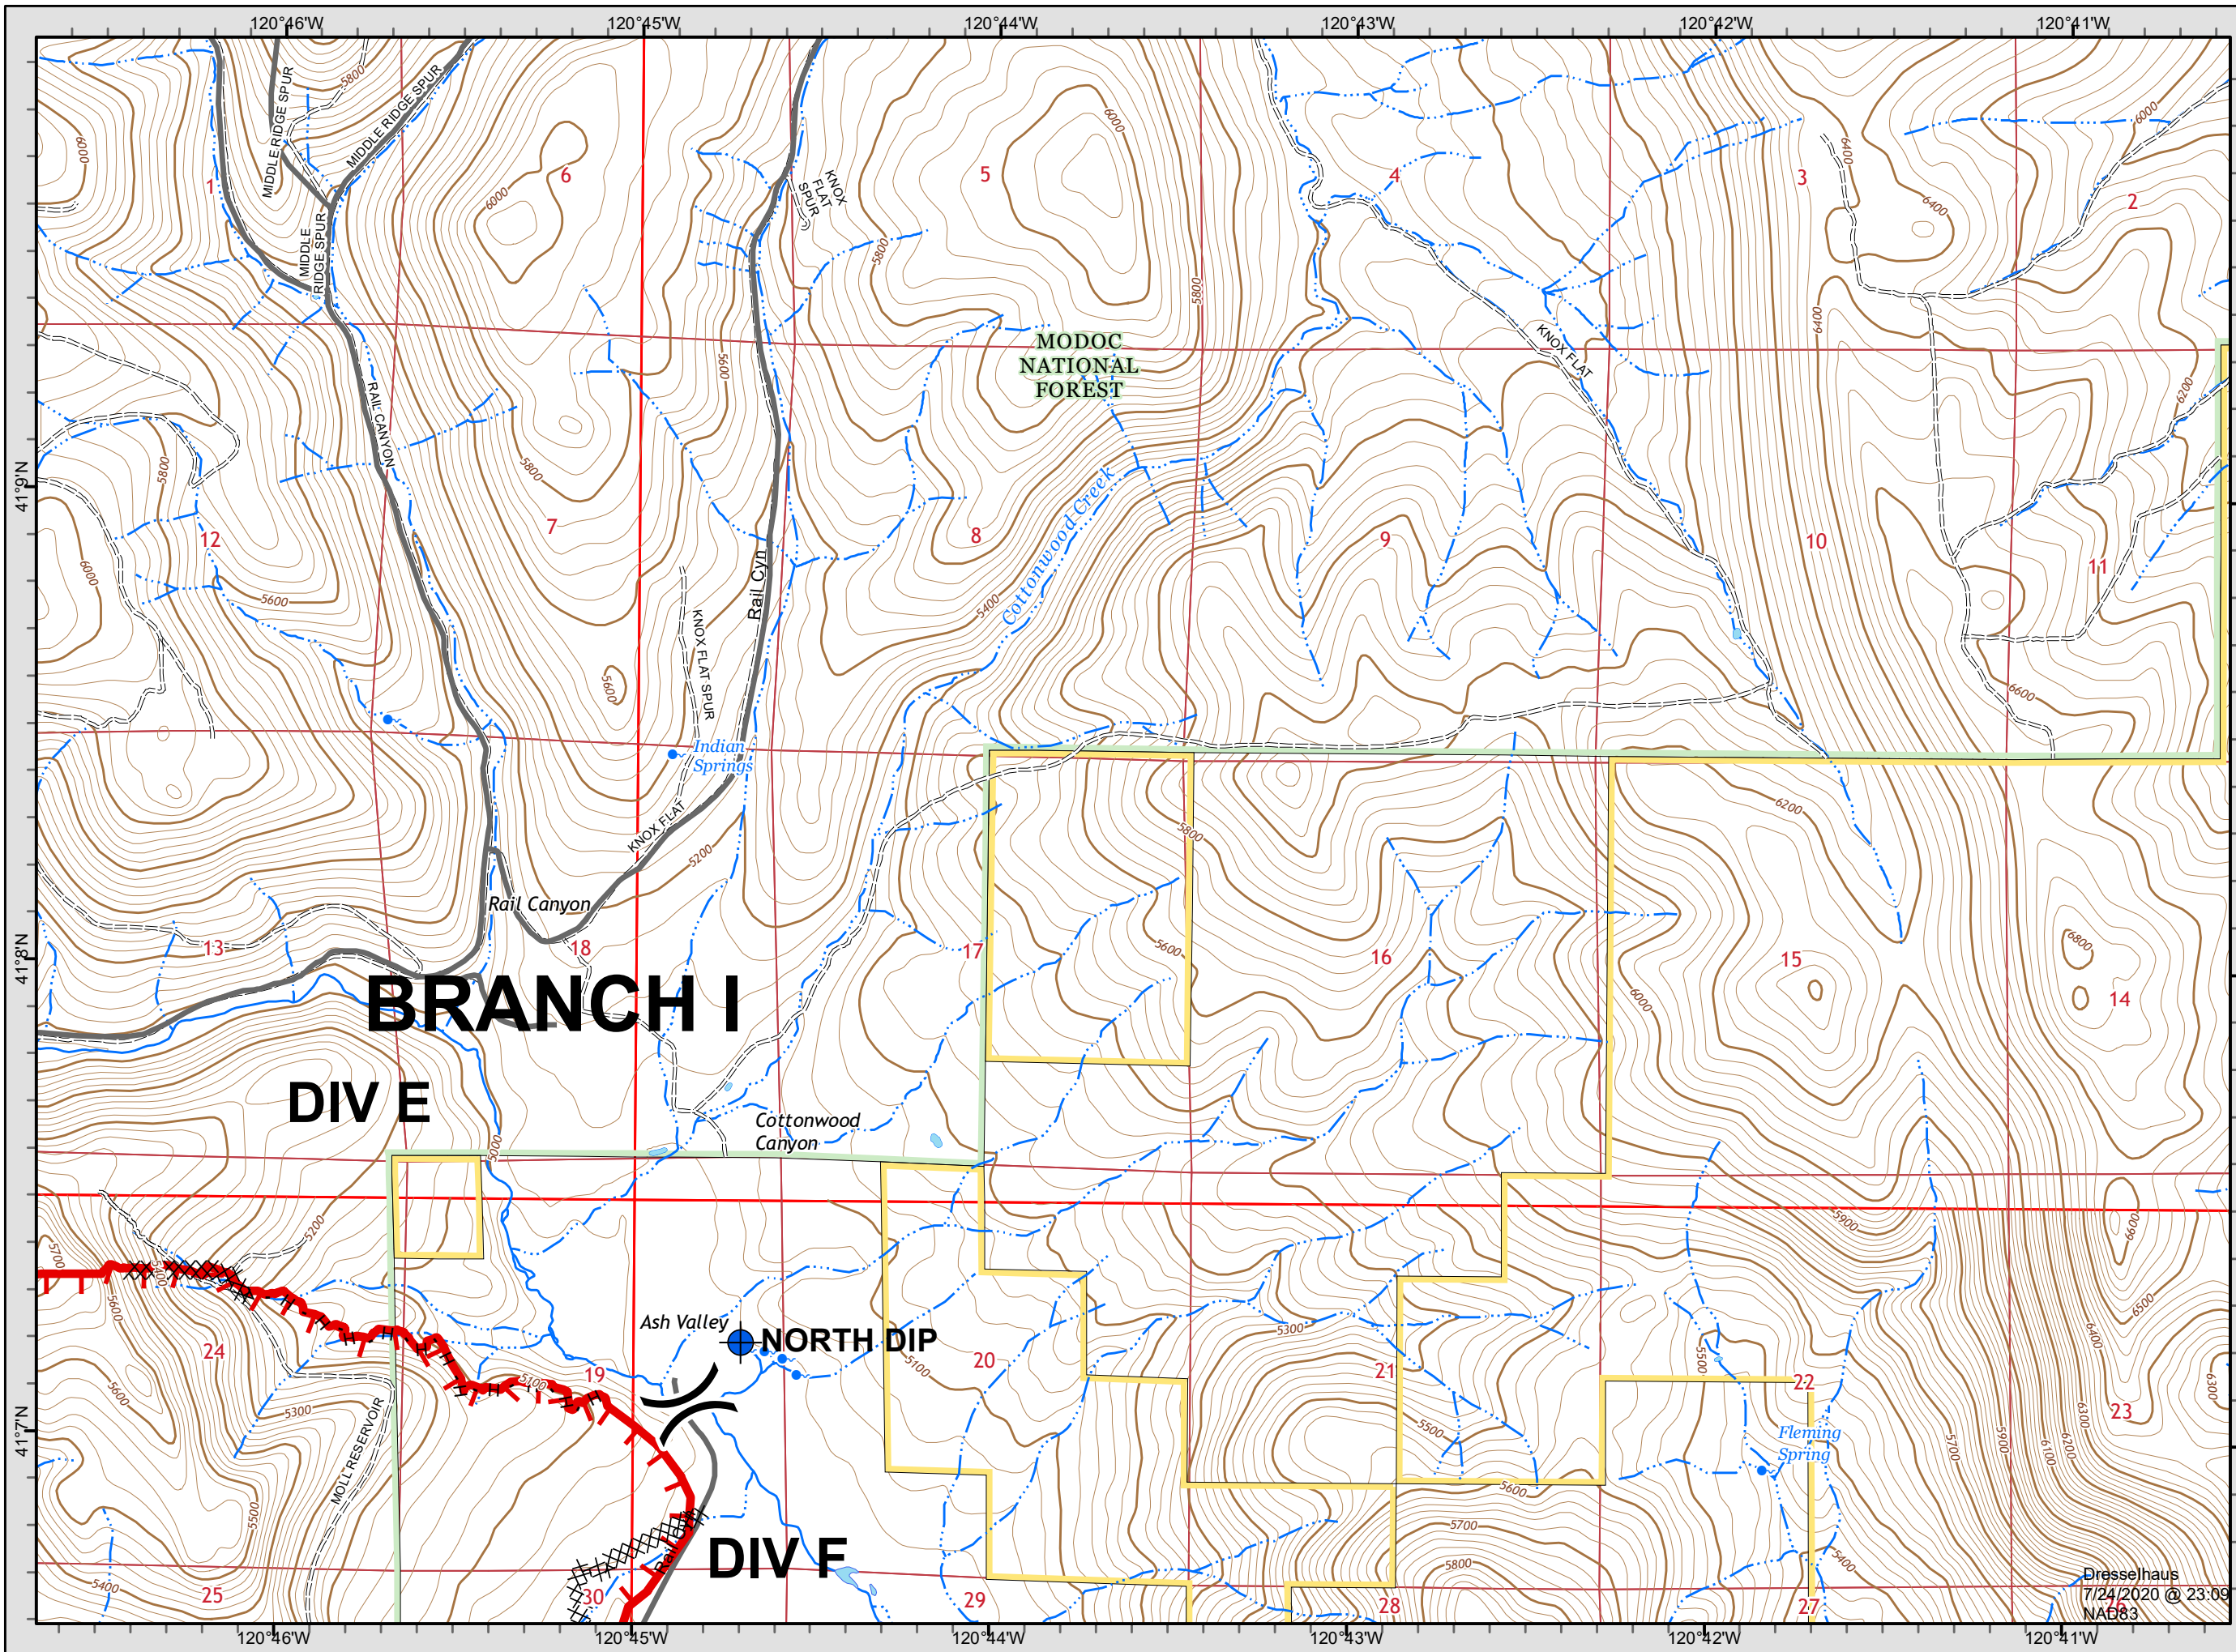

Gold Incident
CA-LMU-003917
July 25, 2020
IAP Map
Index

Legend

- () Division
- || Branch
- Completed Line
- ┌ Uncontrolled Fire Edge
- XXXXX Completed Dozer Line
- ⊗ Proposed Dozer Line
- Drop Point
- ♂ Spot Fire
- Helispot
- ⊙ Staging Area
- ⊙ Water Source
- ▭ Sensitive Habitat- BLM

Dresselhaus
 7/24/2020 @ 23:08
 NAD83

Gold Incident
CA-LMU-003917
July 25, 2020
IAP Map
Page 3

Legend

- () Division
- [] Branch
- Completed Line
- Uncontrolled Fire Edge
- XXXXX Completed Dozer Line
- X• Proposed Dozer Line
- Drop Point
- ♂ Spot Fire
- Helispot
- ⊙ Staging Area
- ⊙ Water Source
- 🌿 Sensitive Habitat- BLM

08.d
 Dresselhafer 8056
 7/24/2020 @ 23:09
 NAD83

Gold Incident
CA-LMU-003917
July 25, 2020
IAP Map
Page 4

- Legend**
- () Division
 - [] Branch
 - Completed Line
 - Uncontrolled Fire Edge
 - XXXXX Completed Dozer Line
 - X• Proposed Dozer Line
 - Drop Point
 - ♂ Spot Fire
 - Helispot
 - Ⓢ Staging Area
 - Ⓜ Water Source
 - 🌿 Sensitive Habitat- BLM

Dresselhaus
 7/24/2020 @ 23:09
 NAD83

Gold Incident
CA-LMU-003917
July 25, 2020
IAP Map
Page 5

Legend

- () Division
- [] Branch
- Completed Line
- Uncontrolled Fire Edge
- XXXXX Completed Dozer Line
- X• Proposed Dozer Line
- Drop Point
- ♂ Spot Fire
- Helispot
- ⊙ Staging Area
- ⊙ Water Source
- 🌿 Sensitive Habitat- BLM