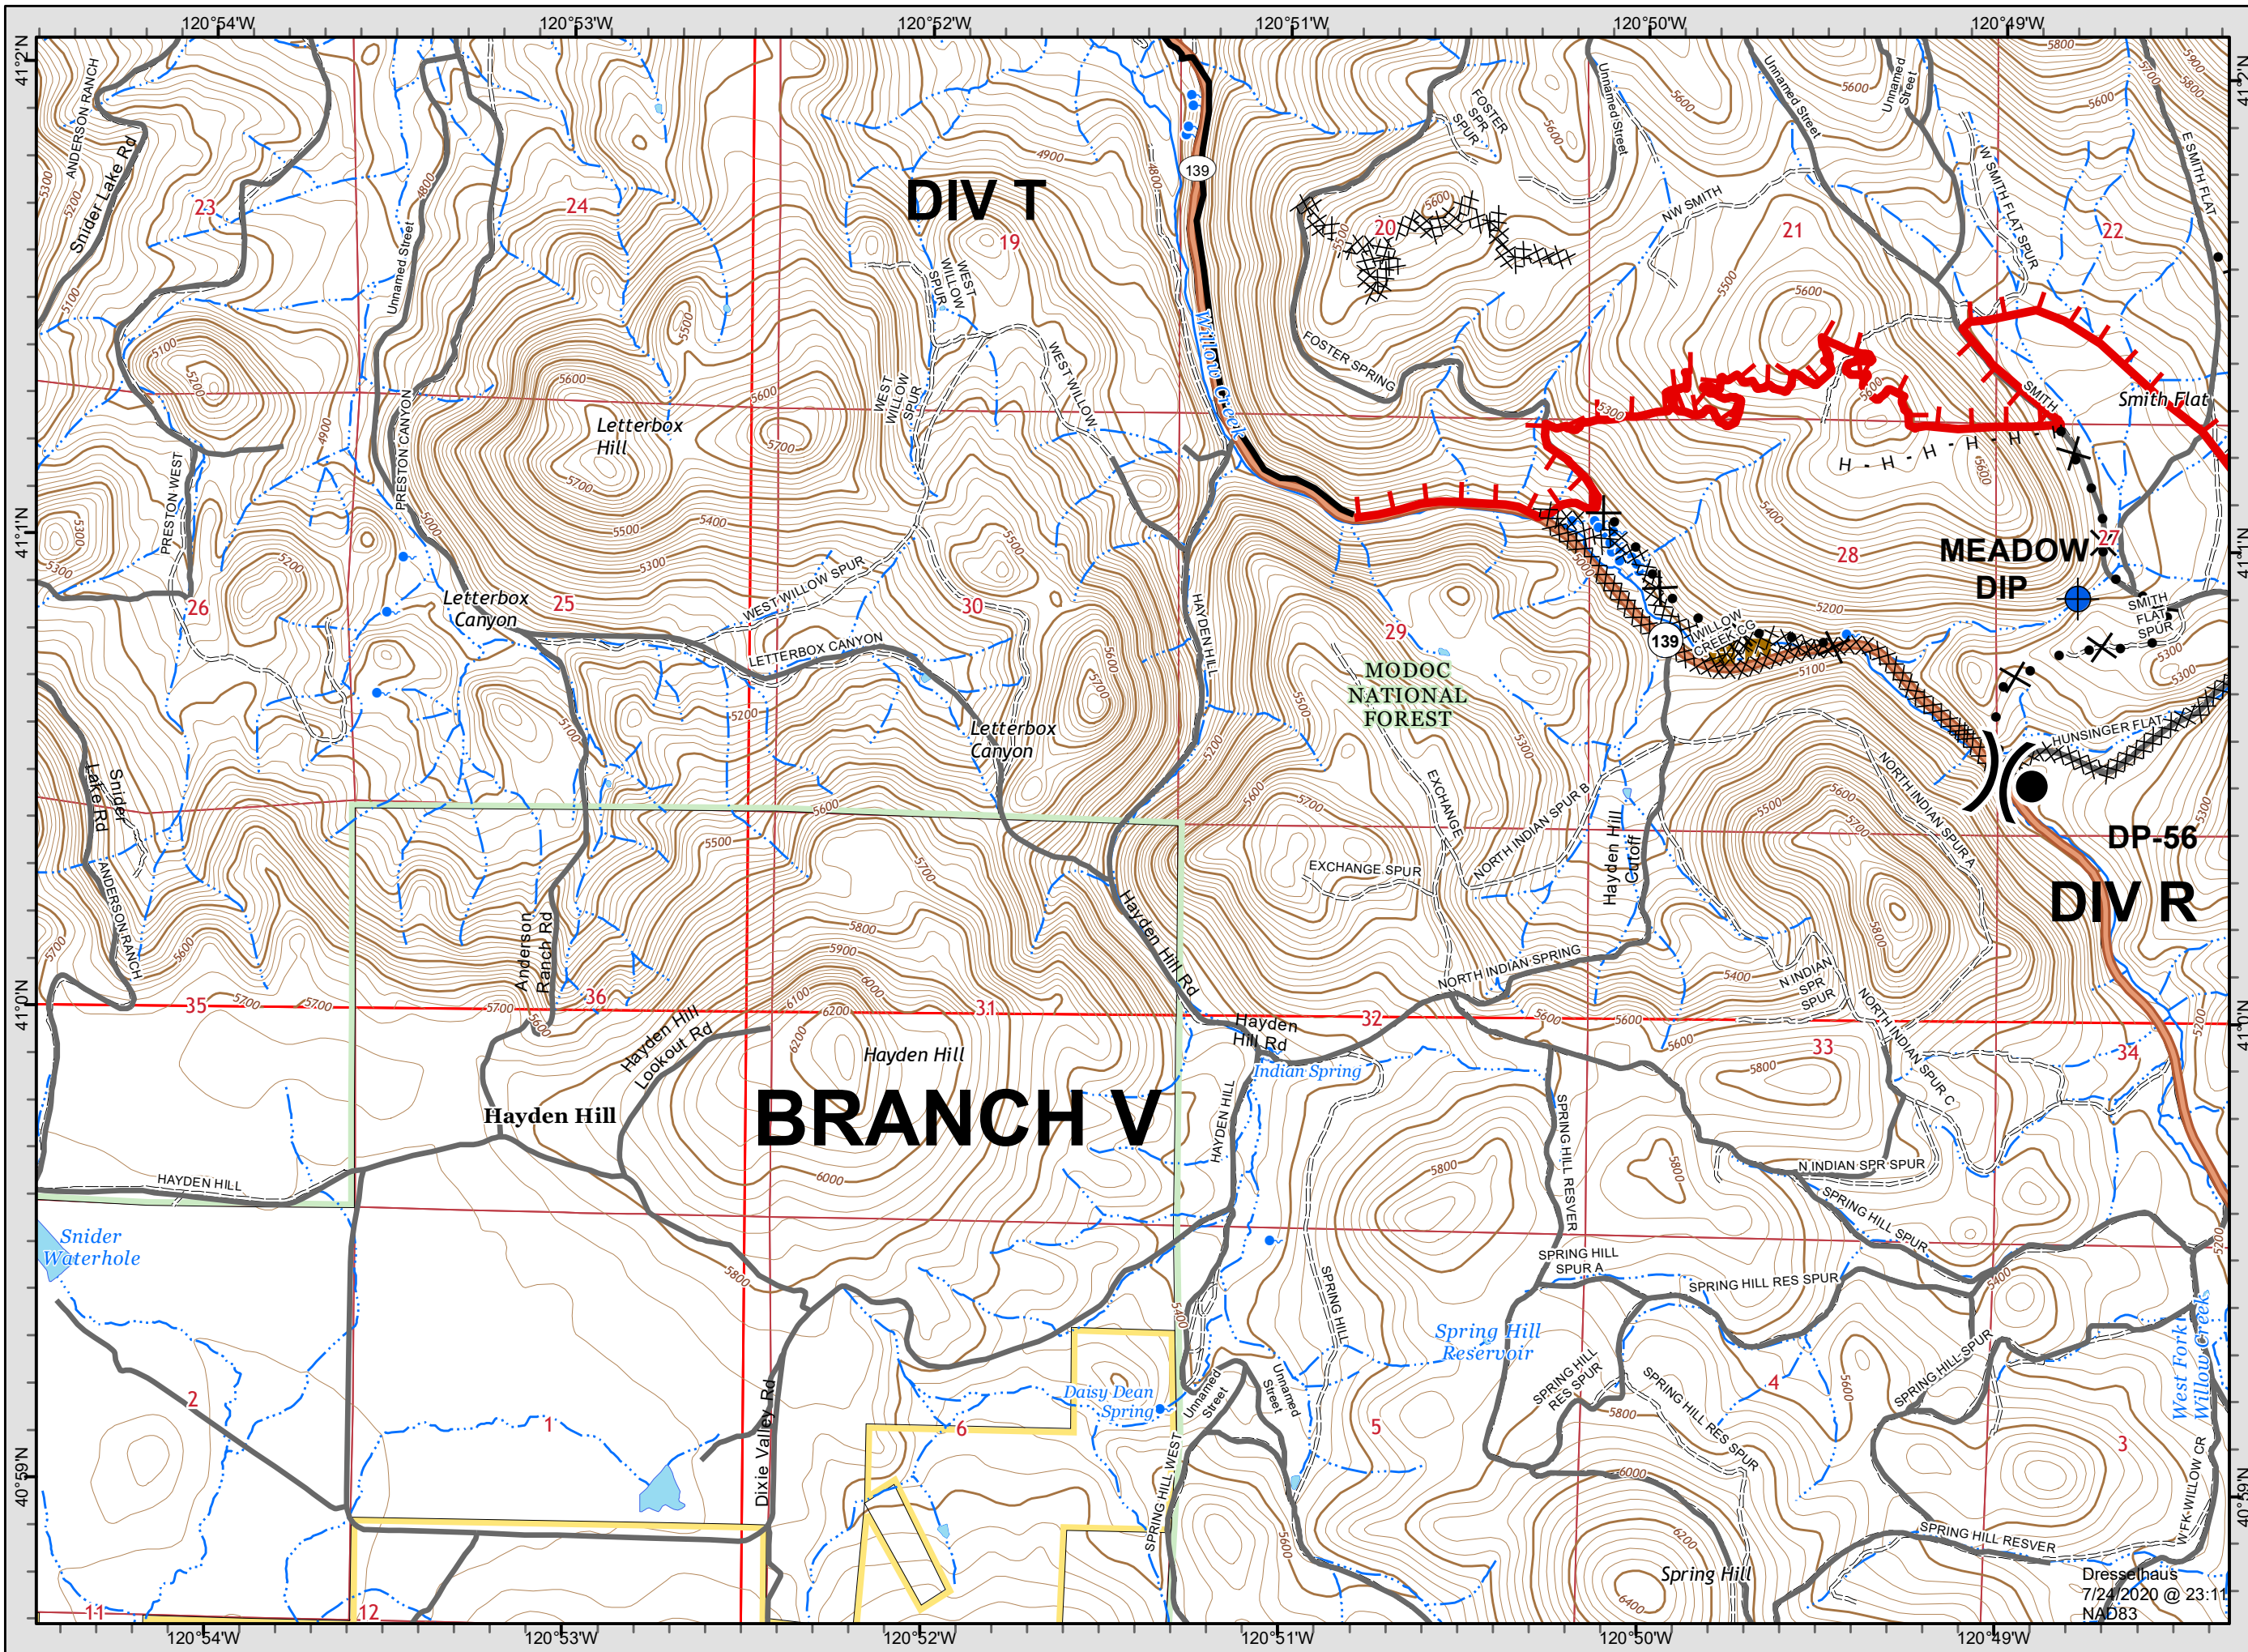

Gold Incident
CA-LMU-003917
July 25, 2020
IAP Map
Page 15

Legend

- ( ) Division
- [ ] Branch
- Completed Line
- Uncontrolled Fire Edge
- XXXXX Completed Dozer Line
- X• Proposed Dozer Line
- Drop Point
- ♂ Spot Fire
- Helispot
- ⊙ Staging Area
- ⊙ Water Source
- 🌿 Sensitive Habitat- BLM

Dresselhaus
7/24/2020 @ 23:11
NAD83