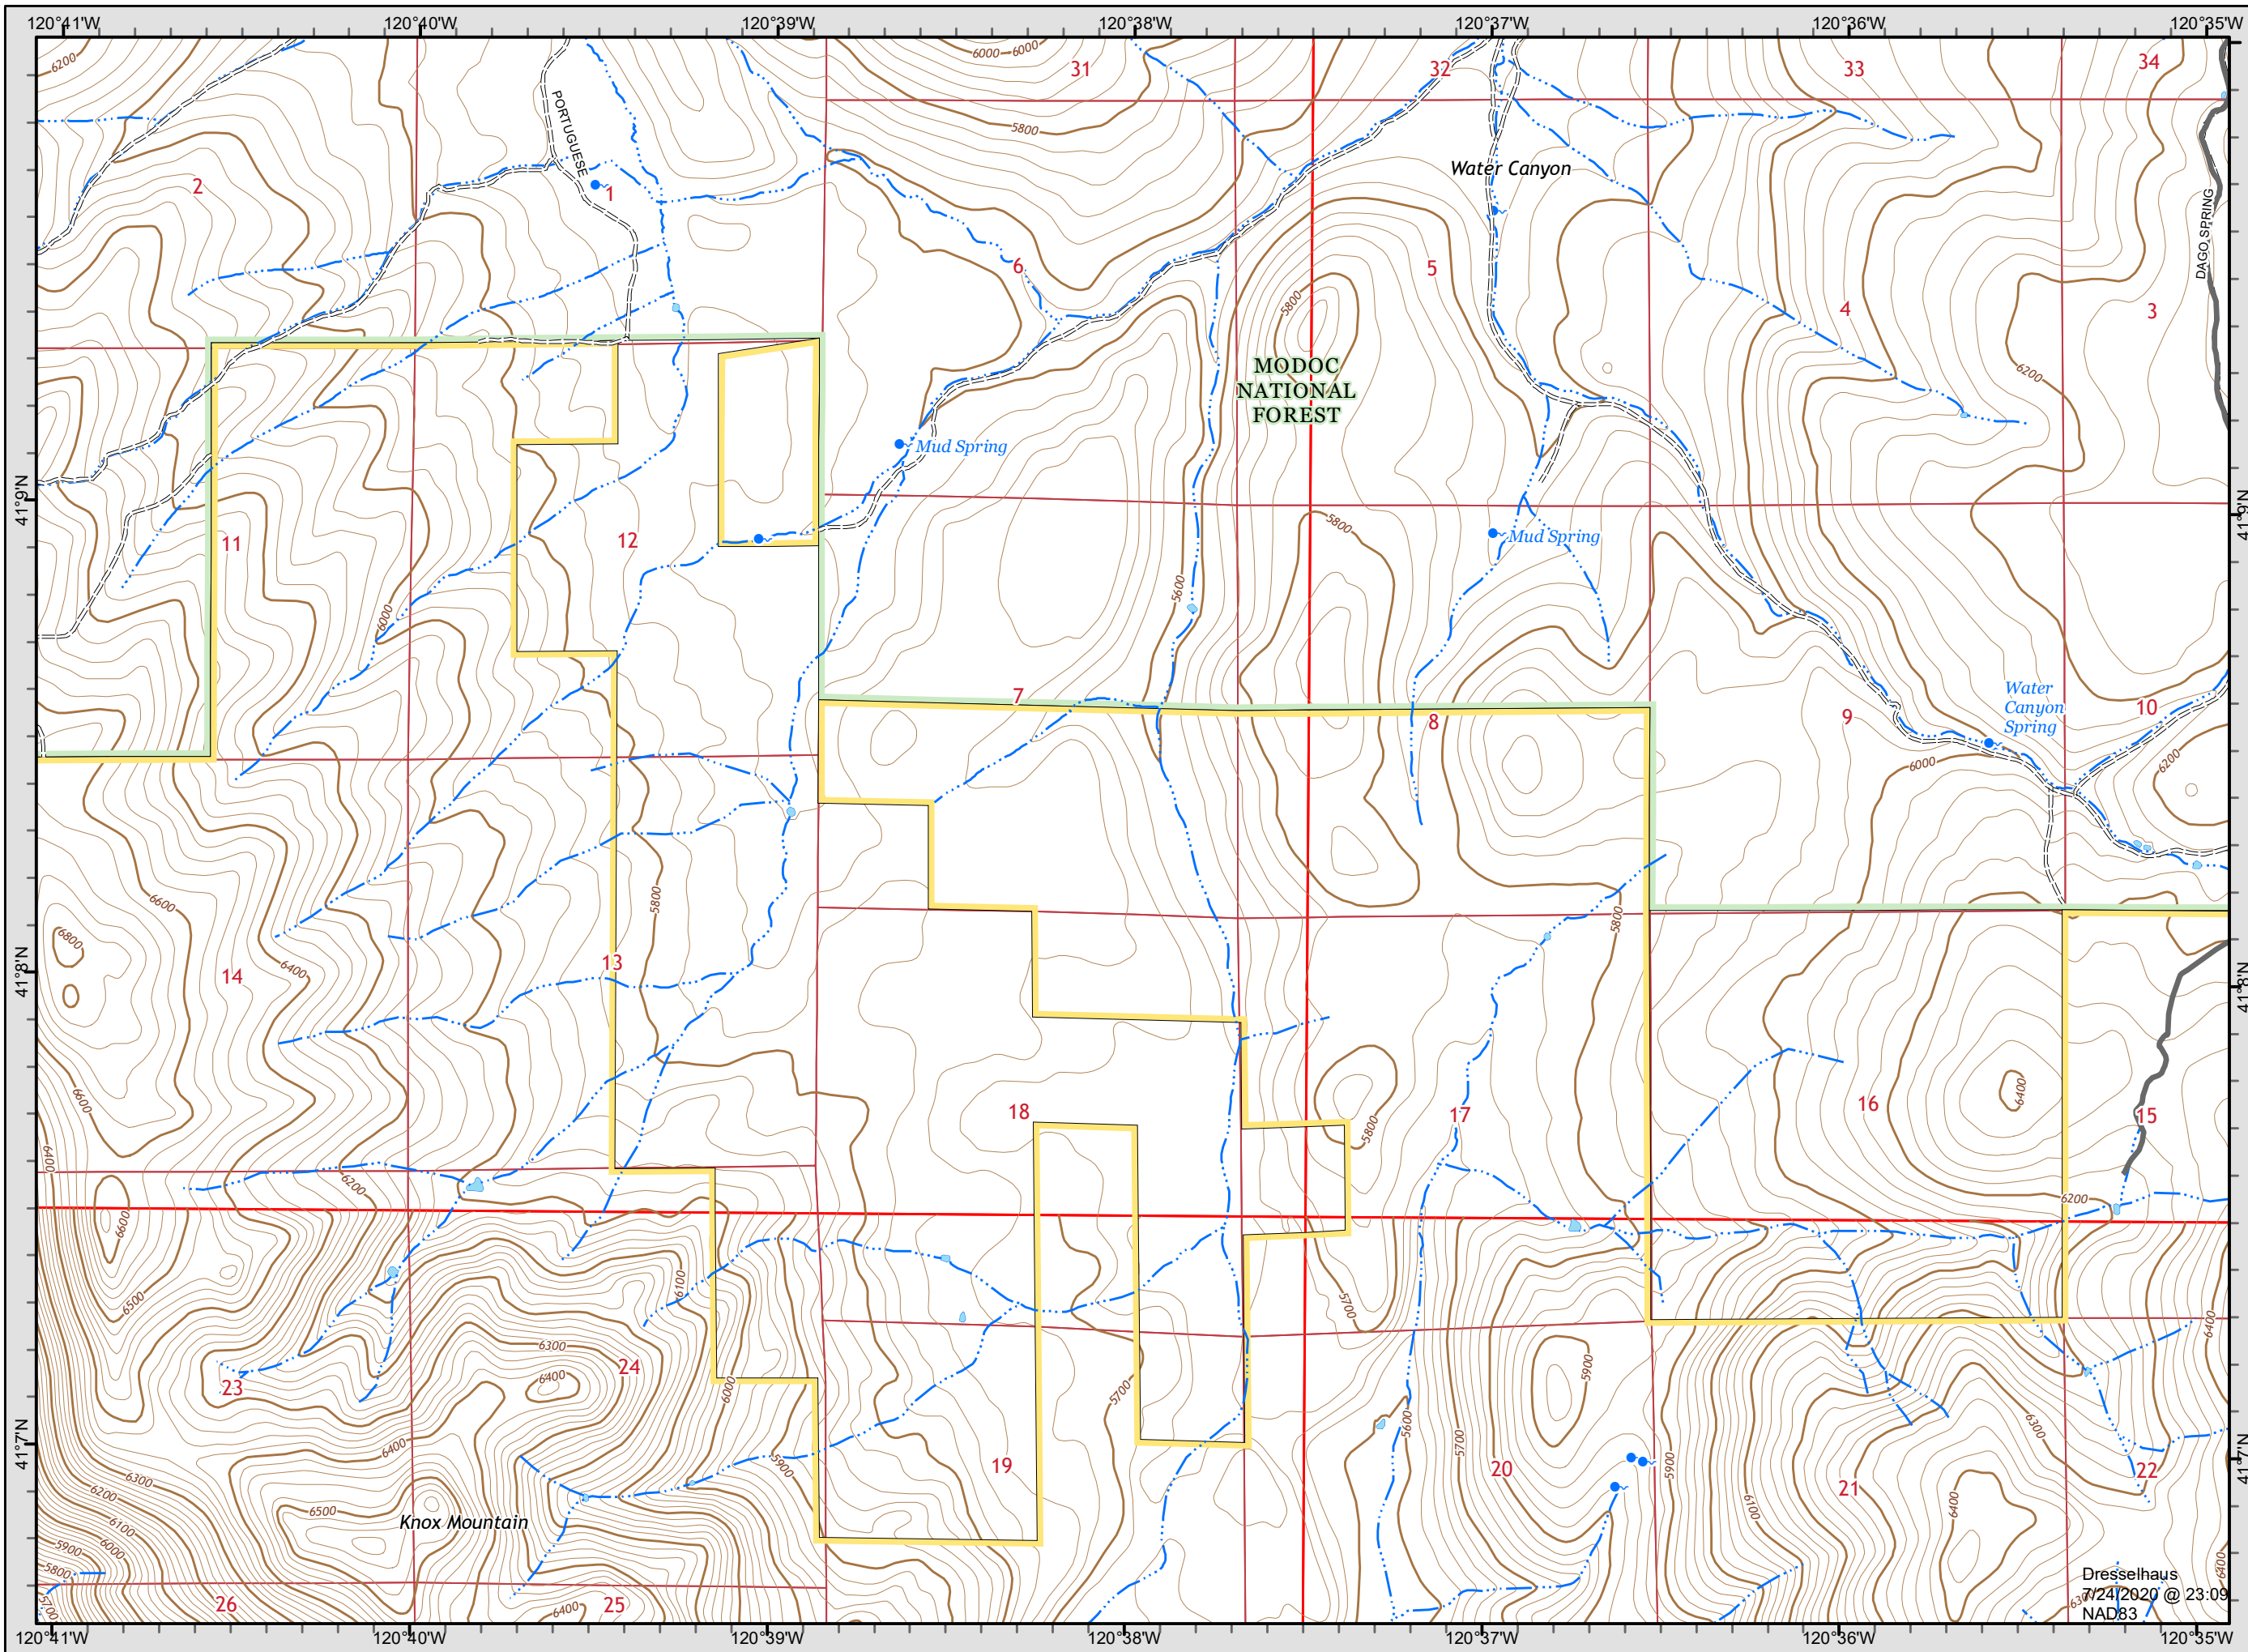

Gold Incident
CA-LMU-003917
July 25, 2020
IAP Map
Index

Legend

- () Division
- || Branch
- Completed Line
- ┌ Uncontrolled Fire Edge
- XXXXX Completed Dozer Line
- ⊗ Proposed Dozer Line
- Drop Point
- ♂ Spot Fire
- Helispot
- ⊙ Staging Area
- ⊙ Water Source
- ▭ Sensitive Habitat- BLM

08.d
 Dresselhafer 8056
 7/24/2020 @ 23:09
 NAD83

Gold Incident
CA-LMU-003917
July 25, 2020
IAP Map
Page 4

- Legend**
- () Division
 - [] Branch
 - Completed Line
 - Uncontrolled Fire Edge
 - XXXXX Completed Dozer Line
 - X• Proposed Dozer Line
 - Drop Point
 - ♂ Spot Fire
 - Helispot
 - Ⓢ Staging Area
 - Ⓜ Water Source
 - 🌿 Sensitive Habitat- BLM

Dresselhaus
 7/24/2020 @ 23:09
 NAD83

Gold Incident
CA-LMU-003917
July 25, 2020
IAP Map
Page 5

Legend

- () Division
- [] Branch
- Completed Line
- Uncontrolled Fire Edge
- XXXXX Completed Dozer Line
- X• Proposed Dozer Line
- Drop Point
- ♂ Spot Fire
- Helispot
- ⊙ Staging Area
- ⊙ Water Source
- 🌿 Sensitive Habitat- BLM

Dresselhaus
 7/24/2020 @ 23:09
 NAE83

Gold Incident
CA-LMU-003917
July 25, 2020
IAP Map
Page 6

Legend

- () Division
- [] Branch
- Completed Line
- Uncontrolled Fire Edge
- XXXX Completed Dozer Line
- X • Proposed Dozer Line
- Drop Point
- ♂ Spot Fire
- Helispot
- Ⓢ Staging Area
- Ⓜ Water Source
- 🌿 Sensitive Habitat- BLM