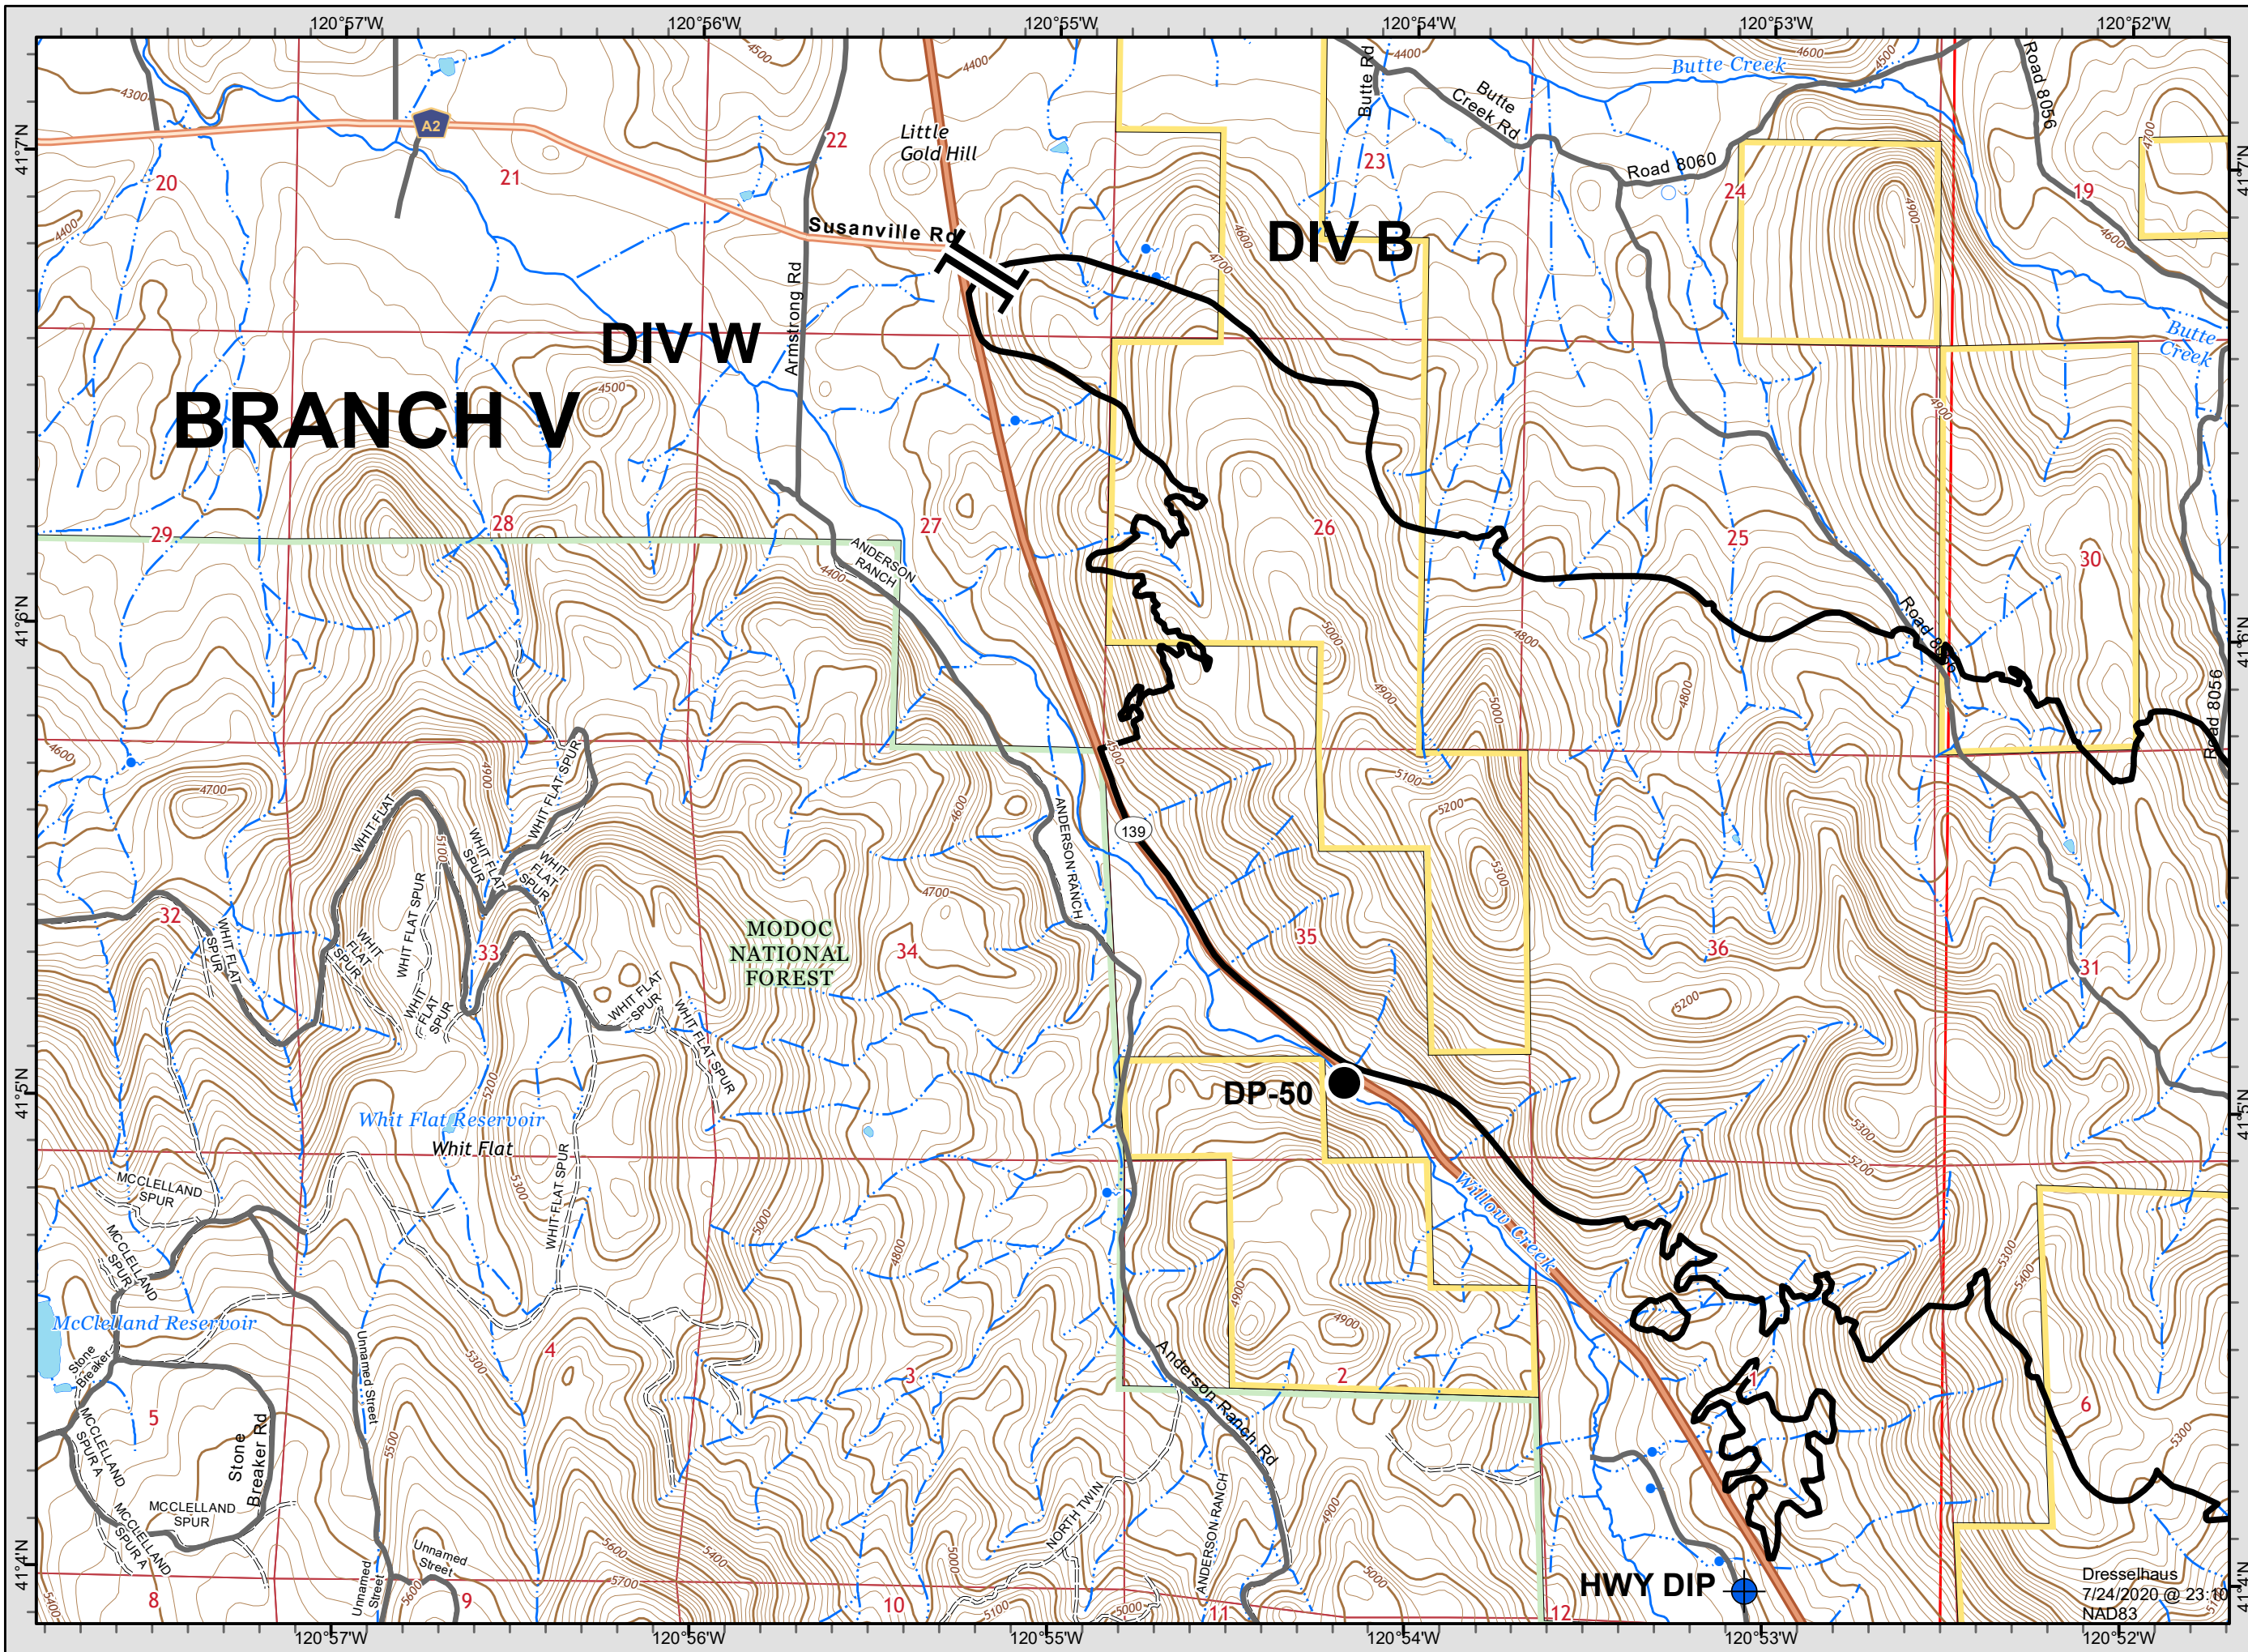

Gold Incident
CA-LMU-003917
July 25, 2020
IAP Map
Page 7

1. **Legend**
2. ( ) Division
   - [ ] Branch
   - Completed Line
   - Uncontrolled Fire Edge
   - XXXXX Completed Dozer Line
   - X•• Proposed Dozer Line
   - Drop Point
   - ♂ Spot Fire
   - Helispot
   - Ⓢ Staging Area
   - Ⓜ Water Source
   - 🌿 Sensitive Habitat- BLM

Dresselhaus
7/24/2020 @ 23:10
NAD83