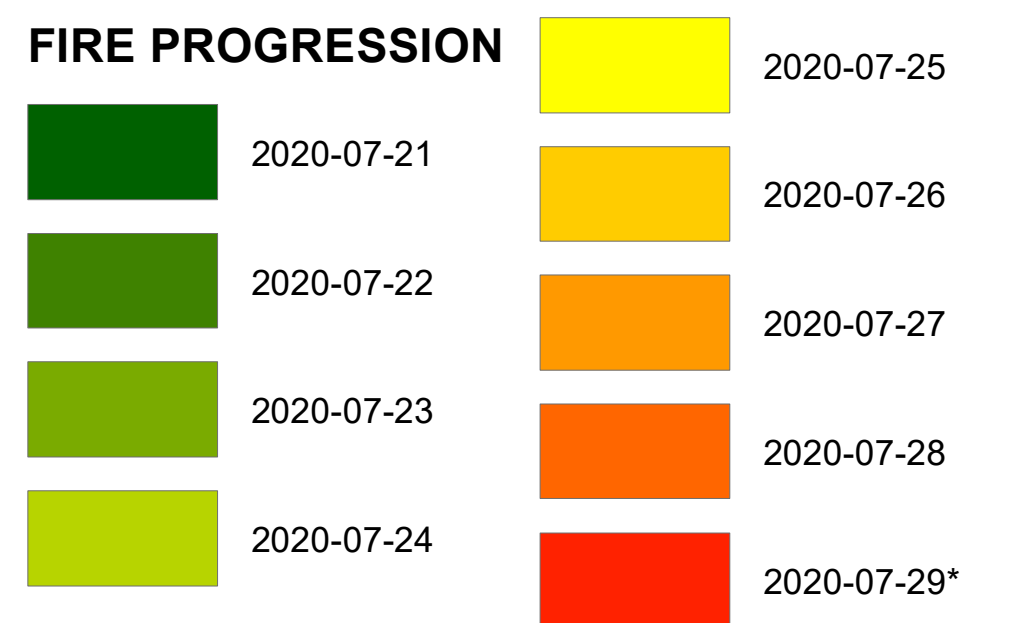

Fire Start:
July 20, 2020 @ 12:16 pm

*NO FIRE GROWTH SINCE JULY 29, 2020

PROGRESSION MAP
Gold Incident
CA- LMU-003917
FINAL

Federal boundary areas
 Forest Service
 Bureau of Land Management

PROGRESSION
Gold Incident
FINAL