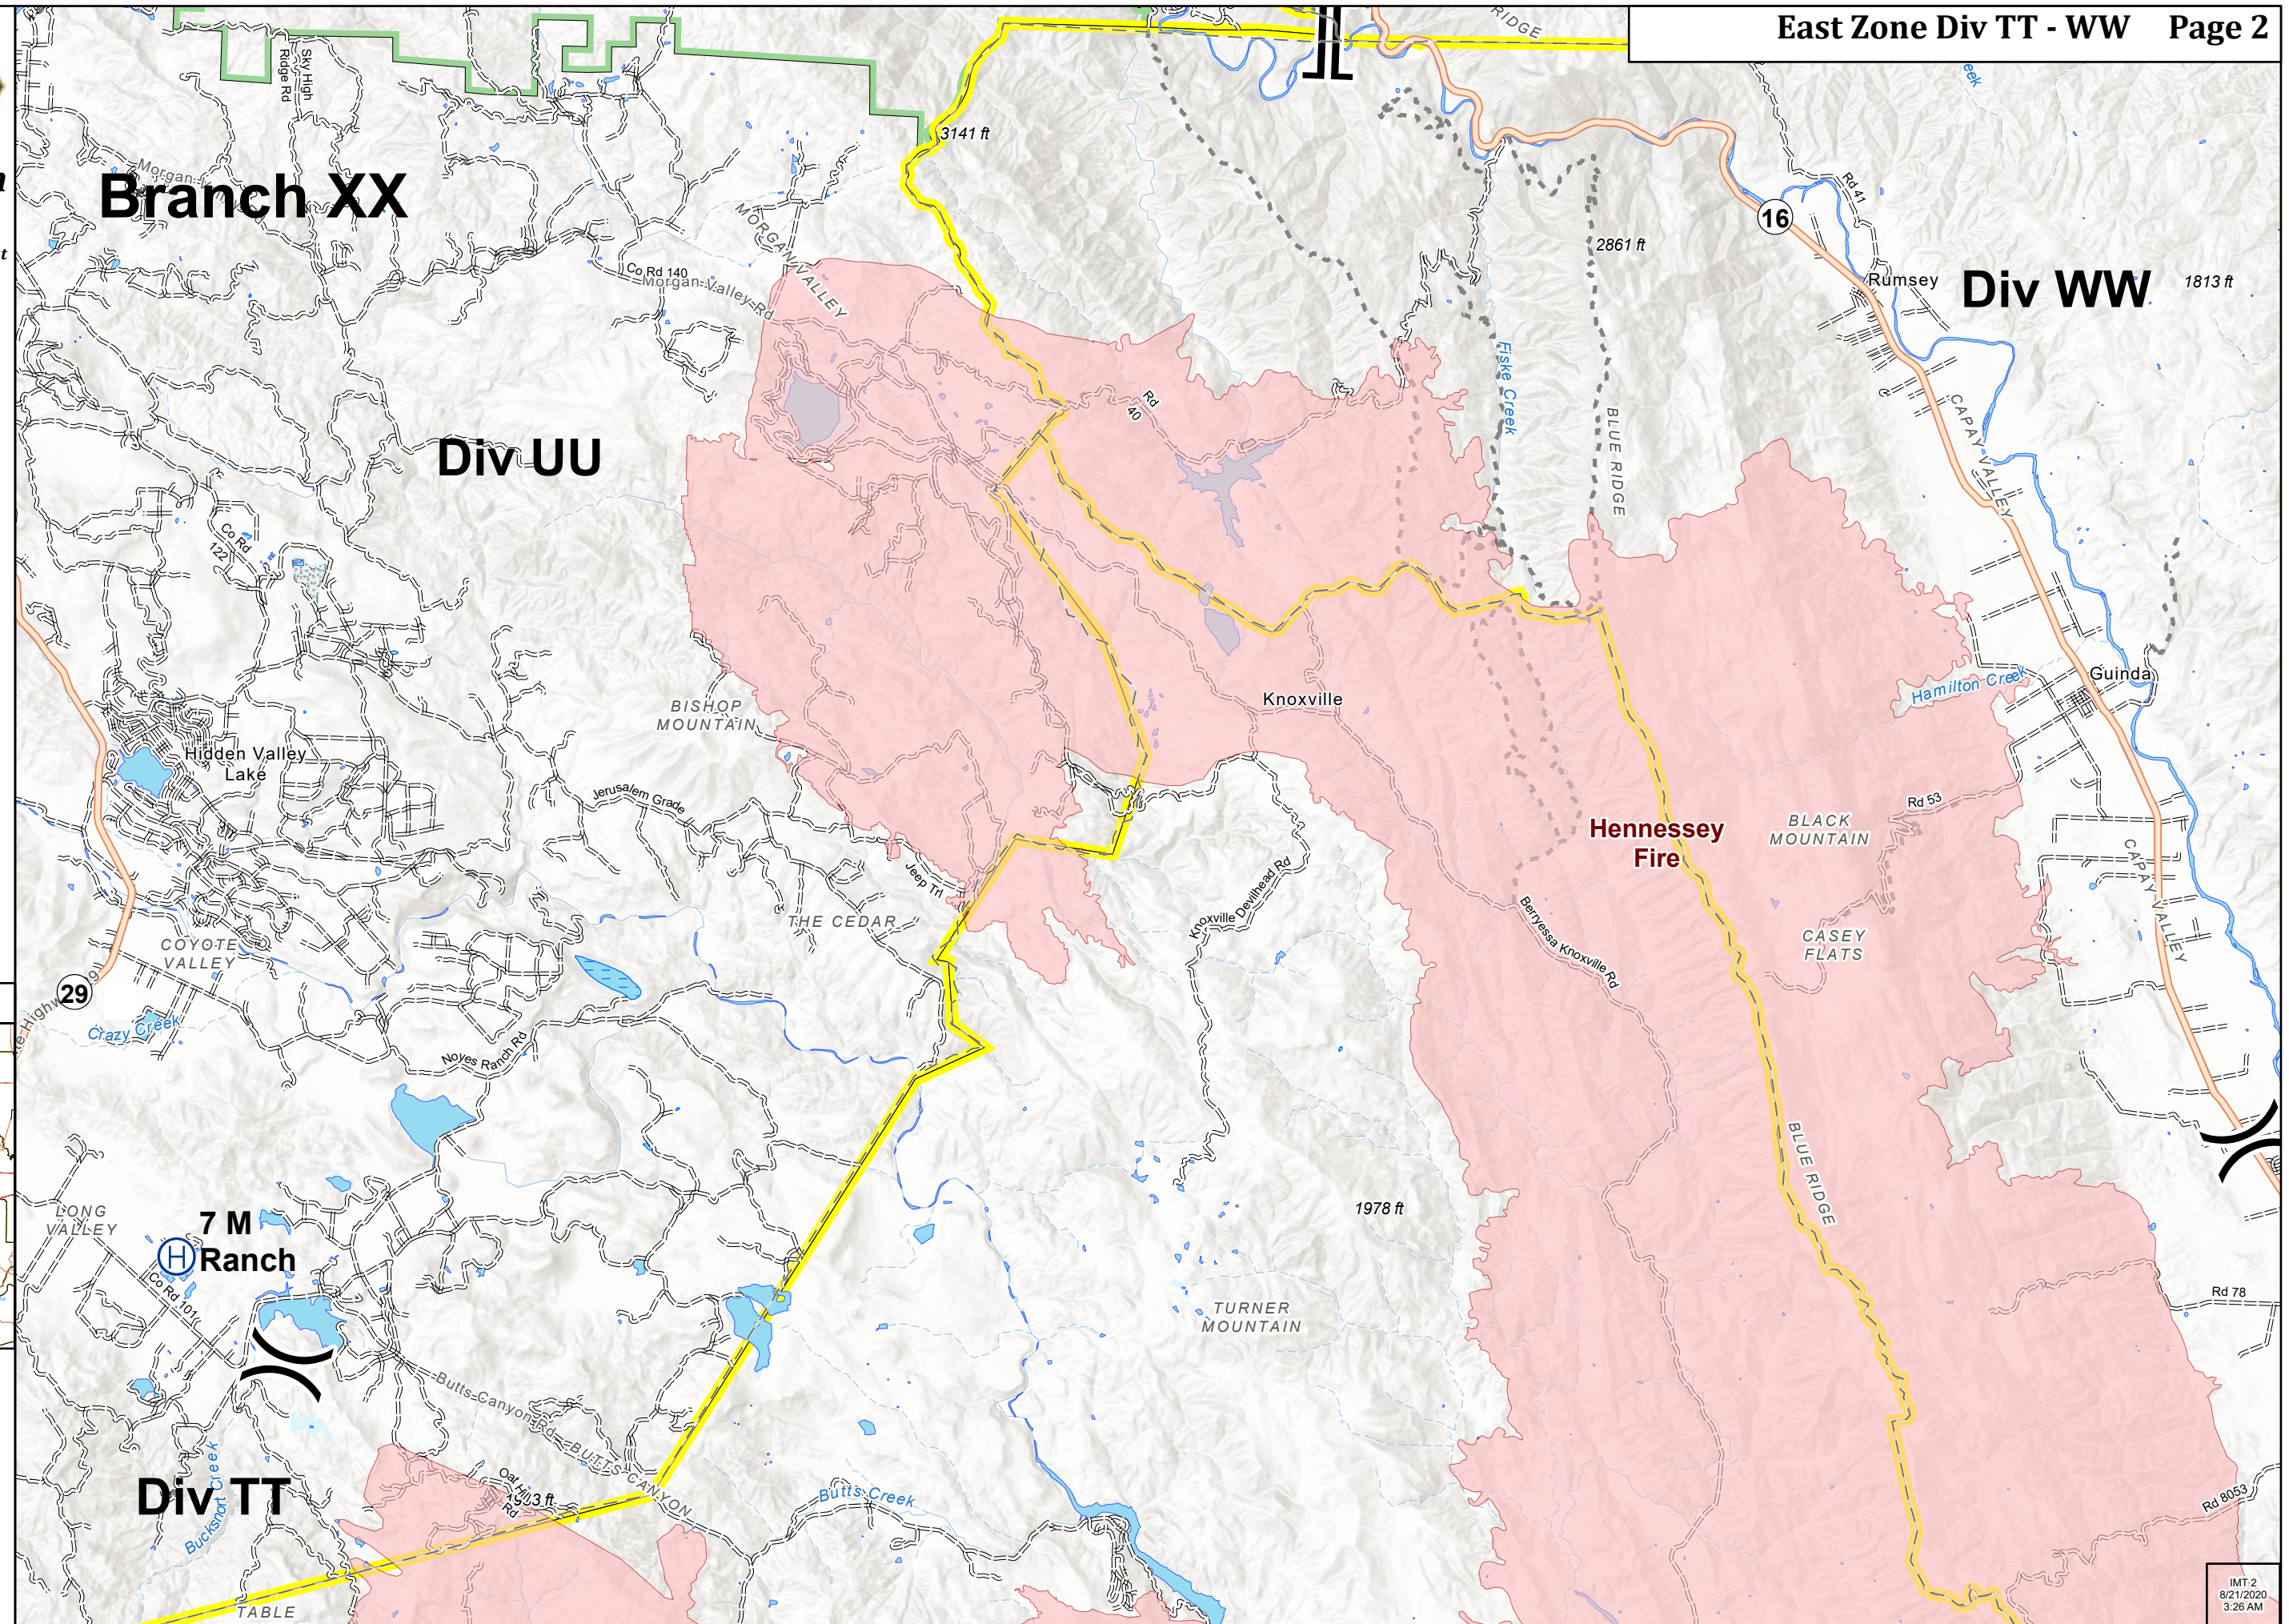

Div WW

Div UU

- County Boundary
- Wilderness
- Highway or ramp
- Local or 4WD road
- Trail
- State or Territory
- County Boundary
- Wilderness
- Helibase
- (Division Break
- Branch Break
- Wildfire Daily Fire Perimeter

Vicinity Map

Scale: 1:100,000

Miles

Transportation Map

LNU Lightning Complex Incident

CA-LNU-013407
August 21, 2020
0700-0700
Page 3 of 8

- County Boundary
- Interstate
- Highway or ramp
- Local or 4WD road
- Trail
- Railroad
- State or Territory
- County Boundary
- Drop Point
- (Division Break
- Branch Break
- Wildfire Daily Fire Perimeter

Vicinity Map

Scale: 1:100,000

Miles

Div MM

Div GG

Div KK

Branch XL

Transportation Map

Vicinity Map

Scale: 1:100,000

Miles

8/21/2020
3:28 AM