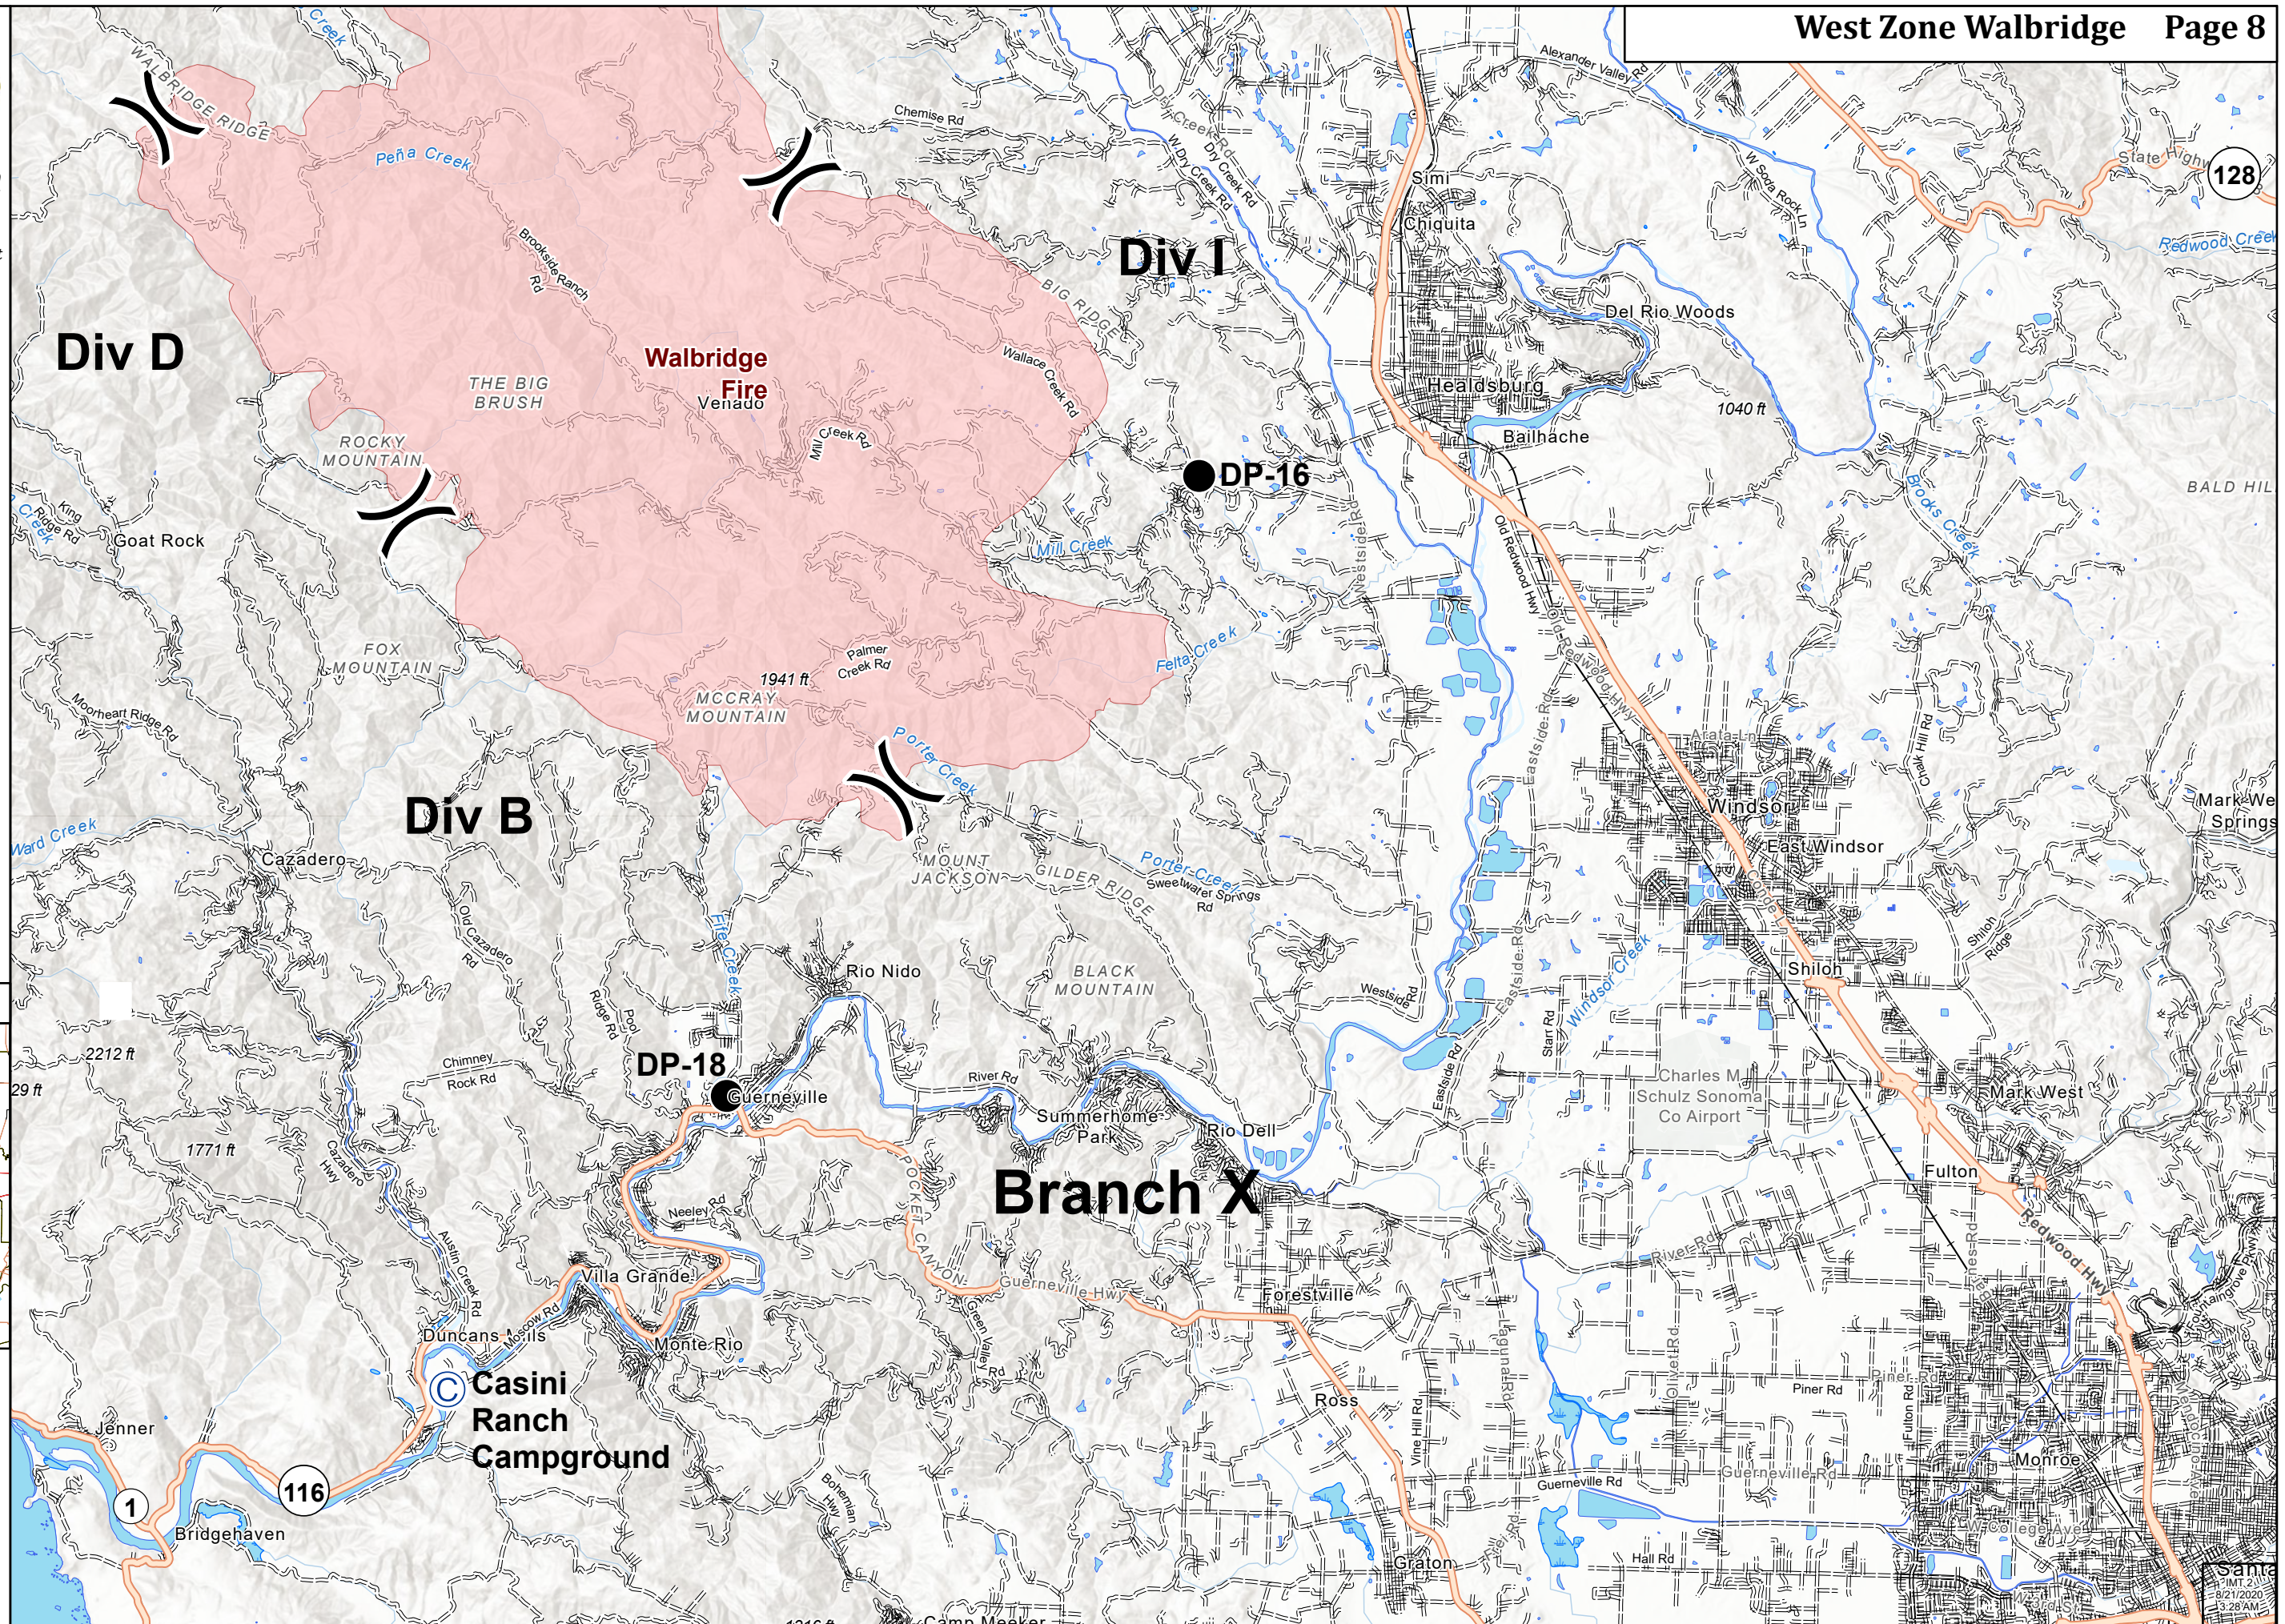

Vicinity Map

IMT-21
8/21/2020
3:28 AM

Transportation Map

LNU Lightning Complex Incident

CA-LNU-013407
August 21, 2020
0700-0700
Page 8 of 8

- County Boundary
- Highway or ramp
- Local or 4WD road
- Railroad
- State or Territory
- County Boundary
- Camp
- Drop Point
- (Division Break
- Wildfire Daily Fire Perimeter

Vicinity Map

Scale: 1:100,000

Miles

8/21/2020
3:28 AM