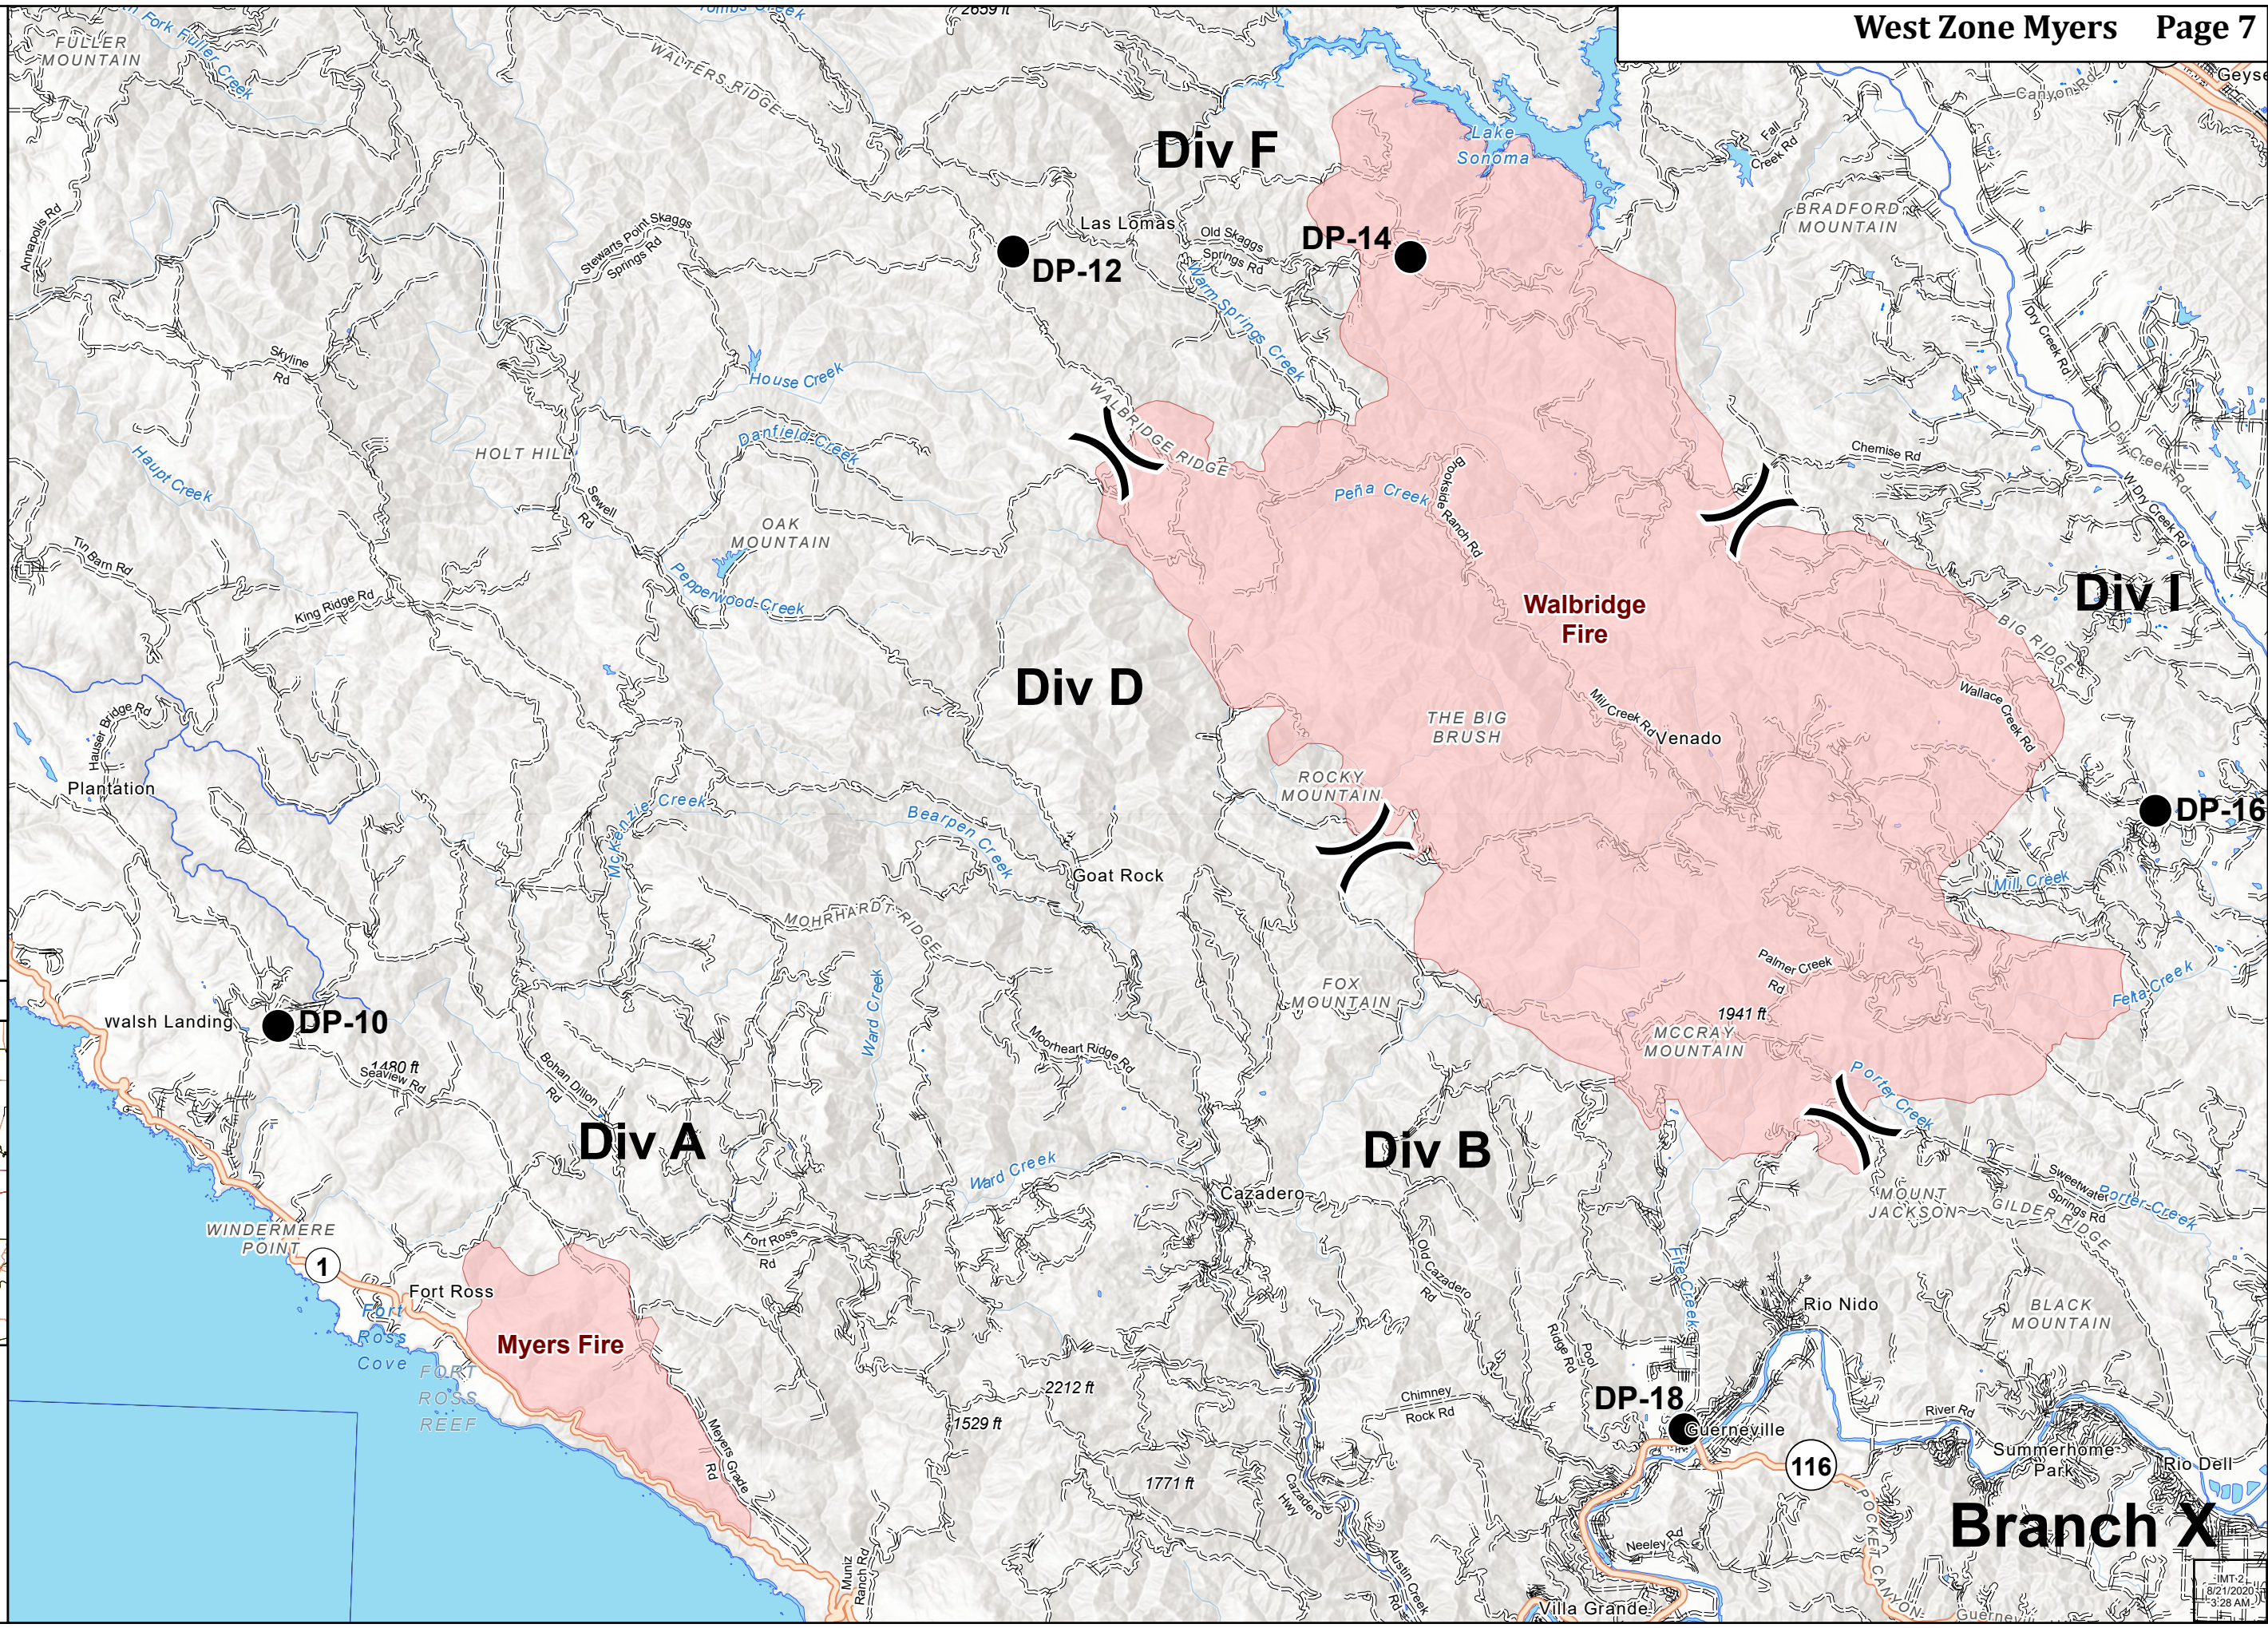

Transportation Map

LNU Lightning Complex Incident

CA-LNU-013407
August 21, 2020
0700-0700
Page 7 of 8

- County Boundary
- Highway or ramp
- Local or 4WD road
- Railroad
- State or Territory
- County Boundary
- Drop Point
- (Division Break
- Wildfire Daily Fire Perimeter

Vicinity Map

IMT-21
8/21/2020
3:28 AM