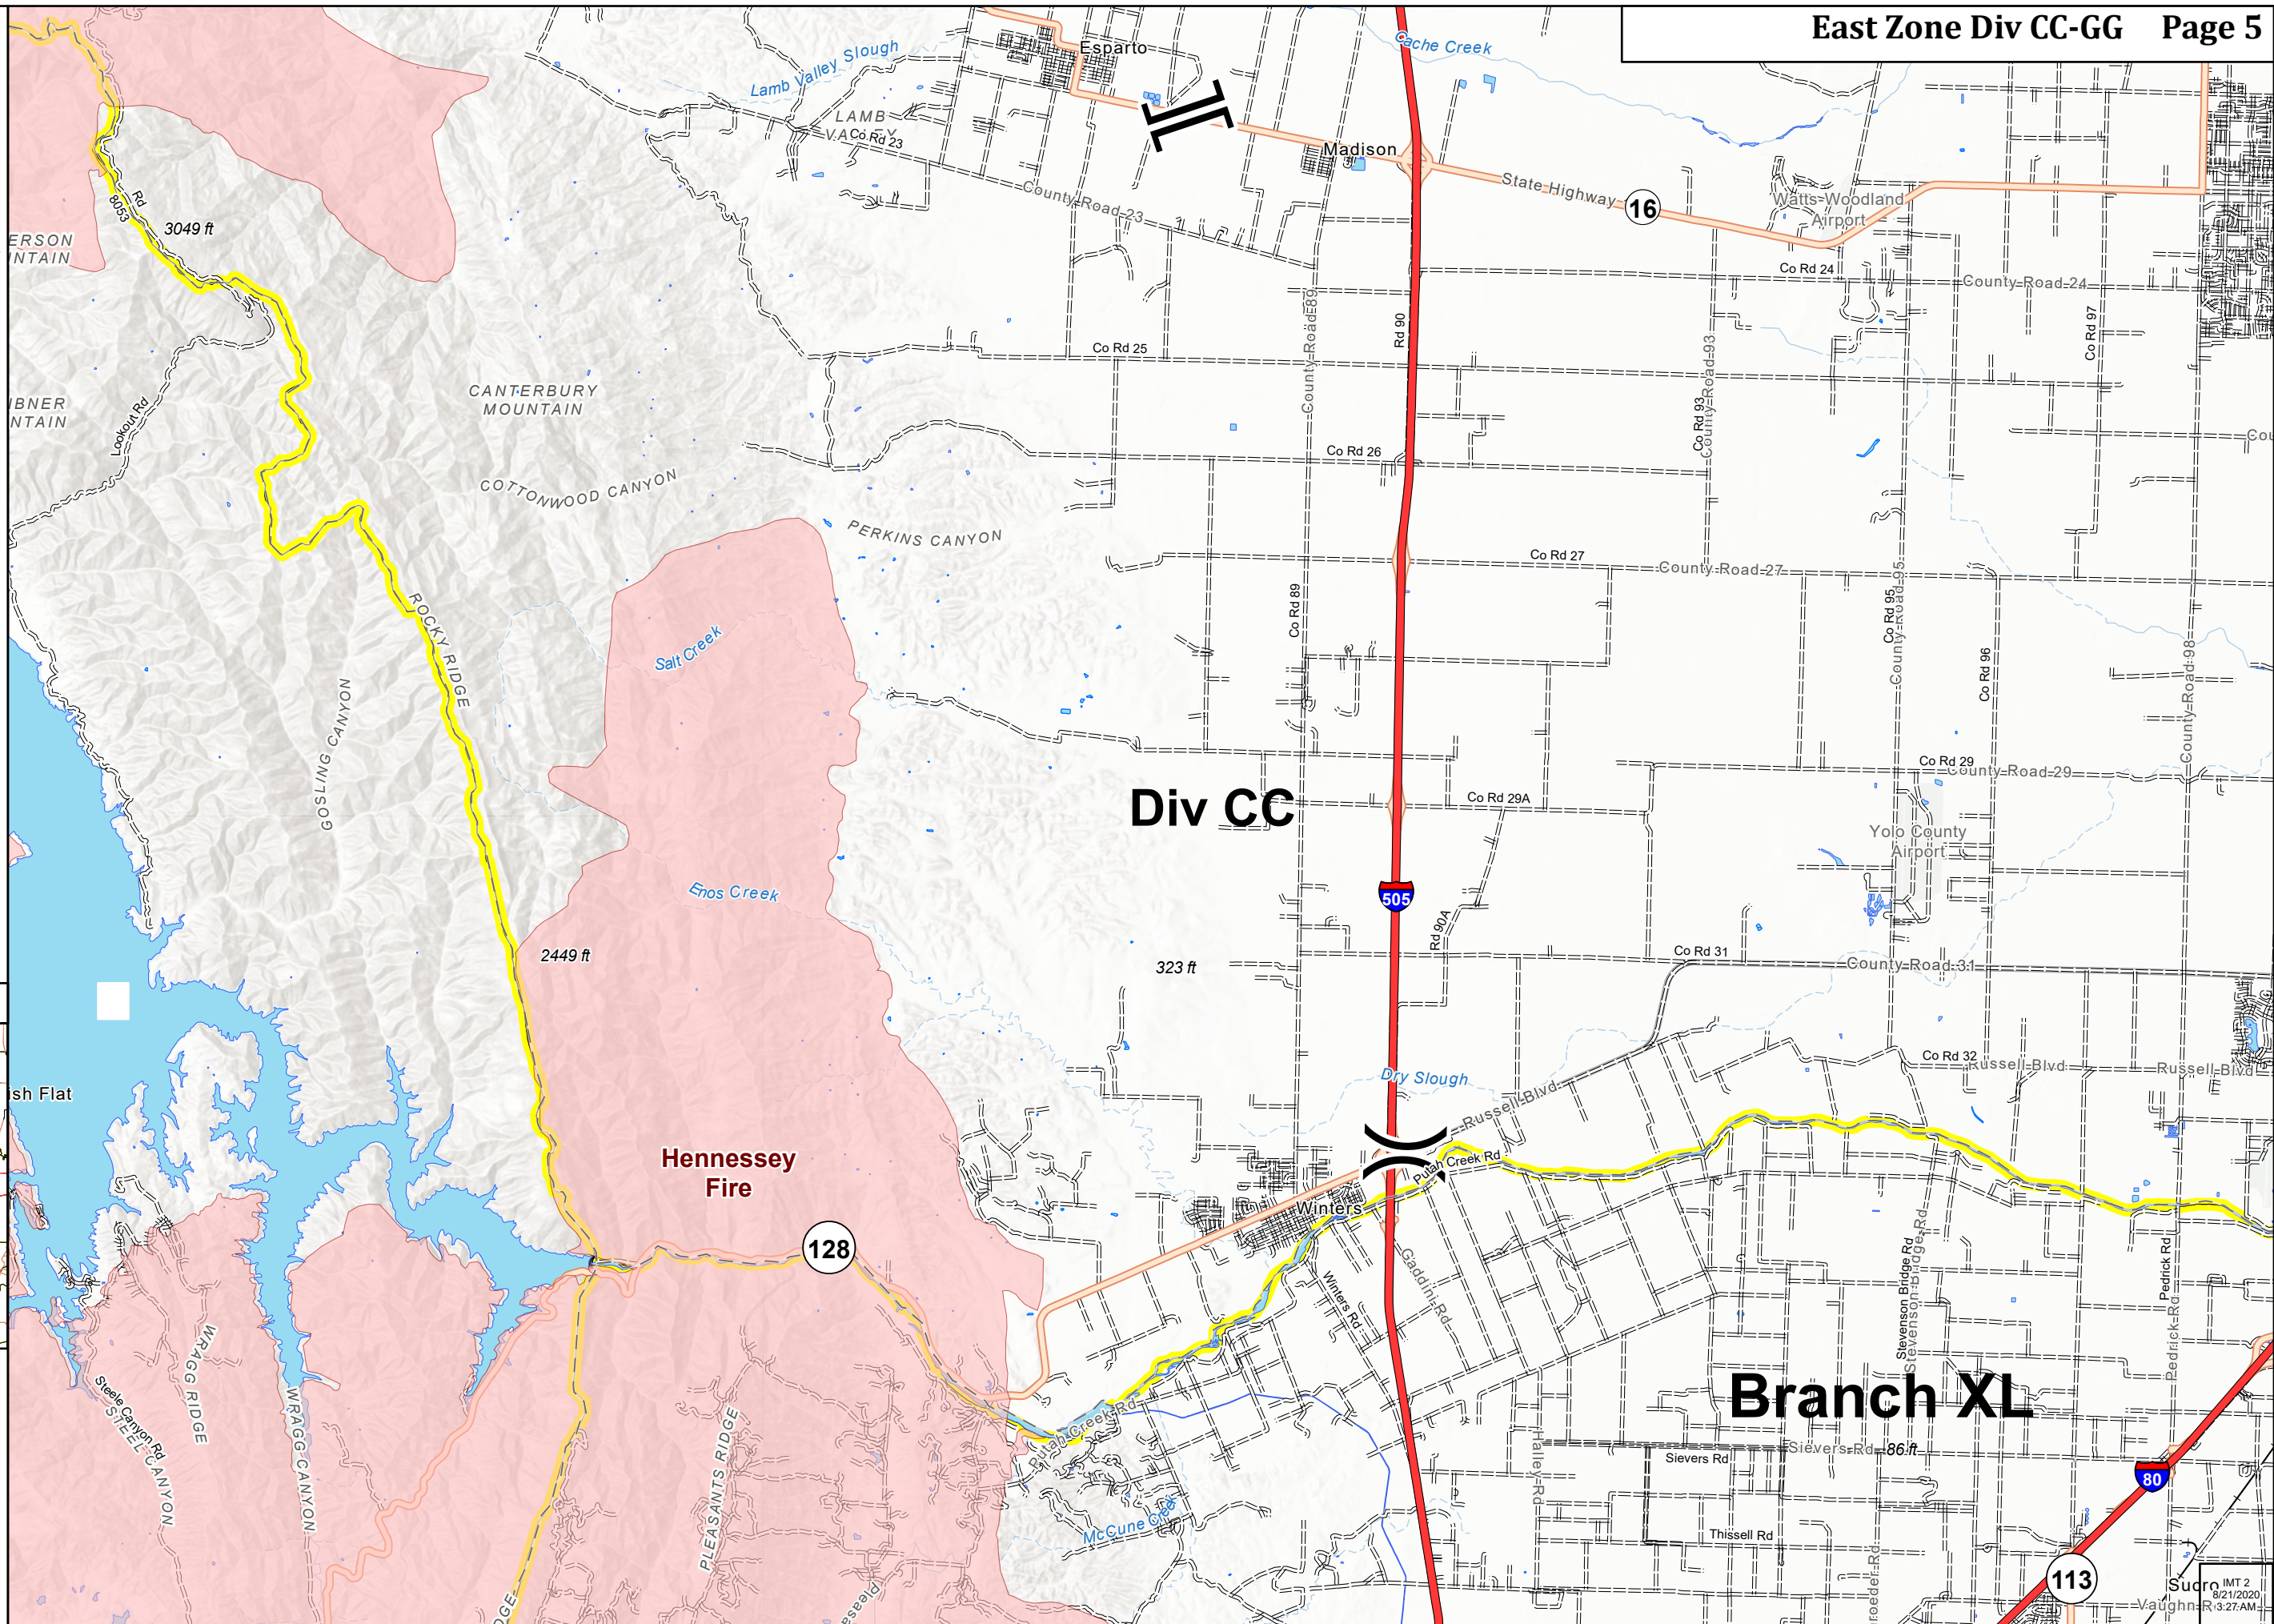

Scale: 1:100,000
Miles