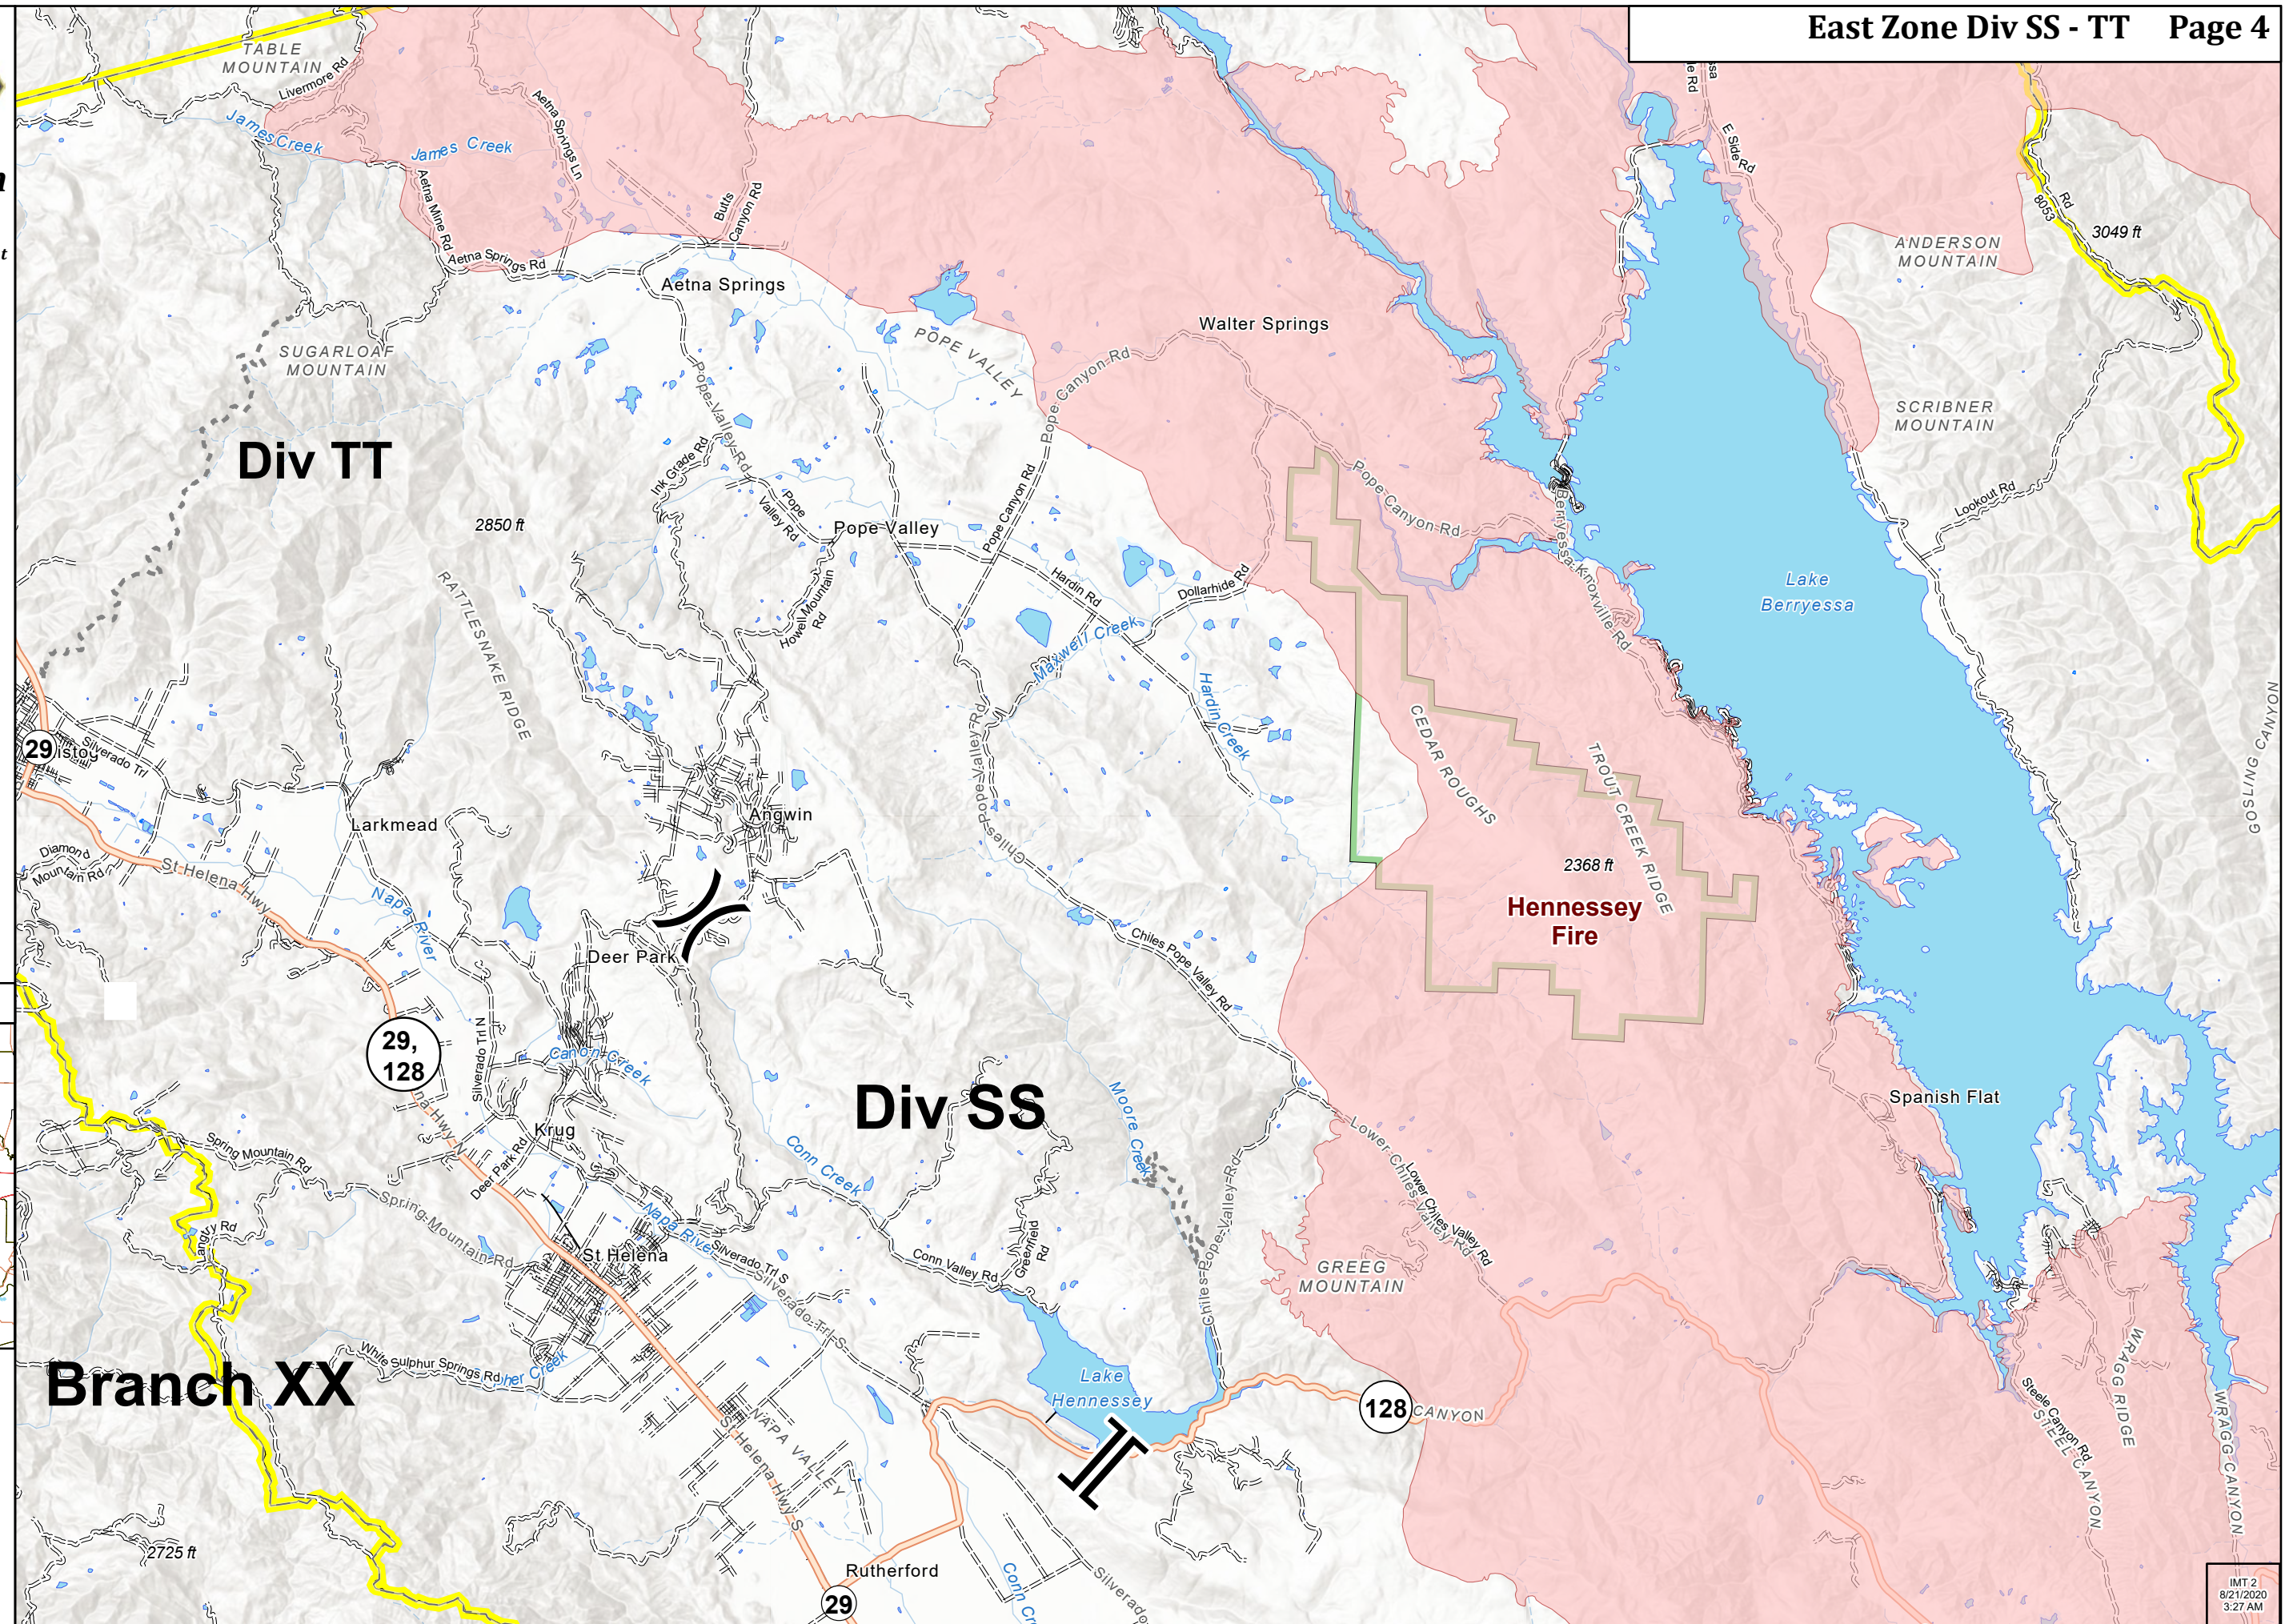

Vicinity Map

Scale: 1:100,000

Miles

MT 21
8/21/2020
3:26 AM

Transportation Map

LNU Lightning Complex Incident

CA-LNU-013407
August 21, 2020
0700-0700
Page 4 of 8

- County Boundary
- Wilderness
- Highway or ramp
- Local or 4WD road
- Trail
- Railroad
- State or Territory
- County Boundary
- Wilderness
- (Division Break
- Branch Break
- Wildfire Daily Fire Perimeter

Vicinity Map

Scale: 1:100,000
Miles
0 1 2

Transportation Map

LNU Lightning Complex Incident

CA-LNU-013407
August 21, 2020
0700-0700
Page 5 of 8

- County Boundary
- Interstate
- Highway or ramp
- Local or 4WD road
- Railroad
- State or Territory
- County Boundary
- (Division Break
- Branch Break
- Wildfire Daily Fire Perimeter

Vicinity Map

Scale: 1:100,000

Miles

Div MM

Div GG

Div KK

Branch XL

Transportation Map

Vicinity Map

Scale: 1:100,000

Miles

8/21/2020
3:28 AM