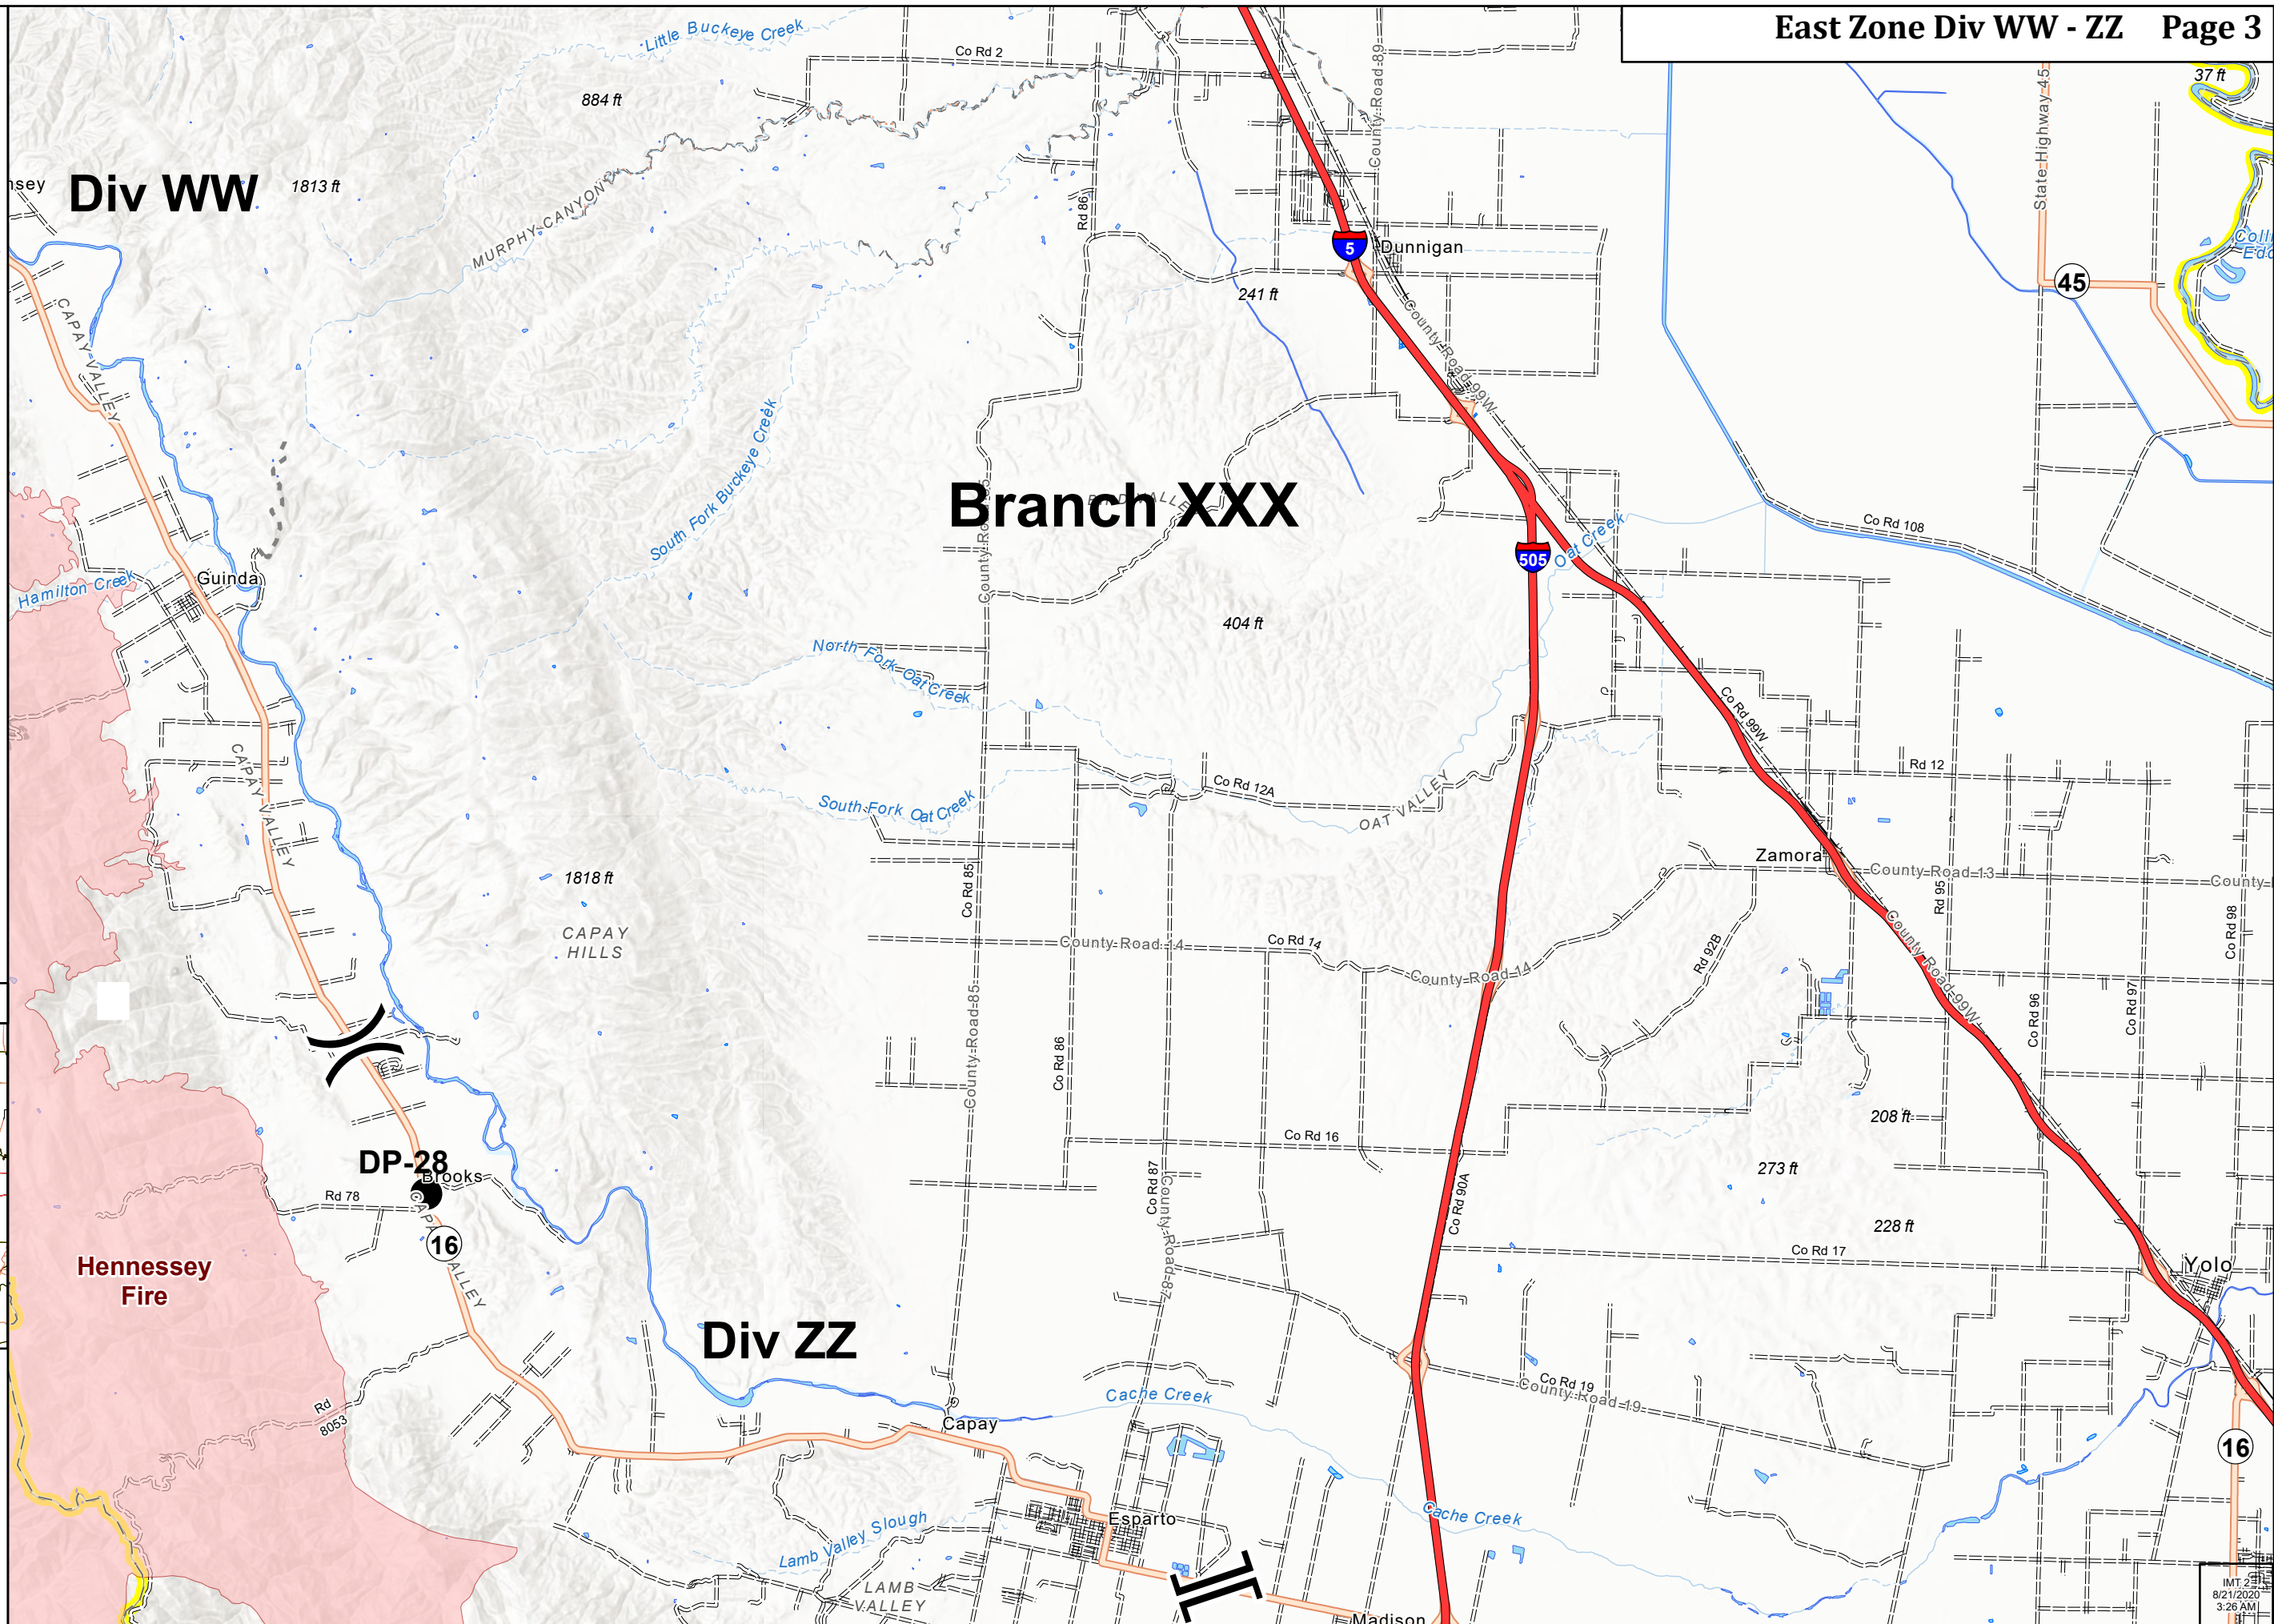

Vicinity Map

Scale: 1:100,000

Miles

Transportation Map

LNU Lightning Complex Incident

CA-LNU-013407
August 21, 2020
0700-0700
Page 3 of 8

- County Boundary
- Interstate
- Highway or ramp
- Local or 4WD road
- Trail
- Railroad
- State or Territory
- County Boundary
- Drop Point
- (Division Break
- Branch Break
- Wildfire Daily Fire Perimeter

Vicinity Map

Scale: 1:100,000

Miles

MT 21
8/21/2020
3:26 AM

Transportation Map

LNU Lightning Complex Incident

CA-LNU-013407
August 21, 2020
0700-0700
Page 4 of 8

- County Boundary
- Wilderness
- Highway or ramp
- Local or 4WD road
- Trail
- Railroad
- State or Territory
- County Boundary
- Wilderness
- (Division Break
- Branch Break
- Wildfire Daily Fire Perimeter

Vicinity Map

Scale: 1:100,000

Miles

Div MM

Div GG

Div KK

Branch XL

Transportation Map

Vicinity Map

Scale: 1:100,000

Miles

8/21/2020
3:28 AM