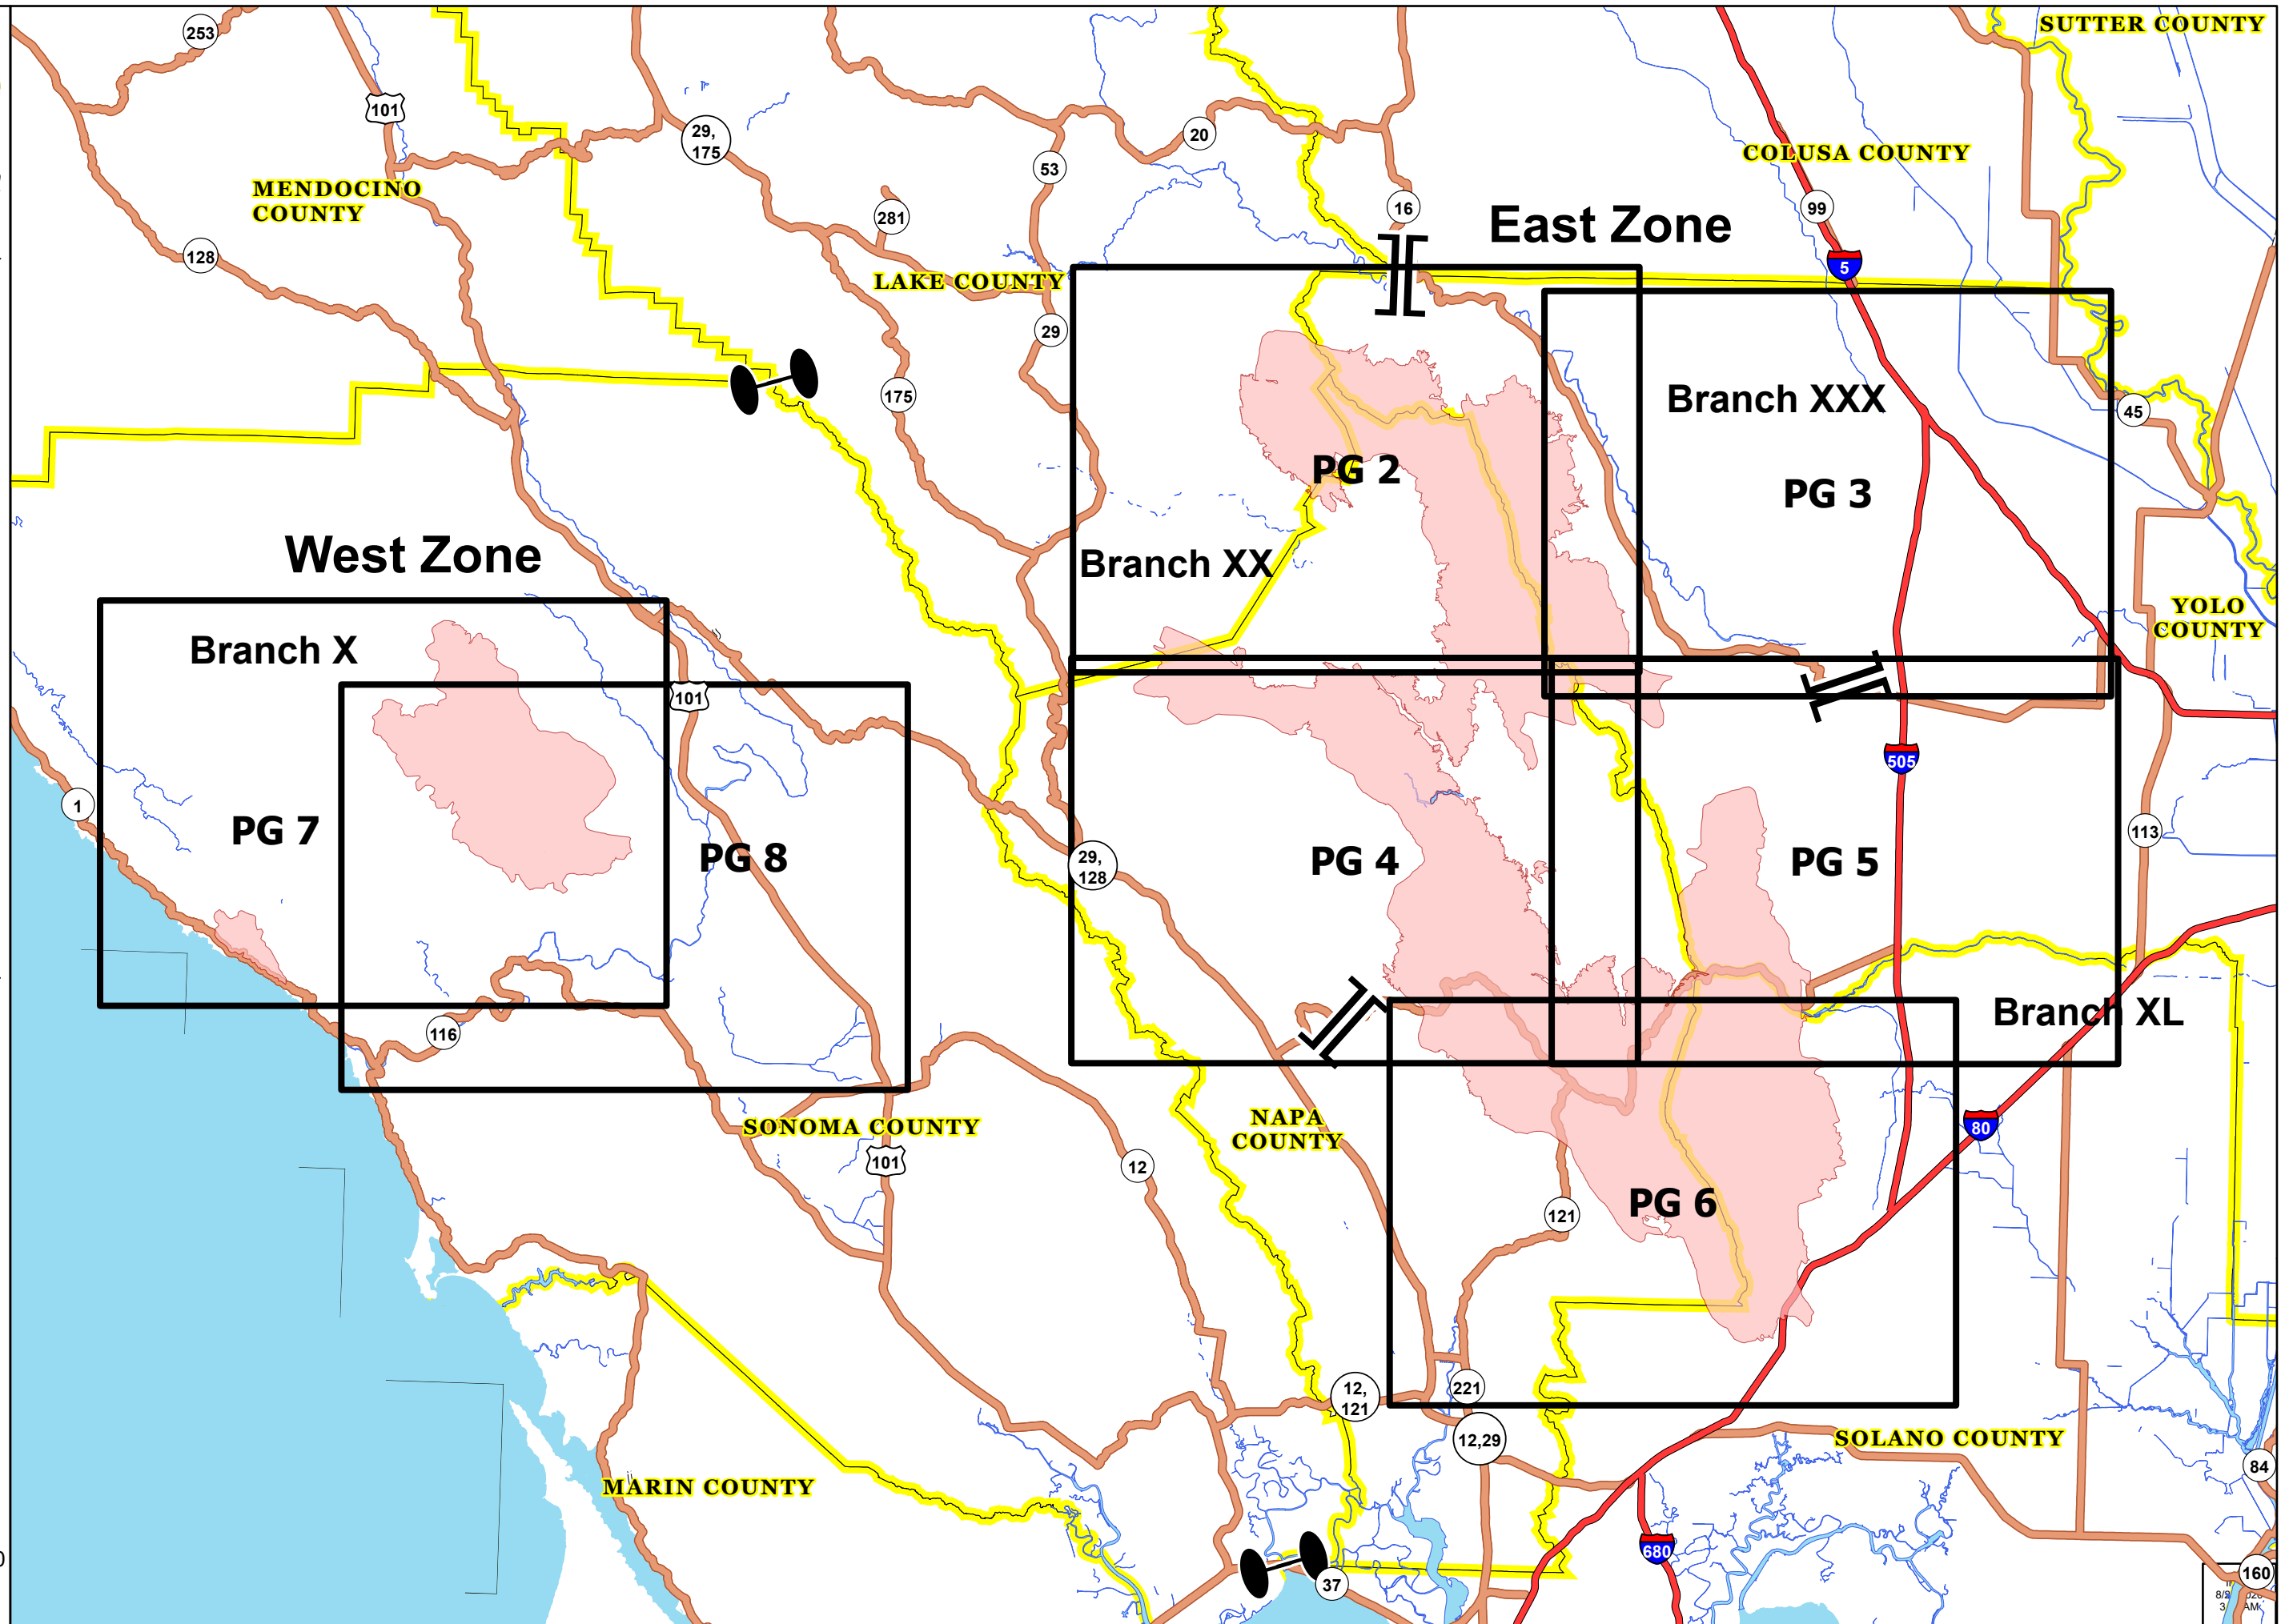

Transportation Map

LNU Lightning Complex

CA-LNU-013407

August 20, 2020

0700-0700

Page 1 of 8

Legend

- Page Boundaries
- Wildfire Daily Fire Perimeter
- Interstate
- Highway or ramp
- Local or 4WD road
- County Boundary

Scale: 1:400,000