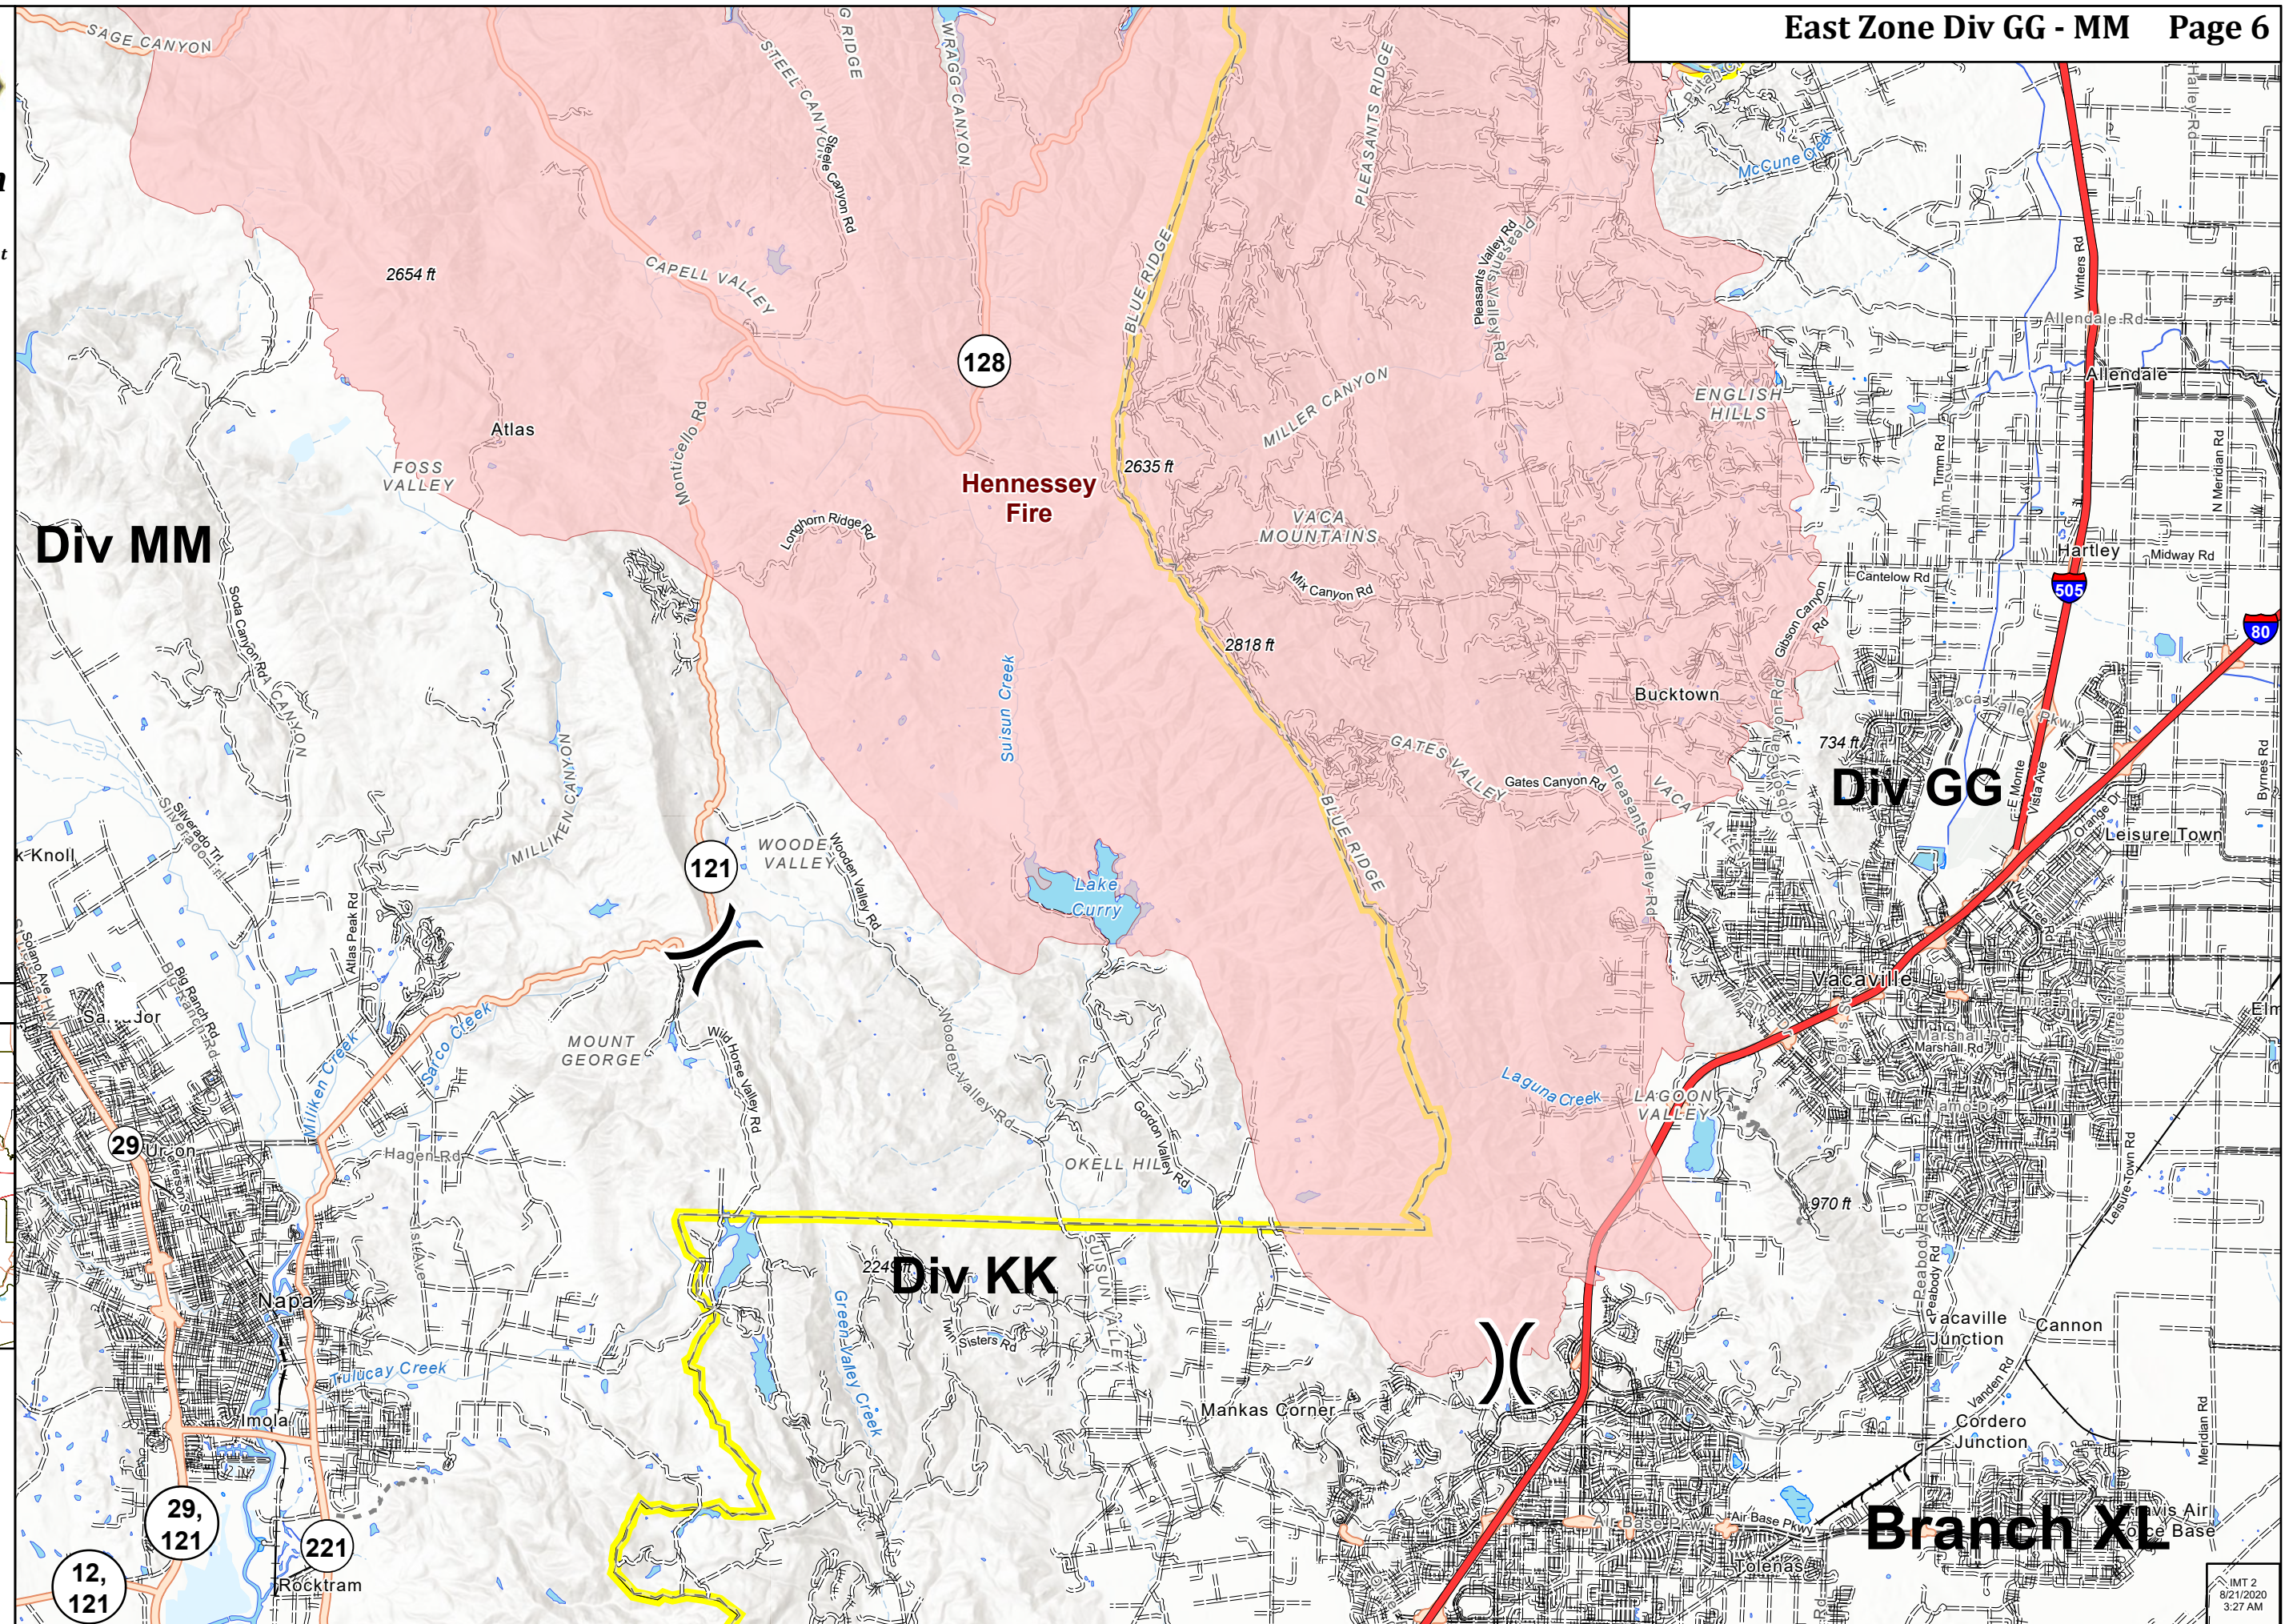

Vicinity Map

Scale: 1:100,000
Miles
0 1 2

Transportation Map

LNU Lightning Complex Incident

CA-LNU-013407
August 21, 2020
0700-0700
Page 5 of 8

- County Boundary
- Interstate
- Highway or ramp
- Local or 4WD road
- Railroad
- State or Territory
- County Boundary
- (Division Break
- Branch Break
- Wildfire Daily Fire Perimeter

Vicinity Map

Scale: 1:100,000
Miles

Div CC

Branch XL

Transportation Map

LNU Lightning Complex Incident

CA-LNU-013407
August 21, 2020
0700-0700
Page 6 of 8

- County Boundary
- Interstate
- Highway or ramp
- Local or 4WD road
- Trail
- Railroad
- State or Territory
- County Boundary
- (Division Break)
- Wildfire Daily Fire Perimeter

Vicinity Map

Scale: 1:100,000

Miles

Div MM

Div GG

Div KK

Branch XL

Transportation Map

Vicinity Map

Scale: 1:100,000

Miles

8/21/2020
3:28 AM