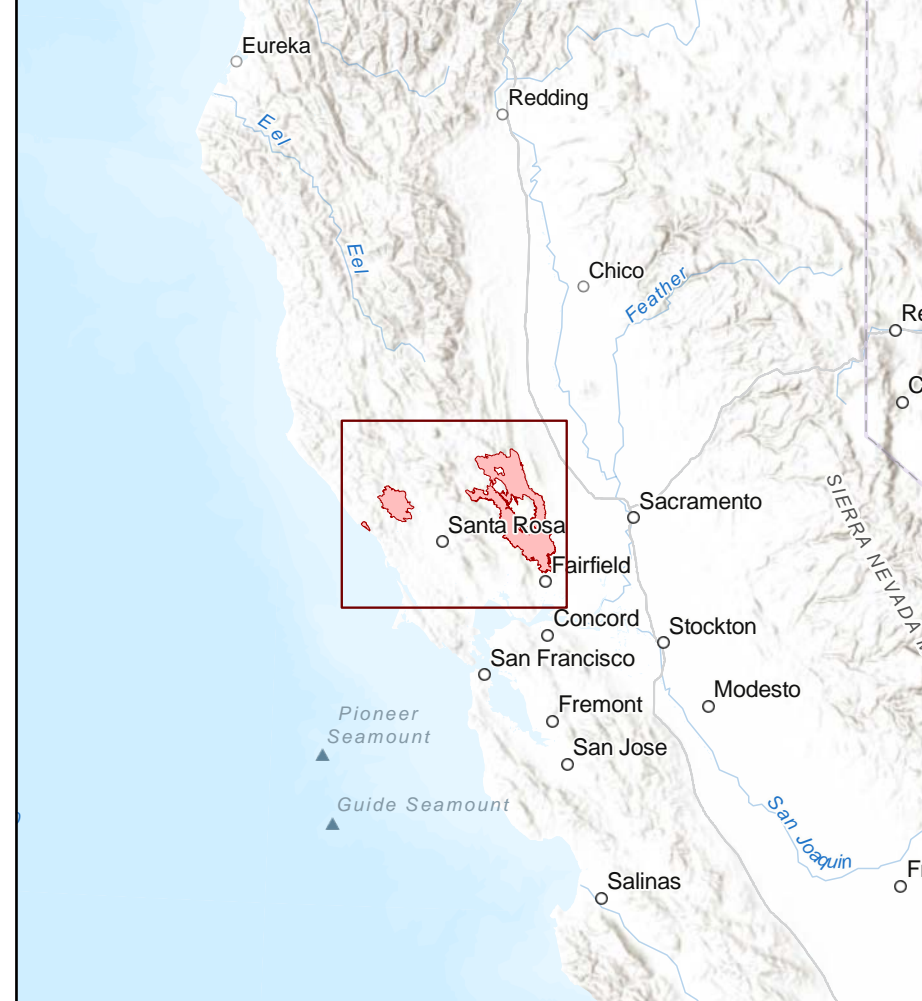

Vicinity Map

1:115,749
Datum: NAD 83

INT 2
August 24, 2020
2238 hrs