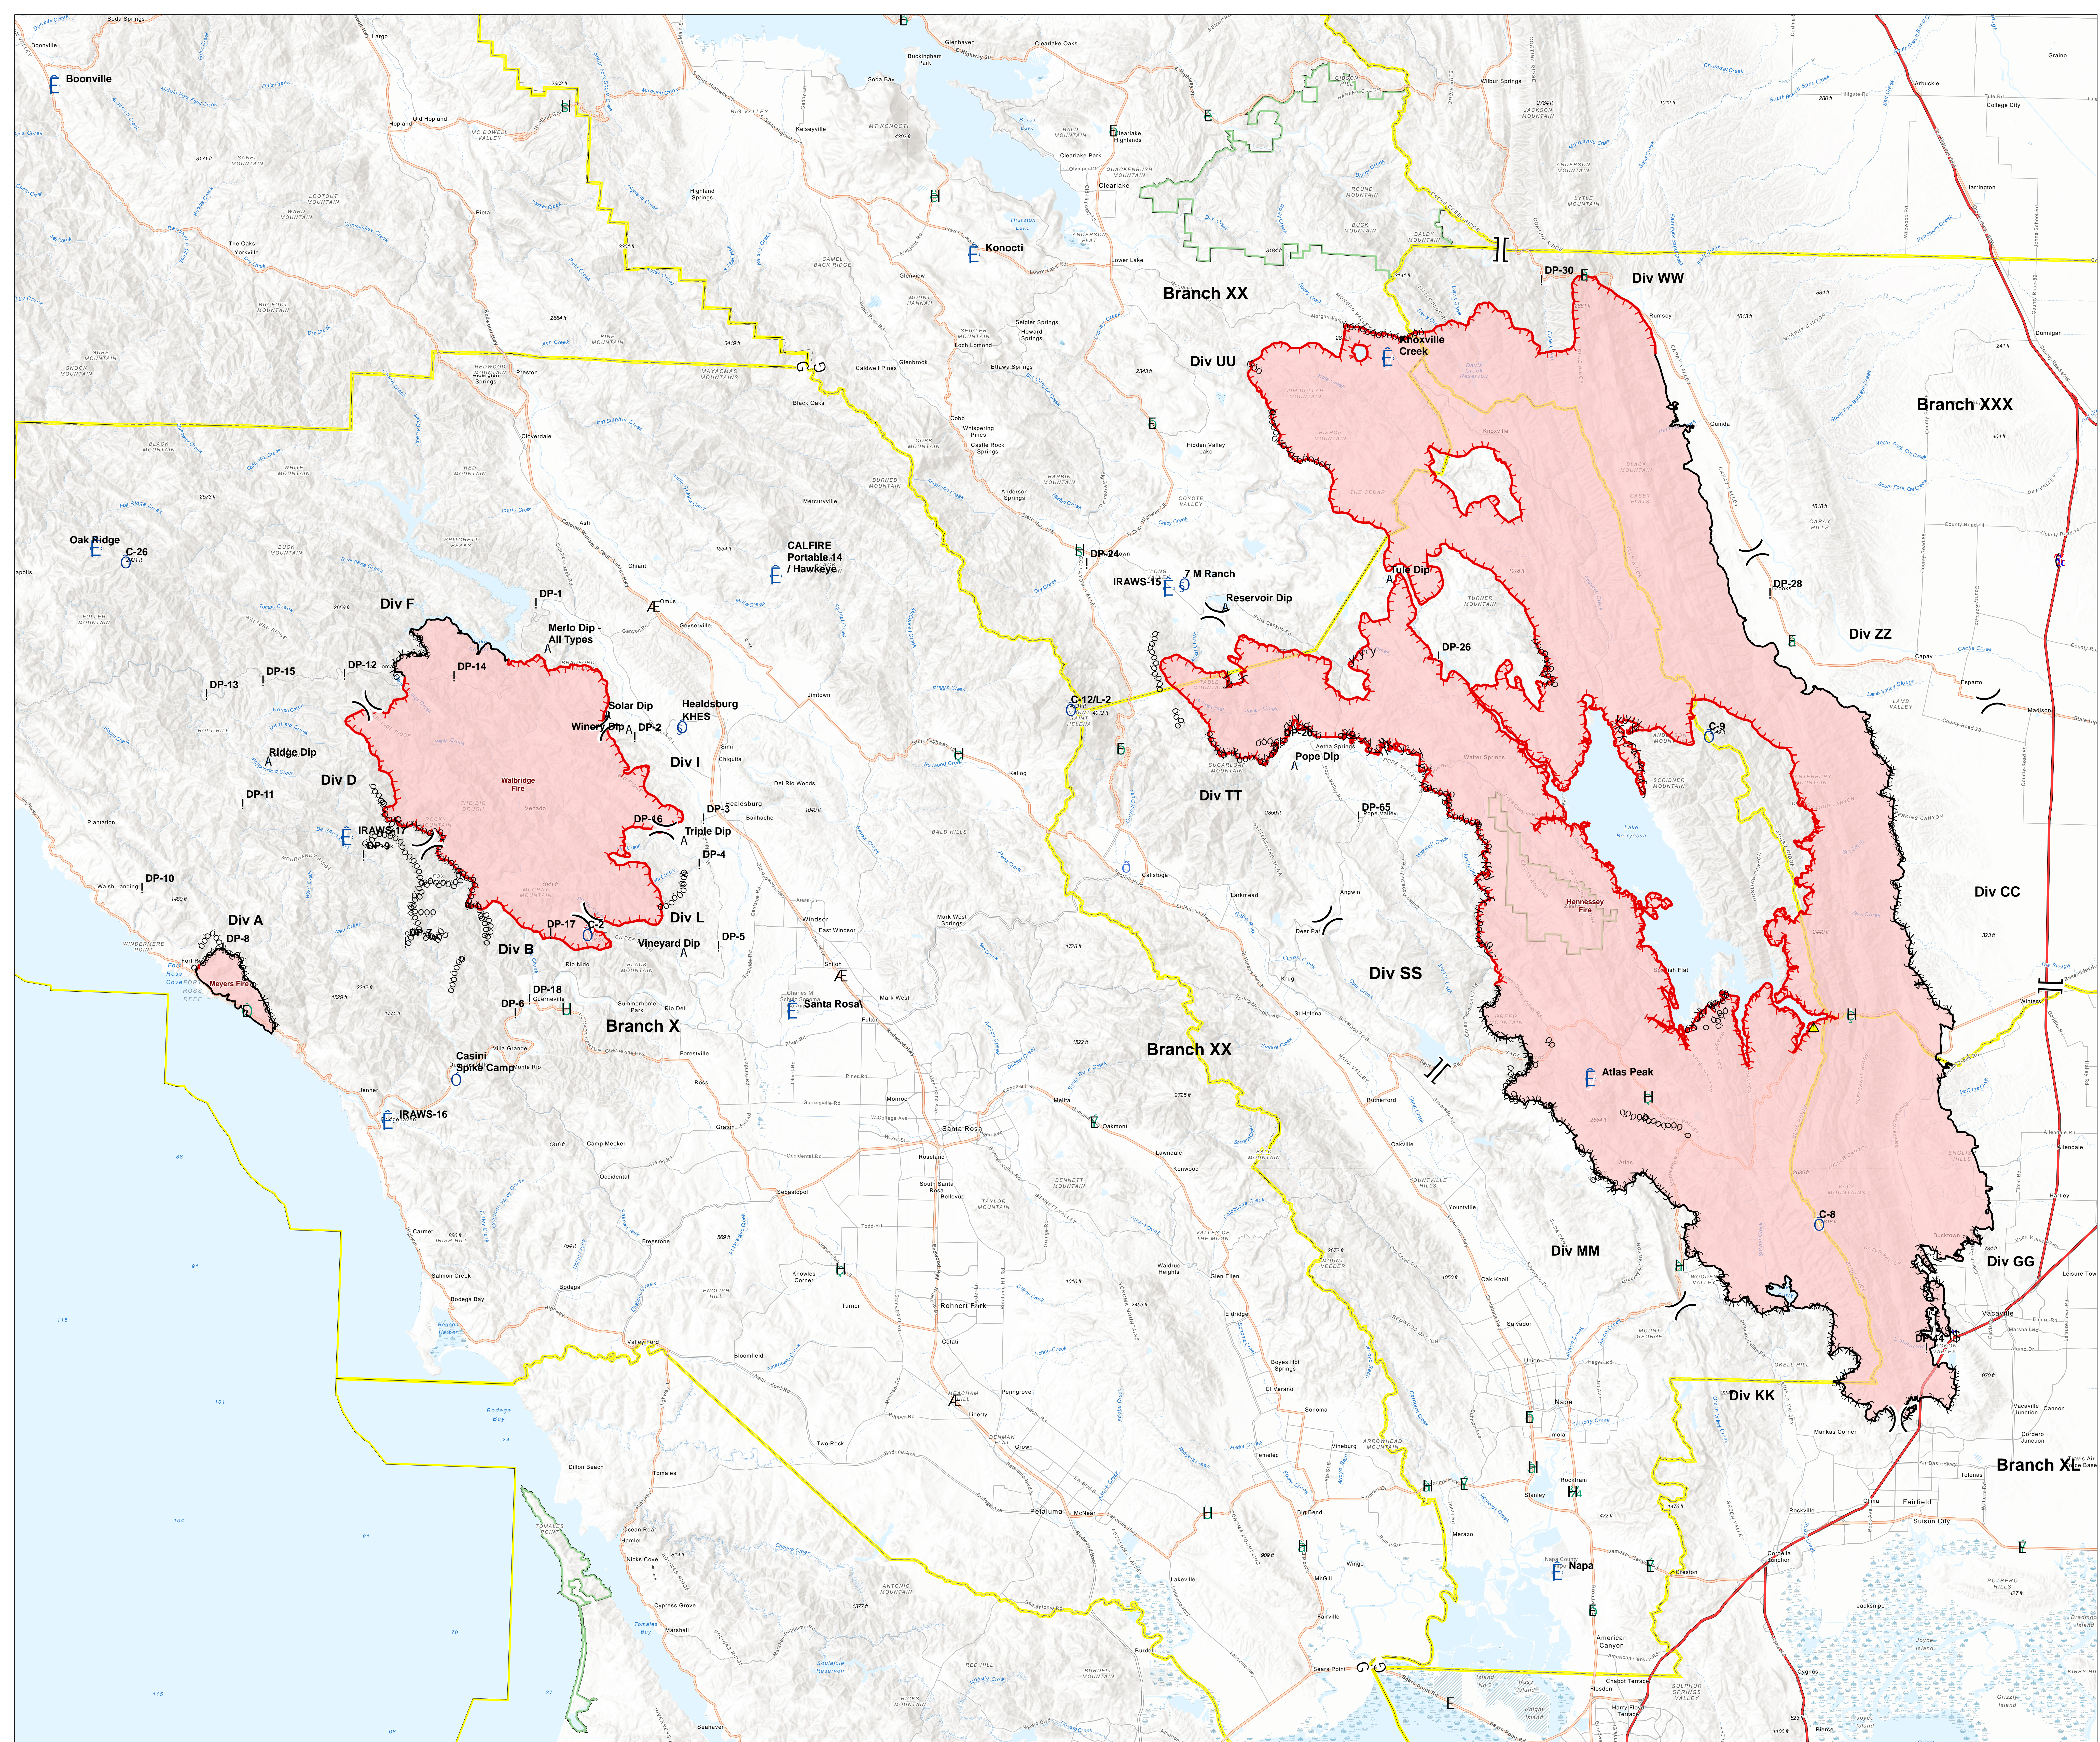

Transportation

LNU Lightning Complex
CA-LNU-013407
August 25, 2020
0700-0700

	Camp		Controlled Line
	Dip Site		Completed Down Line
	Drop Point		Completed Hand Line
	Habitat		Road on Completed Line
	Incident Command Post		Wildfire Daily Fire Perimeter
	Mobile Weather Unit		Interstate
	Repeater		Highway or camp
	Zone Break		Local or 480 road
	Division Break		Local or 480 road
	Branch Break		County boundary
	Uncontrolled Fire Edge		Habitat
			One Lane Only, OK for trucks

Vicinity Map

1:115,749
Datum: NAD 83

INT 2
August 24, 2020
2238 hrs