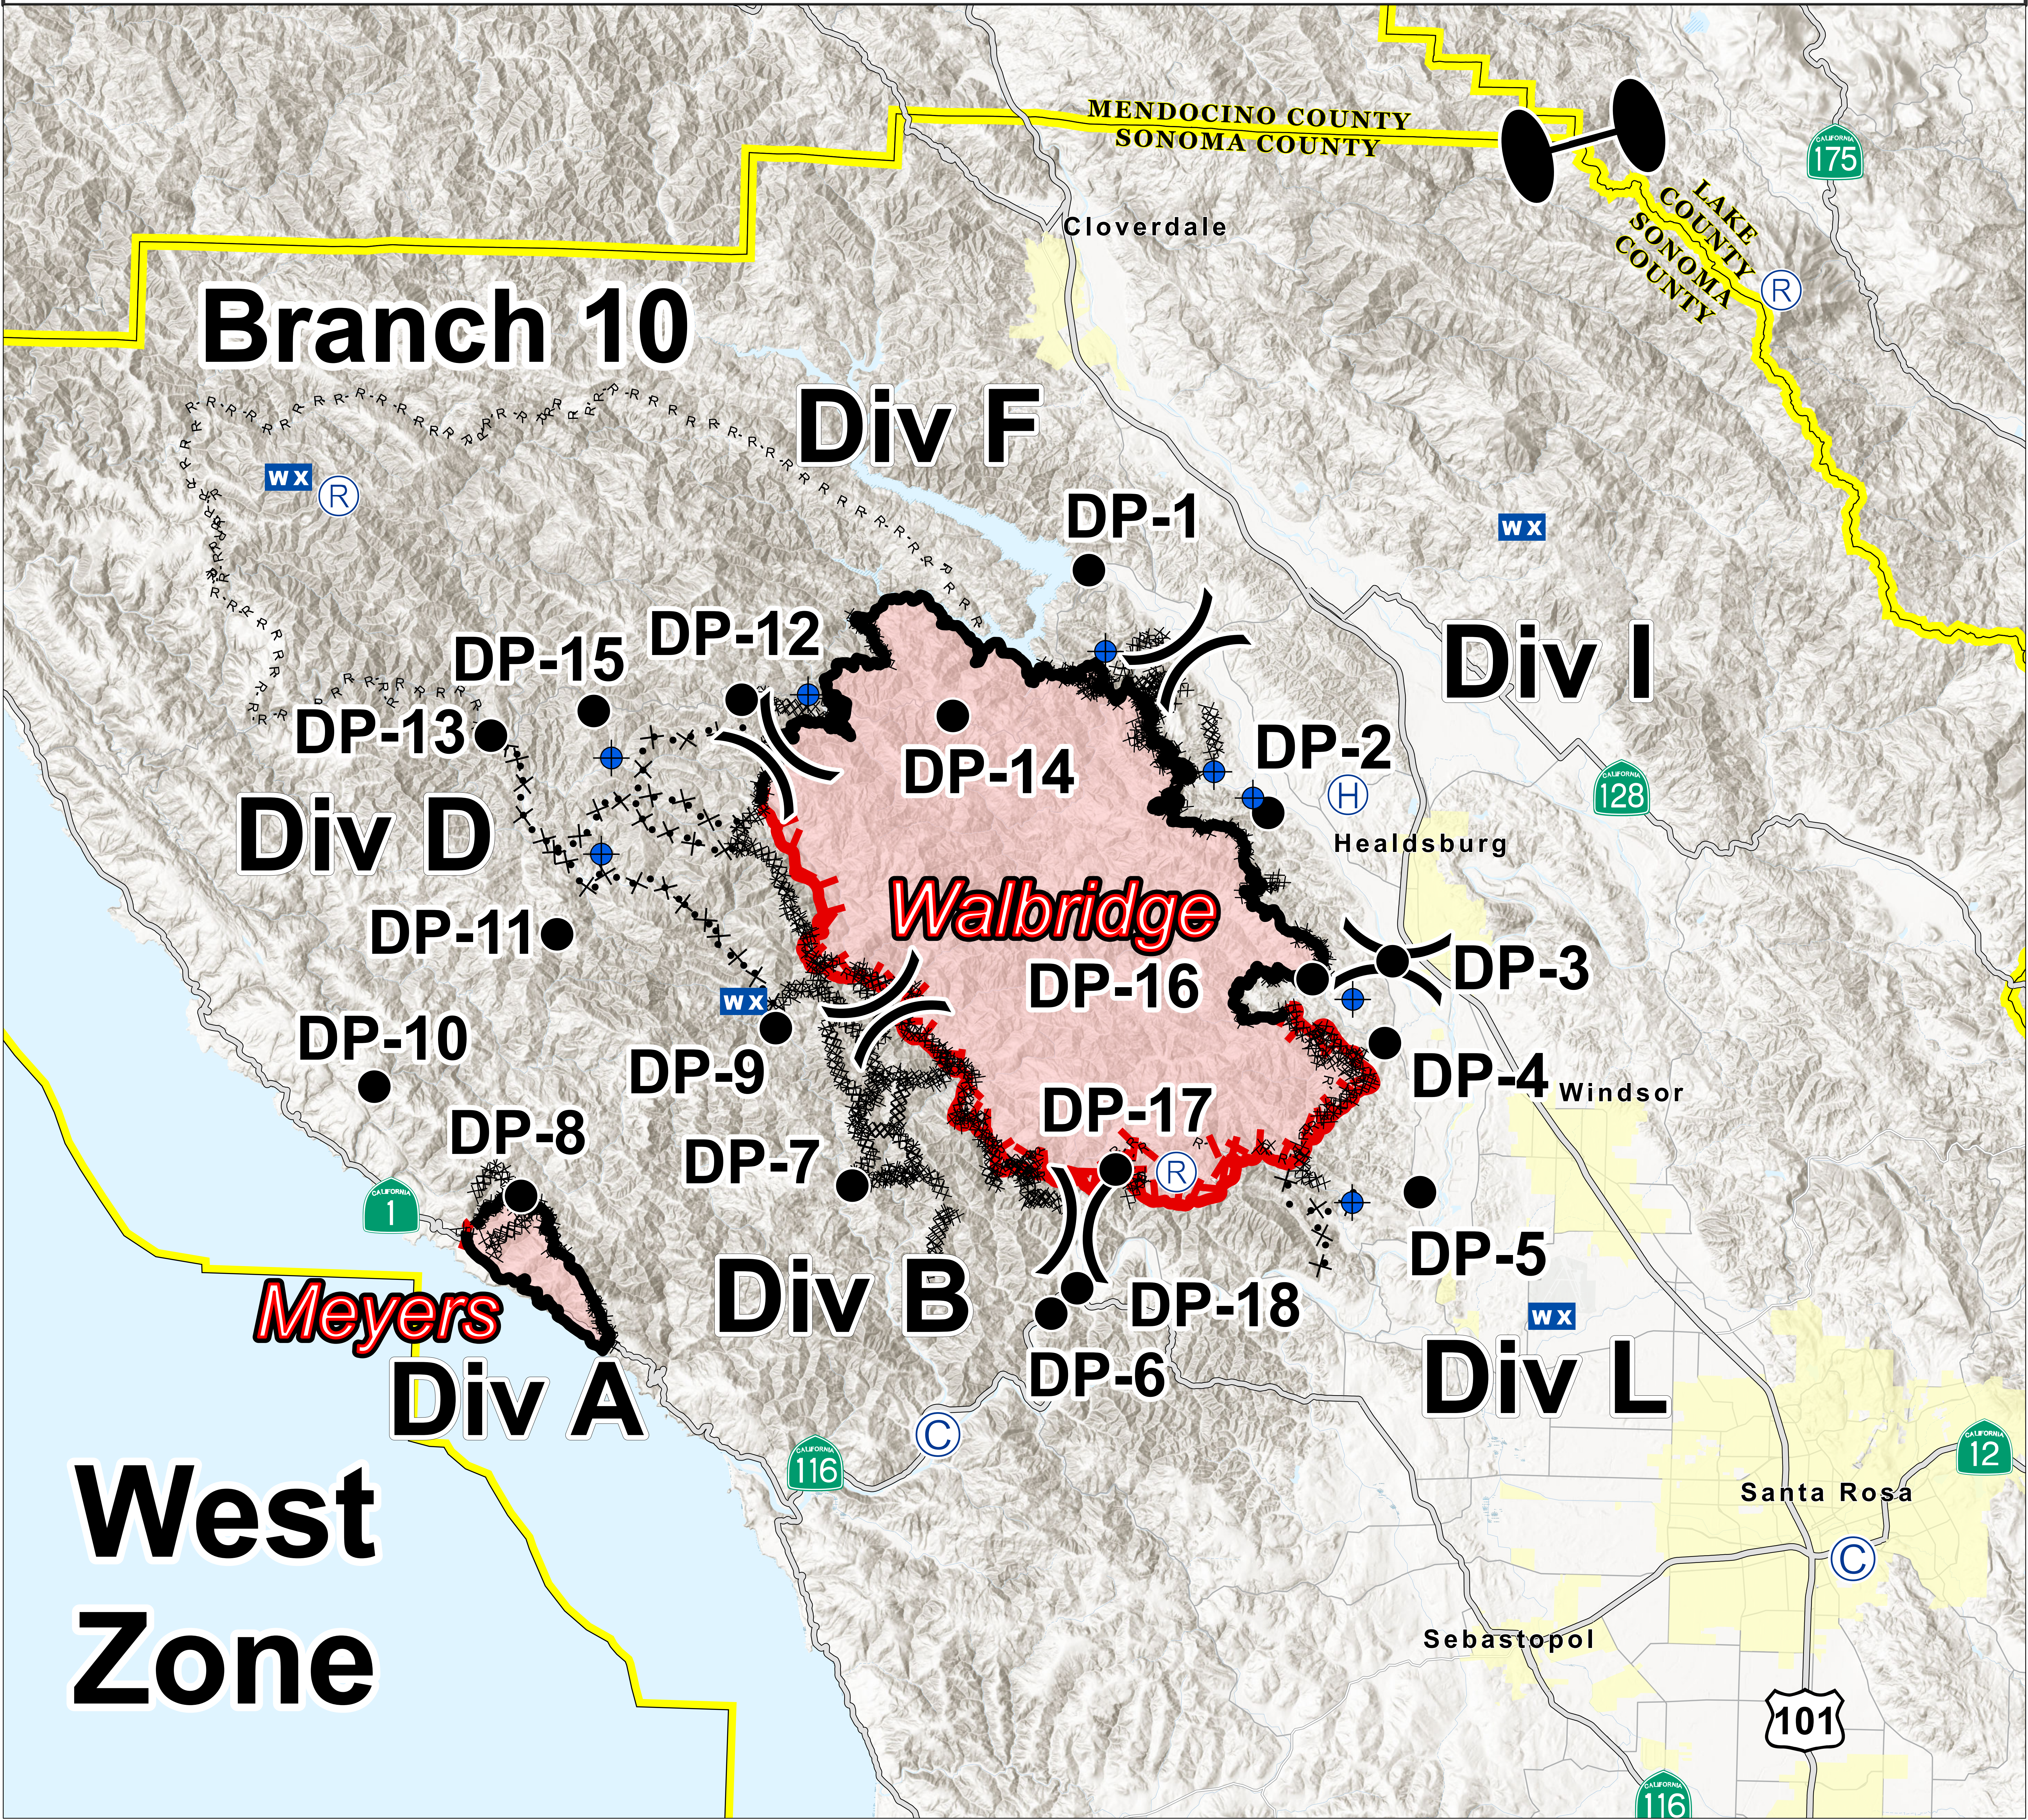

WEST ZONE

BRIEFING MAP

LNU Lightning Complex

- () Division Break
- || Branch Break
- Zone Break
- Drop Point
- ◆ Dip Site
- WX Mobile Weather Unit
- Uncontrolled Fire Edge
- Completed Line
- Completed Dozer Line
- Proposed Dozer Line
- Ⓡ Repeater
- Ⓢ Camp
- Ⓜ Helibase

Branch 10

Div F

Div I

Div D

Div B

Div A

Div L

Walbridge

Meyers

West Zone

MENDOCINO COUNTY
SONOMA COUNTY

LAKE COUNTY
SONOMA COUNTY

Cloverdale

Healdsburg

Windsor

Santa Rosa

Sebastopol

WX Ⓡ

WX

WX

WX

Ⓢ

Ⓡ

Ⓡ