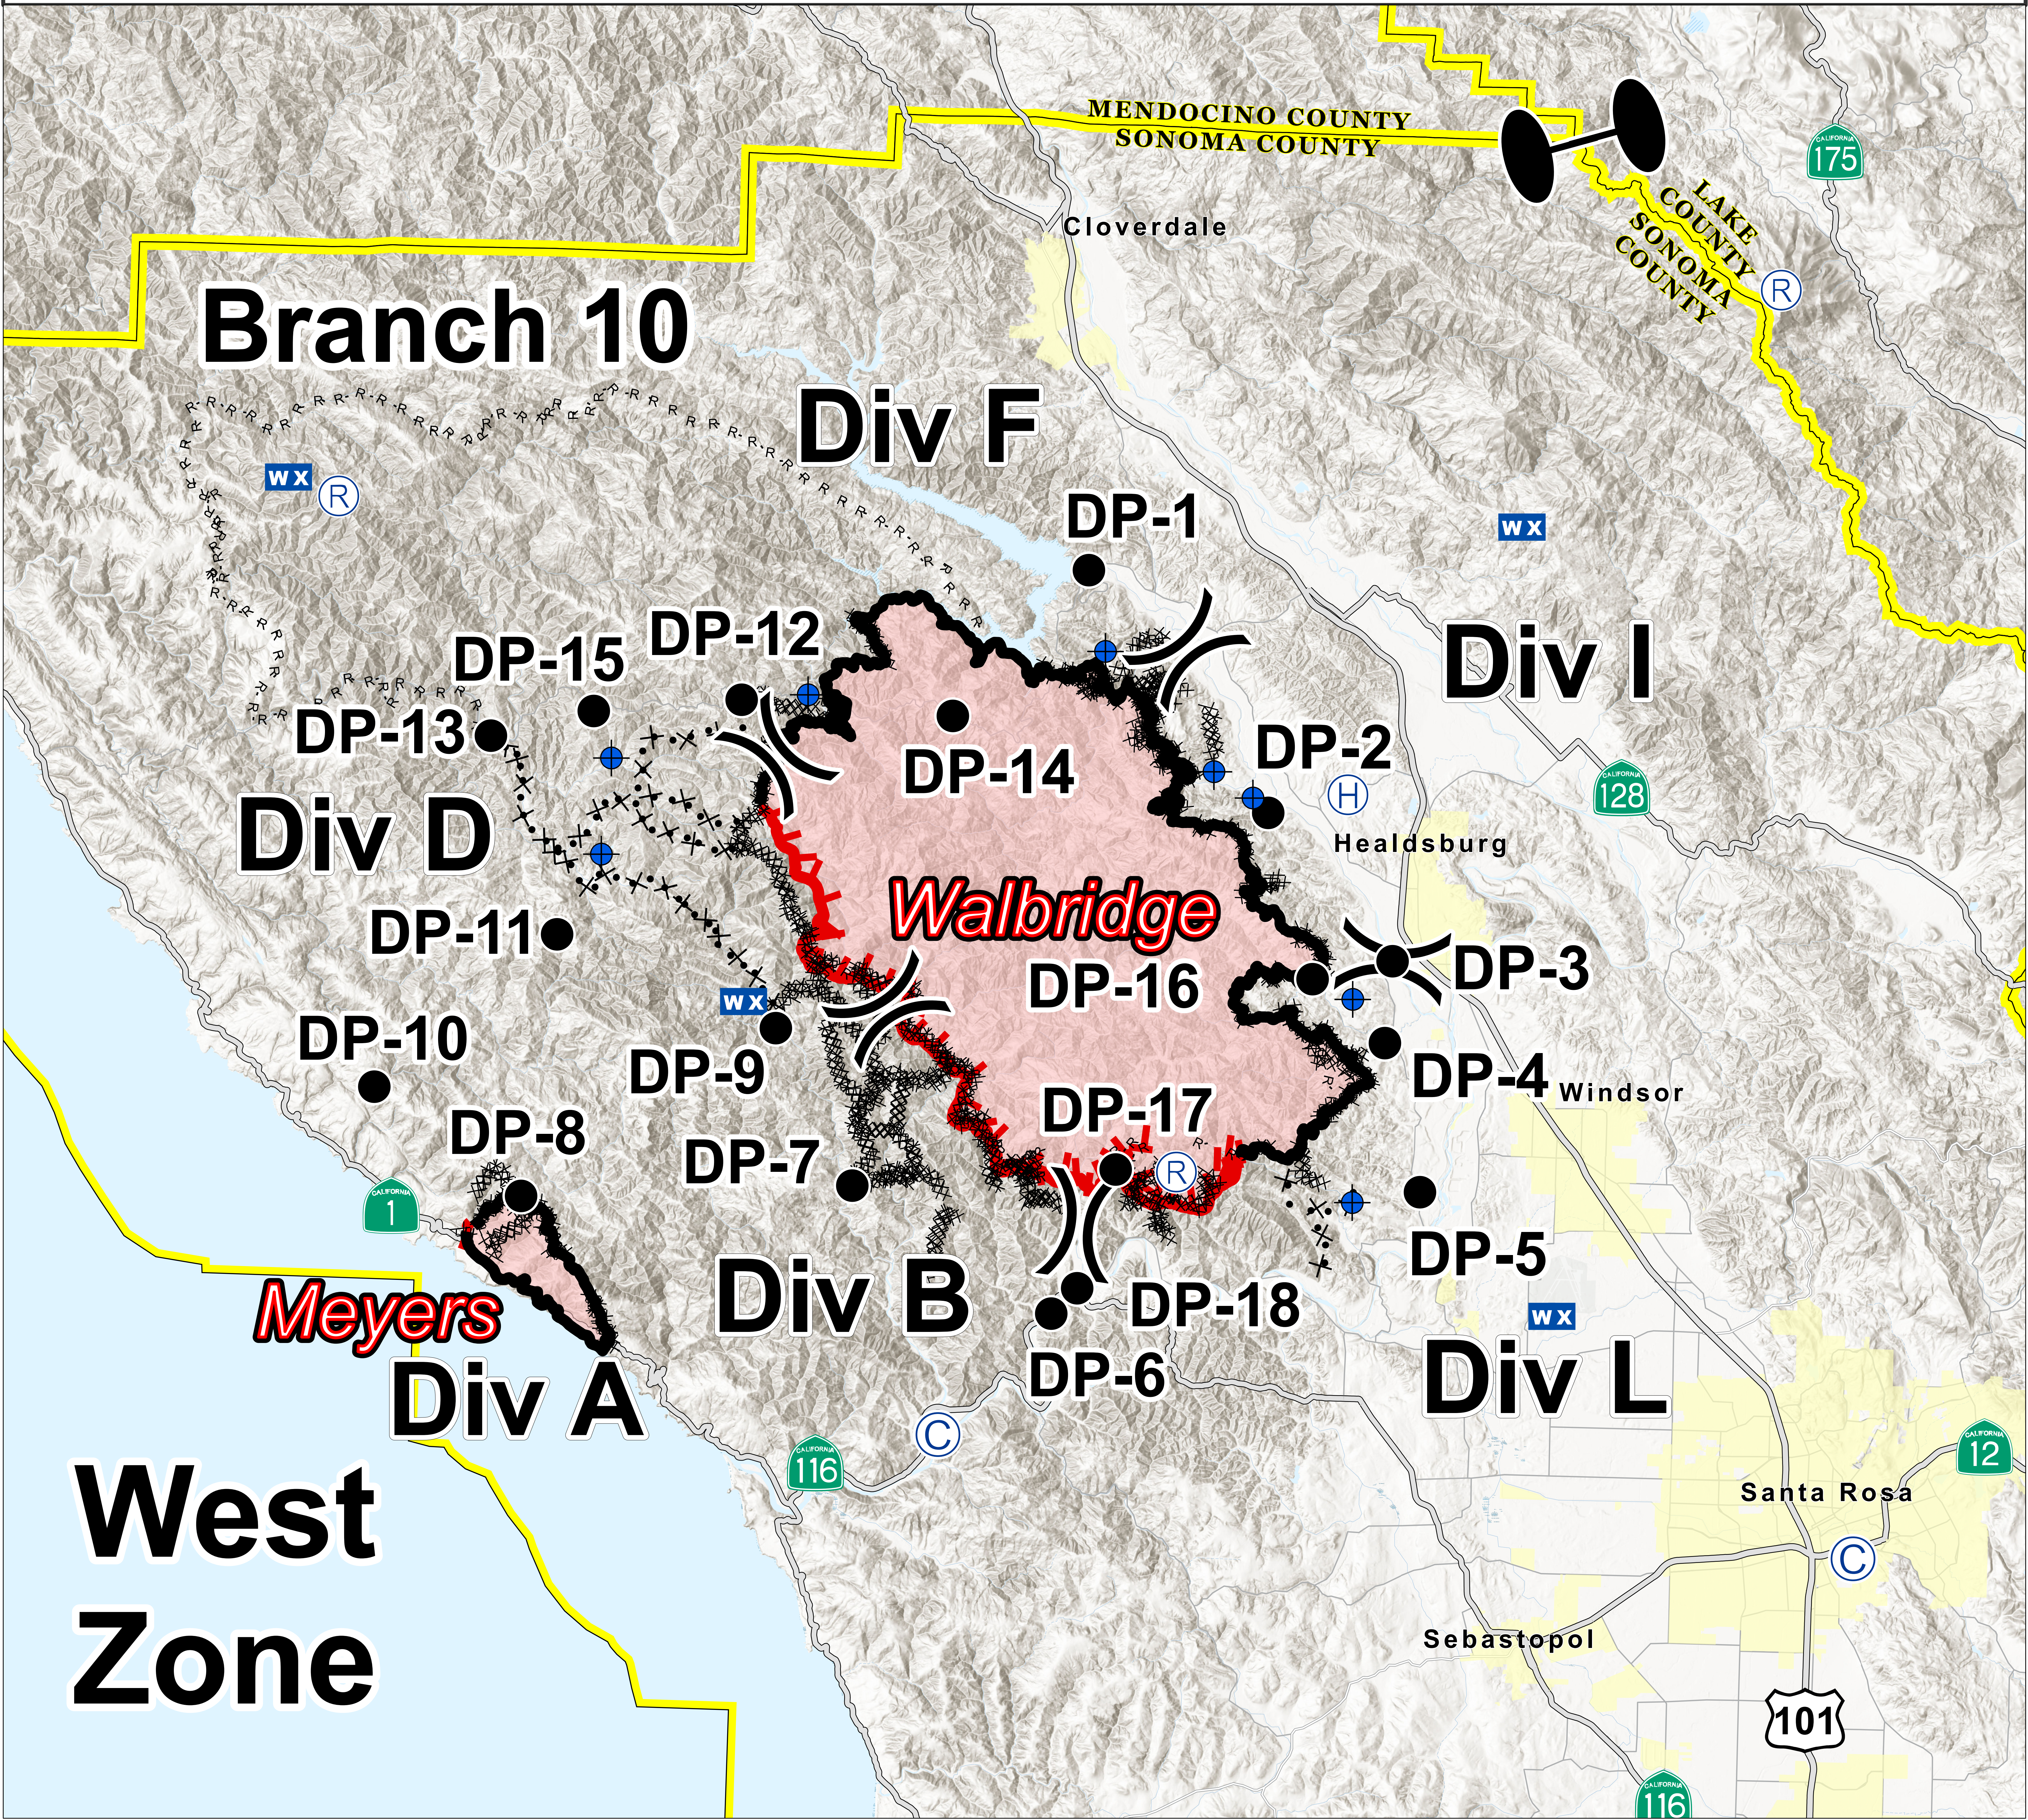

WEST ZONE

BRIEFING MAP LNU Lightning Complex

- () Division Break
- || Branch Break
- Zone Break
- Drop Point
- + Dip Site
- WX Mobile Weather Unit
- Uncontrolled Fire Edge
- Completed Line
- Completed Dozer Line
- Proposed Dozer Line
- Repeater
- Camp
- Helibase

West Zone