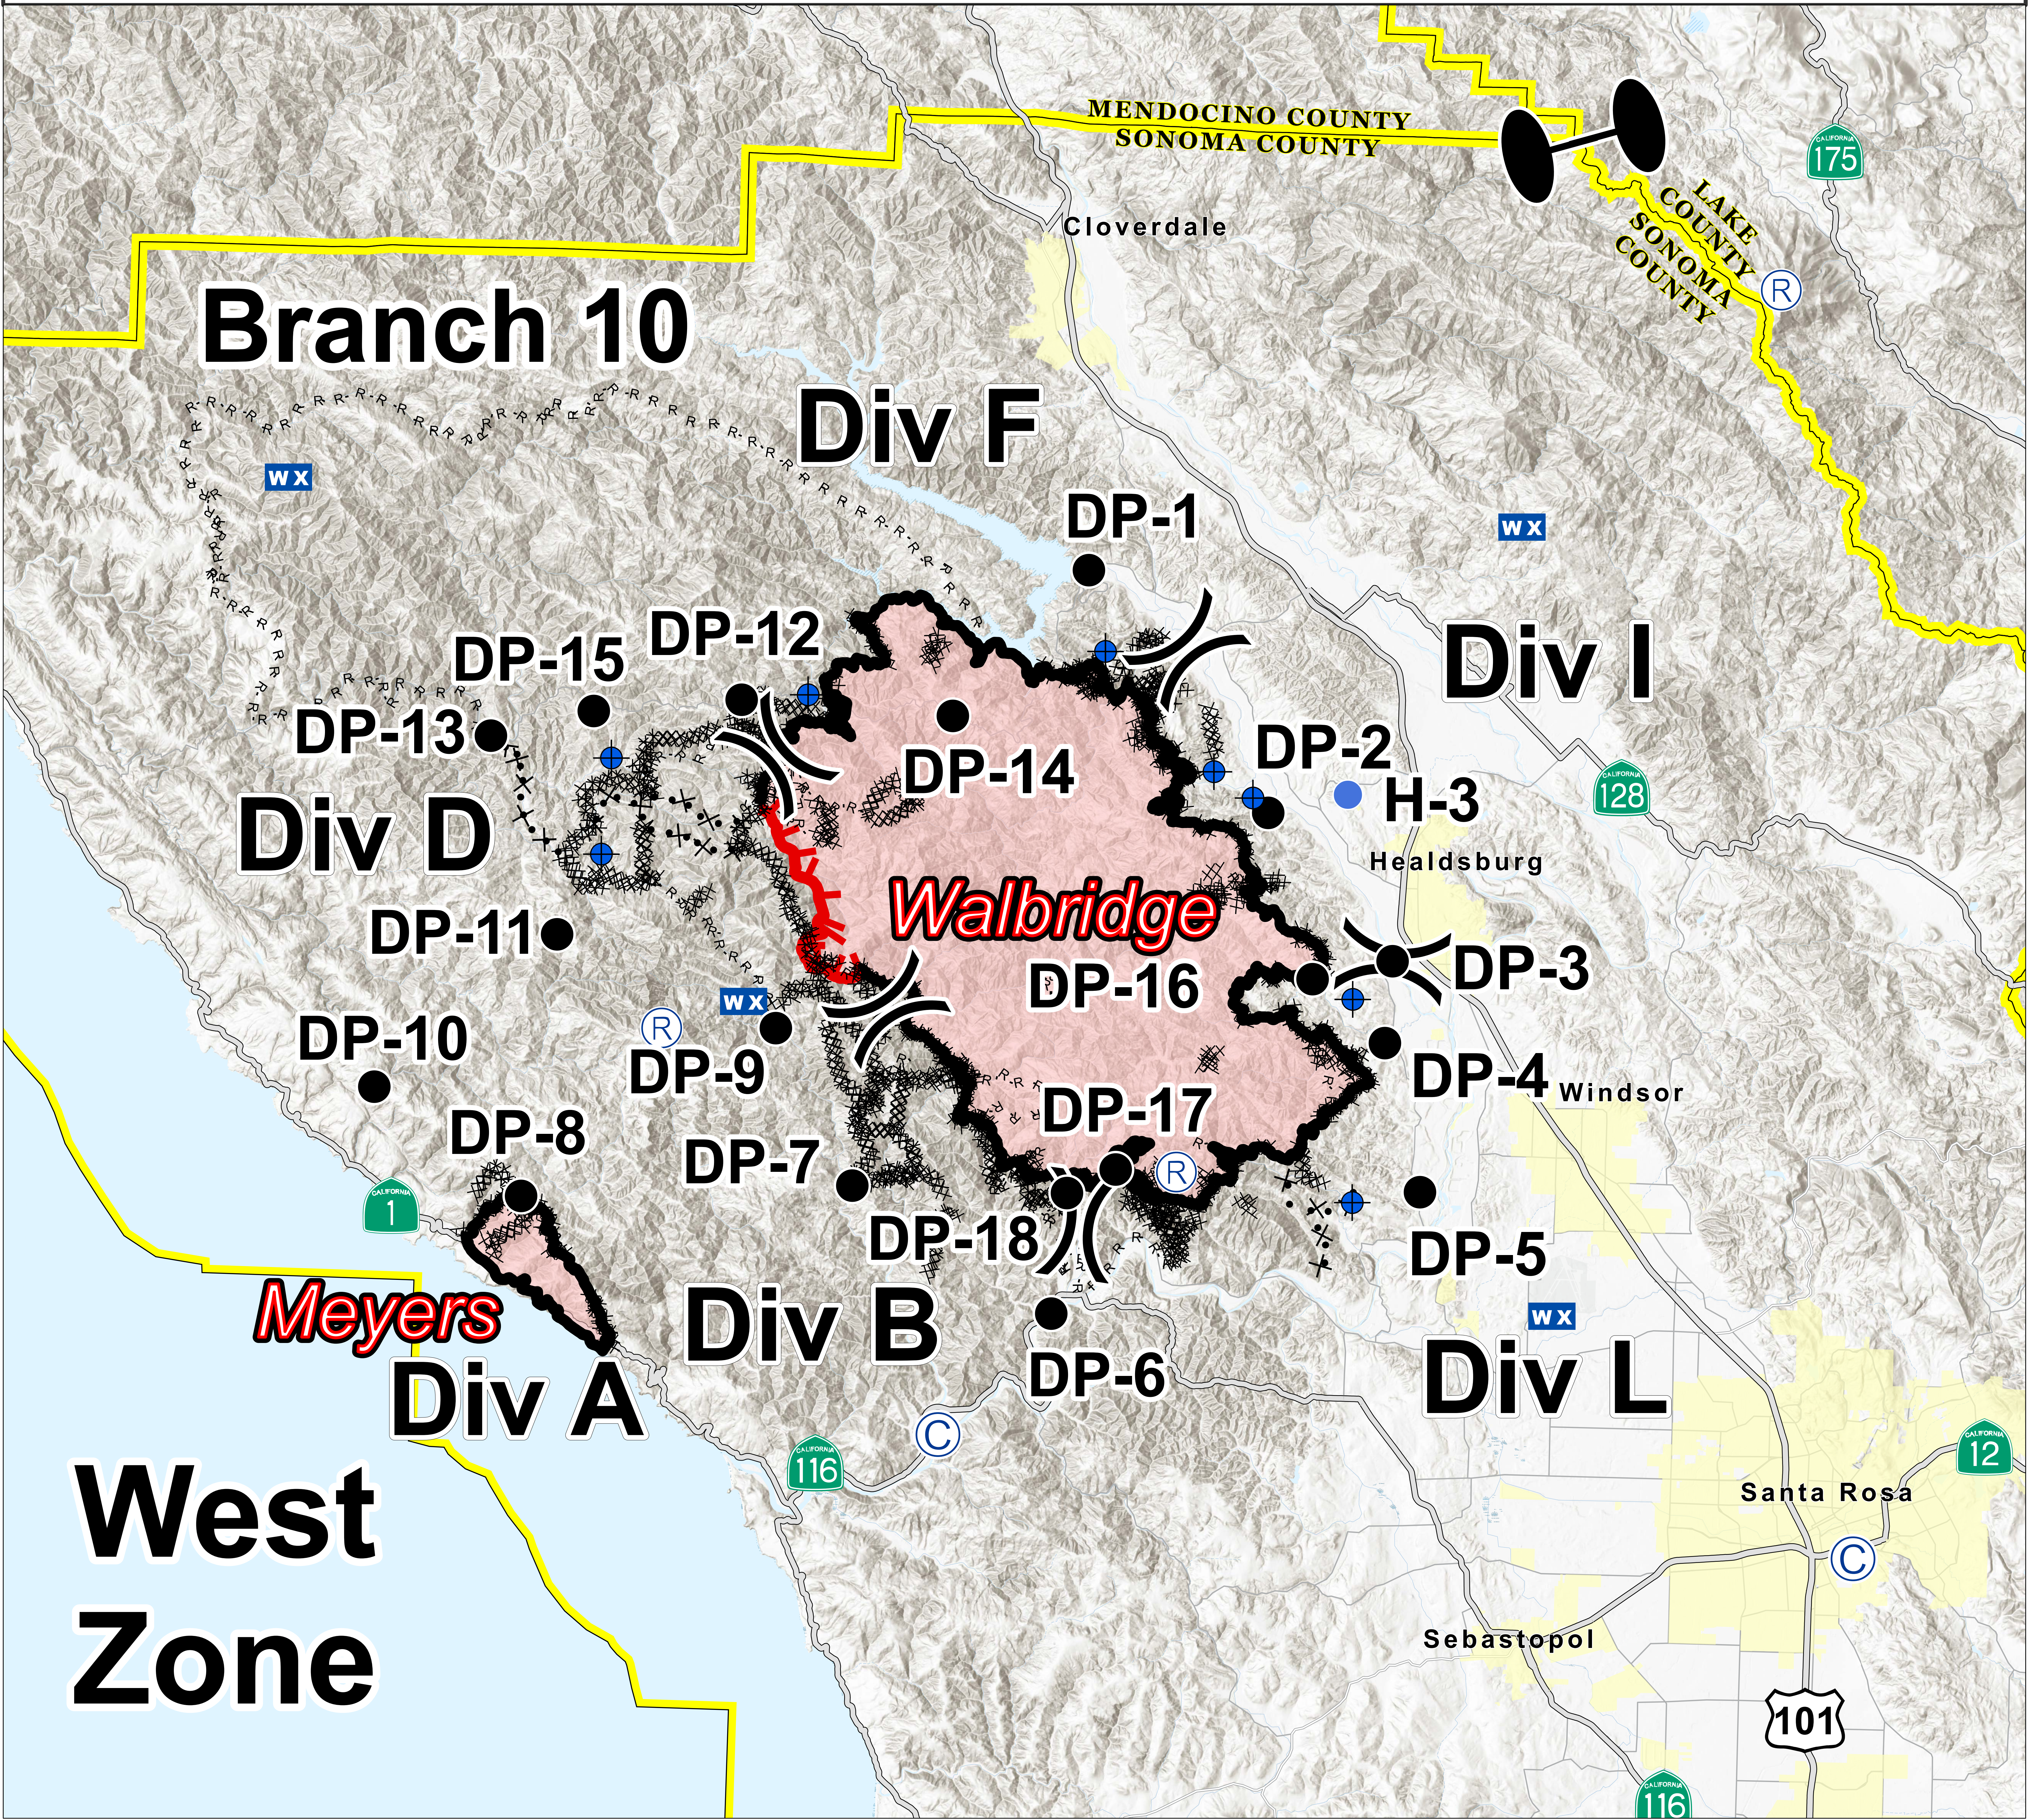

WEST ZONE

BRIEFING MAP

LNU Lightning Complex

- () Division Break
- || Branch Break
- Zone Break
- Drop Point
- ◆ Dip Site
- WX Mobile Weather Unit
- Uncontrolled Fire Edge
- Completed Line
- Completed Dozer Line
- Proposed Dozer Line
- Ⓡ Repeater
- Ⓢ Camp
- Ⓜ Helibase

West Zone