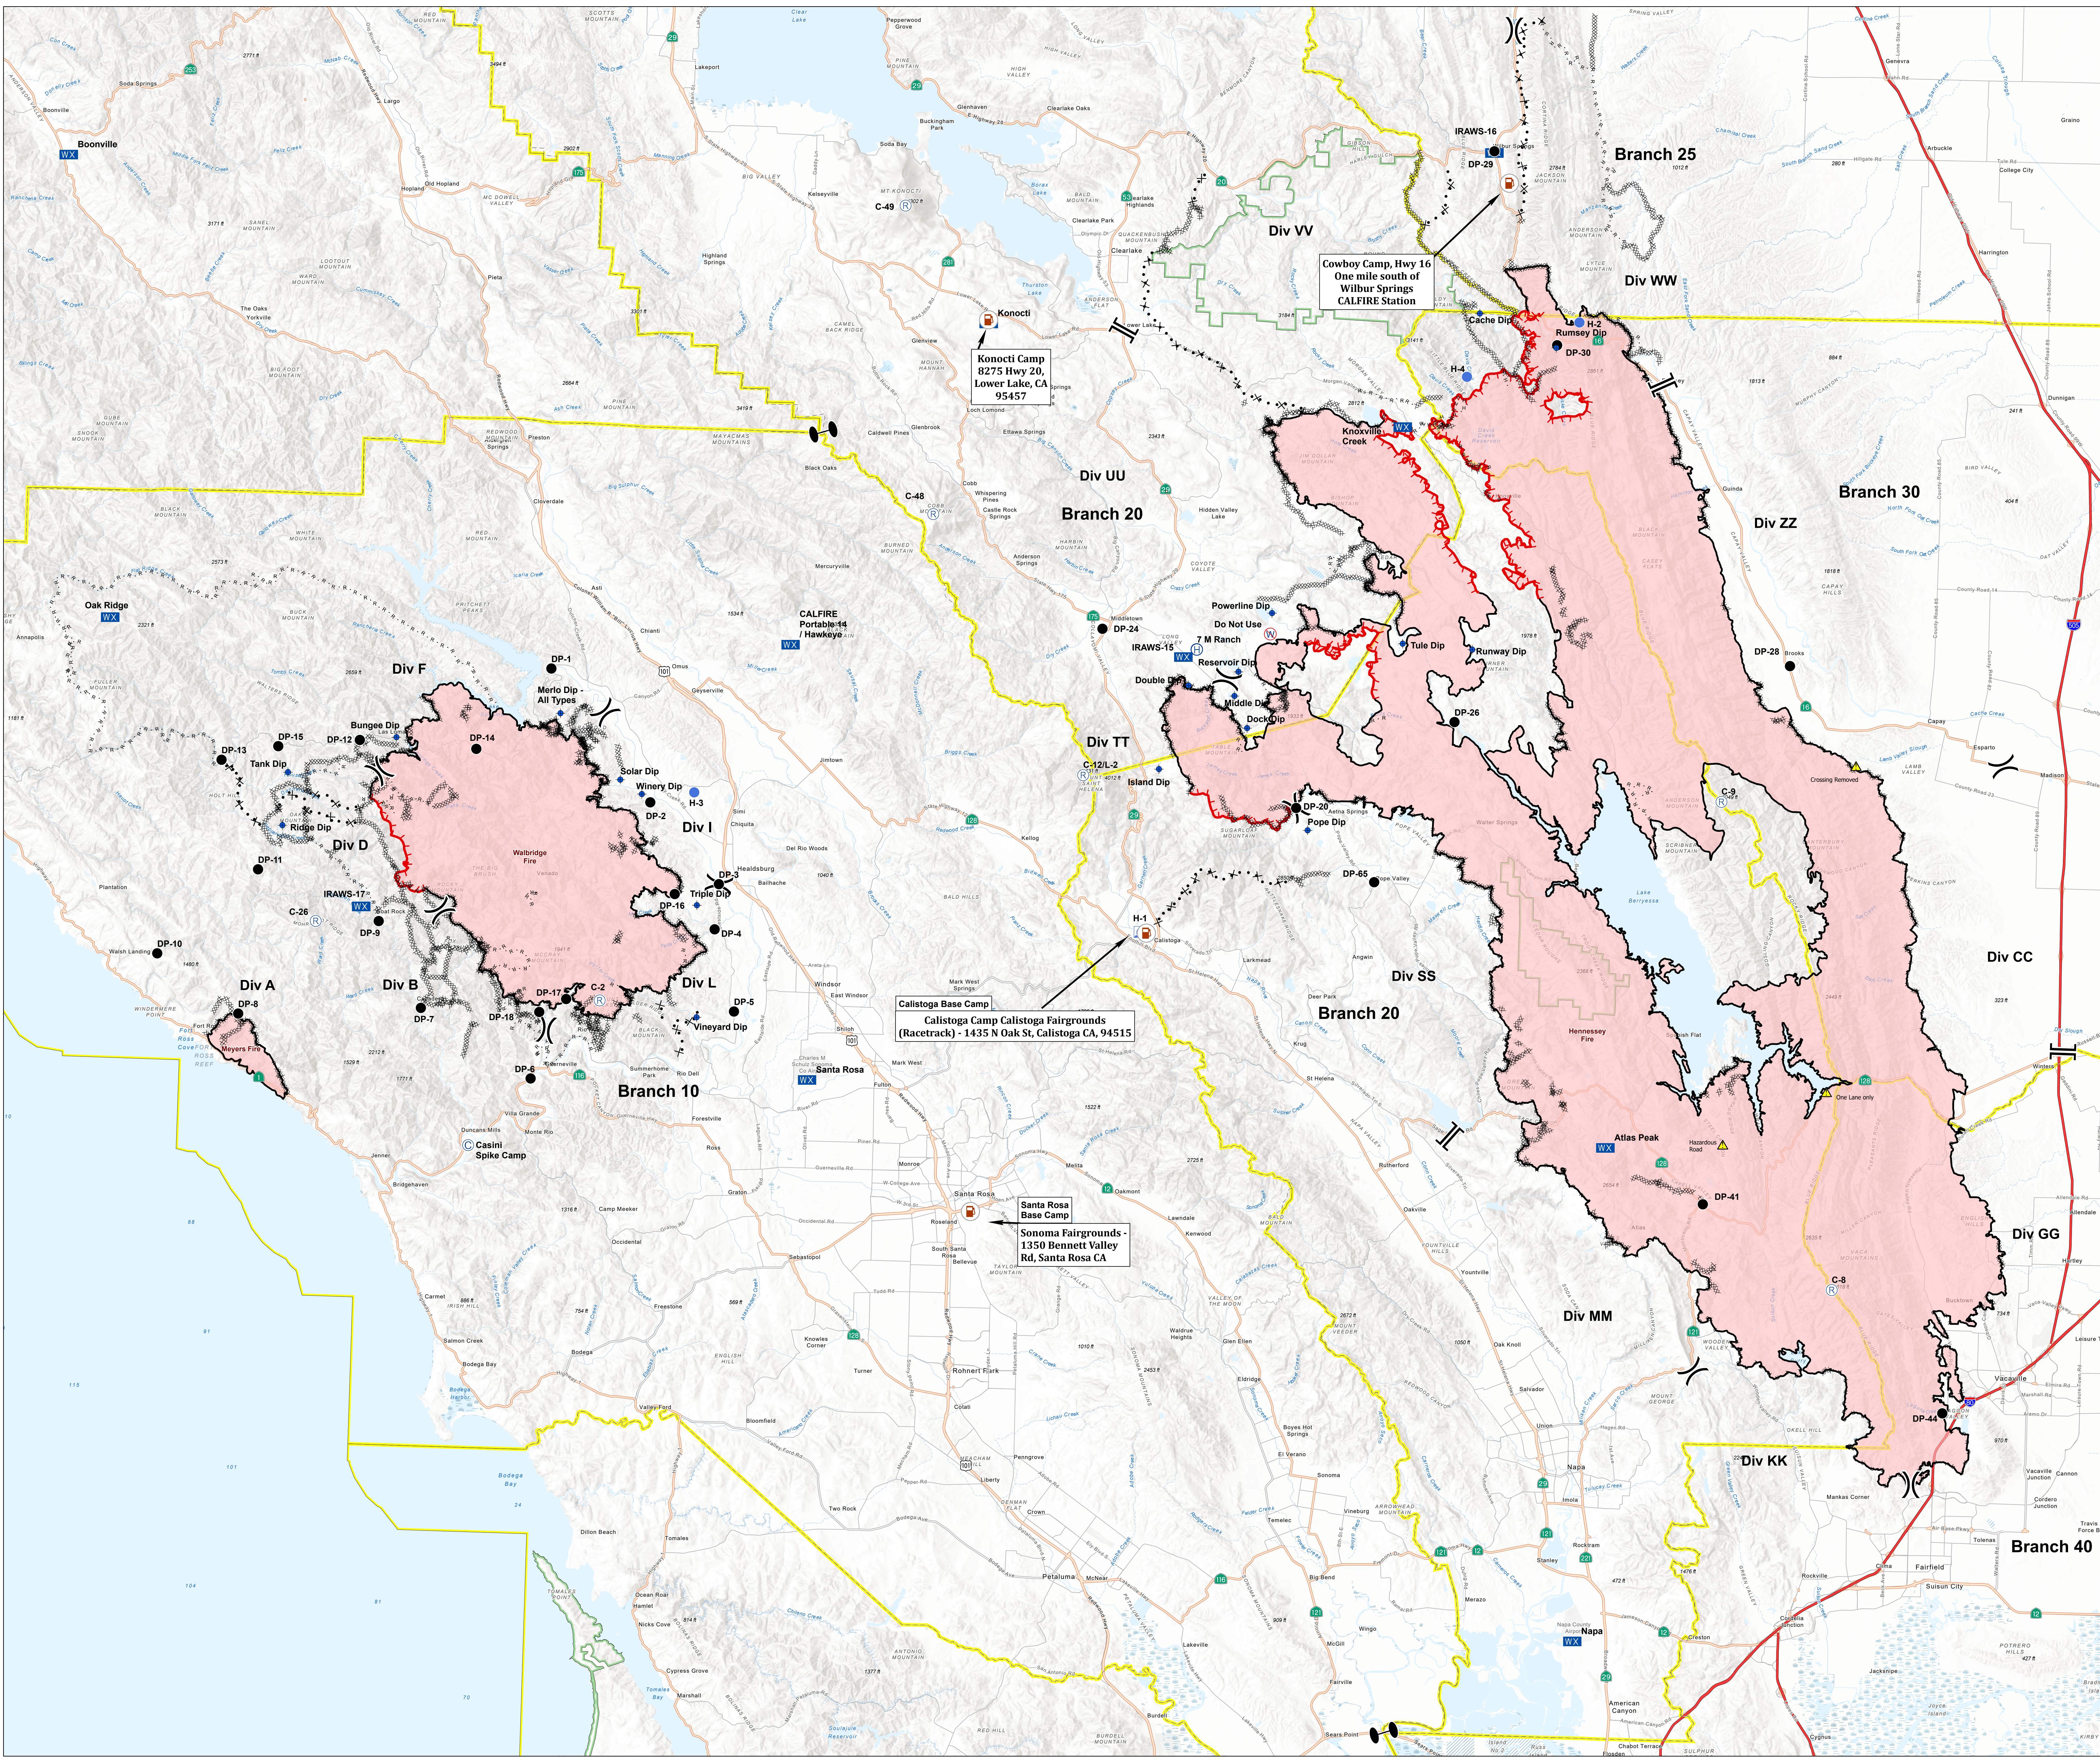

Transportation

LNU Lightning Complex
CA-LNU-013407
September 3, 2020
0700-0700

Vicinity Map

1:117,000
Datum: NAD 83

INT 2
September 02 2020
1832 hrs