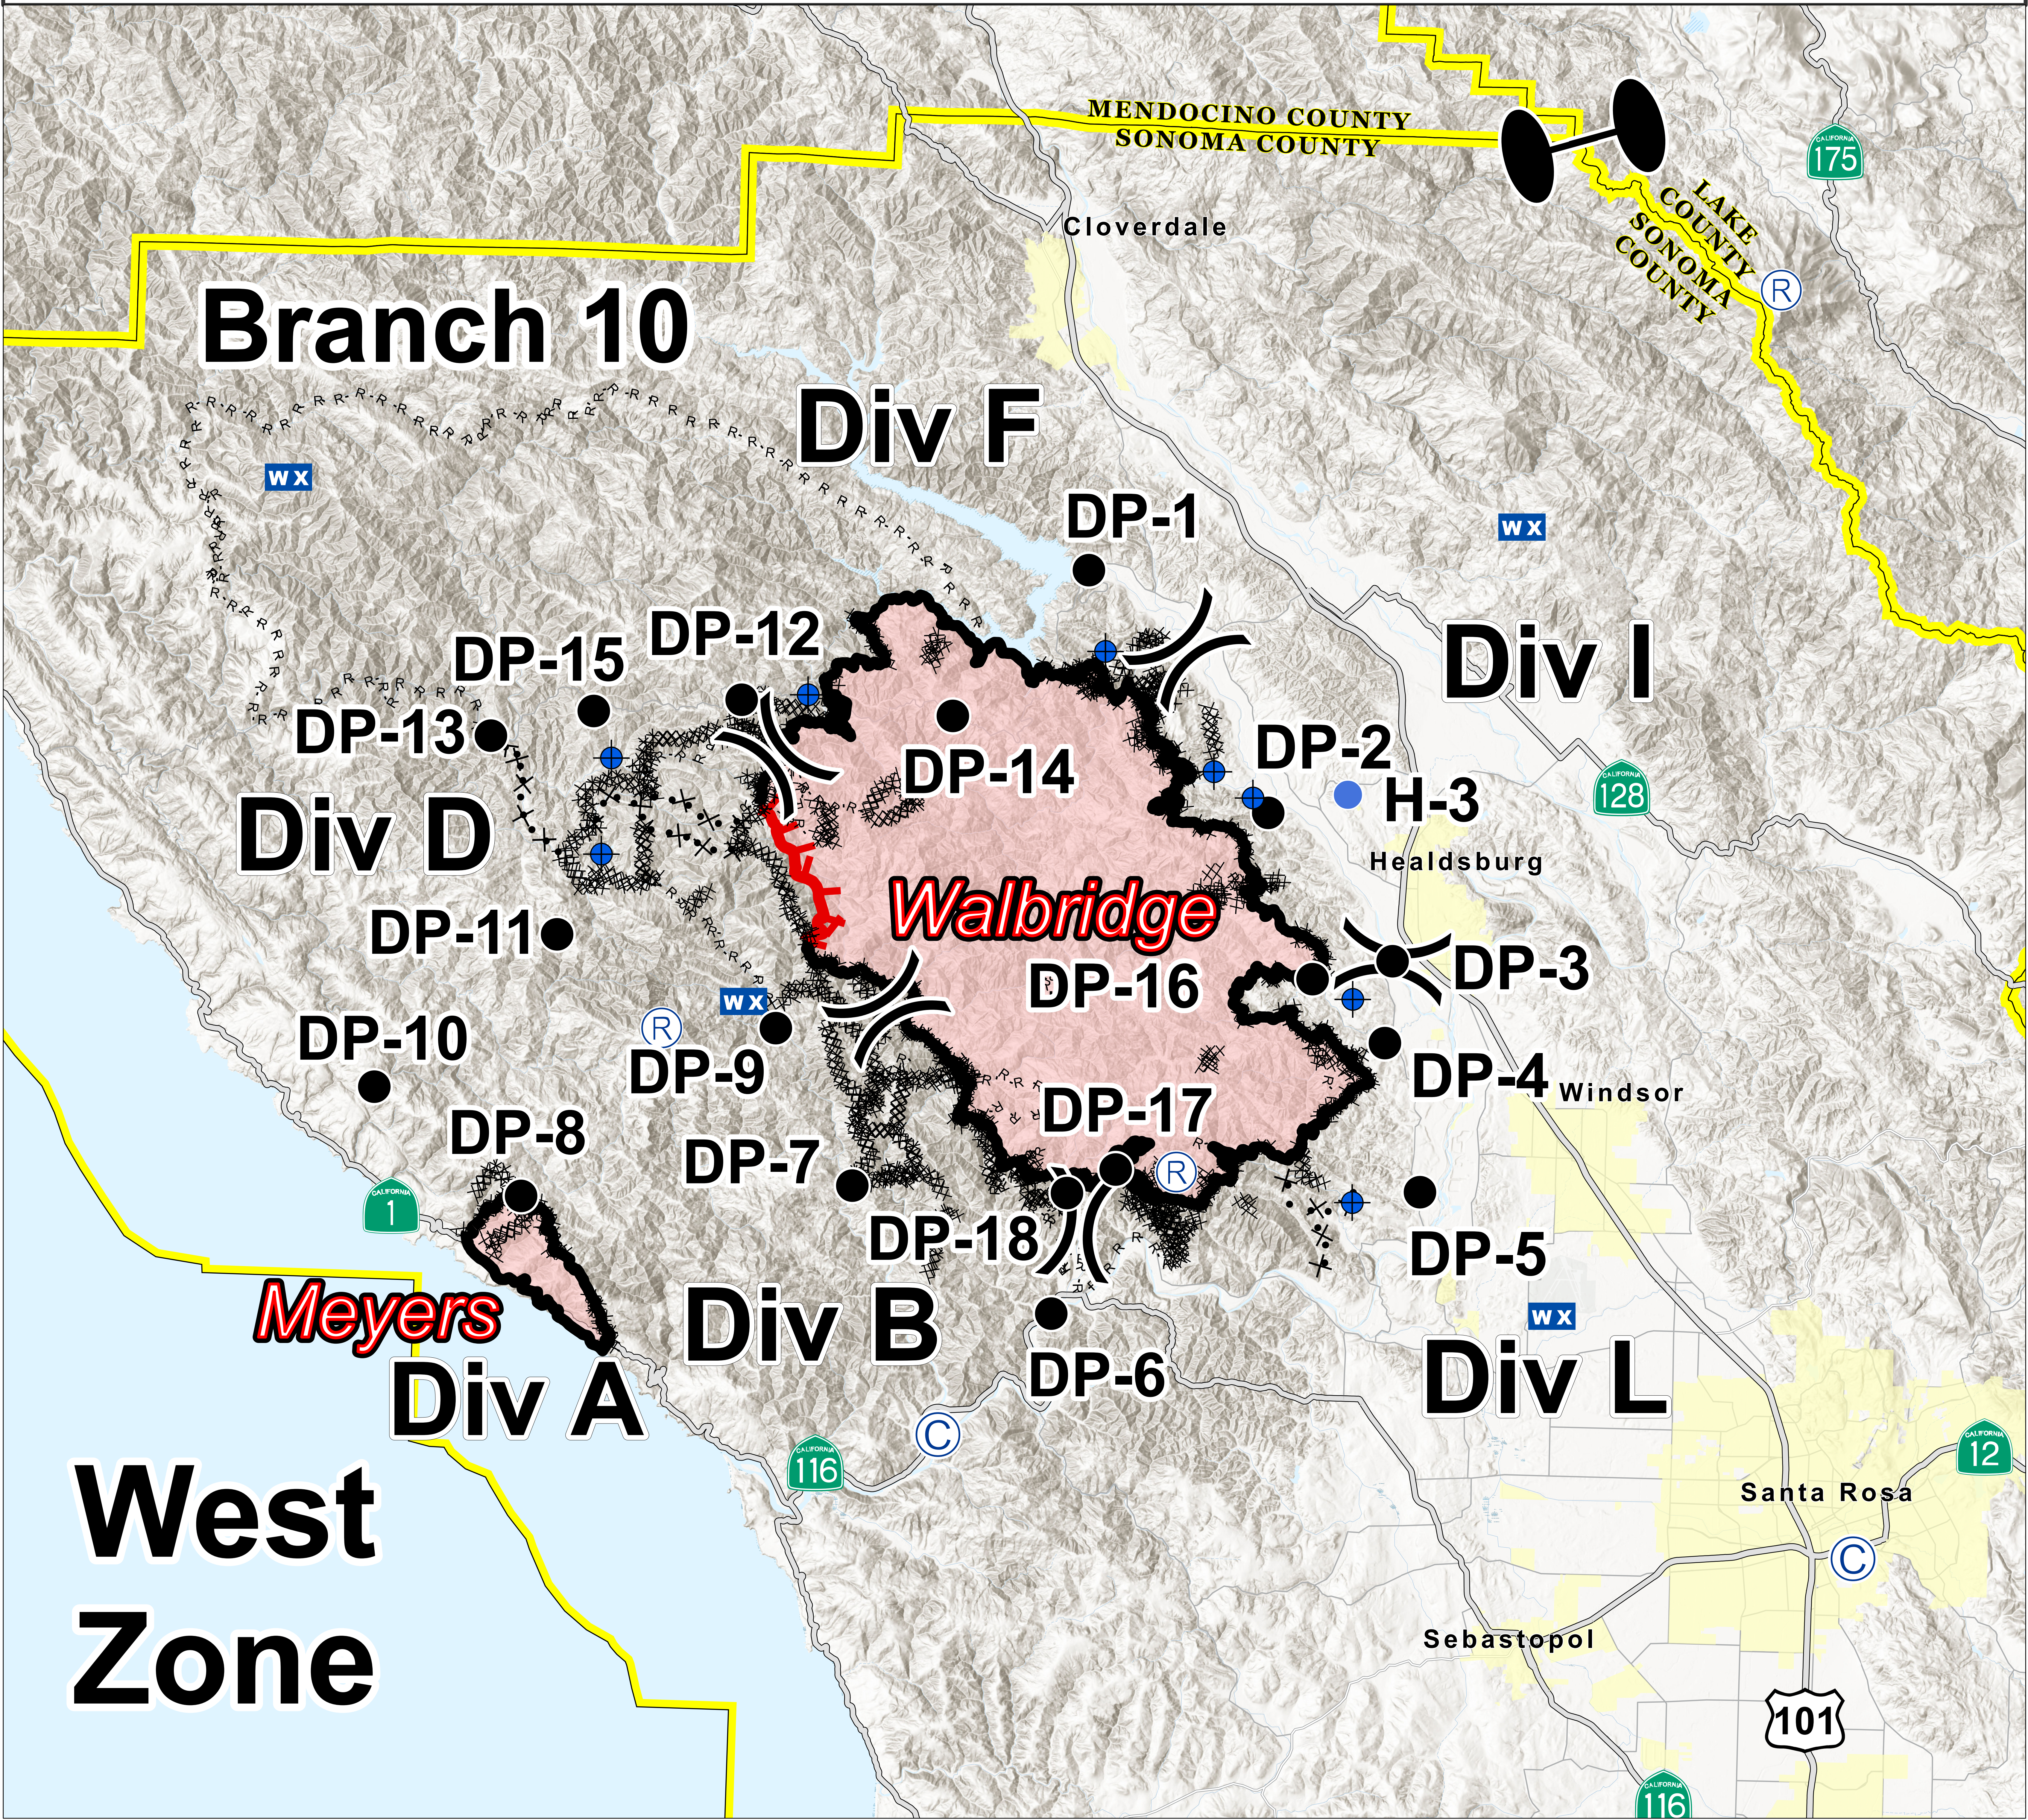

WEST ZONE

BRIEFING MAP

LNU Lightning Complex

- () Division Break
- || Branch Break
- Zone Break
- Drop Point
- ◆ Dip Site
- WX Mobile Weather Unit
- Uncontrolled Fire Edge
- Completed Line
- Completed Dozer Line
- Proposed Dozer Line
- Ⓡ Repeater
- Ⓢ Camp
- Ⓜ Helibase

West Zone