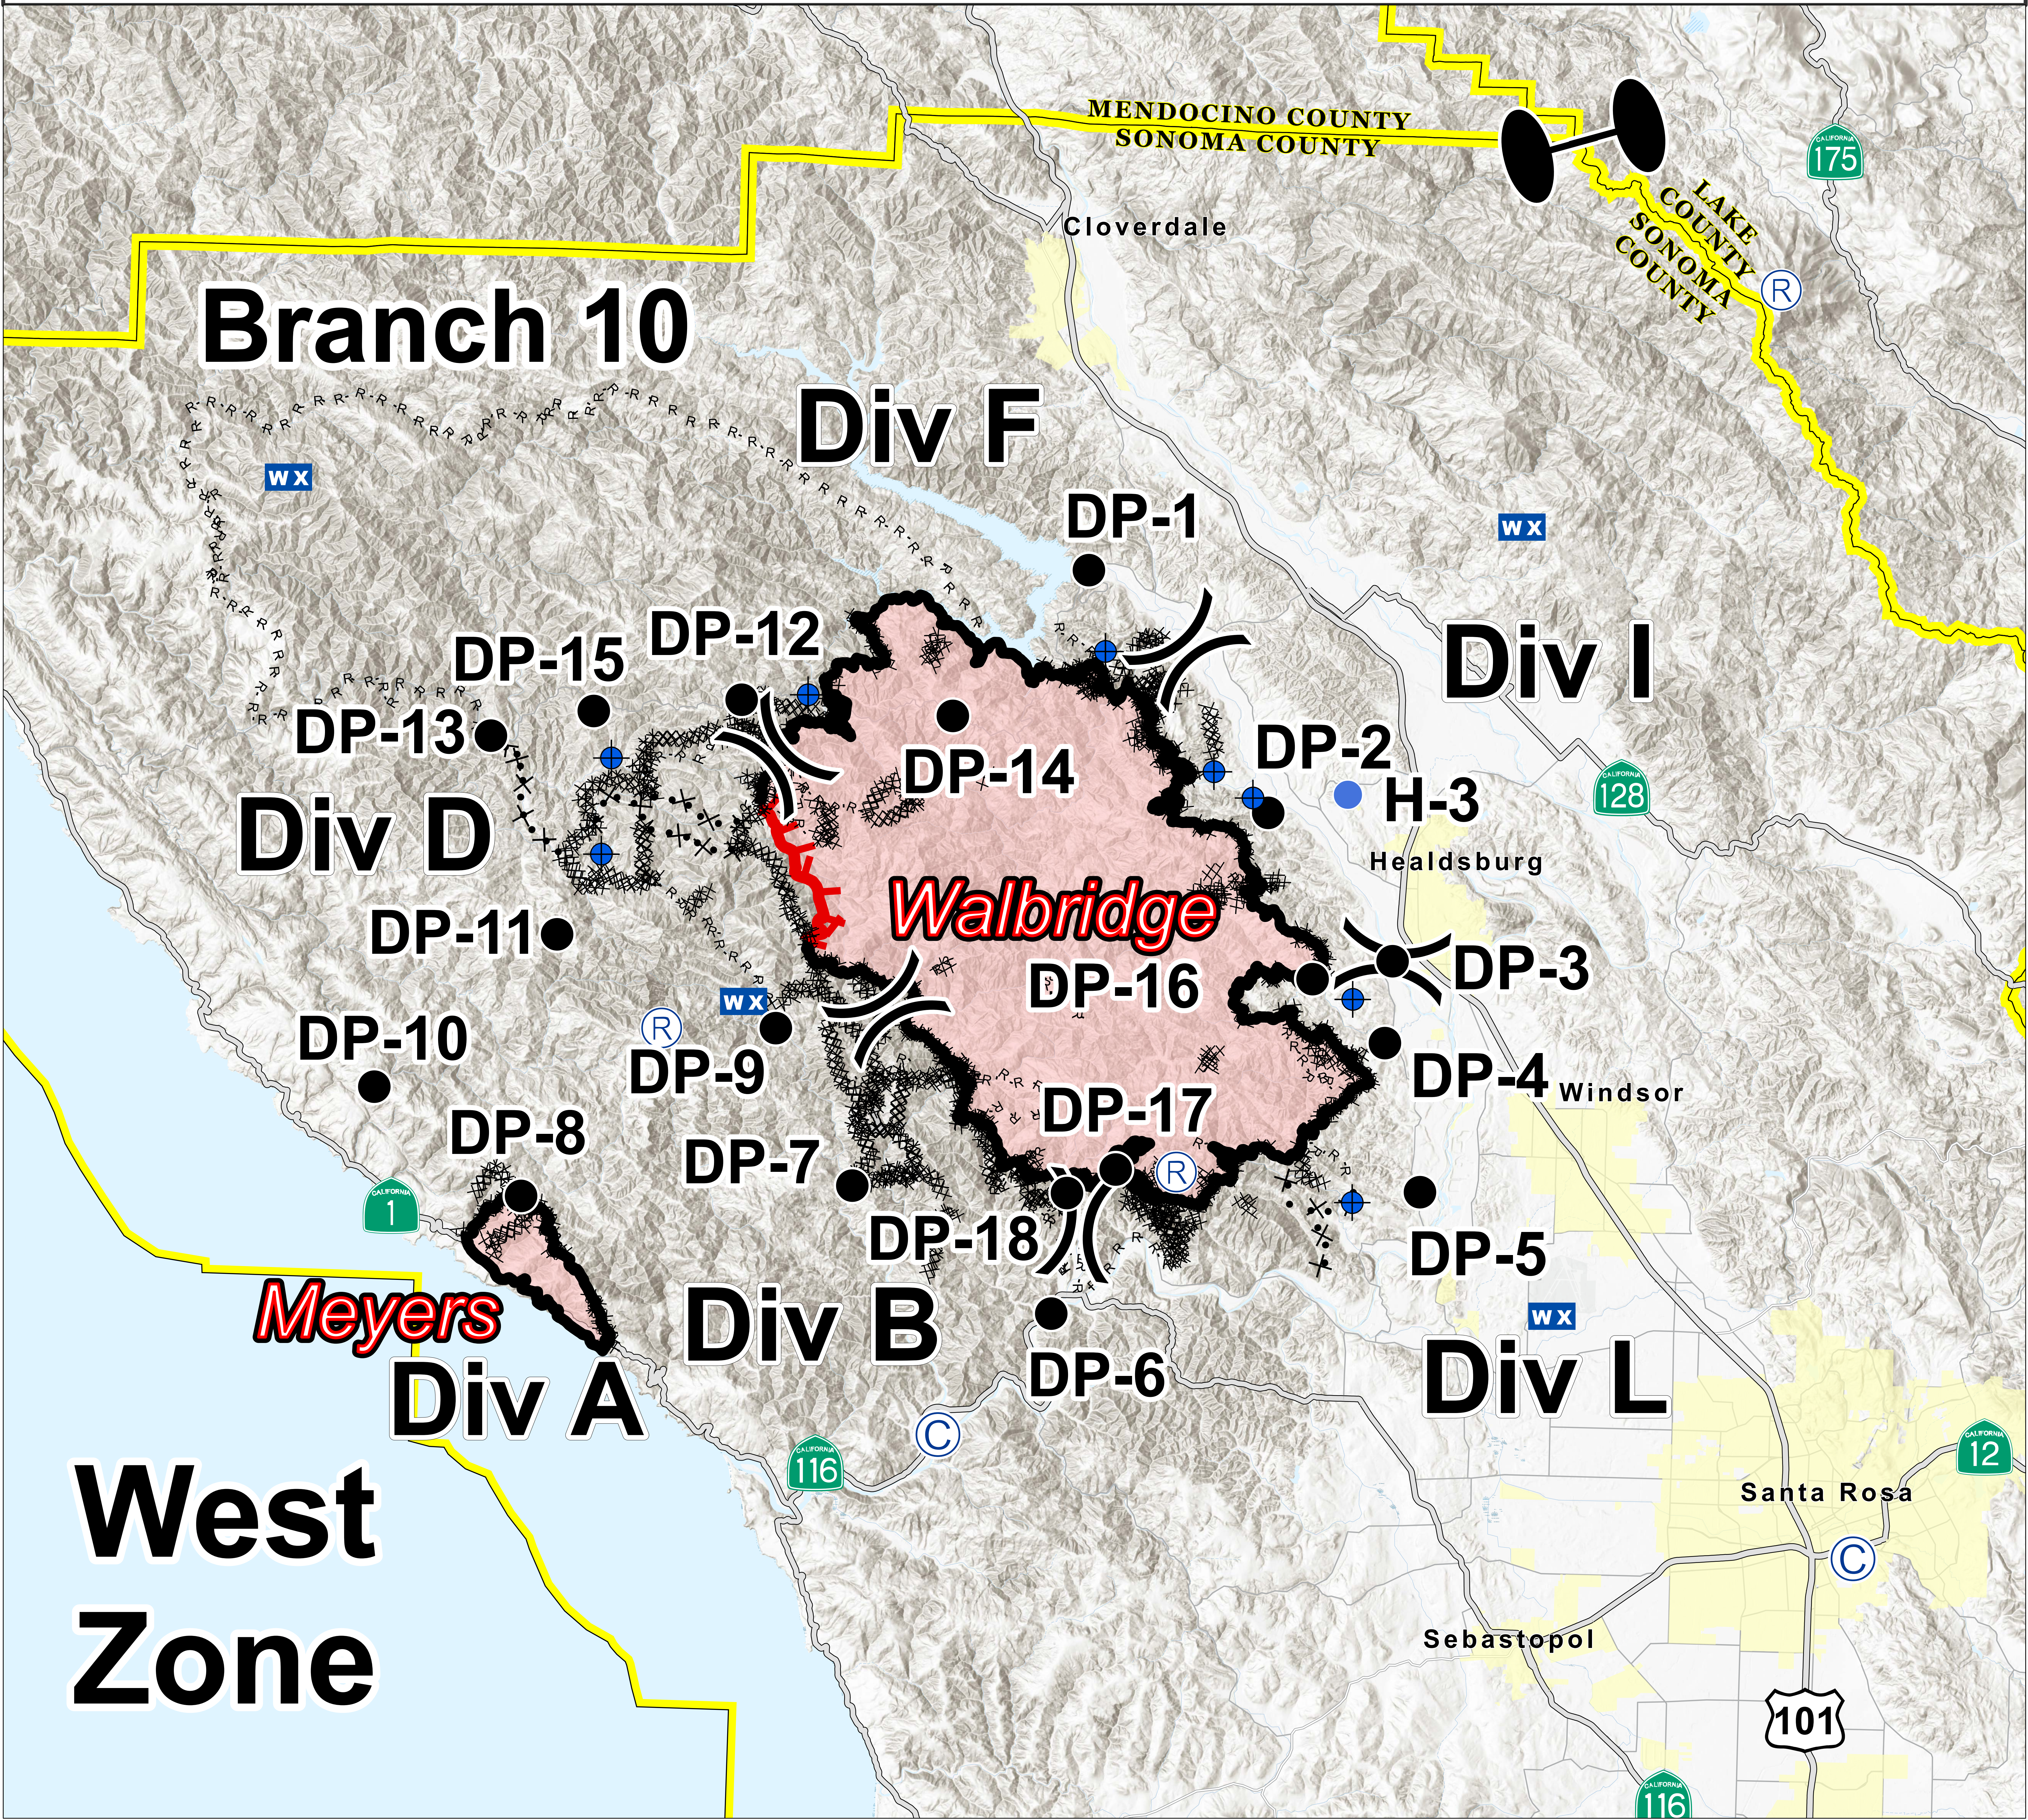

WEST ZONE

BRIEFING MAP

LNU Lightning Complex

CA-LNU-013407

September 6, 2020

- () Division Break
- || Branch Break
- Zone Break
- Drop Point
- ◆ Dip Site
- WX Mobile Weather Unit
- Uncontrolled Fire Edge
- Completed Line
- Completed Dozer Line
- Proposed Dozer Line
- Ⓡ Repeater
- Ⓢ Camp
- Ⓜ Helibase

West Zone