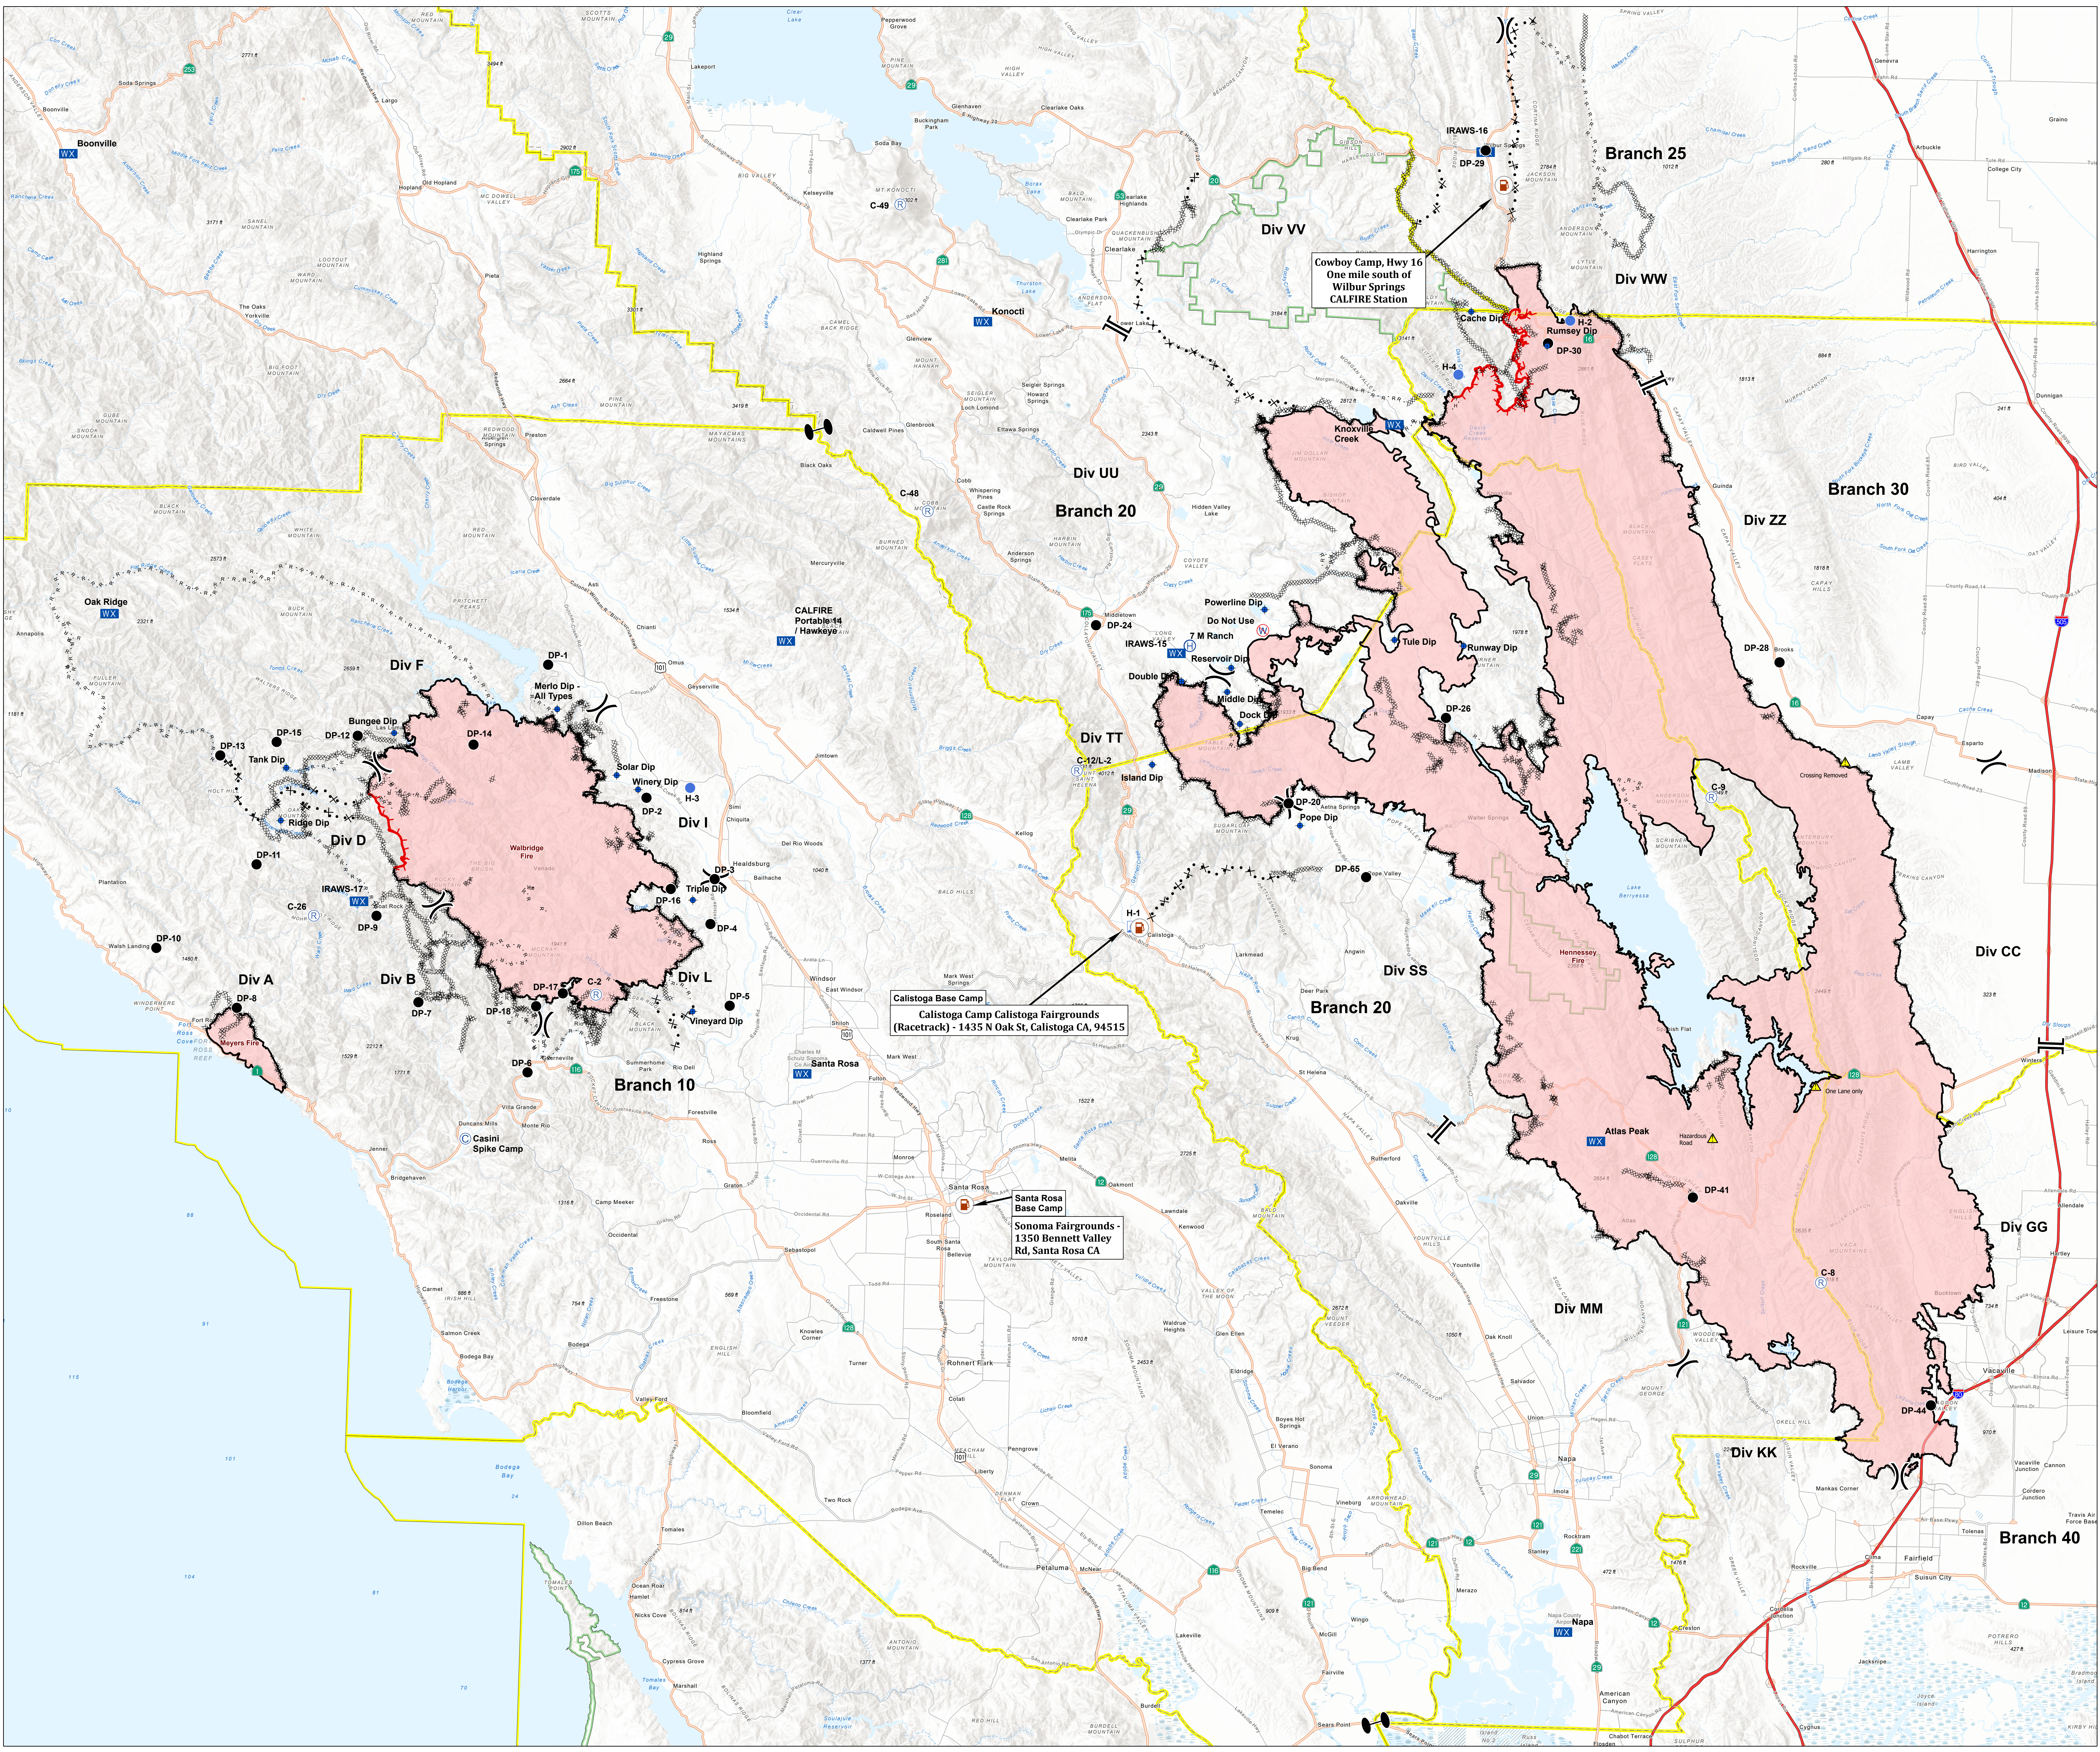

Transportation

LNU Lightning Complex
CA-LNU-013407
September 6, 2020
0700-0700

Vicinity Map

1:117,000
Datum: NAD 83

IMT 2
September 04 2020
2151 hrs