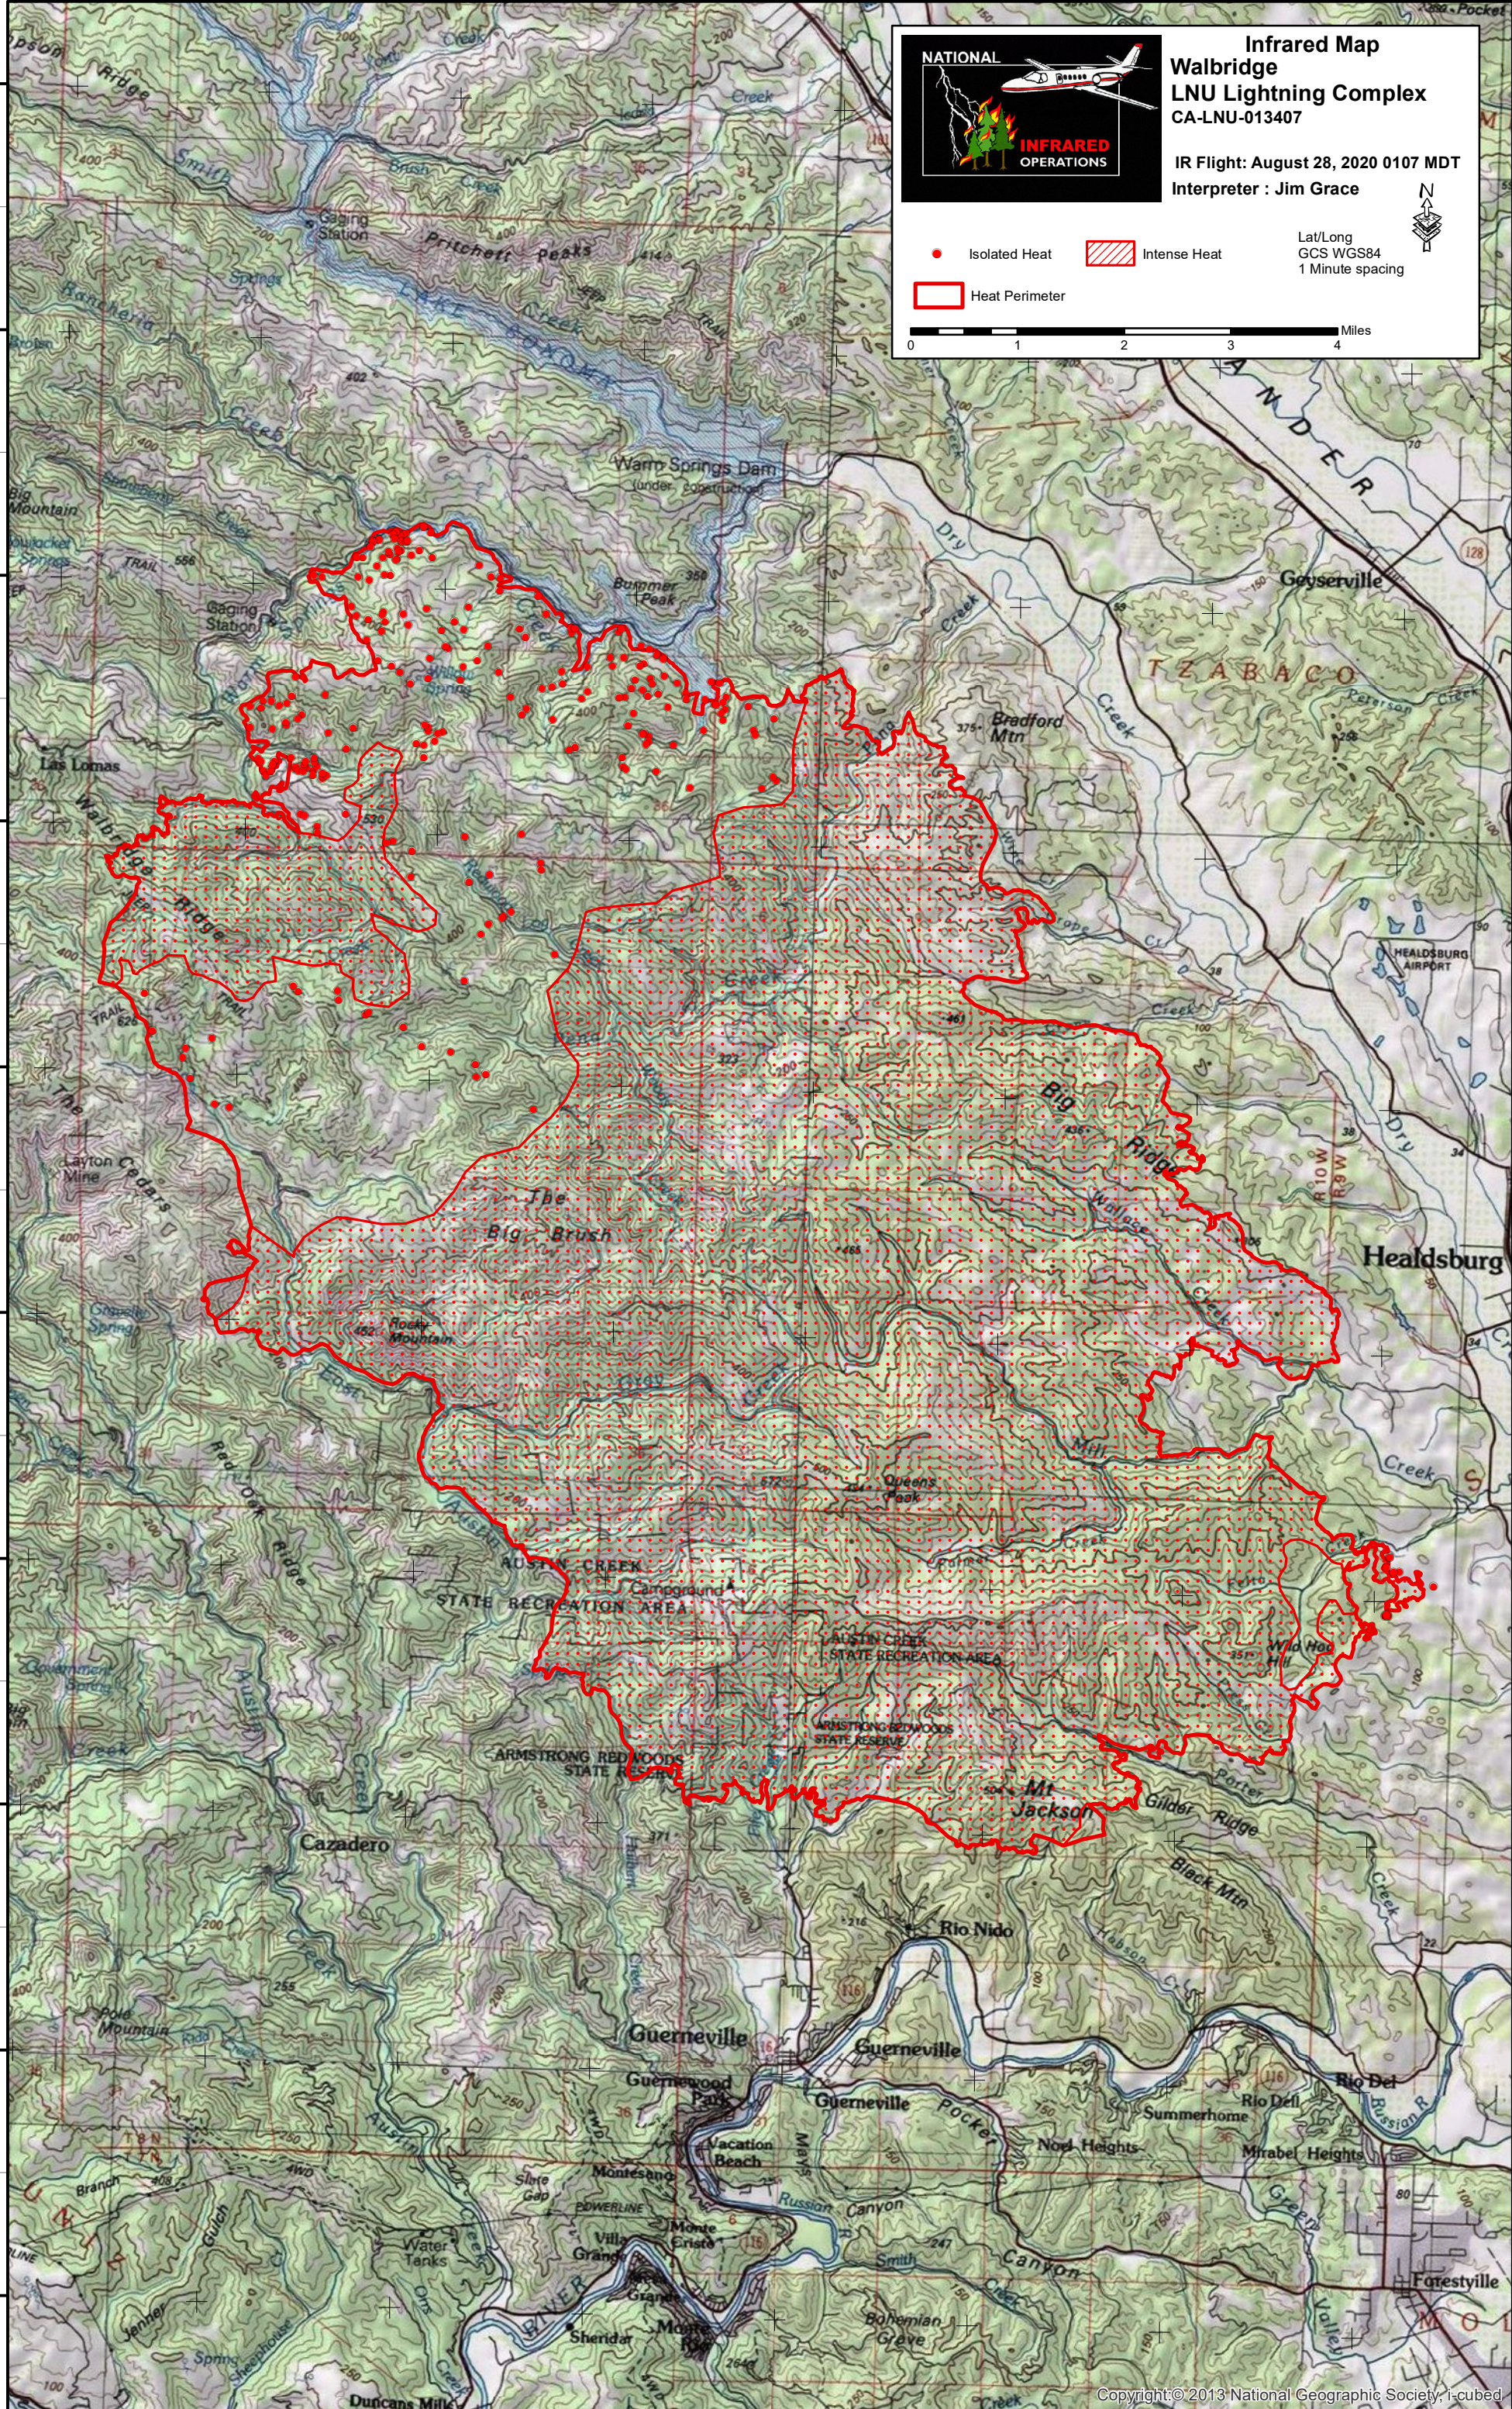

123°8'0"W 123°6'0"W 123°4'0"W 123°2'0"W 123°0'0"W 122°58'0"W 122°56'0"W 122°54'0"W

38°46'0"N
38°44'0"N
38°42'0"N
38°40'0"N
38°38'0"N
38°36'0"N
38°34'0"N
38°32'0"N
38°30'0"N
38°28'0"N

38°46'0"N
38°44'0"N
38°42'0"N
38°40'0"N
38°38'0"N
38°36'0"N
38°34'0"N
38°32'0"N
38°30'0"N
38°28'0"N

Infrared Map
Walbridge
LNU Lightning Complex
CA-LNU-013407
IR Flight: August 28, 2020 0107 MDT
Interpreter : Jim Grace

● Isolated Heat Intense Heat
 Heat Perimeter

Lat/Long
GCS WGS84
1 Minute spacing

0 1 2 3 4 Miles

123°6'0"W 123°4'0"W 123°2'0"W 123°0'0"W 122°58'0"W 122°56'0"W 122°54'0"W