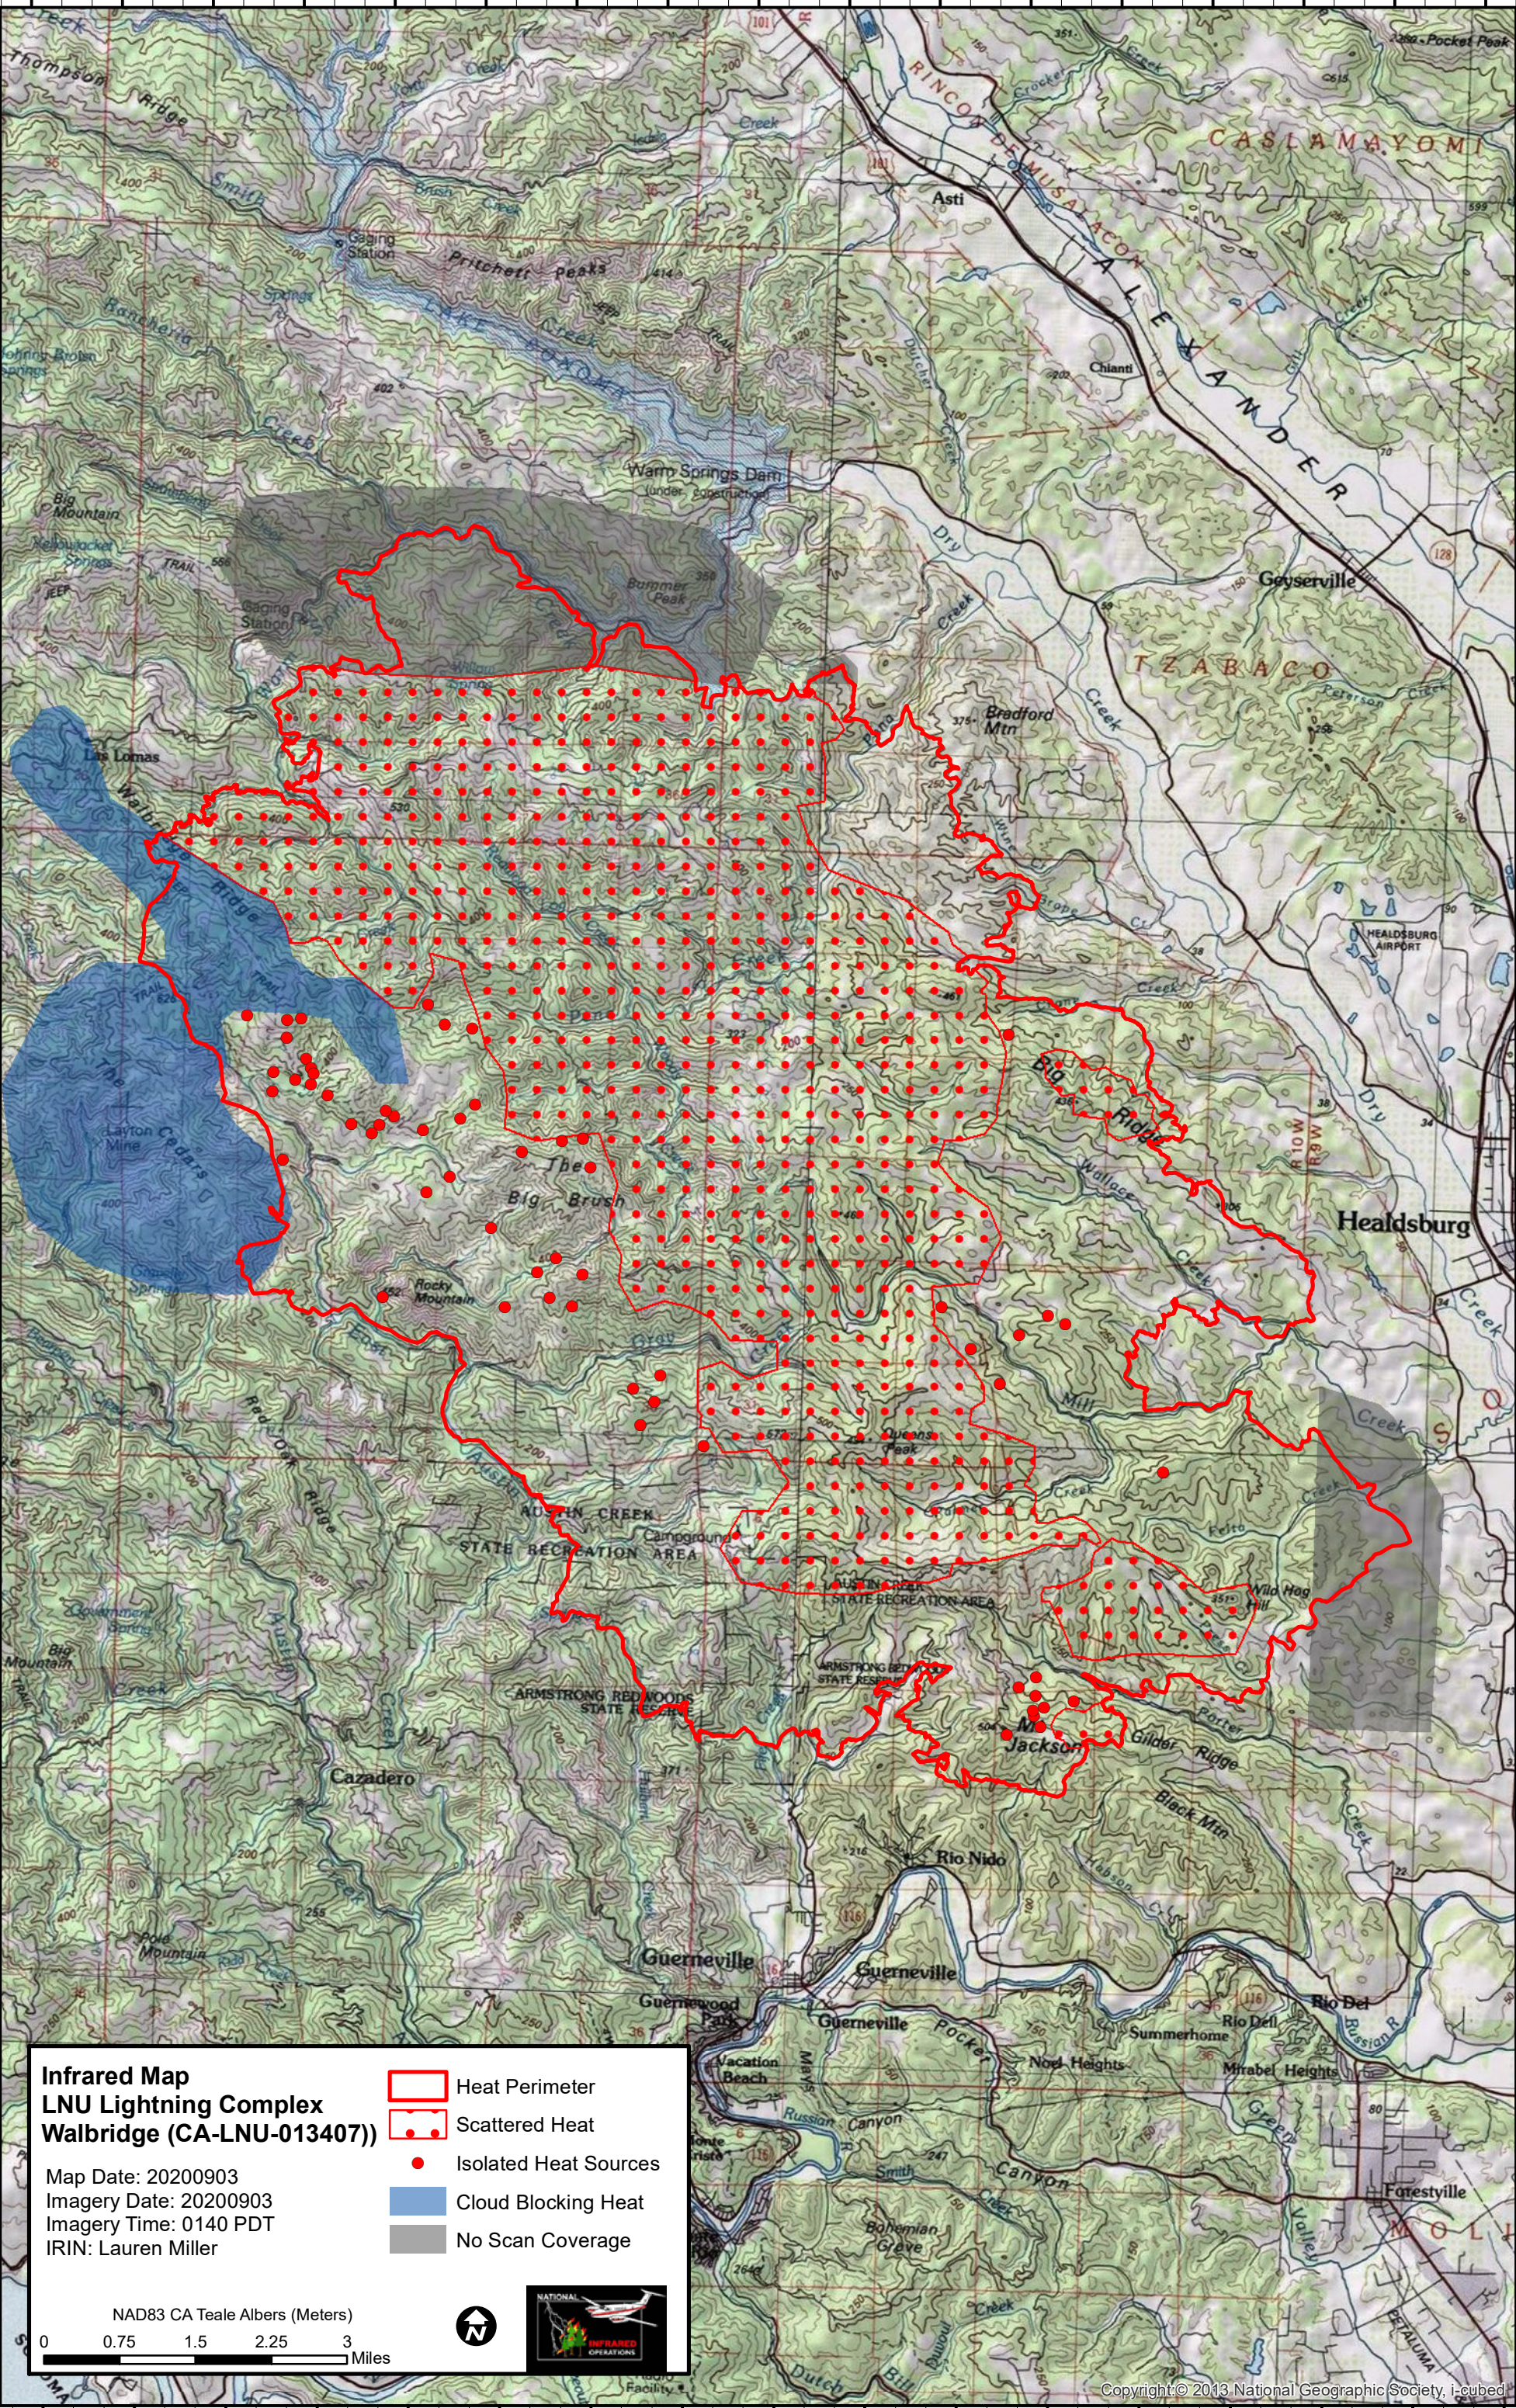

123°9'0"W 123°8'0"W 123°7'0"W 123°6'0"W 123°5'0"W 123°4'0"W 123°3'0"W 123°2'0"W 123°1'0"W 123°0'0"W 122°59'0"W 122°58'0"W 122°57'0"W 122°56'0"W 122°55'0"W 122°54'0"W 122°53'0"W

Infrared Map
LNU Lightning Complex
Walbridge (CA-LNU-013407)

Map Date: 20200903
 Imagery Date: 20200903
 Imagery Time: 0140 PDT
 IRIN: Lauren Miller

-  Heat Perimeter
-  Scattered Heat
-  Isolated Heat Sources
-  Cloud Blocking Heat
-  No Scan Coverage

NAD83 CA Teale Albers (Meters)

0 0.75 1.5 2.25 3 Miles

123°8'0"W 123°7'0"W 123°6'0"W 123°5'0"W 123°4'0"W 123°3'0"W 123°2'0"W 123°1'0"W 123°0'0"W 122°59'0"W 122°58'0"W 122°57'0"W 122°56'0"W 122°55'0"W 122°54'0"W 122°53'0"W