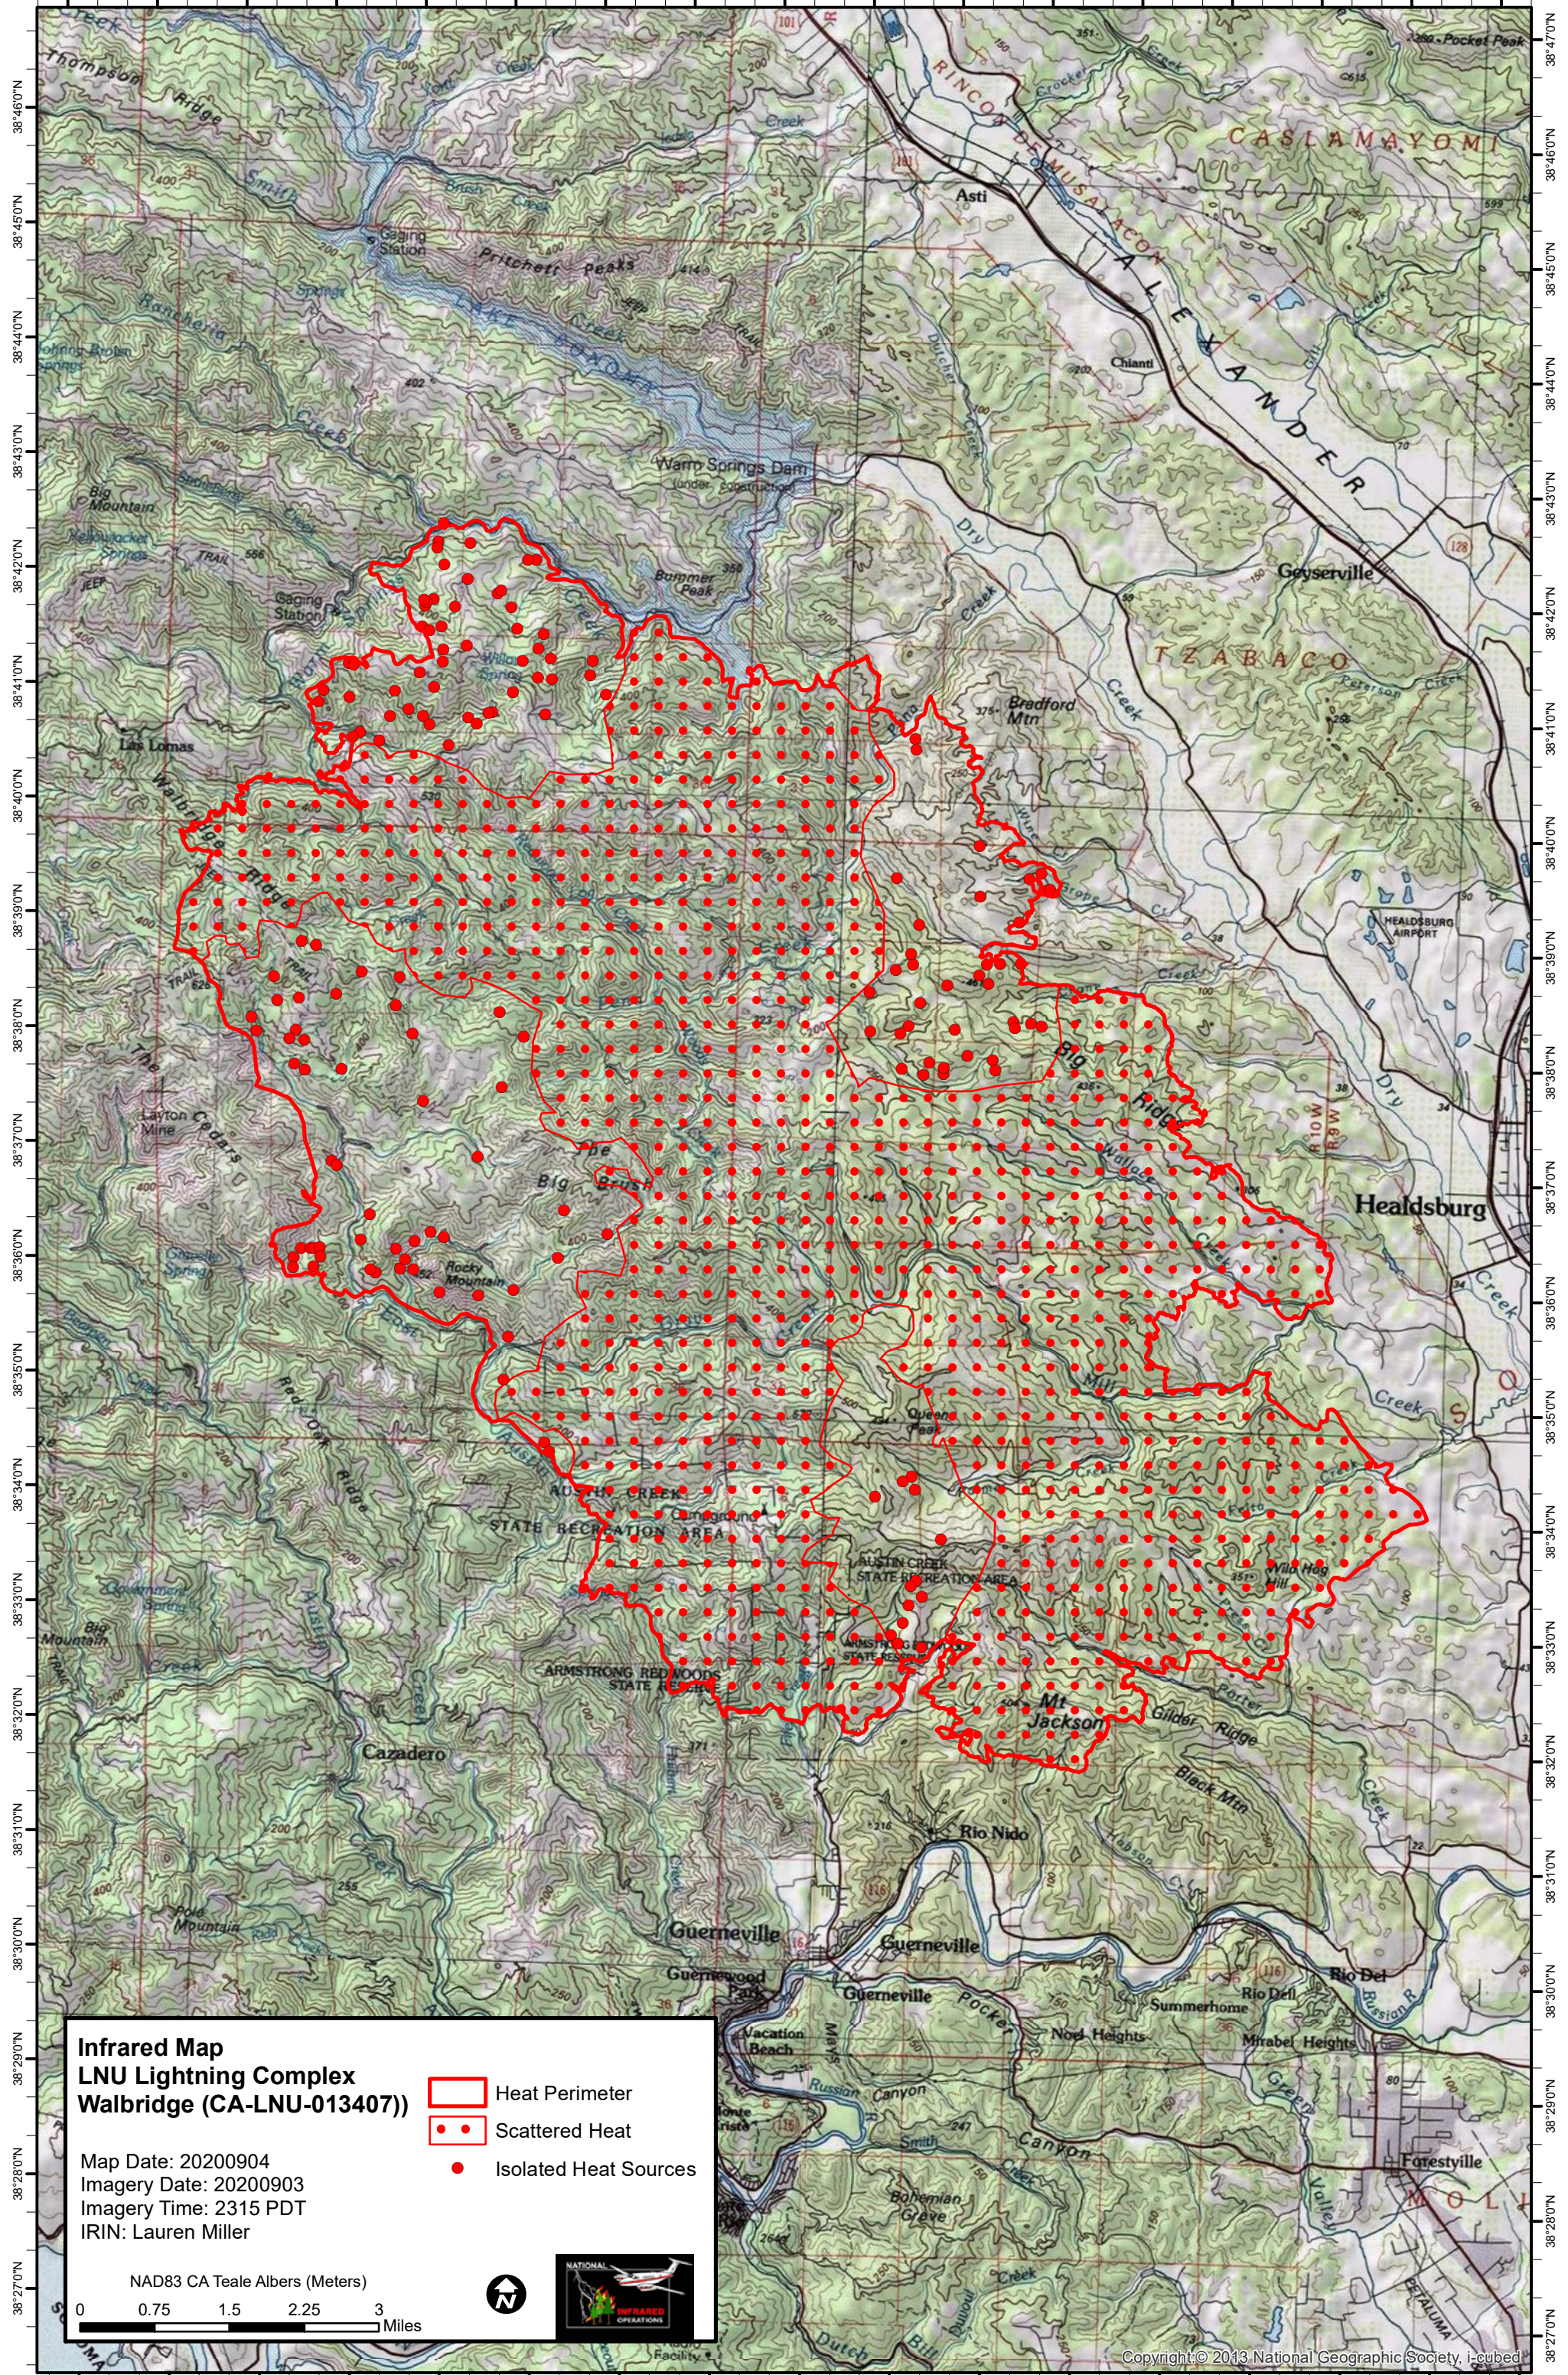

123°9'0"W 123°8'0"W 123°7'0"W 123°6'0"W 123°5'0"W 123°4'0"W 123°3'0"W 123°2'0"W 123°1'0"W 123°0'0"W 122°59'0"W 122°58'0"W 122°57'0"W 122°56'0"W 122°55'0"W 122°54'0"W 122°53'0"W

38°46'0"N 38°45'0"N 38°44'0"N 38°43'0"N 38°42'0"N 38°41'0"N 38°40'0"N 38°39'0"N 38°38'0"N 38°37'0"N 38°36'0"N 38°35'0"N 38°34'0"N 38°33'0"N 38°32'0"N 38°31'0"N 38°30'0"N 38°29'0"N 38°28'0"N 38°27'0"N

38°47'0"N 38°46'0"N 38°45'0"N 38°44'0"N 38°43'0"N 38°42'0"N 38°41'0"N 38°40'0"N 38°39'0"N 38°38'0"N 38°37'0"N 38°36'0"N 38°35'0"N 38°34'0"N 38°33'0"N 38°32'0"N 38°31'0"N 38°30'0"N 38°29'0"N 38°28'0"N 38°27'0"N

Infrared Map
LNU Lightning Complex
Walbridge (CA-LNU-013407)

Map Date: 20200904
 Imagery Date: 20200903
 Imagery Time: 2315 PDT
 IRIN: Lauren Miller

Heat Perimeter
• Scattered Heat
• Isolated Heat Sources

Map Date: 20200904
 Imagery Date: 20200903
 Imagery Time: 2315 PDT
 IRIN: Lauren Miller

NAD83 CA Teale Albers (Meters)

0 0.75 1.5 2.25 3 Miles

123°8'0"W 123°7'0"W 123°6'0"W 123°5'0"W 123°4'0"W 123°3'0"W 123°2'0"W 123°1'0"W 123°0'0"W 122°59'0"W 122°58'0"W 122°57'0"W 122°56'0"W 122°55'0"W 122°54'0"W 122°53'0"W