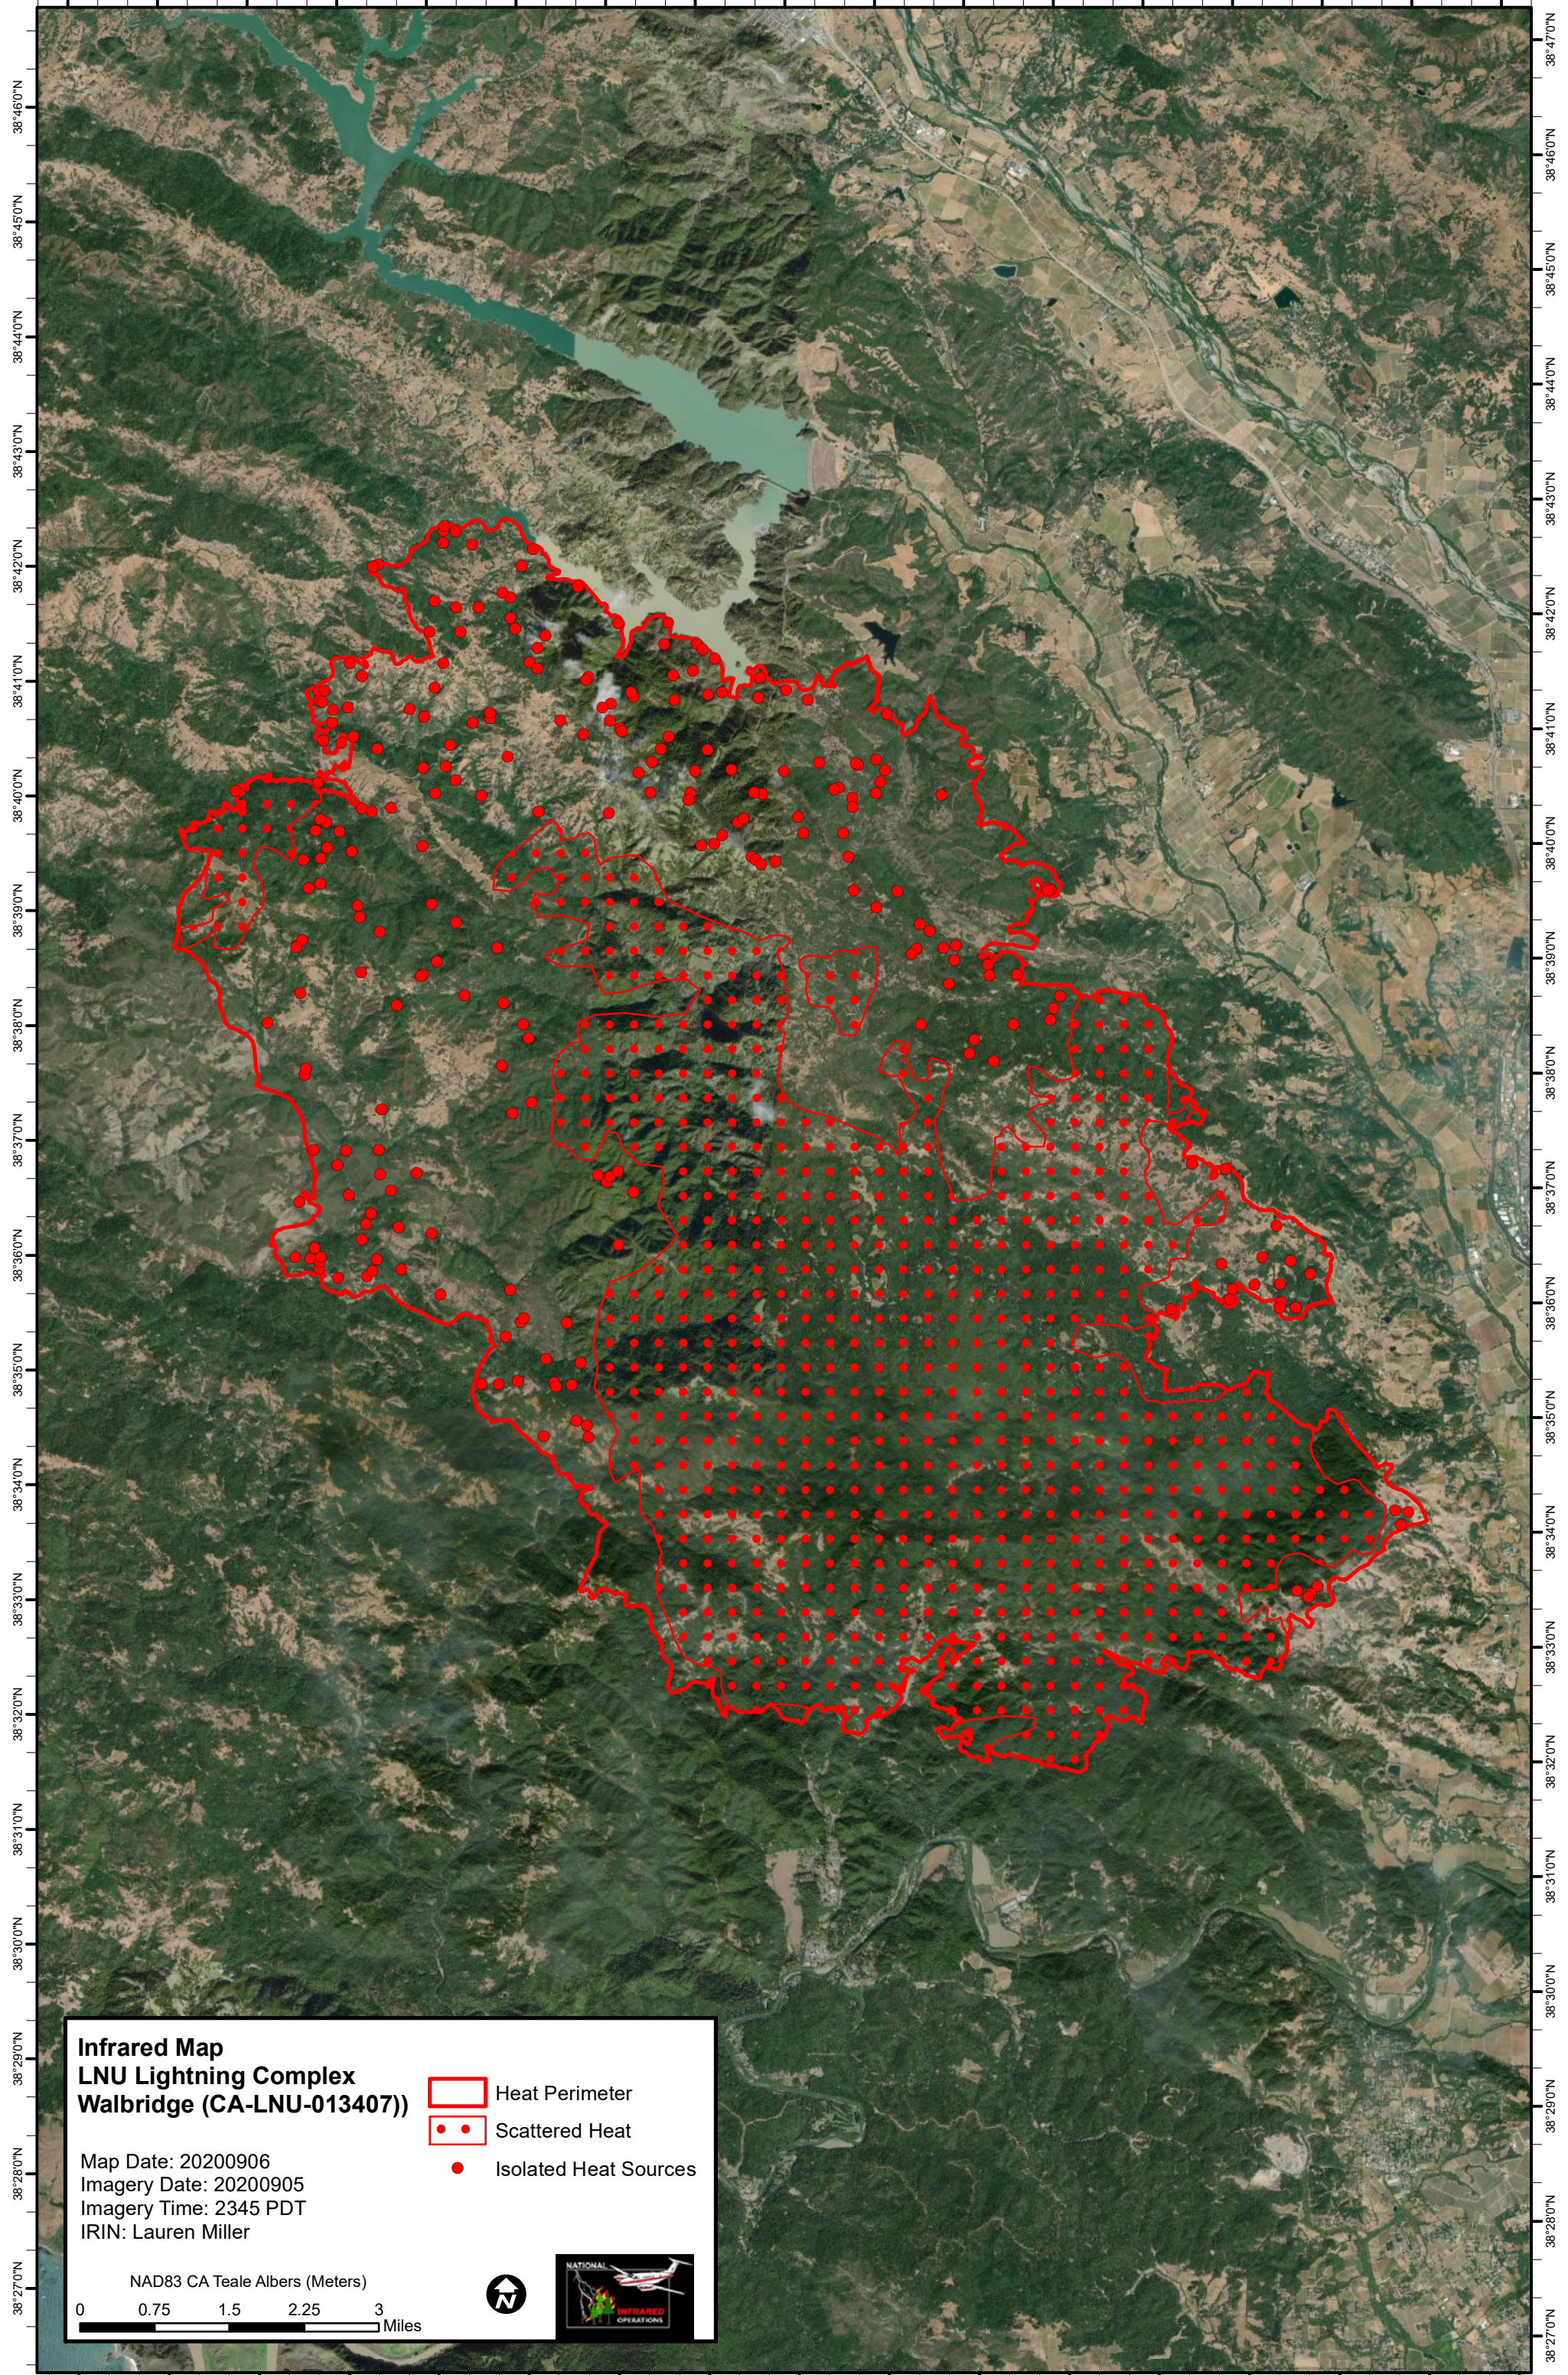

123°9'0"W 123°8'0"W 123°7'0"W 123°6'0"W 123°5'0"W 123°4'0"W 123°3'0"W 123°2'0"W 123°1'0"W 123°0'0"W 122°59'0"W 122°58'0"W 122°57'0"W 122°56'0"W 122°55'0"W 122°54'0"W 122°53'0"W

Infrared Map
LNU Lightning Complex
Walbridge (CA-LNU-013407))

Map Date: 20200906
 Imagery Date: 20200905
 Imagery Time: 2345 PDT
 IRIN: Lauren Miller

 Heat Perimeter
 Scattered Heat
 Isolated Heat Sources

NAD83 CA Teale Albers (Meters)

0 0.75 1.5 2.25 3 Miles

123°8'0"W 123°7'0"W 123°6'0"W 123°5'0"W 123°4'0"W 123°3'0"W 123°2'0"W 123°1'0"W 123°0'0"W 122°59'0"W 122°58'0"W 122°57'0"W 122°56'0"W 122°55'0"W 122°54'0"W 122°53'0"W 122°52'0"W