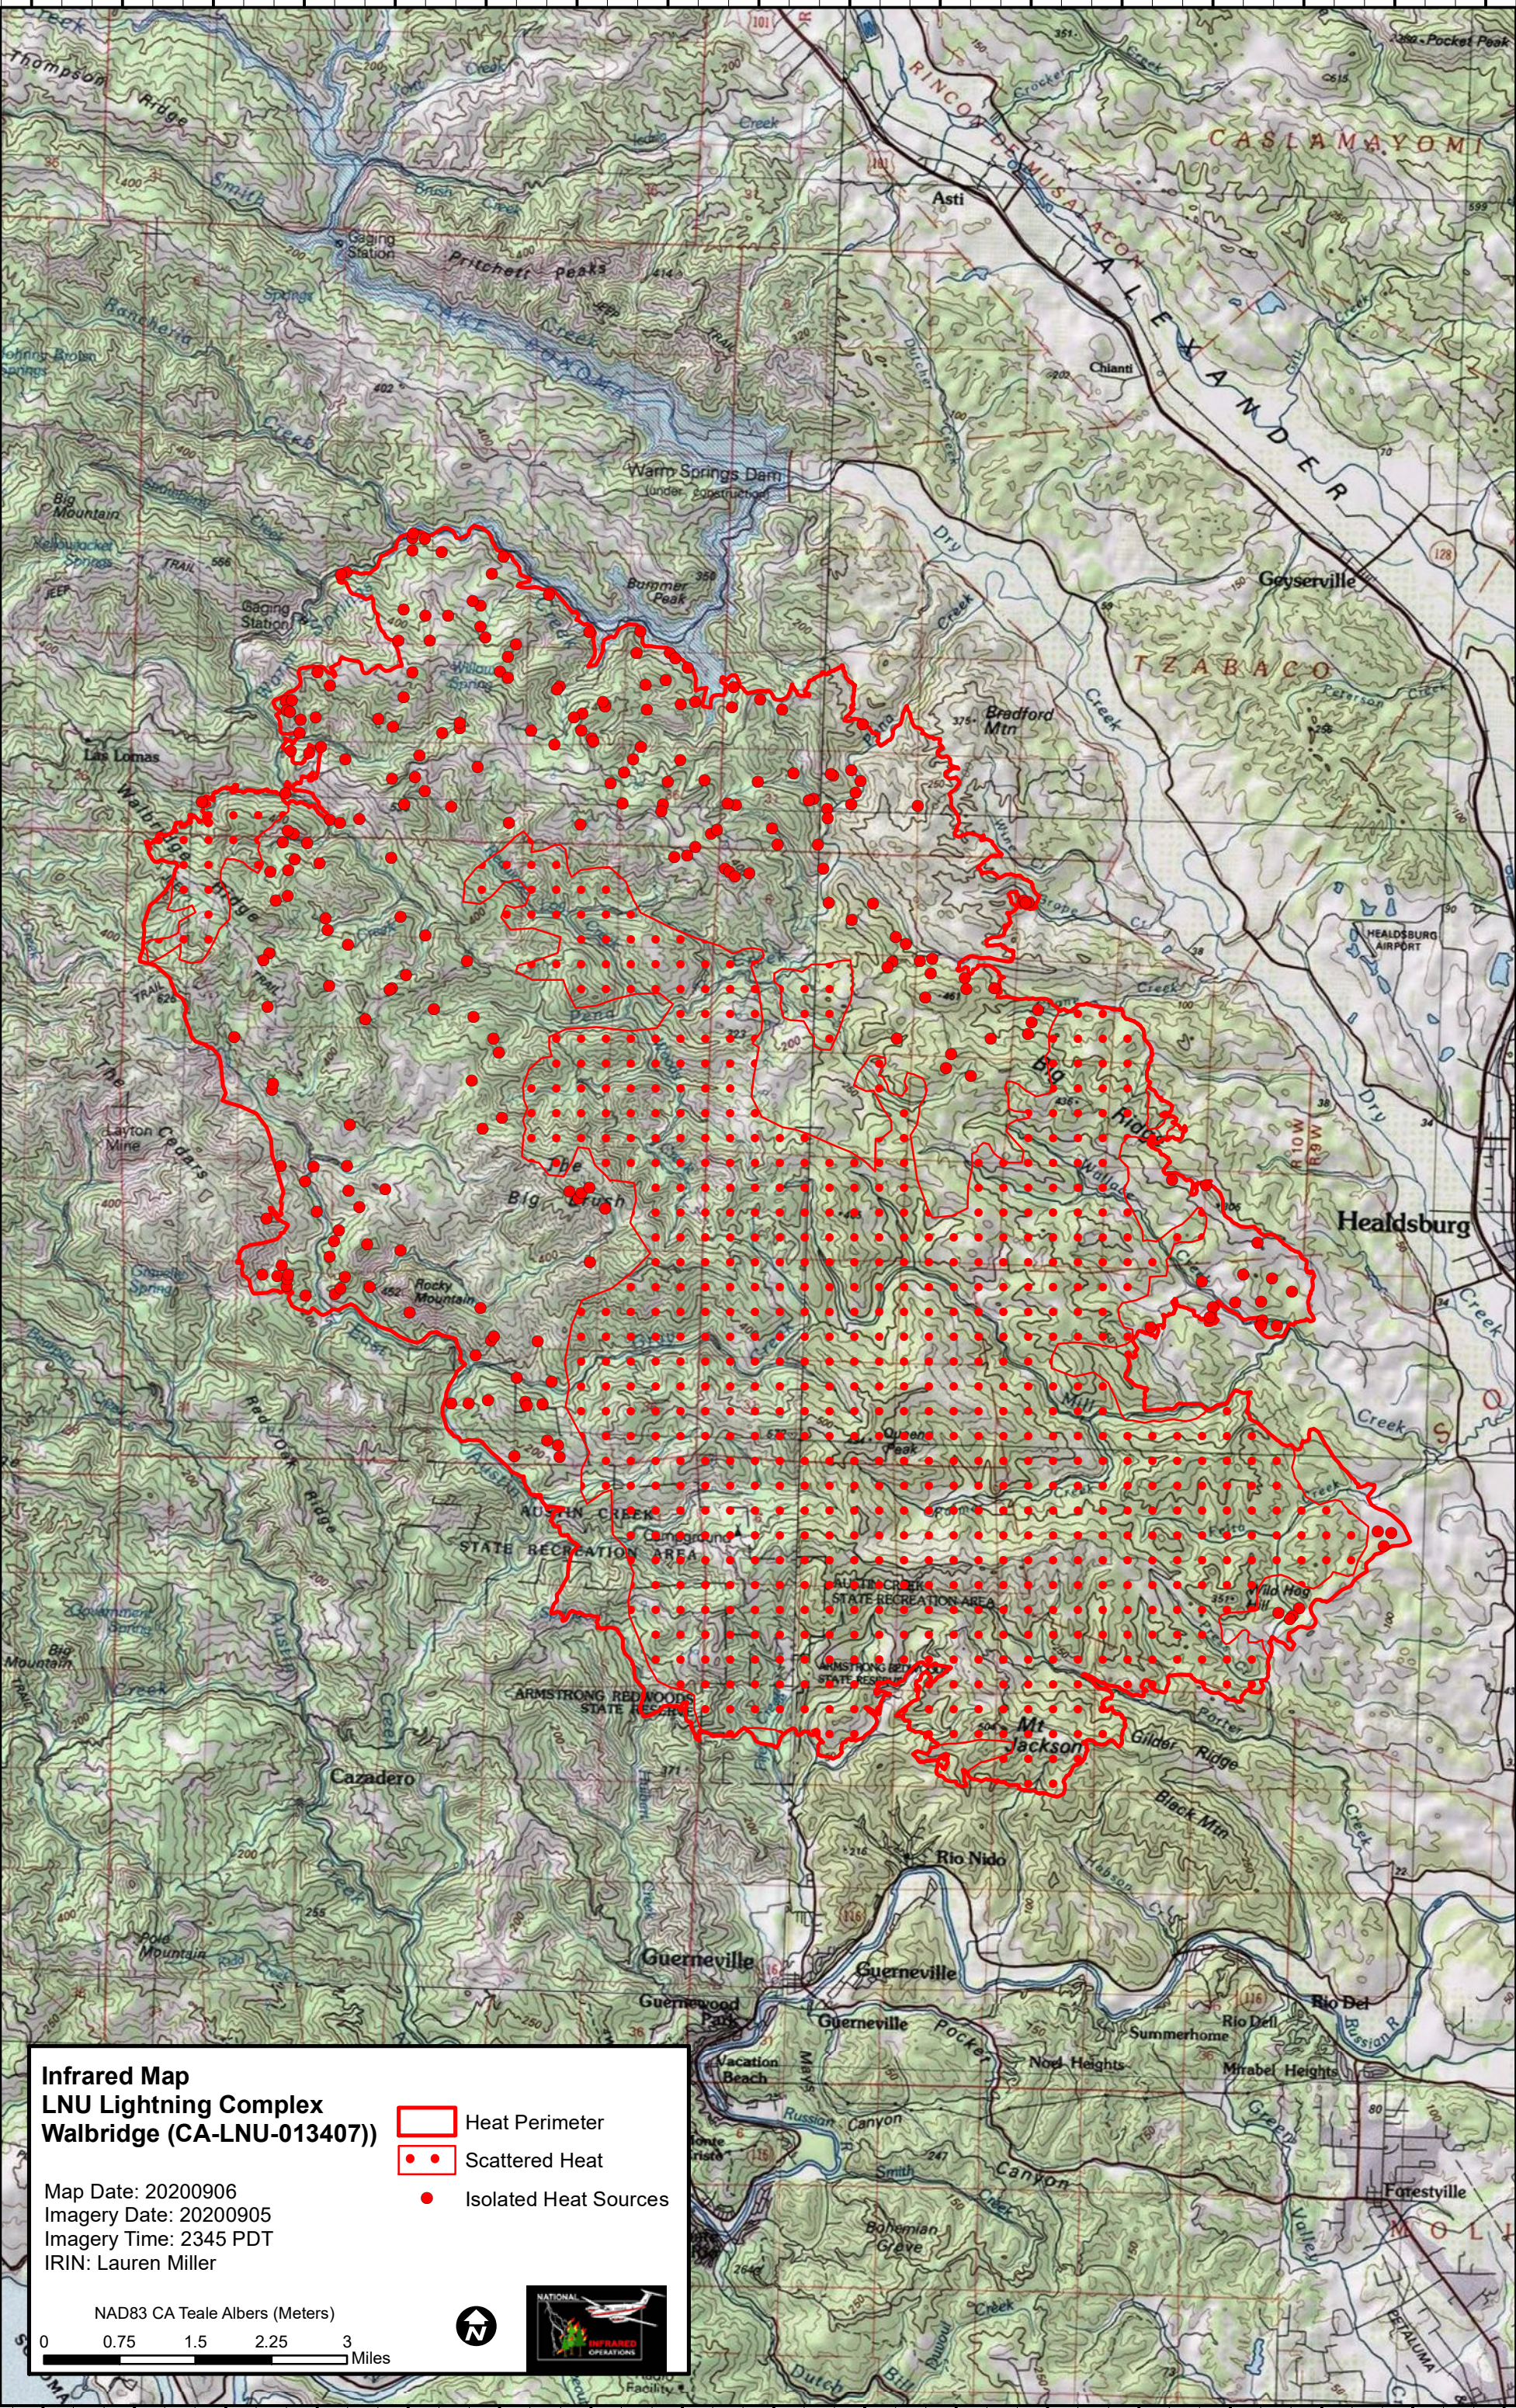

123°9'0"W 123°8'0"W 123°7'0"W 123°6'0"W 123°5'0"W 123°4'0"W 123°3'0"W 123°2'0"W 123°1'0"W 123°0'0"W 122°59'0"W 122°58'0"W 122°57'0"W 122°56'0"W 122°55'0"W 122°54'0"W 122°53'0"W

123°8'0"W 123°7'0"W 123°6'0"W 123°5'0"W 123°4'0"W 123°3'0"W 123°2'0"W 123°1'0"W 123°0'0"W 122°59'0"W 122°58'0"W 122°57'0"W 122°56'0"W 122°55'0"W 122°54'0"W 122°53'0"W

**Infrared Map**  
**LNU Lightning Complex**  
**Walbridge (CA-LNU-013407)**

-  Heat Perimeter
-  Scattered Heat
-  Isolated Heat Sources

Map Date: 20200906  
 Imagery Date: 20200905  
 Imagery Time: 2345 PDT  
 IRIN: Lauren Miller

NAD83 CA Teale Albers (Meters)

0 0.75 1.5 2.25 3 Miles