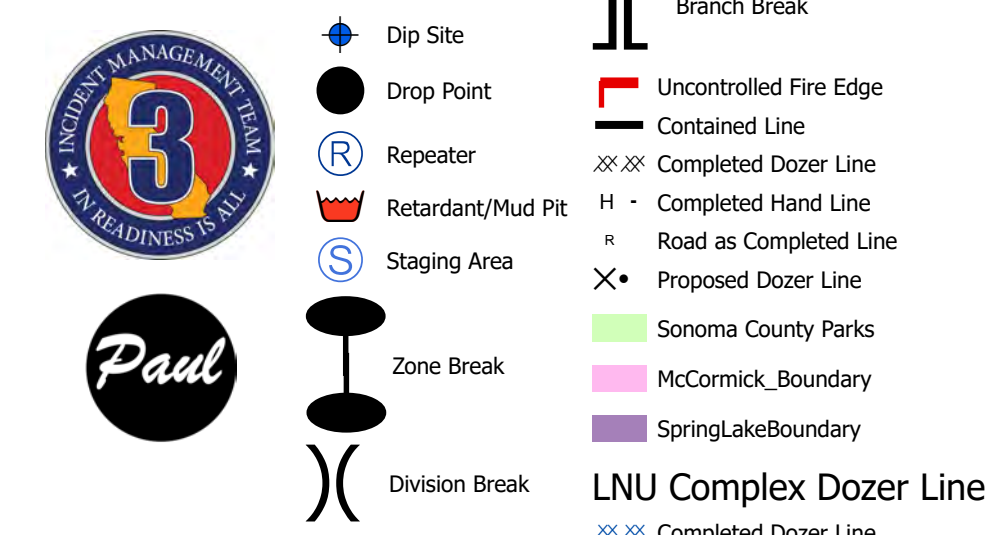

Ops Map
West Zone
Glass Incident
CA-LNU-015947
October 5, 2020
0700 - 0700

Scale: 1:30,000
0 0.3 0.5 1
Miles
Contour Intervals at 80'

Operations Map - West Zone
Glass Incident
CA-LNU-015947
October 5, 2020
0700 - 0700

Ops Map
West Zone
Glass Incident
CA-LNU-015947
October 5, 2020
0700 - 0700

Sonoma Mtn
CDF C1 Tone 15