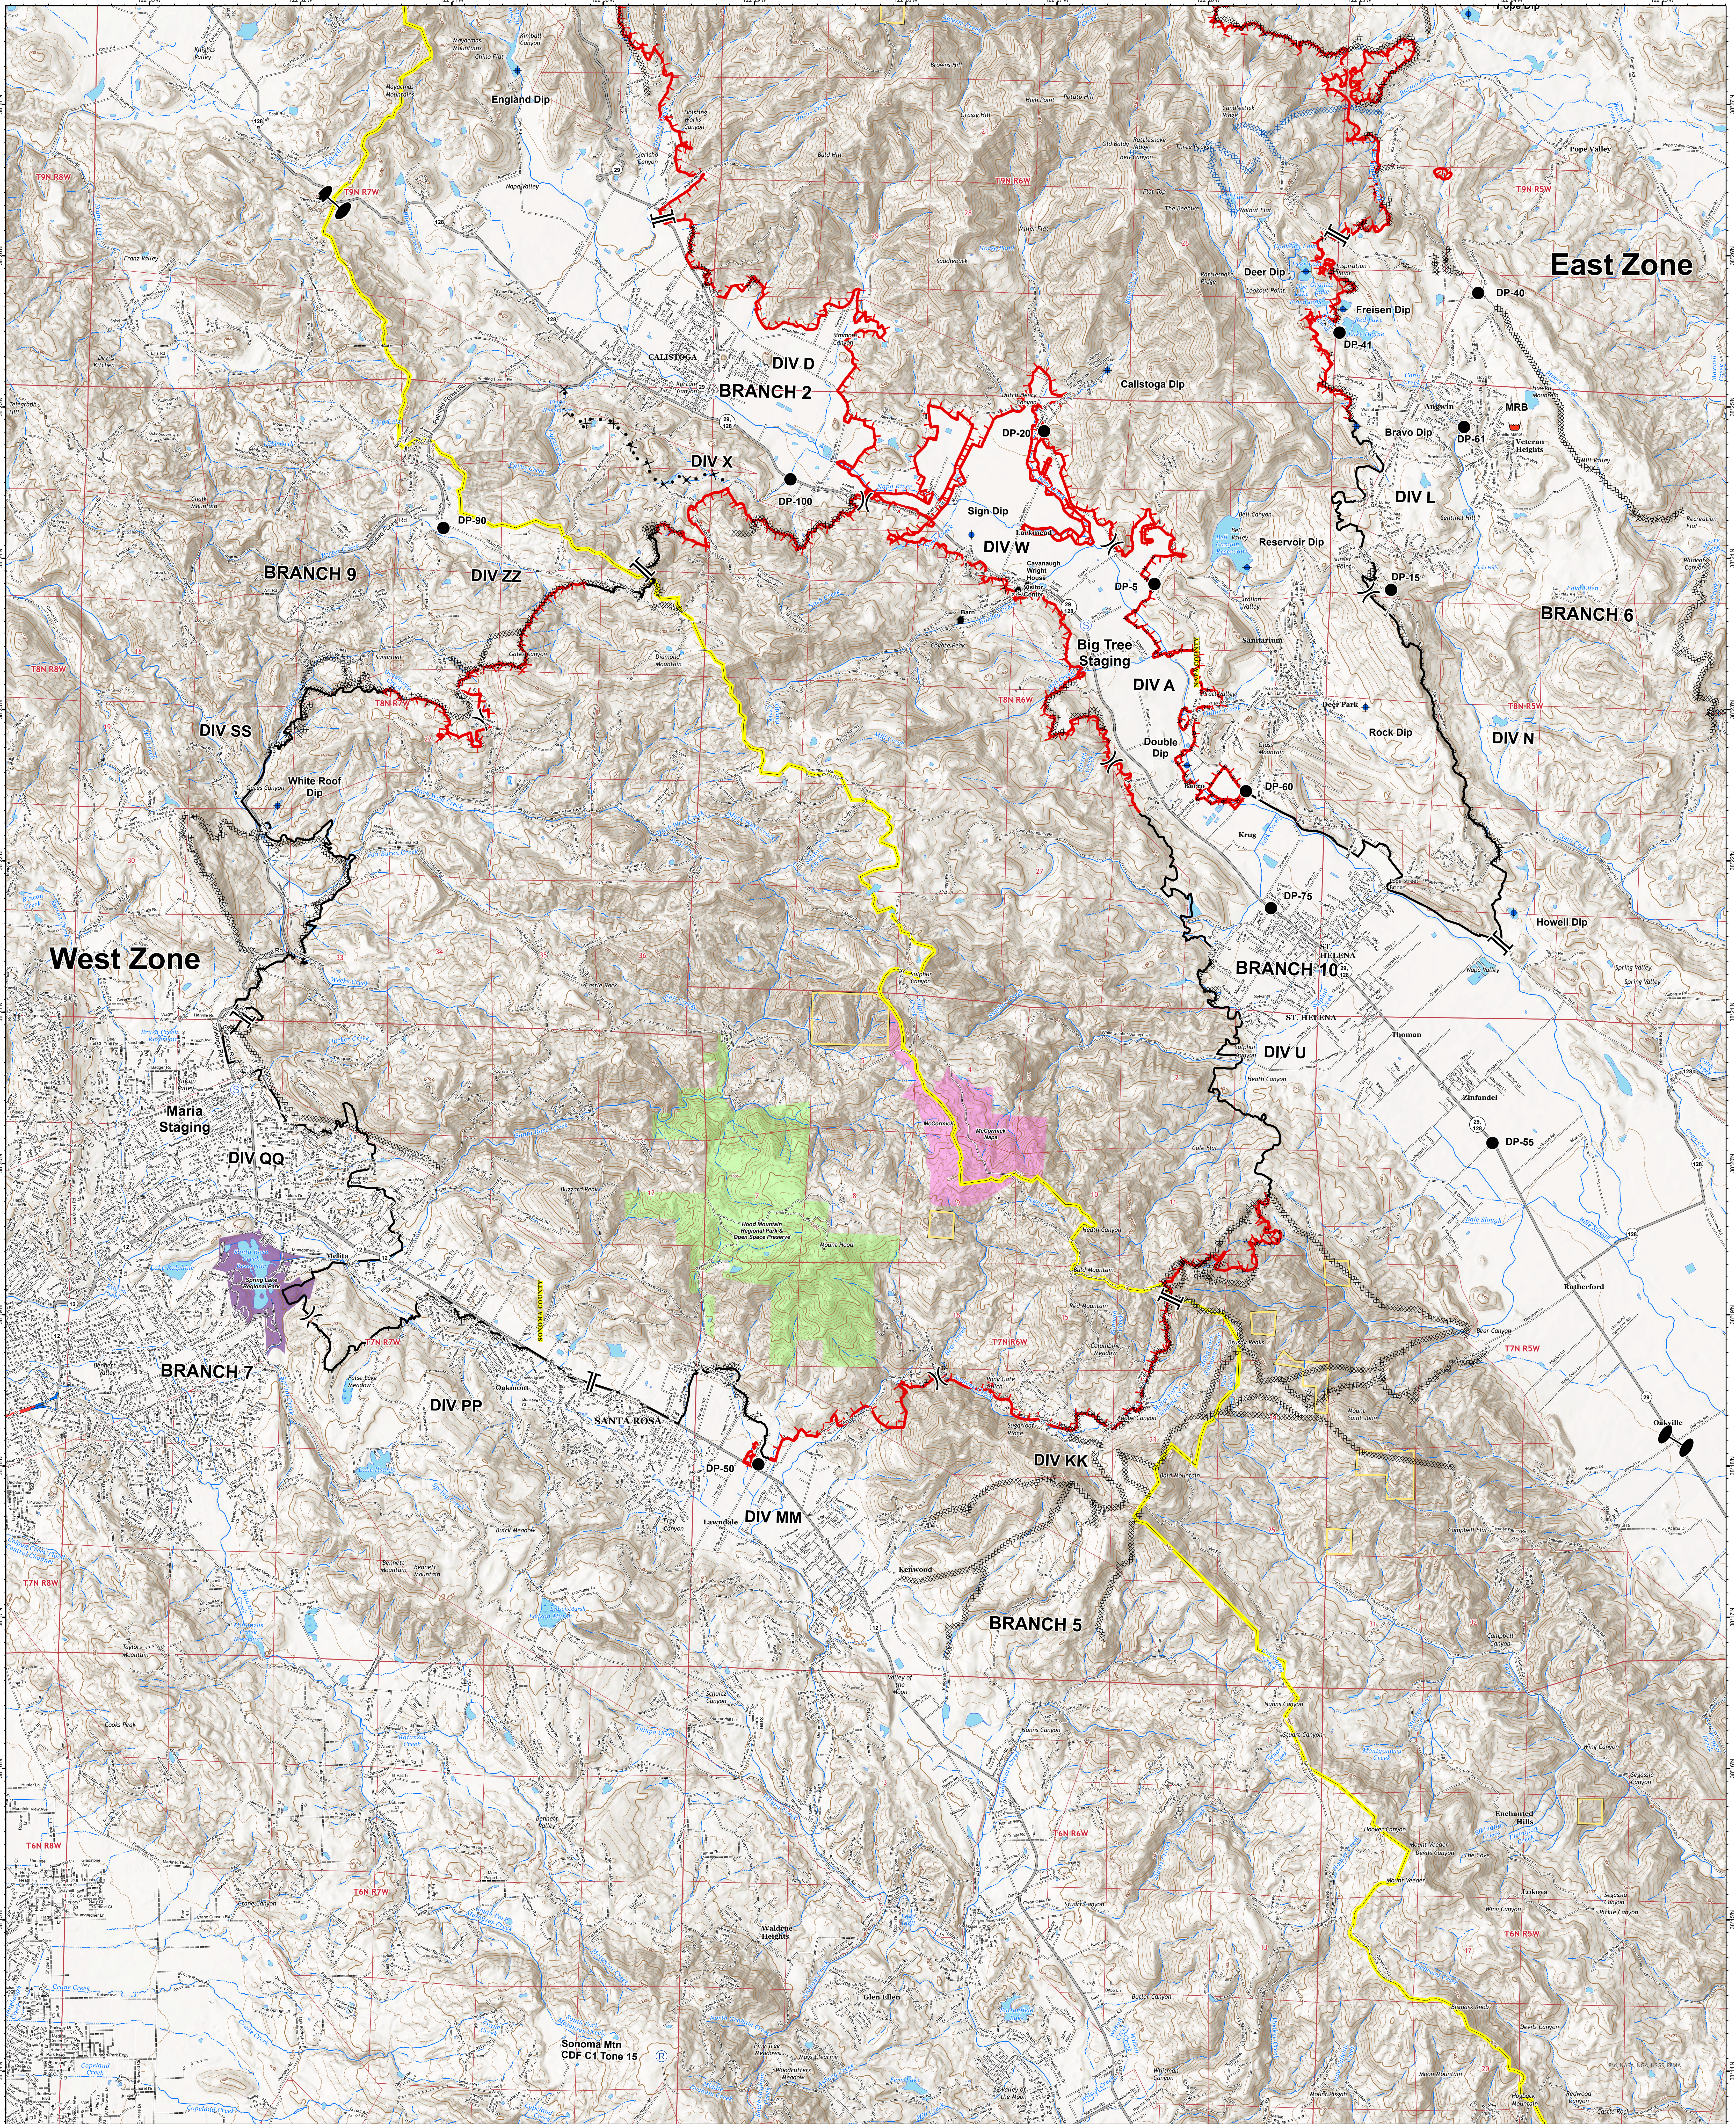

Ops Map
West Zone
Glass Incident
CA-LNU-015947
October 5, 2020
0700 - 0700

Scale: 1:30,000
0 0.3 0.5 1
Miles
Contour Intervals at 80'

Operations Map - West Zone
Glass Incident
CA-LNU-015947
October 5, 2020
0700 - 0700

Ops Map
West Zone
Glass Incident
CA-LNU-015947
October 5, 2020
0700 - 0700

Sonoma Mtn
CDF C1 Tone 15