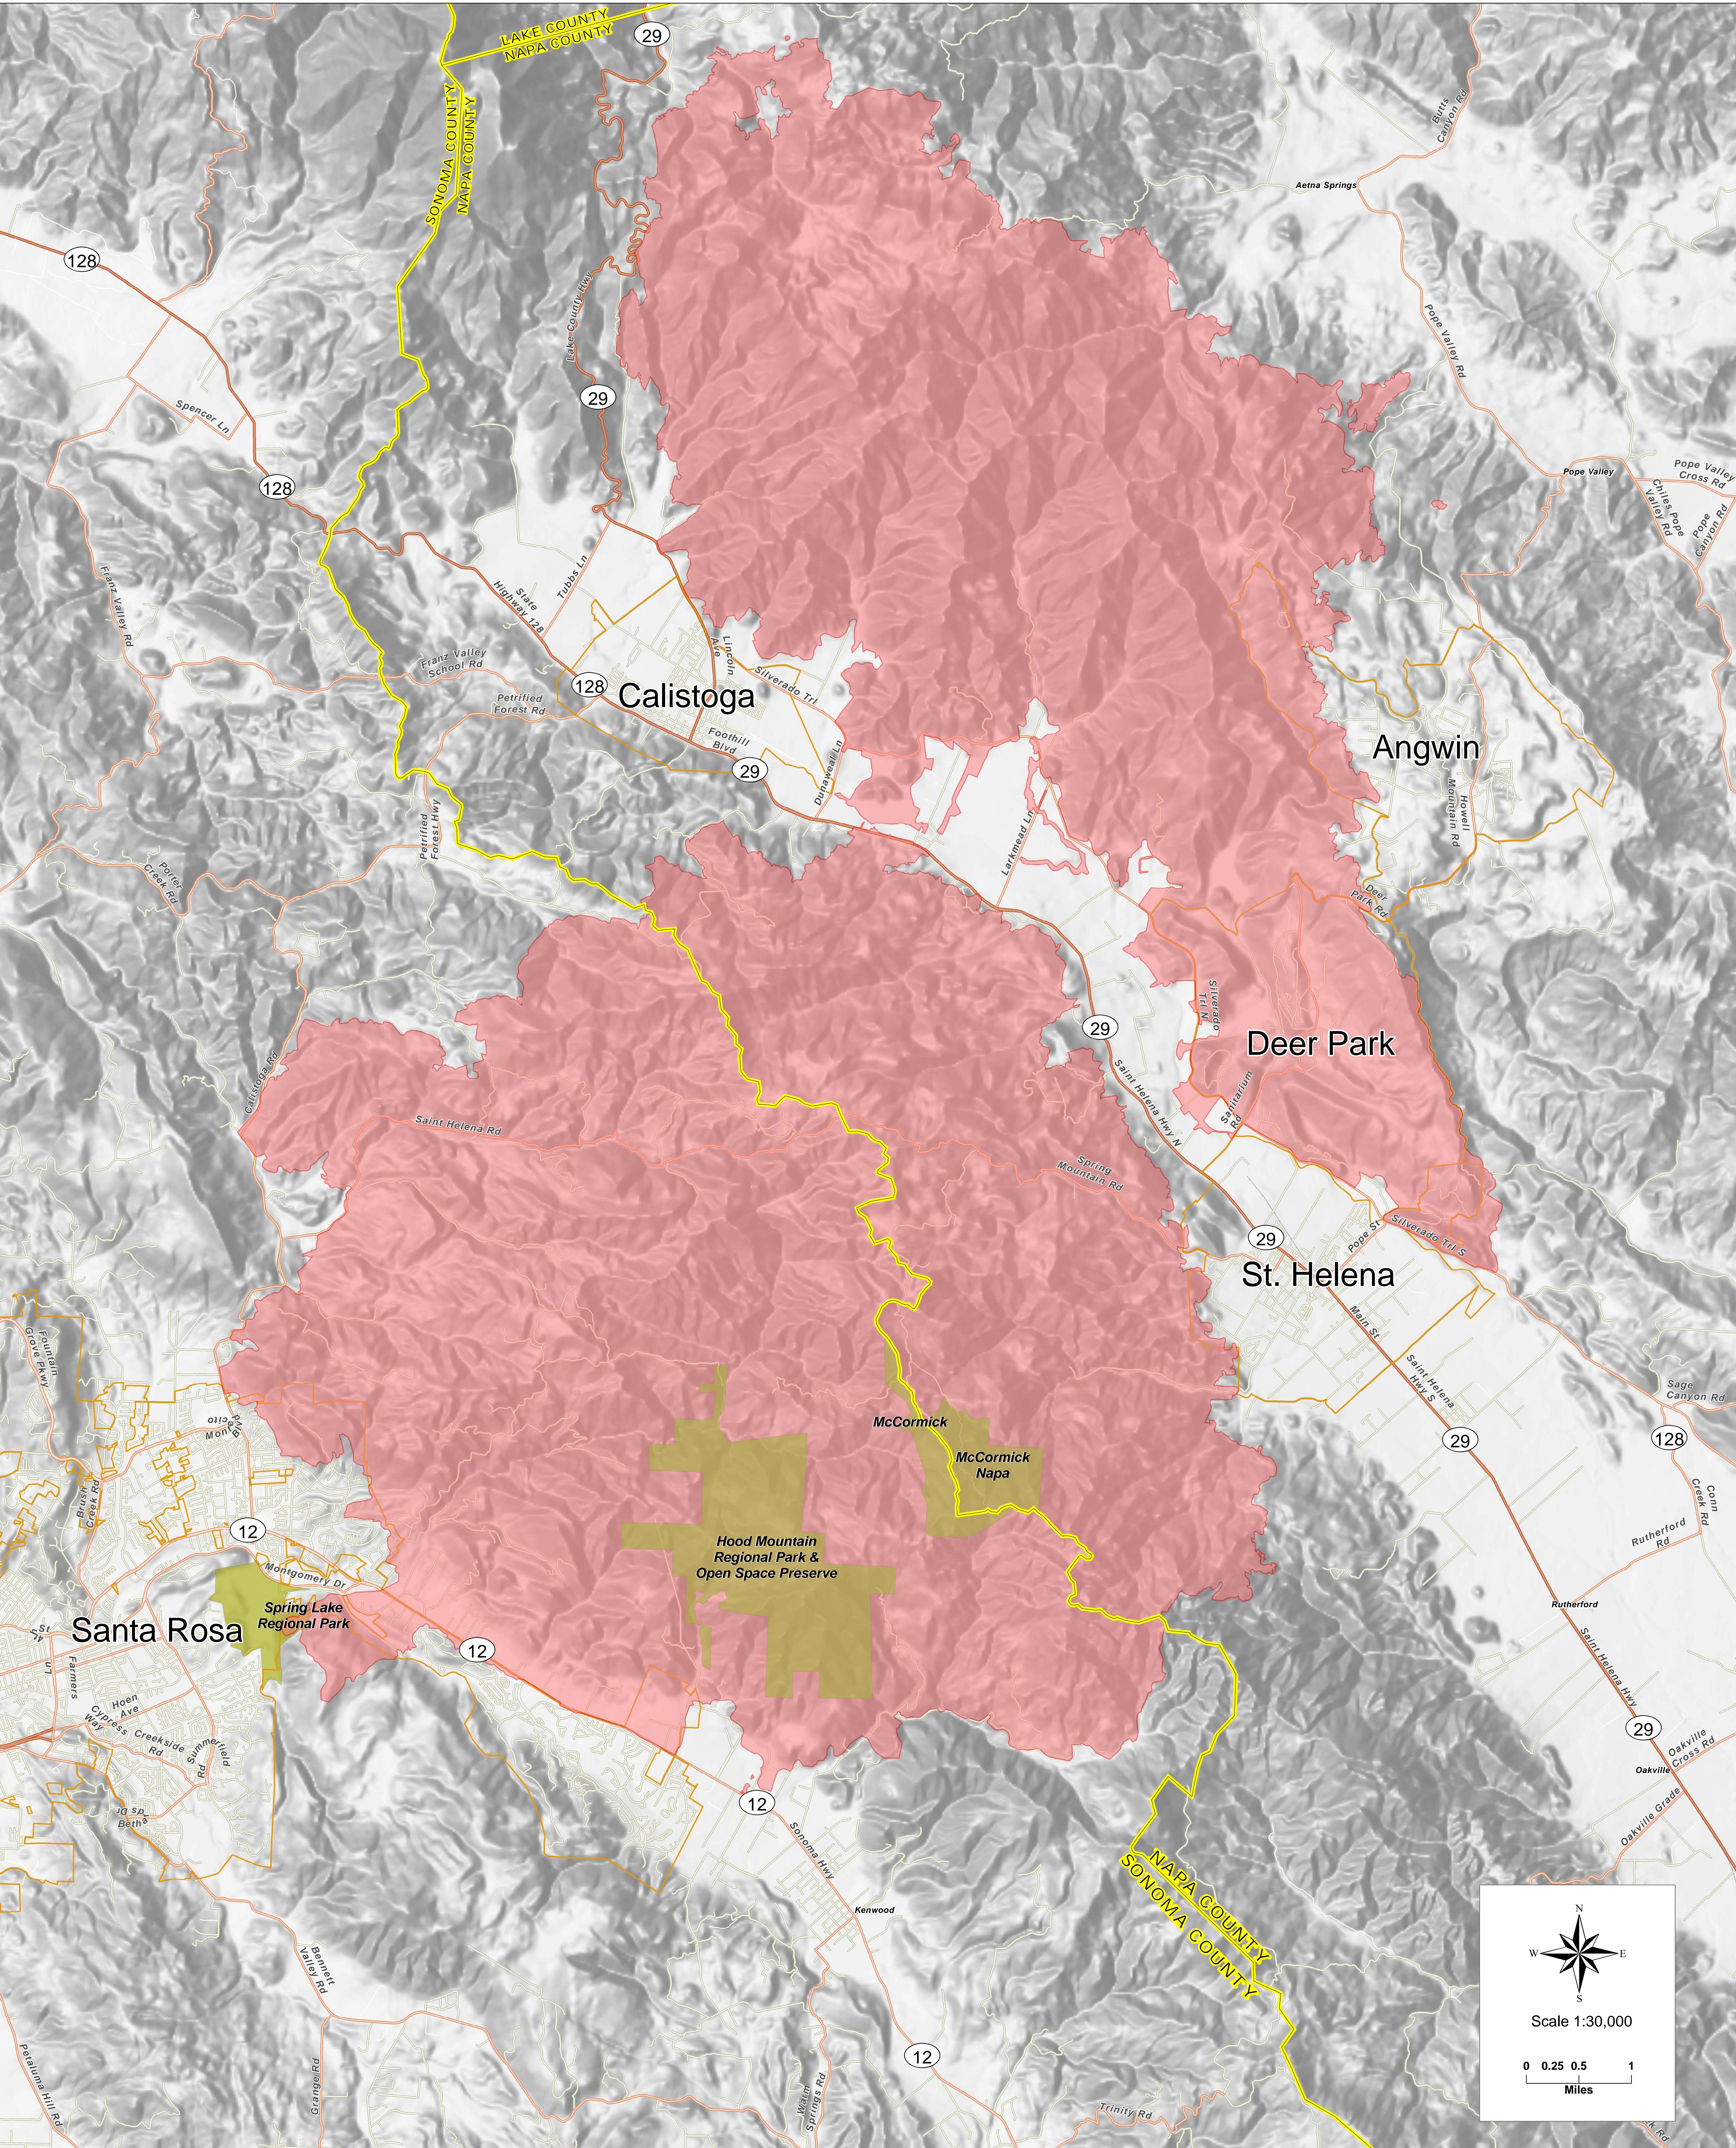

Public Information Map
Glass Incident
CA-LNU-015947
October 6, 2020

Scale 1:30,000
0 0.25 0.5 1 Miles