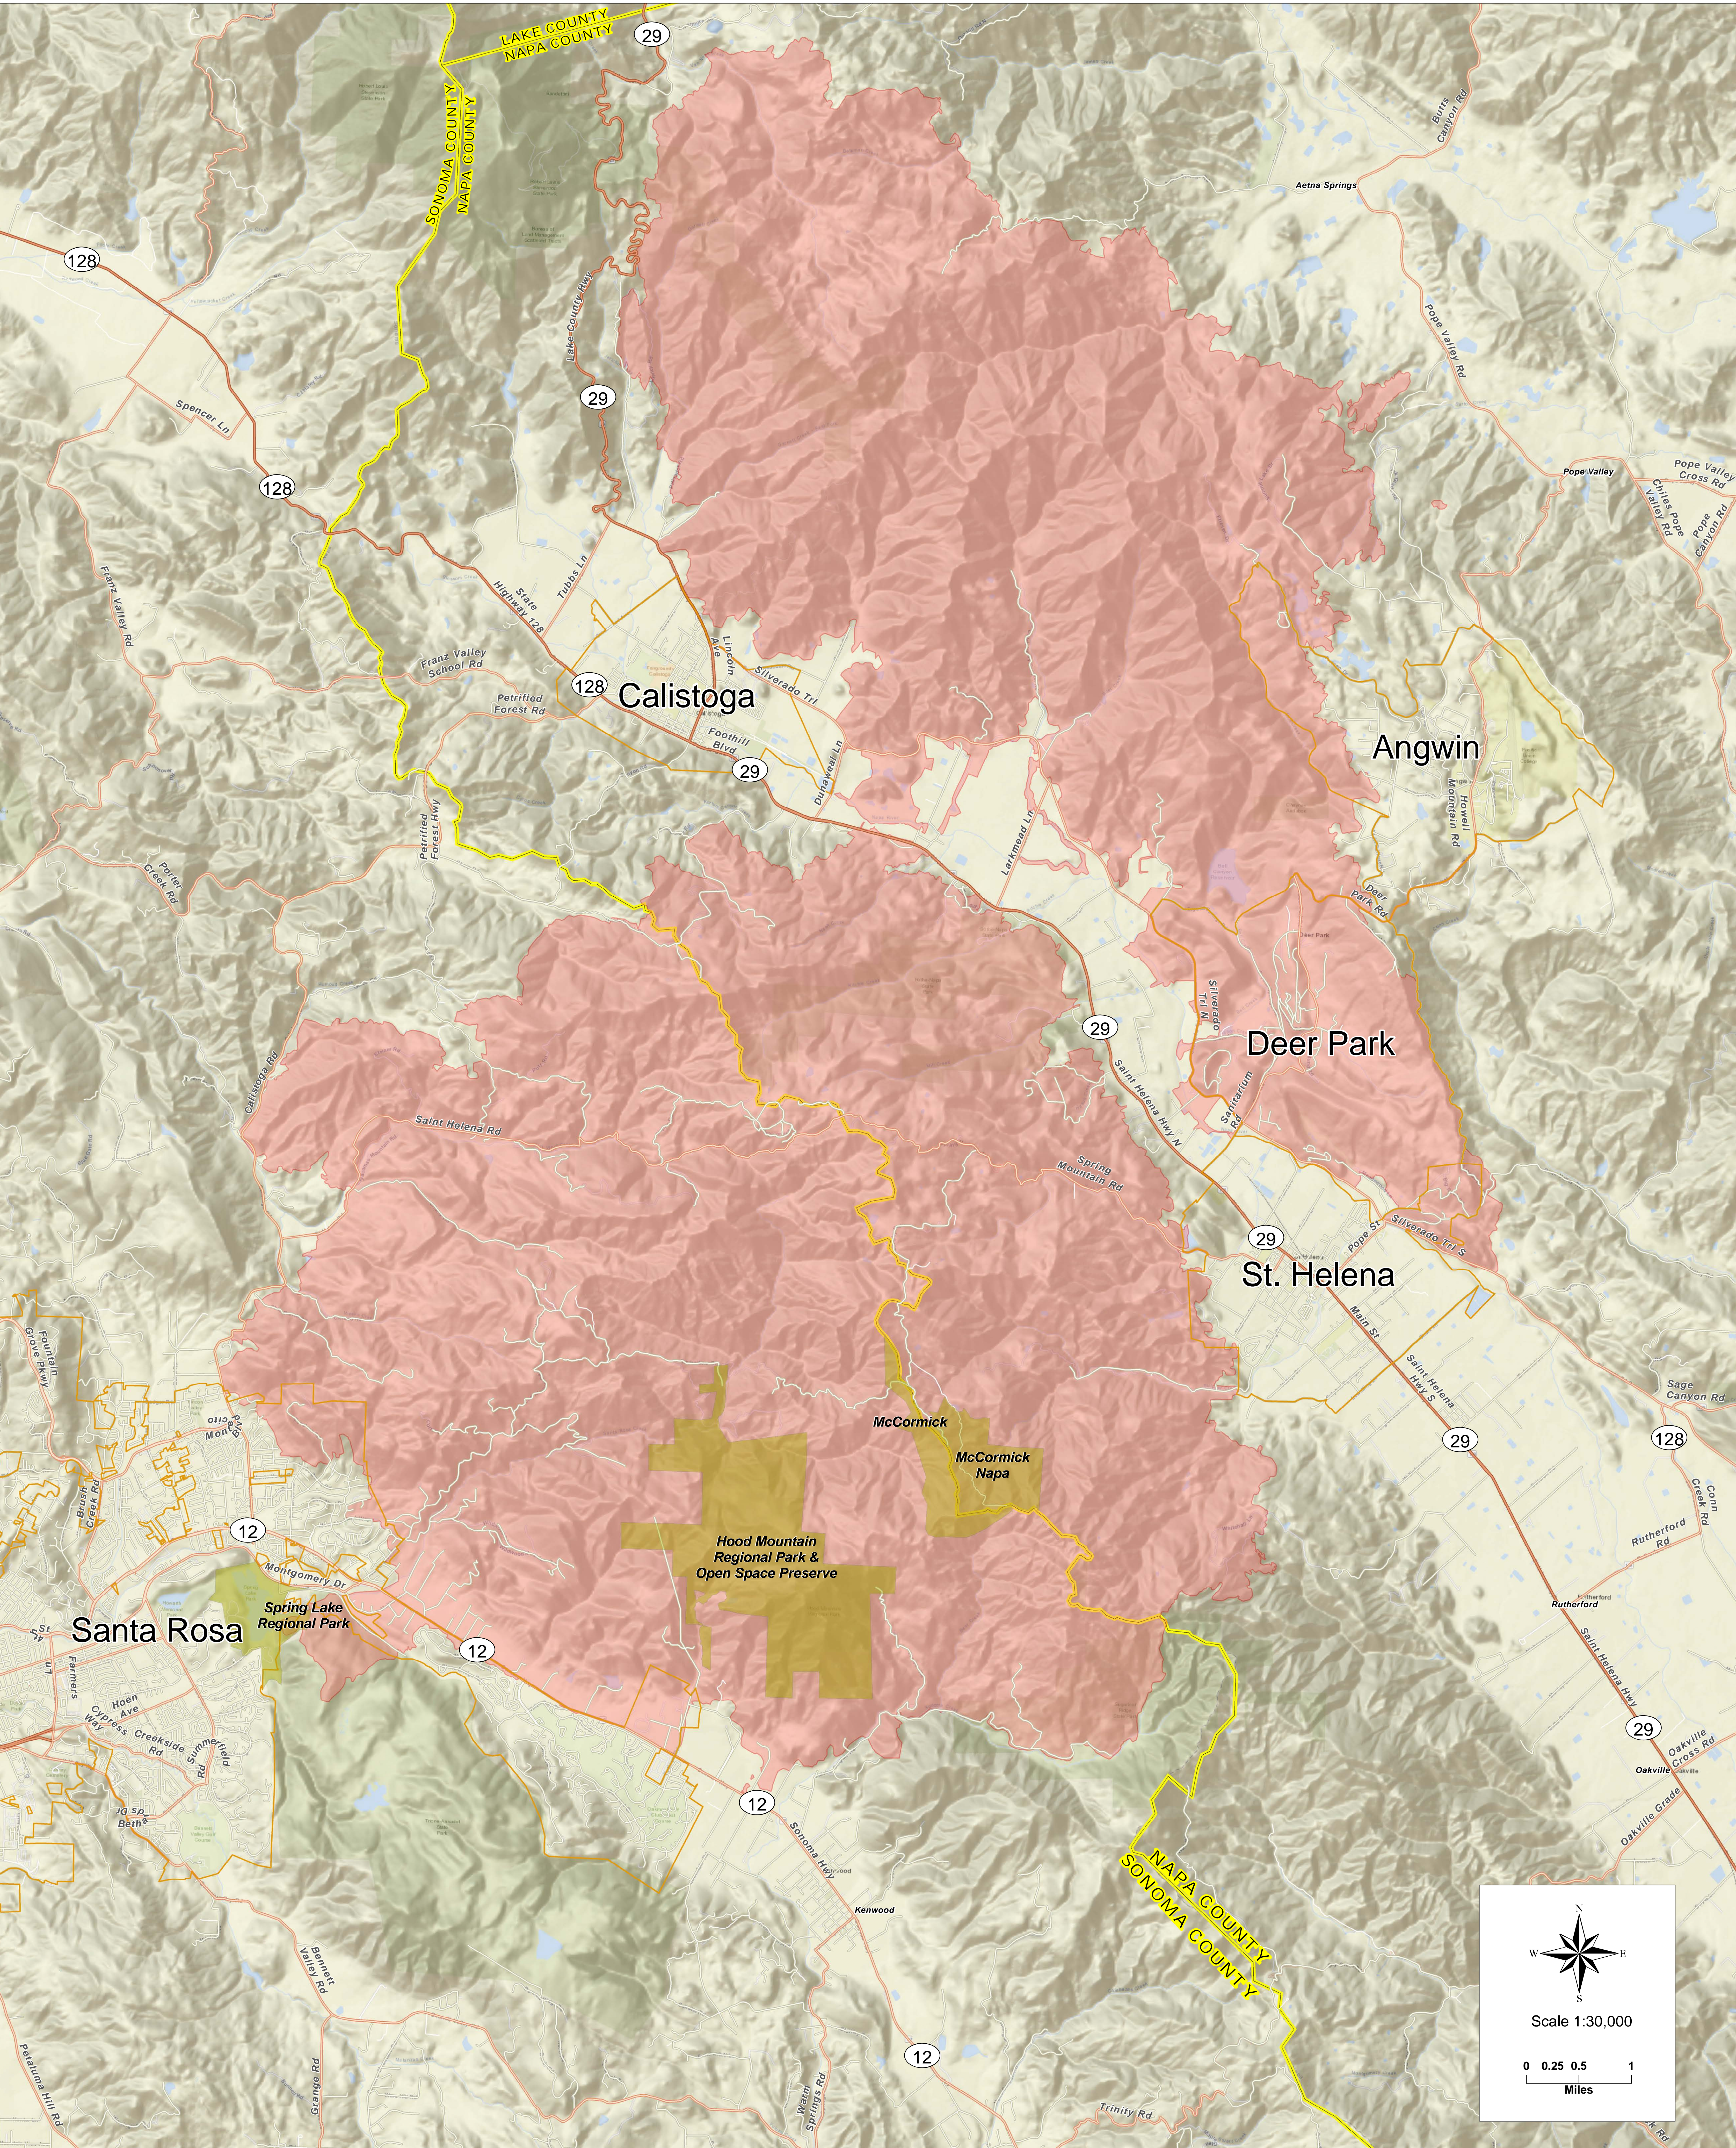

# Public Information Map Glass Incident CA-LNU-015947 October 10, 2020

North arrow and scale information:

Scale 1:30,000

0 0.25 0.5 1 Miles