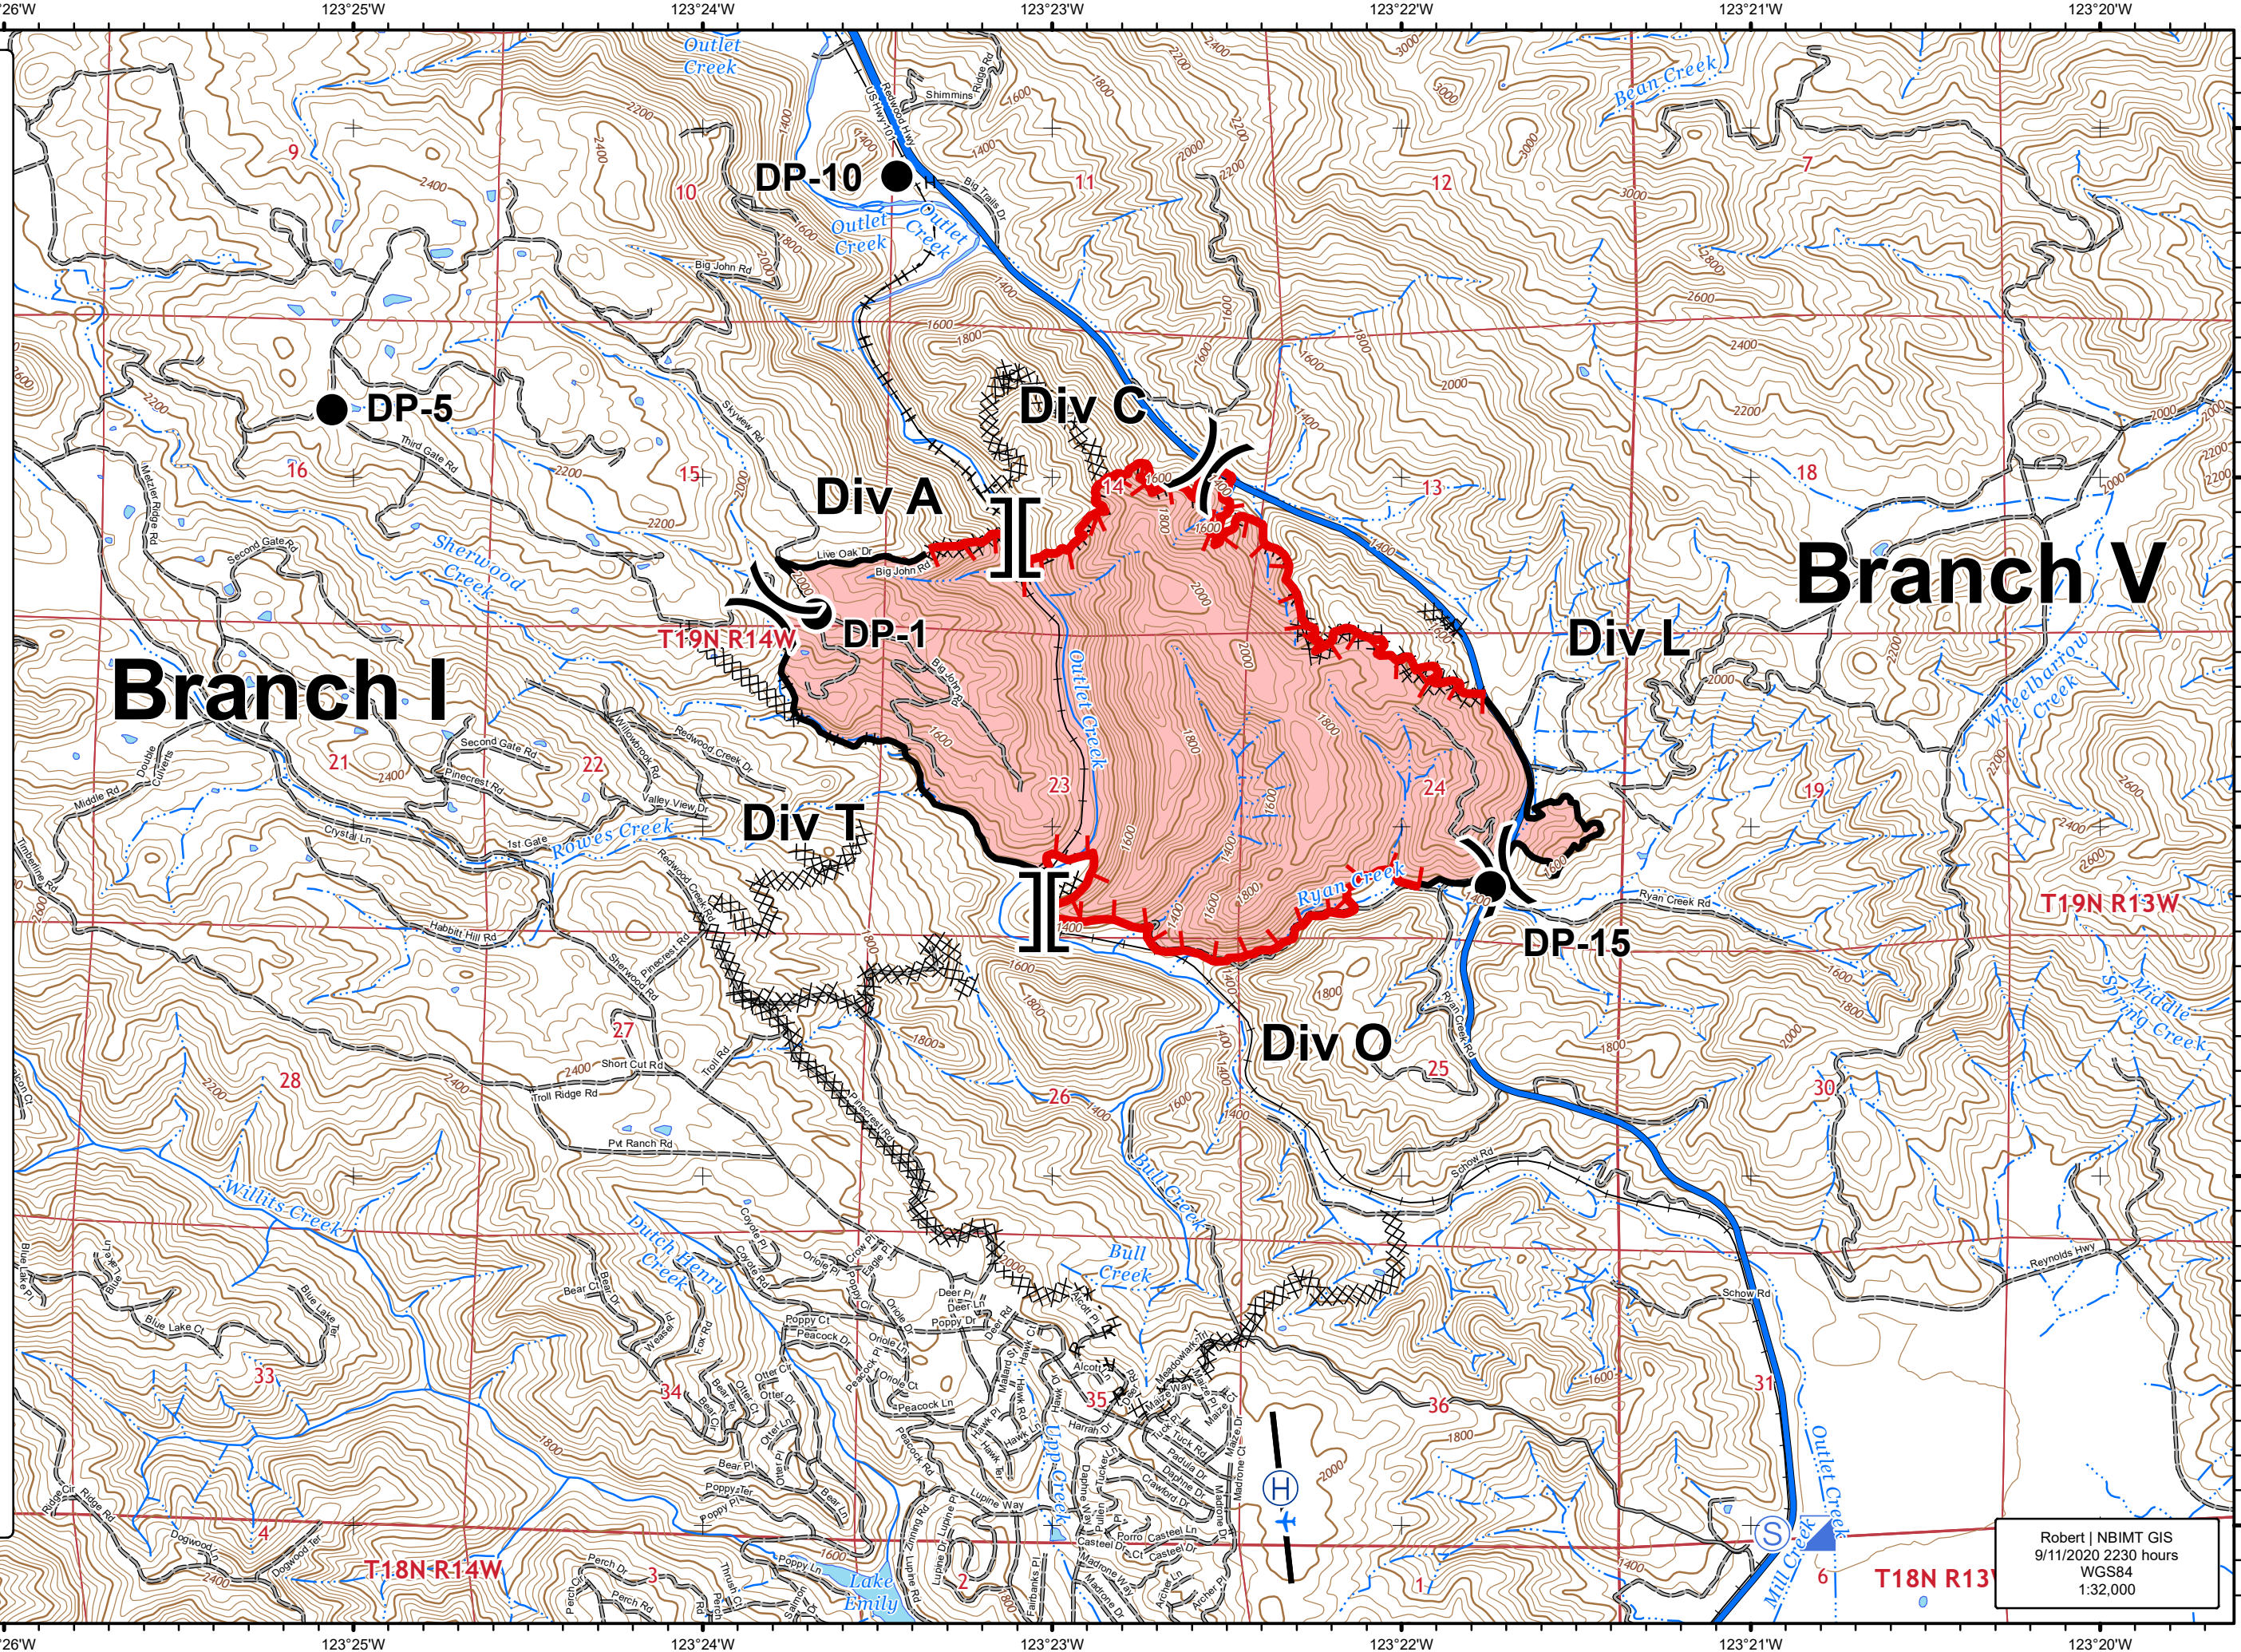

**IAP Map**  
Oak Incident  
CA-MEU-010700  
September 12, 2020  
0700-0700

- Drop Point
- H Helibase
- ▀ Incident Command Post
- S Staging Area
- ) Division Break
- [[ Branch Break
- ┌ Uncontrolled Fire Edge
- Contained Line
- XXXXX Completed Dozer Line
- H - H Completed Hand Line
- █ Wildfire Daily Fire Perimeter

Robert | NBIMT GIS  
9/11/2020 2230 hours  
WGS84  
1:32,000