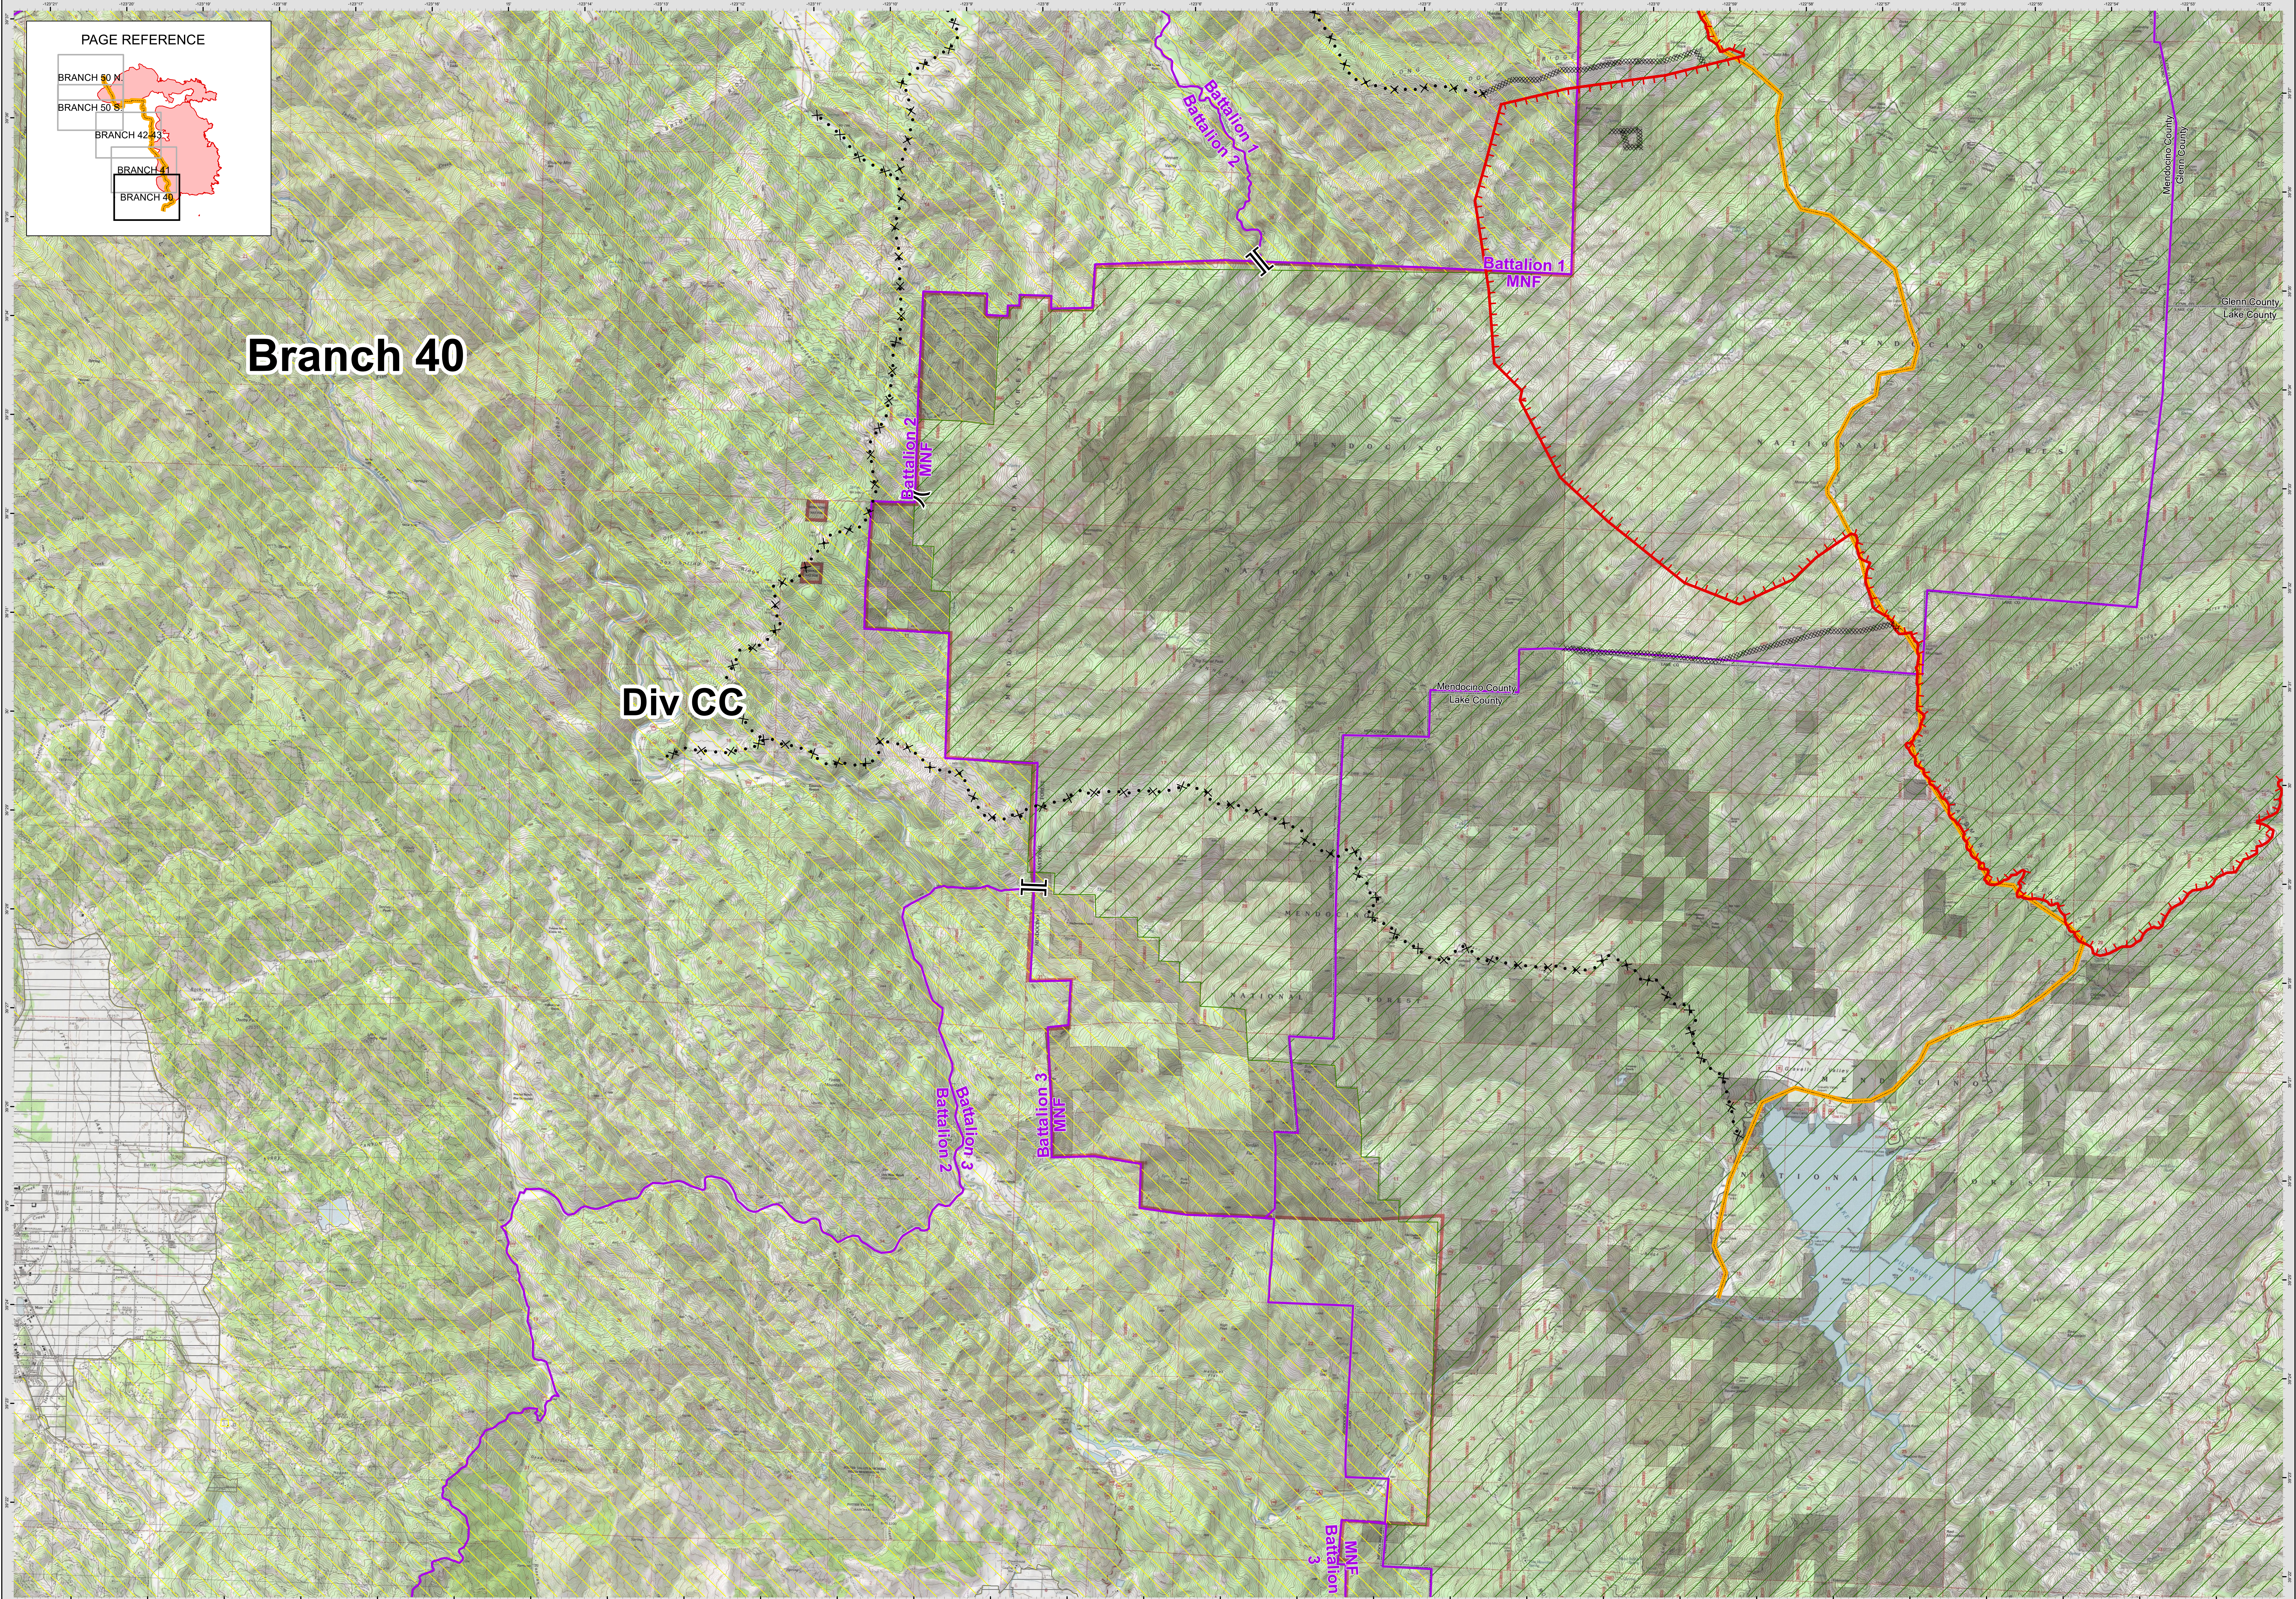

PAGE REFERENCE

BRANCH 50 N
BRANCH 50 S
BRANCH 42/43
BRANCH 41
BRANCH 40

Branch 40

Div CC

Zone Boundary
 State
 Federal
 Local
 Branch Break
 Division Break
 Uncontrolled Fire Edge
 Completed Dozer Line
 Proposed Dozer Line
 MEU Battalions
 County Boundary

BRANCH 40

BRANCH MAP
August Complex West Zone
CA MEU 10843
September 12, 2020

BRANCH MAP
August Complex West
September 12, 2020
BRANCH 40