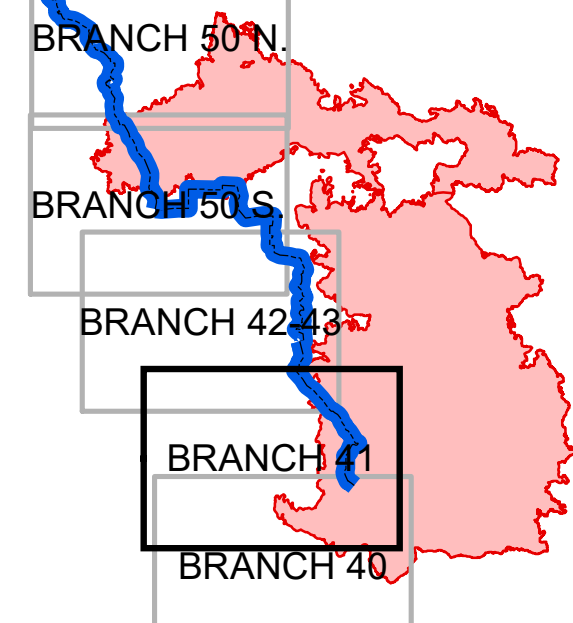

PAGE REFERENCE

COVELO

Sock Dip

Tree Dip

Horseshoe Dip

GOVELO OPERATIONS

MENDOCINO OPERATIONS

OPERATIONS
MENDOCINO
OPERATIONS

Rodeo Valley

BRANCH 41

DIV FF

DP-42

DP-43

Yuki Wilderness

Sanhedrin Wilderness

IRAWS 13

BRANCH 41

BRANCH MAP
August West
CA MEU 10843
September 15, 2020

BRANCH MAP
August West
September 15, 2020
BRANCH 41

- Zone Boundary
- Dip Site
- Mobile Weather Unit
- Camp
- Drop Point
- Water Source
- Branch Break
- Completed Dozer Line
- Proposed Dozer Line
- County Boundary
- Local DPA
- Wilderness
- Operational Areas
- Federal DPA
- Bureau of Land Management
- Native American
- Escape Route
- R - R - R Road as Completed Line