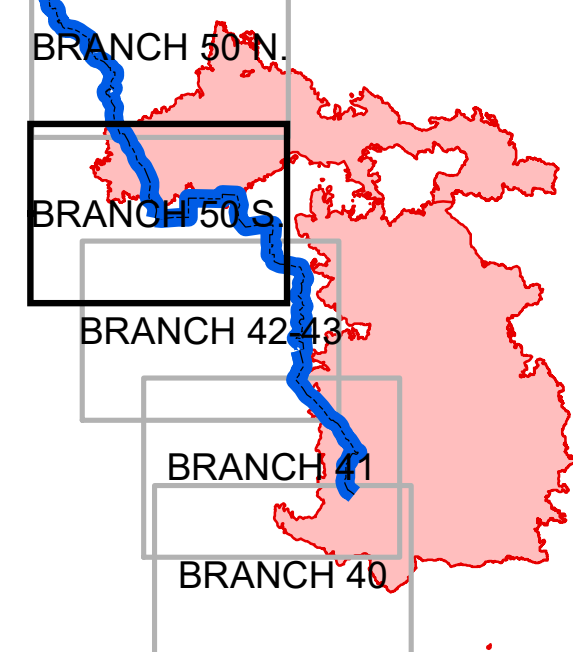

PAGE REFERENCE

DP-50

DIV TT

BRANCH 50

H-1

Fish Dip

DP-40

Tractor Dip

DIV SS

Hour Glass Dip

HUMBOLDT OPERATIONS

COVELO OPERATIONS

DP-41

DIV LL

BRANCH 43

BRANCH 50 S

BRANCH 50 SOUTH

BRANCH MAP  
August West  
CA MEU 10843  
September 15, 2020

BRANCH MAP  
August West  
September 15, 2020  
BRANCH 50 S