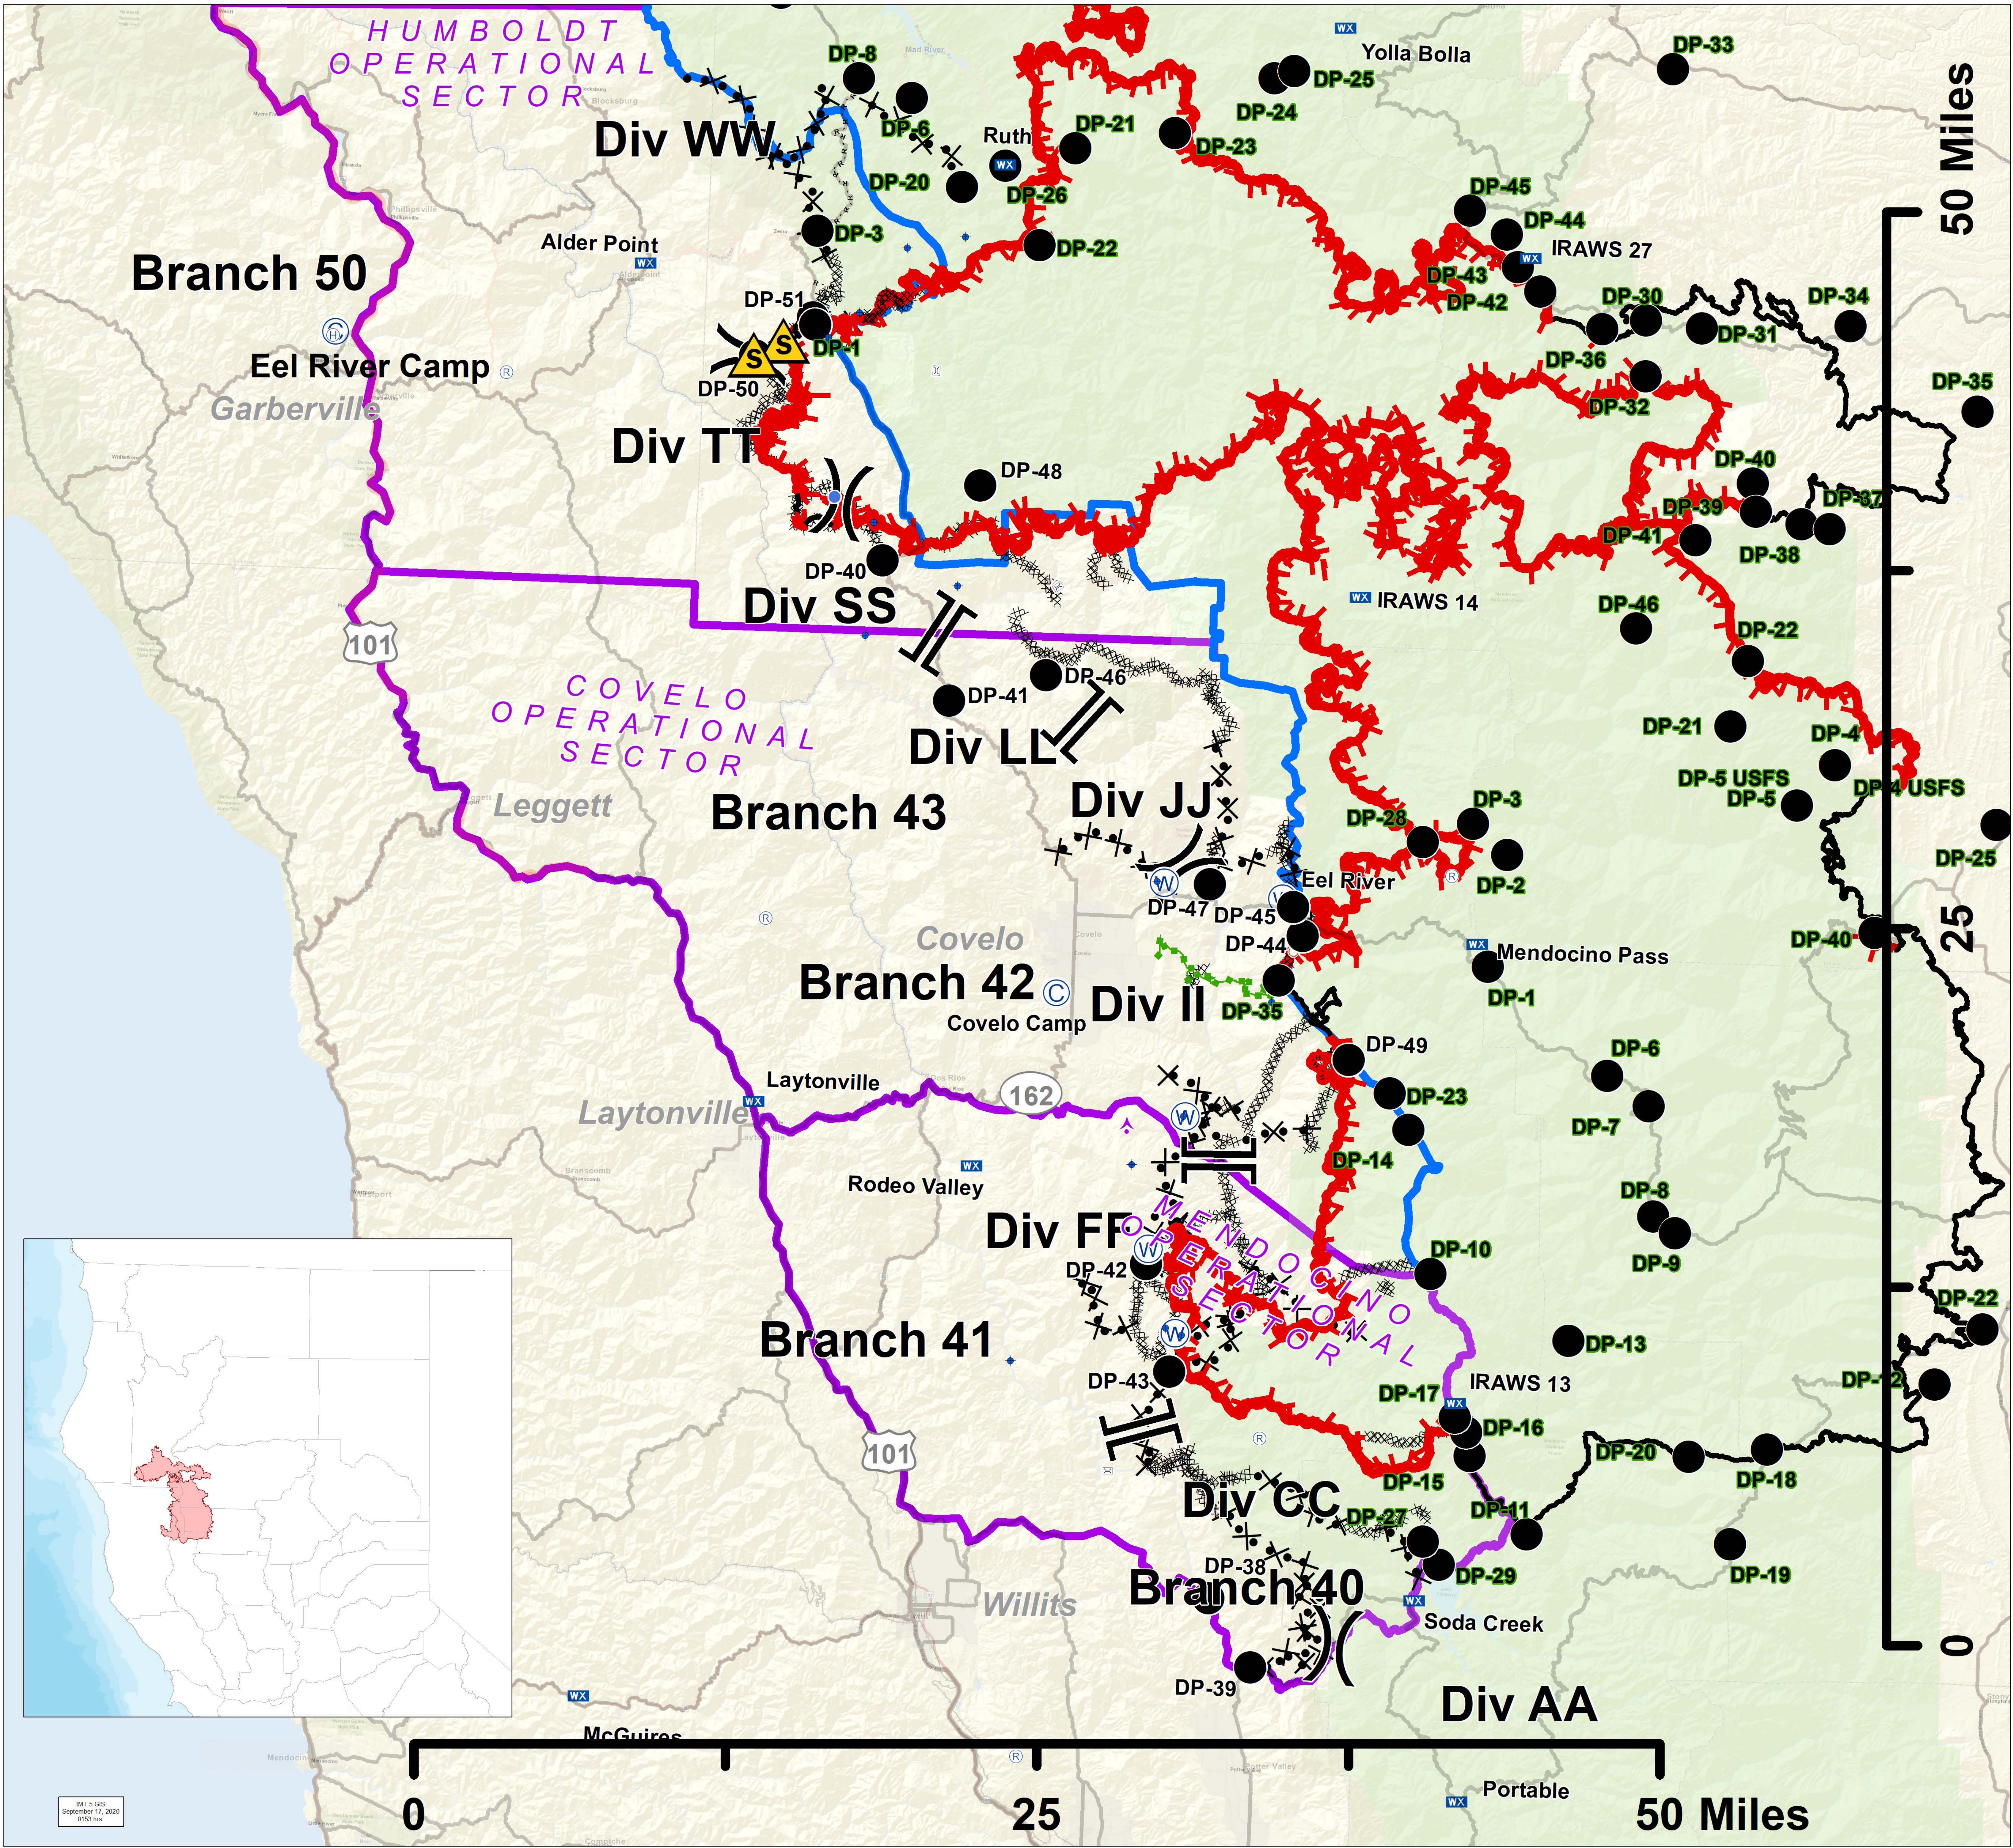

BRIEFING MAP

August Complex West Zone

CA-MEU-10843
September 17, 2019

50 Miles

25

0

0

25

50 Miles

Portable