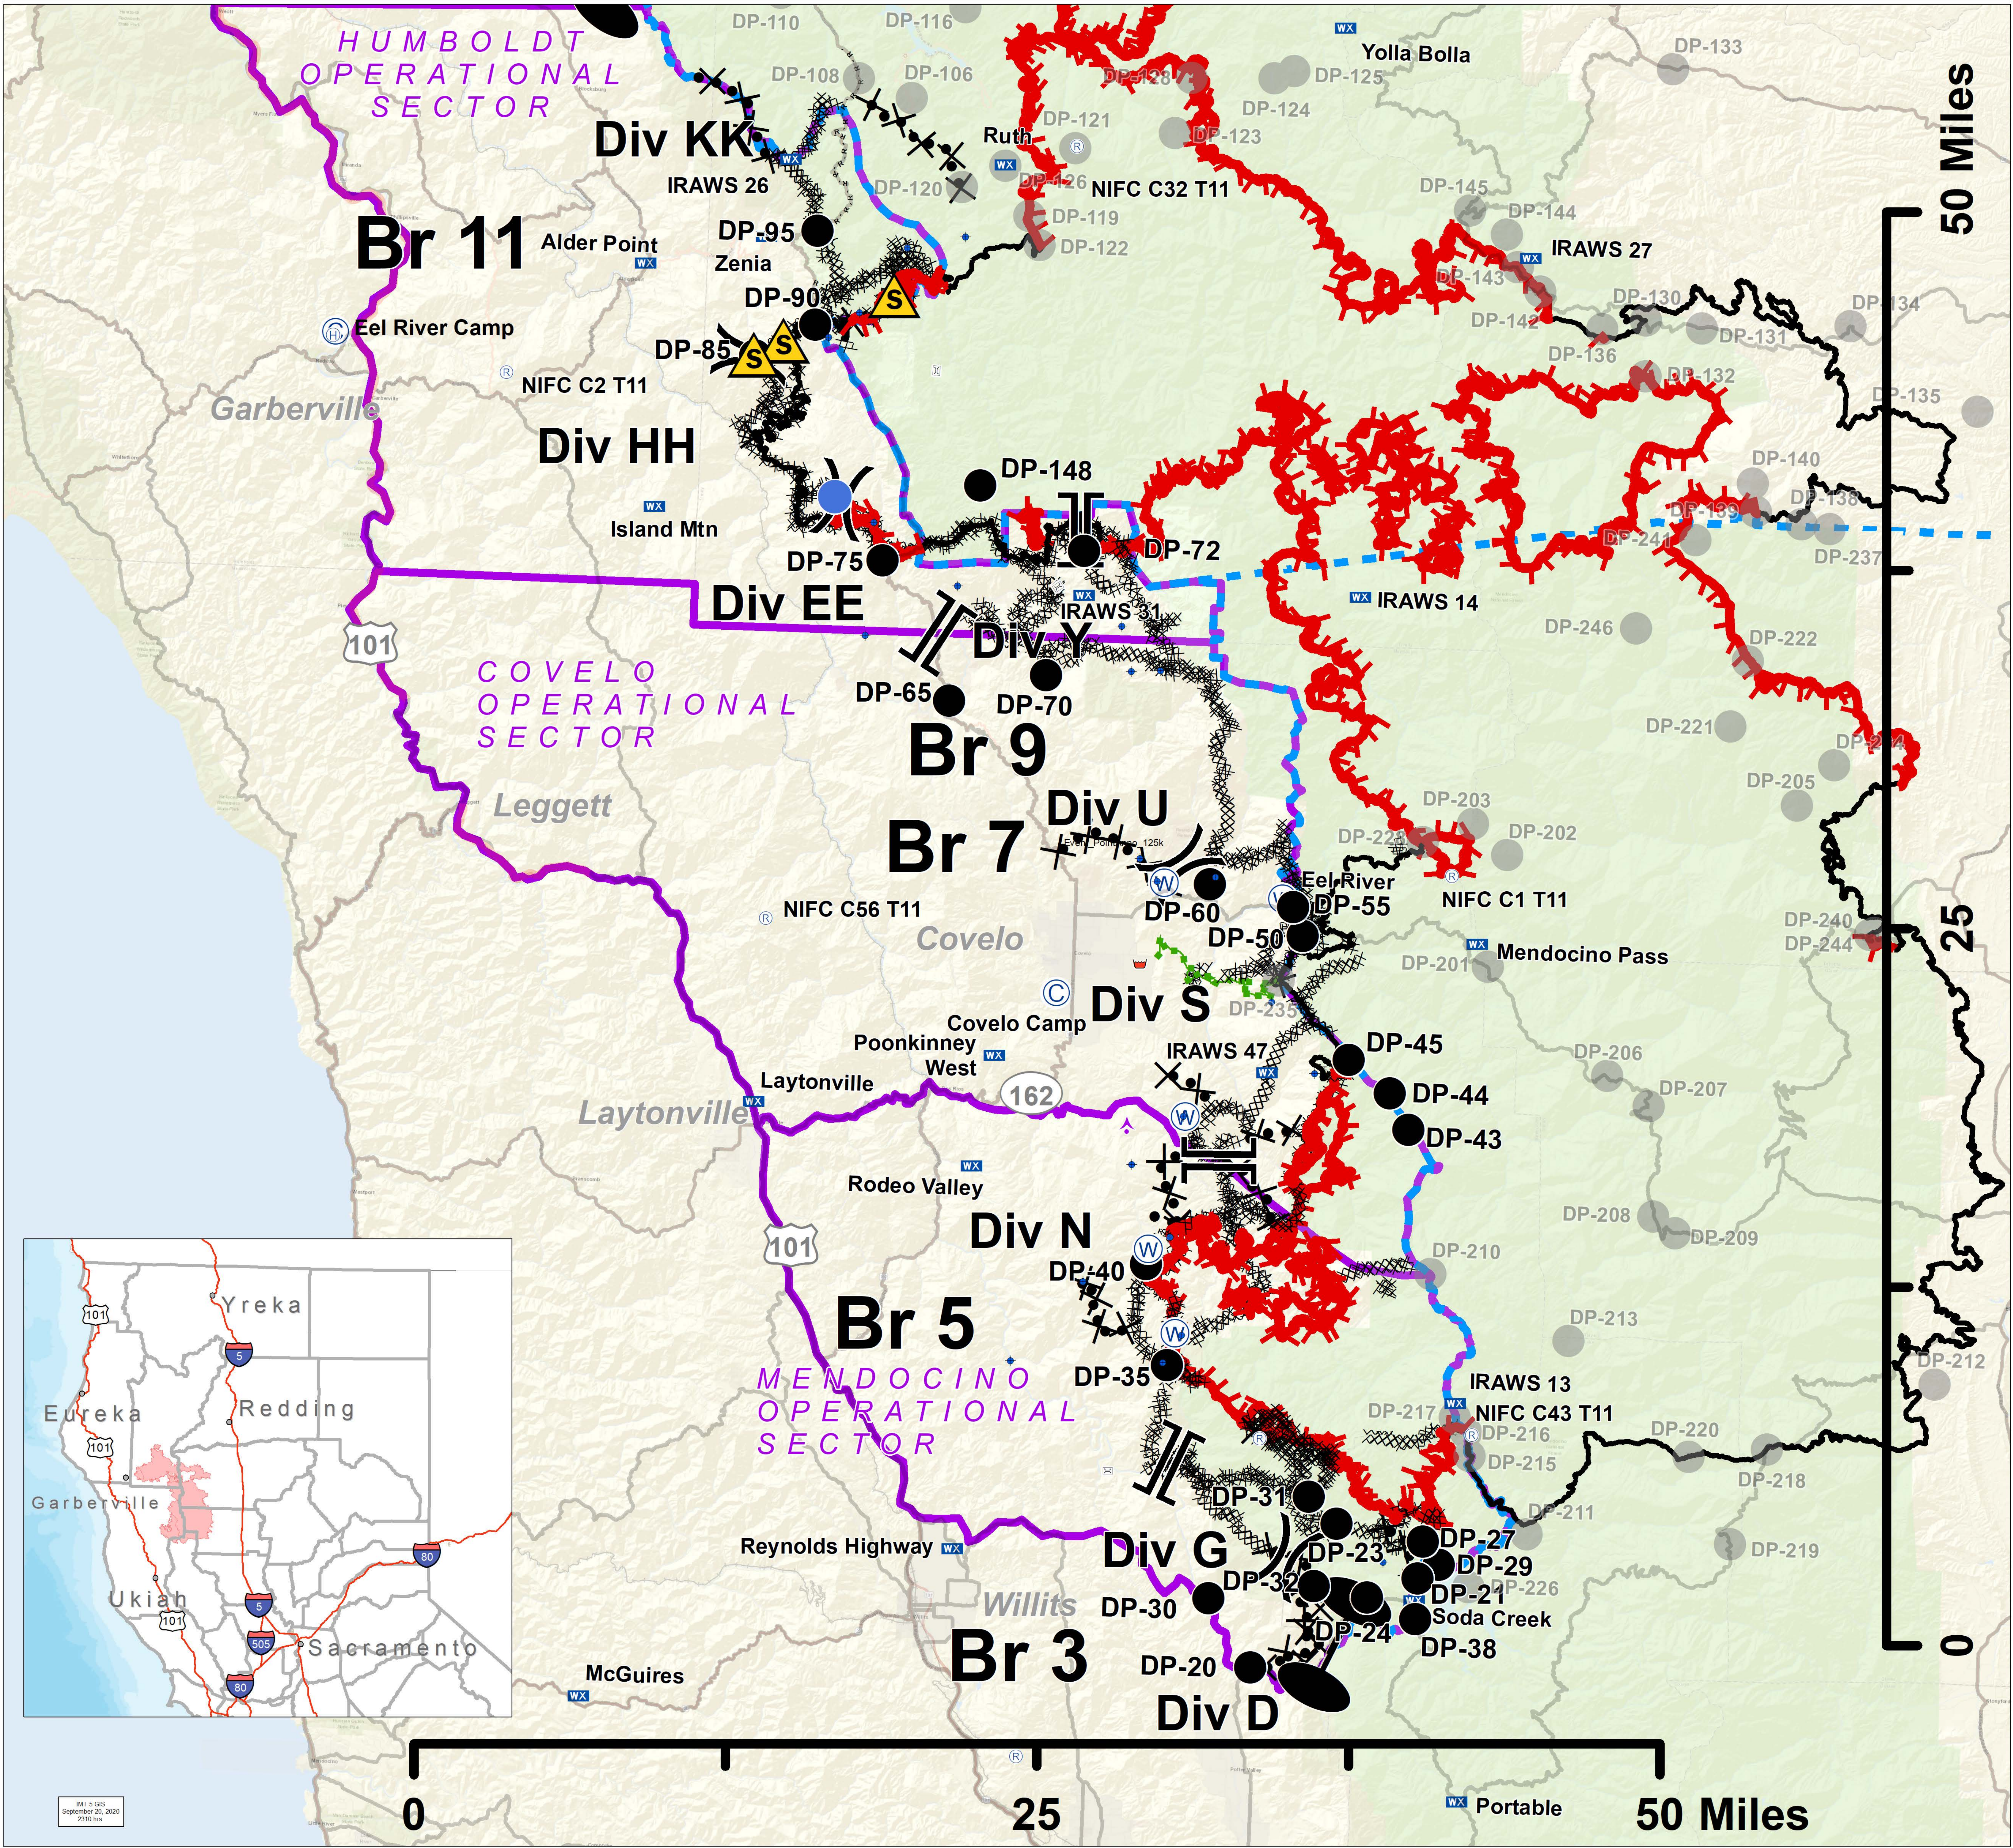

# BRIEFING MAP

## August Complex West Zone

CA-MEU-10843  
September 21, 2020

IMT 5 GIS  
September 20, 2020  
2310 hrs