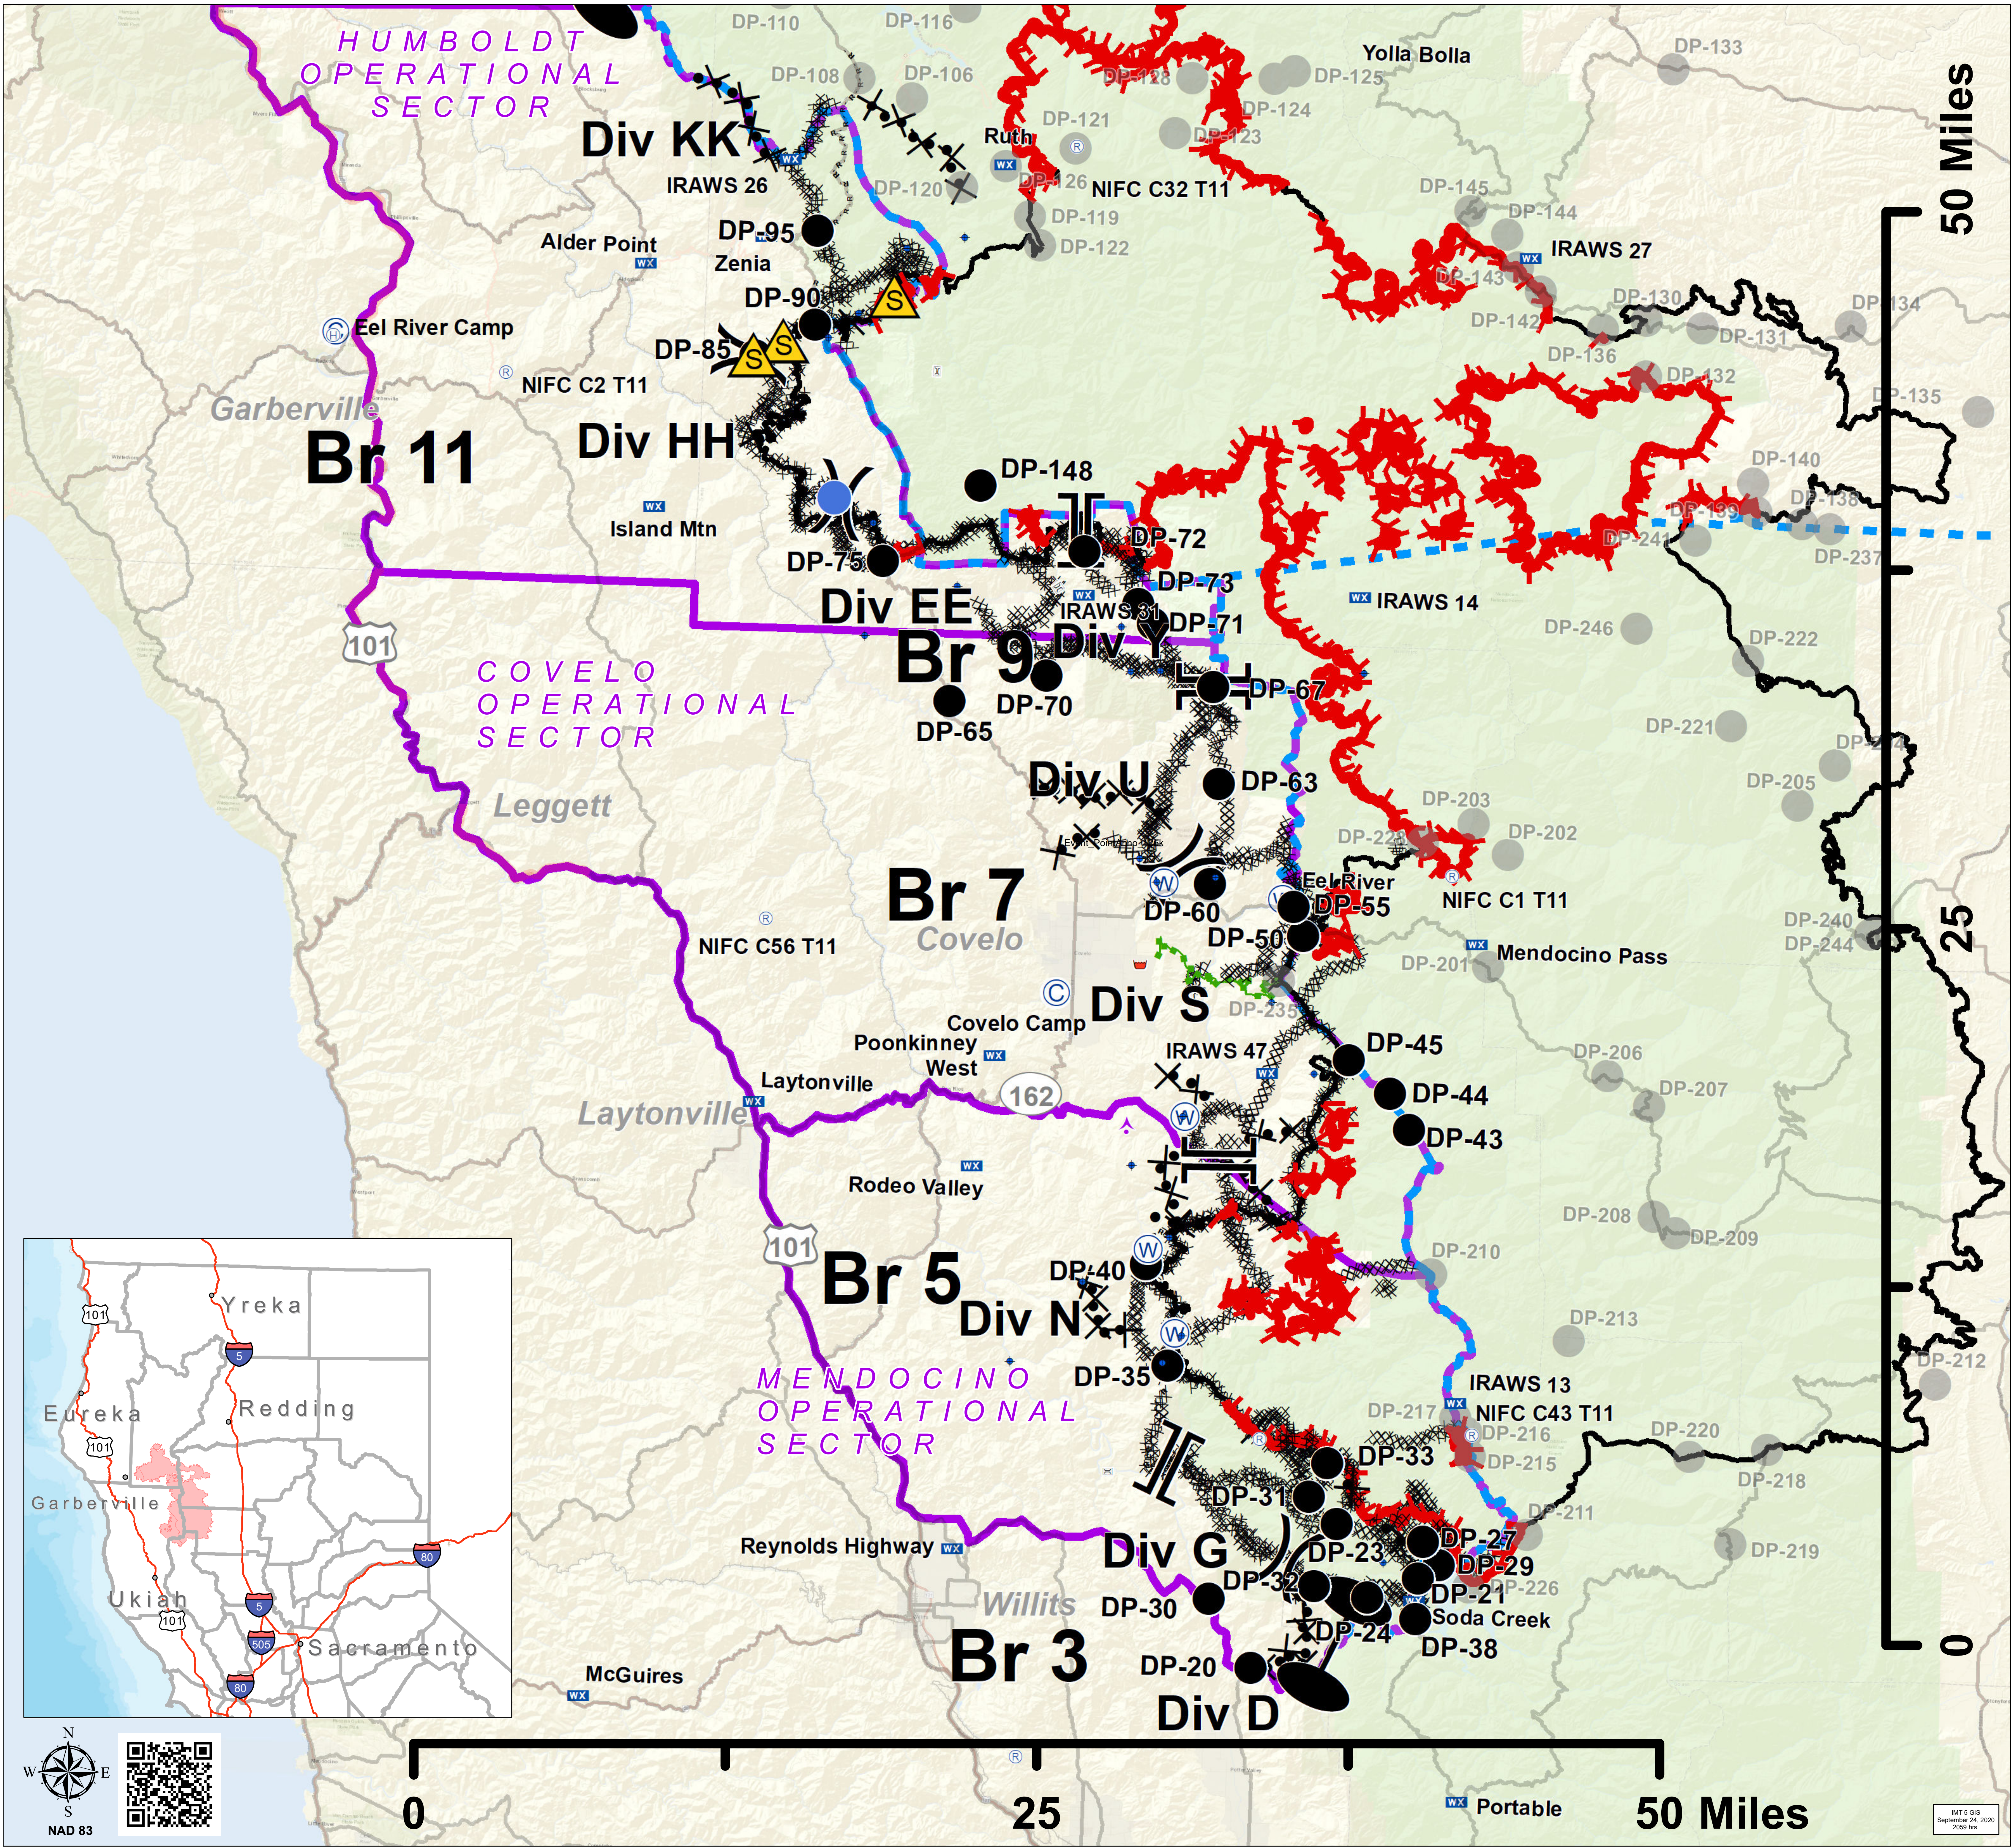

BRIEFING MAP

August Complex West Zone

CA-MEU-10843
September 25, 2020

50 Miles

25

0

MTS GIS
September 24, 2020
2020 file