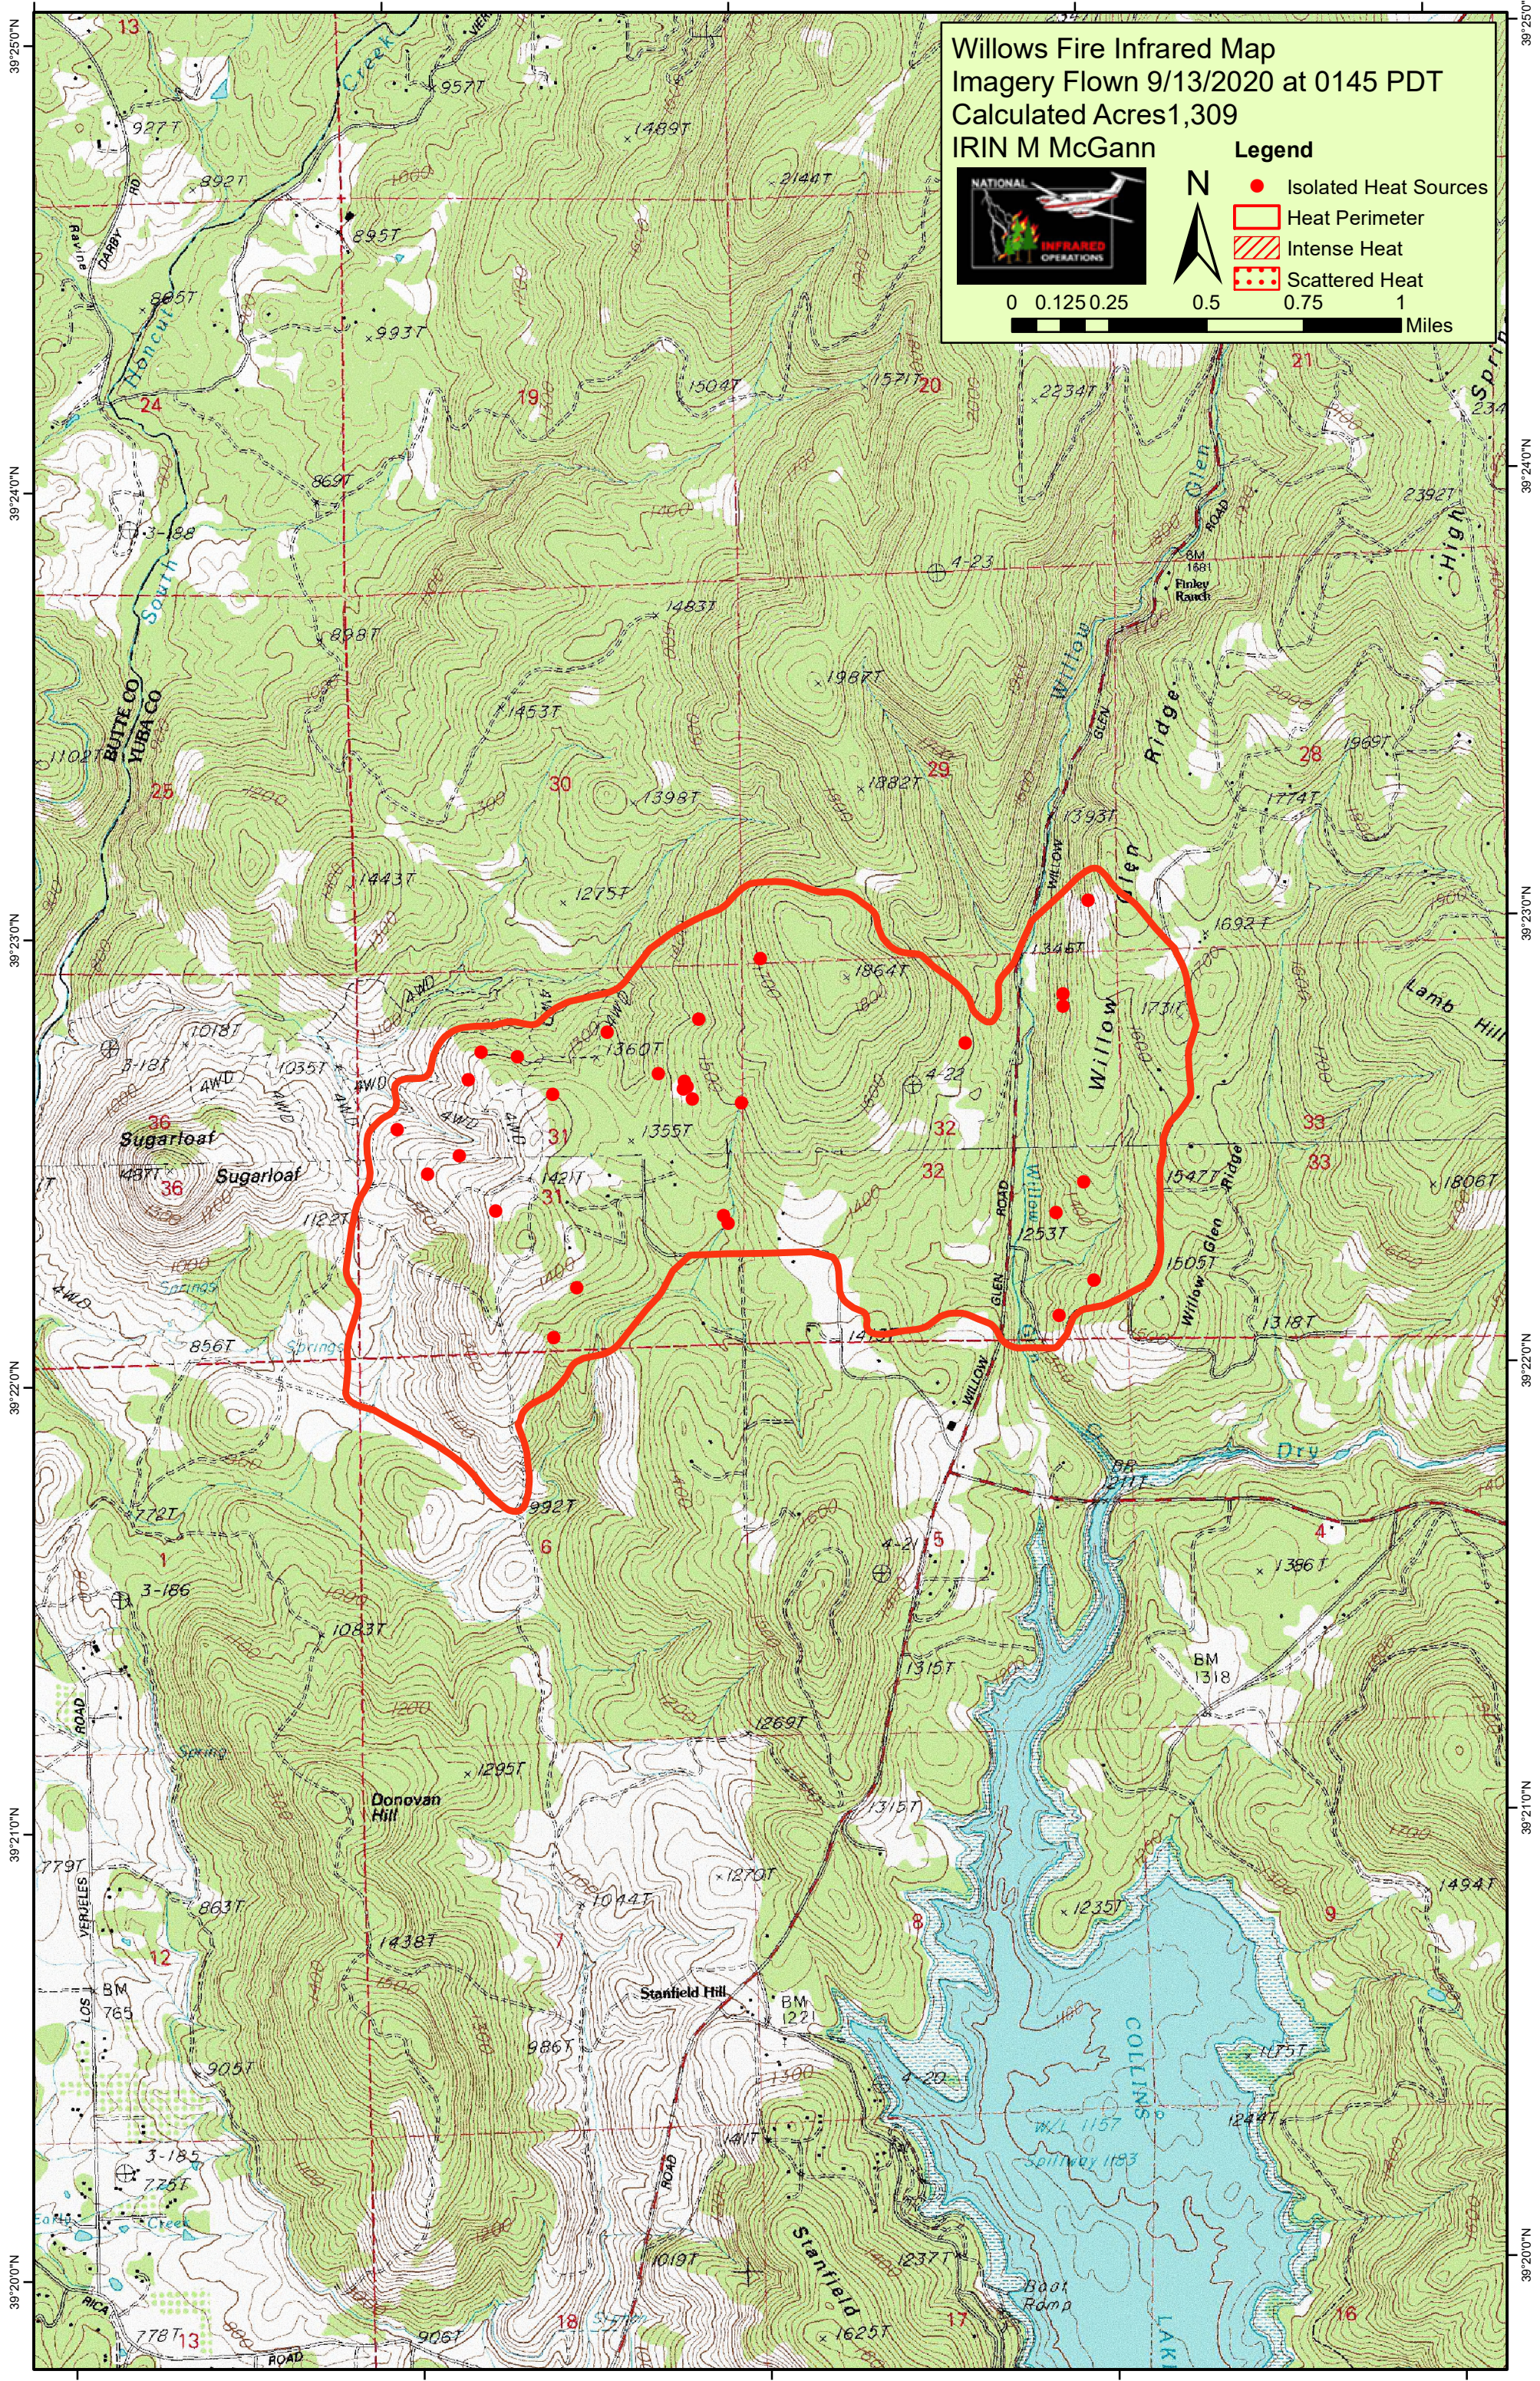

121°22'0"W 121°21'0"W 121°20'0"W 121°19'0"W 121°18'0"W

**Willows Fire Infrared Map**  
 Imagery Flown 9/13/2020 at 0145 PDT  
 Calculated Acres 1,309  
 IRIN M McGann

**Legend**

- Isolated Heat Sources
- Heat Perimeter
- Intense Heat
- Scattered Heat

**N**

0 0.125 0.25 0.5 0.75 1 Miles

121°22'0"W 121°21'0"W 121°20'0"W 121°19'0"W 121°18'0"W

39°25'0"N  
39°24'0"N  
39°23'0"N  
39°22'0"N  
39°21'0"N  
39°20'0"N

39°25'0"N  
39°24'0"N  
39°23'0"N  
39°22'0"N  
39°21'0"N  
39°20'0"N