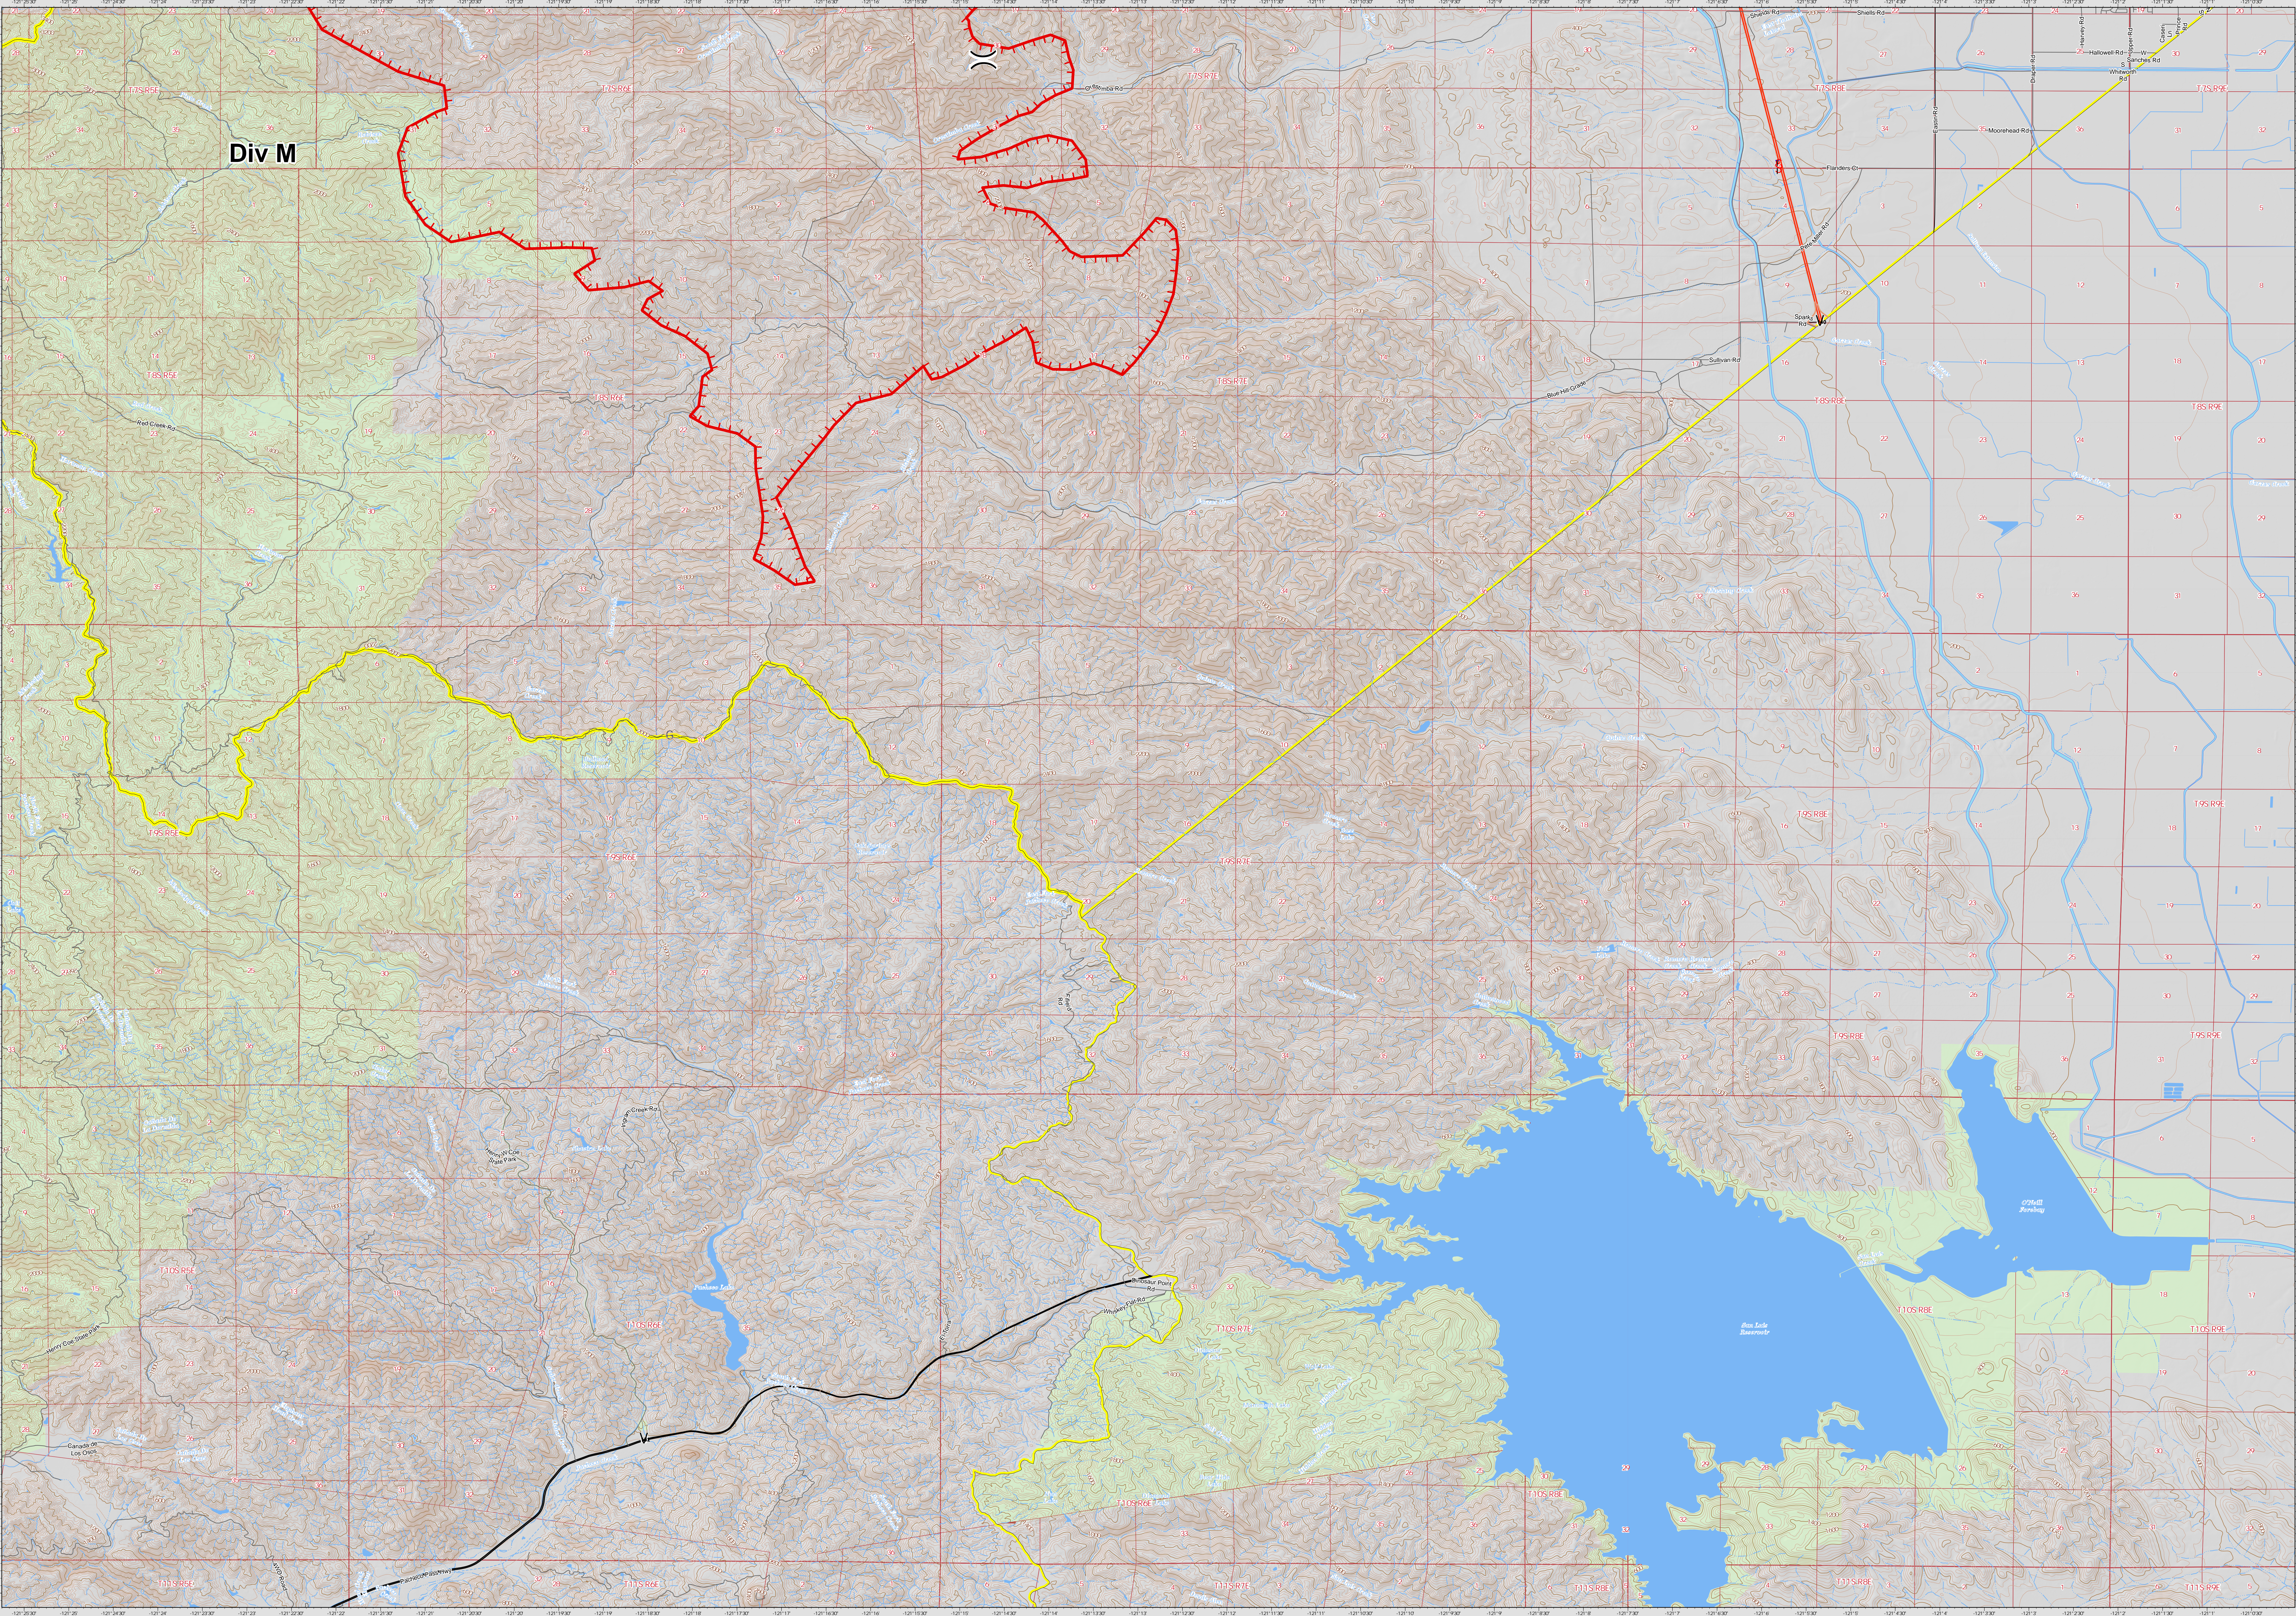

Div M

IMT 6 GISS
8/20/2020
03:12 Hours
NAD 83 Teale Albers

Division Break
Uncontrolled Fire Edge

OPERATIONS MAP - CANYON ZONE - SOUTH
SCU LIGHTNING COMPLEX
CA SCU 005740
August 20, 2020

OPS MAP
CANYON ZONE SOUTH
SCU LIGHTNING COMPLEX
CA SCU 005740
August 20, 2020