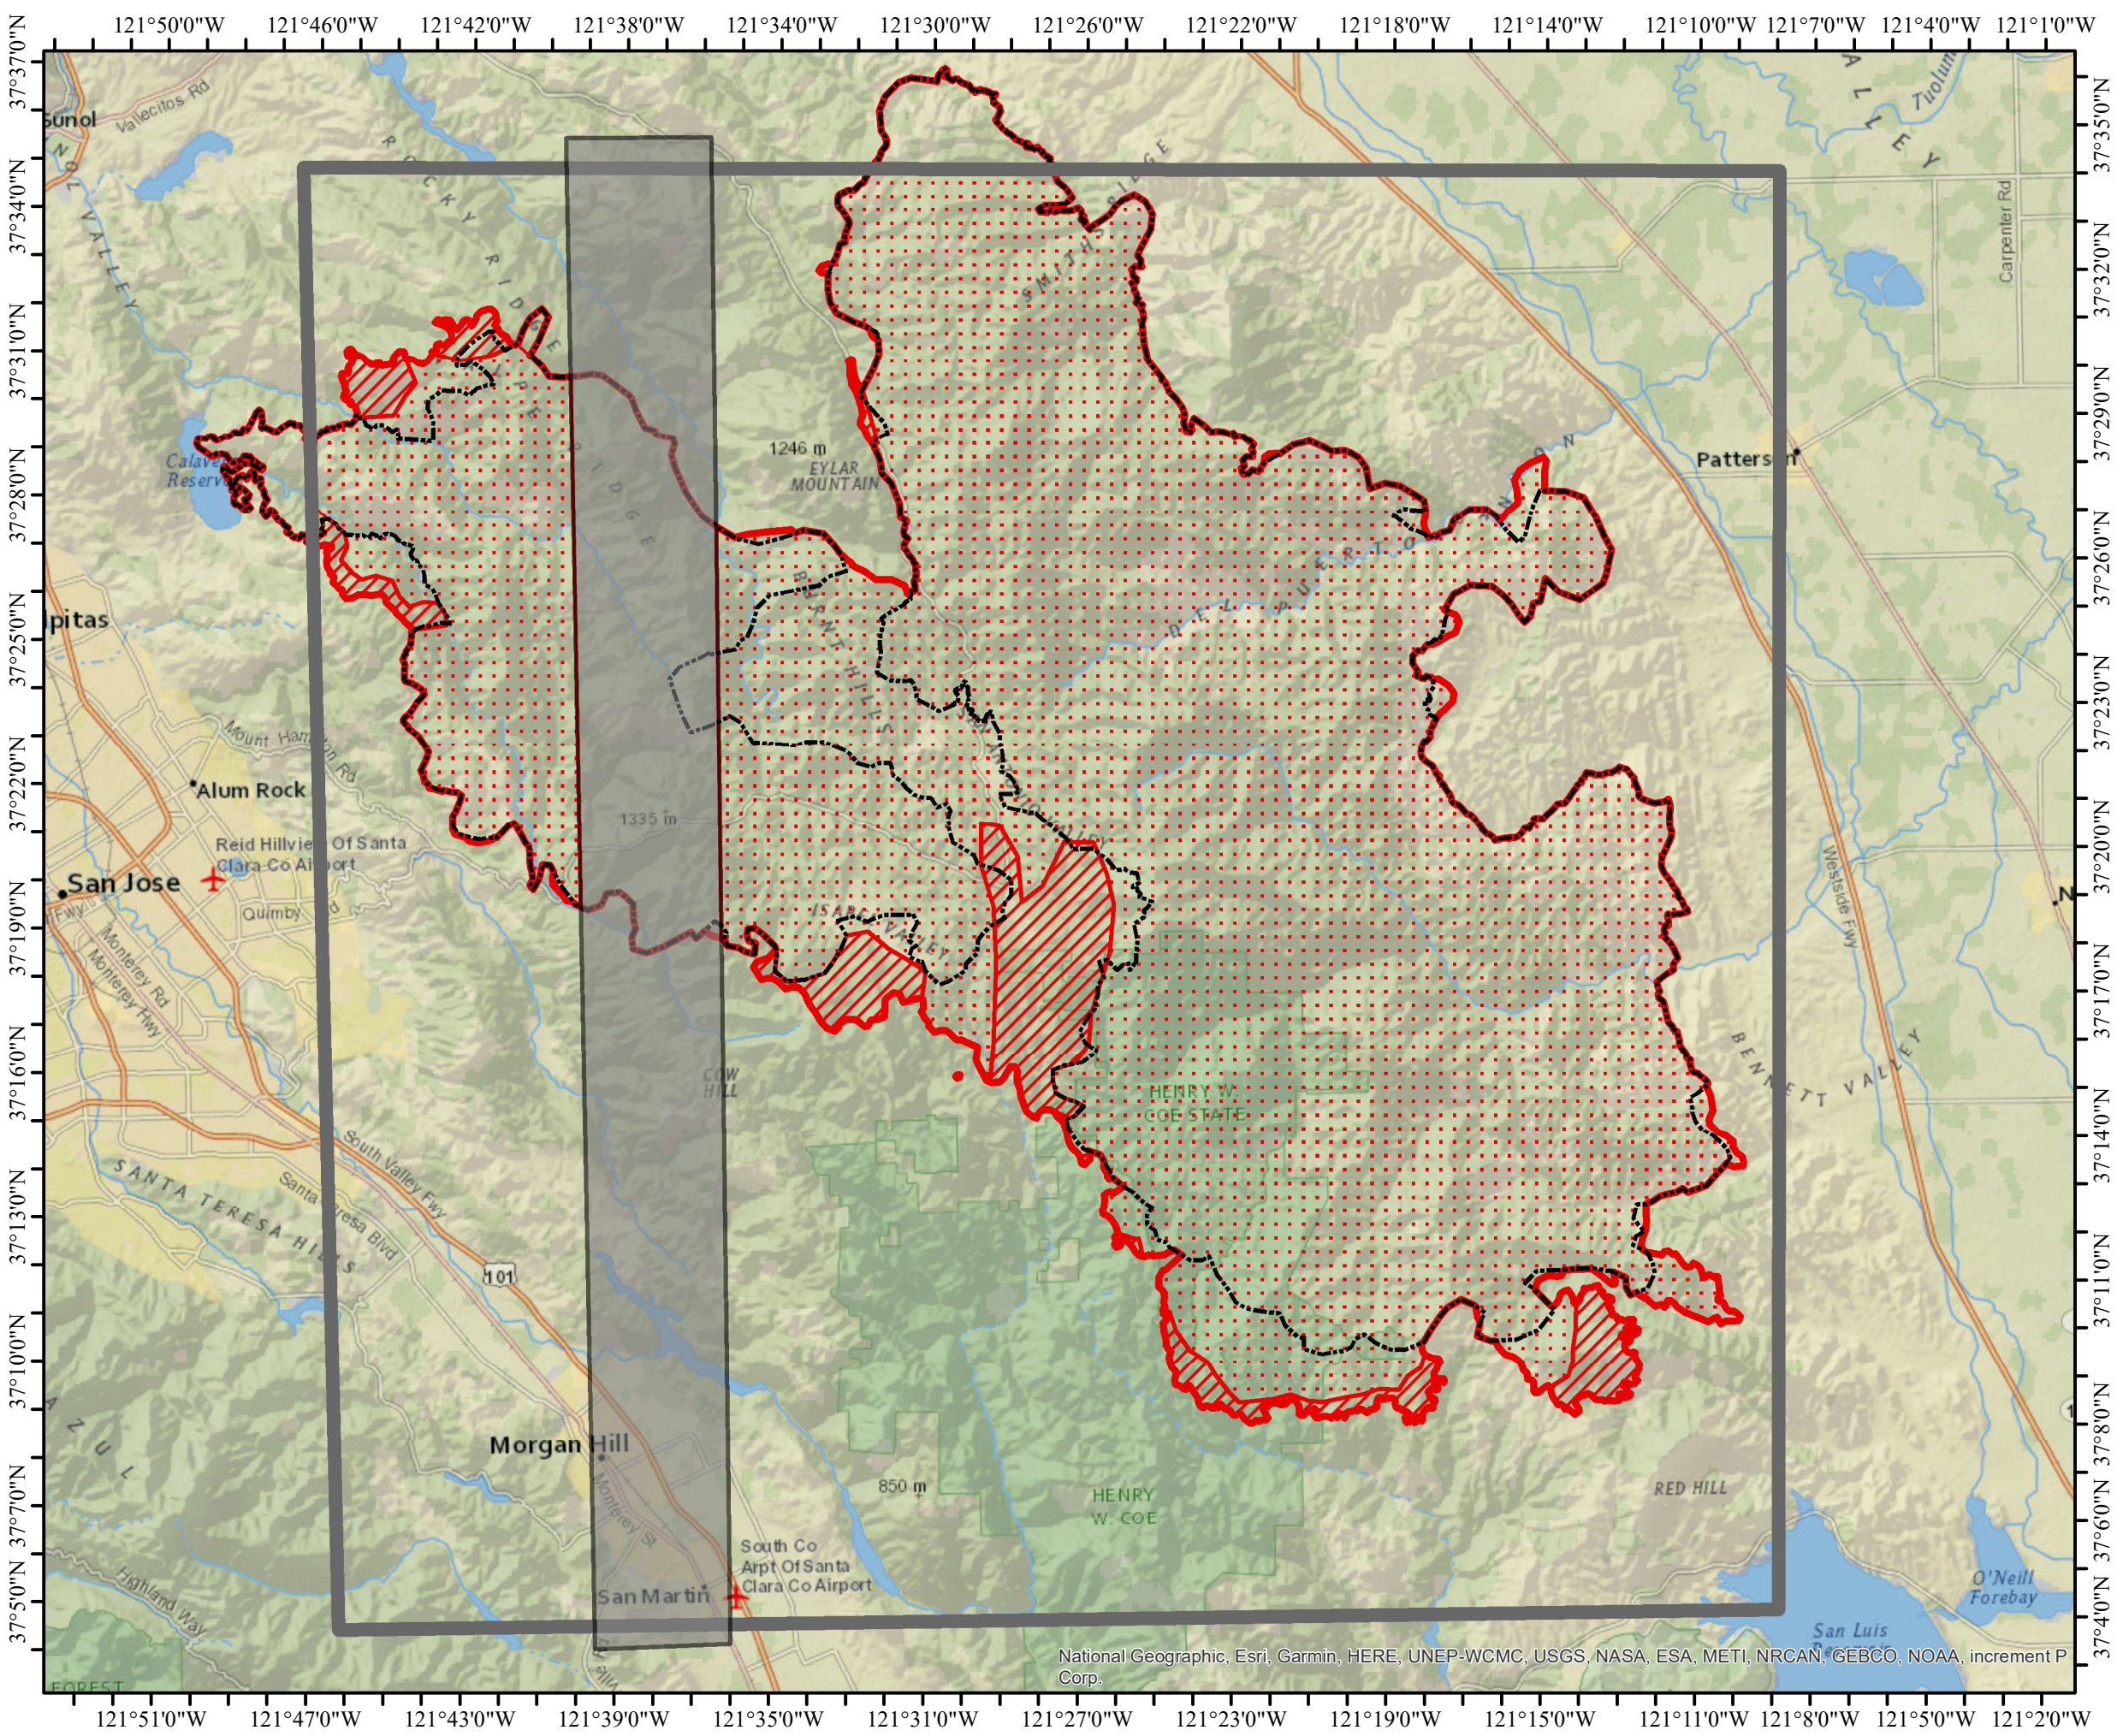

INFRARED MAP  
 SCU Lightning Complex  
 CA-SCU-005740  
 August 23, 2020 @ 0300 PDT

National Geographic, Esri, Garmin, HERE, UNEP-WCMC, USGS, NASA, ESA, METI, NRCAN, GEBCO, NOAA, increment P Corp.

IRIN: Cheron Ferland  
 Taos, NM  
 Nad 83 UTM Zone 10