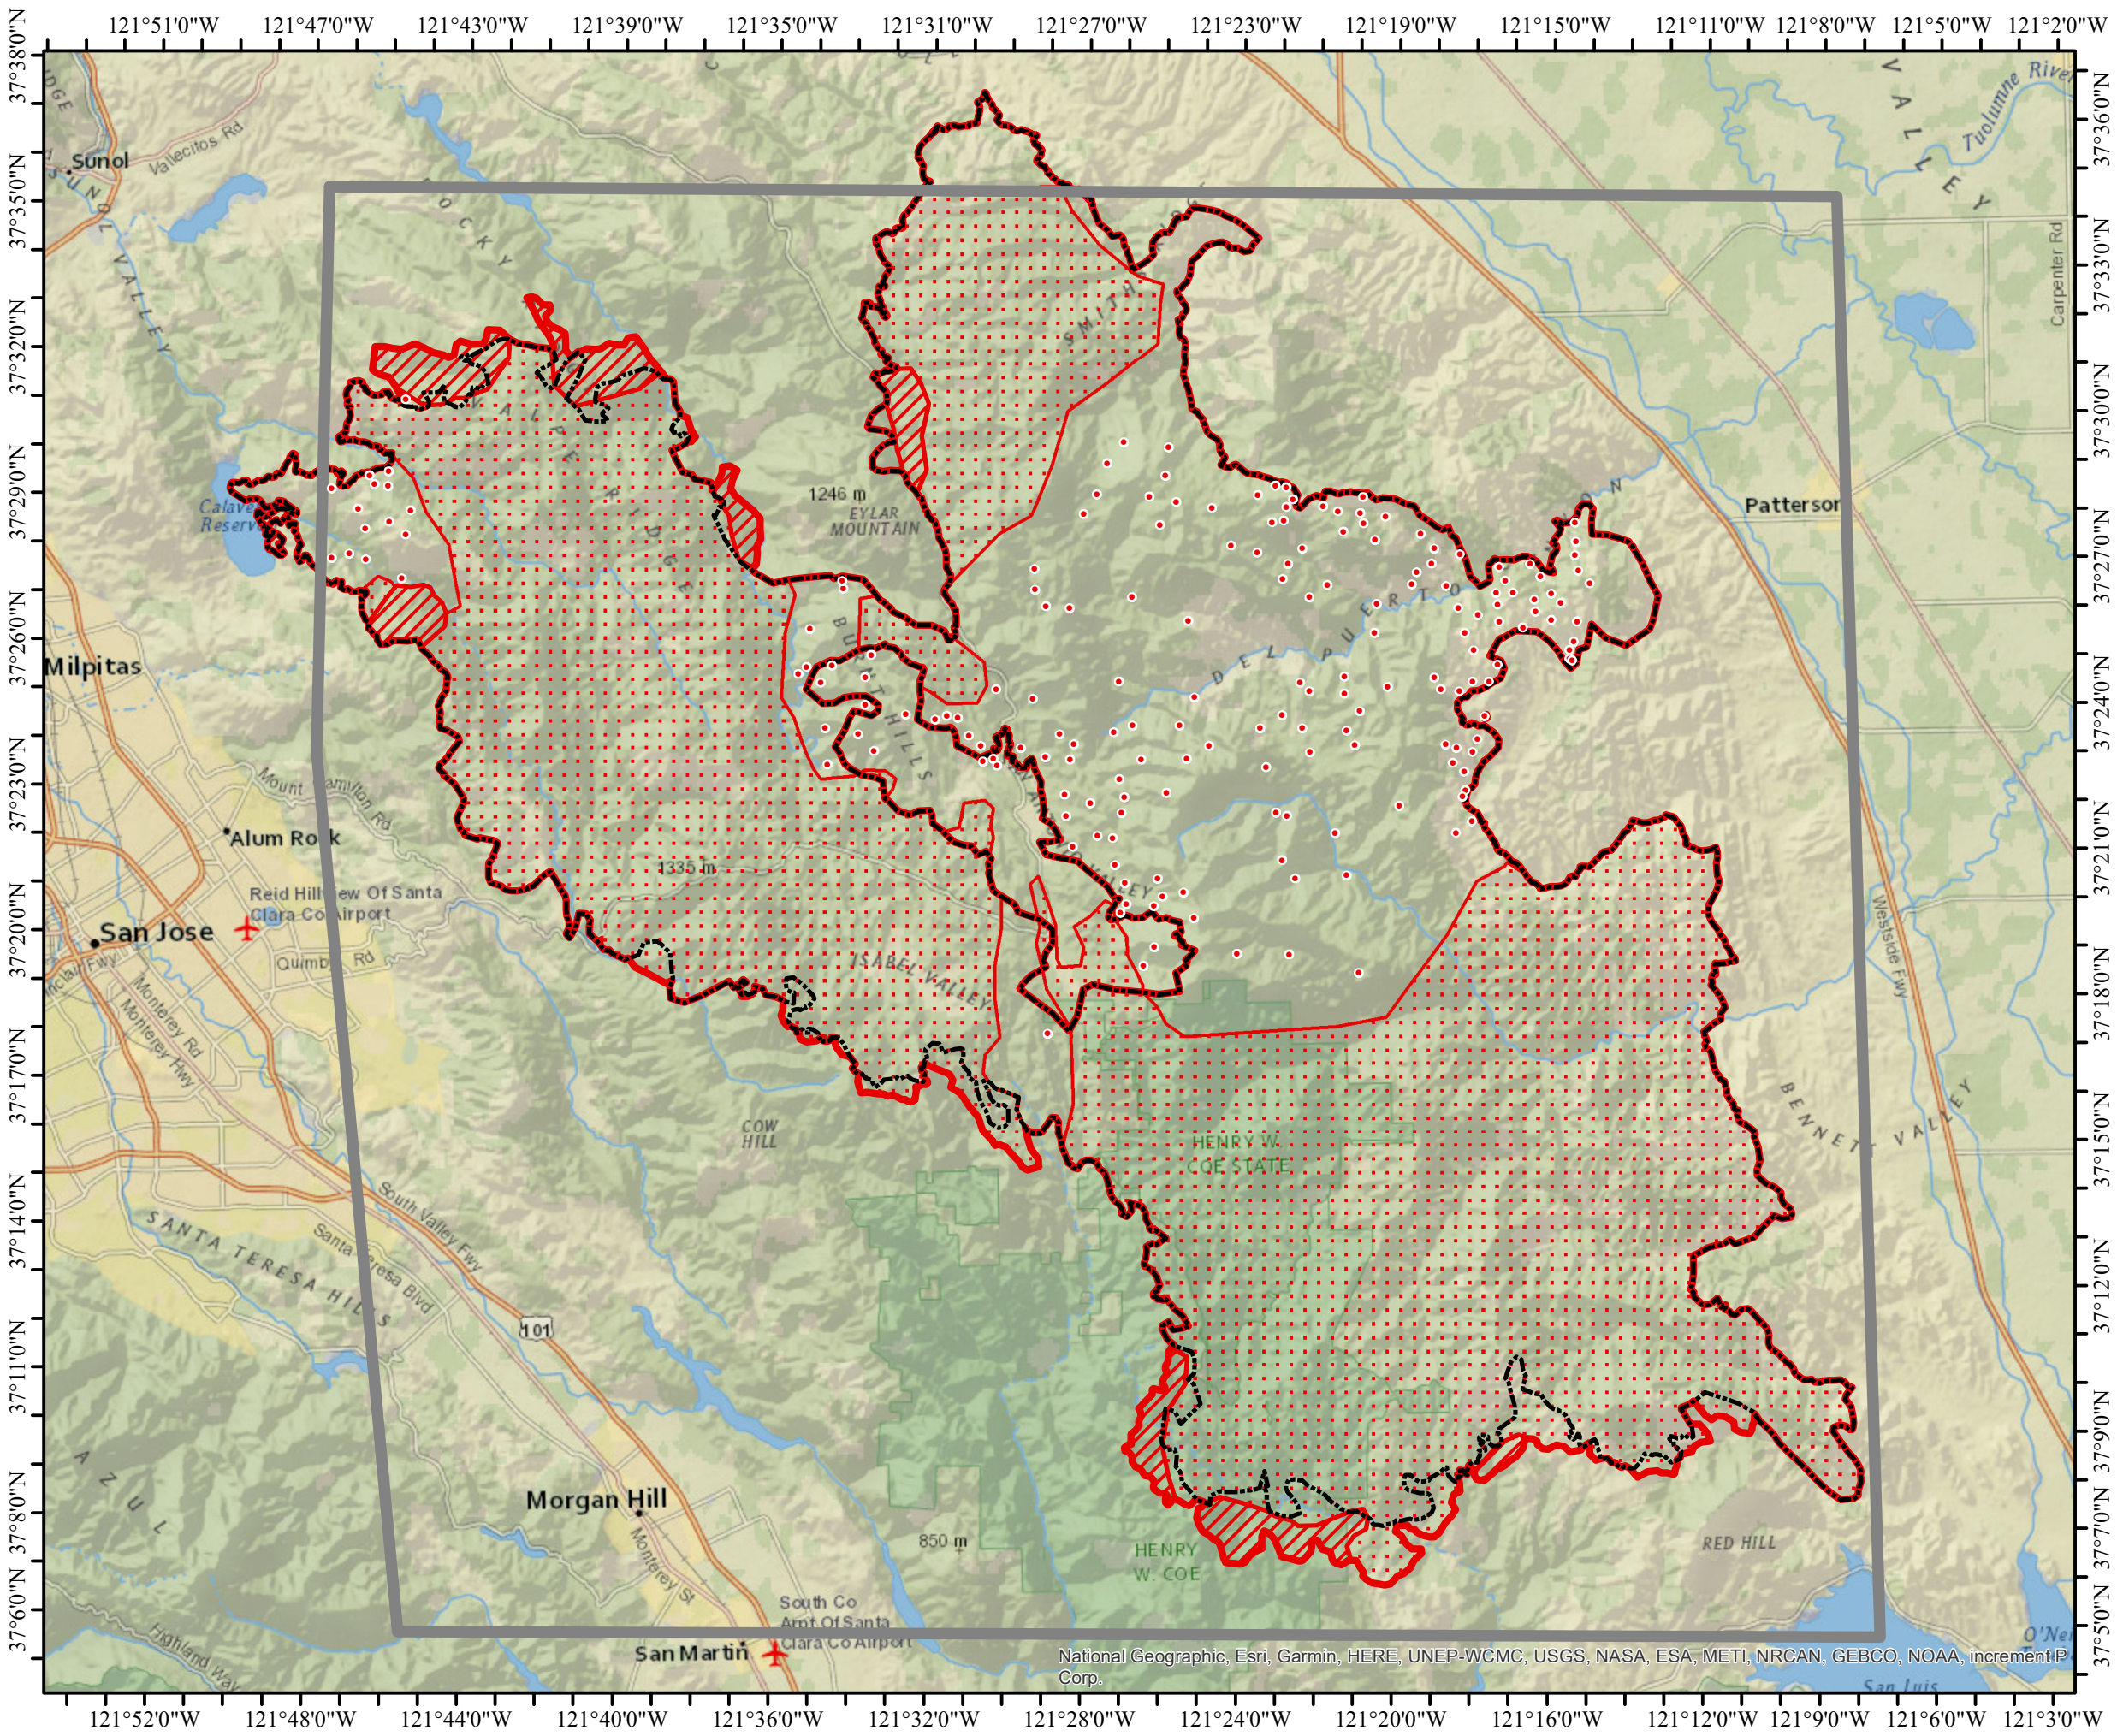

INFRARED MAP
 SCU Lightning Complex
 CA-SCU-005740
 August 25, 2020 @ 2135 PDT

	Isolated Heat
	IR Scan Box
	GIS Perimeter
	Heat Perimeter
	Intense Heat
	Scattered Heat

IRIN: Cheron Ferland
 Taos, NM
 Nad 83 UTM Zone 10