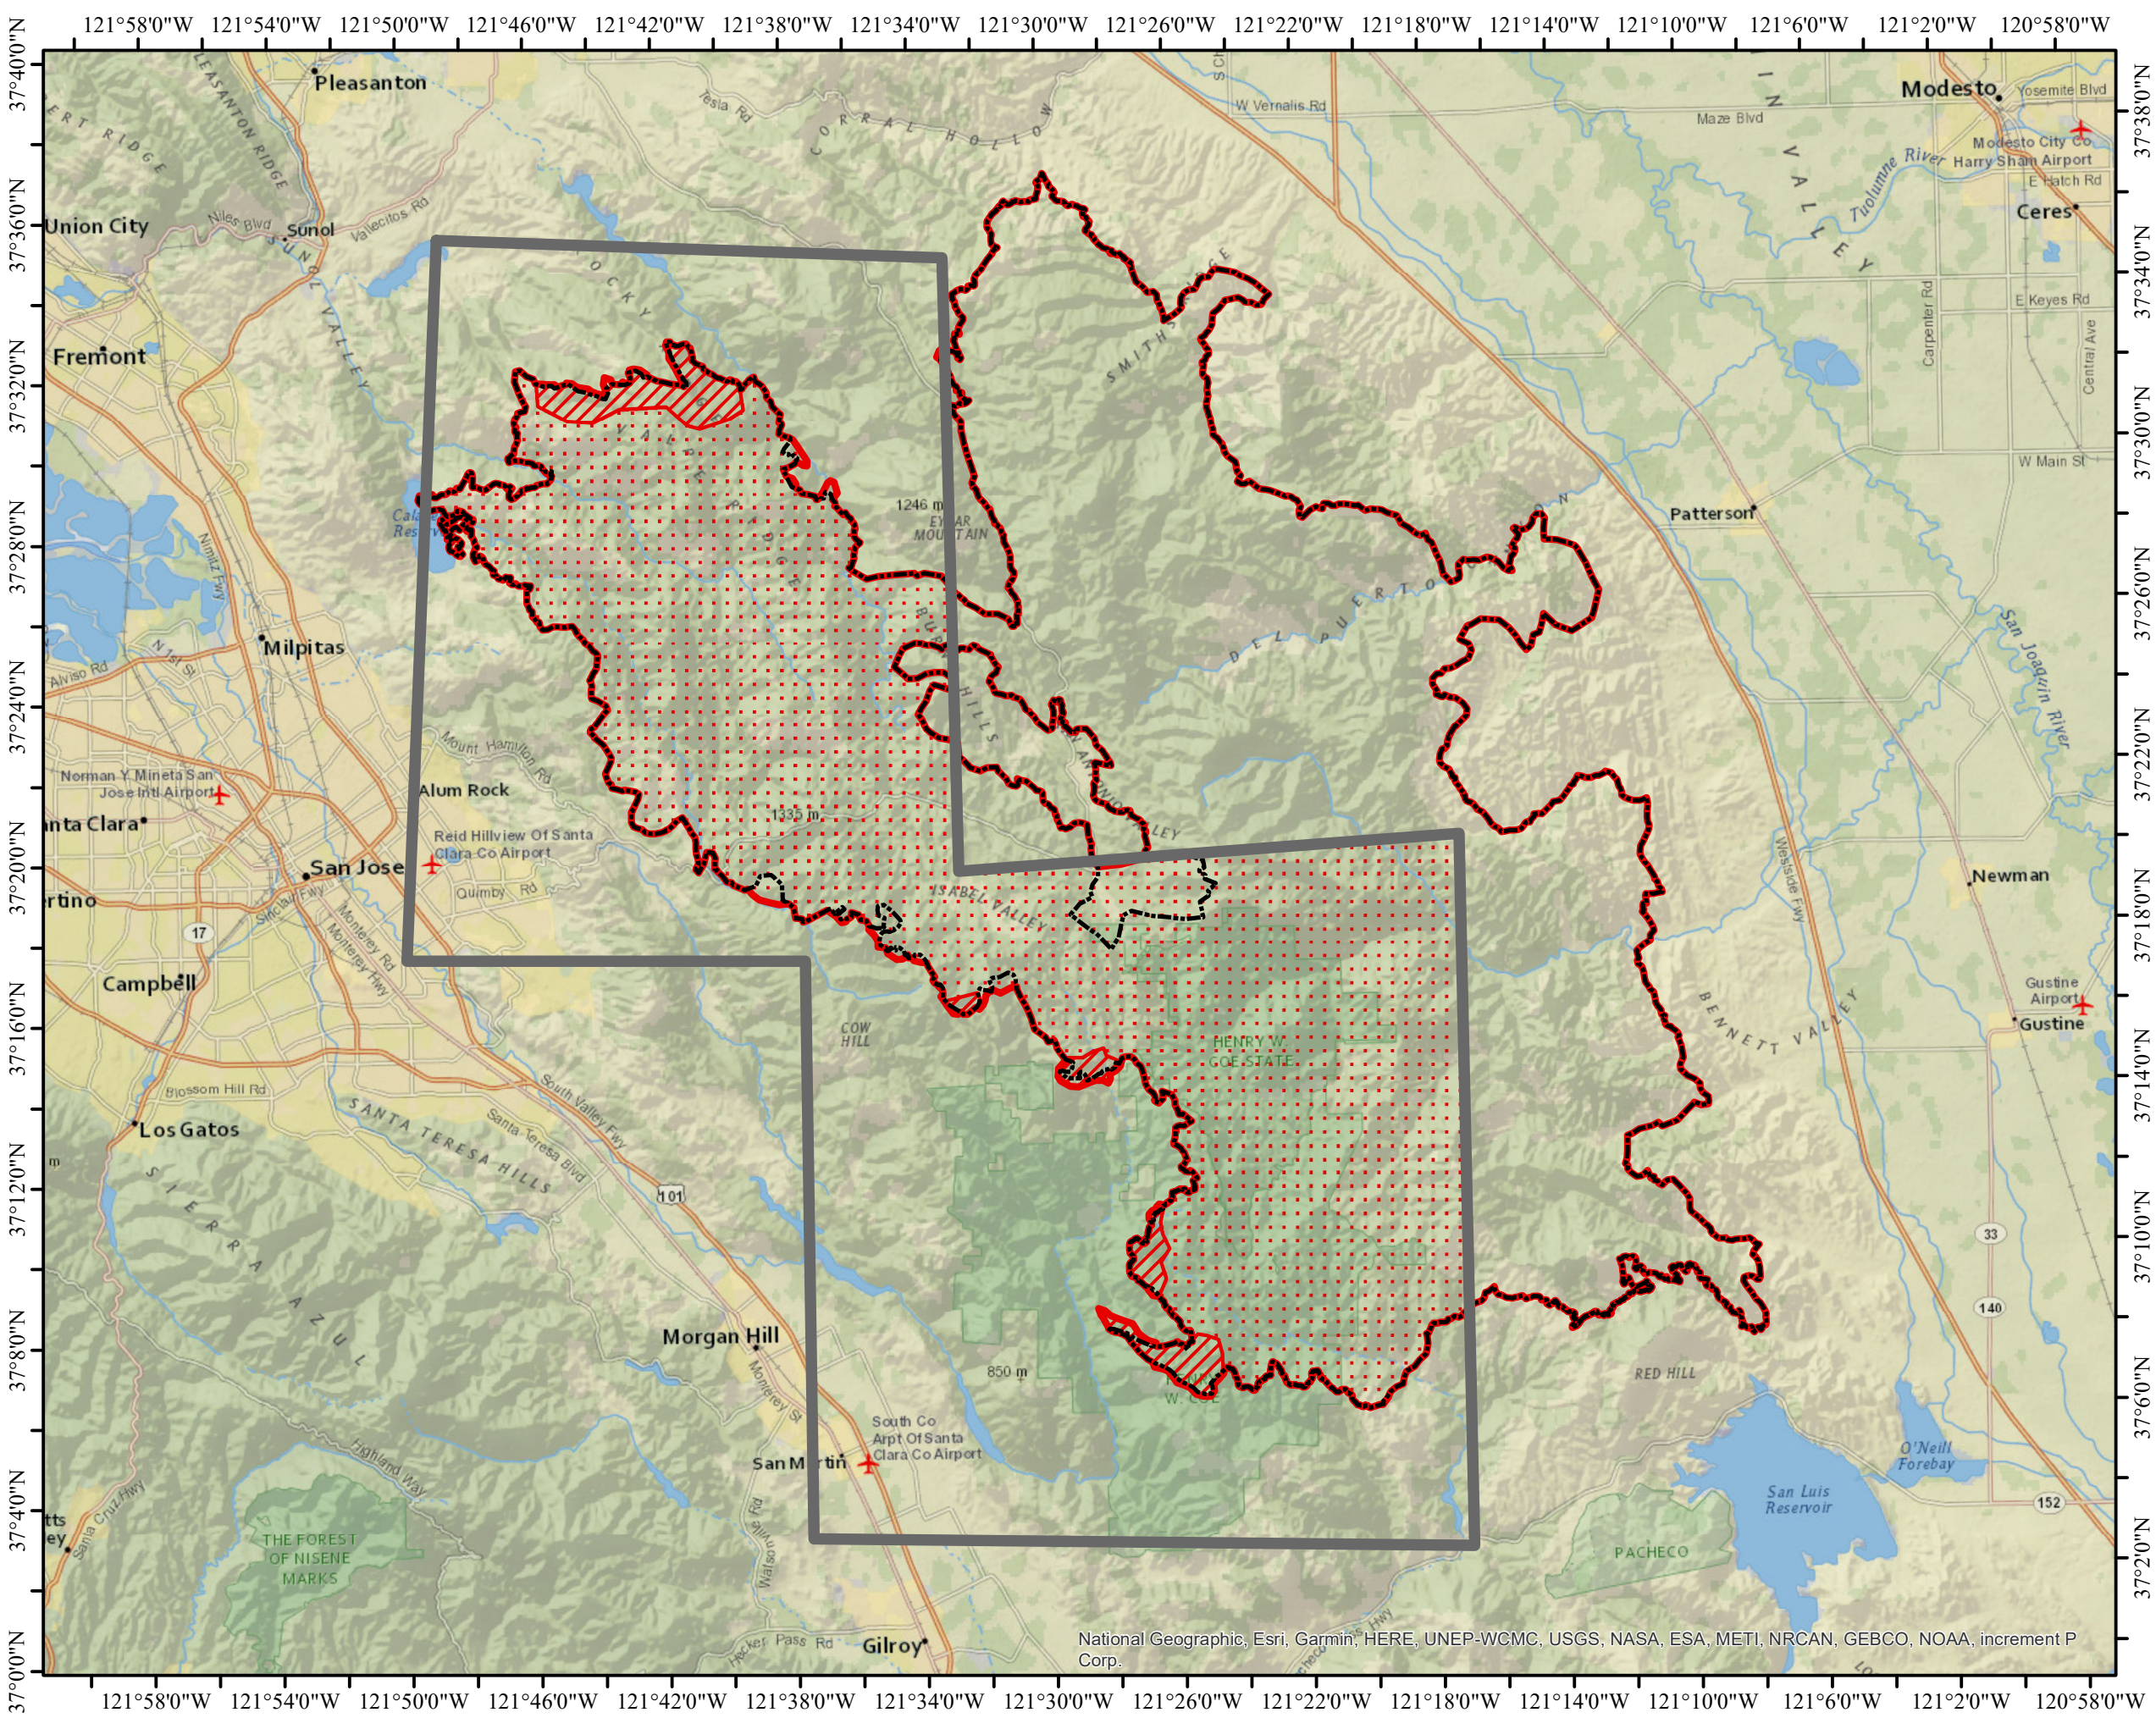

INFRARED MAP  
 SCU Lightning Complex  
 CA-SCU-005740  
 August 28, 2020 @ 2056 PDT

-  Isolated Heat
-  IR Scan Box
-  GIS Perimeter
-  Heat Perimeter
-  Intense Heat
-  Scattered Heat

National Geographic, Esri, Garmin, HERE, UNEP-WCMC, USGS, NASA, ESA, METI, NRCAN, GEBCO, NOAA, increment P Corp.

IRIN: Cheron Ferland  
 Taos, NM  
 Nad 83 UTM Zone 10