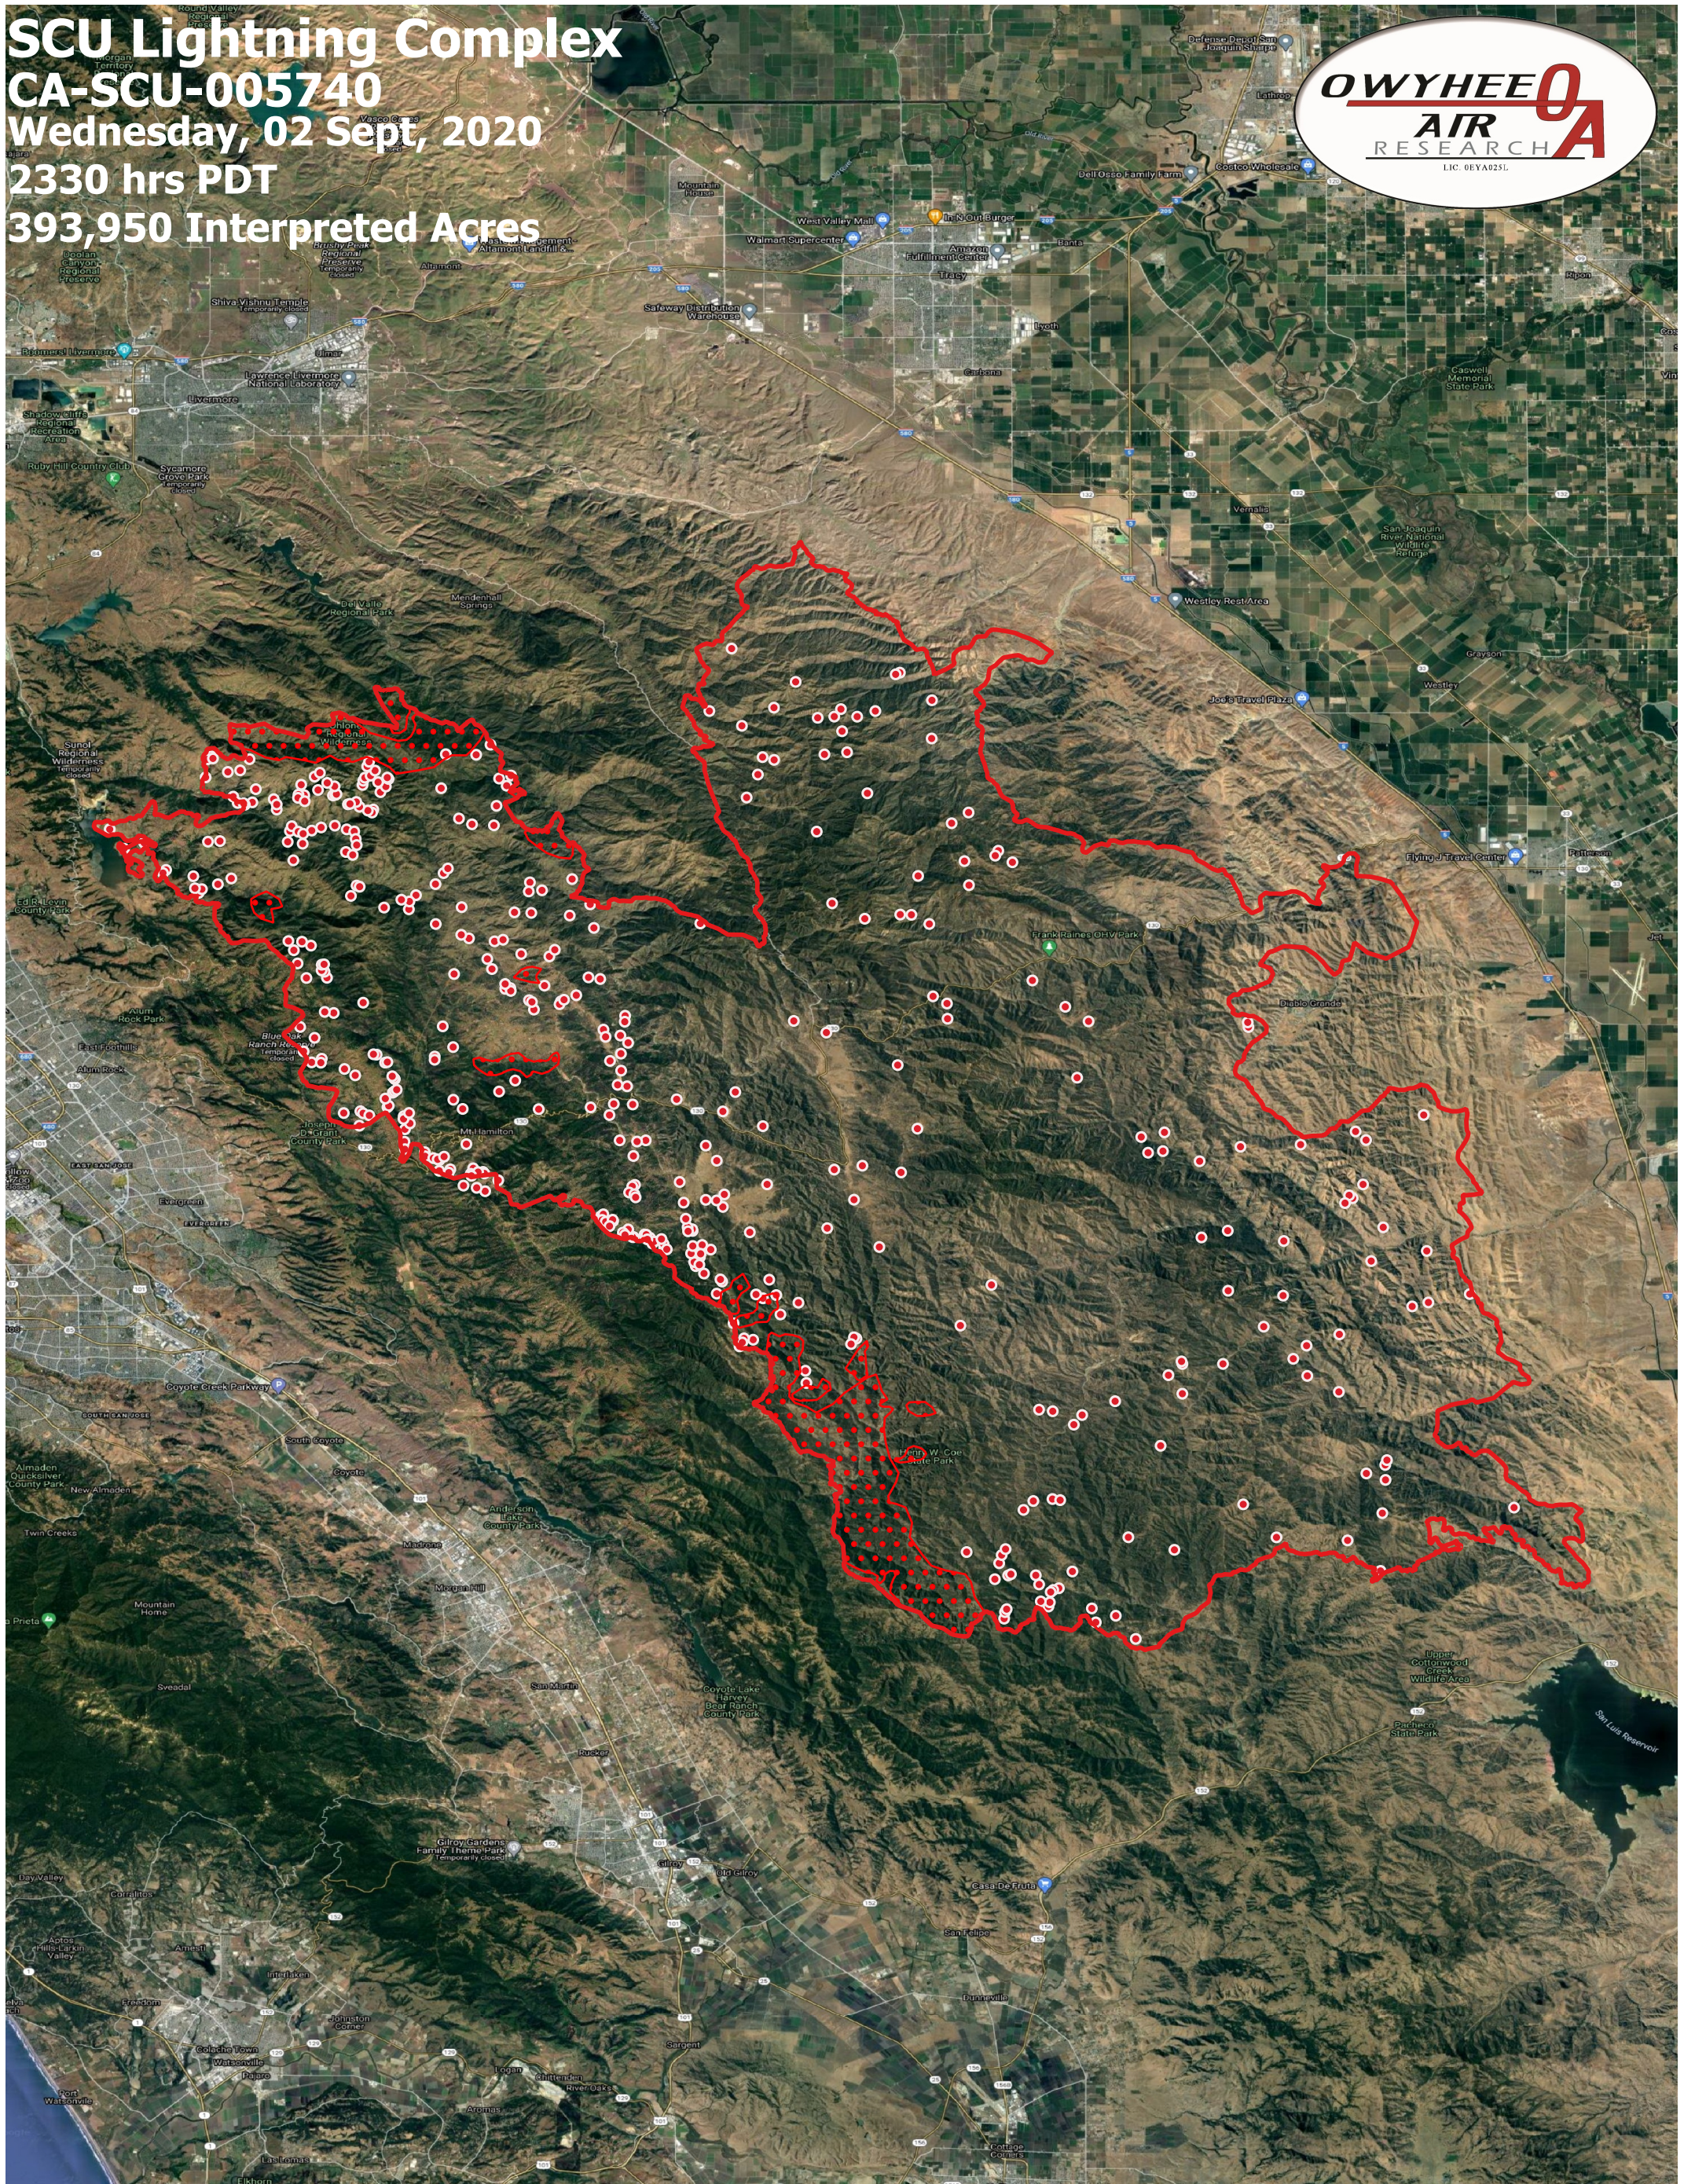

# SCU Lightning Complex

## CA-SCU-005740

Wednesday, 02 Sept, 2020  
2330 hrs PDT  
393,950 Interpreted Acres

- Legend**
- Burn Perimeter
  - Scattered Heat
  - Isolated Heat

Scale: 1:250,000  
 Projection: WGS 84  
 Produced by Owyhee Air Research, Inc.  
 IR Interpreter: C. Merriman  
 fire@owyheeair.com (208) 442-5405