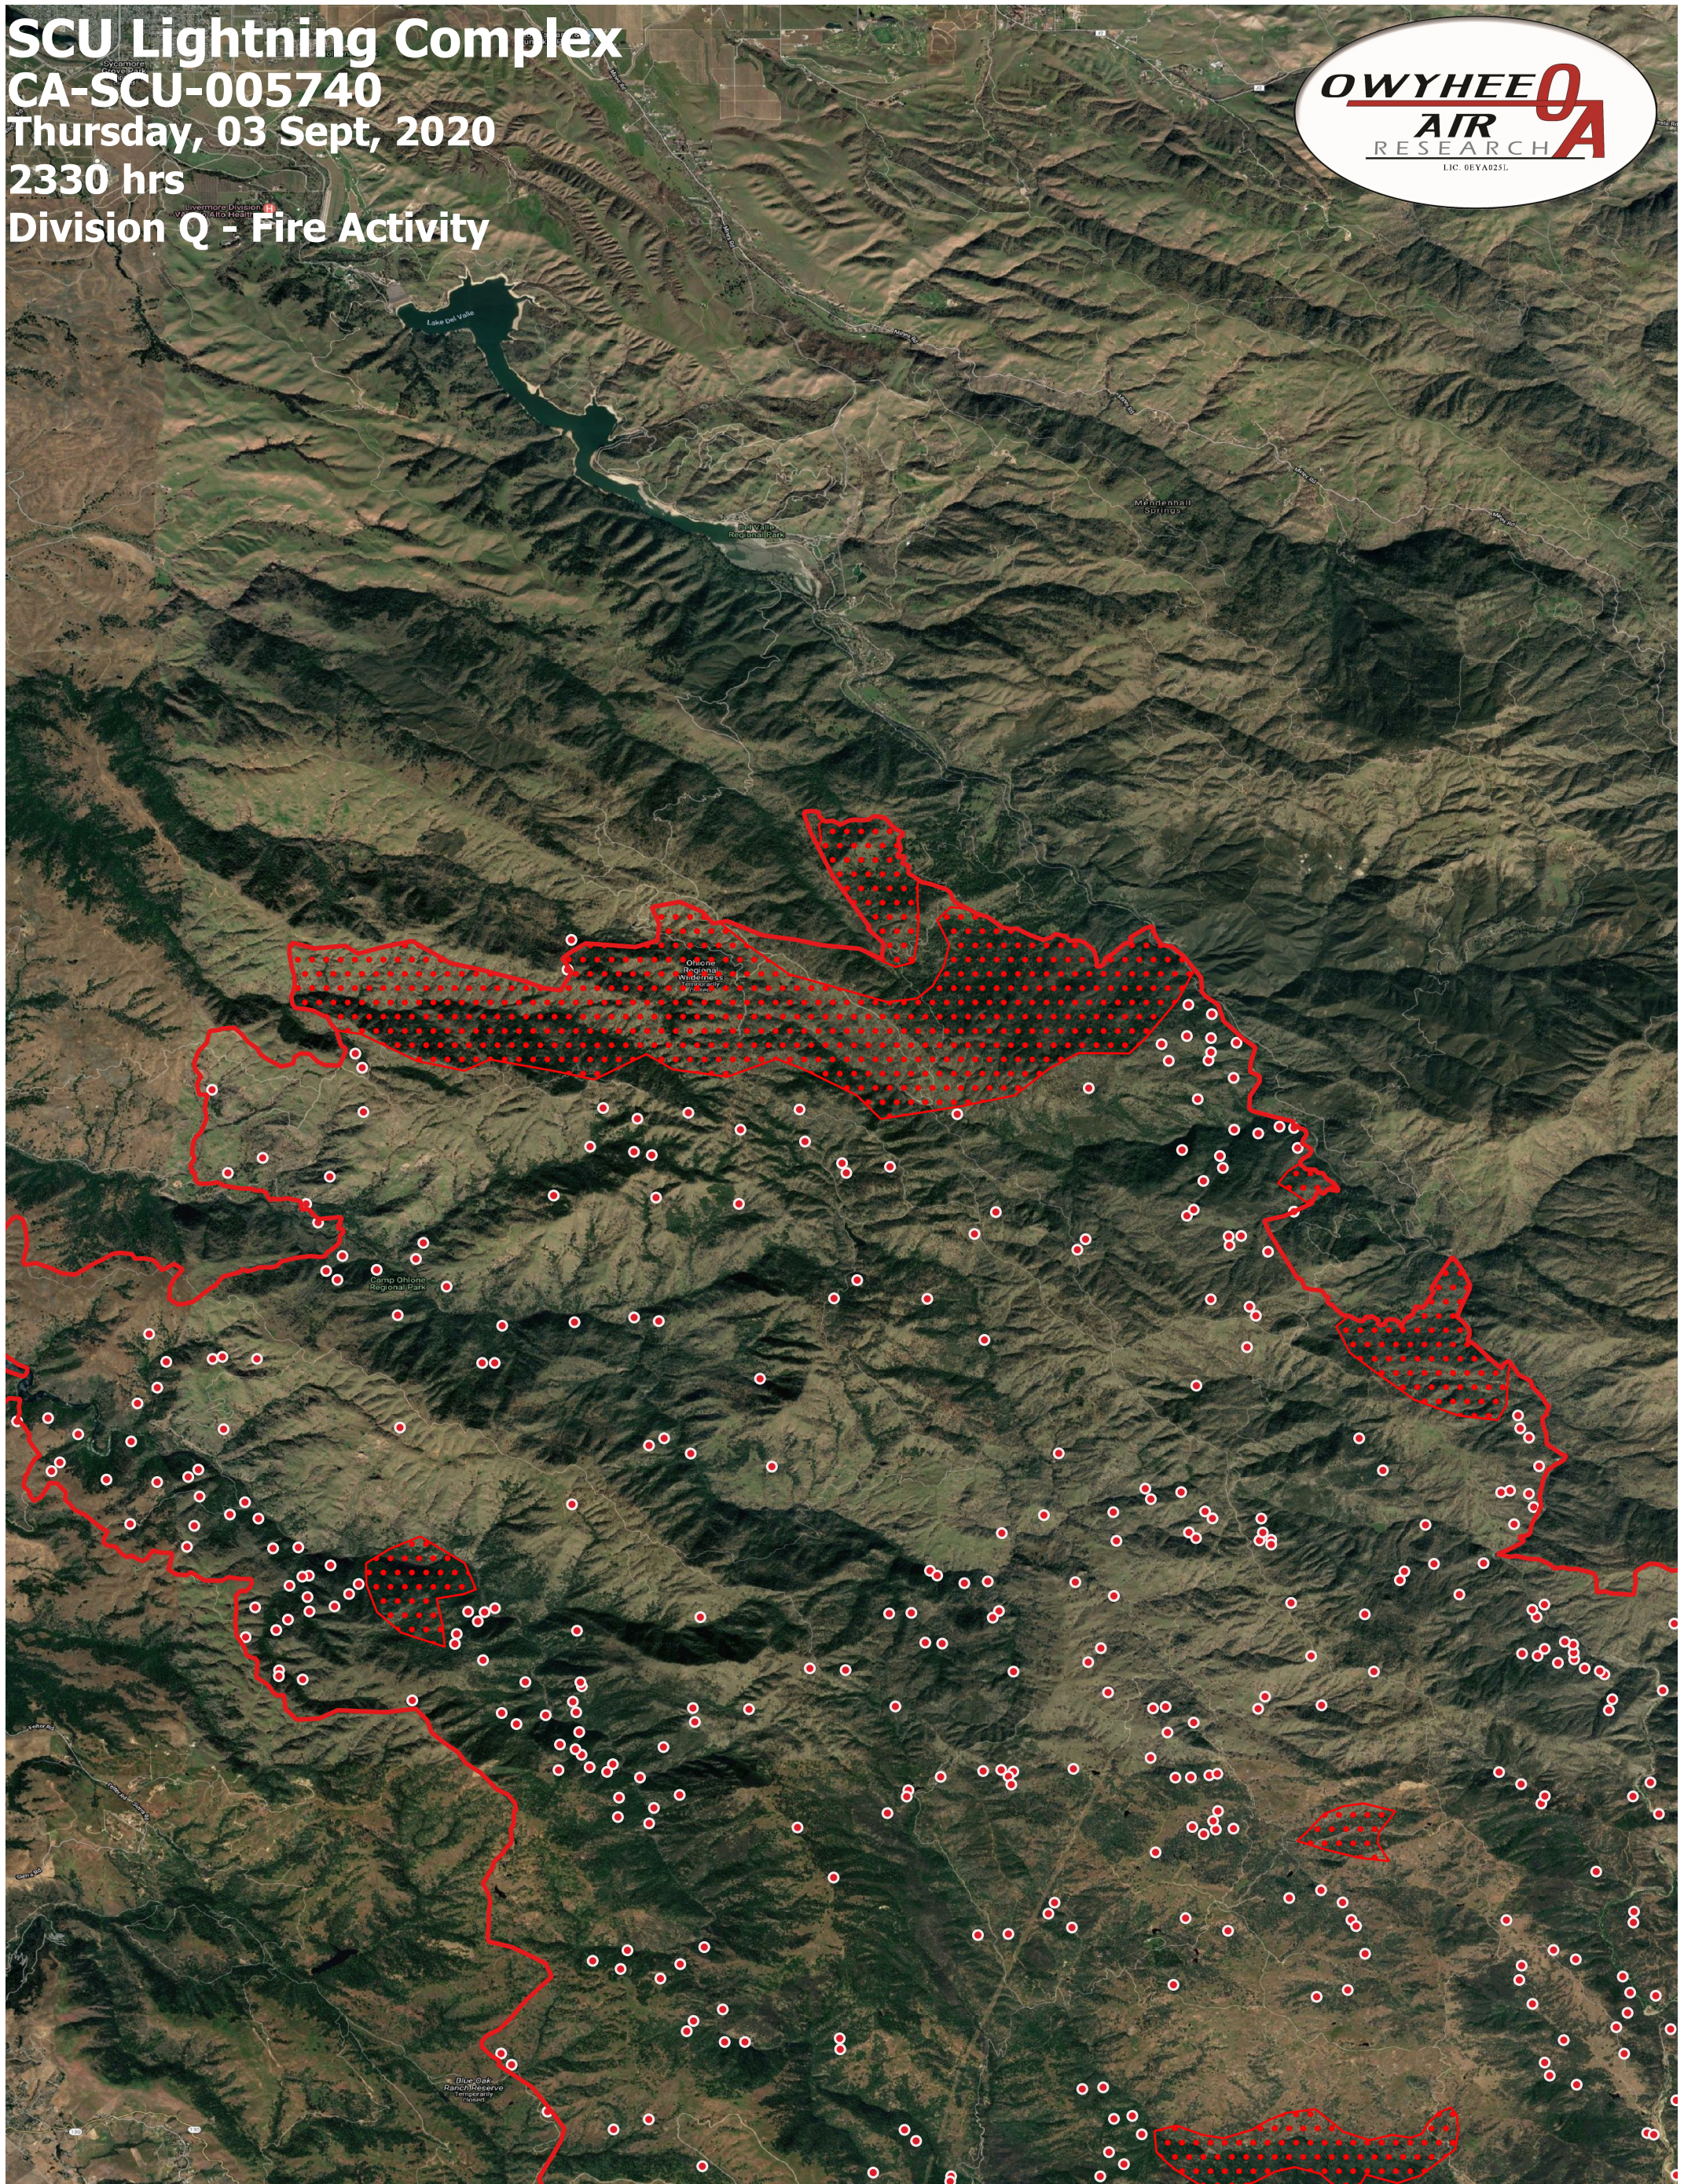

SCU Lightning Complex
CA-SCU-005740
Thursday, 03 Sept, 2020
2330 hrs
Division Q - Fire Activity

- Legend**
- Burn Perimeter
 - Scattered Heat
 - Isolated Heat

Scale: 1:70,000
Projection: WGS 84

Produced by Owyhee Air Research, Inc.
IR Interpreter: D. Melody
fire@owyheeair.com (208) 442-5405