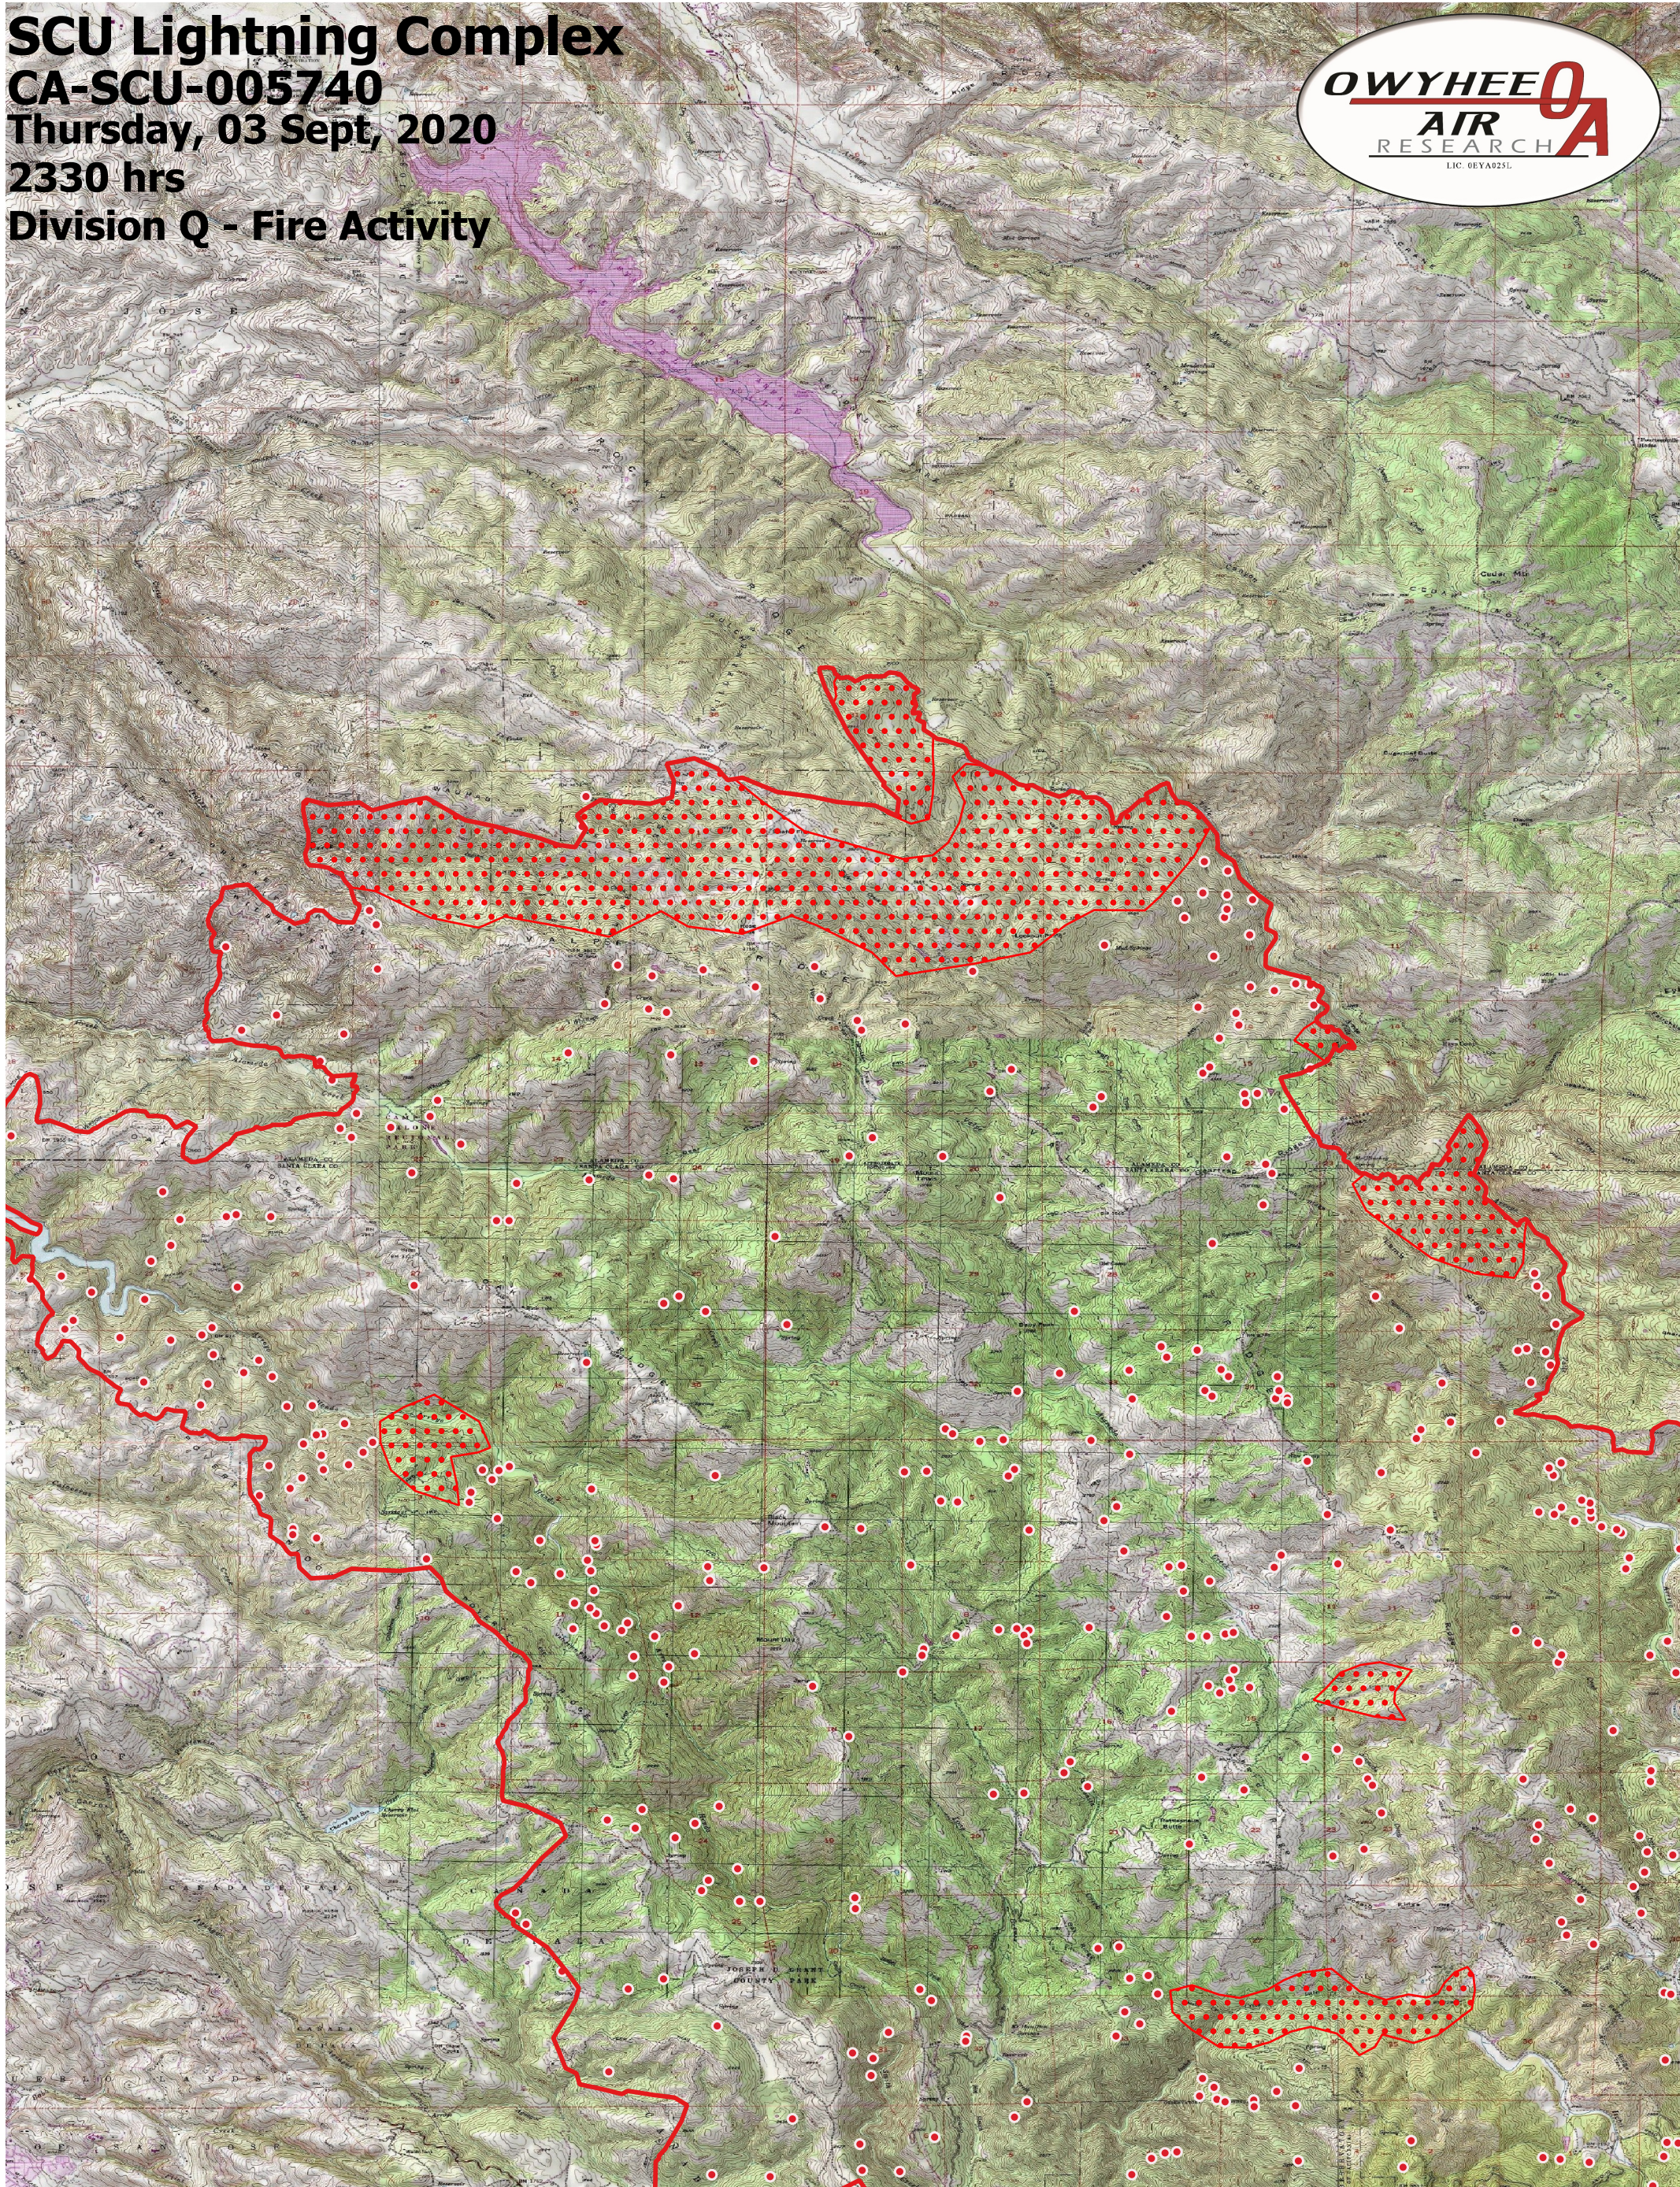

SCU Lightning Complex
CA-SCU-005740
Thursday, 03 Sept, 2020
2330 hrs
Division Q - Fire Activity

- Legend**
- Burn Perimeter
 - Scattered Heat
 - Isolated Heat

Scale: 1:70,000
Projection: WGS 84

Produced by Owyhee Air Research, Inc.
IR Interpreter: D. Melody
fire@owyheeair.com (208) 442-5405