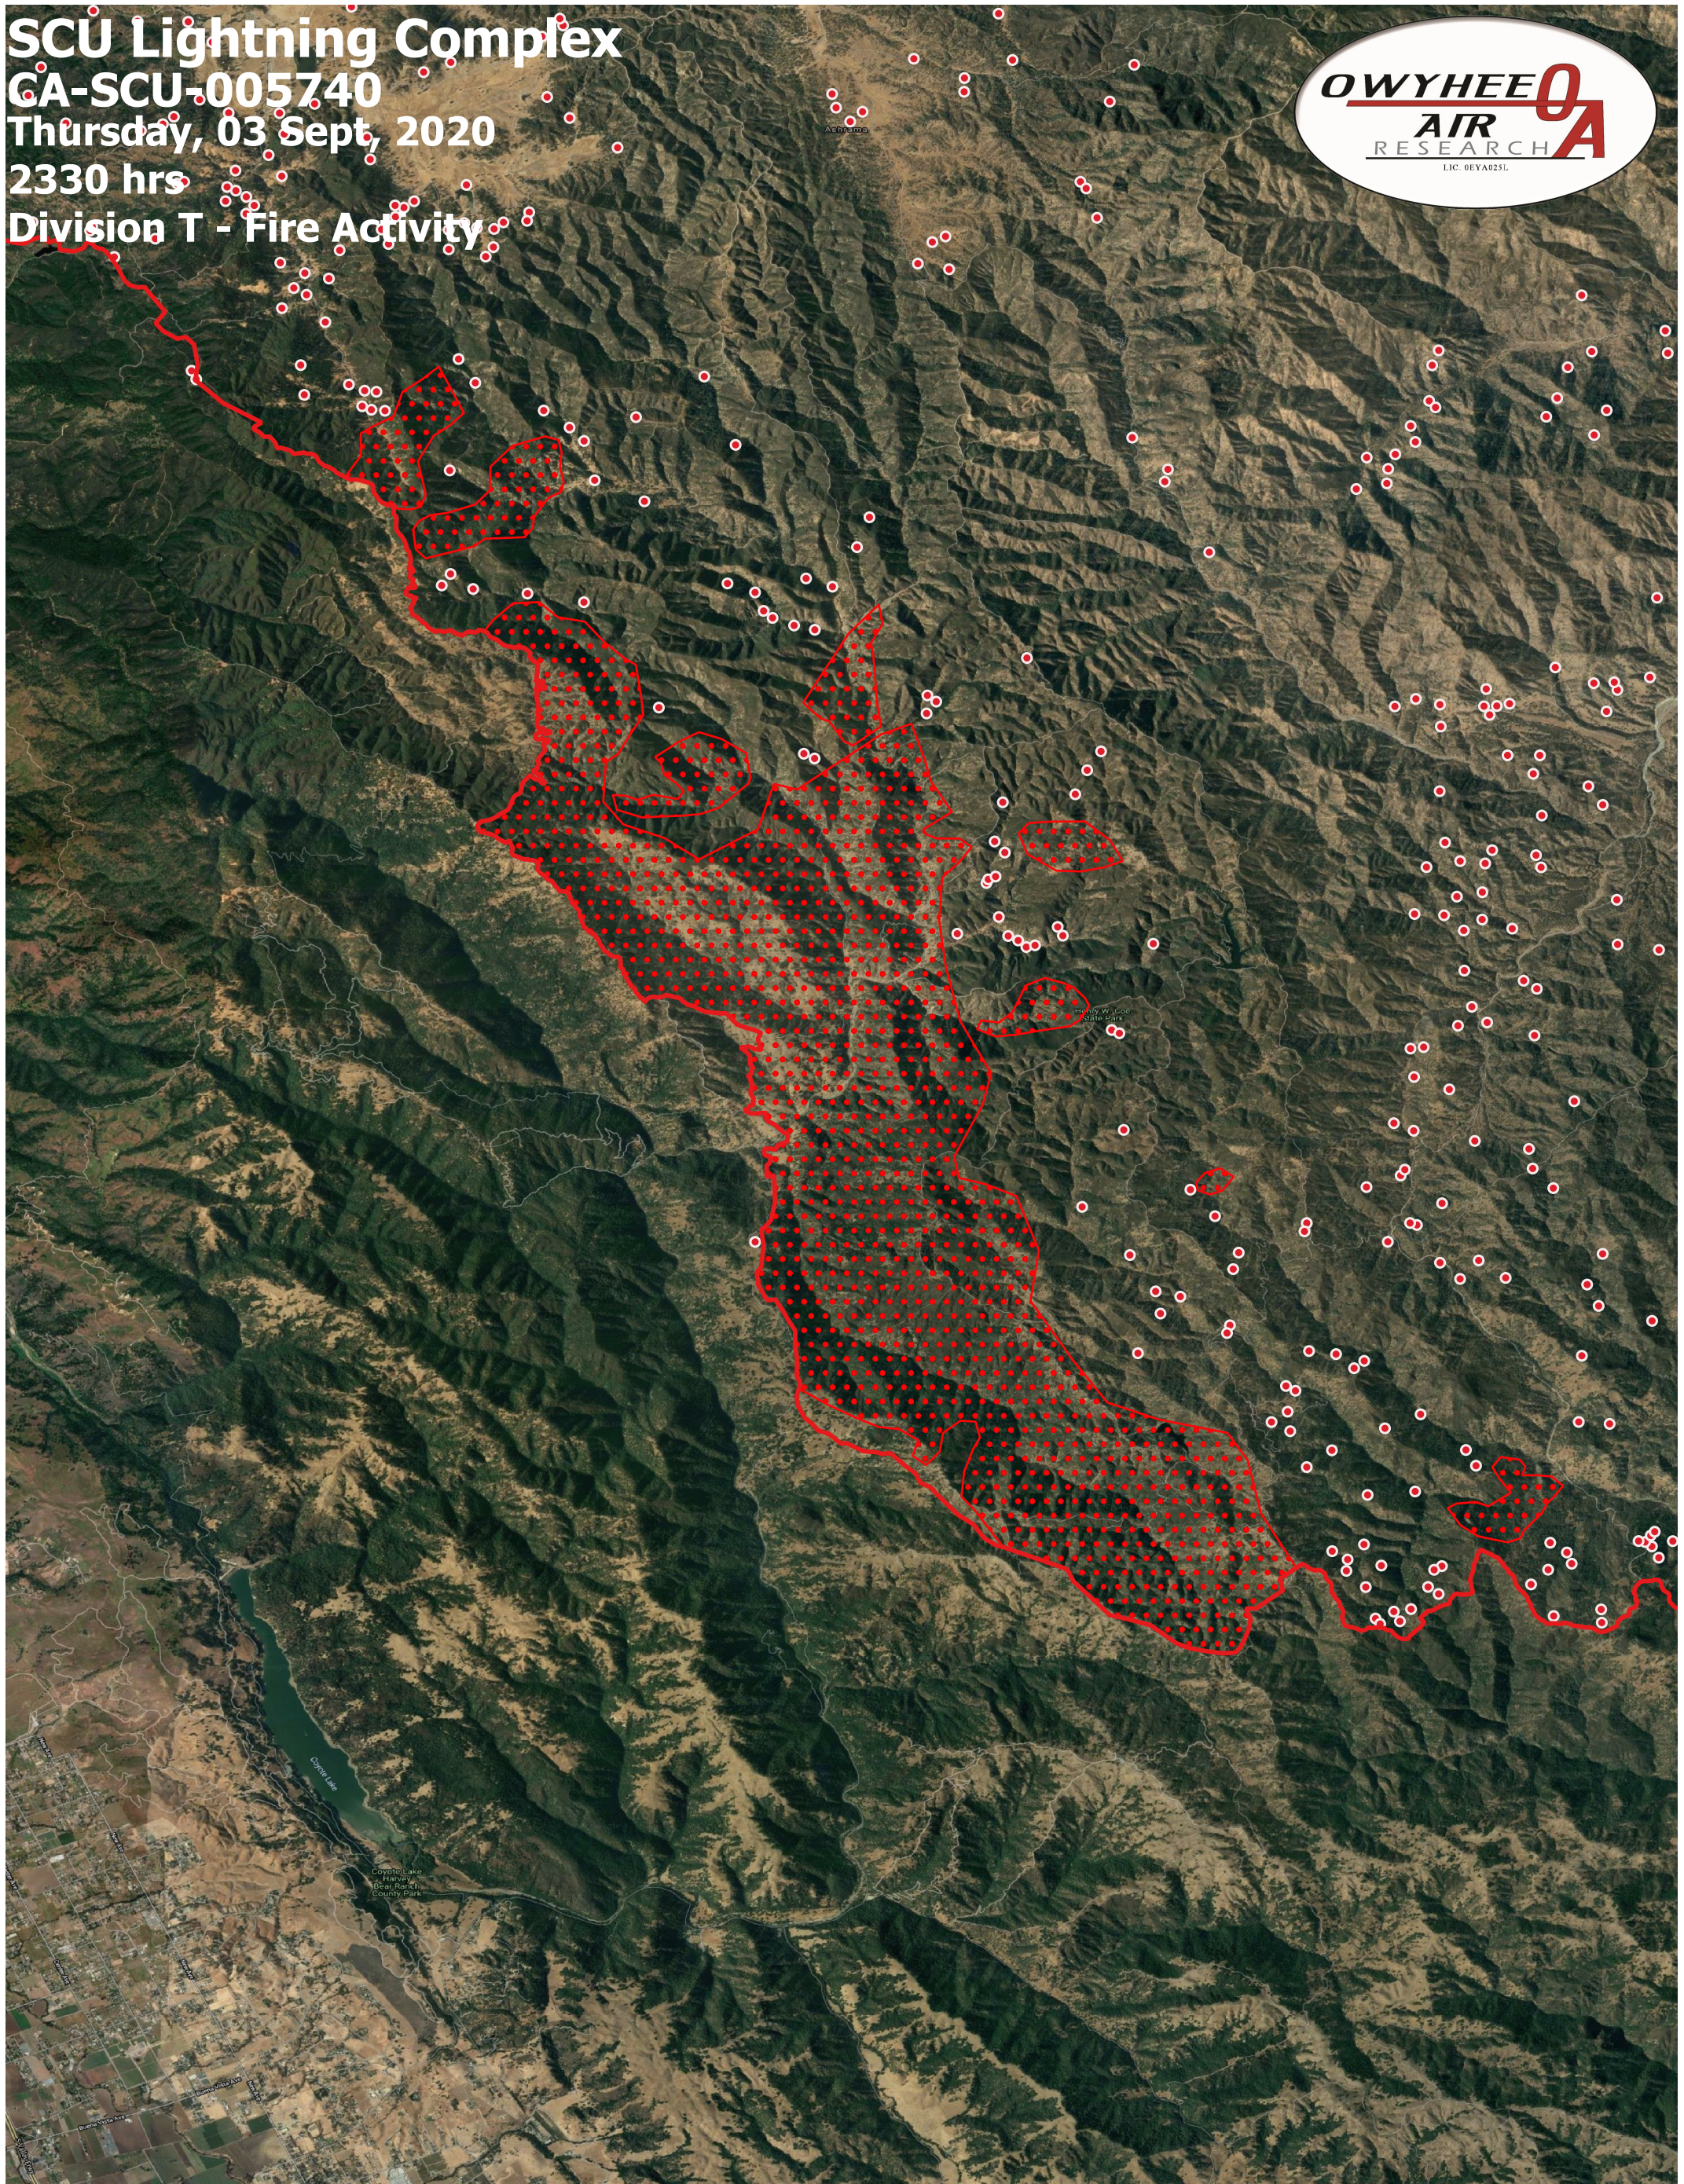

SCU Lightning Complex
CA-SCU-005740
Thursday, 03 Sept, 2020
2330 hrs
Division T - Fire Activity

- Legend**
- Burn Perimeter
 - Scattered Heat
 - Isolated Heat

Scale: 1:70,000
Projection: WGS 84
Produced by Owyhee Air Research, Inc.
IR Interpreter: D. Melody
fire@owyheeair.com (208) 442-5405