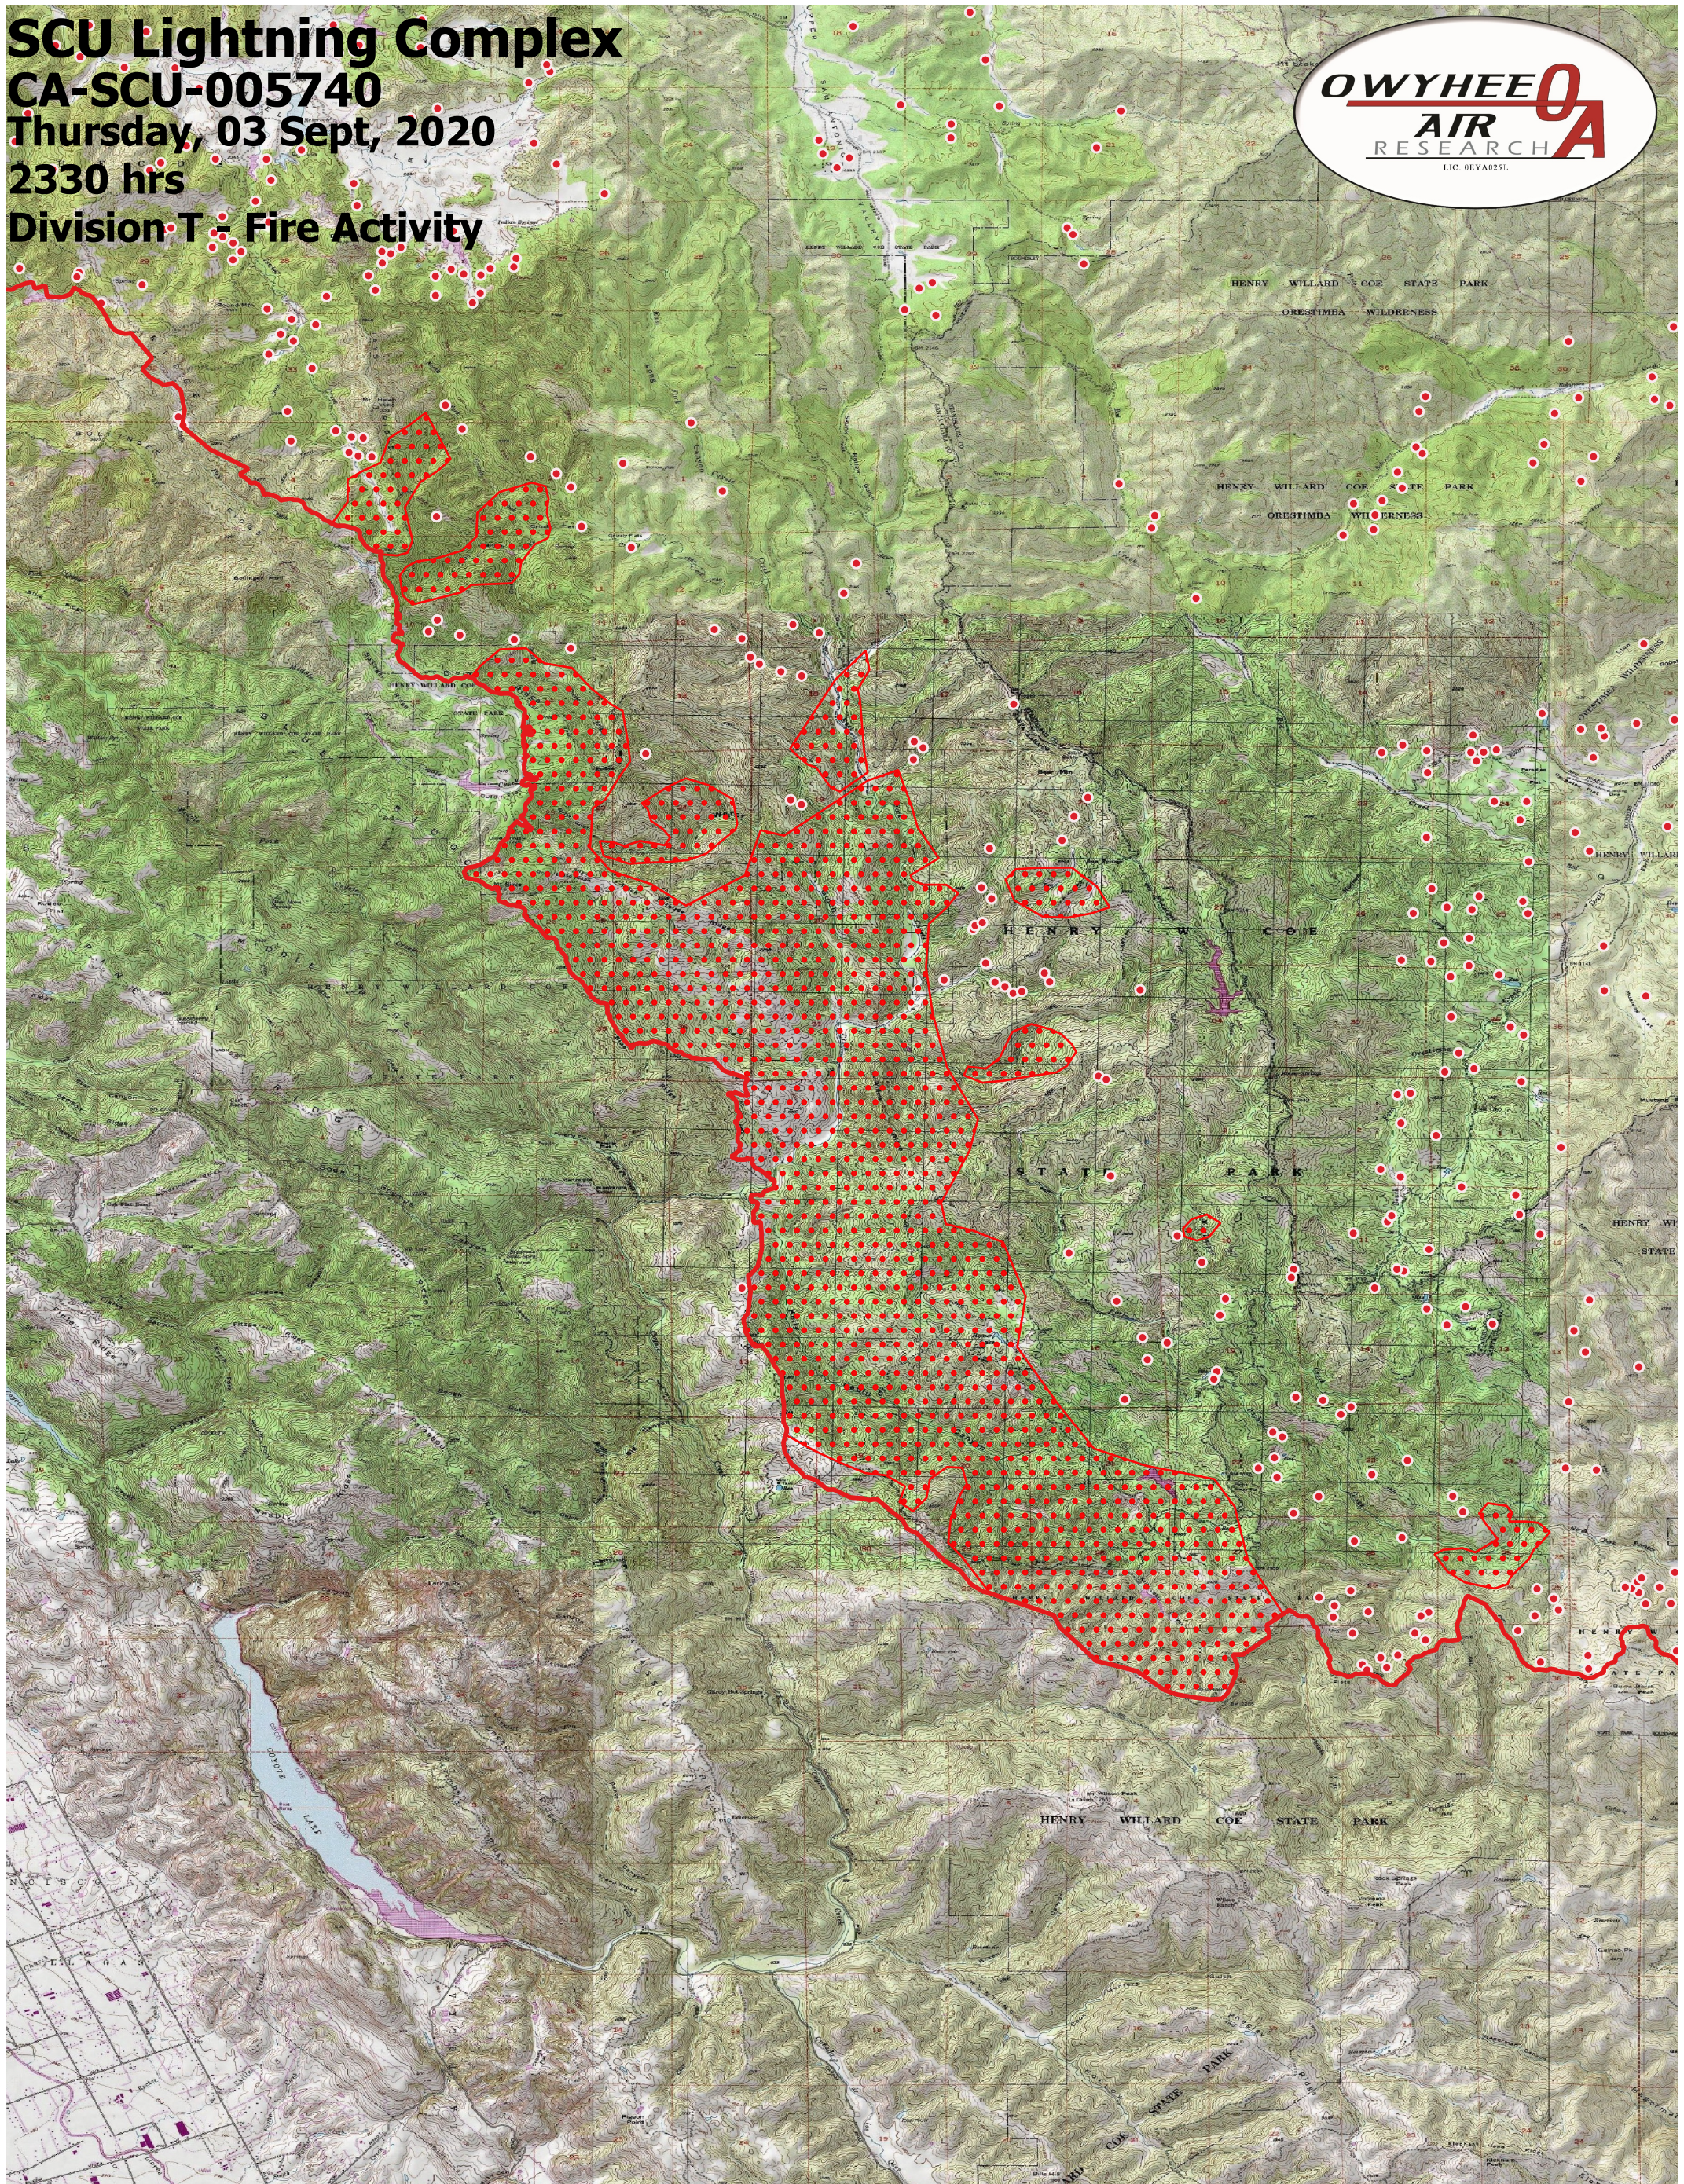

**SCU Lightning Complex**  
**CA-SCU-005740**  
**Thursday, 03 Sept, 2020**  
**2330 hrs**  
**Division T - Fire Activity**

- Legend**
- Burn Perimeter
  - Scattered Heat
  - Isolated Heat

Scale: 1:70,000  
Projection: WGS 84  
Produced by Owyhee Air Research, Inc.  
IR Interpreter: D. Melody  
fire@owyheeair.com (208) 442-5405