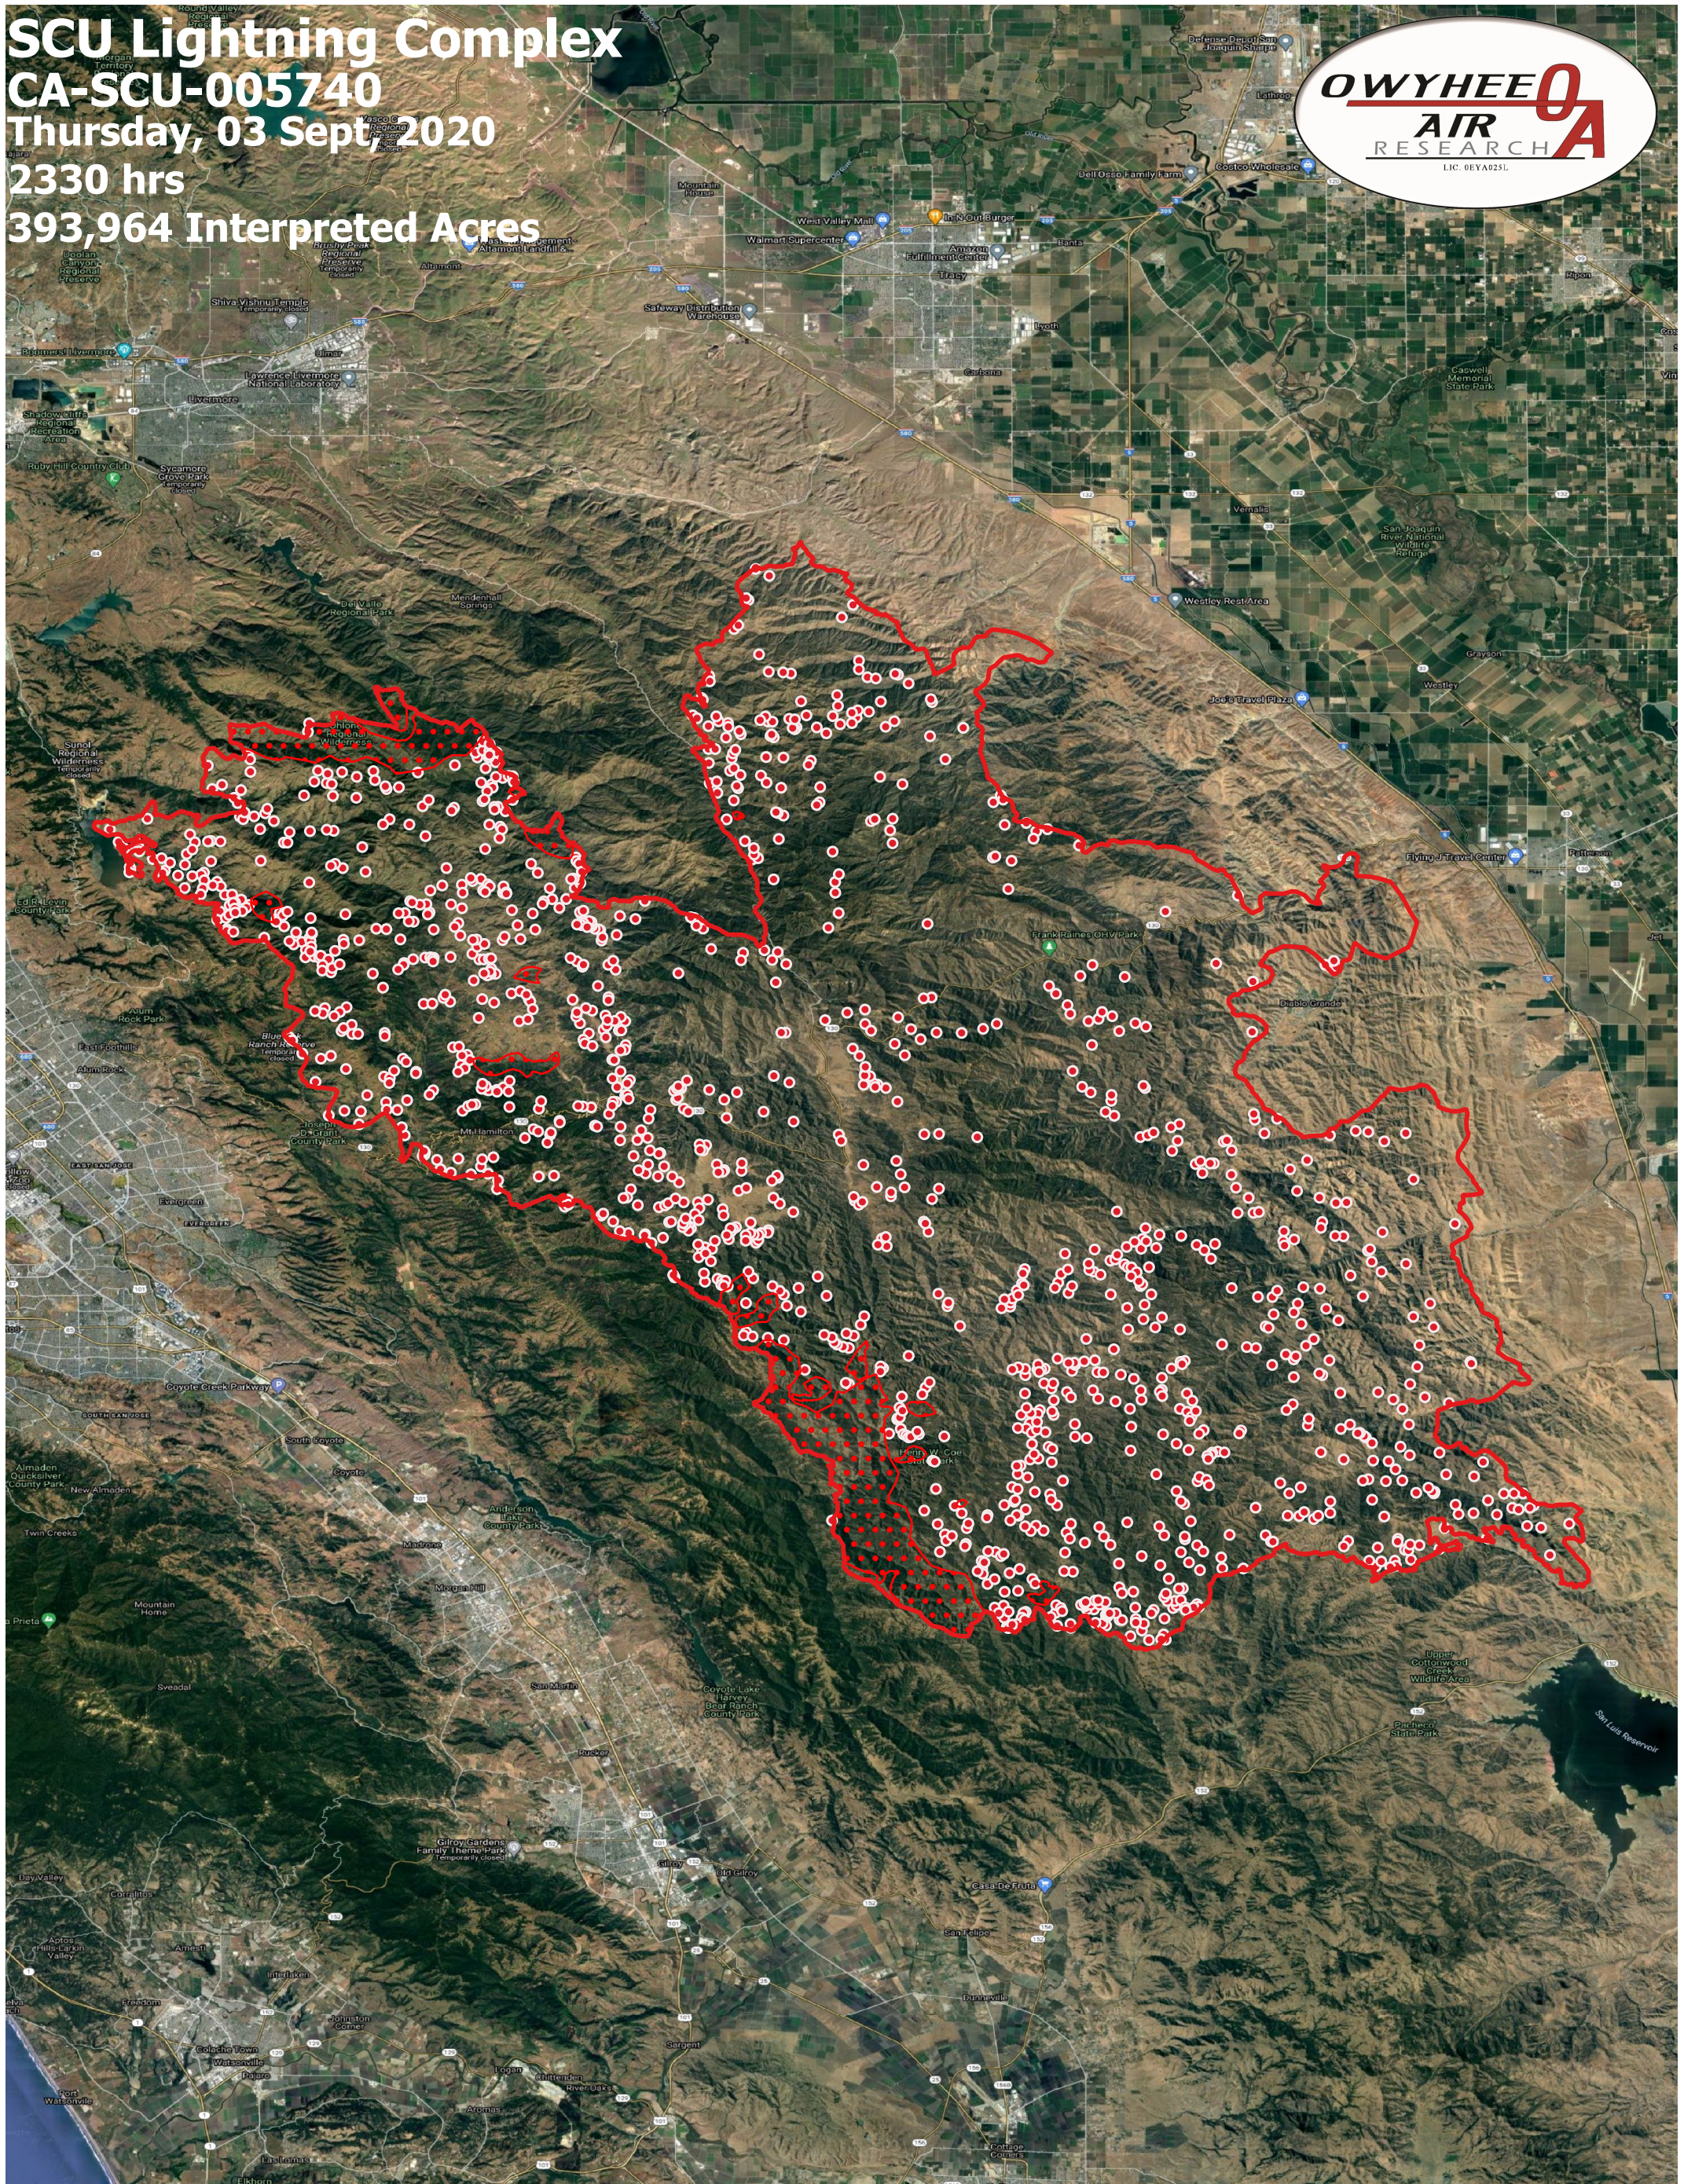

SCU Lightning Complex

CA-SCU-005740

Thursday, 03 Sept, 2020
2330 hrs
393,964 Interpreted Acres

- Legend**
- Burn Perimeter
 - Scattered Heat
 - Isolated Heat

Scale: 1:250,000
Projection: WGS 84

Produced by Owyhee Air Research, Inc.
IR Interpreter: D. Melody
fire@owyheeair.com (208) 442-5405