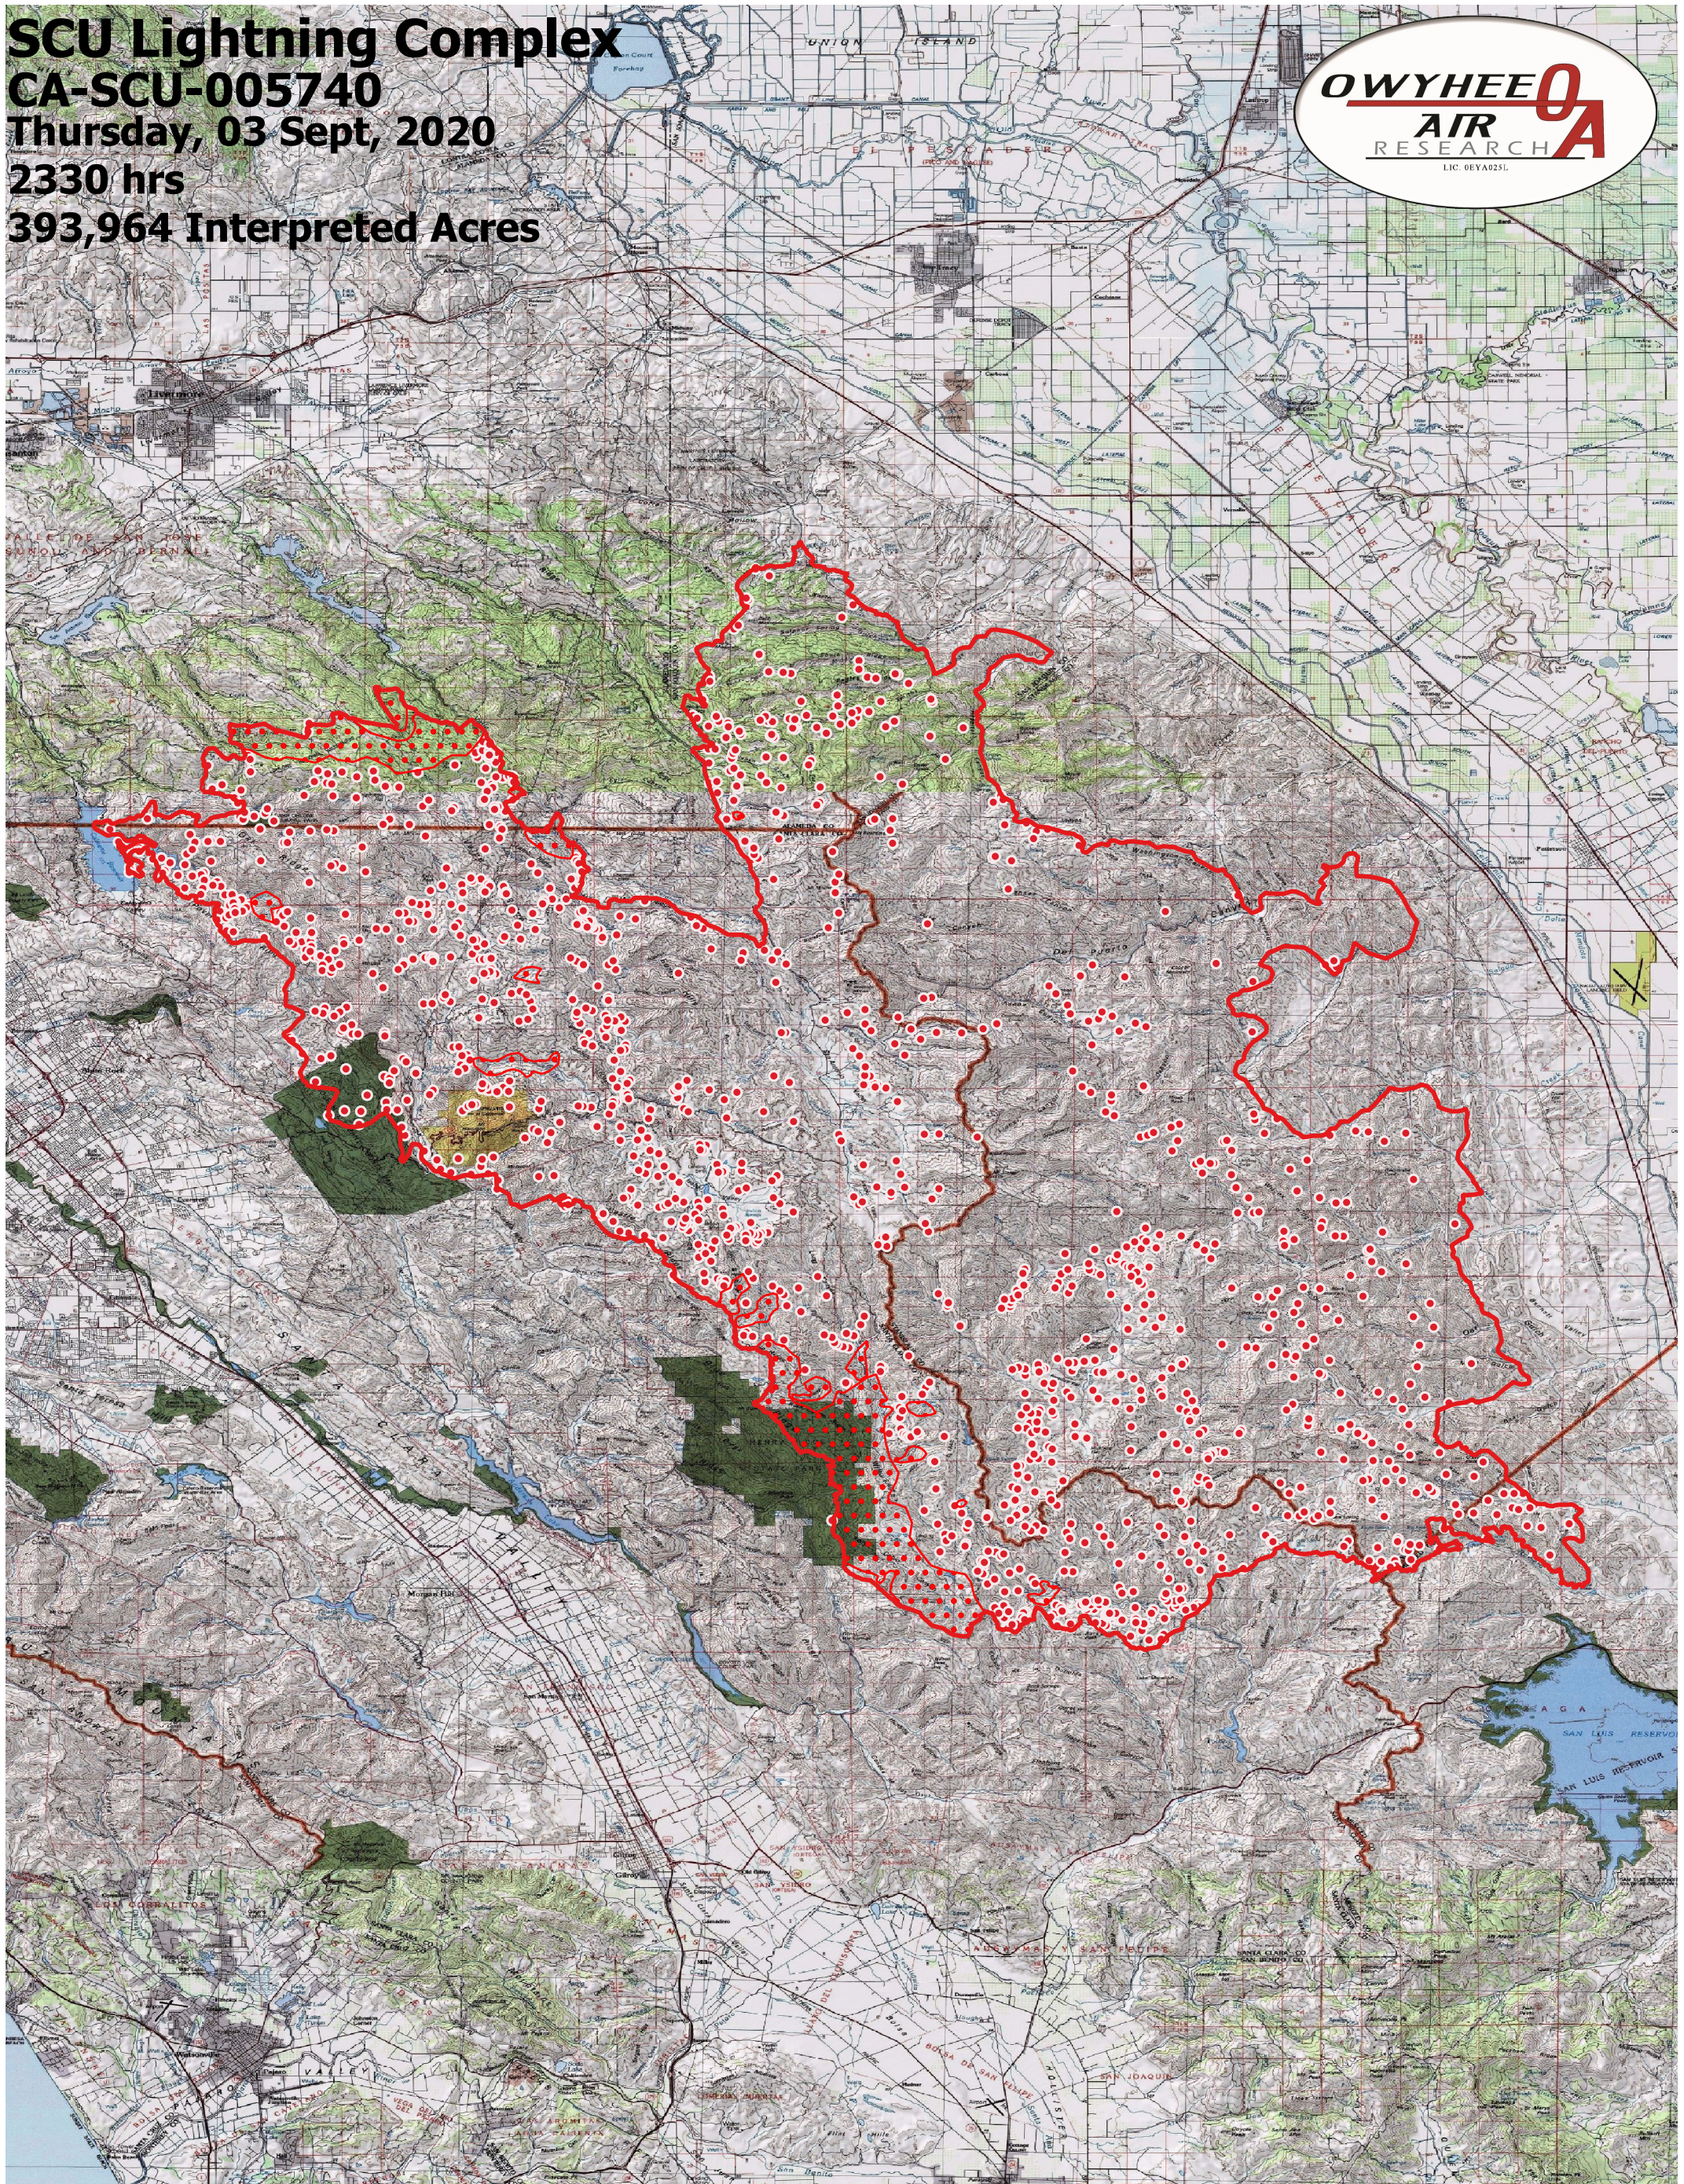

SCU Lightning Complex

CA-SCU-005740

Thursday, 03 Sept, 2020

2330 hrs

393,964 Interpreted Acres

Legend

- Burn Perimeter
- Scattered Heat
- Isolated Heat

Scale: 1:250,000