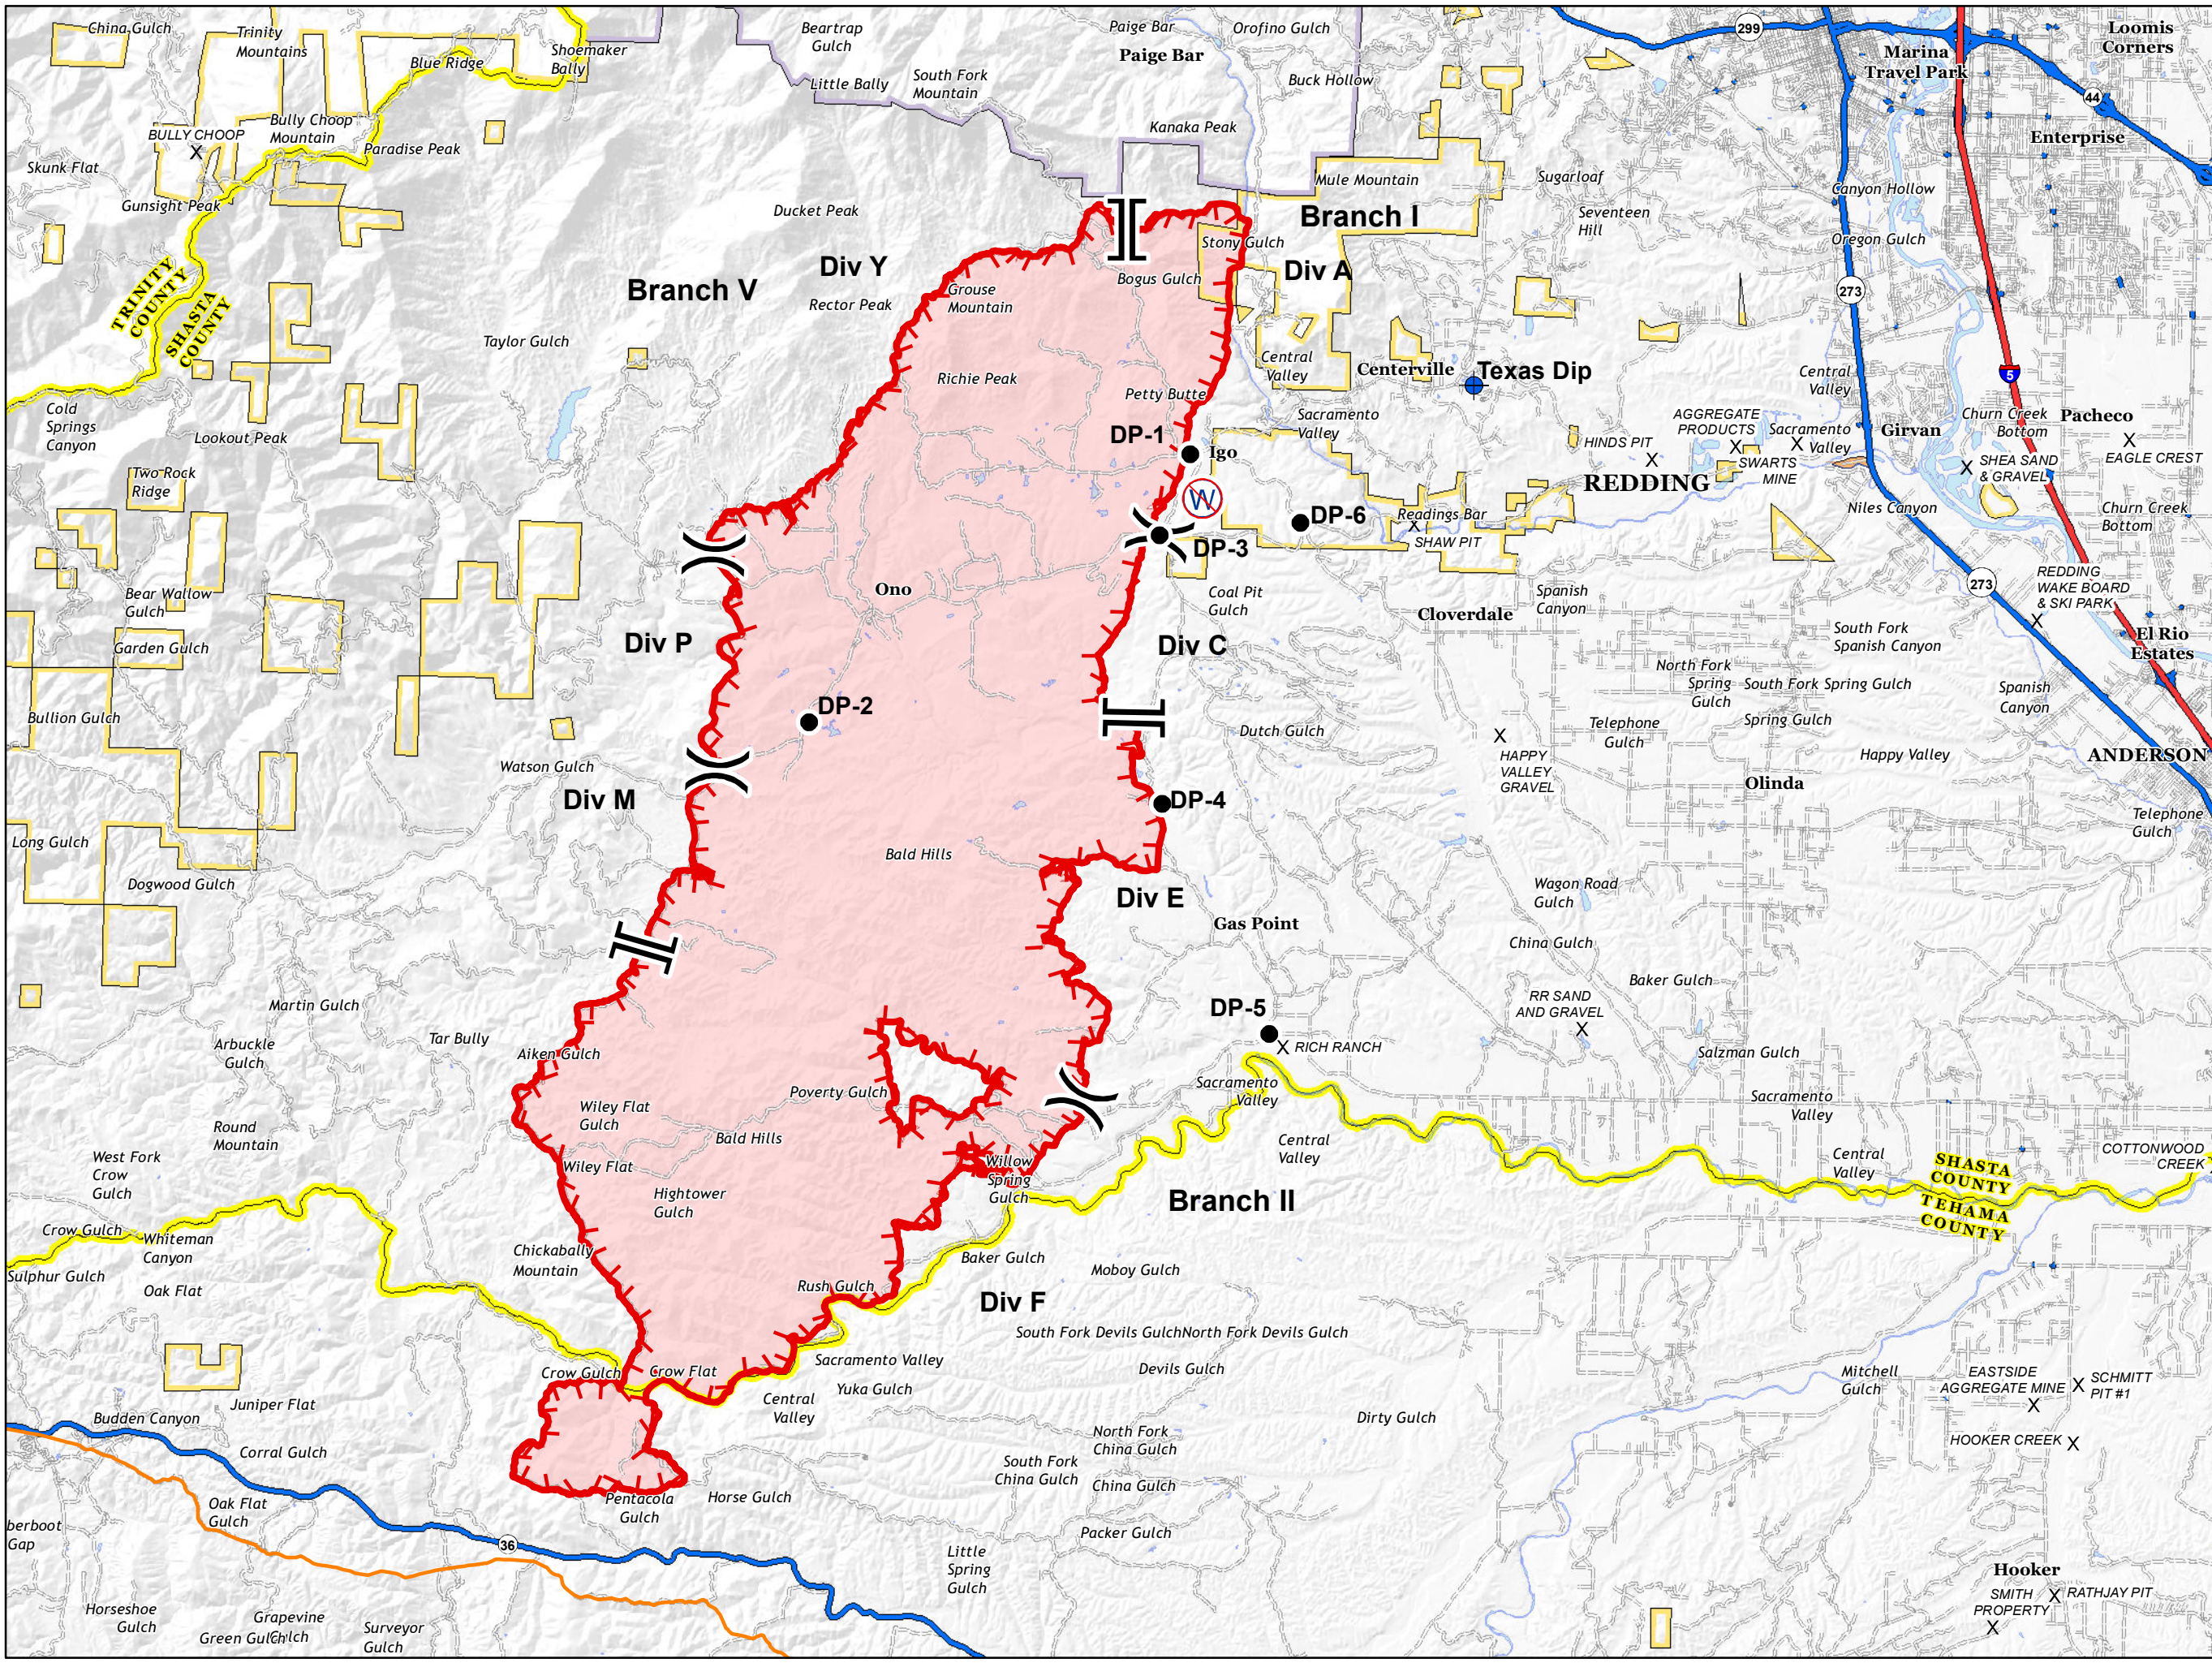

OPERATIONS

Zogg Incident CA-SHU-009978 September 29, 2020

- Branch Break
- Division Break
- Dip Site
- Drop Point
- Restricted Water Source
- Active Mines
- Uncontrolled Fire Edge
- Hwy 36 Gasline

1:125,254
Datum: NAD 83

DISCLAIMER:
The displayed incident data is approximate and should only be used for informational purposes. The information contained in supporting base layers was generated from GIS data maintained by different sources and agencies and is not necessarily accurate to mapping, surveying, or engineering standards.