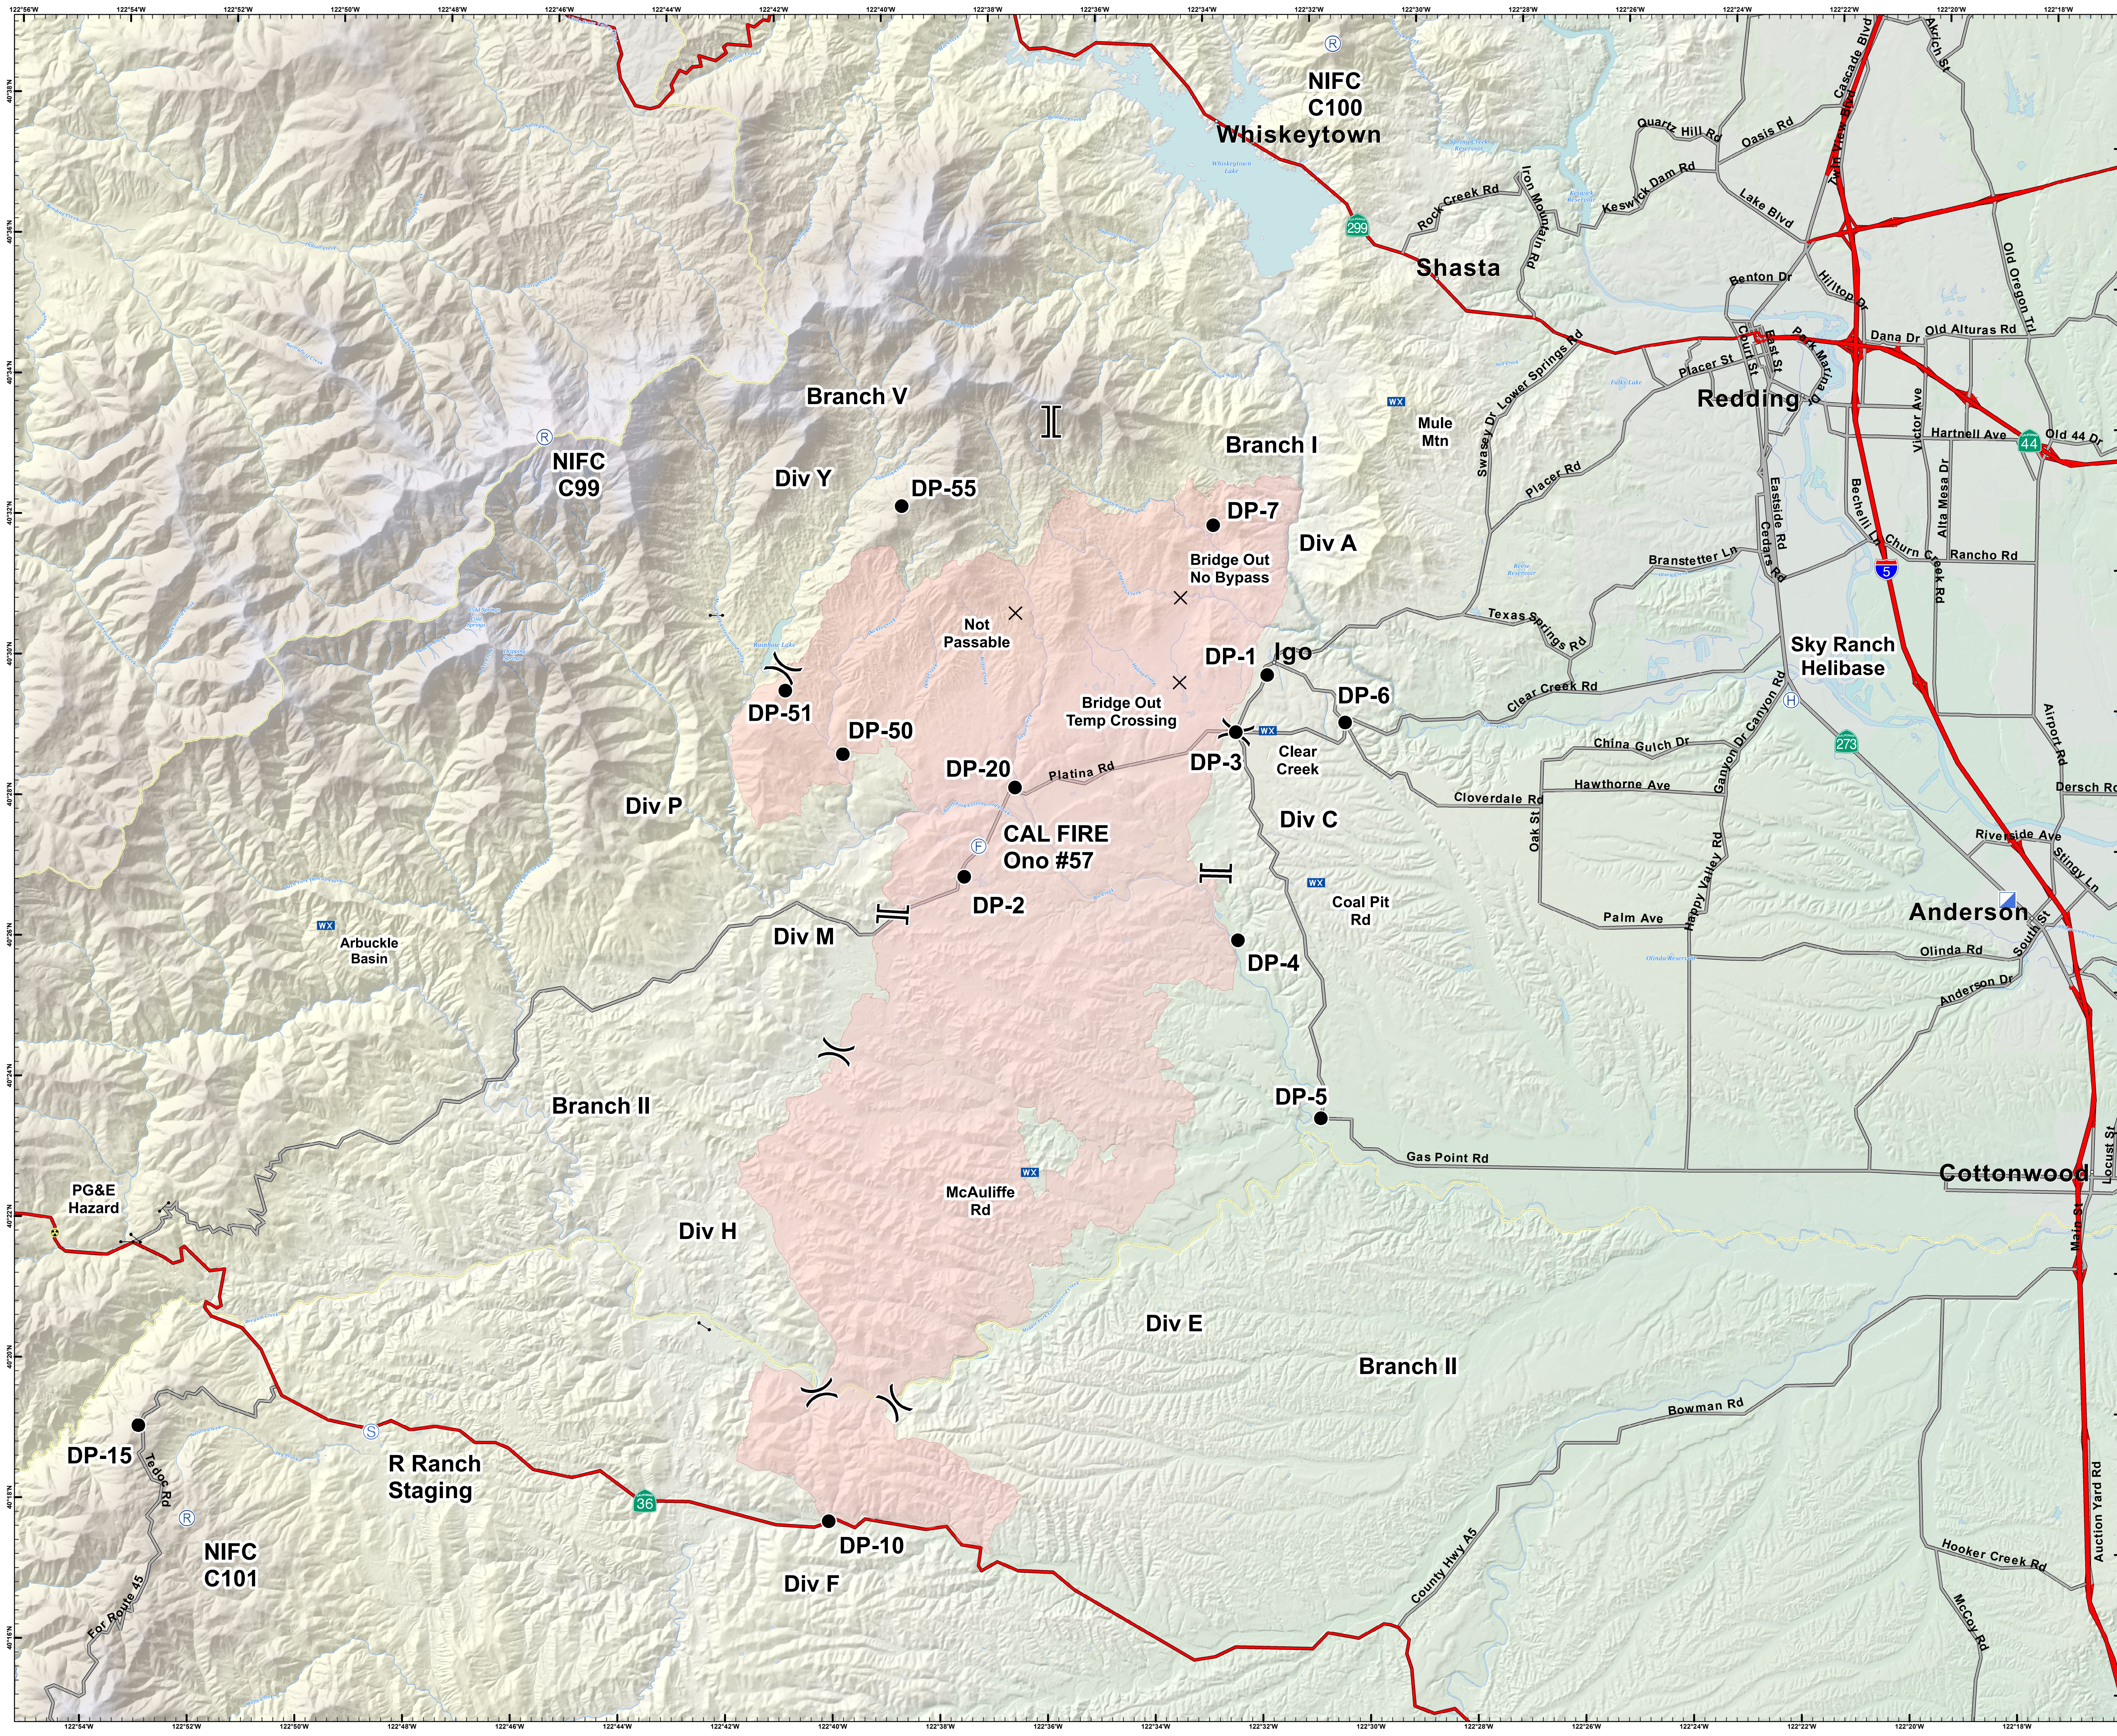

Transportation Map

Zogg Incident
CA-SHU-009978
October 7, 2020

Legend

- ✕ Closure
- Drop Point
- Fire Station
- ⚡ Gate
- ⚡ Hazard
- Ⓜ Helibase
- 📍 Incident Command Post
- 🚚 Mobile Weather Unit
- Ⓜ Repeater
- Ⓜ Staging Area
- || Branch Break
- Ⓜ Division Break
- 🔴 Zogg Fire Perimeter
- 🟡 County Lines

Vicinity Map

Miles
0 0.5 1 2

1:50,000
Datum: NAD 83