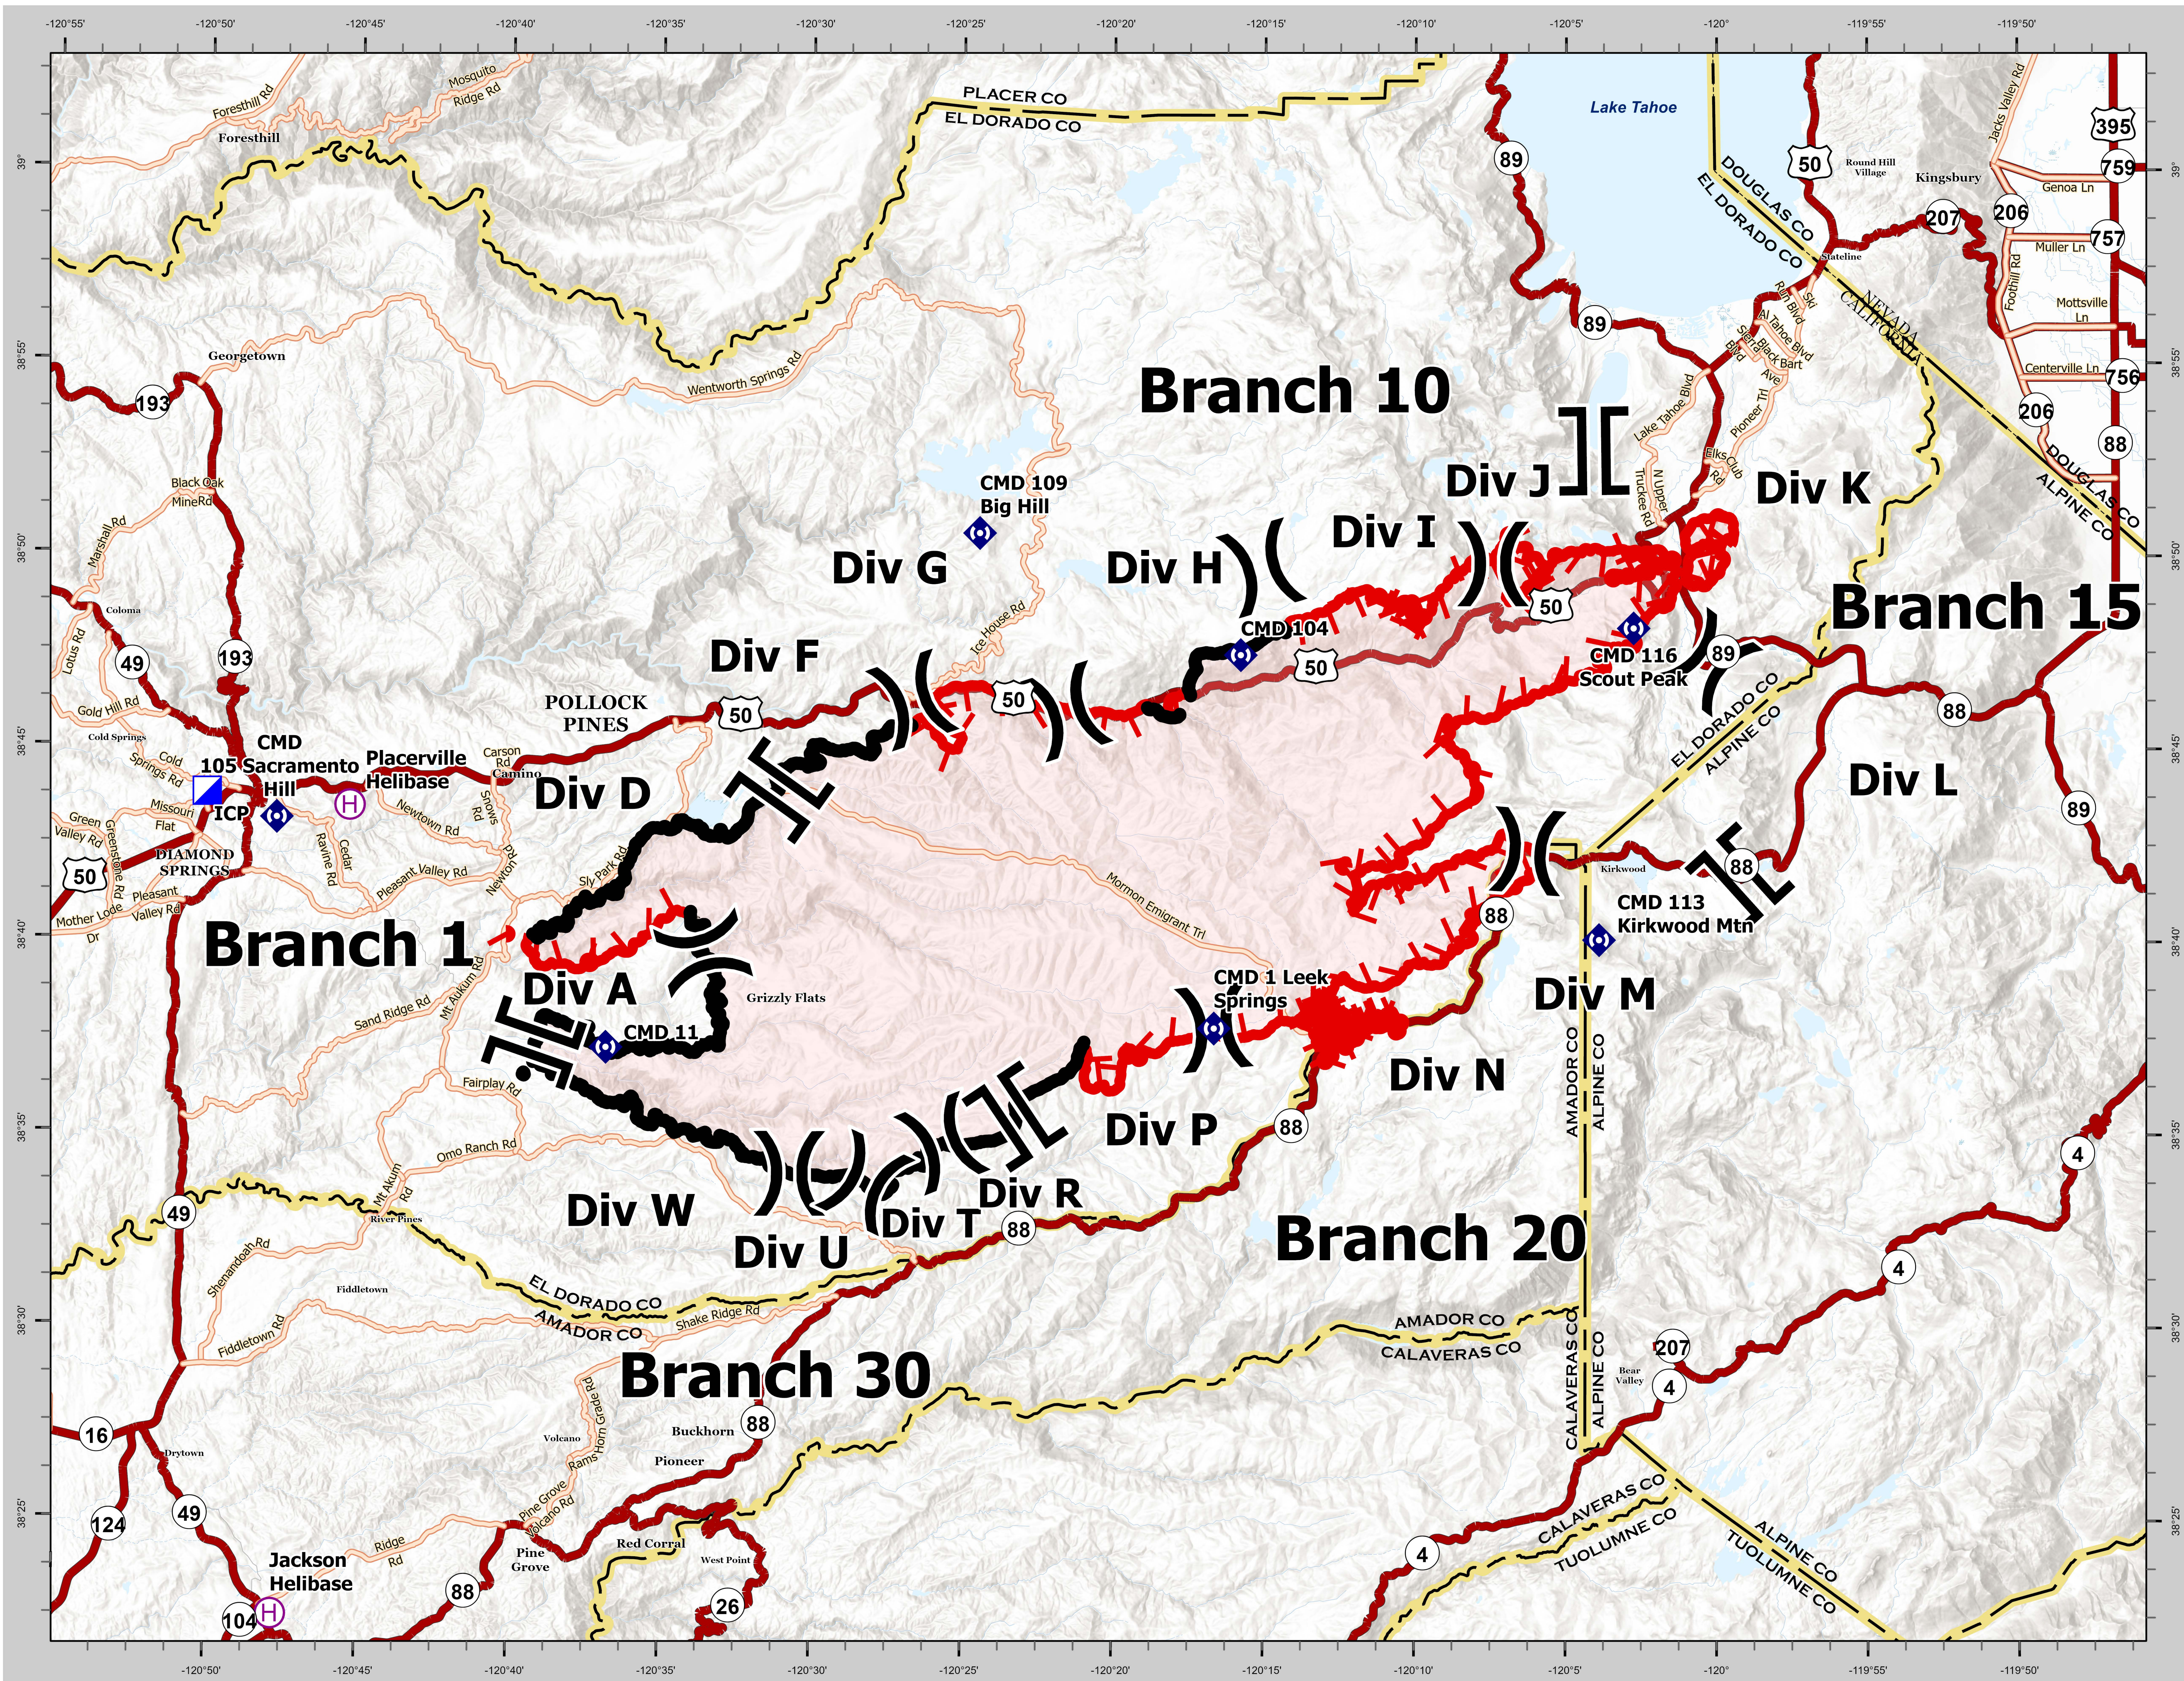

CALDOR INCIDENT BRIEFING MAP

CA ENF 024030 8/31/2021

- II Branch Break
-) Division Break
- H Helibase
- Incident Command Post
- Repeater
- Fire Edge
- Contained Line
- Fire Perimeter
- State Boundary
- County Boundary

CAL FIRE - INCIDENT MANAGEMENT TEAM 6
Established 1994

IMT 6 GISS
8/30/2021
2352 Hours
NAD 83 Teale Albers