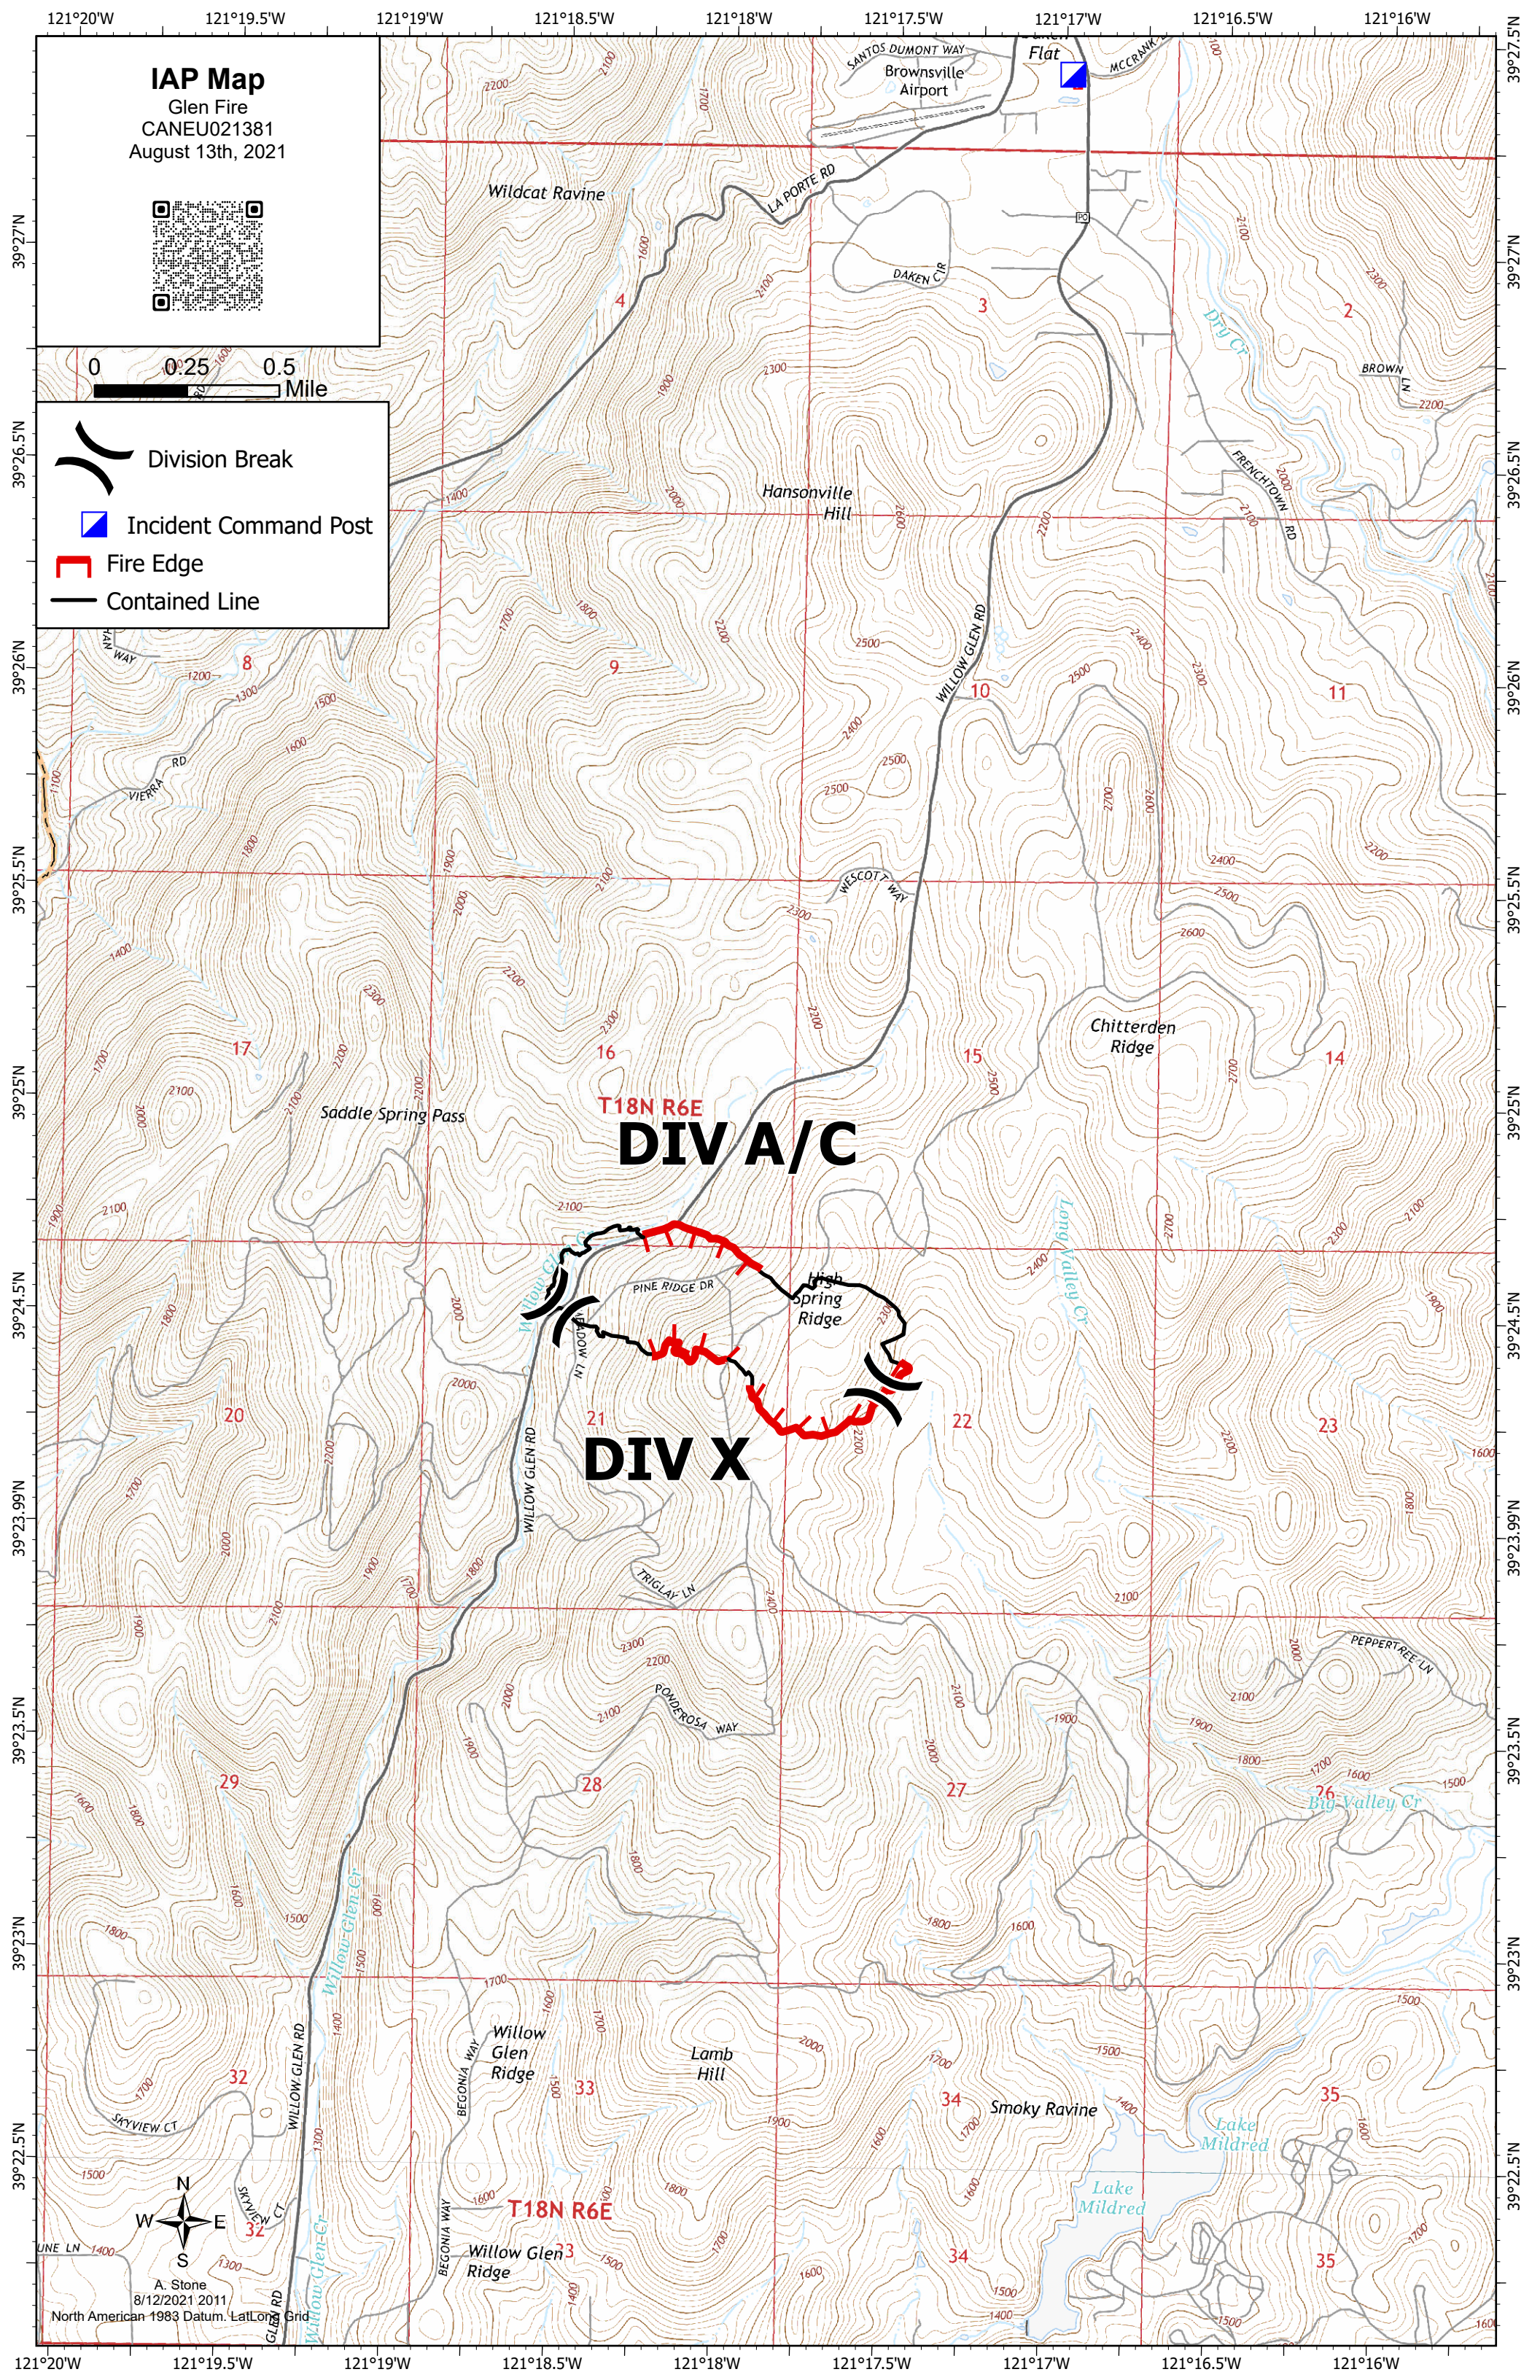

**IAP Map**  
Glen Fire  
CANEU021381  
August 13th, 2021

- Division Break
- Incident Command Post
- Fire Edge
- Contained Line

T18N R6E  
**DIV A/C**

**DIV X**

T18N R6E

A. Stone  
8/12/2021 2011  
North American 1983 Datum. Lat/Long Grid