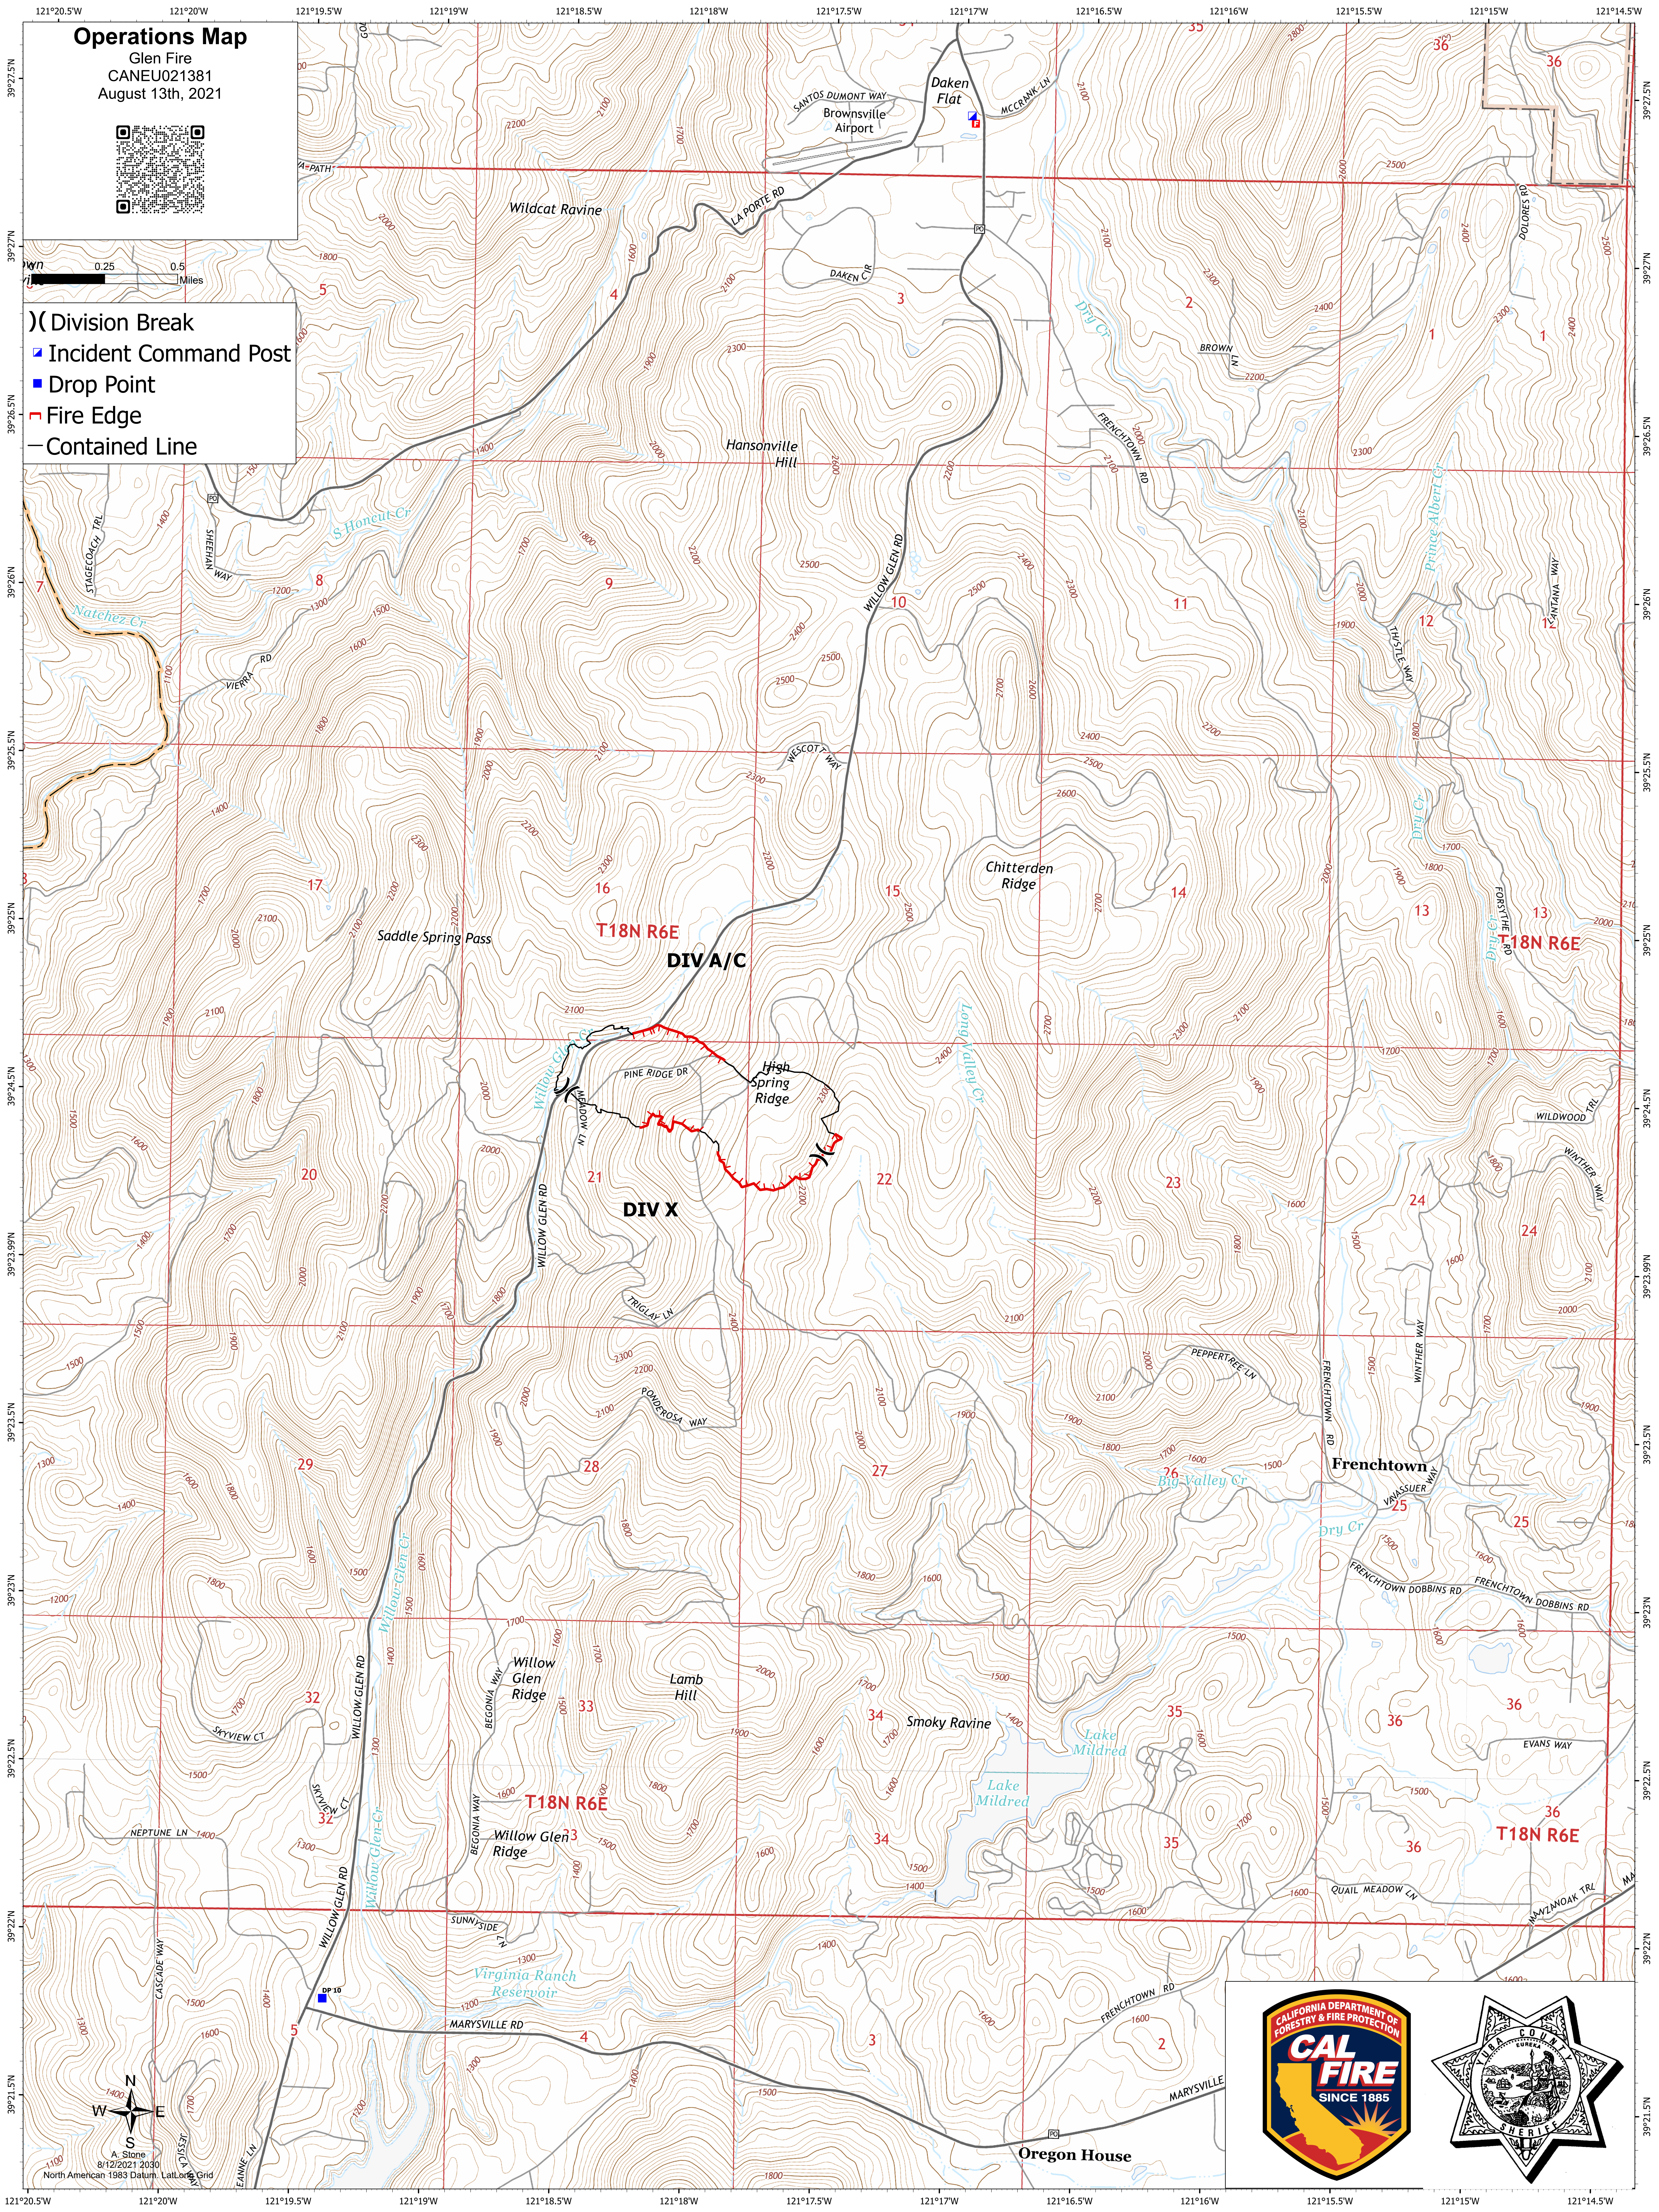

Operations Map

Glen Fire
CANEU021381
August 13th, 2021

- () Division Break
- Incident Command Post
- Drop Point
- Fire Edge
- Contained Line

A. Stone
8/12/2021 2030
North American 1983 Datum, Lattitude Grid