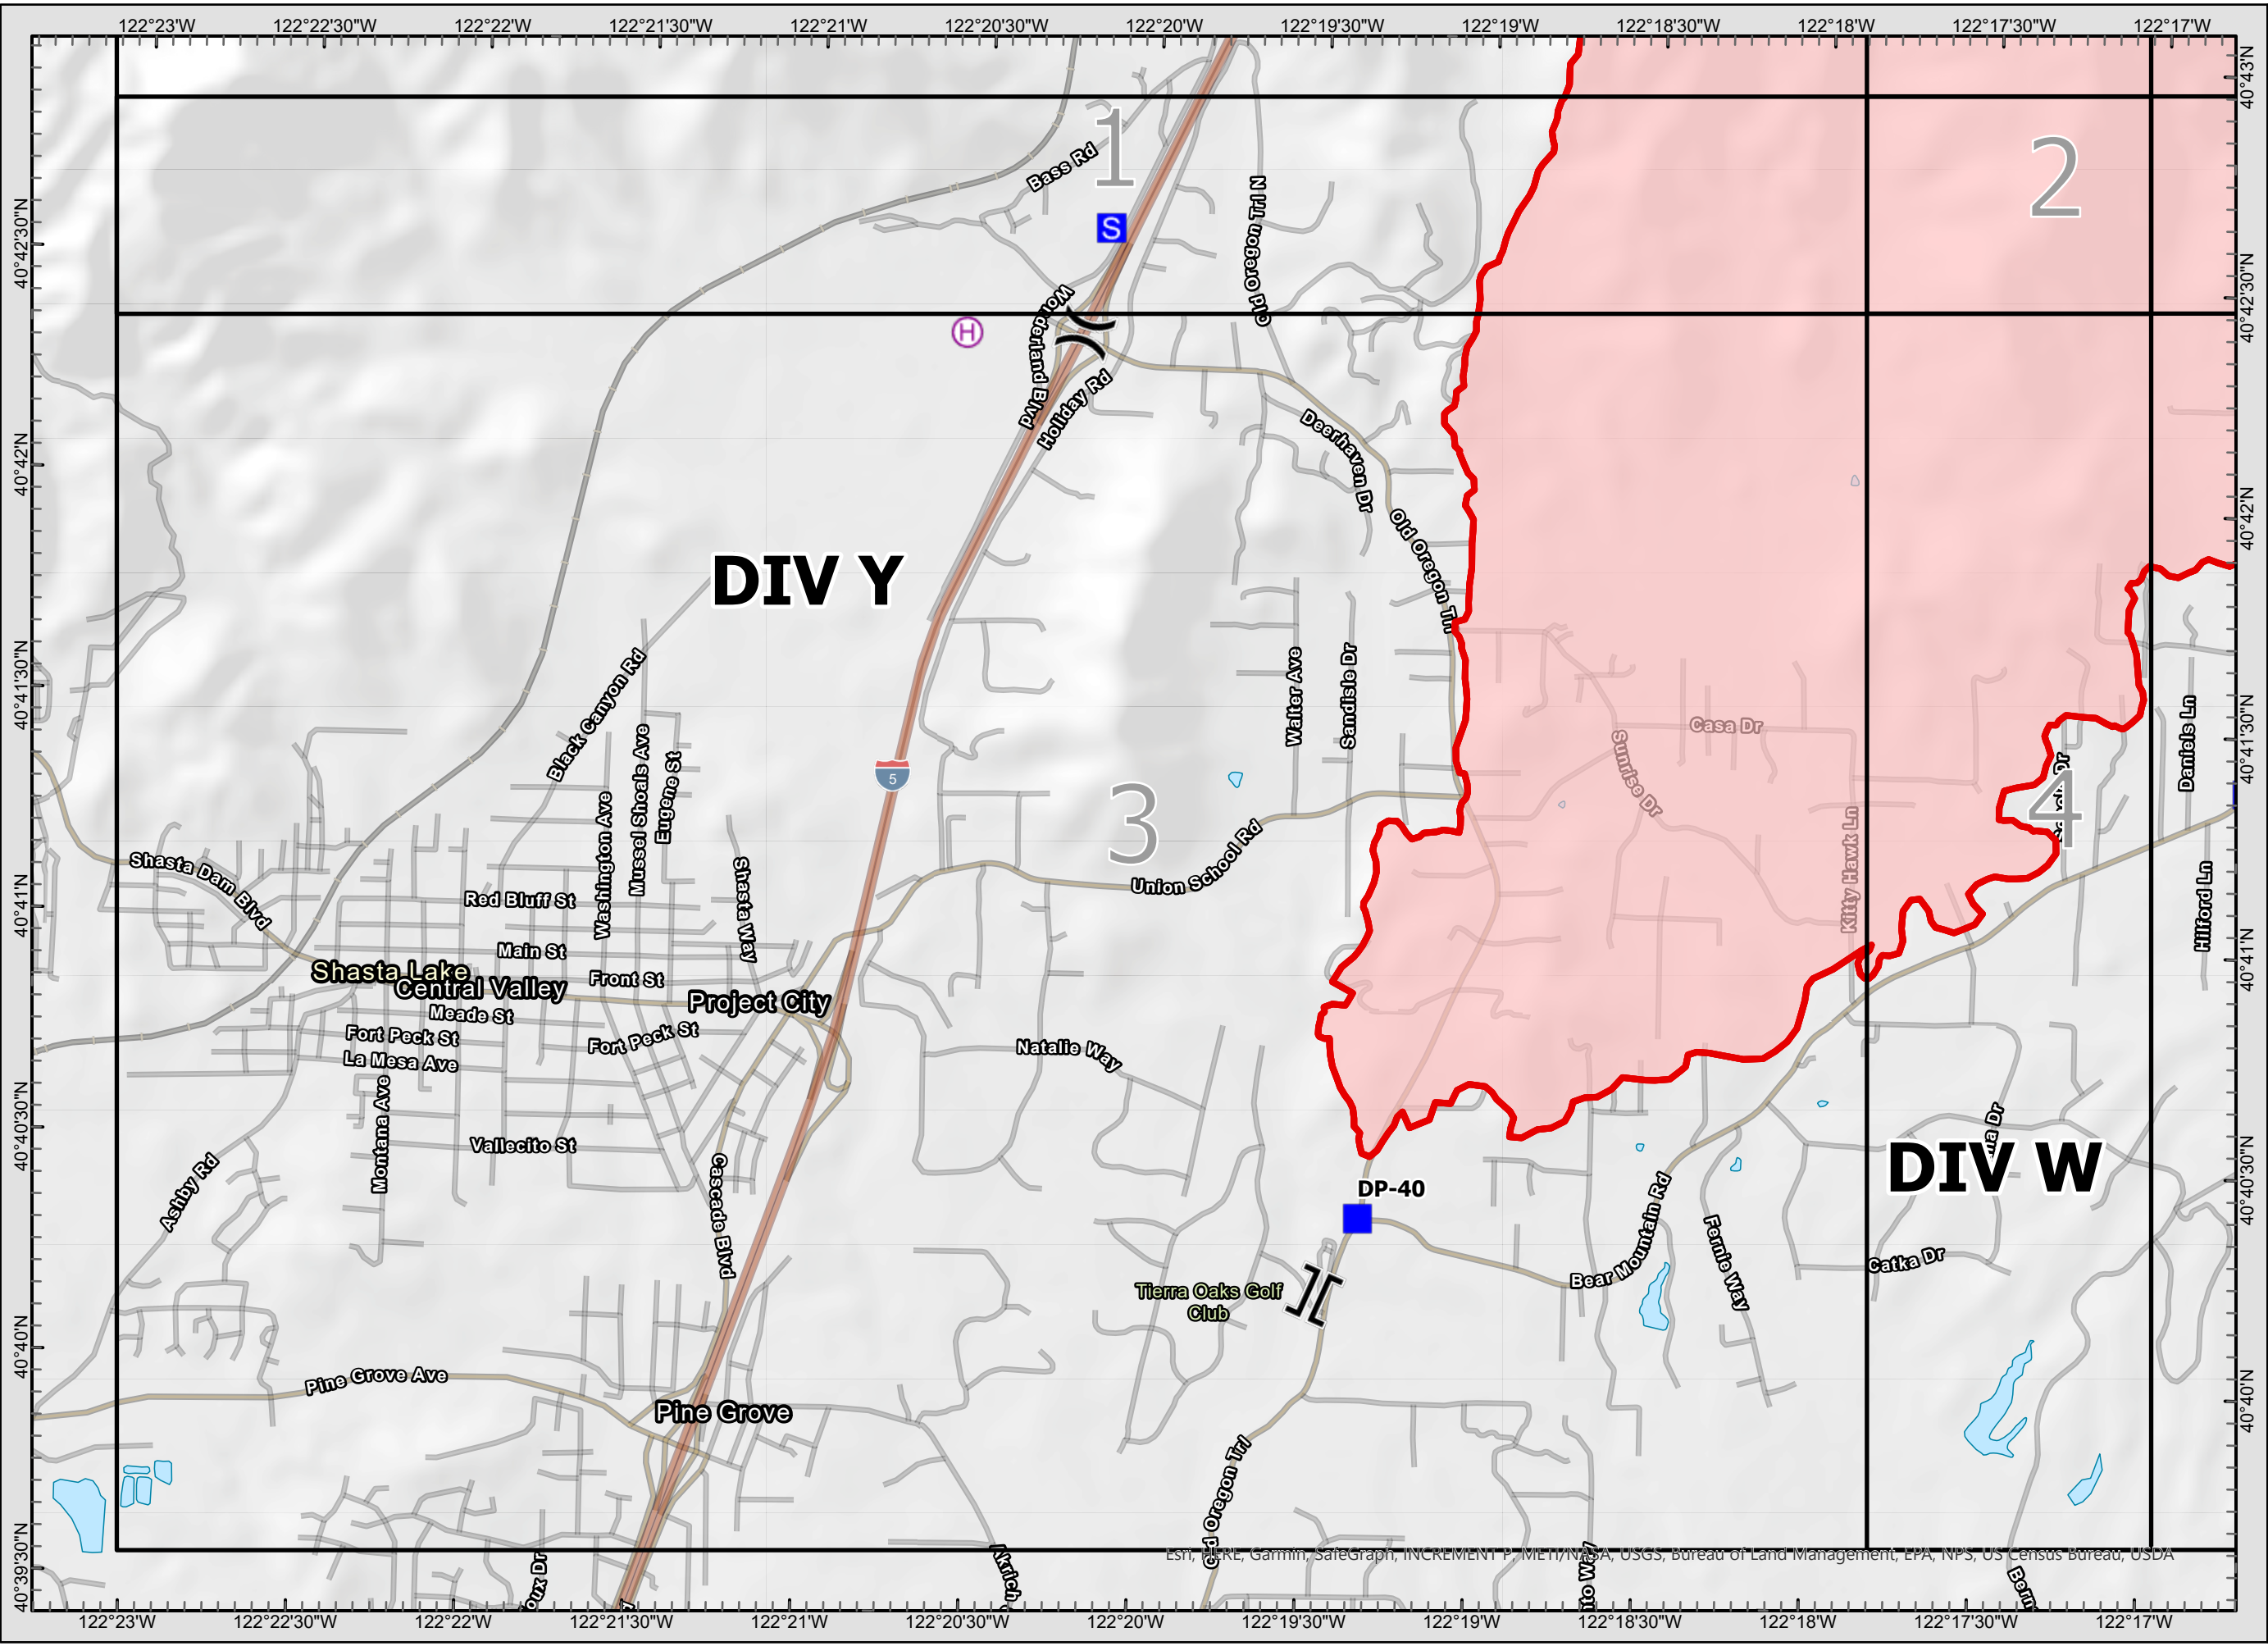

Fawn Incident
CA-SHU-010480
09/24/2021
IAP Map

Legend

- () Division
- [] Branch
- Completed Line
- Uncontrolled Fire Edge
- XXXXX Completed Dozer Line
- X• Proposed Dozer Line
- Drop Point
- ⊕ Helispot
- S Staging Area

Name
 9/24/2021 @ 00:13
 NAD83

Esri, HERE, Garmin, SafeGraph, METI/NASA, USGS, Bureau of Land Management, EPA, NPS, USDA

Fawn Incident
CA-SHU-010480
09/24/2021
IAP Map

- Legend**
- () Division
 - [] Branch
 - Completed Line
 - Uncontrolled Fire Edge
 - XXXXX Completed Dozer Line
 - X• Proposed Dozer Line
 - Drop Point
 - (H) Helispot
 - (S) Staging Area

Name
9/24/2021 @ 00:13
NAD83

Esri, HERE, Garmin, SafeGraph, INCREMENT P, IMG/IT/NASA, USGS, Bureau of Land Management, EPA, NPS, US Census Bureau, USDA

Fawn Incident
CA-SHU-010480
09/24/2021
IAP Map

- Legend**
- () Division
 - [] Branch
 - Completed Line
 - Uncontrolled Fire Edge
 - XXXXX Completed Dozer Line
 - X • Proposed Dozer Line
 - Drop Point
 - (H) Helispot
 - (S) Staging Area

Name
9/24/2021 @ 00:13
NAD83

Source: HERE, Garmin, SafeGraph, INCREMENT P, IMG1/NASA, USGS, Bureau of Land Management, EPA, NPS, US Census Bureau, USDA

Fawn Incident
CA-SHU-010480
09/24/2021
IAP Map

Legend