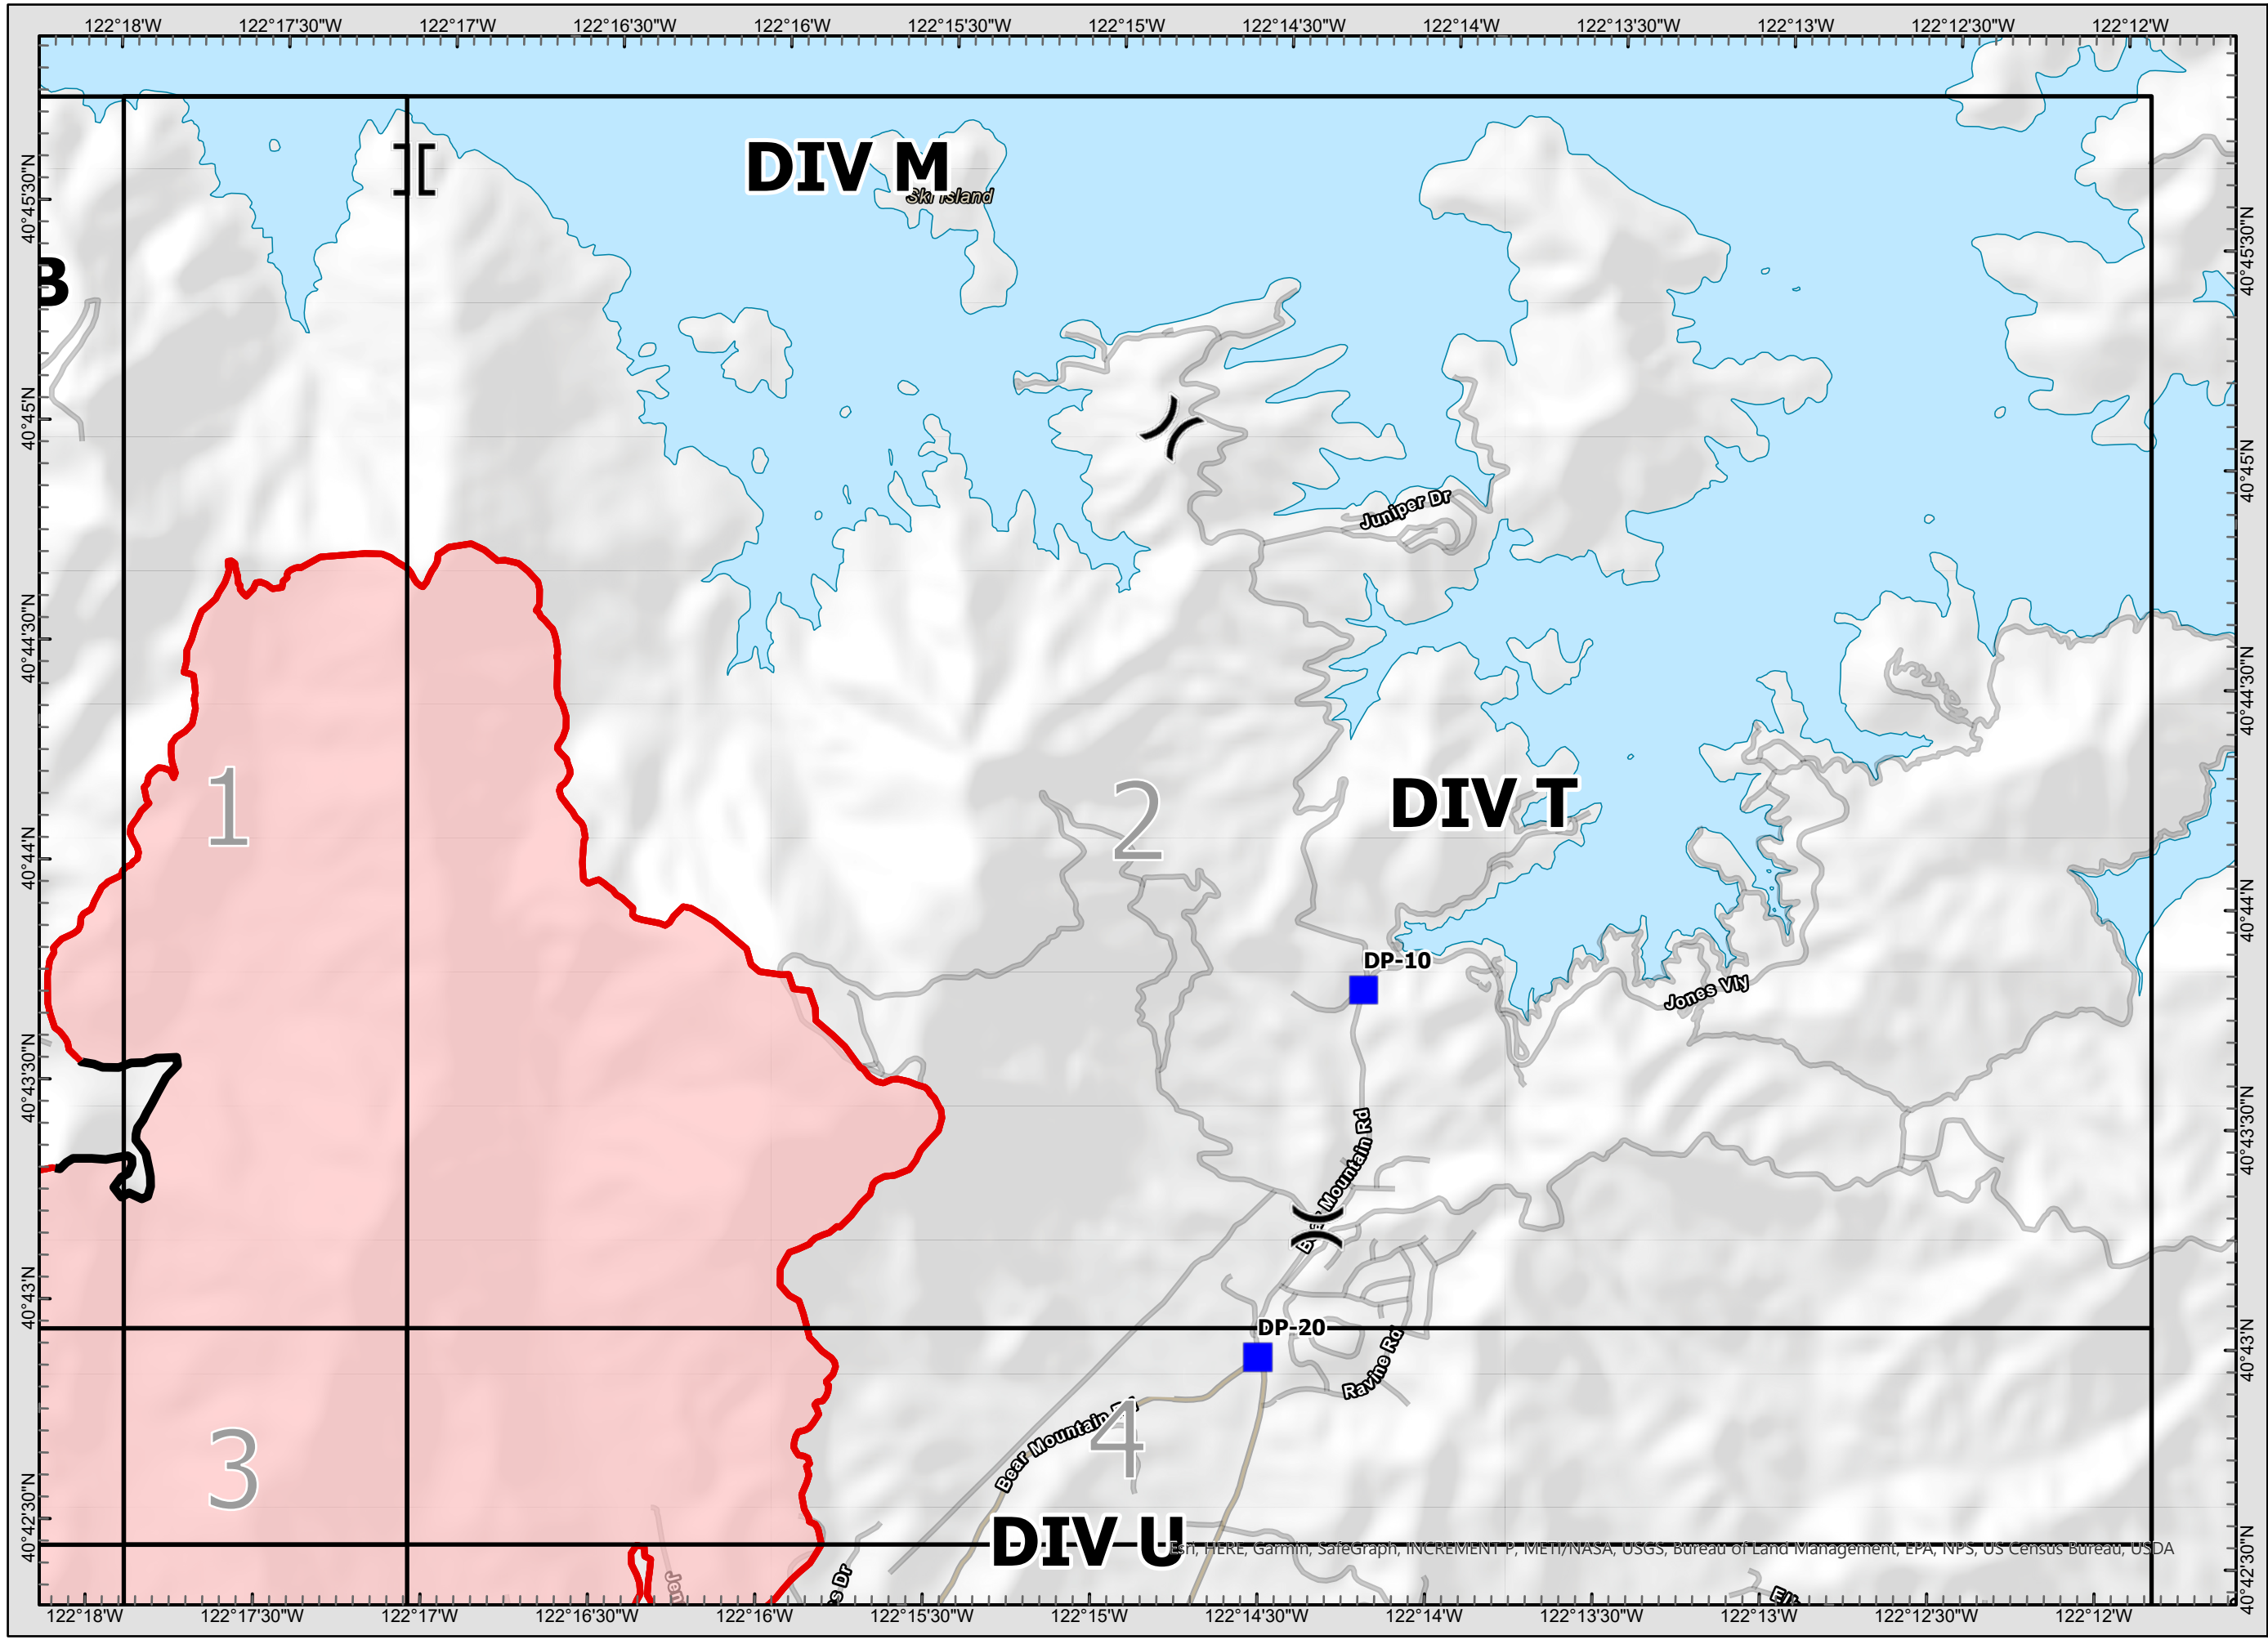

Fawn Incident
CA-SHU-010480
09/24/2021
IAP Map

Legend

- () Division
- [] Branch
- Completed Line
- Uncontrolled Fire Edge
- XXXXX Completed Dozer Line
- X• Proposed Dozer Line
- Drop Point
- ⊕ Helispot
- S Staging Area

Name
 9/24/2021 @ 00:13
 NAD83

Esri, HERE, Garmin, SafeGraph, METI/NASA, USGS, Bureau of Land Management, EPA, NPS, USDA

Fawn Incident
CA-SHU-010480
09/24/2021
IAP Map

- Legend**
- () Division
 - [] Branch
 - Completed Line
 - Uncontrolled Fire Edge
 - XXXXX Completed Dozer Line
 - X• Proposed Dozer Line
 - Drop Point
 - (H) Helispot
 - (S) Staging Area

Name
9/24/2021 @ 00:13
NAD83

Esri, HERE, Garmin, SafeGraph, INCREMENT P, IMG/IT/NASA, USGS, Bureau of Land Management, EPA, NPS, US Census Bureau, USDA

Fawn Incident
CA-SHU-010480
09/24/2021
IAP Map

- Legend**
- () Division
 - [] Branch
 - Completed Line
 - Uncontrolled Fire Edge
 - XXXXX Completed Dozer Line
 - X • Proposed Dozer Line
 - Drop Point
 - (H) Helispot
 - (S) Staging Area

Name
9/24/2021 @ 00:13
NAD83

Source: HERE, Garmin, SafeGraph, INCREMENT P, IMG1/NASA, USGS, Bureau of Land Management, EPA, NPS, US Census Bureau, USDA

Fawn Incident
CA-SHU-010480
09/24/2021
IAP Map

Legend