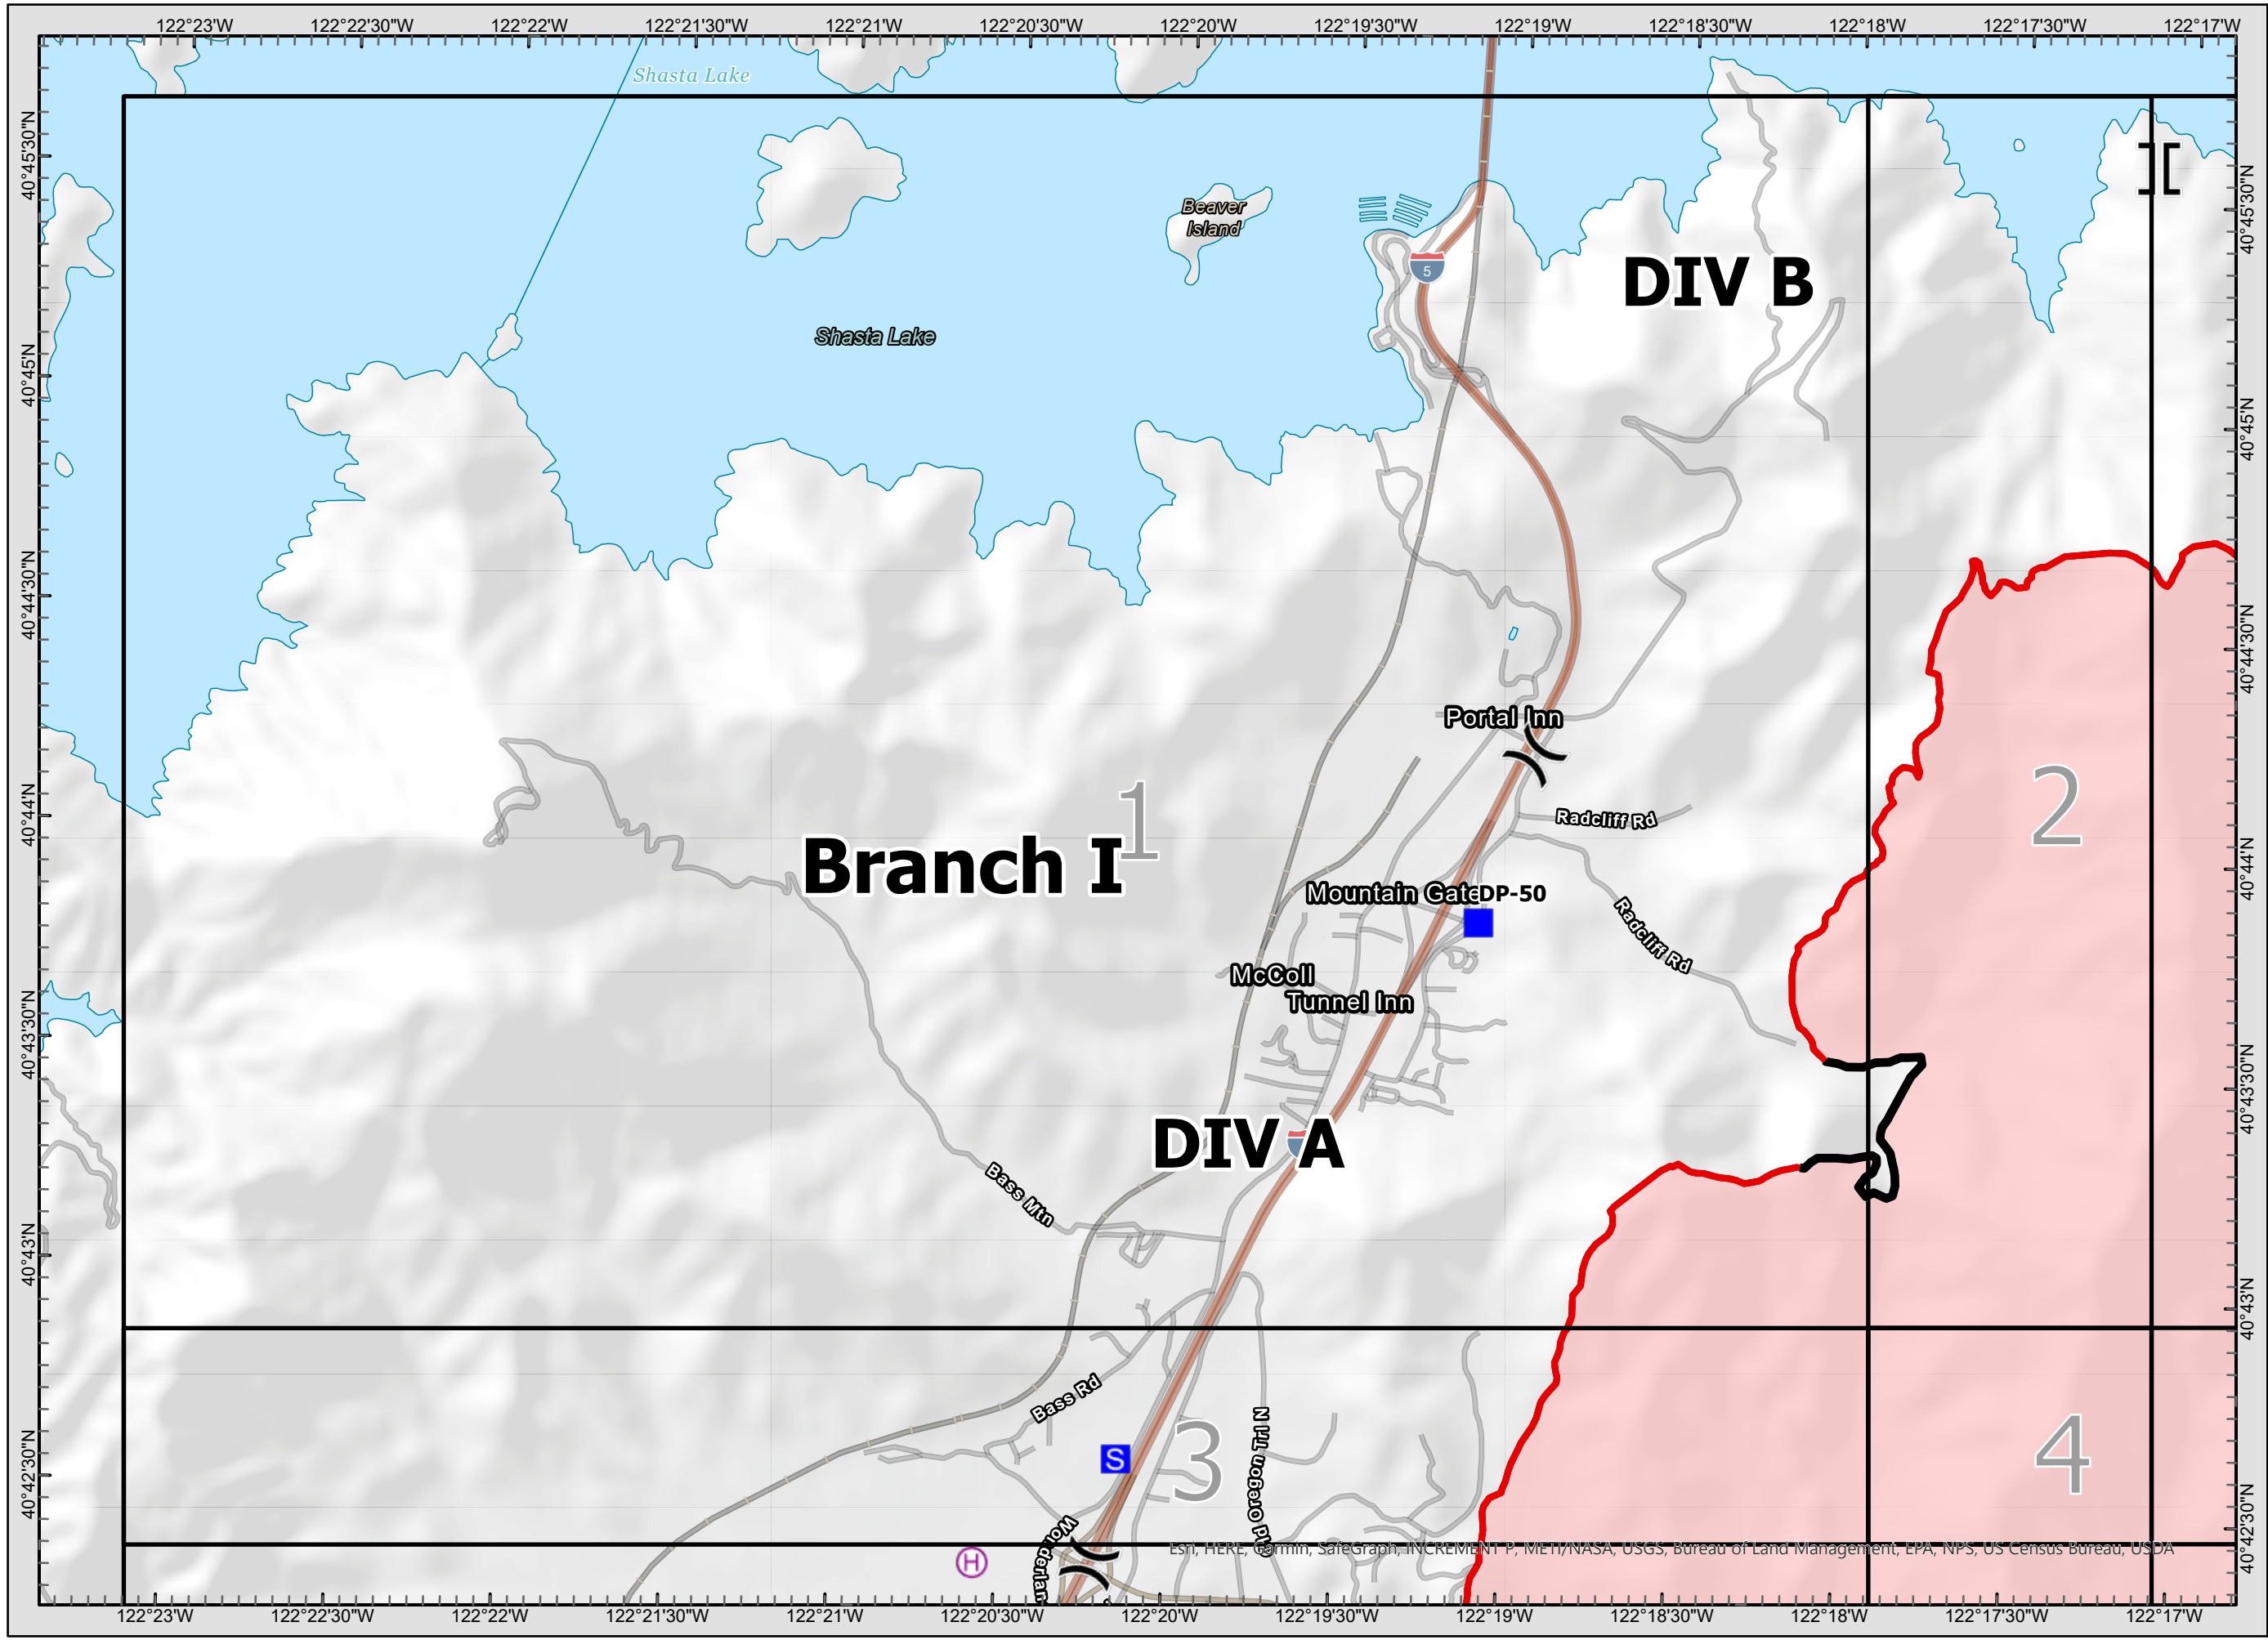

Fawn Incident
CA-SHU-010480
09/24/2021
IAP Map

Legend

- () Division
- [] Branch
- Completed Line
- Uncontrolled Fire Edge
- XXXXX Completed Dozer Line
- X• Proposed Dozer Line
- Drop Point
- ⊕ Helispot
- S Staging Area

Name
 9/24/2021 @ 00:13
 NAD83

Esri, HERE, Garmin, SafeGraph, METI/NASA, USGS, Bureau of Land Management, EPA, NPS, USDA

Fawn Incident
CA-SHU-010480
09/24/2021
IAP Map

- Legend**
- () Division
 - [] Branch
 - Completed Line
 - Uncontrolled Fire Edge
 - XXXXX Completed Dozer Line
 - X• Proposed Dozer Line
 - Drop Point
 - (H) Helispot
 - (S) Staging Area

Name
9/24/2021 @ 00:13
NAD83

Esri, HERE, Garmin, SafeGraph, INCREMENT P, IMG/IT/NASA, USGS, Bureau of Land Management, EPA, NPS, US Census Bureau, USDA

Fawn Incident
CA-SHU-010480
09/24/2021
IAP Map

- Legend**
- () Division
 - [] Branch
 - Completed Line
 - Uncontrolled Fire Edge
 - XXXXX Completed Dozer Line
 - X • Proposed Dozer Line
 - Drop Point
 - (H) Helispot
 - (S) Staging Area

Fawn Incident
CA-SHU-010480
09/24/2021
IAP Map

Legend

- Division
- Branch
- Completed Line
- Uncontrolled Fire Edge
- Completed Dozer Line
- Proposed Dozer Line
- Drop Point
- Helispot
- Staging Area

Name
 9/24/2021 @ 00:14
 MAD83