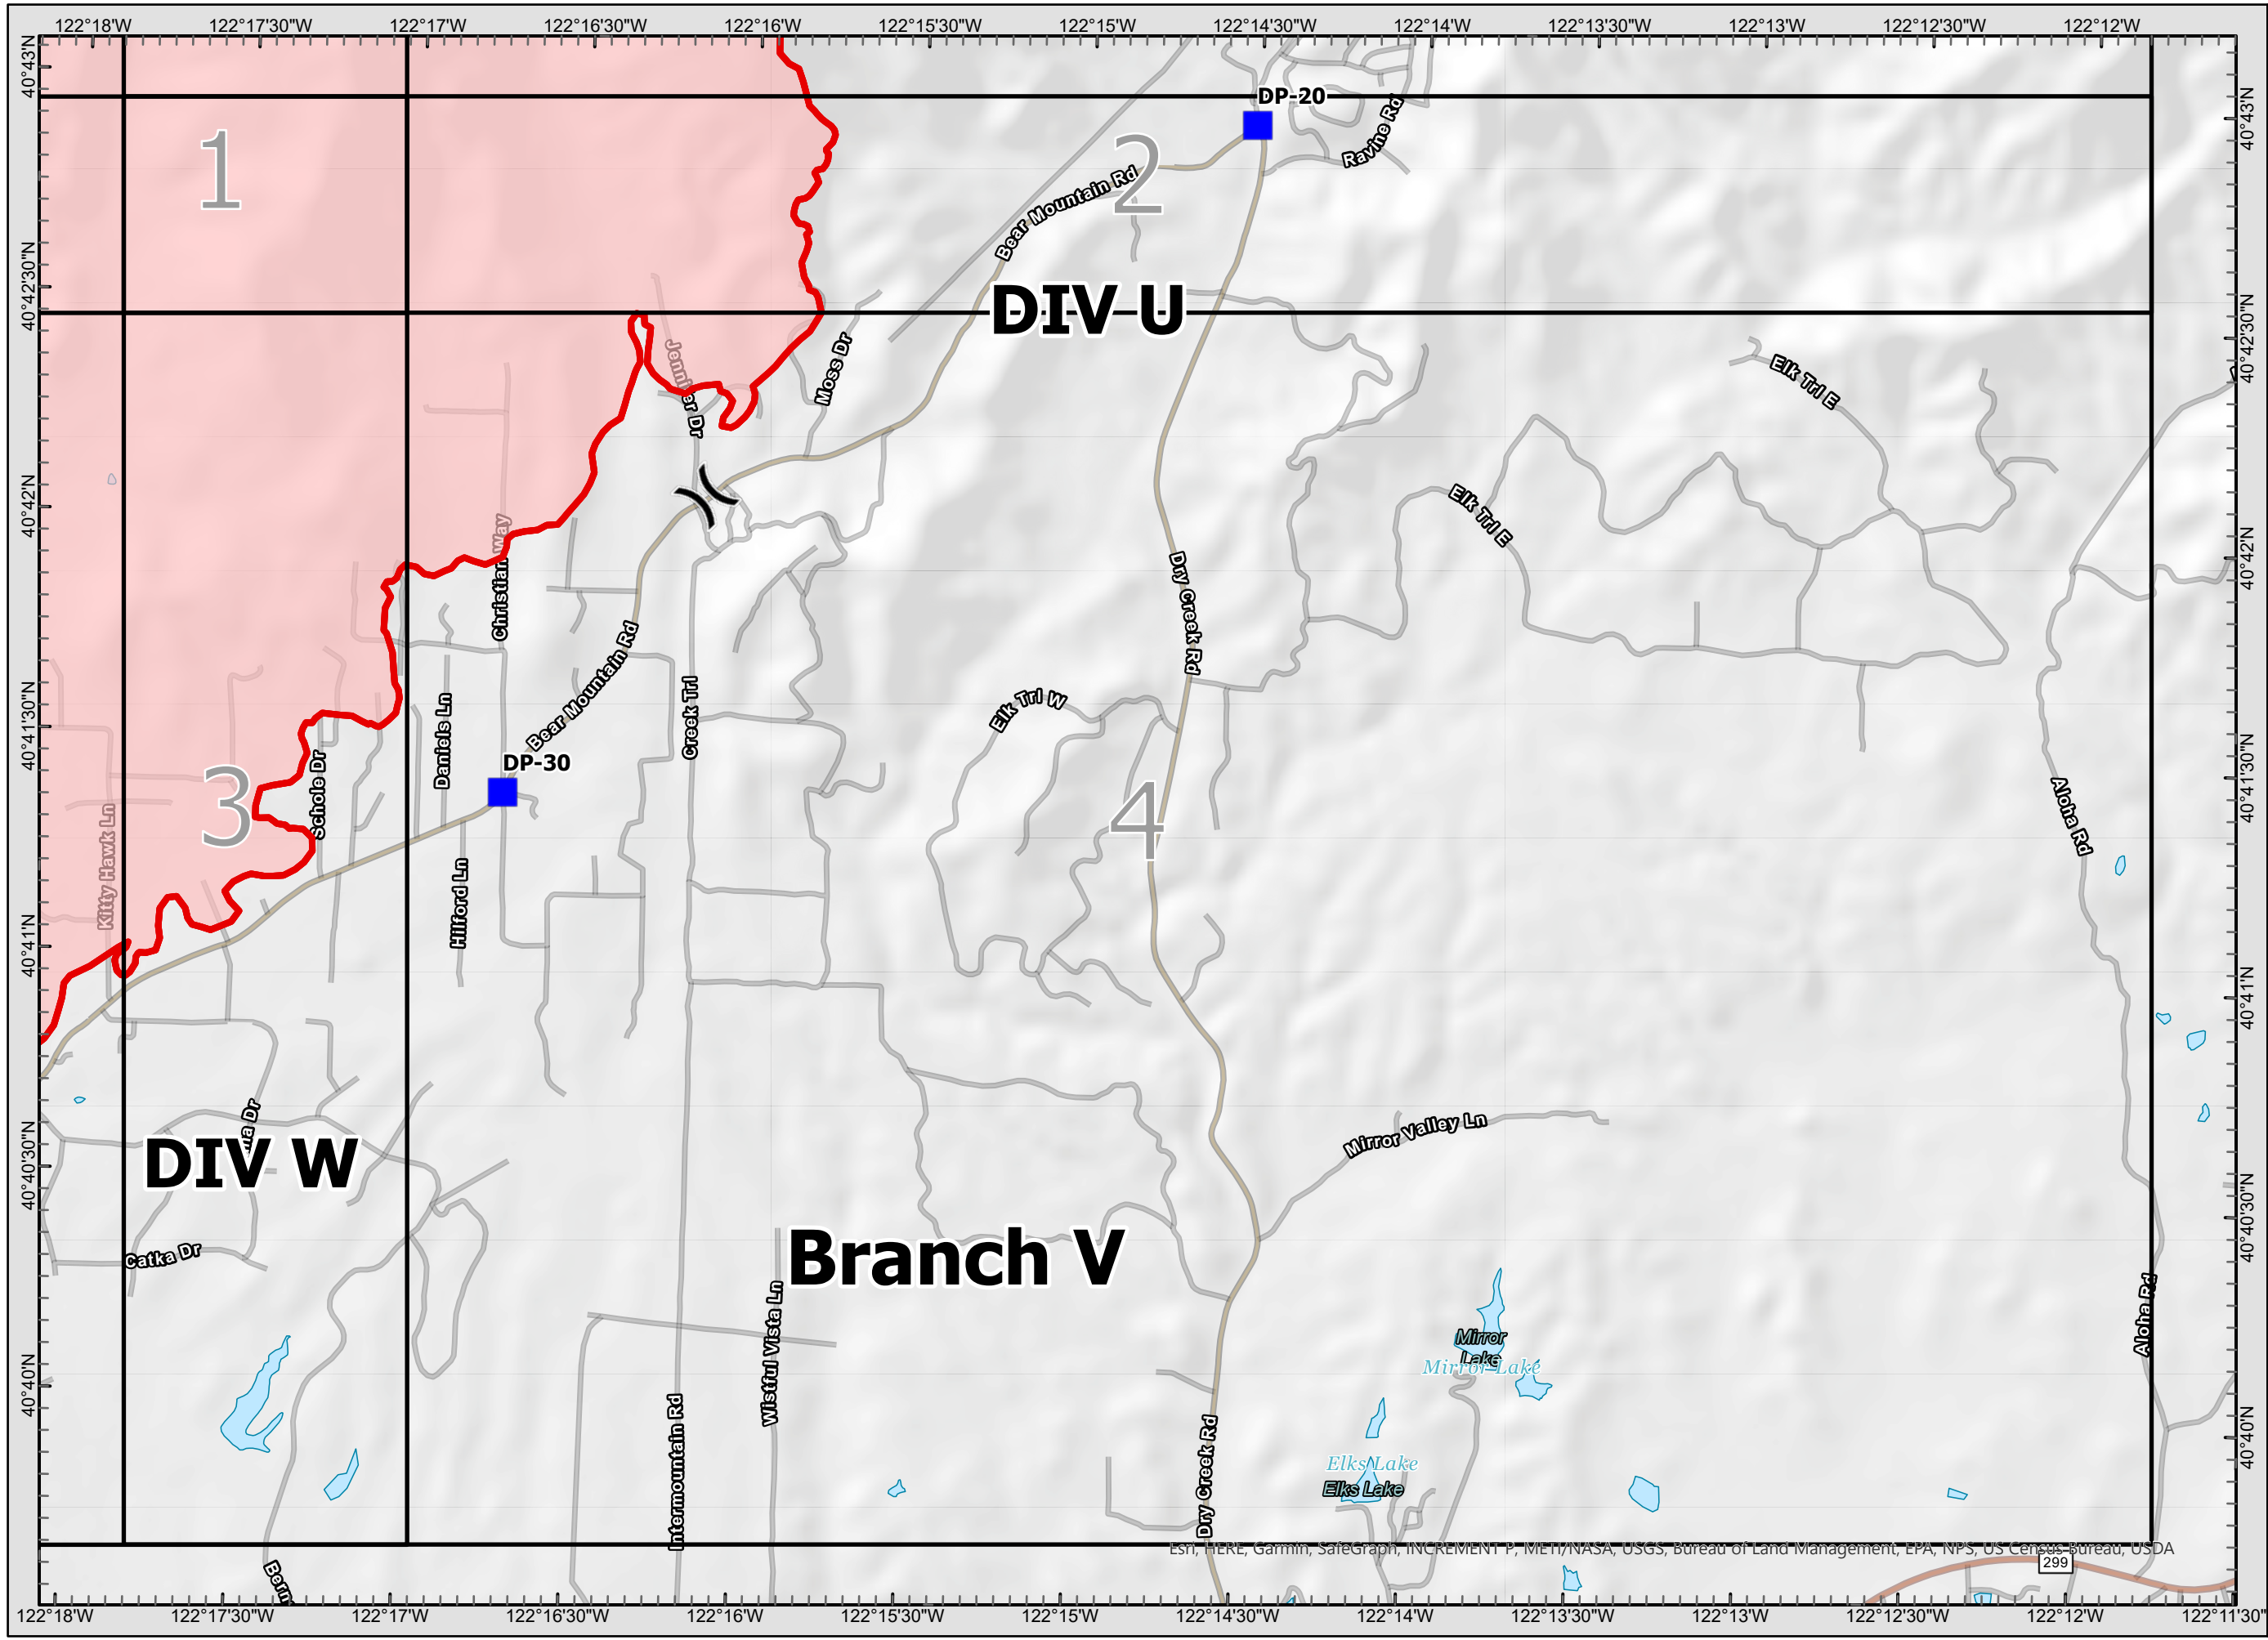

Name
9/24/2021 @ 00:13
NAD83

Esri, HERE, Garmin, SafeGraph, INCREMENT P, IMG/IT/NASA, USGS, Bureau of Land Management, EPA, NPS, US Census Bureau, USDA

Fawn Incident
CA-SHU-010480
09/24/2021
IAP Map

- Legend**
- () Division
 - [] Branch
 - Completed Line
 - Uncontrolled Fire Edge
 - XXXXX Completed Dozer Line
 - X • Proposed Dozer Line
 - Drop Point
 - (H) Helispot
 - (S) Staging Area

Name
9/24/2021 @ 00:13
NAD83

Source: HERE, Garmin, SafeGraph, INCREMENT P, IMG1/NASA, USGS, Bureau of Land Management, EPA, NPS, US Census Bureau, USDA

Fawn Incident
CA-SHU-010480
09/24/2021
IAP Map

Legend

- () Division
- [] Branch
- Completed Line
- Uncontrolled Fire Edge
- XXXXX Completed Dozer Line
- X • Proposed Dozer Line
- Drop Point
- (H) Helispot
- (S) Staging Area

Name
 9/24/2021 @ 00:13
 NAD83

Esri, HERE, Garmin, SafeGraph, INCREMENT P, IMG, NAVTEQ, USGS, Bureau of Land Management, EPA, NPS, US Census Bureau, USDA

Fawn Incident
CA-SHU-010480
09/24/2021
IAP Map

Legend

- Division
- Branch
- Completed Line
- Uncontrolled Fire Edge
- Completed Dozer Line
- Proposed Dozer Line
- Drop Point
- Helispot
- Staging Area

Name
 9/24/2021 @ 00:14
 MAD83