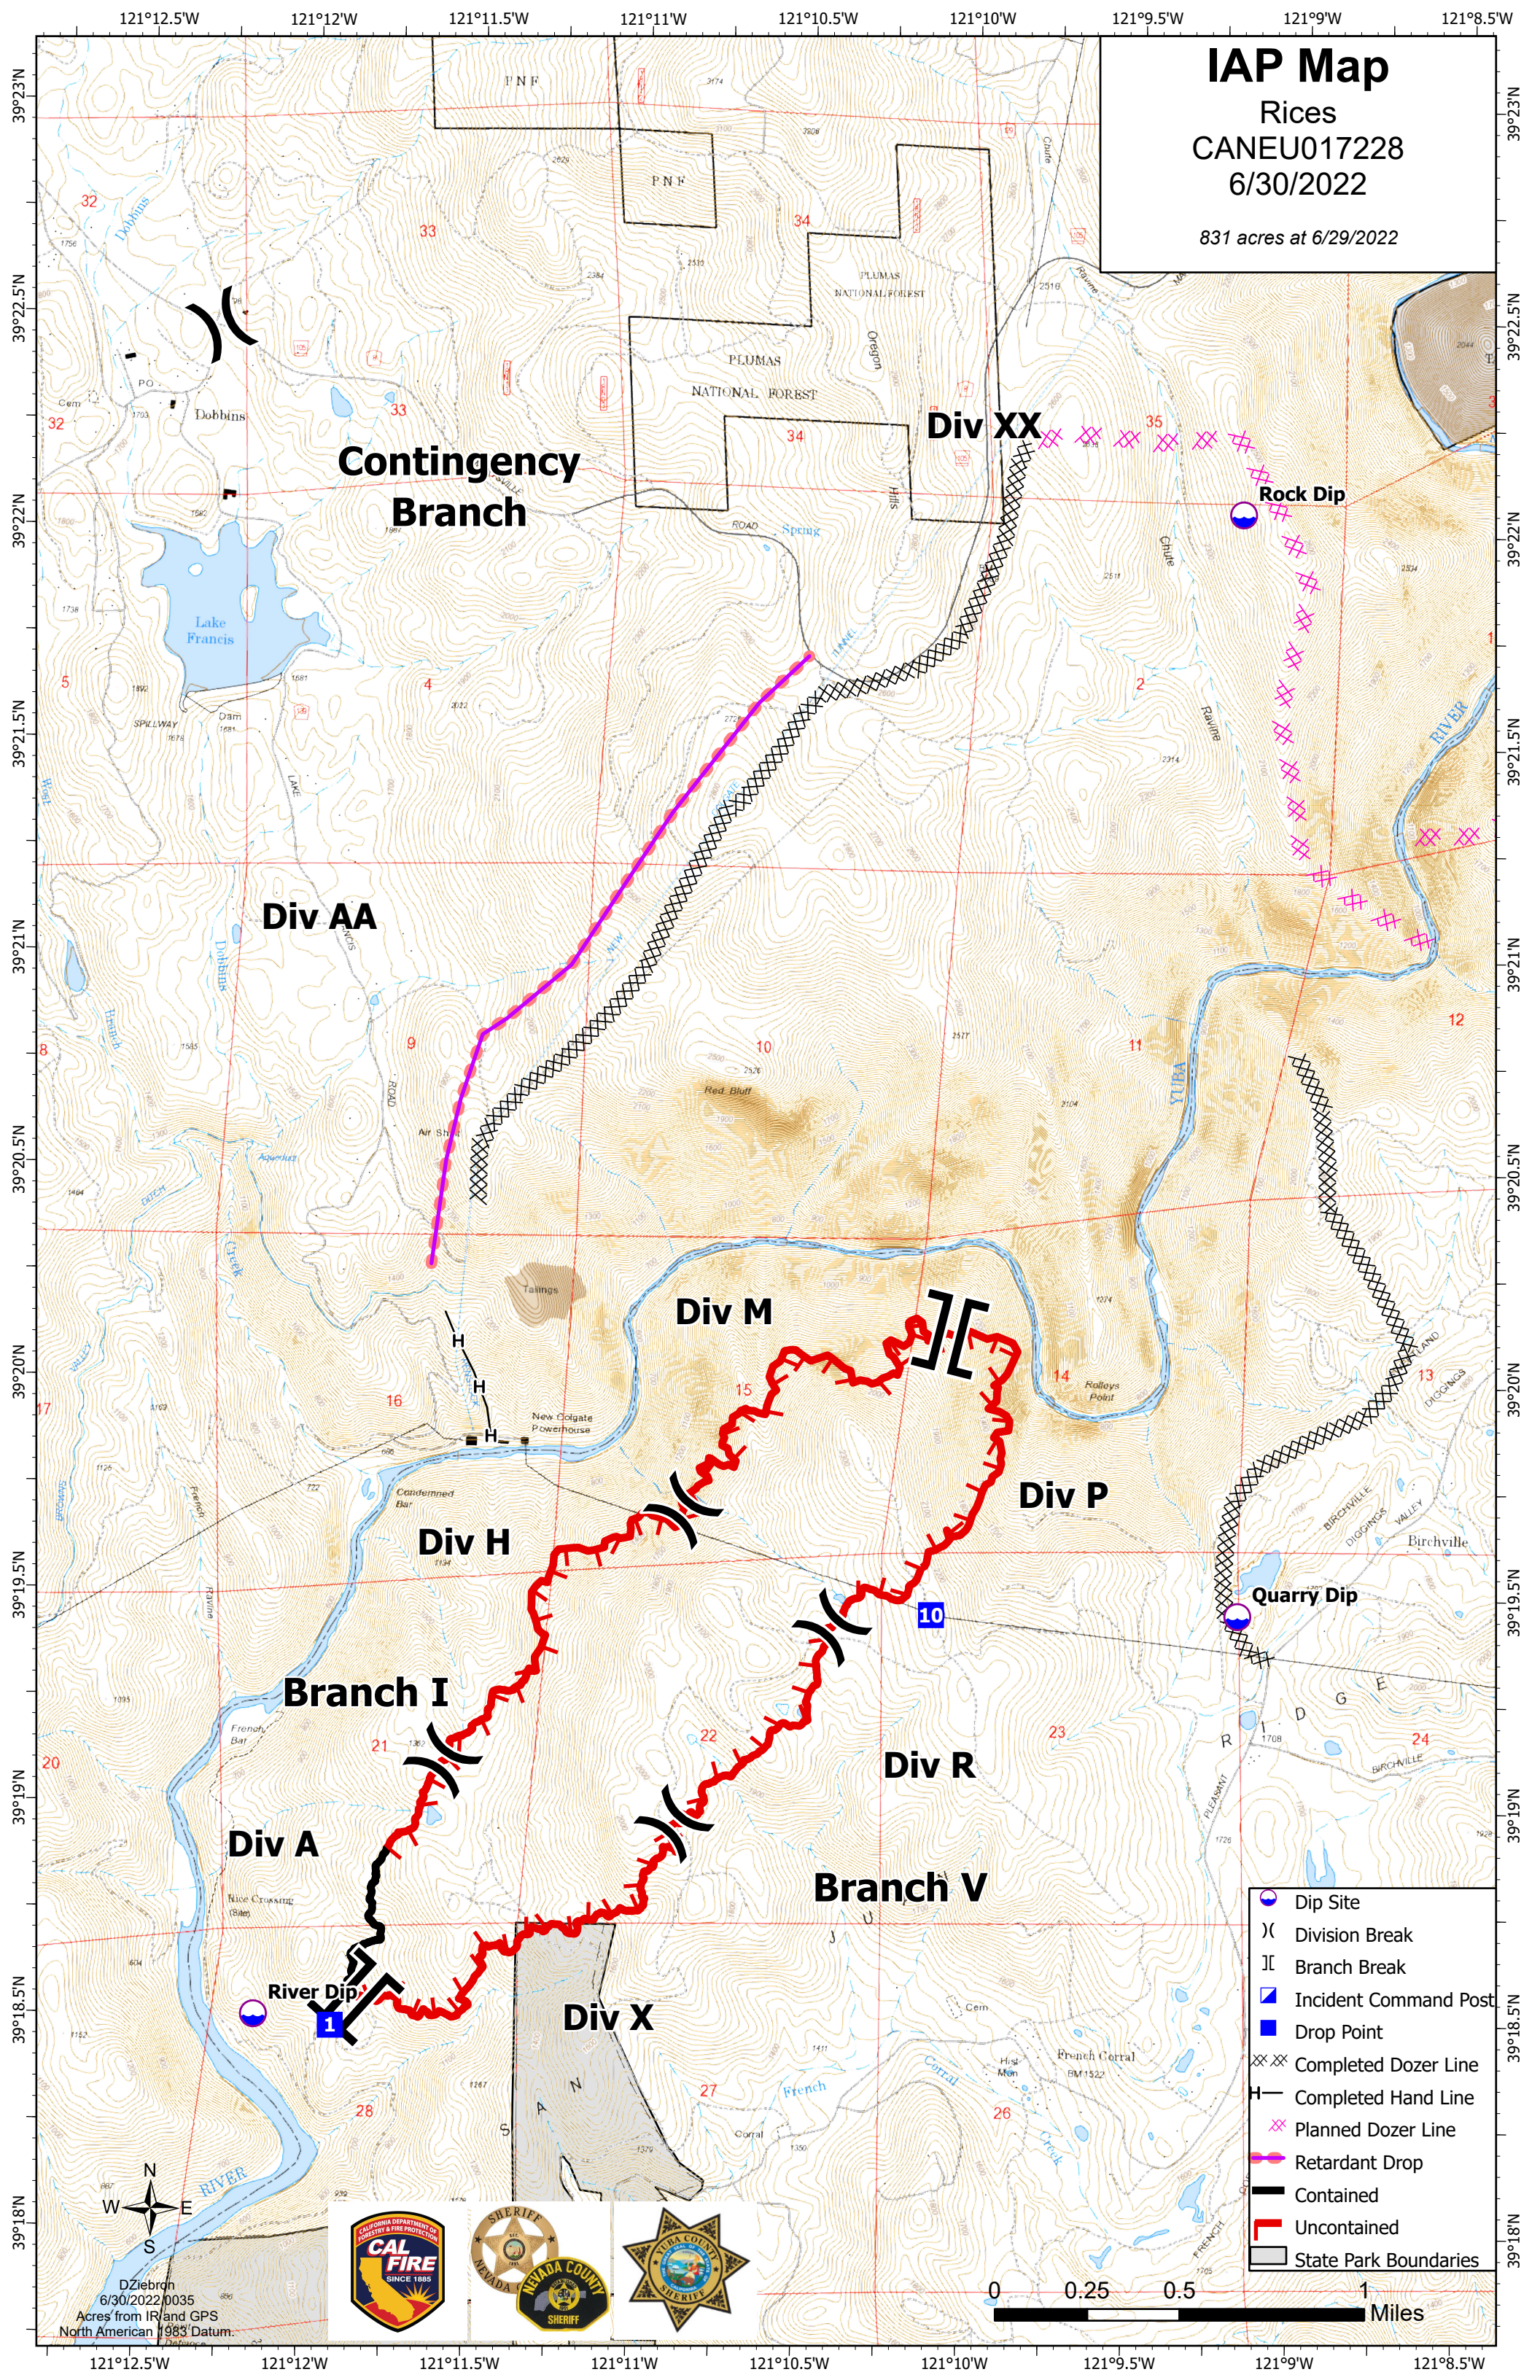

IAP Map

Rices
CANEU017228
6/30/2022

831 acres at 6/29/2022

- Dip Site
- Division Break
- Branch Break
- Incident Command Post
- Drop Point
- Completed Dozer Line
- Completed Hand Line
- Planned Dozer Line
- Retardant Drop
- Contained
- Uncontained
- State Park Boundaries

0 0.25 0.5 1 Miles

DZiebron
6/30/2022 0035
Acres from IRland GPS
North American 1983 Datum