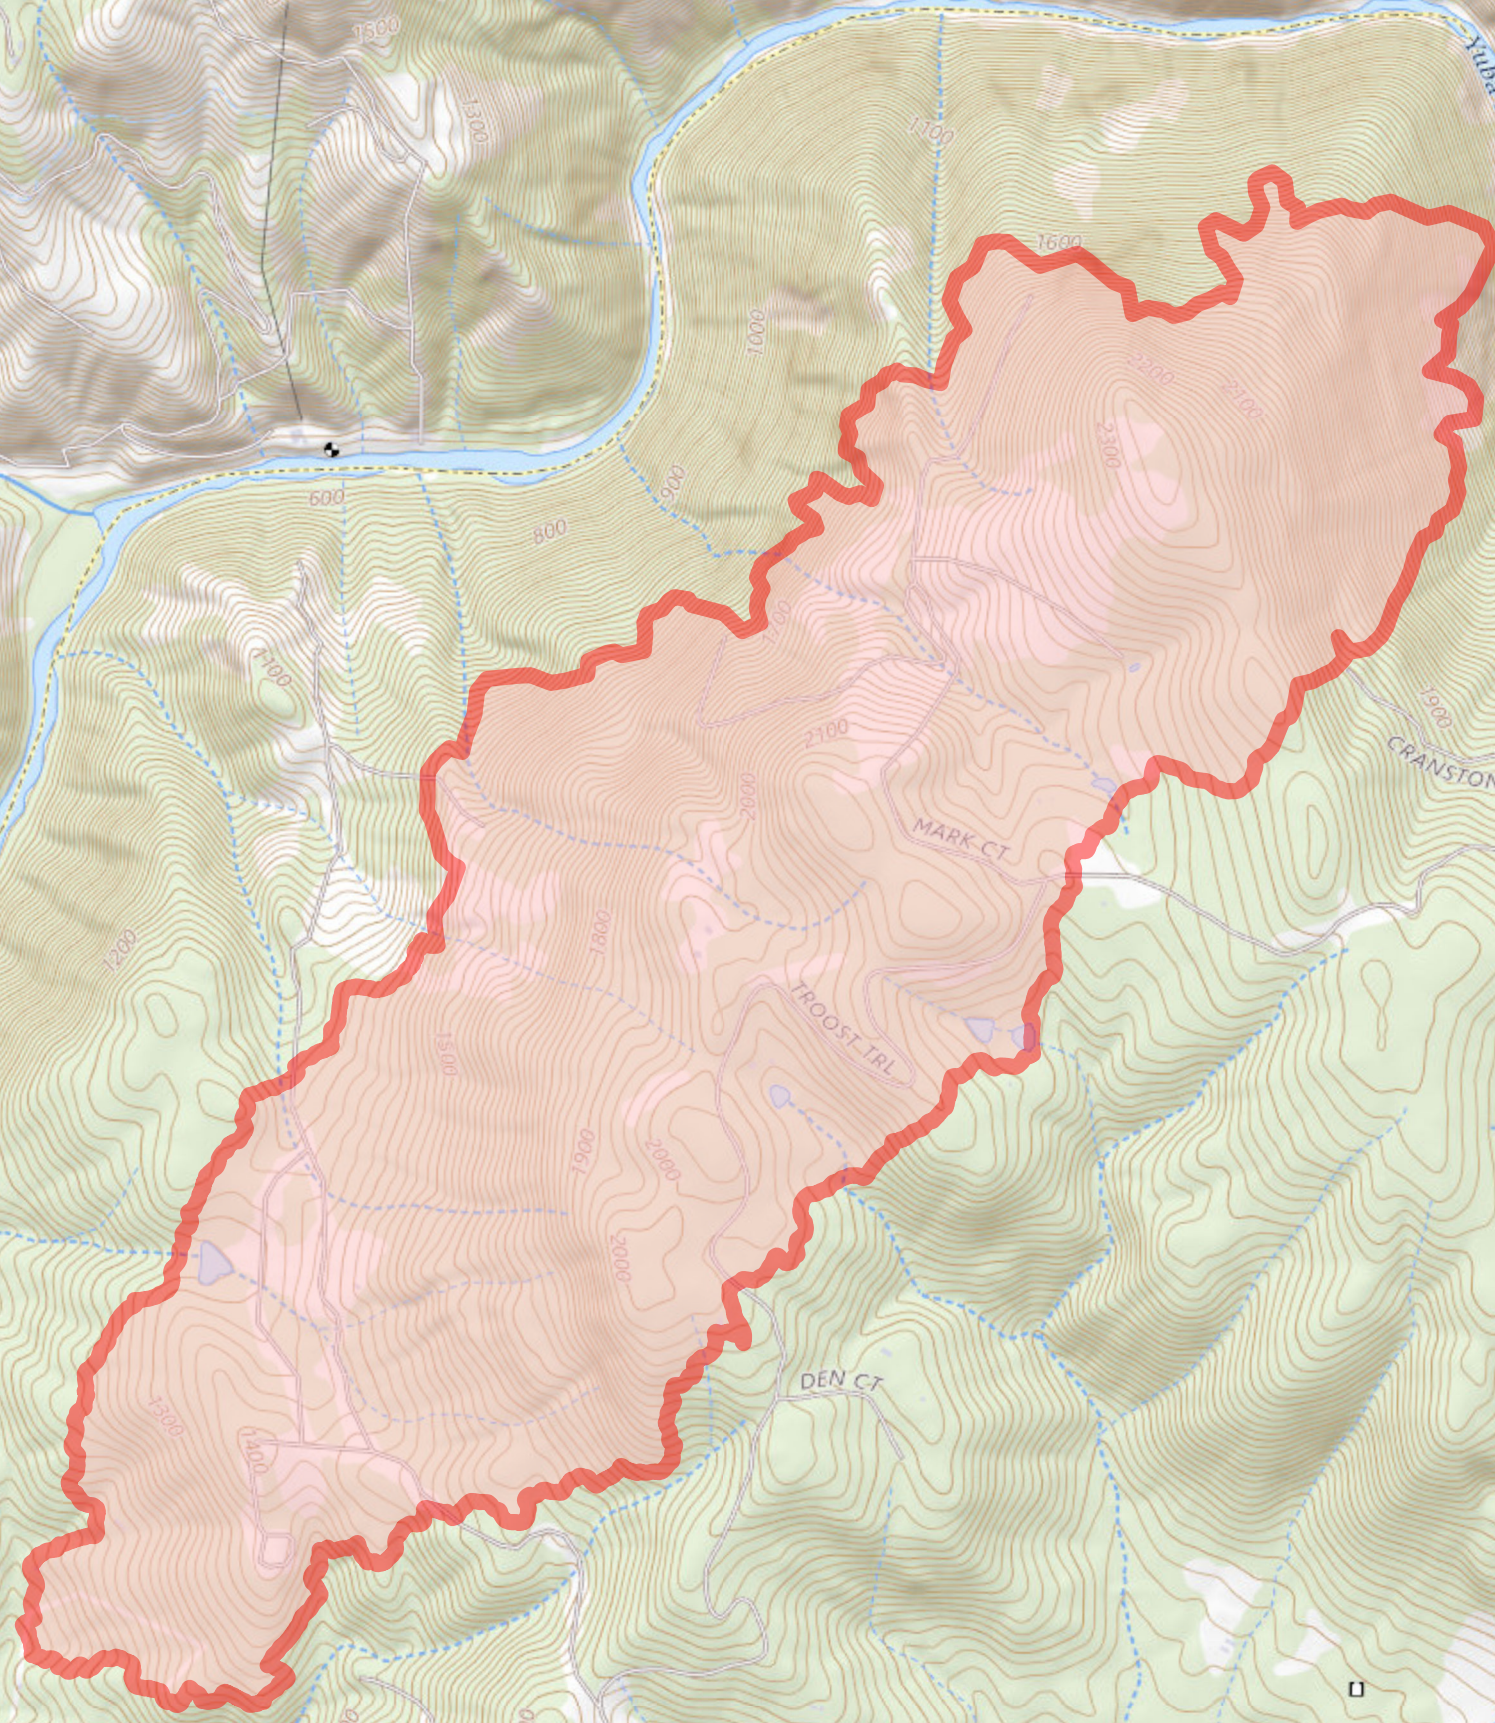

PIO Map

Rices
CANEU017228
6/30/2022

831 acres at 6/29/2022

CALIFORNIA

0 0.25 0.5 1 Miles Lake Willwood
©Zabron
6/30/2022 01:13
Acres from ES and GPS
North American 1983 Datum: Lat/Long Grid