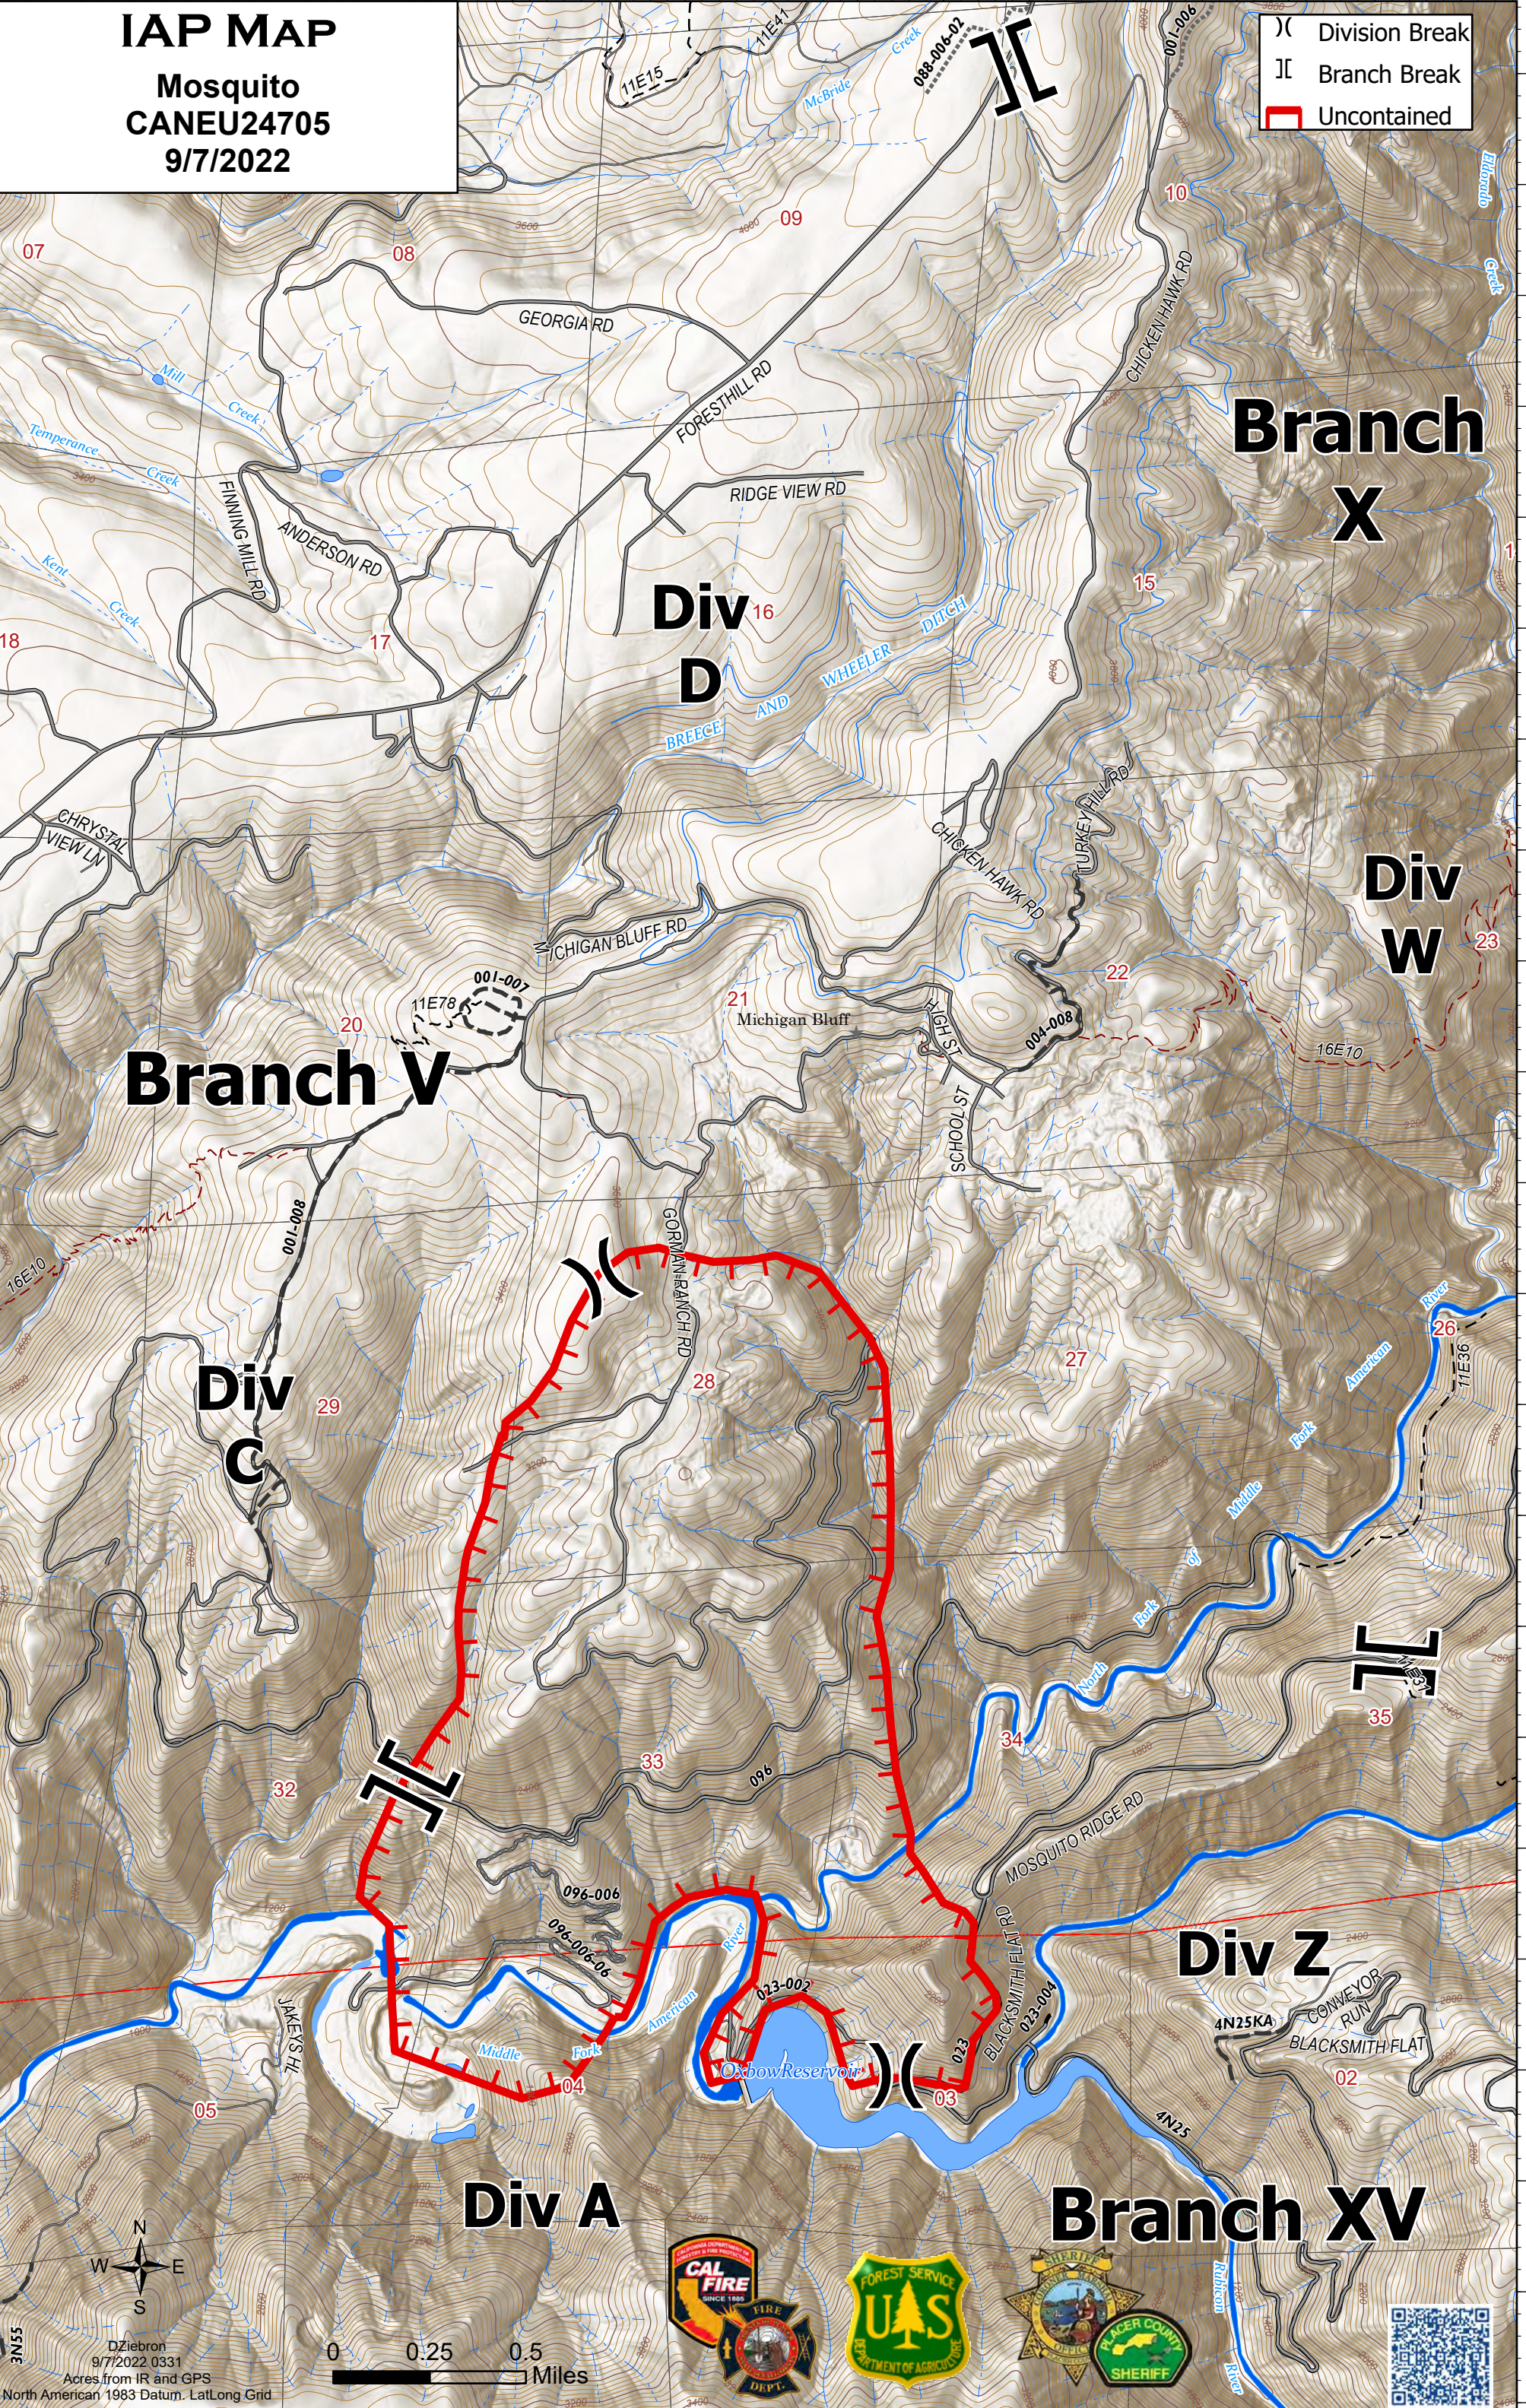

IAP MAP

Mosquito
CANEU24705
9/7/2022

- (X) Division Break
- (||) Branch Break
- Uncontained

Branch X

Div D

Div W

Branch V

Div C

Div Z

Div A

Branch XV

DZiebron
9/7/2022 0331
Acres from IR and GPS
North American 1983 Datum, Lat/Long Grid