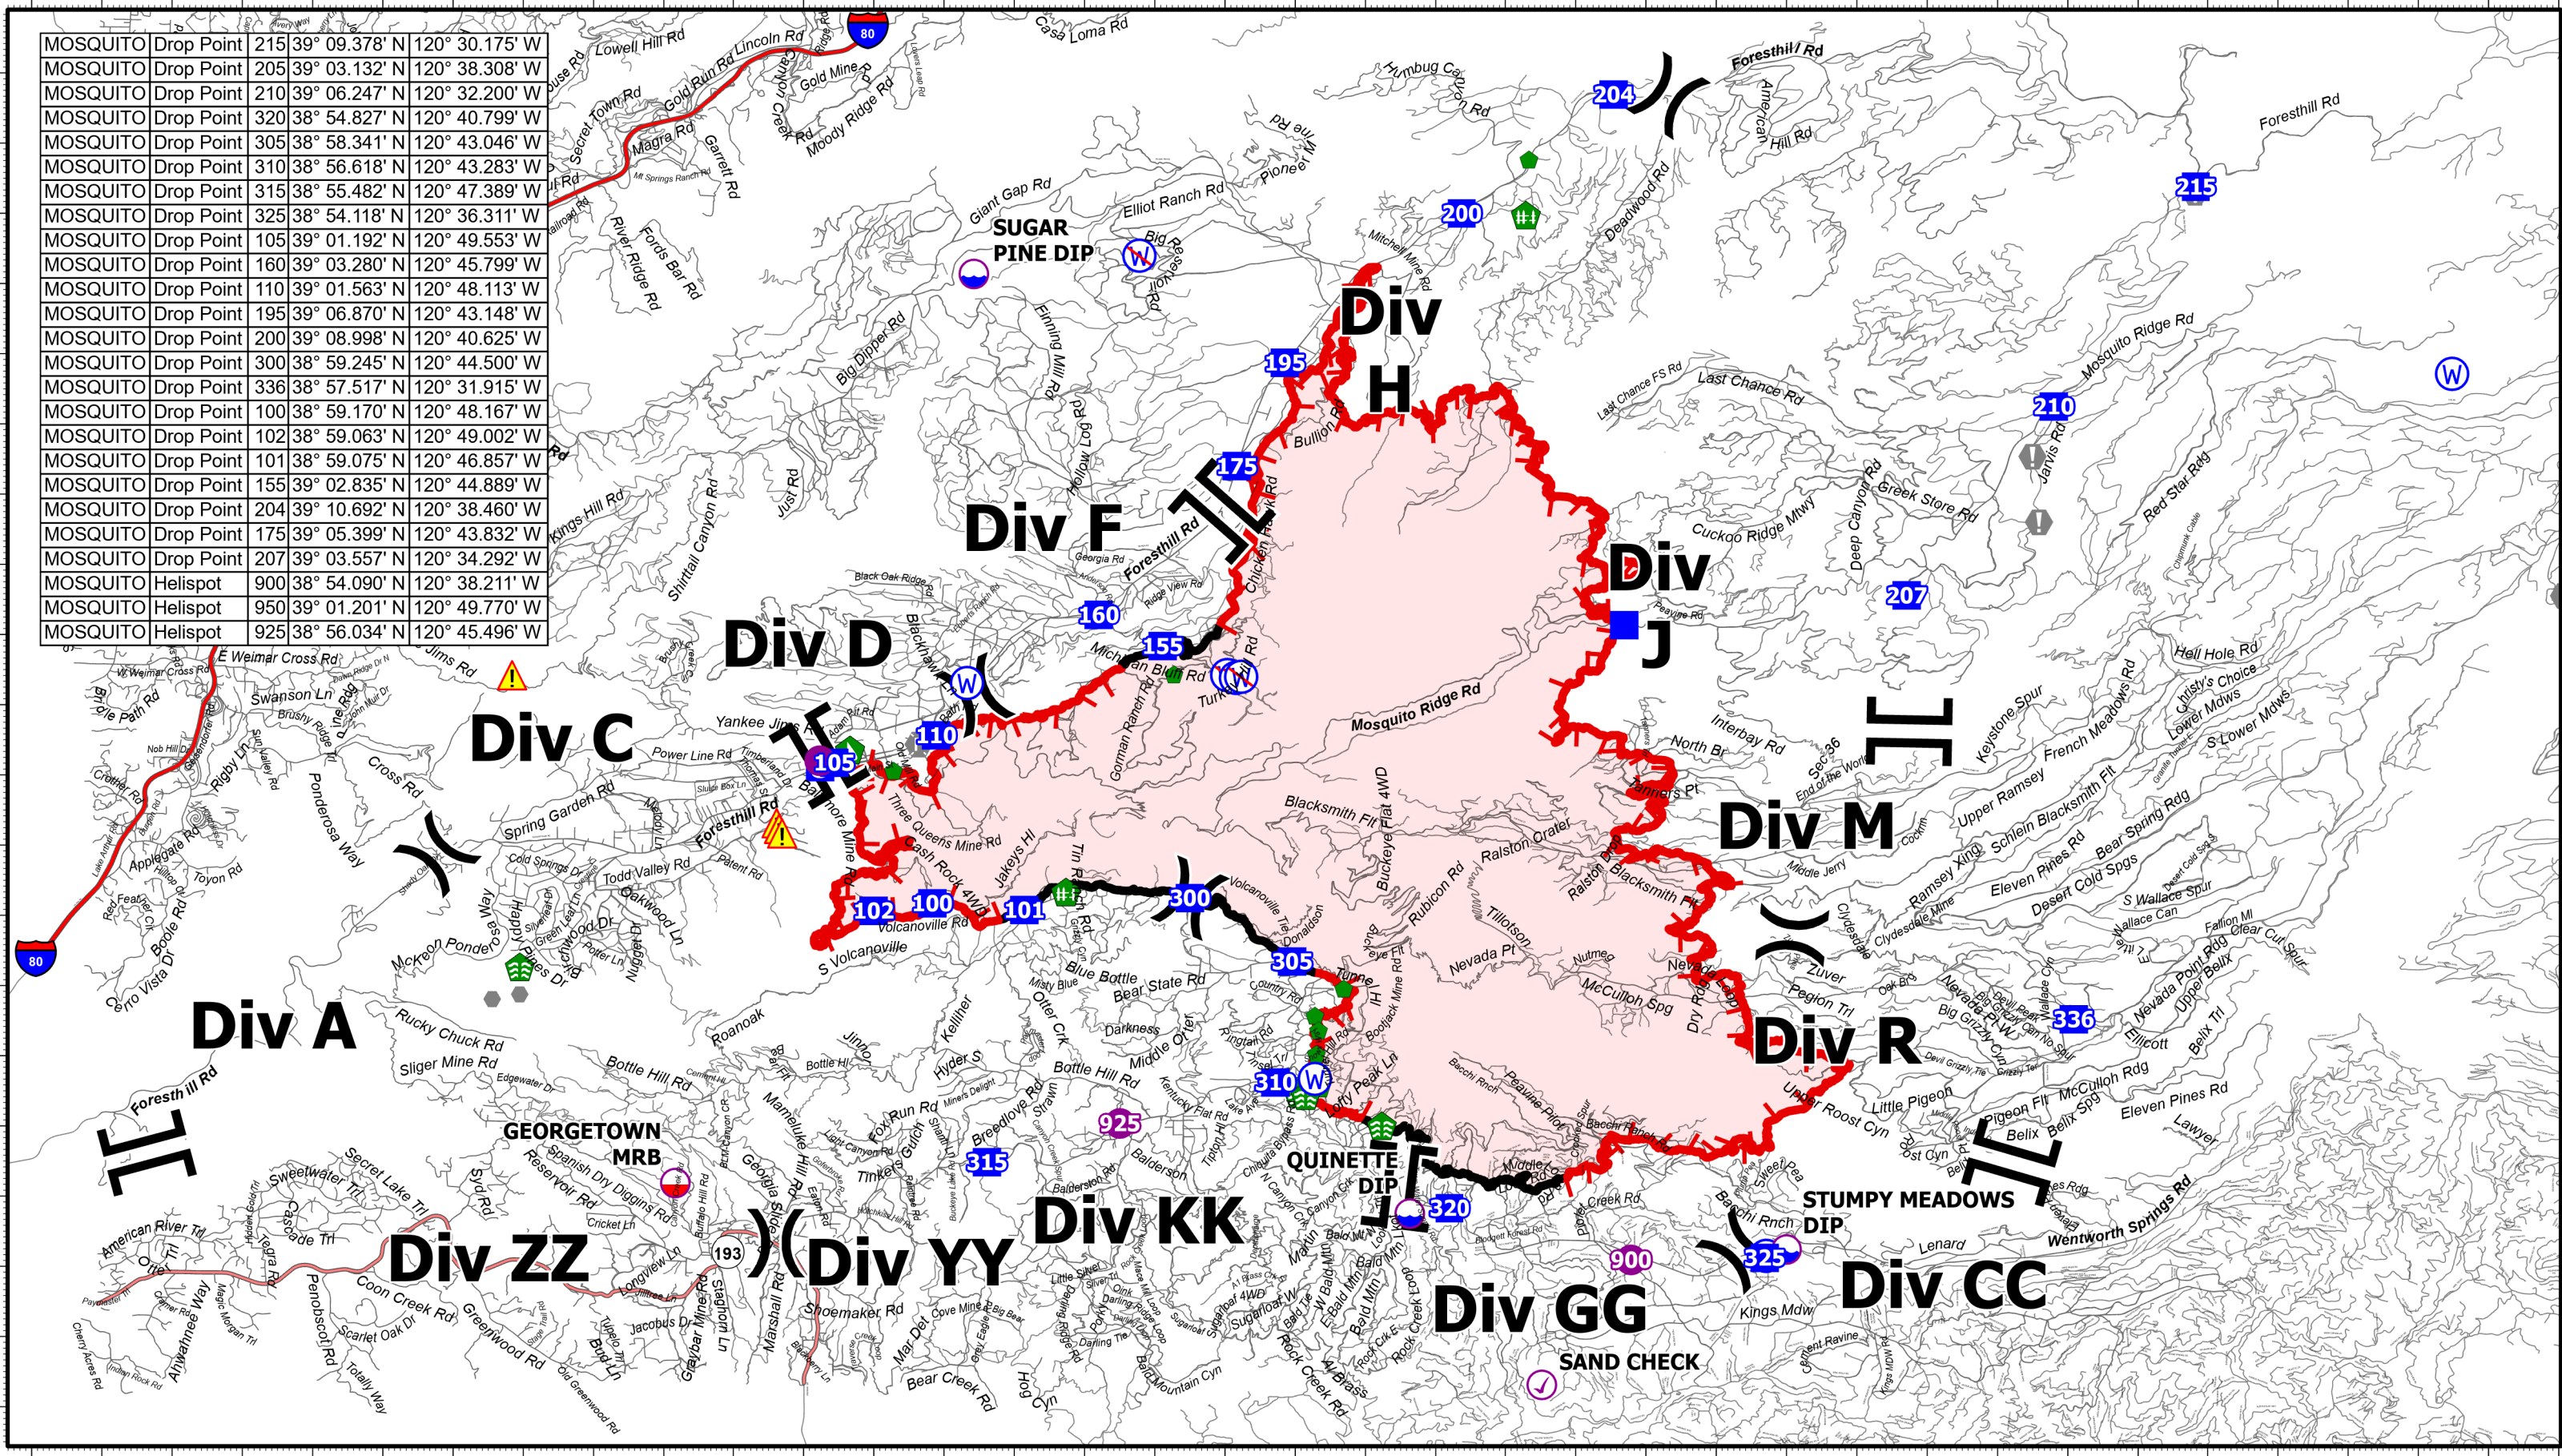

MOSQUITO	Drop Point	215	39° 09.378' N	120° 30.175' W
MOSQUITO	Drop Point	205	39° 03.132' N	120° 38.308' W
MOSQUITO	Drop Point	210	39° 06.247' N	120° 32.200' W
MOSQUITO	Drop Point	320	38° 54.827' N	120° 40.799' W
MOSQUITO	Drop Point	305	38° 58.341' N	120° 43.046' W
MOSQUITO	Drop Point	310	38° 56.618' N	120° 43.283' W
MOSQUITO	Drop Point	315	38° 55.482' N	120° 47.389' W
MOSQUITO	Drop Point	325	38° 54.118' N	120° 36.311' W
MOSQUITO	Drop Point	105	39° 01.192' N	120° 49.553' W
MOSQUITO	Drop Point	160	39° 03.280' N	120° 45.799' W
MOSQUITO	Drop Point	110	39° 01.563' N	120° 48.113' W
MOSQUITO	Drop Point	195	39° 06.870' N	120° 43.148' W
MOSQUITO	Drop Point	200	39° 08.998' N	120° 40.625' W
MOSQUITO	Drop Point	300	38° 59.245' N	120° 44.500' W
MOSQUITO	Drop Point	336	38° 57.517' N	120° 31.915' W
MOSQUITO	Drop Point	100	38° 59.170' N	120° 48.167' W
MOSQUITO	Drop Point	102	38° 59.063' N	120° 49.002' W
MOSQUITO	Drop Point	101	38° 59.075' N	120° 46.857' W
MOSQUITO	Drop Point	155	39° 02.835' N	120° 44.889' W
MOSQUITO	Drop Point	204	39° 10.692' N	120° 38.460' W
MOSQUITO	Drop Point	175	39° 05.399' N	120° 43.832' W
MOSQUITO	Drop Point	207	39° 03.557' N	120° 34.292' W
MOSQUITO	Helispot	900	38° 54.090' N	120° 38.211' W
MOSQUITO	Helispot	950	39° 01.201' N	120° 49.770' W
MOSQUITO	Helispot	925	38° 56.034' N	120° 45.496' W

	Air Operations
	Assignment Breaks
	Logistics

9/13/2022
TRANSPORTATION
MOSQUITO

TRANSPORTATION
MOSQUITO
CA-TNF-001371

1:160,000
NAD83 UTM 11N
80 ft. Contours

Prepared by:
CAIIMT5 9/13/2022
00:03
Map Updated: 9/13/2022 12:03 AM

TRANSPORTATION
MOSQUITO
9/13/2022